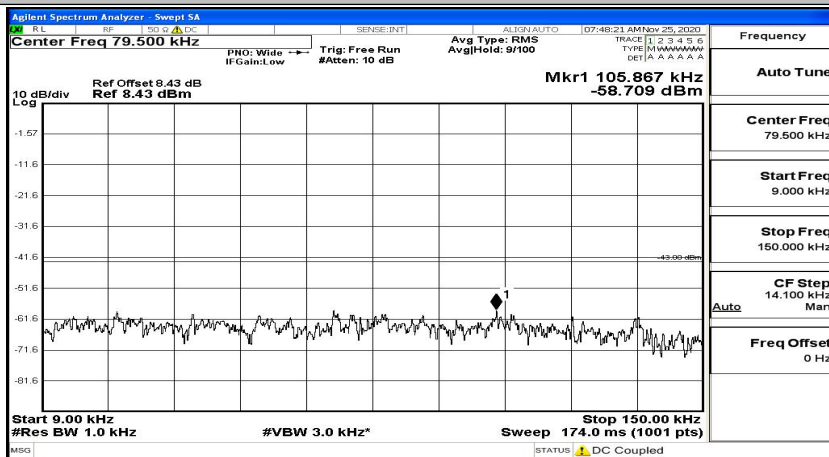

(Channel Bandwidth:20 MHz)_LCH_16QAM_1RB#99

(Channel Bandwidth:20 MHz)_MCH_16QAM_1RB#0

(Channel Bandwidth:20 MHz)_MCH_16QAM_1RB#49

(Channel Bandwidth:20 MHz)_MCH_16QAM_1RB#99

(Channel Bandwidth:20 MHz)_HCH_16QAM_1RB#0