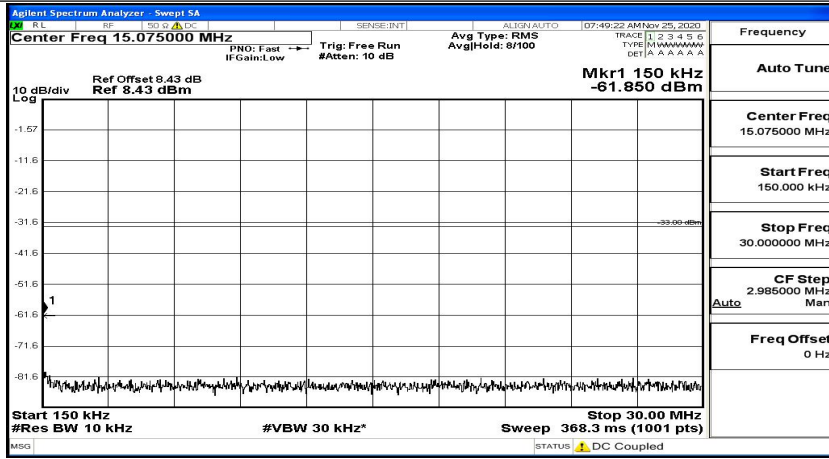

(Channel Bandwidth:20 MHz)_LCH_16QAM_1RB#99

(Channel Bandwidth:20 MHz)_MCH_16QAM_1RB#0

(Channel Bandwidth:20 MHz)_MCH_16QAM_1RB#49

(Channel Bandwidth:20 MHz)_MCH_16QAM_1RB#99

(Channel Bandwidth:20 MHz)_HCH_16QAM_1RB#0

(Channel Bandwidth:20 MHz)_HCH_16QAM_1RB#49

(Channel Bandwidth:20 MHz)_HCH_16QAM_1RB#99