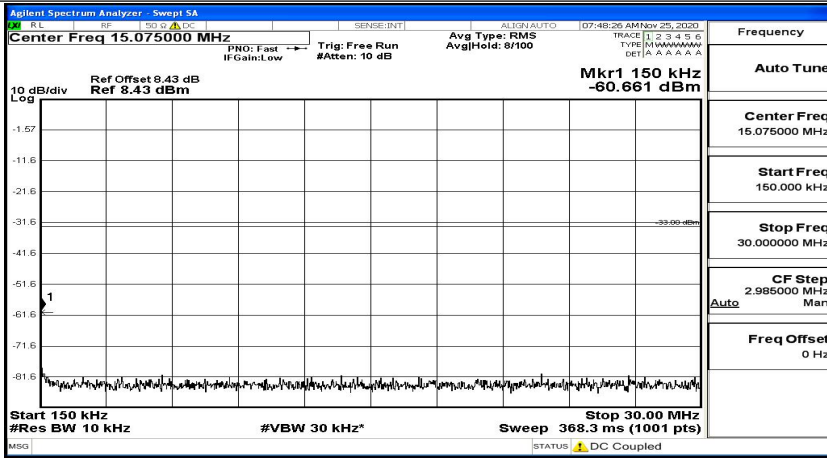

(Channel Bandwidth:20 MHz)_LCH_16QAM_1RB#99

(Channel Bandwidth:20 MHz)_MCH_16QAM_1RB#0

(Channel Bandwidth:20 MHz)_MCH_16QAM_1RB#49

(Channel Bandwidth:20 MHz)_MCH_16QAM_1RB#99

(Channel Bandwidth:20 MHz)_HCH_16QAM_1RB#0