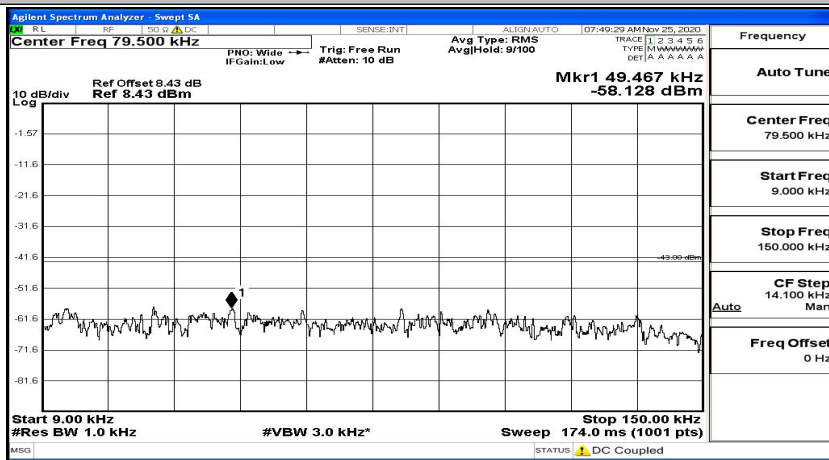

(Channel Bandwidth:20 MHz)_LCH_16QAM_1RB#99

(Channel Bandwidth:20 MHz)_MCH_16QAM_1RB#0

(Channel Bandwidth:20 MHz)_MCH_16QAM_1RB#49

(Channel Bandwidth:20 MHz)_MCH_16QAM_1RB#99

(Channel Bandwidth:20 MHz)_HCH_16QAM_1RB#0

(Channel Bandwidth:20 MHz)_HCH_16QAM_1RB#49

(Channel Bandwidth:20 MHz)_HCH_16QAM_1RB#99