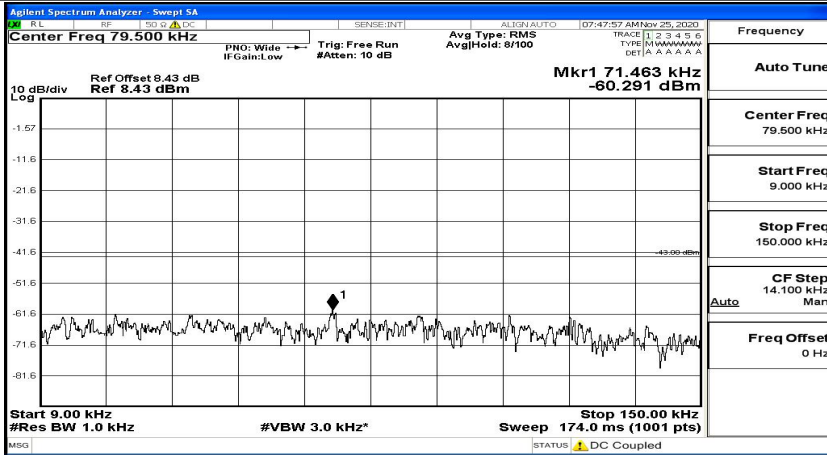

(Channel Bandwidth:20 MHz)_LCH_16QAM_1RB#99

(Channel Bandwidth:20 MHz)_MCH_16QAM_1RB#0

(Channel Bandwidth:20 MHz)_MCH_16QAM_1RB#49

(Channel Bandwidth:20 MHz)_MCH_16QAM_1RB#99

(Channel Bandwidth:20 MHz)_HCH_16QAM_1RB#0

(Channel Bandwidth:20 MHz)_HCH_16QAM_1RB#49

(Channel Bandwidth:20 MHz)_HCH_16QAM_1RB#99