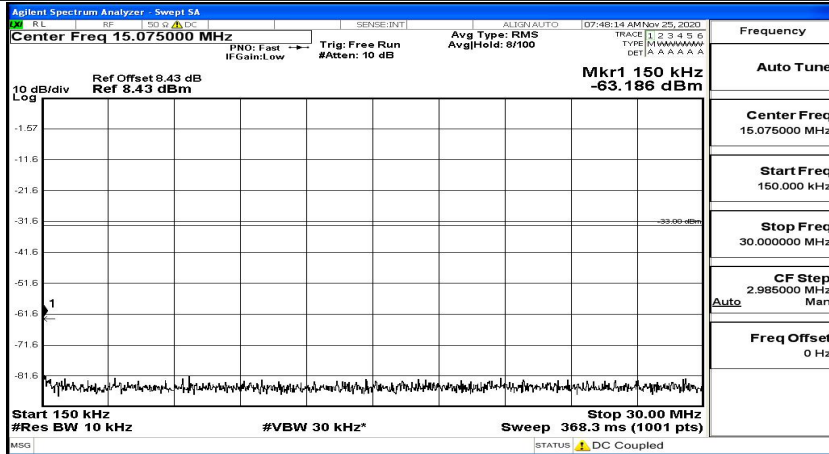

(Channel Bandwidth:20 MHz)_LCH_16QAM_1RB#99

(Channel Bandwidth:20 MHz)_MCH_16QAM_1RB#0

(Channel Bandwidth:20 MHz)_MCH_16QAM_1RB#49

(Channel Bandwidth:20 MHz)_MCH_16QAM_1RB#99

(Channel Bandwidth:20 MHz)_HCH_16QAM_1RB#0

(Channel Bandwidth:20 MHz)_HCH_16QAM_1RB#49

(Channel Bandwidth:20 MHz)_HCH_16QAM_1RB#99