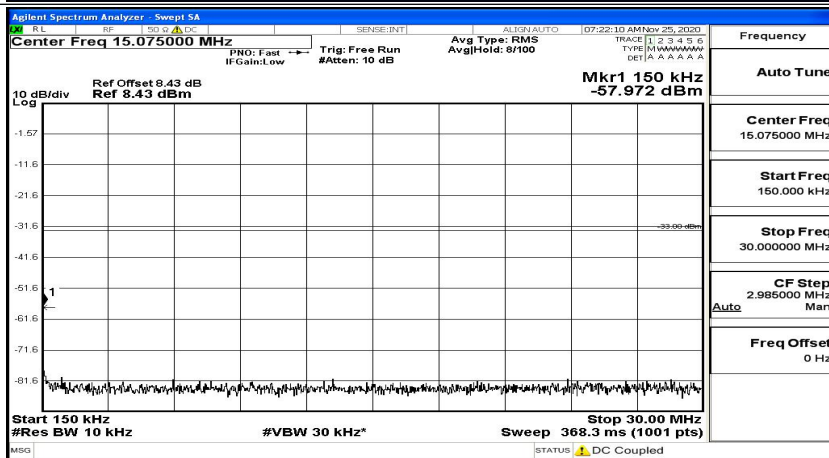

(Channel Bandwidth: 15 MHz)_HCH_16QAM_1RB#0

(Channel Bandwidth:15 MHz)_HCH_16QAM_1RB#37

(Channel Bandwidth:15 MHz)_HCH_16QAM_1RB#74

Channel Bandwidth: 20 MHz

(Channel Bandwidth:20 MHz)_LCH_QPSK_1RB#0

(Channel Bandwidth:20 MHz)_LCH_QPSK_1RB#49

(Channel Bandwidth:20 MHz)_LCH_QPSK_1RB#99

(Channel Bandwidth:20 MHz)_MCH_QPSK_1RB#0

(Channel Bandwidth:20 MHz)_MCH_QPSK_1RB#49

(Channel Bandwidth:20 MHz)_MCH_QPSK_1RB#99

(Channel Bandwidth:20 MHz)_HCH_QPSK_1RB#0