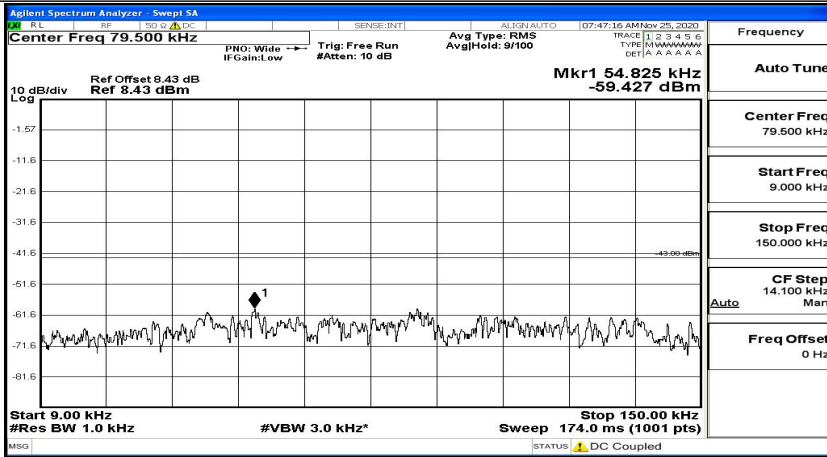

(Channel Bandwidth: 15 MHz)_HCH_16QAM_1RB#0

(Channel Bandwidth:15 MHz)_HCH_16QAM_1RB#37

(Channel Bandwidth:15 MHz)_HCH_16QAM_1RB#74

Channel Bandwidth: 20 MHz

(Channel Bandwidth:20 MHz)_LCH_QPSK_1RB#0

(Channel Bandwidth:20 MHz)_LCH_QPSK_1RB#49

(Channel Bandwidth:20 MHz)_LCH_QPSK_1RB#99

(Channel Bandwidth:20 MHz)_MCH_QPSK_1RB#0

(Channel Bandwidth:20 MHz)_MCH_QPSK_1RB#49

(Channel Bandwidth:20 MHz)_MCH_QPSK_1RB#99

(Channel Bandwidth:20 MHz)_HCH_QPSK_1RB#0