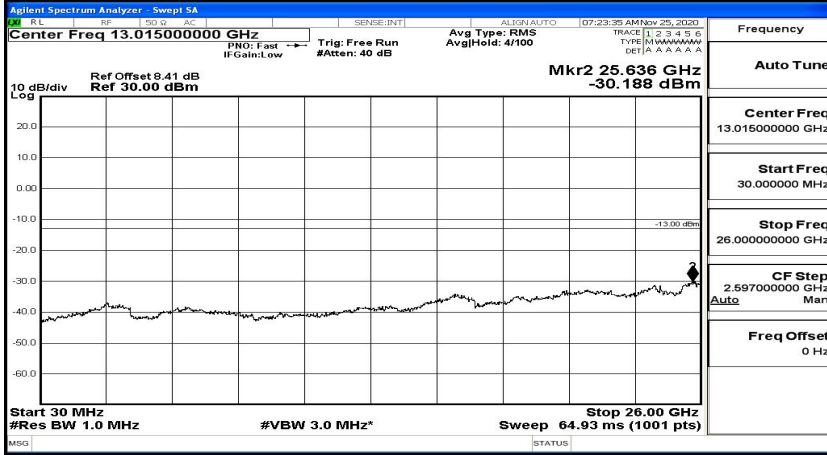

(Channel Bandwidth: 15 MHz)_HCH_16QAM_1RB#0

(Channel Bandwidth:15 MHz)_HCH_16QAM_1RB#37

(Channel Bandwidth:15 MHz)_HCH_16QAM_1RB#74

Channel Bandwidth: 20 MHz

(Channel Bandwidth:20 MHz)_LCH_QPSK_1RB#0

(Channel Bandwidth:20 MHz)_LCH_QPSK_1RB#49

(Channel Bandwidth:20 MHz)_LCH_QPSK_1RB#99

(Channel Bandwidth:20 MHz)_MCH_QPSK_1RB#0

(Channel Bandwidth:20 MHz)_MCH_QPSK_1RB#49

(Channel Bandwidth:20 MHz)_MCH_QPSK_1RB#99

(Channel Bandwidth:20 MHz)_HCH_QPSK_1RB#0