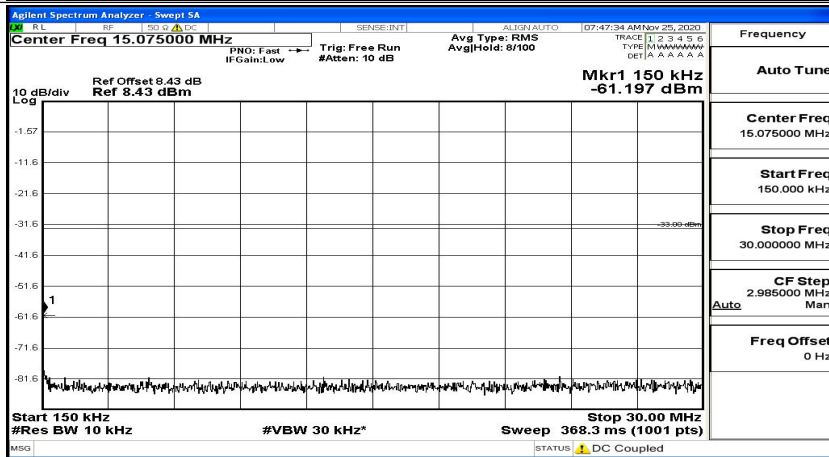

(Channel Bandwidth:20 MHz)_LCH_QPSK_1RB#99

(Channel Bandwidth:20 MHz)_MCH_QPSK_1RB#0

(Channel Bandwidth:20 MHz)_MCH_QPSK_1RB#49

(Channel Bandwidth:20 MHz)_MCH_QPSK_1RB#99

(Channel Bandwidth:20 MHz)_HCH_QPSK_1RB#0