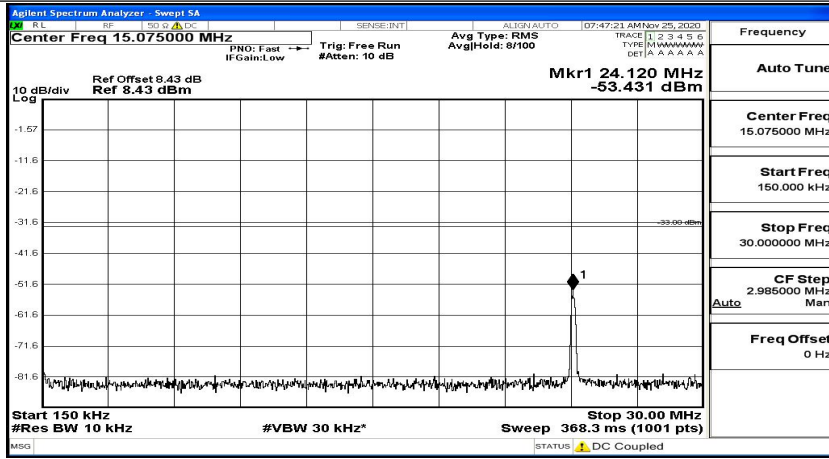

(Channel Bandwidth: 15 MHz)_HCH_16QAM_1RB#0

(Channel Bandwidth:15 MHz)_HCH_16QAM_1RB#37

(Channel Bandwidth:15 MHz)_HCH_16QAM_1RB#74

Channel Bandwidth: 20 MHz

(Channel Bandwidth:20 MHz)_LCH_QPSK_1RB#0

(Channel Bandwidth:20 MHz)_LCH_QPSK_1RB#49

(Channel Bandwidth:20 MHz)_LCH_QPSK_1RB#99

(Channel Bandwidth:20 MHz)_MCH_QPSK_1RB#0

(Channel Bandwidth:20 MHz)_MCH_QPSK_1RB#49

(Channel Bandwidth:20 MHz)_MCH_QPSK_1RB#99

(Channel Bandwidth:20 MHz)_HCH_QPSK_1RB#0