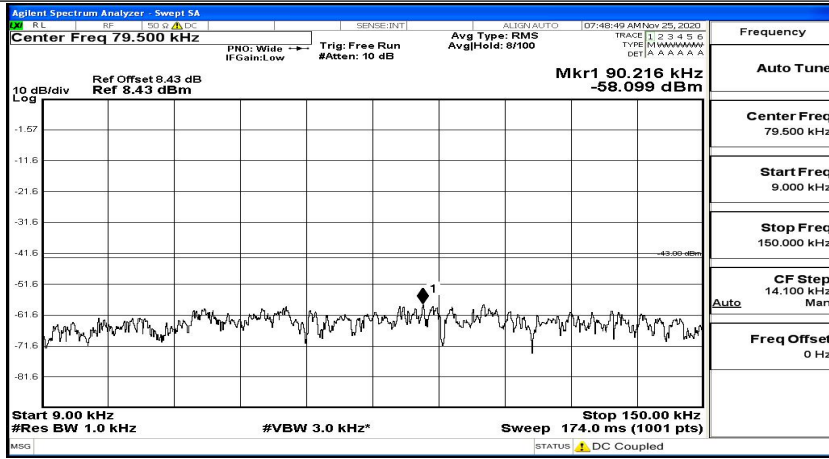

(Channel Bandwidth:20 MHz)_HCH_QPSK_1RB#99