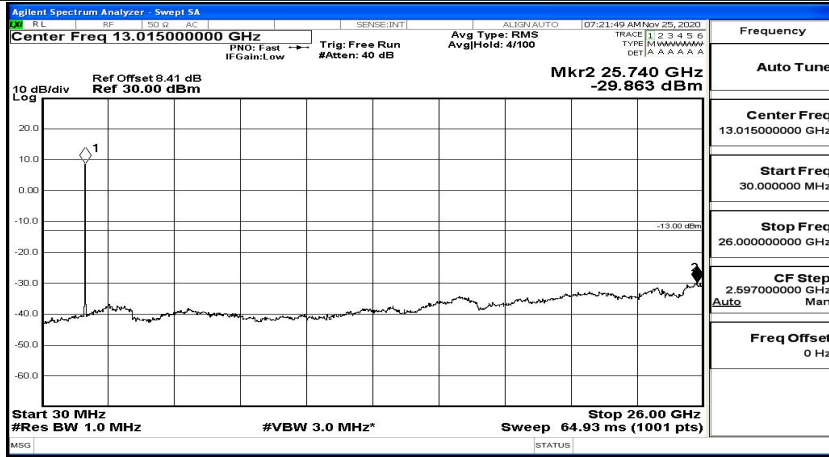

(Channel Bandwidth: 15 MHz)_HCH_16QAM_1RB#0

(Channel Bandwidth:15 MHz)_HCH_16QAM_1RB#37

(Channel Bandwidth:15 MHz)_HCH_16QAM_1RB#74

Channel Bandwidth: 20 MHz

(Channel Bandwidth:20 MHz)_LCH_QPSK_1RB#0

(Channel Bandwidth:20 MHz)_LCH_QPSK_1RB#49

(Channel Bandwidth:20 MHz)_LCH_QPSK_1RB#99

(Channel Bandwidth:20 MHz)_MCH_QPSK_1RB#0

(Channel Bandwidth:20 MHz)_MCH_QPSK_1RB#49

(Channel Bandwidth:20 MHz)_MCH_QPSK_1RB#99

(Channel Bandwidth:20 MHz)_HCH_QPSK_1RB#0