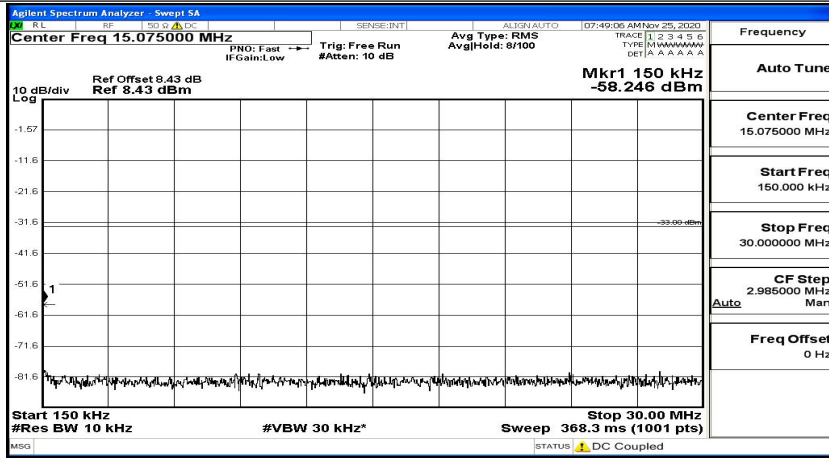

(Channel Bandwidth:20 MHz)_LCH_16QAM_1RB#0