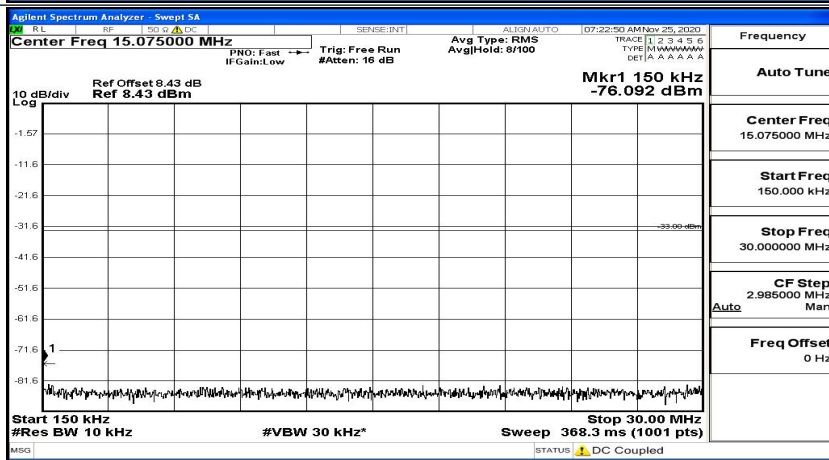

(Channel Bandwidth: 15 MHz)_HCH_16QAM_1RB#0

(Channel Bandwidth:15 MHz)_HCH_16QAM_1RB#37

(Channel Bandwidth:15 MHz)_HCH_16QAM_1RB#74

Channel Bandwidth: 20 MHz

(Channel Bandwidth:20 MHz)_LCH_QPSK_1RB#0

(Channel Bandwidth:20 MHz)_LCH_QPSK_1RB#49

(Channel Bandwidth:20 MHz)_LCH_QPSK_1RB#99

(Channel Bandwidth:20 MHz)_MCH_QPSK_1RB#0

(Channel Bandwidth:20 MHz)_MCH_QPSK_1RB#49

(Channel Bandwidth:20 MHz)_MCH_QPSK_1RB#99

(Channel Bandwidth:20 MHz)_HCH_QPSK_1RB#0