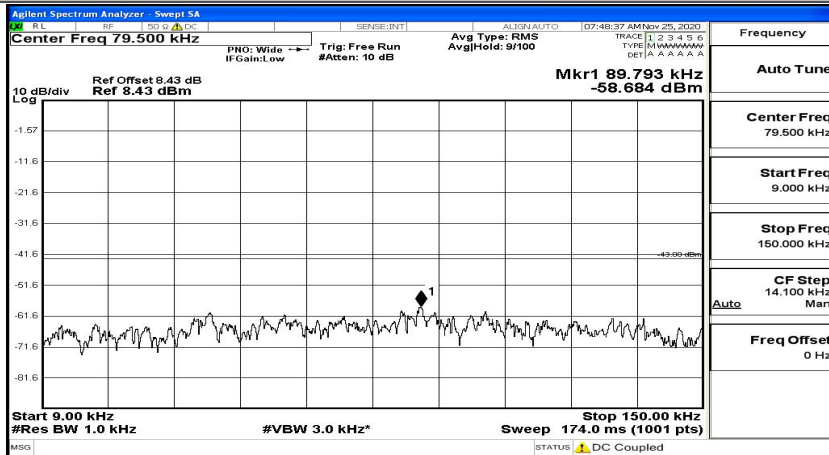

(Channel Bandwidth:20 MHz)_LCH_QPSK_1RB#99

(Channel Bandwidth:20 MHz)_MCH_QPSK_1RB#0

(Channel Bandwidth:20 MHz)_MCH_QPSK_1RB#49

(Channel Bandwidth:20 MHz)_MCH_QPSK_1RB#99

(Channel Bandwidth:20 MHz)_HCH_QPSK_1RB#0