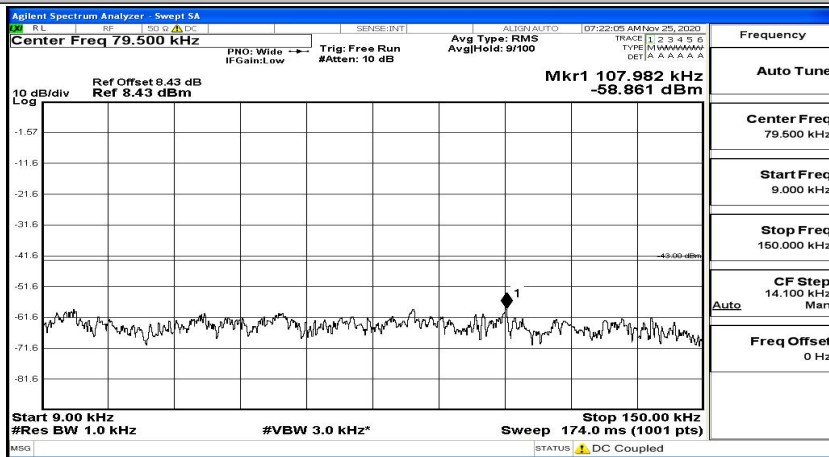

(Channel Bandwidth: 15 MHz)_HCH_16QAM_1RB#0

(Channel Bandwidth:15 MHz)_HCH_16QAM_1RB#37

(Channel Bandwidth:15 MHz)_HCH_16QAM_1RB#74

Channel Bandwidth: 20 MHz

(Channel Bandwidth:20 MHz)_LCH_QPSK_1RB#0

(Channel Bandwidth:20 MHz)_LCH_QPSK_1RB#49

(Channel Bandwidth:20 MHz)_LCH_QPSK_1RB#99

(Channel Bandwidth:20 MHz)_MCH_QPSK_1RB#0

(Channel Bandwidth:20 MHz)_MCH_QPSK_1RB#49

(Channel Bandwidth:20 MHz)_MCH_QPSK_1RB#99

(Channel Bandwidth:20 MHz)_HCH_QPSK_1RB#0