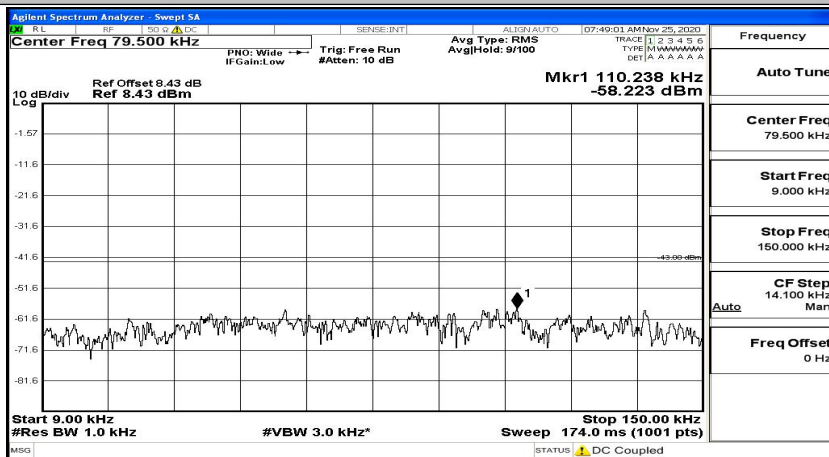

(Channel Bandwidth:20 MHz)_HCH_QPSK_1RB#99