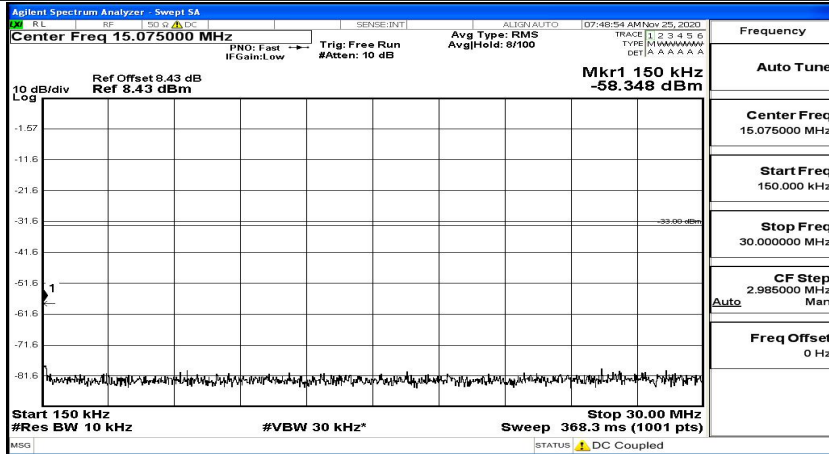

(Channel Bandwidth:20 MHz)_HCH_QPSK_1RB#99