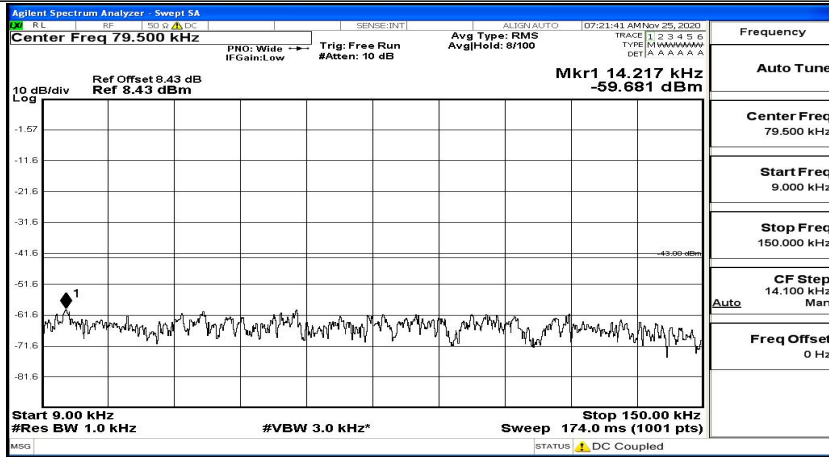

(Channel Bandwidth: 15 MHz)_HCH_16QAM_1RB#0

(Channel Bandwidth:15 MHz)_HCH_16QAM_1RB#37

(Channel Bandwidth:15 MHz)_HCH_16QAM_1RB#74

Channel Bandwidth: 20 MHz

(Channel Bandwidth:20 MHz)_LCH_QPSK_1RB#0

(Channel Bandwidth:20 MHz)_LCH_QPSK_1RB#49

(Channel Bandwidth:20 MHz)_LCH_QPSK_1RB#99

(Channel Bandwidth:20 MHz)_MCH_QPSK_1RB#0

(Channel Bandwidth:20 MHz)_MCH_QPSK_1RB#49

(Channel Bandwidth:20 MHz)_MCH_QPSK_1RB#99

(Channel Bandwidth:20 MHz)_HCH_QPSK_1RB#0