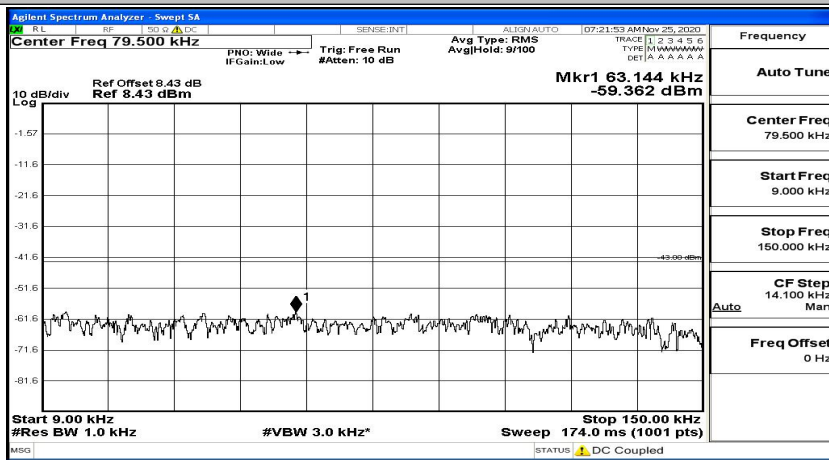

(Channel Bandwidth: 15 MHz)_HCH_16QAM_1RB#0

(Channel Bandwidth:15 MHz)_HCH_16QAM_1RB#37

(Channel Bandwidth:15 MHz)_HCH_16QAM_1RB#74

Channel Bandwidth: 20 MHz

(Channel Bandwidth:20 MHz)_LCH_QPSK_1RB#0

(Channel Bandwidth:20 MHz)_LCH_QPSK_1RB#49

(Channel Bandwidth:20 MHz)_LCH_QPSK_1RB#99

(Channel Bandwidth:20 MHz)_MCH_QPSK_1RB#0

(Channel Bandwidth:20 MHz)_MCH_QPSK_1RB#49

(Channel Bandwidth:20 MHz)_MCH_QPSK_1RB#99

(Channel Bandwidth:20 MHz)_HCH_QPSK_1RB#0