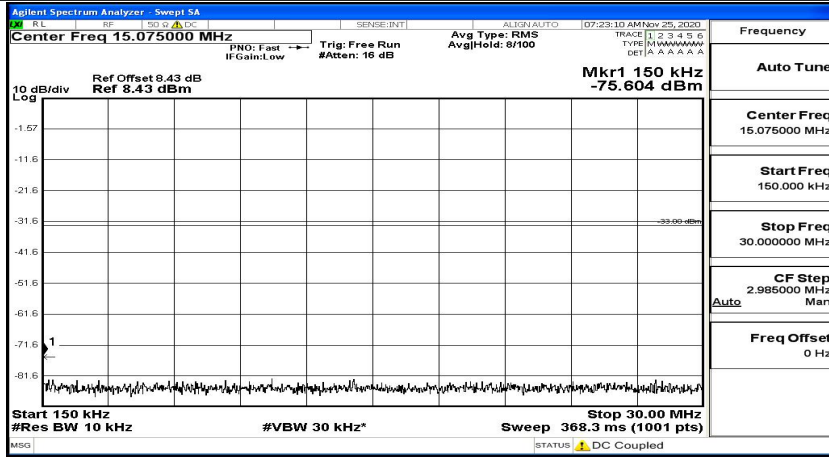

(Channel Bandwidth: 15 MHz)_HCH_16QAM_1RB#0

(Channel Bandwidth:15 MHz)_HCH_16QAM_1RB#37

(Channel Bandwidth:15 MHz)_HCH_16QAM_1RB#74

Channel Bandwidth: 20 MHz

(Channel Bandwidth:20 MHz)_LCH_QPSK_1RB#0

(Channel Bandwidth:20 MHz)_LCH_QPSK_1RB#49

(Channel Bandwidth:20 MHz)_LCH_QPSK_1RB#99

(Channel Bandwidth:20 MHz)_MCH_QPSK_1RB#0

(Channel Bandwidth:20 MHz)_MCH_QPSK_1RB#49

(Channel Bandwidth:20 MHz)_MCH_QPSK_1RB#99

(Channel Bandwidth:20 MHz)_HCH_QPSK_1RB#0