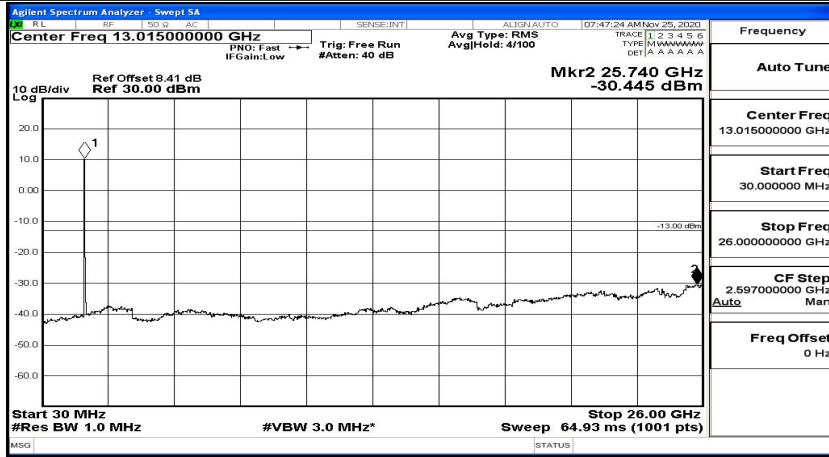

(Channel Bandwidth: 15 MHz)_HCH_16QAM_1RB#0

(Channel Bandwidth:15 MHz)_HCH_16QAM_1RB#37

(Channel Bandwidth:15 MHz)_HCH_16QAM_1RB#74

Channel Bandwidth: 20 MHz

(Channel Bandwidth:20 MHz)_LCH_QPSK_1RB#0

(Channel Bandwidth:20 MHz)_LCH_QPSK_1RB#49

(Channel Bandwidth:20 MHz)_LCH_QPSK_1RB#99

(Channel Bandwidth:20 MHz)_MCH_QPSK_1RB#0

(Channel Bandwidth:20 MHz)_MCH_QPSK_1RB#49

(Channel Bandwidth:20 MHz)_MCH_QPSK_1RB#99

(Channel Bandwidth:20 MHz)_HCH_QPSK_1RB#0