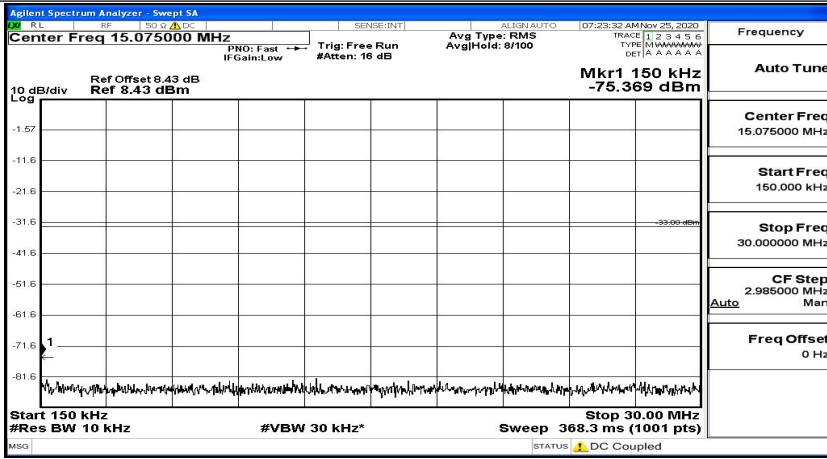

(Channel Bandwidth: 15 MHz)_HCH_16QAM_1RB#0

(Channel Bandwidth:15 MHz)_HCH_16QAM_1RB#37

(Channel Bandwidth:15 MHz)_HCH_16QAM_1RB#74

Channel Bandwidth: 20 MHz

(Channel Bandwidth:20 MHz)_LCH_QPSK_1RB#0

(Channel Bandwidth:20 MHz)_LCH_QPSK_1RB#49

(Channel Bandwidth:20 MHz)_LCH_QPSK_1RB#99

(Channel Bandwidth:20 MHz)_MCH_QPSK_1RB#0

(Channel Bandwidth:20 MHz)_MCH_QPSK_1RB#49

(Channel Bandwidth:20 MHz)_MCH_QPSK_1RB#99

(Channel Bandwidth:20 MHz)_HCH_QPSK_1RB#0