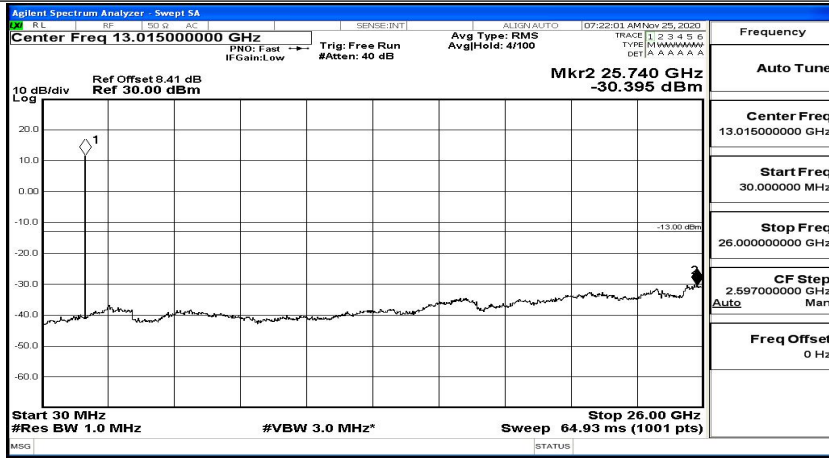

(Channel Bandwidth: 15 MHz)_HCH_16QAM_1RB#0

(Channel Bandwidth:15 MHz)_HCH_16QAM_1RB#37

(Channel Bandwidth:15 MHz)_HCH_16QAM_1RB#74

Channel Bandwidth: 20 MHz

(Channel Bandwidth:20 MHz)_LCH_QPSK_1RB#0

(Channel Bandwidth:20 MHz)_LCH_QPSK_1RB#49

(Channel Bandwidth:20 MHz)_LCH_QPSK_1RB#99

(Channel Bandwidth:20 MHz)_MCH_QPSK_1RB#0

(Channel Bandwidth:20 MHz)_MCH_QPSK_1RB#49

(Channel Bandwidth:20 MHz)_MCH_QPSK_1RB#99

(Channel Bandwidth:20 MHz)_HCH_QPSK_1RB#0