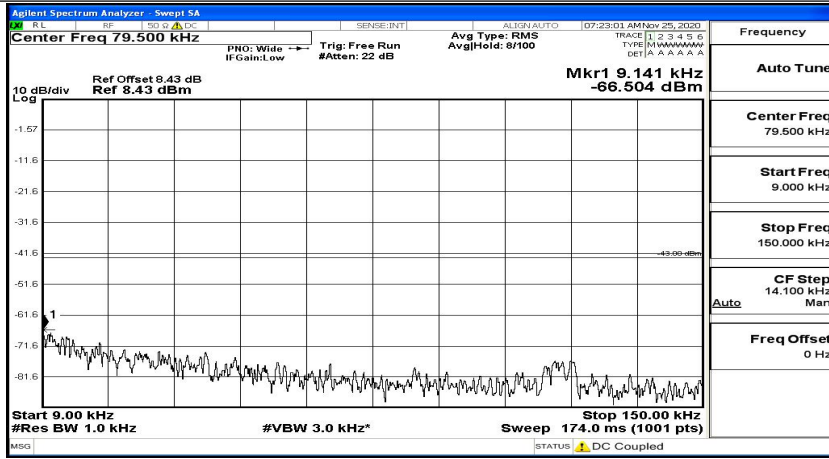

(Channel Bandwidth: 15 MHz)_HCH_16QAM_1RB#0

(Channel Bandwidth:15 MHz)_HCH_16QAM_1RB#37

(Channel Bandwidth:15 MHz)_HCH_16QAM_1RB#74

Channel Bandwidth: 20 MHz

(Channel Bandwidth:20 MHz)_LCH_QPSK_1RB#0

(Channel Bandwidth:20 MHz)_LCH_QPSK_1RB#49

(Channel Bandwidth:20 MHz)_LCH_QPSK_1RB#99

(Channel Bandwidth:20 MHz)_MCH_QPSK_1RB#0

(Channel Bandwidth:20 MHz)_MCH_QPSK_1RB#49

(Channel Bandwidth:20 MHz)_MCH_QPSK_1RB#99

(Channel Bandwidth:20 MHz)_HCH_QPSK_1RB#0