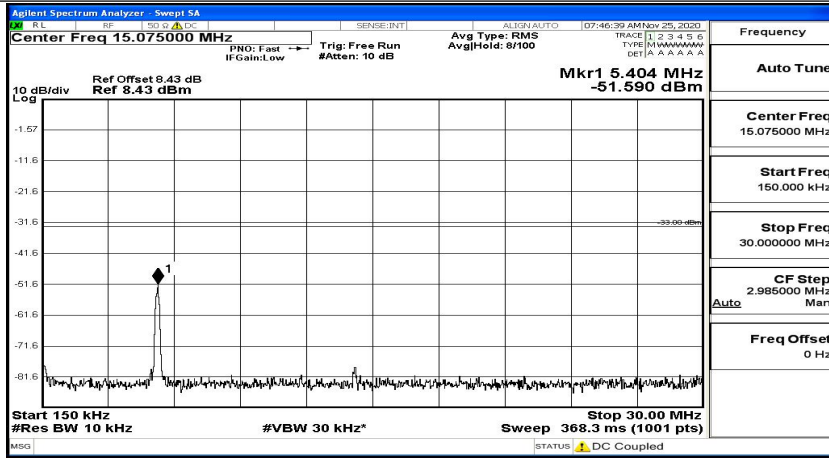

(Channel Bandwidth:20 MHz)_HCH_QPSK_1RB#49

(Channel Bandwidth:20 MHz)_HCH_QPSK_1RB#99

(Channel Bandwidth:20 MHz)_LCH_16QAM_1RB#0

(Channel Bandwidth:20 MHz)_LCH_16QAM_1RB#49