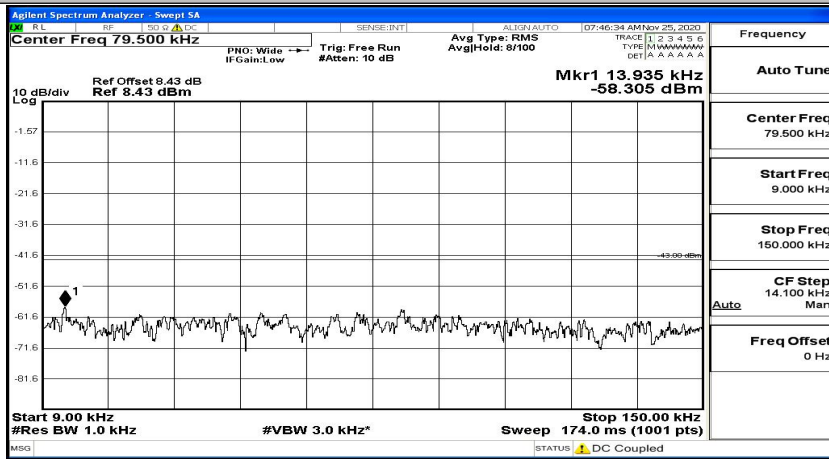

(Channel Bandwidth:20 MHz)_HCH_QPSK_1RB#49

(Channel Bandwidth:20 MHz)_HCH_QPSK_1RB#99

(Channel Bandwidth:20 MHz)_LCH_16QAM_1RB#0

(Channel Bandwidth:20 MHz)_LCH_16QAM_1RB#49