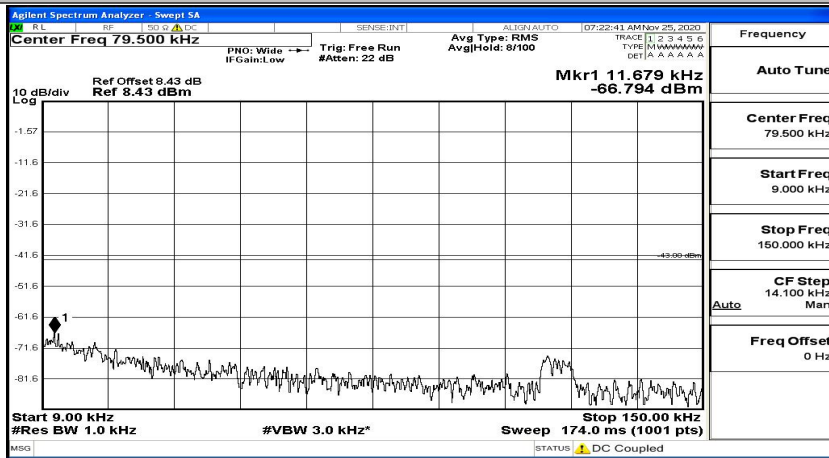

(Channel Bandwidth: 15 MHz)_HCH_16QAM_1RB#0

(Channel Bandwidth:15 MHz)_HCH_16QAM_1RB#37

(Channel Bandwidth:15 MHz)_HCH_16QAM_1RB#74

Channel Bandwidth: 20 MHz

(Channel Bandwidth:20 MHz)_LCH_QPSK_1RB#0

(Channel Bandwidth:20 MHz)_LCH_QPSK_1RB#49

(Channel Bandwidth:20 MHz)_LCH_QPSK_1RB#99

(Channel Bandwidth:20 MHz)_MCH_QPSK_1RB#0

(Channel Bandwidth:20 MHz)_MCH_QPSK_1RB#49

(Channel Bandwidth:20 MHz)_MCH_QPSK_1RB#99

(Channel Bandwidth:20 MHz)_HCH_QPSK_1RB#0