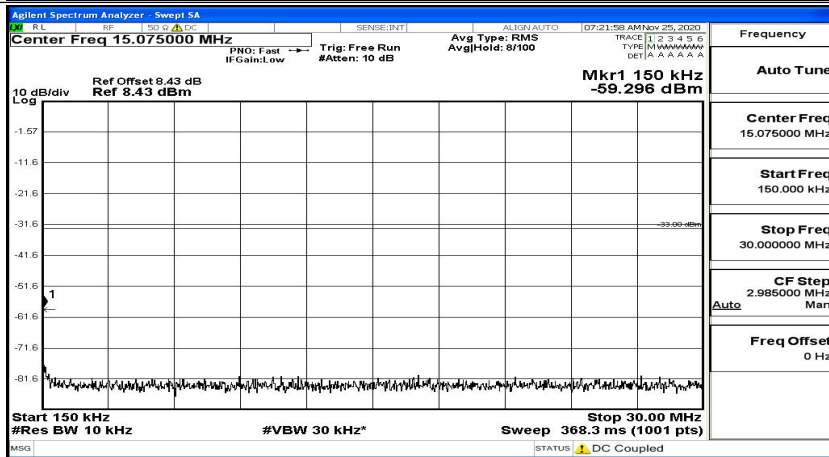

(Channel Bandwidth: 15 MHz)_HCH_16QAM_1RB#0

(Channel Bandwidth:15 MHz)_HCH_16QAM_1RB#37

(Channel Bandwidth:15 MHz)_HCH_16QAM_1RB#74

Channel Bandwidth: 20 MHz

(Channel Bandwidth:20 MHz)_LCH_QPSK_1RB#0

(Channel Bandwidth:20 MHz)_LCH_QPSK_1RB#49

(Channel Bandwidth:20 MHz)_LCH_QPSK_1RB#99

(Channel Bandwidth:20 MHz)_MCH_QPSK_1RB#0

(Channel Bandwidth:20 MHz)_MCH_QPSK_1RB#49

(Channel Bandwidth:20 MHz)_MCH_QPSK_1RB#99

(Channel Bandwidth:20 MHz)_HCH_QPSK_1RB#0