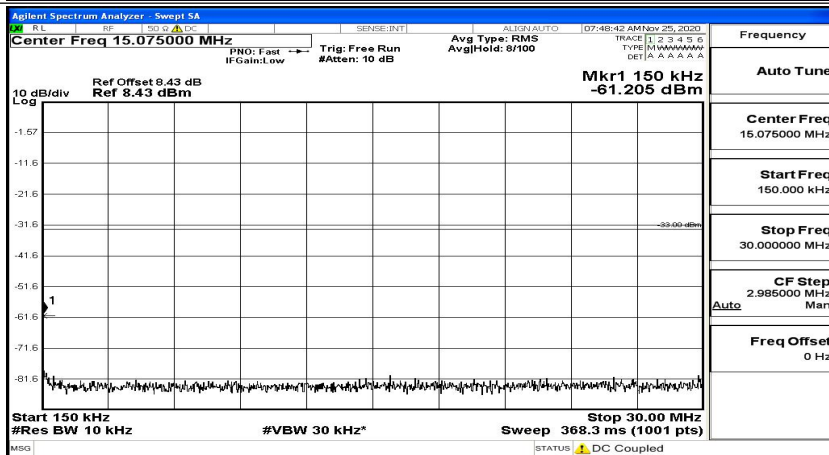

(Channel Bandwidth:20 MHz)_LCH_QPSK_1RB#99

(Channel Bandwidth:20 MHz)_MCH_QPSK_1RB#0

(Channel Bandwidth:20 MHz)_MCH_QPSK_1RB#49

(Channel Bandwidth:20 MHz)_MCH_QPSK_1RB#99

(Channel Bandwidth:20 MHz)_HCH_QPSK_1RB#0