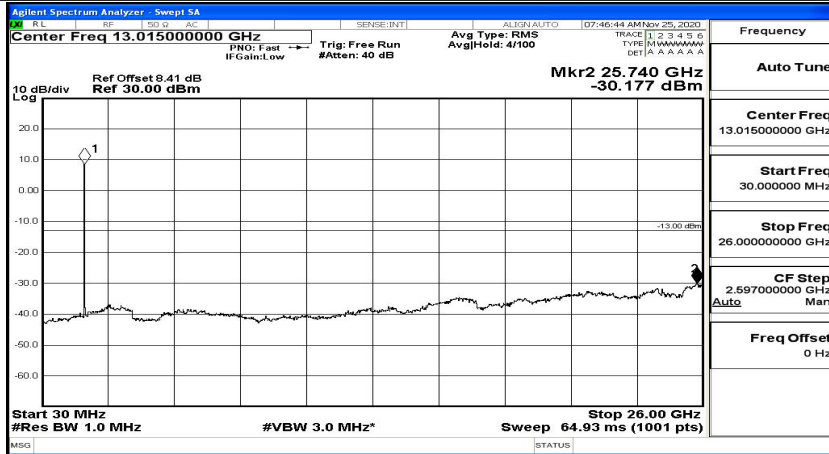

(Channel Bandwidth:20 MHz)_HCH_QPSK_1RB#49

(Channel Bandwidth:20 MHz)_HCH_QPSK_1RB#99

(Channel Bandwidth:20 MHz)_LCH_16QAM_1RB#0

(Channel Bandwidth:20 MHz)_LCH_16QAM_1RB#49