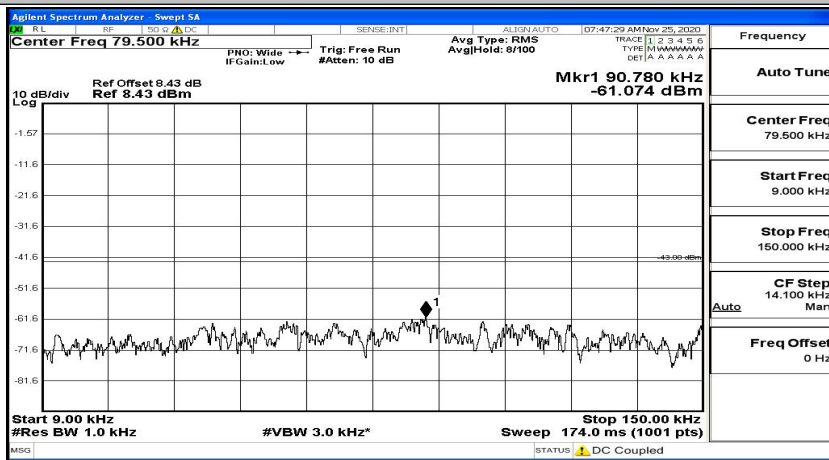

(Channel Bandwidth:20 MHz)_LCH_QPSK_1RB#99

(Channel Bandwidth:20 MHz)_MCH_QPSK_1RB#0

(Channel Bandwidth:20 MHz)_MCH_QPSK_1RB#49

(Channel Bandwidth:20 MHz)_MCH_QPSK_1RB#99

(Channel Bandwidth:20 MHz)_HCH_QPSK_1RB#0