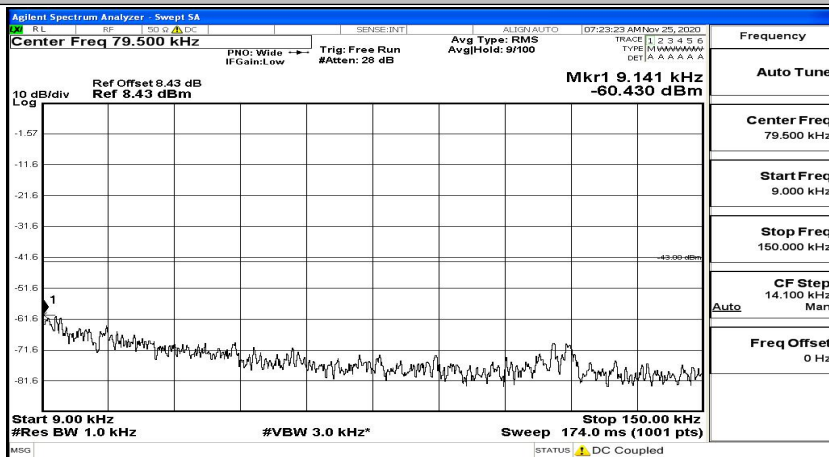

(Channel Bandwidth: 15 MHz)_HCH_16QAM_1RB#0

(Channel Bandwidth:15 MHz)_HCH_16QAM_1RB#37

(Channel Bandwidth:15 MHz)_HCH_16QAM_1RB#74

Channel Bandwidth: 20 MHz

(Channel Bandwidth:20 MHz)_LCH_QPSK_1RB#0

(Channel Bandwidth:20 MHz)_LCH_QPSK_1RB#49

(Channel Bandwidth:20 MHz)_LCH_QPSK_1RB#99

(Channel Bandwidth:20 MHz)_MCH_QPSK_1RB#0

(Channel Bandwidth:20 MHz)_MCH_QPSK_1RB#49

(Channel Bandwidth:20 MHz)_MCH_QPSK_1RB#99

(Channel Bandwidth:20 MHz)_HCH_QPSK_1RB#0