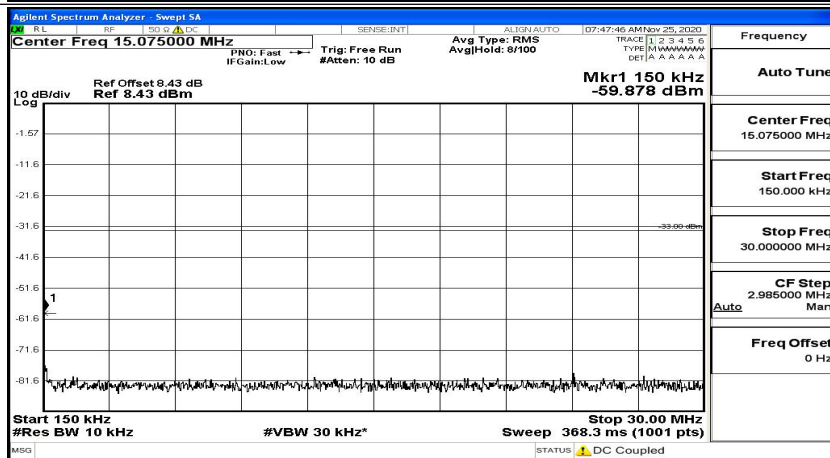

(Channel Bandwidth:20 MHz)_LCH_QPSK_1RB#99

(Channel Bandwidth:20 MHz)_MCH_QPSK_1RB#0

(Channel Bandwidth:20 MHz)_MCH_QPSK_1RB#49

(Channel Bandwidth:20 MHz)_MCH_QPSK_1RB#99

(Channel Bandwidth:20 MHz)_HCH_QPSK_1RB#0