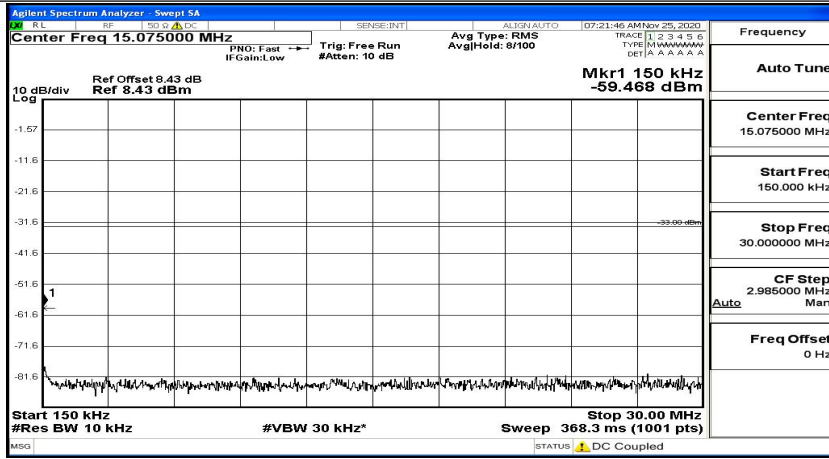

(Channel Bandwidth: 15 MHz)_HCH_16QAM_1RB#0

(Channel Bandwidth:15 MHz)_HCH_16QAM_1RB#37

(Channel Bandwidth:15 MHz)_HCH_16QAM_1RB#74

Channel Bandwidth: 20 MHz

(Channel Bandwidth:20 MHz)_LCH_QPSK_1RB#0

(Channel Bandwidth:20 MHz)_LCH_QPSK_1RB#49

(Channel Bandwidth:20 MHz)_LCH_QPSK_1RB#99

(Channel Bandwidth:20 MHz)_MCH_QPSK_1RB#0

(Channel Bandwidth:20 MHz)_MCH_QPSK_1RB#49

(Channel Bandwidth:20 MHz)_MCH_QPSK_1RB#99

(Channel Bandwidth:20 MHz)_HCH_QPSK_1RB#0