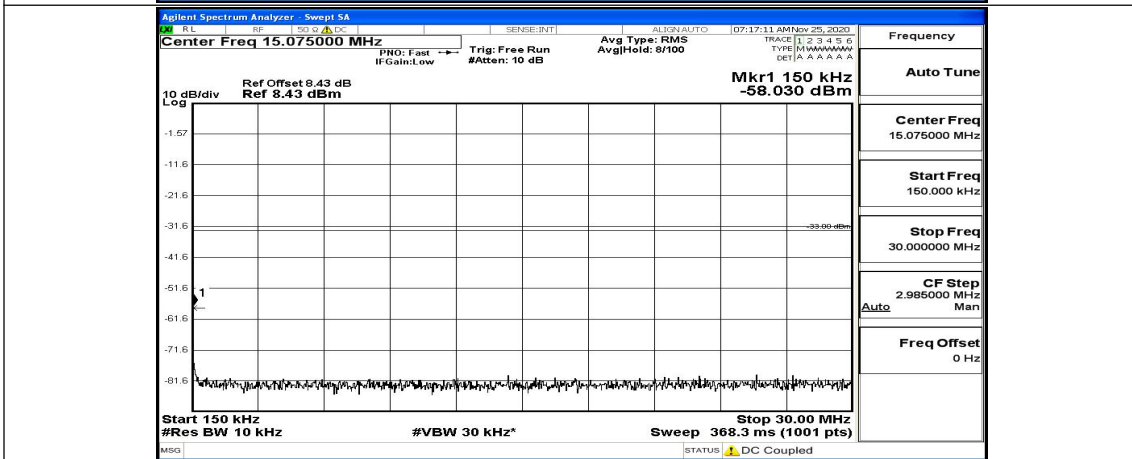

Channel Bandwidth: 10 MHz_MCH_QPSK_1RB#24

Channel Bandwidth: 10 MHz_MCH_QPSK_1RB#49

Channel Bandwidth: 10 MHz_HCH_QPSK_1RB#0

Channel Bandwidth: 10 MHz_HCH_QPSK_1RB#24

Channel Bandwidth: 10 MHz_HCH_QPSK_1RB#49

Channel Bandwidth: 10 MHz_LCH_16QAM_1RB#0

Channel Bandwidth: 10 MHz_LCH_16QAM_1RB#24

Channel Bandwidth: 10 MHz_LCH_16QAM_1RB#49

Channel Bandwidth: 10 MHz_MCH_16QAM_1RB#0

Channel Bandwidth: 10 MHz_MCH_16QAM_1RB#24