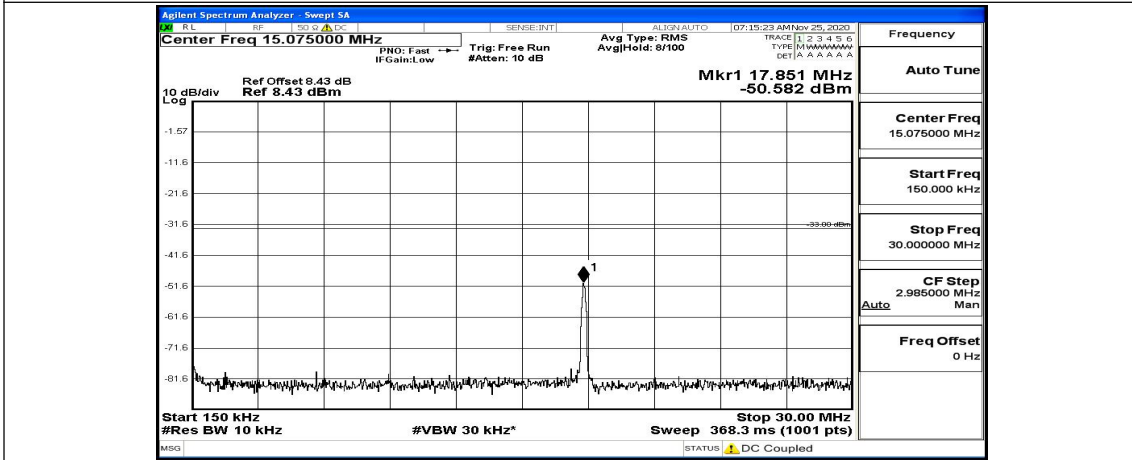

Channel Bandwidth: 10 MHz_LCH_16QAM_1RB#0

Channel Bandwidth: 10 MHz_LCH_16QAM_1RB#24

Channel Bandwidth: 10 MHz_LCH_16QAM_1RB#49

Channel Bandwidth: 10 MHz_MCH_16QAM_1RB#0

Channel Bandwidth: 10 MHz_MCH_16QAM_1RB#24