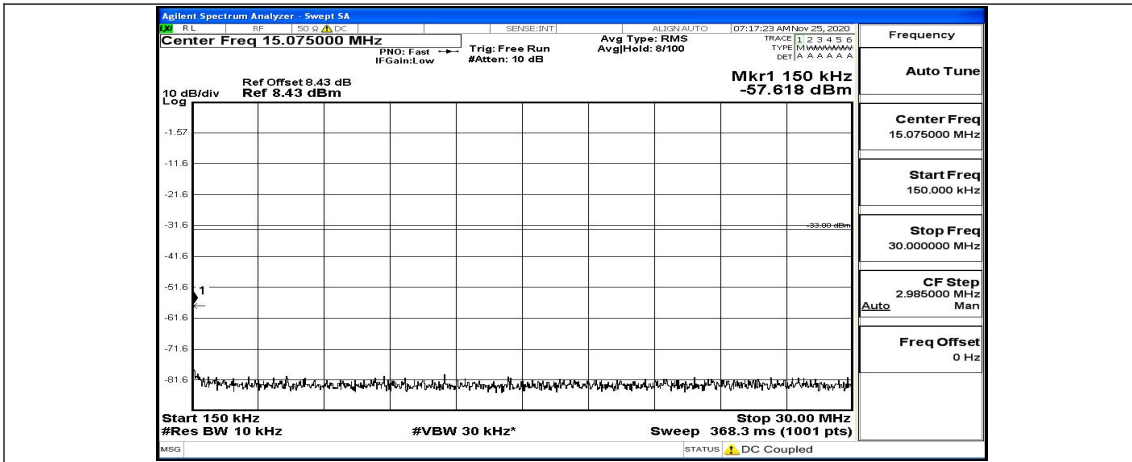

Channel Bandwidth: 10 MHz_MCH_QPSK_1RB#24

Channel Bandwidth: 10 MHz_MCH_QPSK_1RB#49

Channel Bandwidth: 10 MHz_HCH_QPSK_1RB#0

Channel Bandwidth: 10 MHz_HCH_QPSK_1RB#24

Channel Bandwidth: 10 MHz_HCH_QPSK_1RB#49

Channel Bandwidth: 10 MHz_LCH_16QAM_1RB#0

Channel Bandwidth: 10 MHz_LCH_16QAM_1RB#24

Channel Bandwidth: 10 MHz_LCH_16QAM_1RB#49

Channel Bandwidth: 10 MHz_MCH_16QAM_1RB#0

Channel Bandwidth: 10 MHz_MCH_16QAM_1RB#24