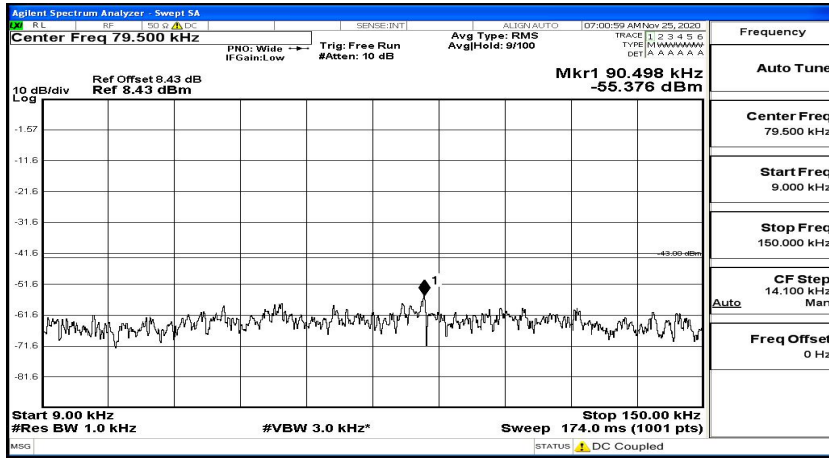

(Channel Bandwidth: 1.4 MHz)_HCH_16QAM_1RB#0

(Channel Bandwidth: 1.4 MHz)_HCH_16QAM_1RB#3

(Channel Bandwidth: 1.4 MHz)_HCH_16QAM_1RB#5

Channel Bandwidth: 3 MHz

(Channel Bandwidth: 3 MHz)_LCH_QPSK_1RB#0

(Channel Bandwidth: 3 MHz)_LCH_QPSK_1RB#7