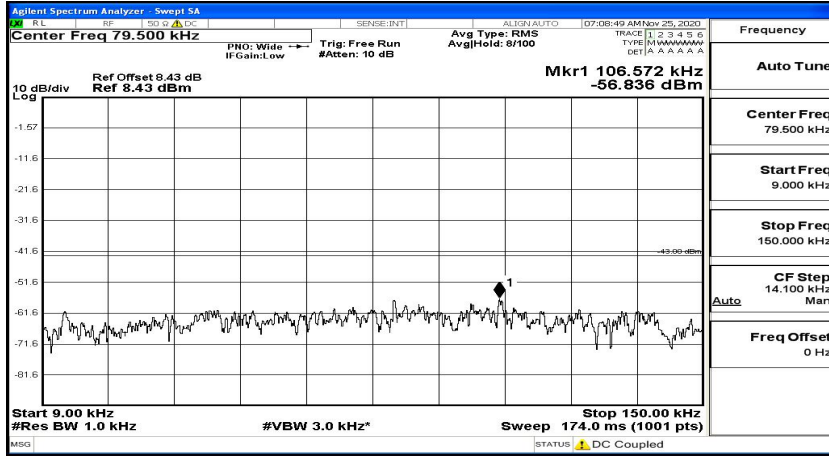

(Channel Bandwidth: 3 MHz)_LCH_QPSK_1RB#14

(Channel Bandwidth: 3 MHz)_MCH_QPSK_1RB#0

(Channel Bandwidth: 3 MHz)_MCH_QPSK_1RB#7

(Channel Bandwidth: 3 MHz)_MCH_QPSK_1RB#14

(Channel Bandwidth: 3 MHz)_HCH_QPSK_1RB#0

(Channel Bandwidth: 3 MHz)_HCH_QPSK_1RB#7

Frequency
Auto Tune
Center Freq 79.500 kHz
Start Freq 9.000 kHz
Stop Freq 150.000 kHz
CF Step 14.100 kHz Man
Freq Offset 0 Hz

Frequency
Auto Tune
Center Freq 15.075000 MHz
Start Freq 150.000 kHz
Stop Freq 30.000000 MHz
CF Step 2.985000 MHz Man
Freq Offset 0 Hz