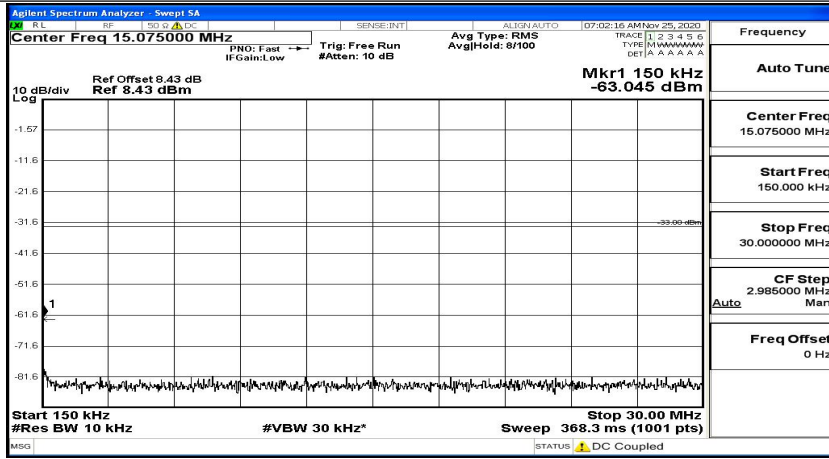

(Channel Bandwidth: 3 MHz)_MCH_QPSK_1RB#7