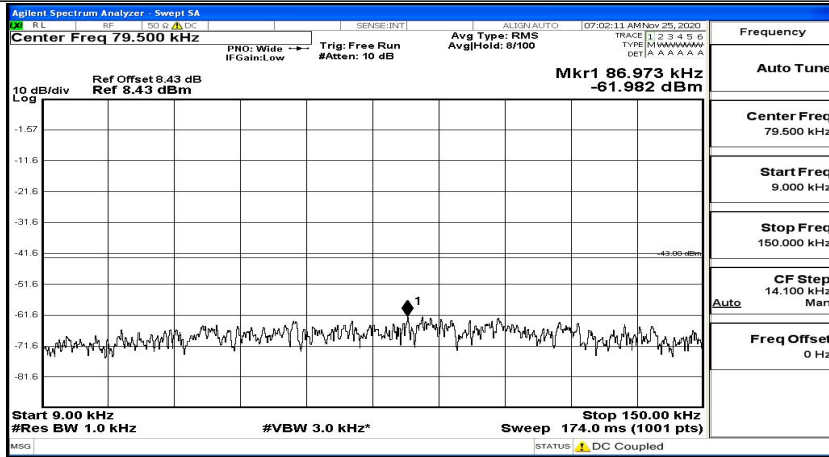

(Channel Bandwidth: 3 MHz)_MCH_QPSK_1RB#0