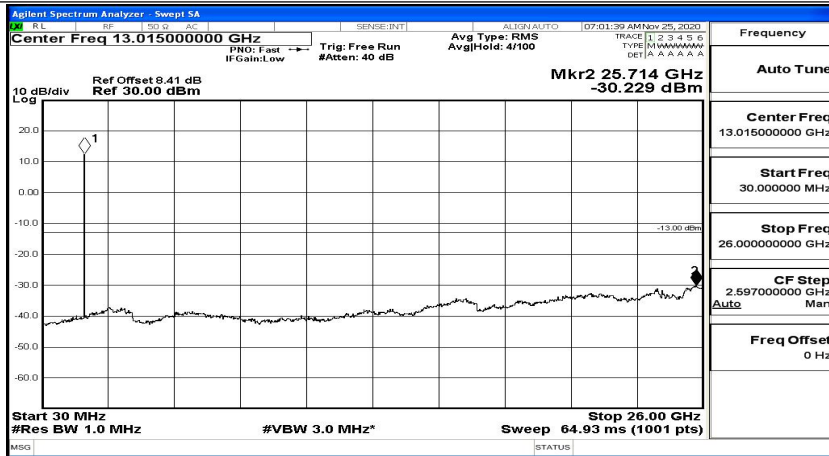

(Channel Bandwidth: 3 MHz)_LCH_16QAM_1RB#0

(Channel Bandwidth: 3 MHz)_LCH_16QAM_1RB#7