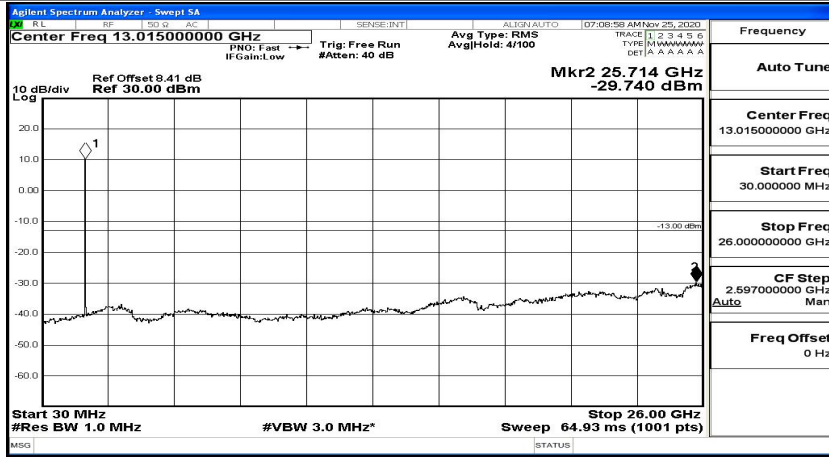

(Channel Bandwidth: 3 MHz)_LCH_QPSK_1RB#14

(Channel Bandwidth: 3 MHz)_MCH_QPSK_1RB#0

(Channel Bandwidth: 3 MHz)_MCH_QPSK_1RB#7

(Channel Bandwidth: 3 MHz)_MCH_QPSK_1RB#14

(Channel Bandwidth: 3 MHz)_HCH_QPSK_1RB#0

(Channel Bandwidth: 3 MHz)_HCH_QPSK_1RB#7

Frequency
Auto Tune
Center Freq 79.500 kHz
Start Freq 9.000 kHz
Stop Freq 150.000 kHz
CF Step 14.100 kHz Man
Freq Offset 0 Hz

Frequency
Auto Tune
Center Freq 15.075000 MHz
Start Freq 150.000 kHz
Stop Freq 30.000000 MHz
CF Step 2.985000 MHz Man
Freq Offset 0 Hz