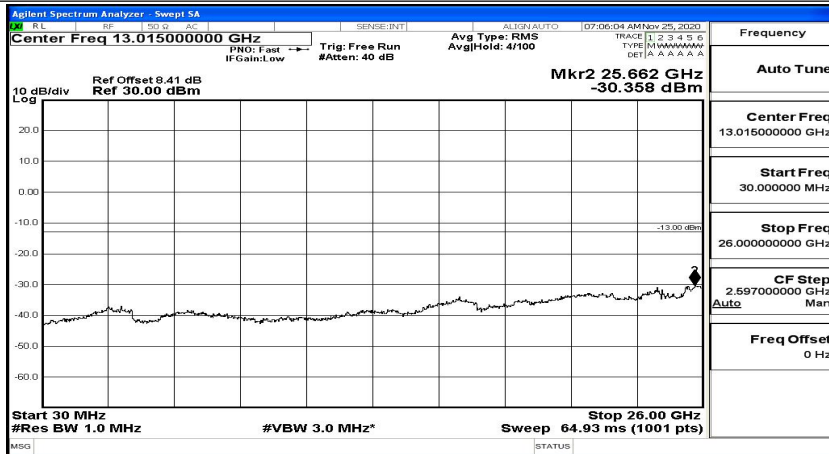

(Channel Bandwidth: 3 MHz)_LCH_QPSK_1RB#14

(Channel Bandwidth: 3 MHz)_MCH_QPSK_1RB#0

(Channel Bandwidth: 3 MHz)_MCH_QPSK_1RB#7

(Channel Bandwidth: 3 MHz)_MCH_QPSK_1RB#14

(Channel Bandwidth: 3 MHz)_HCH_QPSK_1RB#0

(Channel Bandwidth: 3 MHz)_HCH_QPSK_1RB#7

Frequency
Auto Tune
Center Freq 79.500 kHz
Start Freq 9.000 kHz
Stop Freq 150.000 kHz
CF Step 14.100 kHz Man
Freq Offset 0 Hz

Frequency
Auto Tune
Center Freq 15.075000 MHz
Start Freq 150.000 kHz
Stop Freq 30.000000 MHz
CF Step 2.985000 MHz Man
Freq Offset 0 Hz