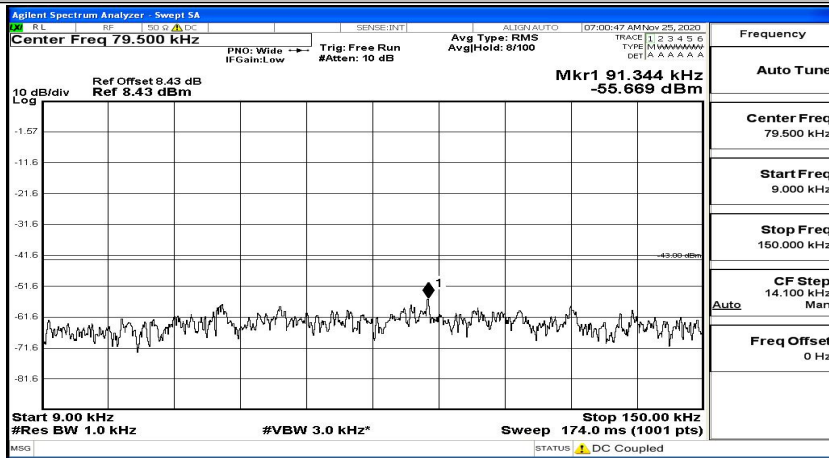

(Channel Bandwidth: 1.4 MHz)_HCH_16QAM_1RB#0

(Channel Bandwidth: 1.4 MHz)_HCH_16QAM_1RB#3

(Channel Bandwidth: 1.4 MHz)_HCH_16QAM_1RB#5

Channel Bandwidth: 3 MHz

(Channel Bandwidth: 3 MHz)_LCH_QPSK_1RB#0

(Channel Bandwidth: 3 MHz)_LCH_QPSK_1RB#7