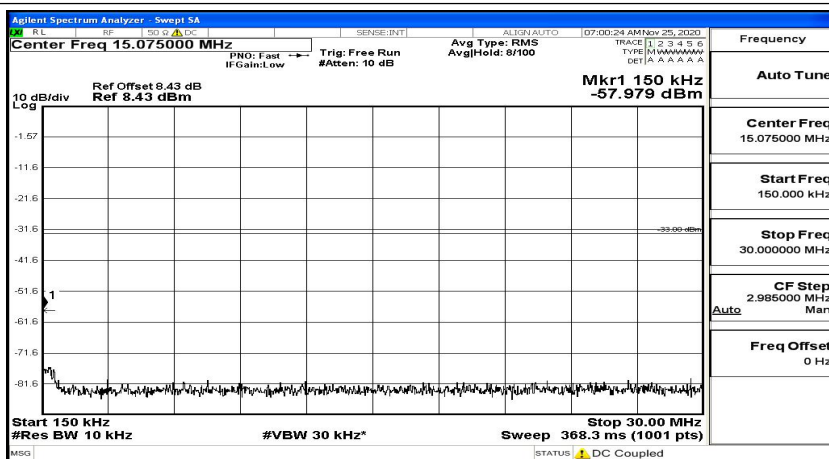

Frequency
Auto Tune
Center Freq 13.01500000 GHz
Start Freq 30.000000 MHz
Stop Freq 26.00000000 GHz
CF Step 2.597000000 GHz Man
Freq Offset 0 Hz

(Channel Bandwidth: 1.4 MHz)_MCH_16QAM_1RB#5

Frequency
Auto Tune
Center Freq 79.500 kHz
Start Freq 9.000 kHz
Stop Freq 150.000 kHz
CF Step 14.100 kHz Man
Freq Offset 0 Hz

(Channel Bandwidth: 1.4 MHz)_HCH_16QAM_1RB#0

(Channel Bandwidth: 1.4 MHz)_HCH_16QAM_1RB#3

(Channel Bandwidth: 1.4 MHz)_HCH_16QAM_1RB#5

Channel Bandwidth: 3 MHz

(Channel Bandwidth: 3 MHz)_LCH_QPSK_1RB#0

(Channel Bandwidth: 3 MHz)_LCH_QPSK_1RB#7