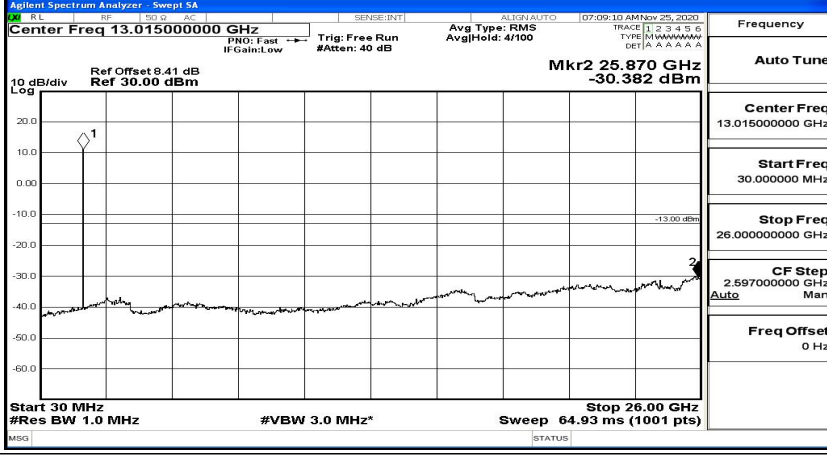

(Channel Bandwidth: 3 MHz)_LCH_QPSK_1RB#14

(Channel Bandwidth: 3 MHz)_MCH_QPSK_1RB#0

(Channel Bandwidth: 3 MHz)_MCH_QPSK_1RB#7

(Channel Bandwidth: 3 MHz)_MCH_QPSK_1RB#14

(Channel Bandwidth: 3 MHz)_HCH_QPSK_1RB#0

(Channel Bandwidth: 3 MHz)_HCH_QPSK_1RB#7

Frequency
Auto Tune
Center Freq 79.500 kHz
Start Freq 9.000 kHz
Stop Freq 150.000 kHz
CF Step 14.100 kHz Man
Freq Offset 0 Hz

Frequency
Auto Tune
Center Freq 15.075000 MHz
Start Freq 150.000 kHz
Stop Freq 30.000000 MHz
CF Step 2.985000 MHz Man
Freq Offset 0 Hz