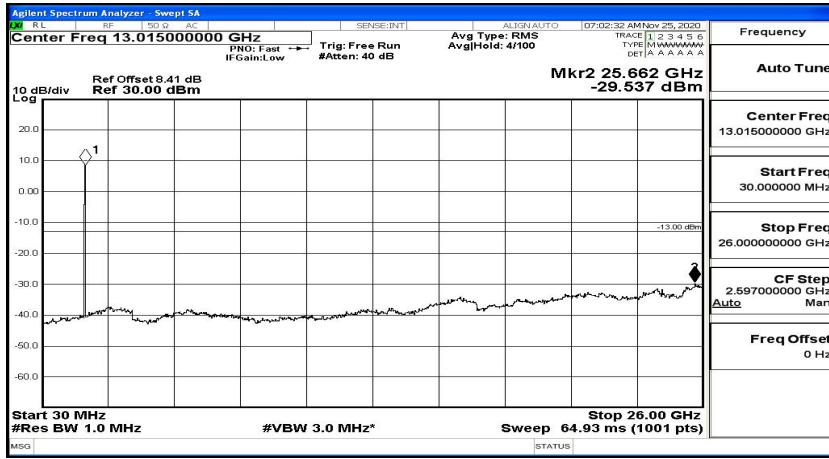

(Channel Bandwidth: 3 MHz)_LCH_QPSK_1RB#14

(Channel Bandwidth: 3 MHz)_MCH_QPSK_1RB#0

(Channel Bandwidth: 3 MHz)_MCH_QPSK_1RB#7

(Channel Bandwidth: 3 MHz)_MCH_QPSK_1RB#14

(Channel Bandwidth: 3 MHz)_HCH_QPSK_1RB#0

(Channel Bandwidth: 3 MHz)_HCH_QPSK_1RB#7

Frequency
Auto Tune
Center Freq 79.500 kHz
Start Freq 9.000 kHz
Stop Freq 150.000 kHz
CF Step 14.100 kHz Man
Freq Offset 0 Hz

Frequency
Auto Tune
Center Freq 15.075000 MHz
Start Freq 150.000 kHz
Stop Freq 30.000000 MHz
CF Step 2.985000 MHz Man
Freq Offset 0 Hz