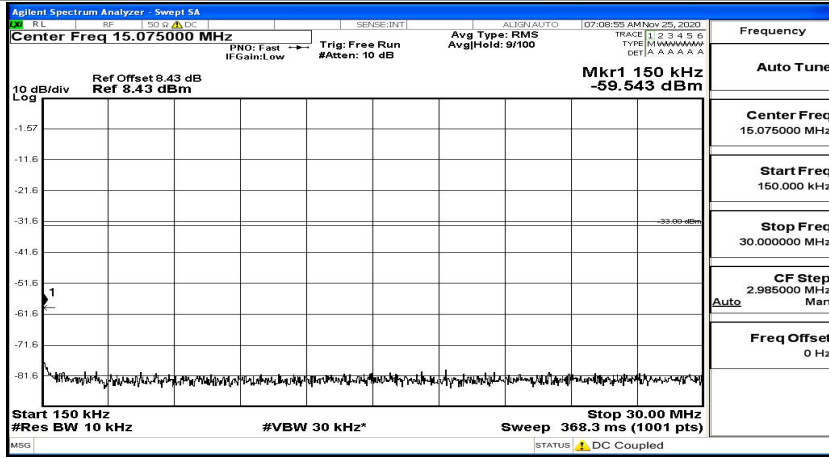

(Channel Bandwidth: 3 MHz)_LCH_QPSK_1RB#14

(Channel Bandwidth: 3 MHz)_MCH_QPSK_1RB#0

(Channel Bandwidth: 3 MHz)_MCH_QPSK_1RB#7

(Channel Bandwidth: 3 MHz)_MCH_QPSK_1RB#14

(Channel Bandwidth: 3 MHz)_HCH_QPSK_1RB#0

(Channel Bandwidth: 3 MHz)_HCH_QPSK_1RB#7

Frequency
Auto Tune
Center Freq 79.500 kHz
Start Freq 9.000 kHz
Stop Freq 150.000 kHz
CF Step 14.100 kHz Man
Freq Offset 0 Hz

Frequency
Auto Tune
Center Freq 15.075000 MHz
Start Freq 150.000 kHz
Stop Freq 30.000000 MHz
CF Step 2.985000 MHz Man
Freq Offset 0 Hz