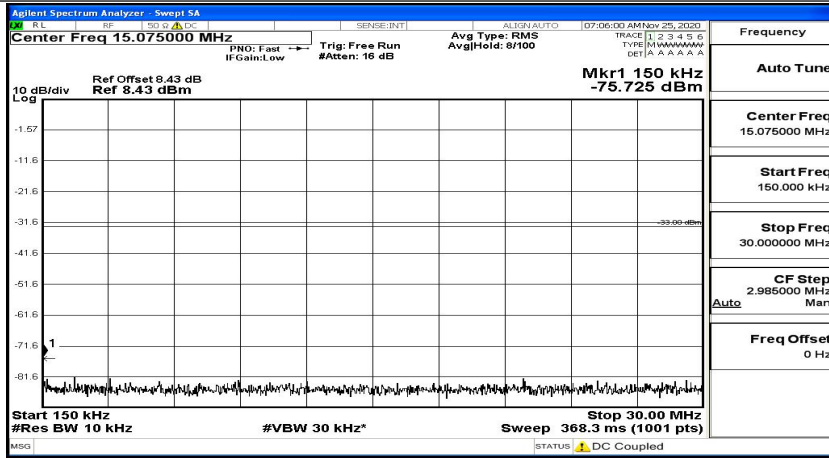

(Channel Bandwidth: 3 MHz)_LCH_QPSK_1RB#14

(Channel Bandwidth: 3 MHz)_MCH_QPSK_1RB#0

(Channel Bandwidth: 3 MHz)_MCH_QPSK_1RB#7

(Channel Bandwidth: 3 MHz)_MCH_QPSK_1RB#14

(Channel Bandwidth: 3 MHz)_HCH_QPSK_1RB#0

(Channel Bandwidth: 3 MHz)_HCH_QPSK_1RB#7

Frequency
Auto Tune
Center Freq 79.500 kHz
Start Freq 9.000 kHz
Stop Freq 150.000 kHz
CF Step 14.100 kHz Man
Freq Offset 0 Hz

Frequency
Auto Tune
Center Freq 15.075000 MHz
Start Freq 150.000 kHz
Stop Freq 30.000000 MHz
CF Step 2.985000 MHz Man
Freq Offset 0 Hz