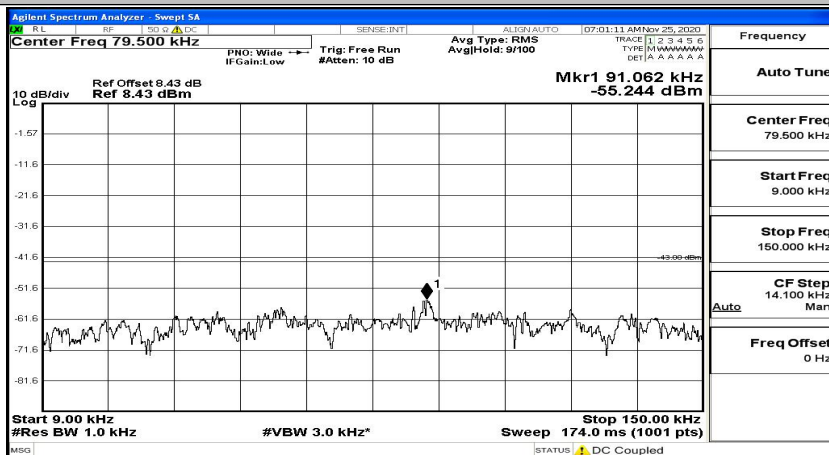

(Channel Bandwidth: 3 MHz)_LCH_QPSK_1RB#14