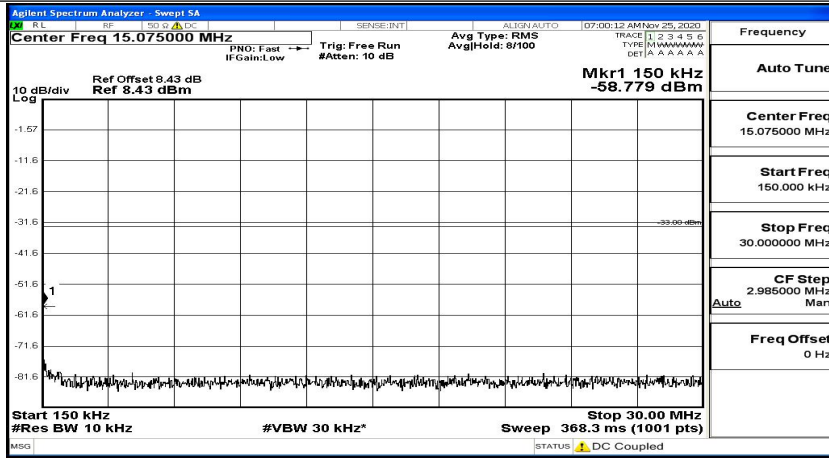

Frequency
Auto Tune
Center Freq 13.01500000 GHz
Start Freq 30.000000 MHz
Stop Freq 26.00000000 GHz
CF Step 2.597000000 GHz Man
Freq Offset 0 Hz

(Channel Bandwidth: 1.4 MHz)_MCH_16QAM_1RB#5

Frequency
Auto Tune
Center Freq 79.500 kHz
Start Freq 9.000 kHz
Stop Freq 150.000 kHz
CF Step 14.100 kHz Man
Freq Offset 0 Hz

(Channel Bandwidth: 1.4 MHz)_HCH_16QAM_1RB#0

(Channel Bandwidth: 1.4 MHz)_HCH_16QAM_1RB#3

(Channel Bandwidth: 1.4 MHz)_HCH_16QAM_1RB#5

Channel Bandwidth: 3 MHz

(Channel Bandwidth: 3 MHz)_LCH_QPSK_1RB#0

(Channel Bandwidth: 3 MHz)_LCH_QPSK_1RB#7