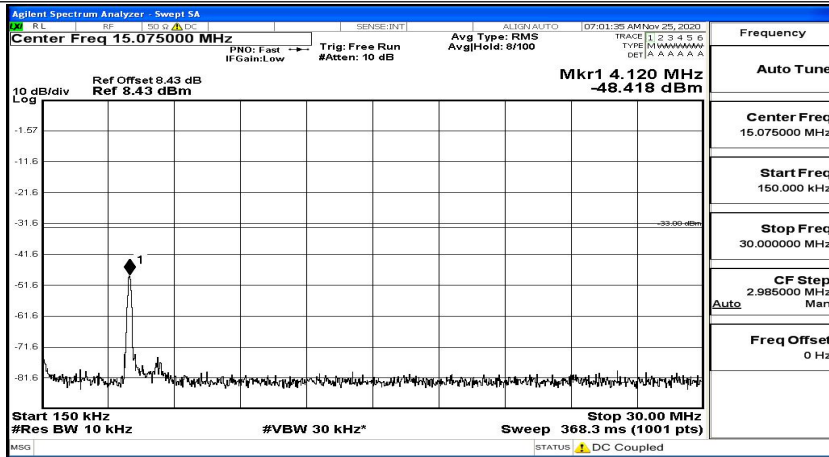

(Channel Bandwidth: 3 MHz)_LCH_16QAM_1RB#0

(Channel Bandwidth: 3 MHz)_LCH_16QAM_1RB#7