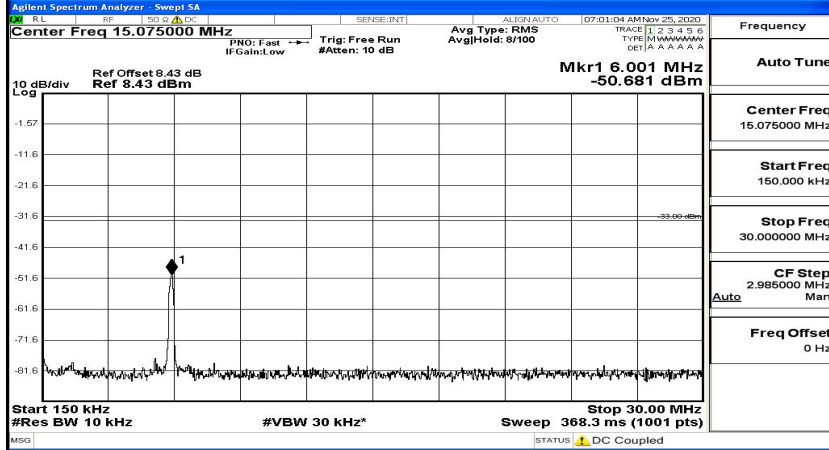

(Channel Bandwidth: 1.4 MHz)_HCH_16QAM_1RB#0

(Channel Bandwidth: 1.4 MHz)_HCH_16QAM_1RB#3

(Channel Bandwidth: 1.4 MHz)_HCH_16QAM_1RB#5

Channel Bandwidth: 3 MHz

(Channel Bandwidth: 3 MHz)_LCH_QPSK_1RB#0

(Channel Bandwidth: 3 MHz)_LCH_QPSK_1RB#7