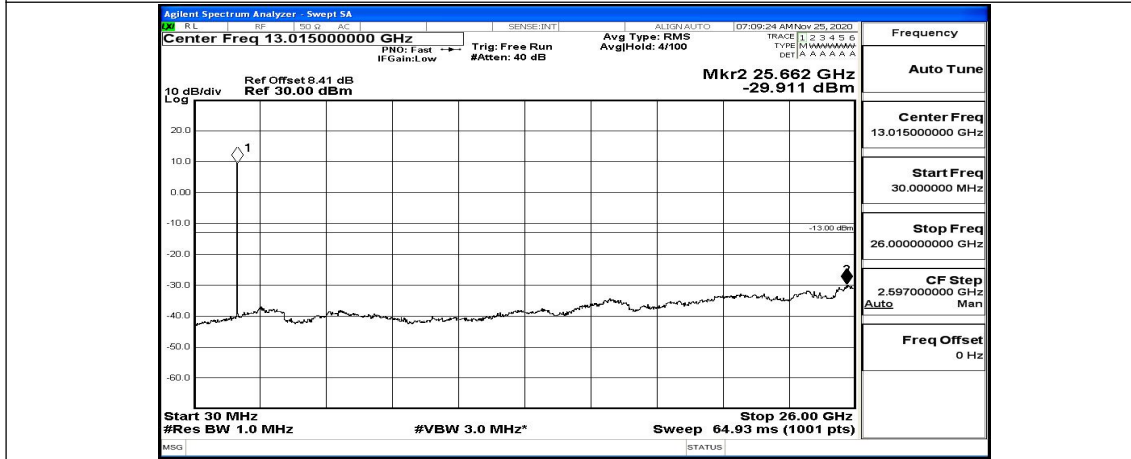

(Channel Bandwidth: 3 MHz)_HCH_QPSK_1RB#7

Frequency
Auto Tune
Center Freq 79.500 kHz
Start Freq 9.000 kHz
Stop Freq 150.000 kHz
CF Step 14.100 kHz Man
Freq Offset 0 Hz

Frequency
Auto Tune
Center Freq 15.075000 MHz
Start Freq 150.000 kHz
Stop Freq 30.000000 MHz
CF Step 2.985000 MHz Man
Freq Offset 0 Hz

Frequency
Auto Tune
Center Freq 13.01500000 GHz
Start Freq 30.000000 MHz
Stop Freq 26.00000000 GHz
CF Step 2.597000000 GHz Man
Freq Offset 0 Hz

(Channel Bandwidth: 3 MHz)_HCH_QPSK_1RB#14

Frequency
Auto Tune
Center Freq 79.500 kHz
Start Freq 9.000 kHz
Stop Freq 150.000 kHz
CF Step 14.100 kHz Man
Freq Offset 0 Hz