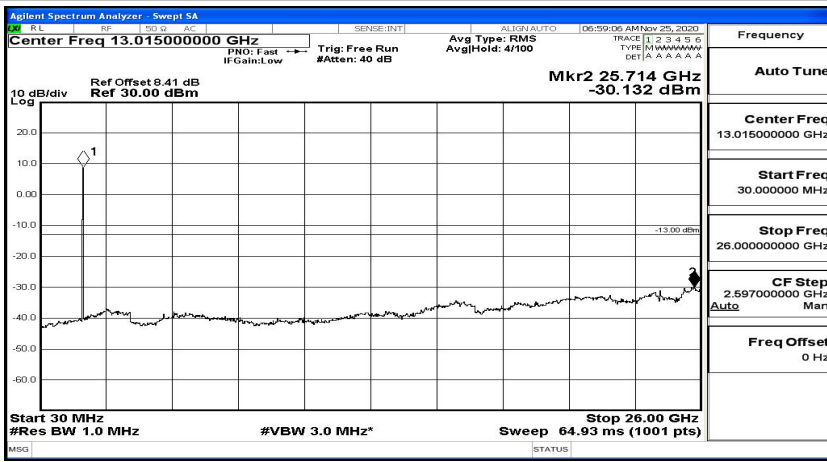

Frequency
Auto Tune
Center Freq 79.500 kHz
Start Freq 9.000 kHz
Stop Freq 150.000 kHz
CF Step 14.100 kHz Man
Freq Offset 0 Hz

Frequency
Auto Tune
Center Freq 15.075000 MHz
Start Freq 150.000 kHz
Stop Freq 30.000000 MHz
CF Step 2.985000 MHz Man
Freq Offset 0 Hz

Frequency
Auto Tune
Center Freq 13.01500000 GHz
Start Freq 30.000000 MHz
Stop Freq 26.00000000 GHz
CF Step 2.597000000 GHz Man
Freq Offset 0 Hz

(Channel Bandwidth: 1.4 MHz)_MCH_16QAM_1RB#5

Frequency
Auto Tune
Center Freq 79.500 kHz
Start Freq 9.000 kHz
Stop Freq 150.000 kHz
CF Step 14.100 kHz Man
Freq Offset 0 Hz