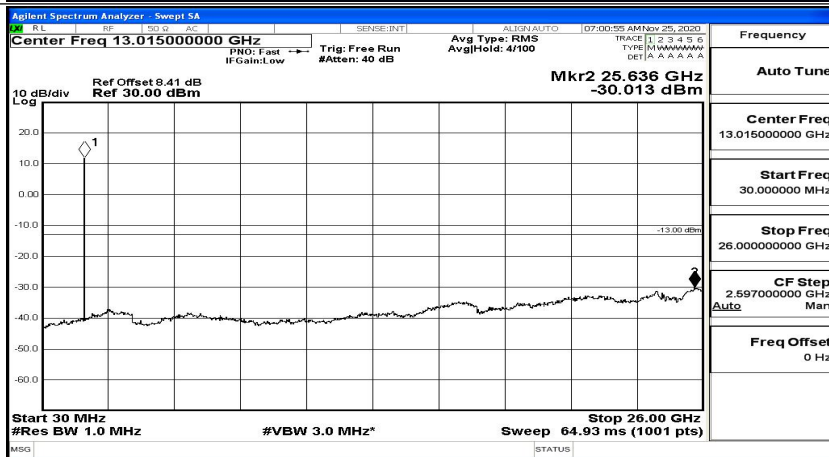

(Channel Bandwidth: 1.4 MHz)_HCH_16QAM_1RB#0

(Channel Bandwidth: 1.4 MHz)_HCH_16QAM_1RB#3

(Channel Bandwidth: 1.4 MHz)_HCH_16QAM_1RB#5

Channel Bandwidth: 3 MHz

(Channel Bandwidth: 3 MHz)_LCH_QPSK_1RB#0

(Channel Bandwidth: 3 MHz)_LCH_QPSK_1RB#7