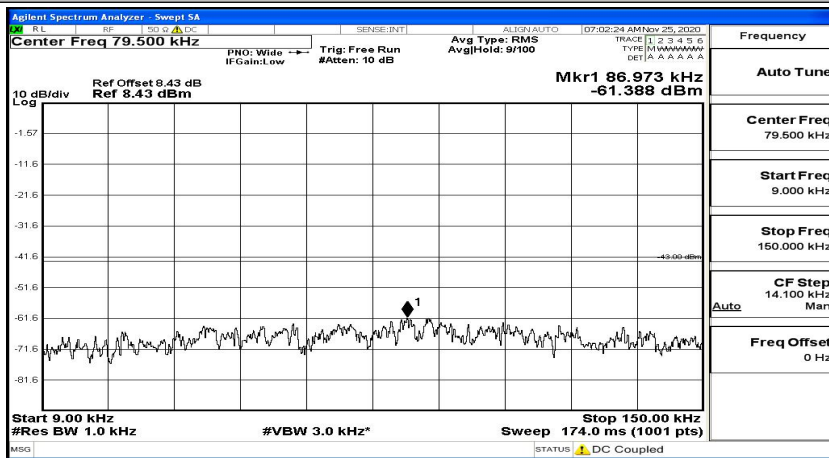

(Channel Bandwidth: 3 MHz)_LCH_QPSK_1RB#14

(Channel Bandwidth: 3 MHz)_MCH_QPSK_1RB#0

(Channel Bandwidth: 3 MHz)_MCH_QPSK_1RB#7

(Channel Bandwidth: 3 MHz)_MCH_QPSK_1RB#14

(Channel Bandwidth: 3 MHz)_HCH_QPSK_1RB#0

(Channel Bandwidth: 3 MHz)_HCH_QPSK_1RB#7

Frequency
Auto Tune
Center Freq 79.500 kHz
Start Freq 9.000 kHz
Stop Freq 150.000 kHz
CF Step 14.100 kHz Man
Freq Offset 0 Hz

Frequency
Auto Tune
Center Freq 15.075000 MHz
Start Freq 150.000 kHz
Stop Freq 30.000000 MHz
CF Step 2.985000 MHz Man
Freq Offset 0 Hz