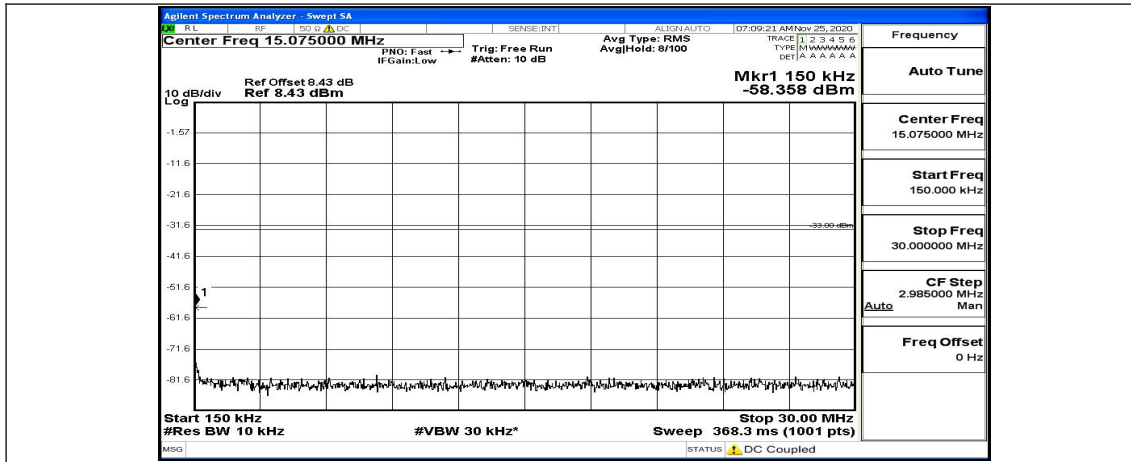

(Channel Bandwidth: 3 MHz)_HCH_QPSK_1RB#7

Frequency
Auto Tune
Center Freq 79.500 kHz
Start Freq 9.000 kHz
Stop Freq 150.000 kHz
CF Step 14.100 kHz Man
Freq Offset 0 Hz

Frequency
Auto Tune
Center Freq 15.075000 MHz
Start Freq 150.000 kHz
Stop Freq 30.000000 MHz
CF Step 2.985000 MHz Man
Freq Offset 0 Hz

Frequency
Auto Tune
Center Freq 13.01500000 GHz
Start Freq 30.000000 MHz
Stop Freq 26.00000000 GHz
CF Step 2.597000000 GHz Man
Freq Offset 0 Hz

(Channel Bandwidth: 3 MHz)_HCH_QPSK_1RB#14

Frequency
Auto Tune
Center Freq 79.500 kHz
Start Freq 9.000 kHz
Stop Freq 150.000 kHz
CF Step 14.100 kHz Man
Freq Offset 0 Hz