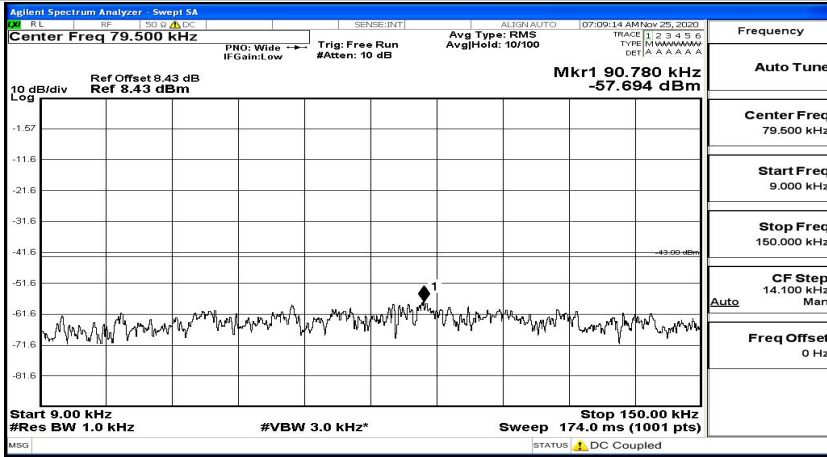

(Channel Bandwidth: 3 MHz)_HCH_QPSK_1RB#7

Frequency
Auto Tune
Center Freq 79.500 kHz
Start Freq 9.000 kHz
Stop Freq 150.000 kHz
CF Step 14.100 kHz Man
Freq Offset 0 Hz

Frequency
Auto Tune
Center Freq 15.075000 MHz
Start Freq 150.000 kHz
Stop Freq 30.000000 MHz
CF Step 2.985000 MHz Man
Freq Offset 0 Hz

Frequency
Auto Tune
Center Freq 13.01500000 GHz
Start Freq 30.000000 MHz
Stop Freq 26.00000000 GHz
CF Step 2.597000000 GHz Man
Freq Offset 0 Hz

(Channel Bandwidth: 3 MHz)_HCH_QPSK_1RB#14

Frequency
Auto Tune
Center Freq 79.500 kHz
Start Freq 9.000 kHz
Stop Freq 150.000 kHz
CF Step 14.100 kHz Man
Freq Offset 0 Hz