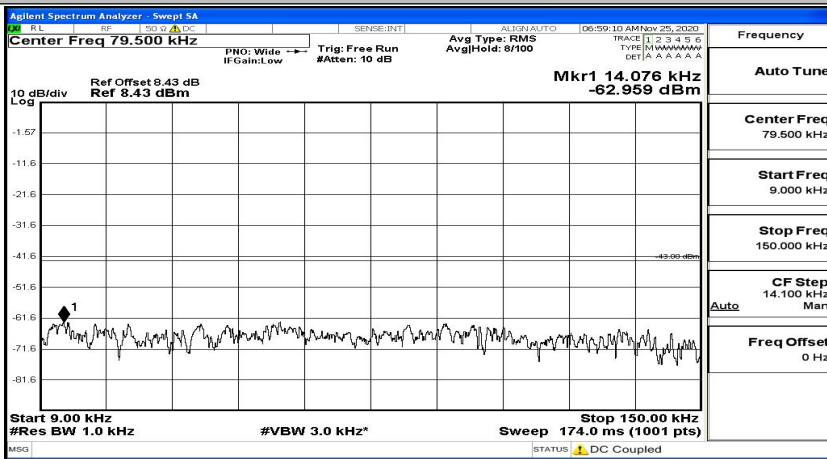

Frequency
Auto Tune
Center Freq 79.500 kHz
Start Freq 9.000 kHz
Stop Freq 150.000 kHz
CF Step 14.100 kHz Man
Freq Offset 0 Hz

Frequency
Auto Tune
Center Freq 15.075000 MHz
Start Freq 150.000 kHz
Stop Freq 30.000000 MHz
CF Step 2.985000 MHz Man
Freq Offset 0 Hz

Frequency
Auto Tune
Center Freq 13.01500000 GHz
Start Freq 30.000000 MHz
Stop Freq 26.00000000 GHz
CF Step 2.597000000 GHz Man
Freq Offset 0 Hz

(Channel Bandwidth: 1.4 MHz)_MCH_16QAM_1RB#5

Frequency
Auto Tune
Center Freq 79.500 kHz
Start Freq 9.000 kHz
Stop Freq 150.000 kHz
CF Step 14.100 kHz Man
Freq Offset 0 Hz