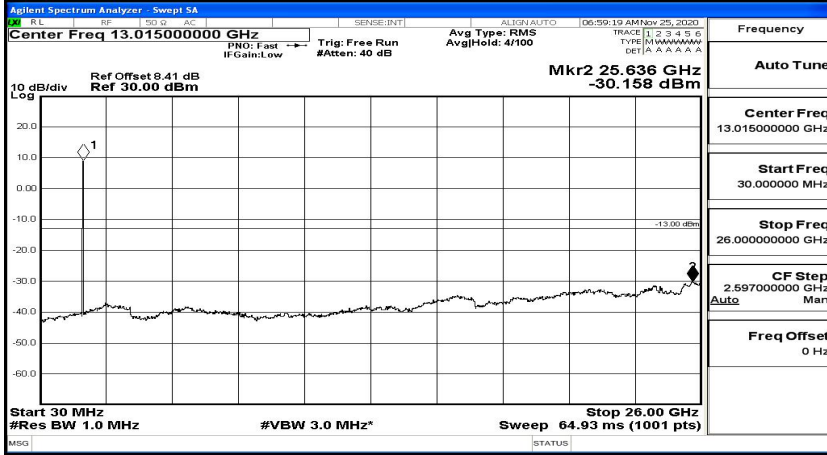

Frequency
Auto Tune
Center Freq 79.500 kHz
Start Freq 9.000 kHz
Stop Freq 150.000 kHz
CF Step 14.100 kHz Man
Freq Offset 0 Hz

Frequency
Auto Tune
Center Freq 15.075000 MHz
Start Freq 150.000 kHz
Stop Freq 30.000000 MHz
CF Step 2.985000 MHz Man
Freq Offset 0 Hz

Frequency
Auto Tune
Center Freq 13.01500000 GHz
Start Freq 30.000000 MHz
Stop Freq 26.00000000 GHz
CF Step 2.597000000 GHz Man
Freq Offset 0 Hz

(Channel Bandwidth: 1.4 MHz)_MCH_16QAM_1RB#5

Frequency
Auto Tune
Center Freq 79.500 kHz
Start Freq 9.000 kHz
Stop Freq 150.000 kHz
CF Step 14.100 kHz Man
Freq Offset 0 Hz