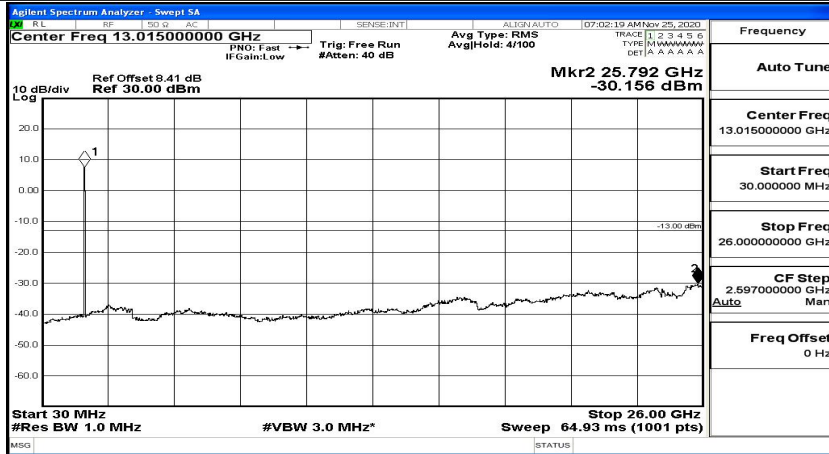

(Channel Bandwidth: 3 MHz)_MCH_QPSK_1RB#7