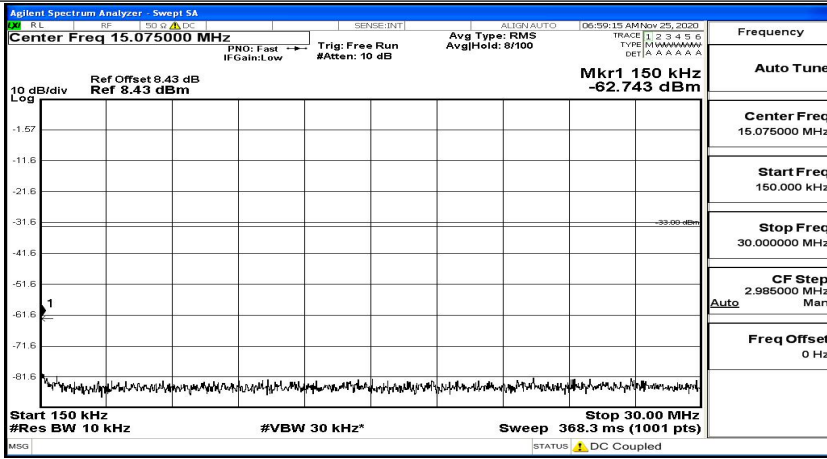

Frequency
Auto Tune
Center Freq 79.500 kHz
Start Freq 9.000 kHz
Stop Freq 150.000 kHz
CF Step 14.100 kHz Man
Freq Offset 0 Hz

Frequency
Auto Tune
Center Freq 15.075000 MHz
Start Freq 150.000 kHz
Stop Freq 30.000000 MHz
CF Step 2.985000 MHz Man
Freq Offset 0 Hz

Frequency
Auto Tune
Center Freq 13.01500000 GHz
Start Freq 30.000000 MHz
Stop Freq 26.00000000 GHz
CF Step 2.597000000 GHz Man
Freq Offset 0 Hz

(Channel Bandwidth: 1.4 MHz)_MCH_16QAM_1RB#5

Frequency
Auto Tune
Center Freq 79.500 kHz
Start Freq 9.000 kHz
Stop Freq 150.000 kHz
CF Step 14.100 kHz Man
Freq Offset 0 Hz