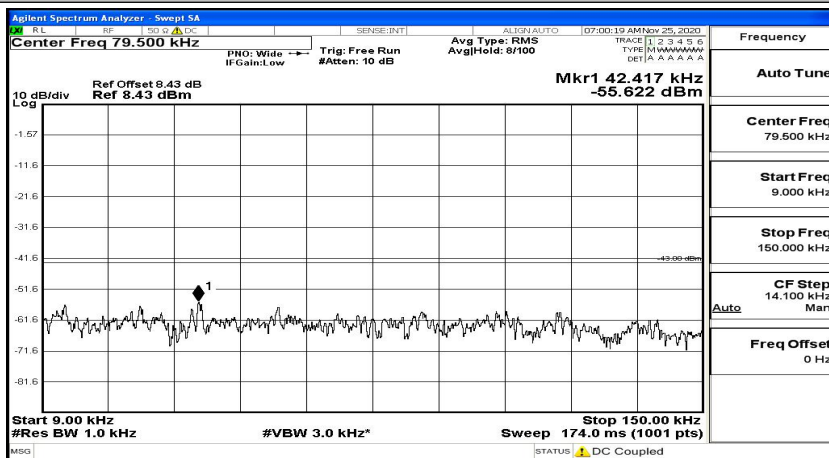

(Channel Bandwidth: 1.4 MHz)_HCH_16QAM_1RB#3