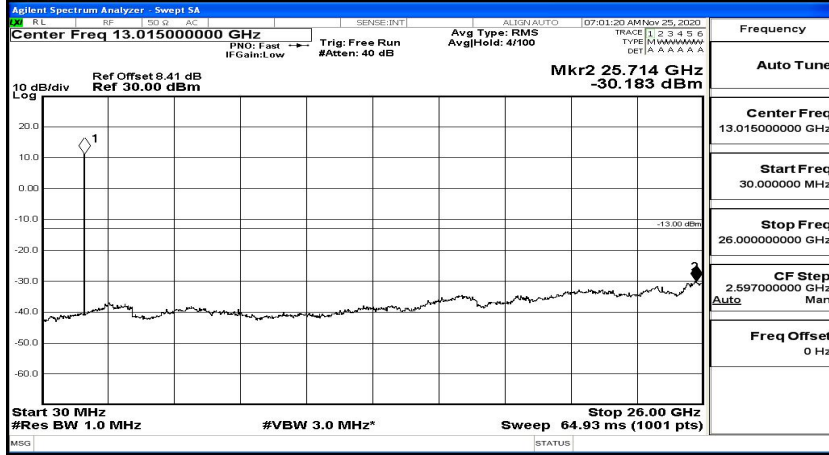

(Channel Bandwidth: 3 MHz)_MCH_QPSK_1RB#0