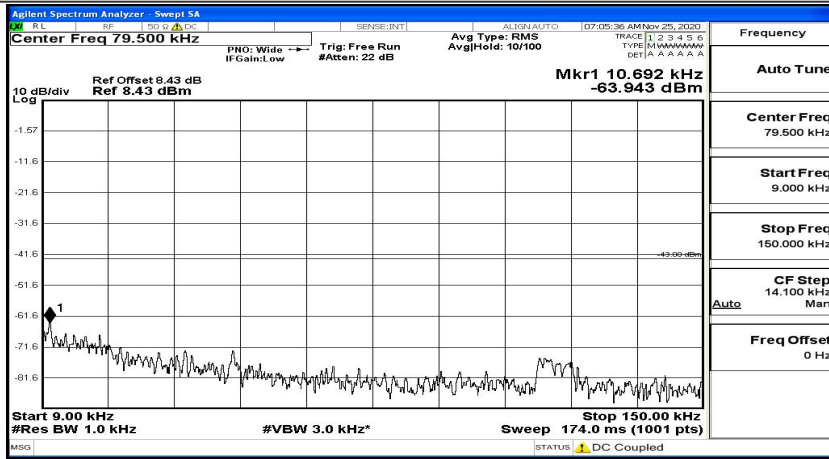

(Channel Bandwidth: 3 MHz)_LCH_QPSK_1RB#14

(Channel Bandwidth: 3 MHz)_MCH_QPSK_1RB#0

(Channel Bandwidth: 3 MHz)_MCH_QPSK_1RB#7

(Channel Bandwidth: 3 MHz)_MCH_QPSK_1RB#14

(Channel Bandwidth: 3 MHz)_HCH_QPSK_1RB#0

(Channel Bandwidth: 3 MHz)_HCH_QPSK_1RB#7

Frequency
Auto Tune
Center Freq 79.500 kHz
Start Freq 9.000 kHz
Stop Freq 150.000 kHz
CF Step 14.100 kHz Man
Freq Offset 0 Hz

Frequency
Auto Tune
Center Freq 15.075000 MHz
Start Freq 150.000 kHz
Stop Freq 30.000000 MHz
CF Step 2.985000 MHz Man
Freq Offset 0 Hz