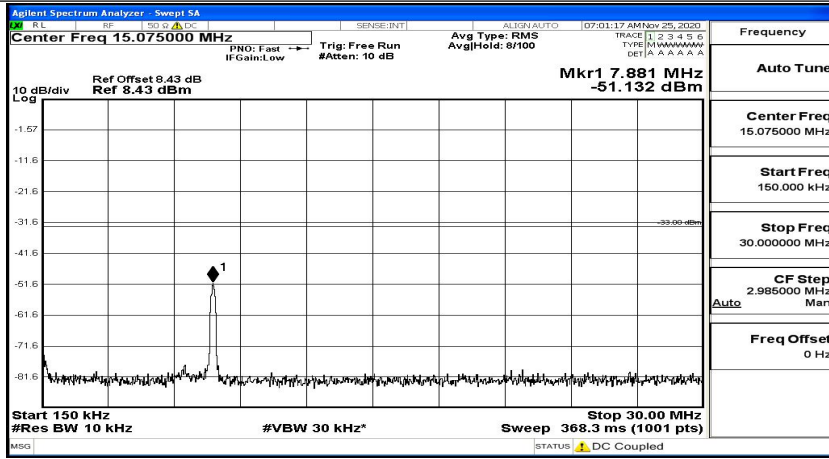

(Channel Bandwidth: 3 MHz)_MCH_QPSK_1RB#0