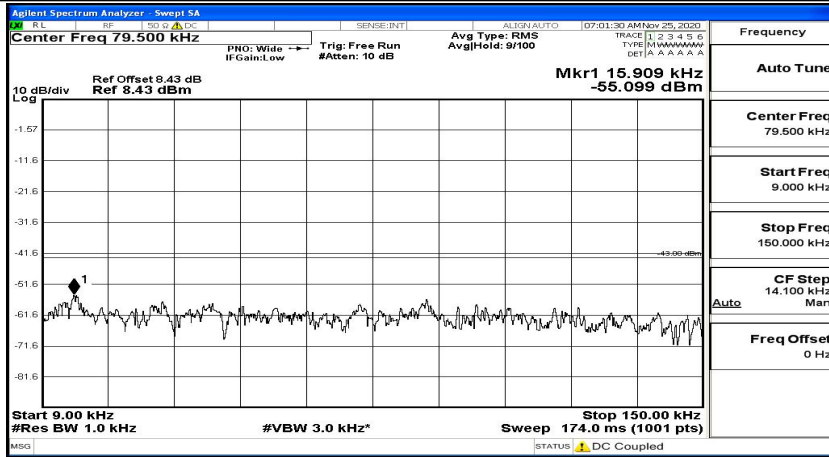

(Channel Bandwidth: 3 MHz)_LCH_16QAM_1RB#0

(Channel Bandwidth: 3 MHz)_LCH_16QAM_1RB#7