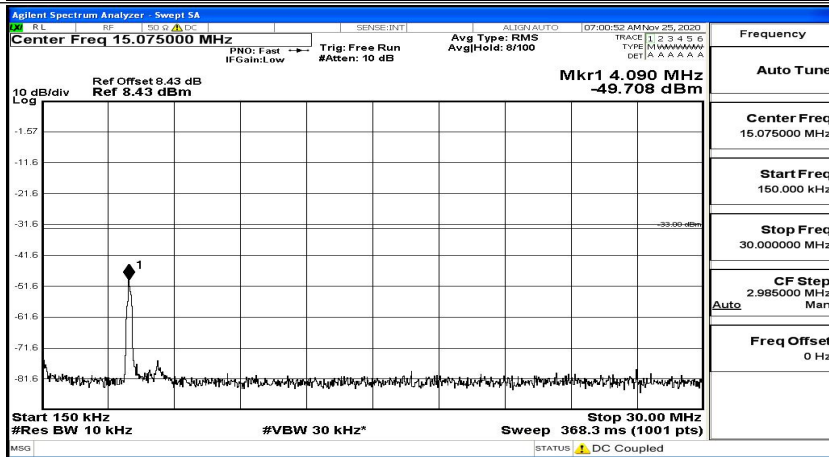

(Channel Bandwidth: 1.4 MHz)_HCH_16QAM_1RB#0

(Channel Bandwidth: 1.4 MHz)_HCH_16QAM_1RB#3

(Channel Bandwidth: 1.4 MHz)_HCH_16QAM_1RB#5

Channel Bandwidth: 3 MHz

(Channel Bandwidth: 3 MHz)_LCH_QPSK_1RB#0

(Channel Bandwidth: 3 MHz)_LCH_QPSK_1RB#7