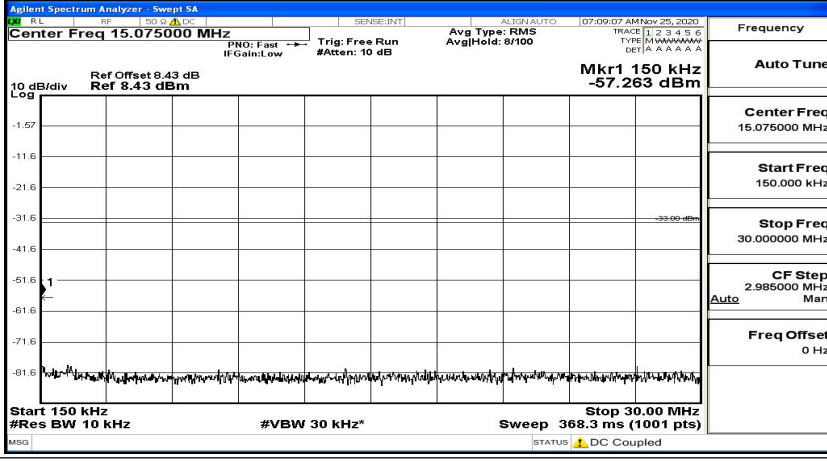

(Channel Bandwidth: 3 MHz)_LCH_QPSK_1RB#14

(Channel Bandwidth: 3 MHz)_MCH_QPSK_1RB#0

(Channel Bandwidth: 3 MHz)_MCH_QPSK_1RB#7

(Channel Bandwidth: 3 MHz)_MCH_QPSK_1RB#14

(Channel Bandwidth: 3 MHz)_HCH_QPSK_1RB#0

(Channel Bandwidth: 3 MHz)_HCH_QPSK_1RB#7

Frequency
Auto Tune
Center Freq 79.500 kHz
Start Freq 9.000 kHz
Stop Freq 150.000 kHz
CF Step 14.100 kHz Man
Freq Offset 0 Hz

Frequency
Auto Tune
Center Freq 15.075000 MHz
Start Freq 150.000 kHz
Stop Freq 30.000000 MHz
CF Step 2.985000 MHz Man
Freq Offset 0 Hz