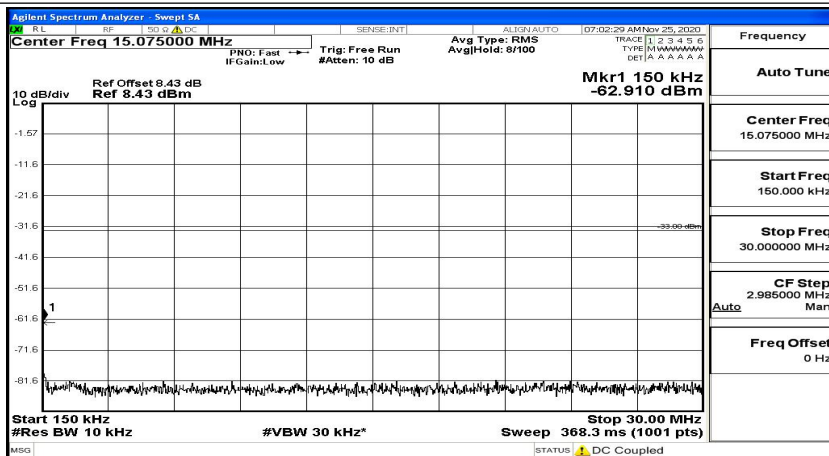

(Channel Bandwidth: 3 MHz)_LCH_QPSK_1RB#14

(Channel Bandwidth: 3 MHz)_MCH_QPSK_1RB#0

(Channel Bandwidth: 3 MHz)_MCH_QPSK_1RB#7

(Channel Bandwidth: 3 MHz)_MCH_QPSK_1RB#14

(Channel Bandwidth: 3 MHz)_HCH_QPSK_1RB#0

(Channel Bandwidth: 3 MHz)_HCH_QPSK_1RB#7

Frequency
Auto Tune
Center Freq 79.500 kHz
Start Freq 9.000 kHz
Stop Freq 150.000 kHz
CF Step 14.100 kHz Man
Freq Offset 0 Hz

Frequency
Auto Tune
Center Freq 15.075000 MHz
Start Freq 150.000 kHz
Stop Freq 30.000000 MHz
CF Step 2.985000 MHz Man
Freq Offset 0 Hz