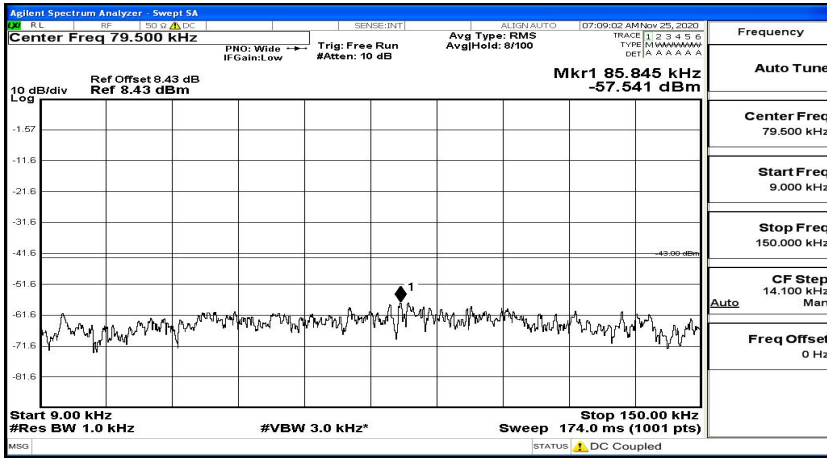

(Channel Bandwidth: 3 MHz)_LCH_QPSK_1RB#14

(Channel Bandwidth: 3 MHz)_MCH_QPSK_1RB#0

(Channel Bandwidth: 3 MHz)_MCH_QPSK_1RB#7

(Channel Bandwidth: 3 MHz)_MCH_QPSK_1RB#14

(Channel Bandwidth: 3 MHz)_HCH_QPSK_1RB#0

(Channel Bandwidth: 3 MHz)_HCH_QPSK_1RB#7

Frequency
Auto Tune
Center Freq 79.500 kHz
Start Freq 9.000 kHz
Stop Freq 150.000 kHz
CF Step 14.100 kHz Man
Freq Offset 0 Hz

Frequency
Auto Tune
Center Freq 15.075000 MHz
Start Freq 150.000 kHz
Stop Freq 30.000000 MHz
CF Step 2.985000 MHz Man
Freq Offset 0 Hz