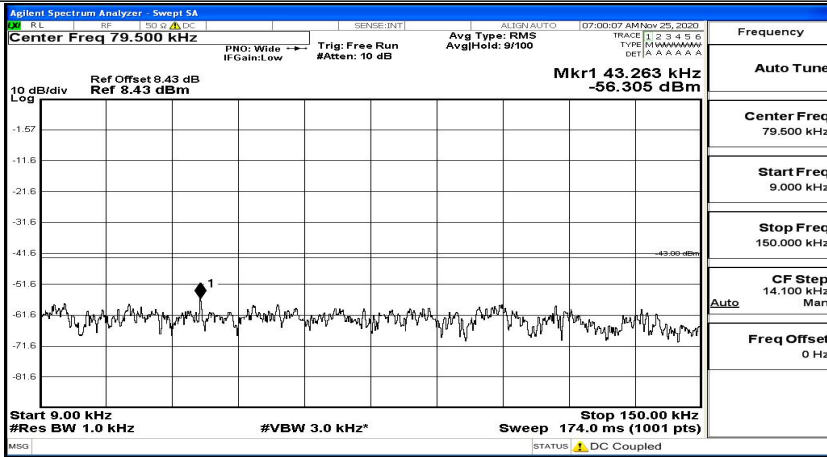

(Channel Bandwidth: 1.4 MHz)_HCH_16QAM_1RB#0