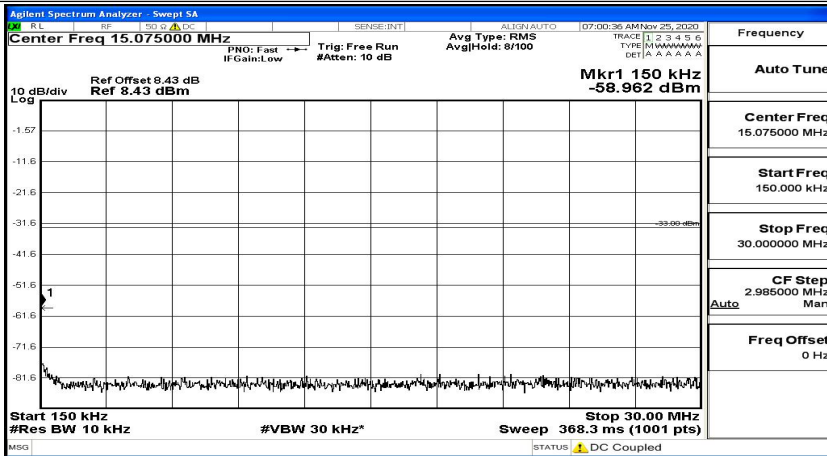

(Channel Bandwidth: 1.4 MHz)_HCH_16QAM_1RB#0

(Channel Bandwidth: 1.4 MHz)_HCH_16QAM_1RB#3

(Channel Bandwidth: 1.4 MHz)_HCH_16QAM_1RB#5

Channel Bandwidth: 3 MHz

(Channel Bandwidth: 3 MHz)_LCH_QPSK_1RB#0

(Channel Bandwidth: 3 MHz)_LCH_QPSK_1RB#7