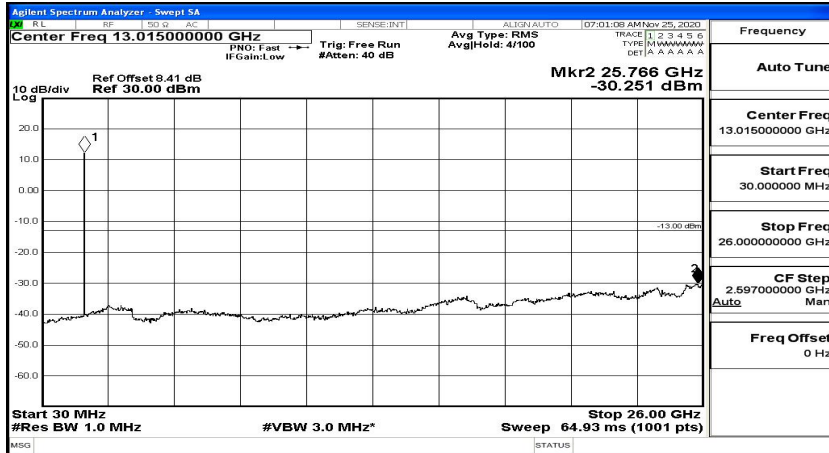

Frequency
Auto Tune
Center Freq 13.01500000 GHz
Start Freq 30.000000 MHz
Stop Freq 26.00000000 GHz
CF Step 2.597000000 GHz Man
Freq Offset 0 Hz

(Channel Bandwidth: 1.4 MHz)_MCH_16QAM_1RB#5

Frequency
Auto Tune
Center Freq 79.500 kHz
Start Freq 9.000 kHz
Stop Freq 150.000 kHz
CF Step 14.100 kHz Man
Freq Offset 0 Hz

(Channel Bandwidth: 1.4 MHz)_HCH_16QAM_1RB#0

(Channel Bandwidth: 1.4 MHz)_HCH_16QAM_1RB#3

(Channel Bandwidth: 1.4 MHz)_HCH_16QAM_1RB#5

Channel Bandwidth: 3 MHz

(Channel Bandwidth: 3 MHz)_LCH_QPSK_1RB#0

(Channel Bandwidth: 3 MHz)_LCH_QPSK_1RB#7