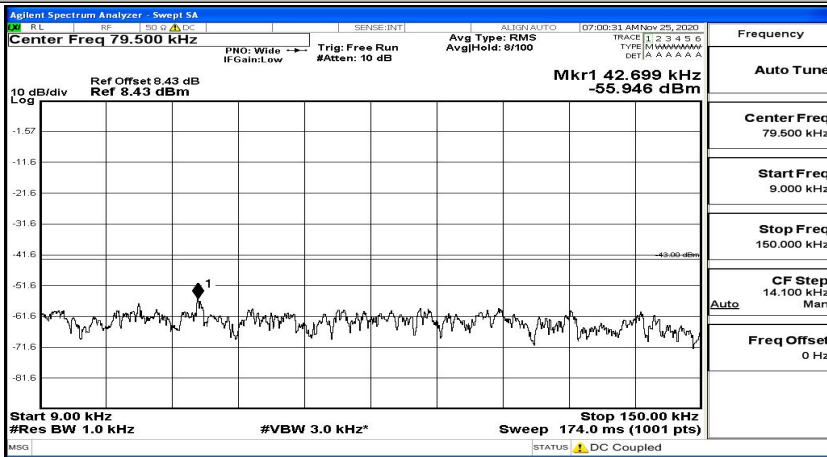

Frequency
Auto Tune
Center Freq 13.01500000 GHz
Start Freq 30.000000 MHz
Stop Freq 26.00000000 GHz
CF Step 2.597000000 GHz Man
Freq Offset 0 Hz

(Channel Bandwidth: 1.4 MHz)_MCH_16QAM_1RB#5

Frequency
Auto Tune
Center Freq 79.500 kHz
Start Freq 9.000 kHz
Stop Freq 150.000 kHz
CF Step 14.100 kHz Man
Freq Offset 0 Hz

(Channel Bandwidth: 1.4 MHz)_HCH_16QAM_1RB#0

(Channel Bandwidth: 1.4 MHz)_HCH_16QAM_1RB#3

(Channel Bandwidth: 1.4 MHz)_HCH_16QAM_1RB#5

Channel Bandwidth: 3 MHz

(Channel Bandwidth: 3 MHz)_LCH_QPSK_1RB#0

(Channel Bandwidth: 3 MHz)_LCH_QPSK_1RB#7