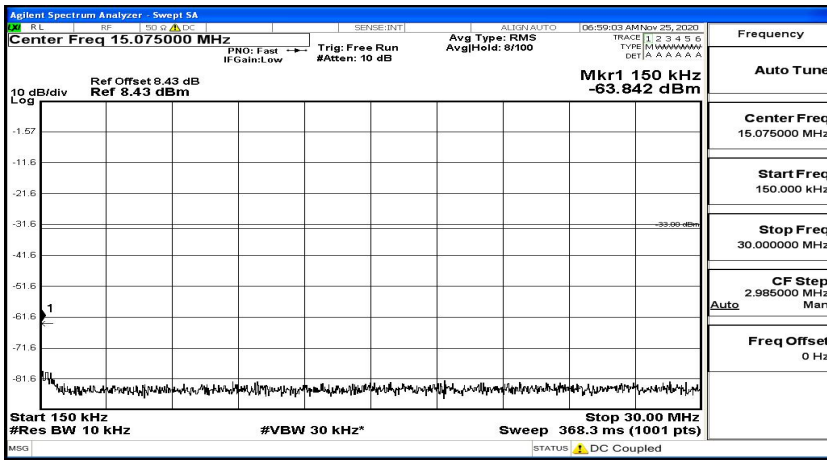

Frequency
Auto Tune
Center Freq 79.500 kHz
Start Freq 9.000 kHz
Stop Freq 150.000 kHz
CF Step 14.100 kHz Man
Freq Offset 0 Hz

Frequency
Auto Tune
Center Freq 15.075000 MHz
Start Freq 150.000 kHz
Stop Freq 30.000000 MHz
CF Step 2.985000 MHz Man
Freq Offset 0 Hz

Frequency
Auto Tune
Center Freq 13.01500000 GHz
Start Freq 30.000000 MHz
Stop Freq 26.00000000 GHz
CF Step 2.597000000 GHz Man
Freq Offset 0 Hz

(Channel Bandwidth: 1.4 MHz)_MCH_16QAM_1RB#5

Frequency
Auto Tune
Center Freq 79.500 kHz
Start Freq 9.000 kHz
Stop Freq 150.000 kHz
CF Step 14.100 kHz Man
Freq Offset 0 Hz