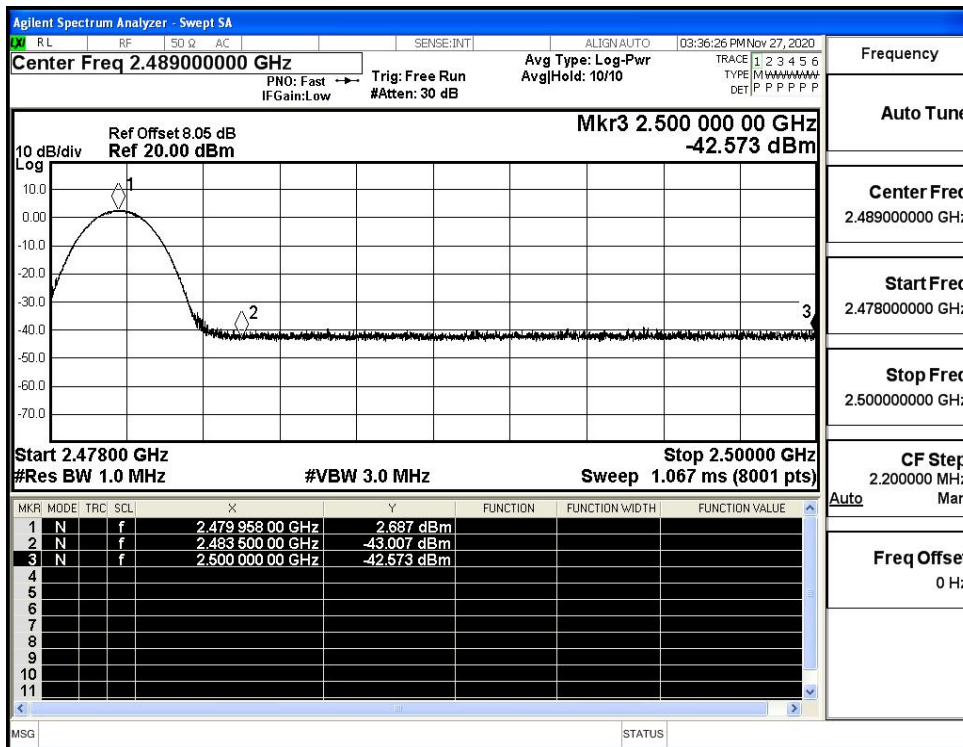

Restrict-band band-edge measurements_Hopping Off_8DPSK_PEAK (Low Channel)

Restrict-band band-edge measurements_Hopping Off_8DPSK_Average (Low Channel)

Restrict-band band-edge measurements_Hopping Off_8DPSK_PEAK (High Channel)

Restrict-band band-edge measurements_Hopping Off_8DPSK_Average (High Channel)