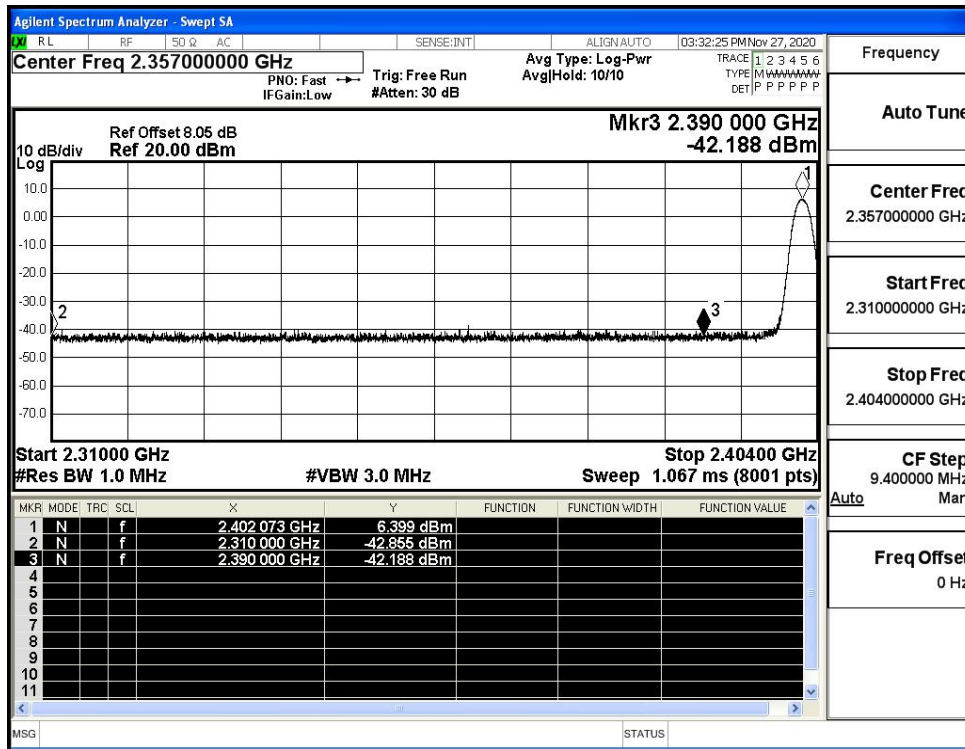

Restrict-band band-edge measurements_Hopping Off_8DPSK_PEAK (Low Channel)

Restrict-band band-edge measurements_Hopping Off_8DPSK_Average (Low Channel)

Restrict-band band-edge measurements_Hopping Off_8DPSK_PEAK (High Channel)

Restrict-band band-edge measurements_Hopping Off_8DPSK_Average (High Channel)