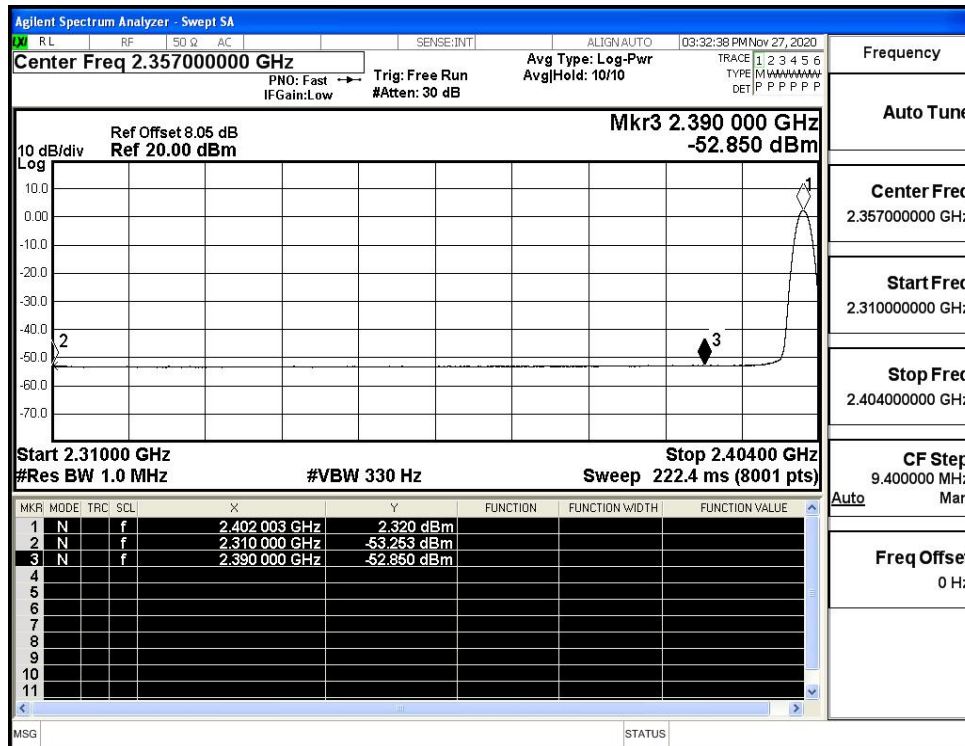

Restrict-band band-edge measurements_Hopping Off_8DPSK_PEAK (Low Channel)

Restrict-band band-edge measurements_Hopping Off_8DPSK_Average (Low Channel)

Restrict-band band-edge measurements_Hopping Off_8DPSK_PEAK (High Channel)

Restrict-band band-edge measurements_Hopping Off_8DPSK_Average (High Channel)