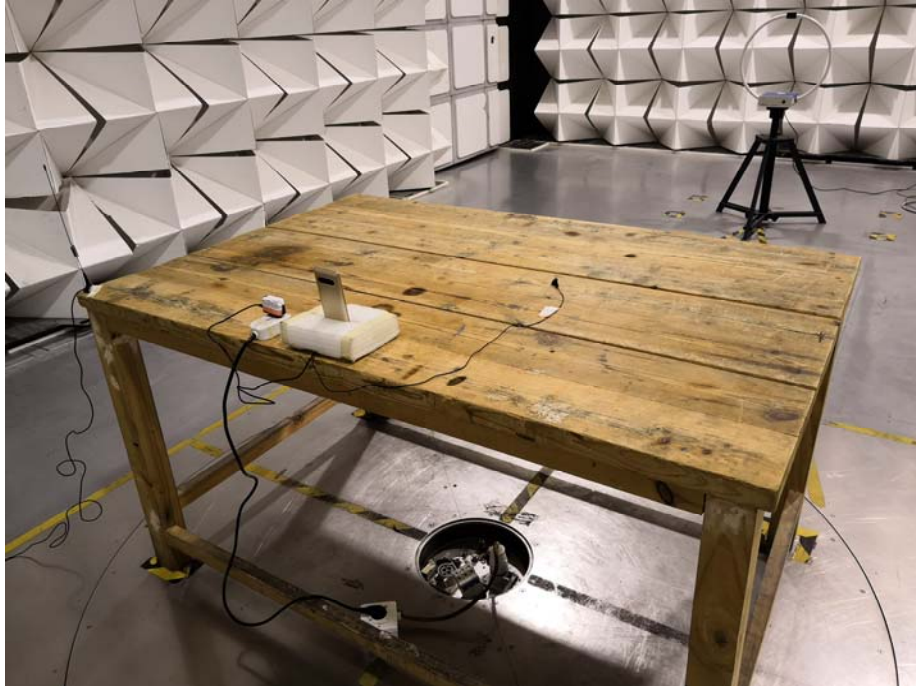

**2G Setup photo Model Selfy Pro FCC ID: GAO-SM280**

**Photograph - Spurious Emissions Radiated Test Setup**

Below 30MHz Test Site 2#

For 30MHz-1000MHz Test Site 2#