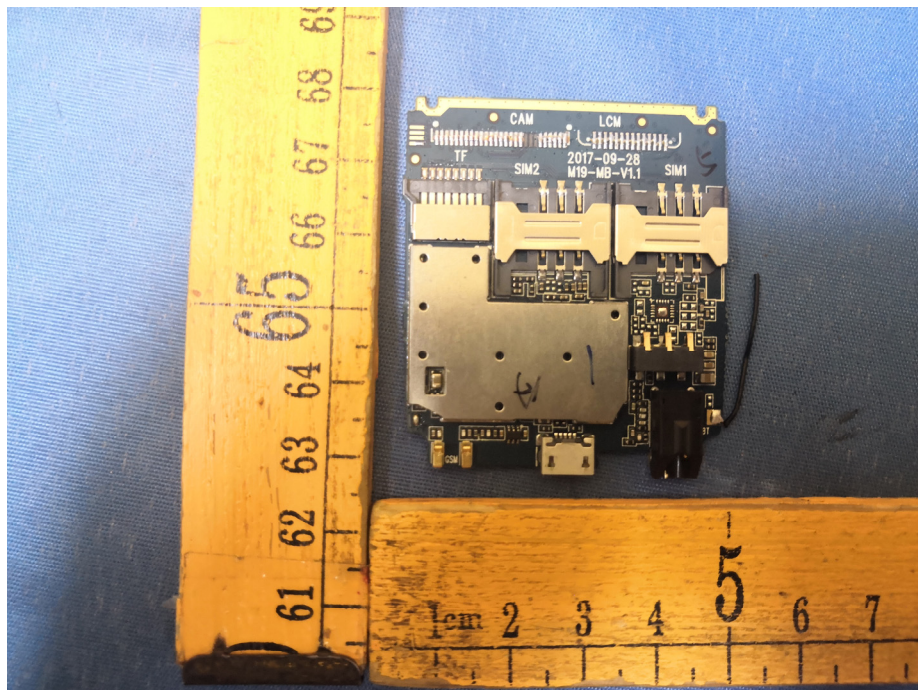

EUT – Internal View Model Selfy Pro FCC ID:GAO-SM280

Appendix WTS18S09124233W_Photo

Appendix WTS18S09124233W_Photo

Appendix WTS18S09124233W_Photo

====End====