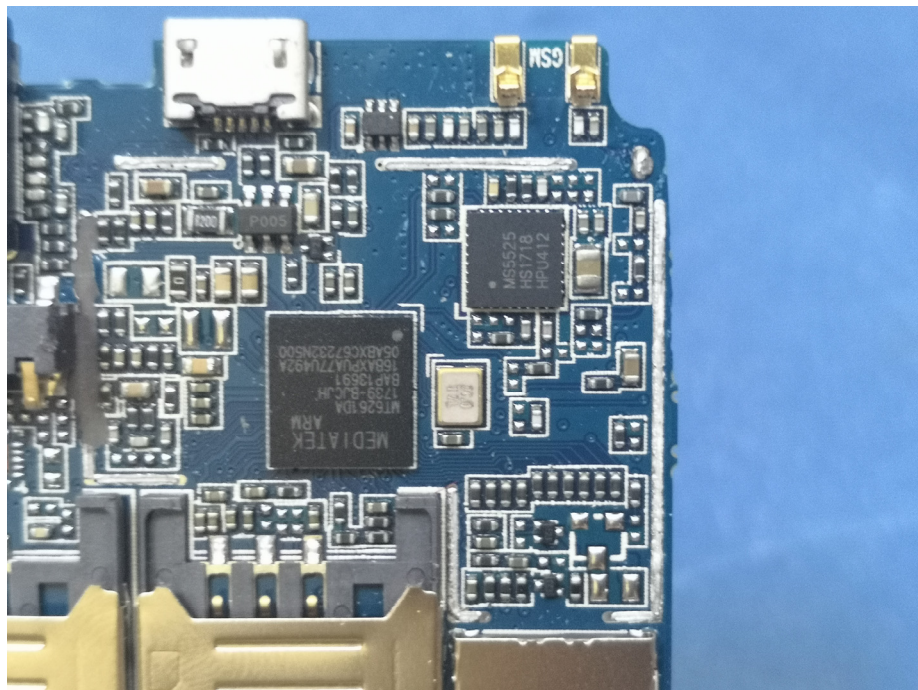

EUT – Internal View Model Selfy Pro FCC ID:GAO-SM280

Appendix WTS18S09124233W_Photo

Appendix WTS18S09124233W_Photo

Appendix WTS18S09124233W_Photo

====End====