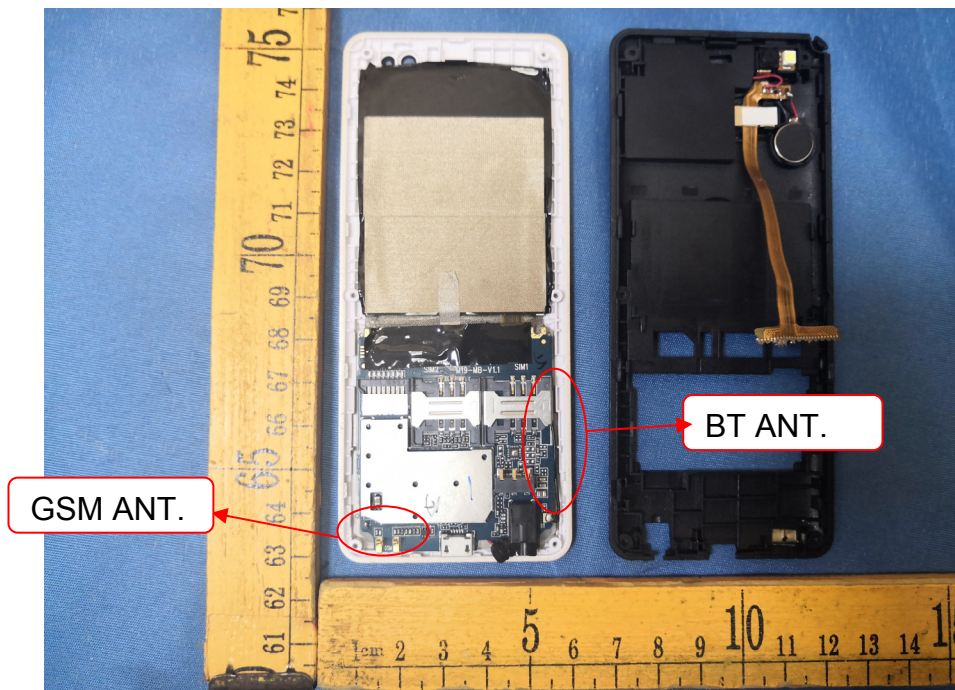

EUT – Internal View Model Selfy Pro FCC ID:GAO-SM280

Appendix WTS18S09124233W_Photo

Appendix WTS18S09124233W_Photo

Appendix WTS18S09124233W_Photo

====End====