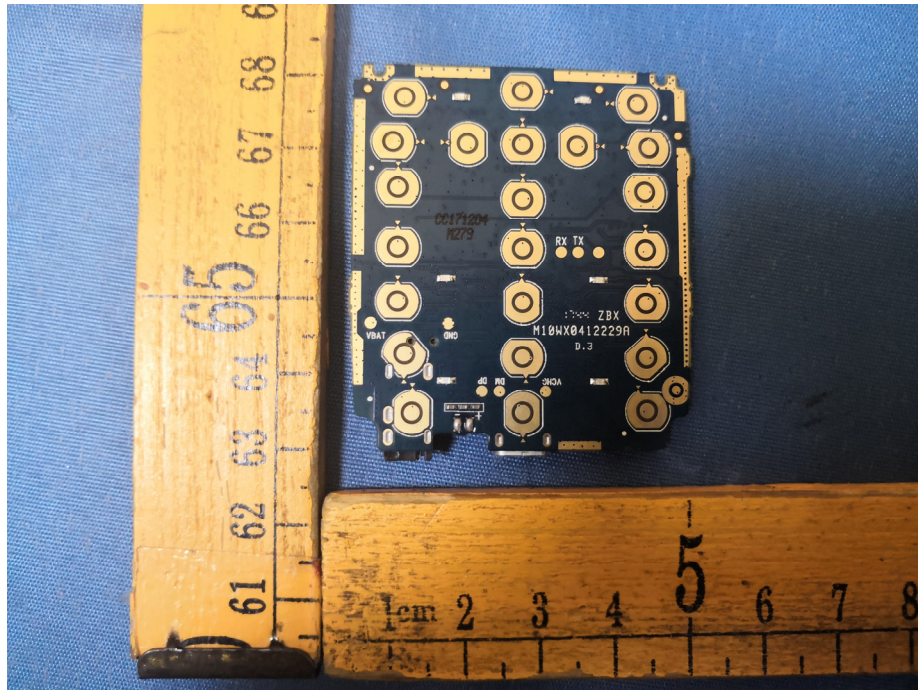

EUT – Internal View Model Selfy Pro FCC ID:GAO-SM280

Appendix WTS18S09124233W_Photo

Appendix WTS18S09124233W_Photo

Appendix WTS18S09124233W_Photo

====End====