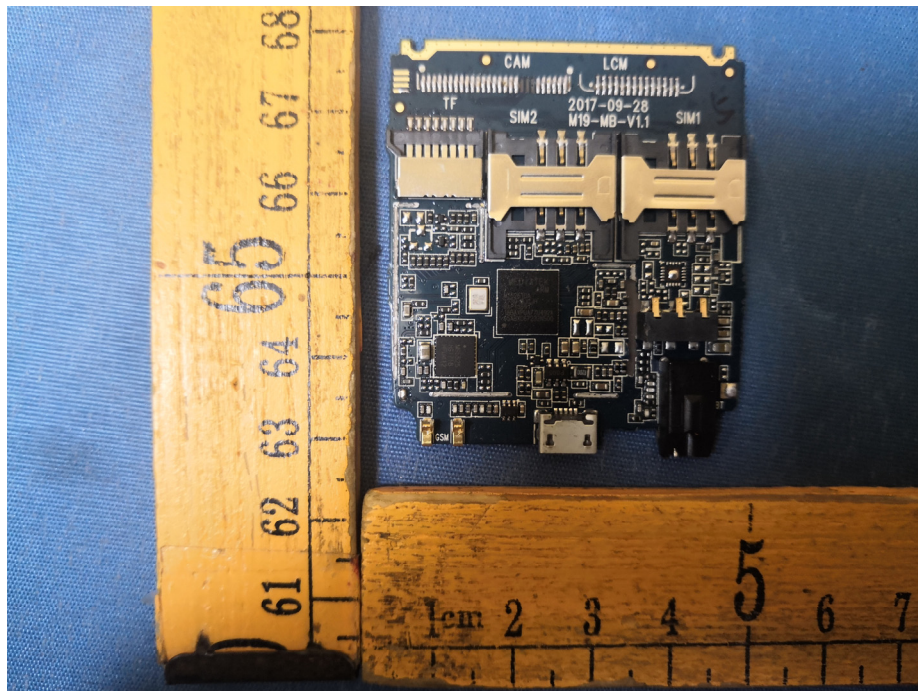

EUT – Internal View Model Selfy Pro FCC ID:GAO-SM280

Appendix WTS18S09124233W_Photo

Appendix WTS18S09124233W_Photo

Appendix WTS18S09124233W_Photo

====End====