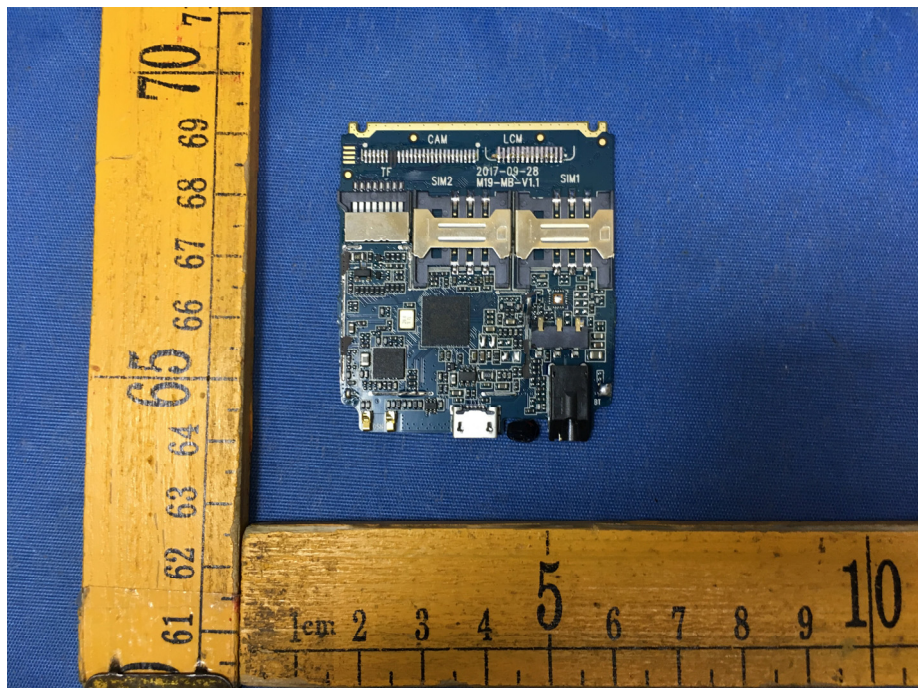

EUT – Internal View Model Selfy Plus FCC ID: GAO-SM278

Appendix WTS18S02102821W\_Photo

Appendix WTS18S02102821W\_Photo

---

Appendix WTS18S02102821W\_Photo

## Appendix WTS18S02102821W\_Photo

---

====End=====