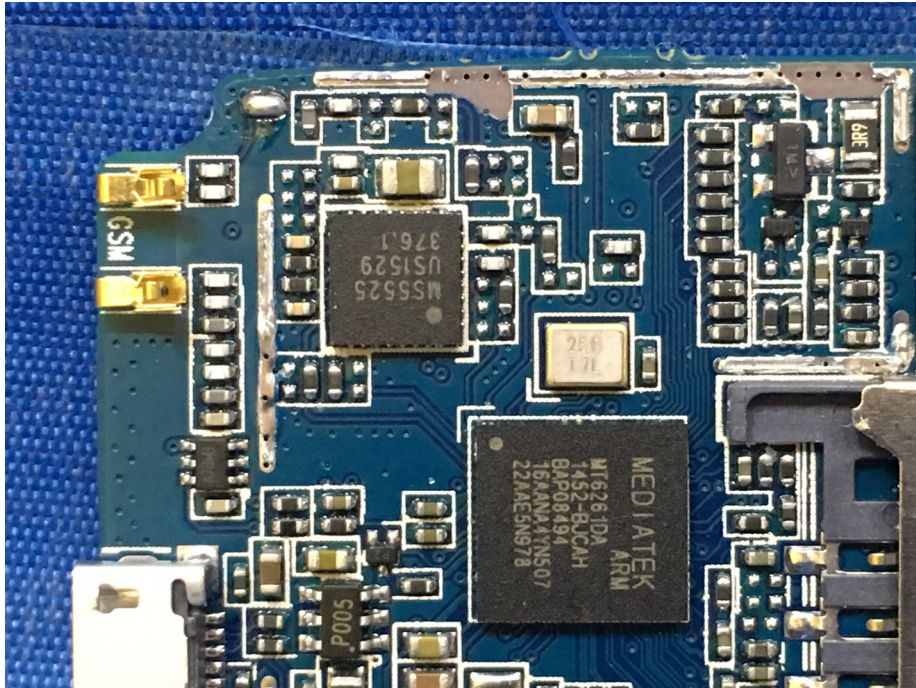

EUT – Internal View Model Selfy Plus FCC ID: GAO-SM278

Appendix WTS18S02102821W\_Photo

Appendix WTS18S02102821W\_Photo

---

Appendix WTS18S02102821W\_Photo

## Appendix WTS18S02102821W\_Photo

---

====End=====