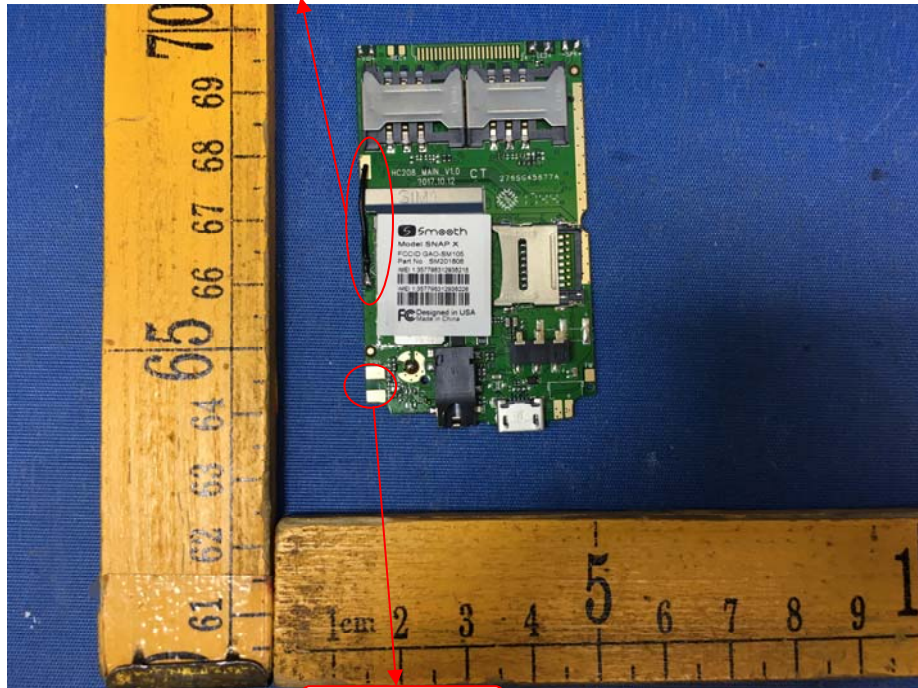

EUT – Internal View Model SNAP X FCC ID: GAO-SM105

Appendix WTS18S04107502W_Photo

Appendix WTS18S04107502W_Photo

BT ANT.

GSM ANT.

Appendix WTS18S04107502W_Photo

Appendix WTS18S04107502W_Photo

====End=====