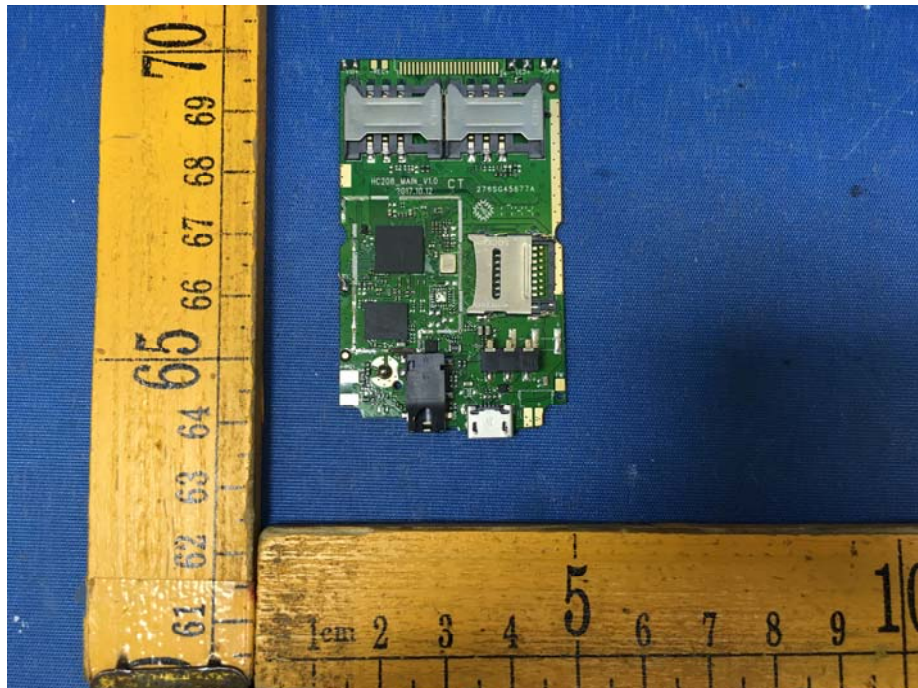

EUT – Internal View Model SNAP X FCC ID: GAO-SM105

Appendix WTS18S04107502W_Photo

Appendix WTS18S04107502W_Photo

BT ANT.

GSM ANT.

Appendix WTS18S04107502W_Photo

Appendix WTS18S04107502W_Photo

====End=====