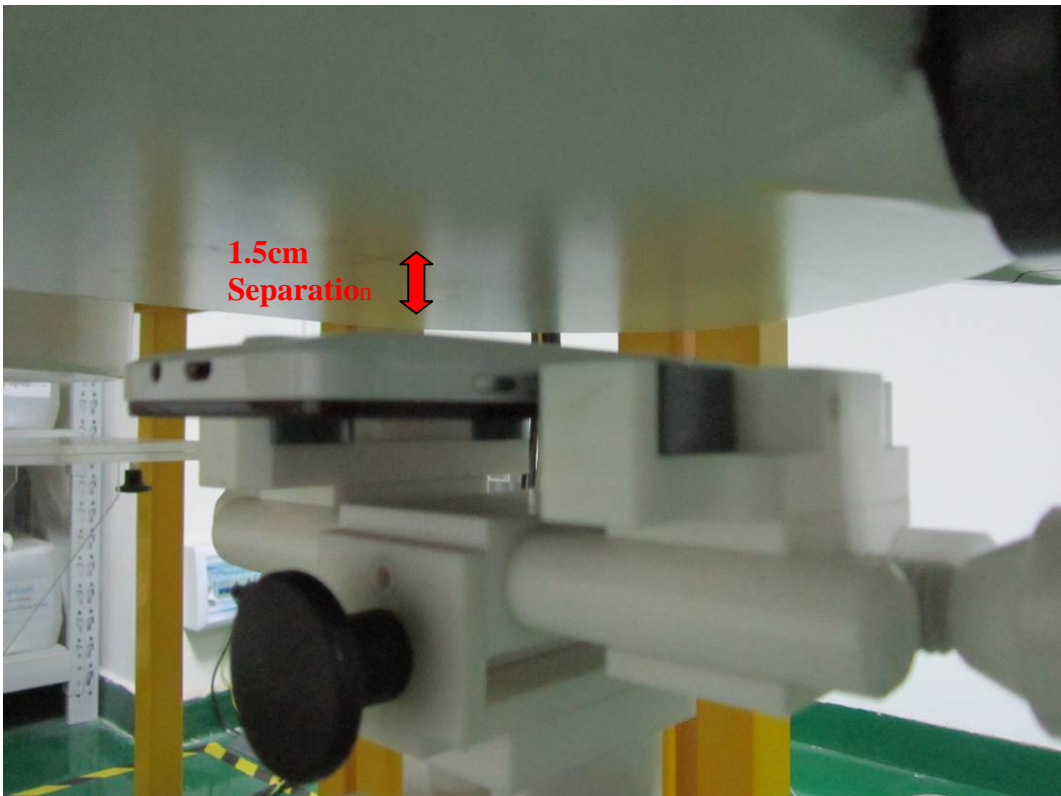

Annex B SAR System PHOTOGRAPHS

Liquid depth $\geq 15\text{cm}$

Annex C SETUP PHOTOGRAPHS

Right Head Touch View

Right Head Tilt View

Left Head Touch View

Left Head Tilt View

Body Setup Photo (LCD UP)

Body Setup Photo (LCD DOWN)

Body Setup Photo (LCD DOWN With Headset)

Annex D EUT PHOTOGRAPHS

EUT-Front Side View

EUT-Back Side View

EU-Uncover View