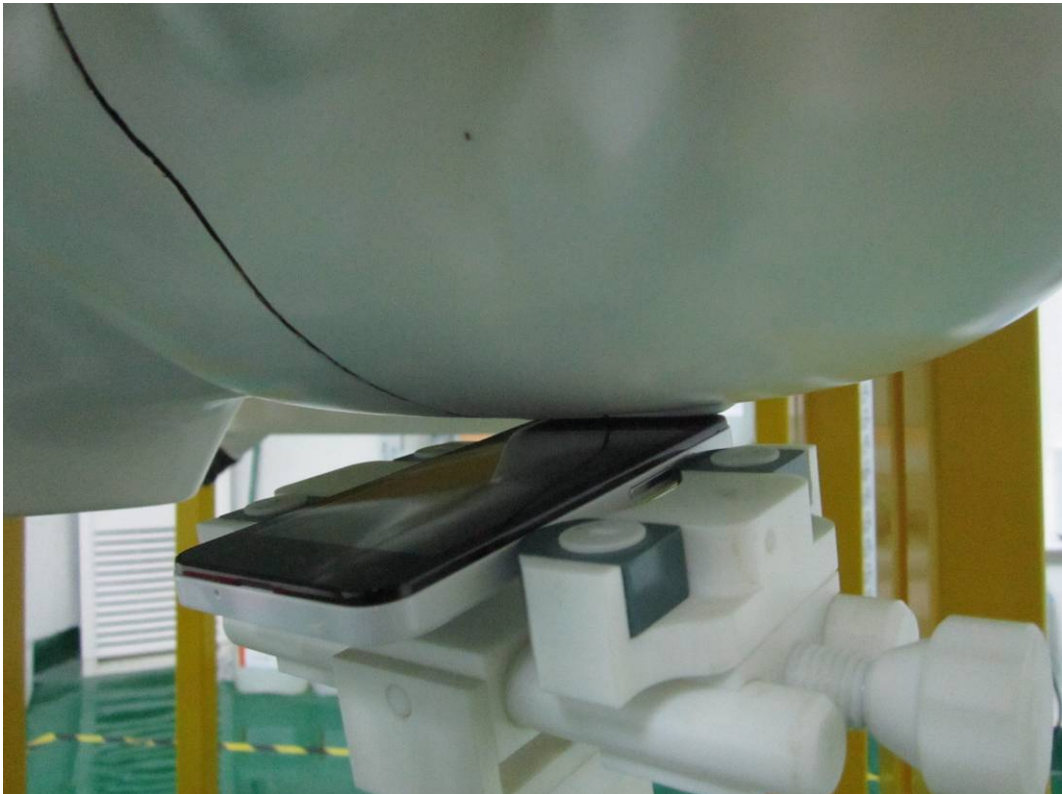

Annex B SAR System PHOTOGRAPHS

Liquid depth $\geq 15\text{cm}$

Annex C SETUP PHOTOGRAPHS

Right Head Touch View

Right Head Tilt View

Left Head Touch View

Left Head Tilt View

Body Setup Photo (LCD UP)

Body Setup Photo (LCD DOWN)

Body Setup Photo (LCD DOWN With Headset)

Annex D EUT PHOTOGRAPHS

EUT-Front Side View

EUT-Back Side View

EU-Uncover View