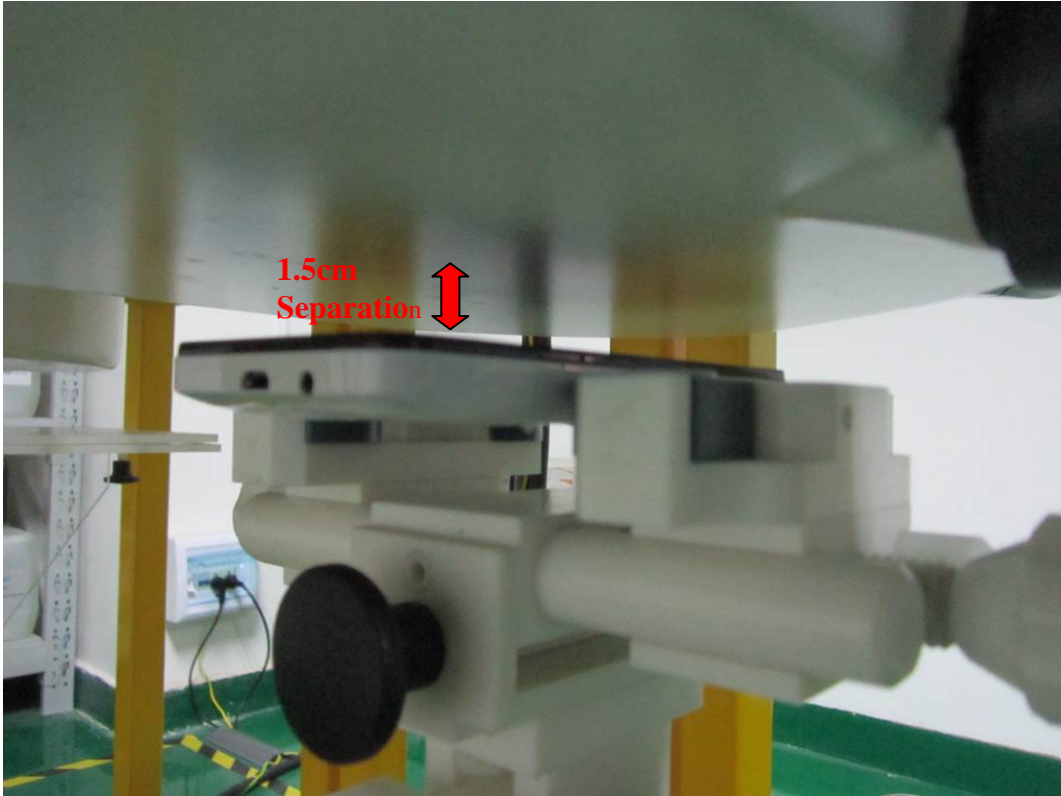

Annex B SAR System PHOTOGRAPHS

Liquid depth $\geq 15\text{cm}$

Annex C SETUP PHOTOGRAPHS

Right Head Touch View

Right Head Tilt View

Left Head Touch View

Left Head Tilt View

Body Setup Photo (LCD UP)

Body Setup Photo (LCD DOWN)

Body Setup Photo (LCD DOWN With Headset)

Annex D EUT PHOTOGRAPHS

EUT-Front Side View

EUT-Back Side View

EU-Uncover View