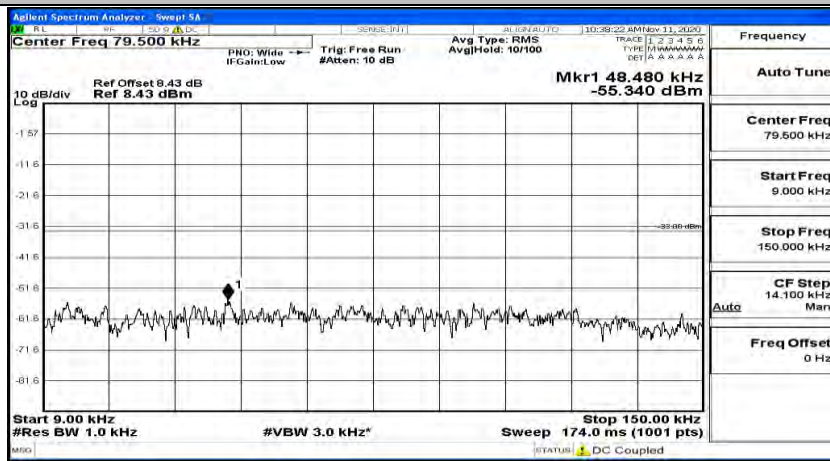

(Channel Bandwidth: 5 MHz)_HCH_QPSK_1RB#12

(Channel Bandwidth: 5 MHz)_HCH_QPSK_1RB#24

(Channel Bandwidth: 5 MHz)_LCH_16QAM_1RB#0

(Channel Bandwidth: 5 MHz)_LCH_16QAM_1RB#12

(Channel Bandwidth: 5 MHz) LCH_16QAM_1RB#24