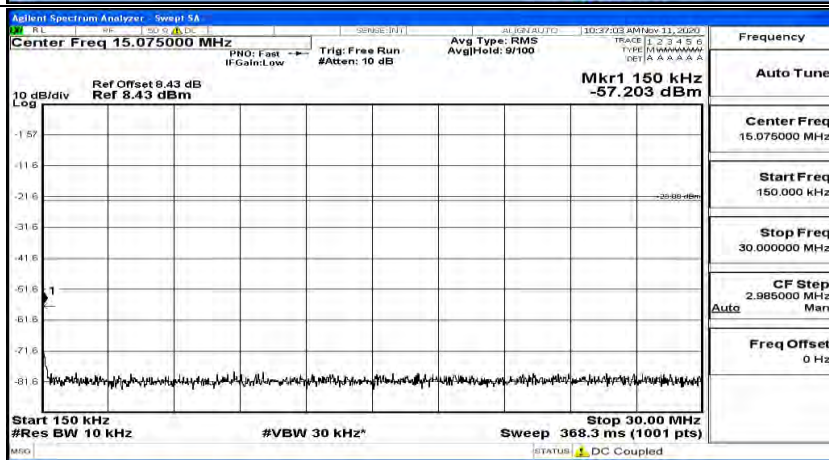

(Channel Bandwidth: 3 MHz)_HCH_16QAM_1RB#0

(Channel Bandwidth: 3 MHz)_HCH_16QAM_1RB#7

(Channel Bandwidth: 3 MHz)_HCH_16QAM_1RB#14

Channel Bandwidth: 5 MHz

(Channel Bandwidth: 5 MHz)_LCH_QPSK_1RB#0

(Channel Bandwidth: 5 MHz)_LCH_QPSK_1RB#12