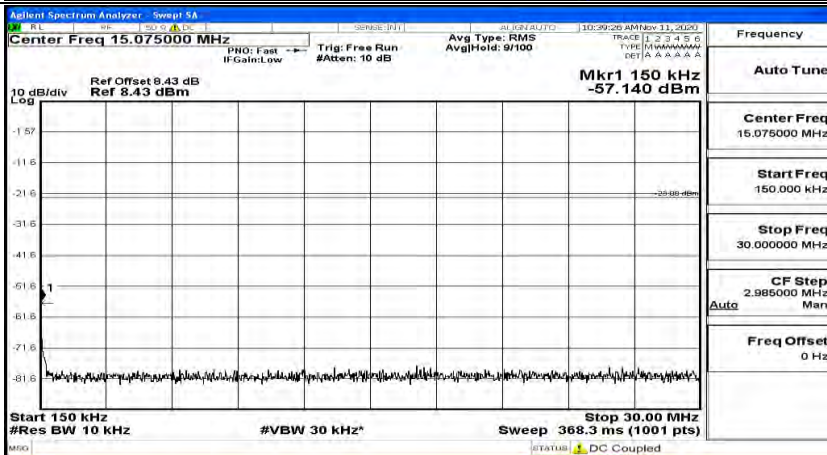

(Channel Bandwidth: 5 MHz)_MCH_16QAM_1RB#0

(Channel Bandwidth: 5 MHz)_MCH_16QAM_1RB#12