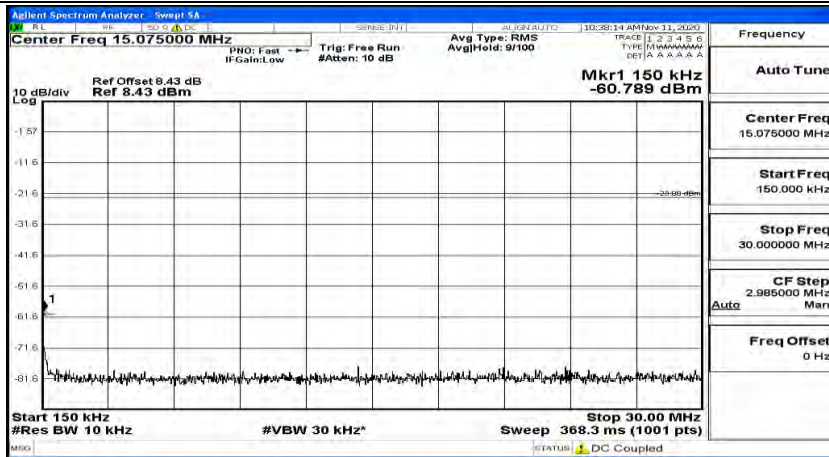

(Channel Bandwidth: 5 MHz)_HCH_QPSK_1RB#12

(Channel Bandwidth: 5 MHz)_HCH_QPSK_1RB#24

(Channel Bandwidth: 5 MHz)_LCH_16QAM_1RB#0

(Channel Bandwidth: 5 MHz)_LCH_16QAM_1RB#12

(Channel Bandwidth: 5 MHz) LCH_16QAM_1RB#24