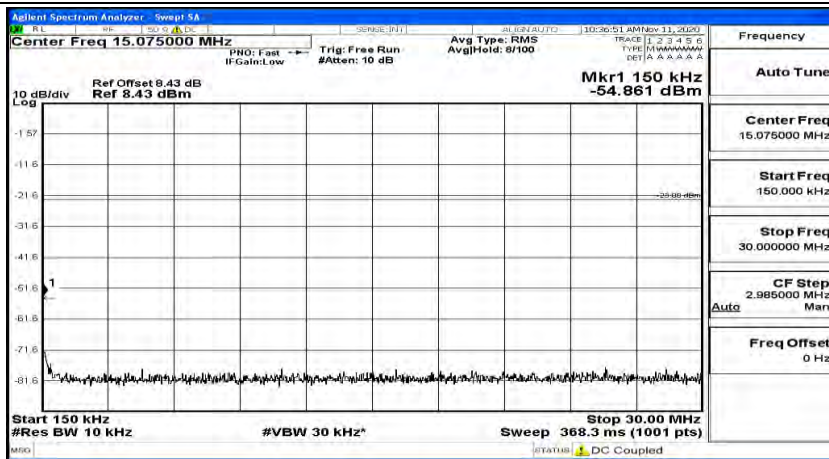

(Channel Bandwidth: 3 MHz)_HCH_16QAM_1RB#7