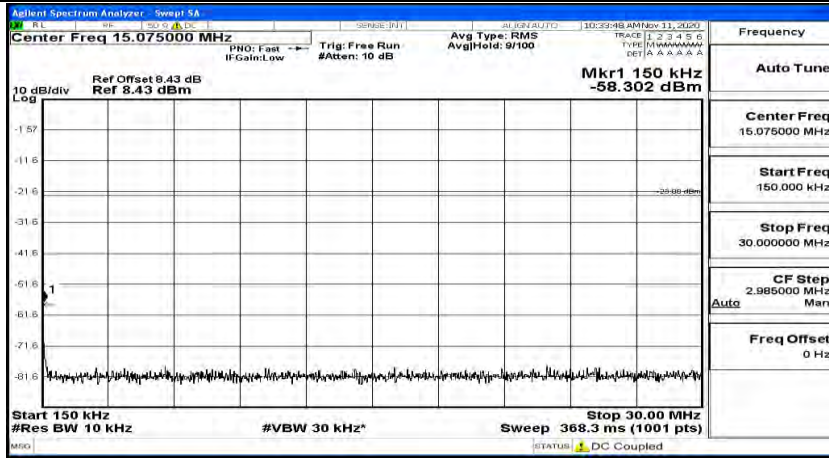

(Channel Bandwidth: 3 MHz)_HCH_QPSK_1RB#7

(Channel Bandwidth: 3 MHz)_HCH_QPSK_1RB#14

(Channel Bandwidth: 3 MHz)_LCH_16QAM_1RB#0

(Channel Bandwidth: 3 MHz)_LCH_16QAM_1RB#7

(Channel Bandwidth: 3 MHz)_LCH_16QAM_1RB#14

(Channel Bandwidth: 3 MHz)_MCH_16QAM_1RB#0

Frequency
Auto Tune
Center Freq 79.500 kHz
Start Freq 9.000 kHz
Stop Freq 150.000 kHz
CF Step 14.100 kHz Man
Freq Offset 0 Hz

Frequency
Auto Tune
Center Freq 15.075000 MHz
Start Freq 150.000 kHz
Stop Freq 30.000000 MHz
CF Step 2.985000 MHz Man
Freq Offset 0 Hz