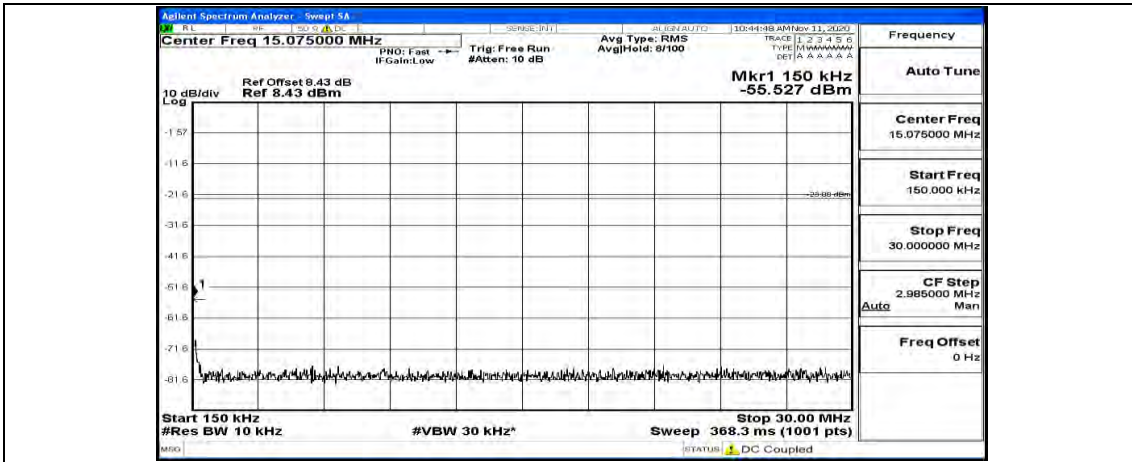

Channel Bandwidth: 10 MHz_HCH_QPSK_1RB#0

Channel Bandwidth: 10 MHz_HCH_QPSK_1RB#24

Channel Bandwidth: 10 MHz_HCH_QPSK_1RB#49

Channel Bandwidth: 10 MHz_LCH_16QAM_1RB#0

Channel Bandwidth: 10 MHz_LCH_16QAM_1RB#24