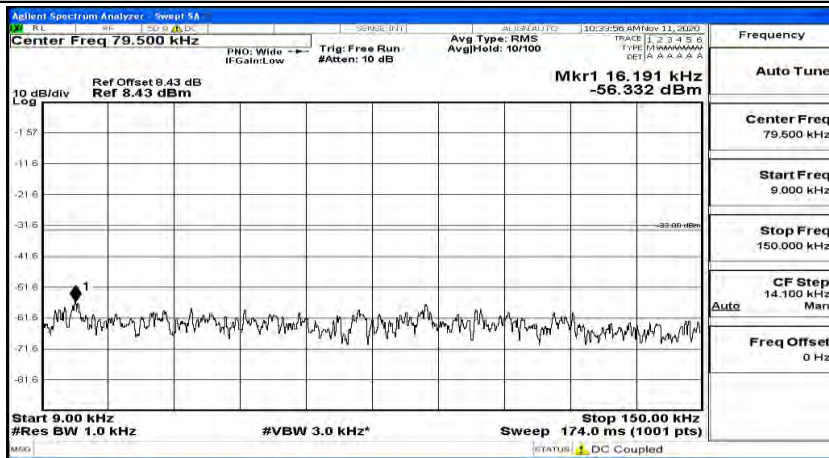

(Channel Bandwidth: 3 MHz)_HCH_QPSK_1RB#7

(Channel Bandwidth: 3 MHz)_HCH_QPSK_1RB#14

(Channel Bandwidth: 3 MHz)_LCH_16QAM_1RB#0

(Channel Bandwidth: 3 MHz)_LCH_16QAM_1RB#7

(Channel Bandwidth: 3 MHz)_LCH_16QAM_1RB#14

(Channel Bandwidth: 3 MHz)_MCH_16QAM_1RB#0

Frequency
Auto Tune
Center Freq 79.500 kHz
Start Freq 9.000 kHz
Stop Freq 150.000 kHz
CF Step 14.100 kHz Man
Freq Offset 0 Hz

Frequency
Auto Tune
Center Freq 15.075000 MHz
Start Freq 150.000 kHz
Stop Freq 30.000000 MHz
CF Step 2.985000 MHz Man
Freq Offset 0 Hz