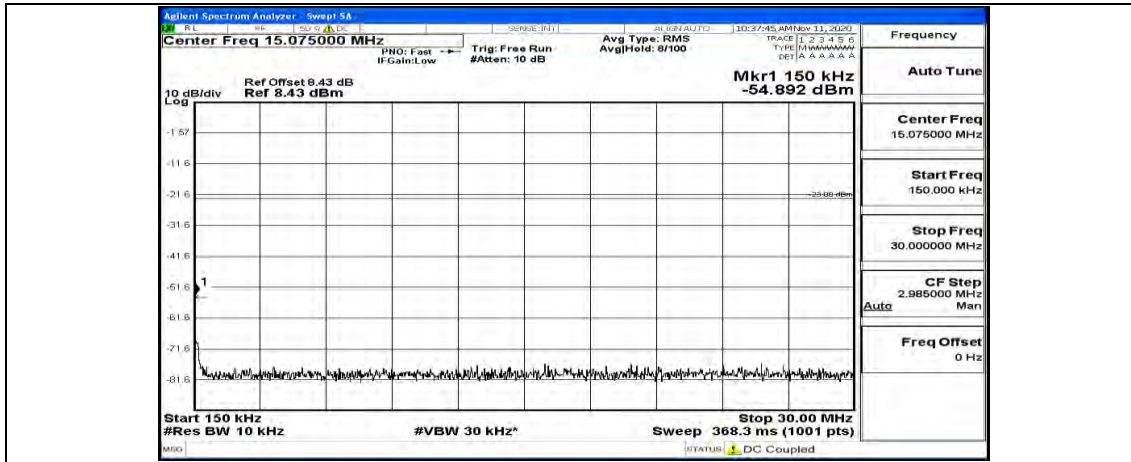

(Channel Bandwidth: 3 MHz)_HCH_16QAM_1RB#0

(Channel Bandwidth: 3 MHz)_HCH_16QAM_1RB#7

(Channel Bandwidth: 3 MHz)_HCH_16QAM_1RB#14

Channel Bandwidth: 5 MHz

(Channel Bandwidth: 5 MHz)_LCH_QPSK_1RB#0

(Channel Bandwidth: 5 MHz)_LCH_QPSK_1RB#12

(Channel Bandwidth: 5 MHz)_LCH_QPSK_1RB#24

(Channel Bandwidth: 5 MHz)_MCH_QPSK_1RB#0

(Channel Bandwidth: 5 MHz) MCH_QPSK_1RB#12

(Channel Bandwidth: 5 MHz) MCH_QPSK_1RB#24

(Channel Bandwidth: 5 MHz)_HCH_QPSK_1RB#0