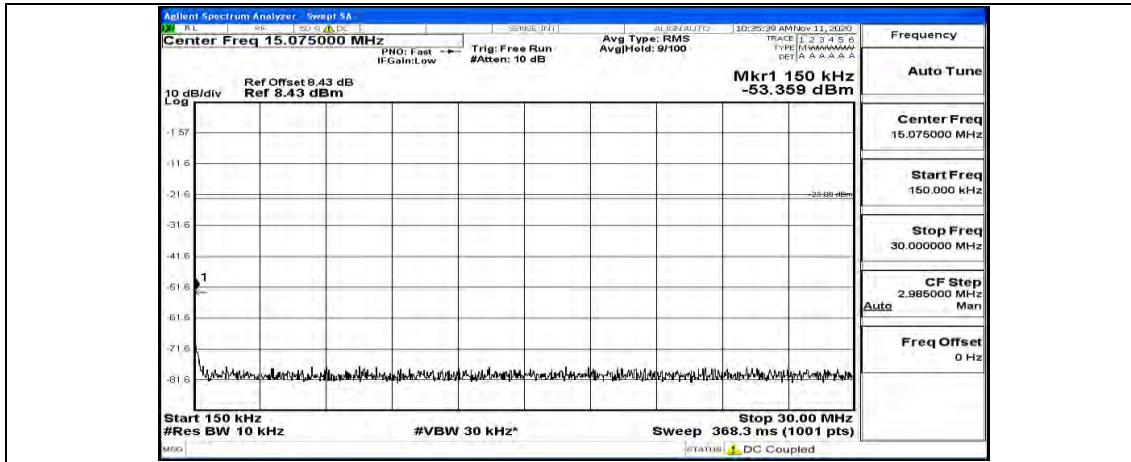

(Channel Bandwidth: 3 MHz)_MCH_16QAM_1RB#0

Frequency
Auto Tune
Center Freq 79.500 kHz
Start Freq 9.000 kHz
Stop Freq 150.000 kHz
CF Step 14.100 kHz Man
Freq Offset 0 Hz

Frequency
Auto Tune
Center Freq 15.075000 MHz
Start Freq 150.000 kHz
Stop Freq 30.000000 MHz
CF Step 2.985000 MHz Man
Freq Offset 0 Hz

Frequency
Auto Tune
Center Freq 13.015000000 GHz
Start Freq 30.000000 MHz
Stop Freq 26.000000000 GHz
CF Step 2.597000000 GHz Man
Freq Offset 0 Hz

(Channel Bandwidth: 3 MHz)_MCH_16QAM_1RB#7

(Channel Bandwidth: 3 MHz)_MCH_16QAM_1RB#14