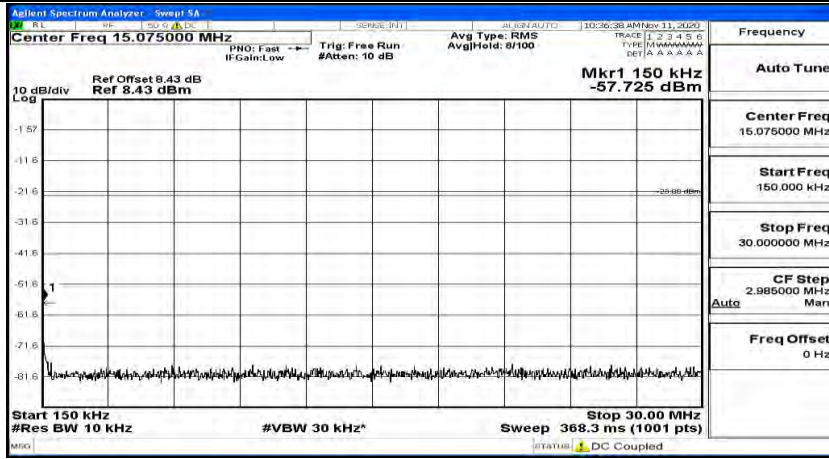

(Channel Bandwidth: 3 MHz)_HCH_16QAM_1RB#7