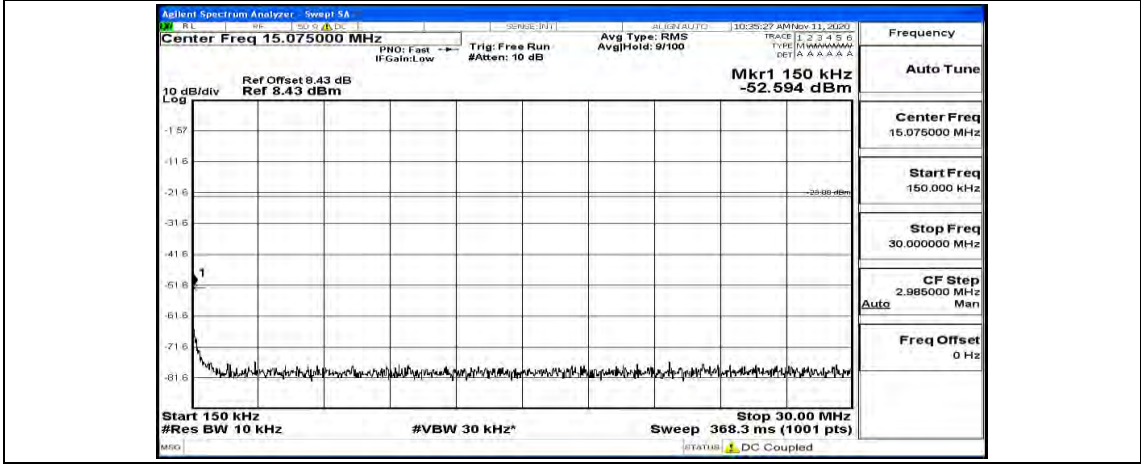

(Channel Bandwidth: 3 MHz)_MCH_16QAM_1RB#14