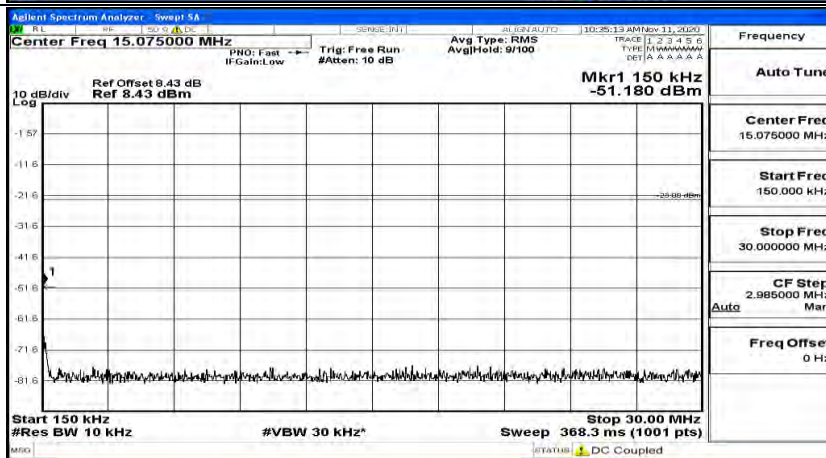

(Channel Bandwidth: 3 MHz)_HCH_QPSK_1RB#7

(Channel Bandwidth: 3 MHz)_HCH_QPSK_1RB#14

(Channel Bandwidth: 3 MHz)_LCH_16QAM_1RB#0

(Channel Bandwidth: 3 MHz)_LCH_16QAM_1RB#7

(Channel Bandwidth: 3 MHz)_LCH_16QAM_1RB#14

(Channel Bandwidth: 3 MHz)_MCH_16QAM_1RB#0

Frequency
Auto Tune
Center Freq 79.500 kHz
Start Freq 9.000 kHz
Stop Freq 150.000 kHz
CF Step 14.100 kHz Man
Freq Offset 0 Hz

Frequency
Auto Tune
Center Freq 15.075000 MHz
Start Freq 150.000 kHz
Stop Freq 30.000000 MHz
CF Step 2.985000 MHz Man
Freq Offset 0 Hz