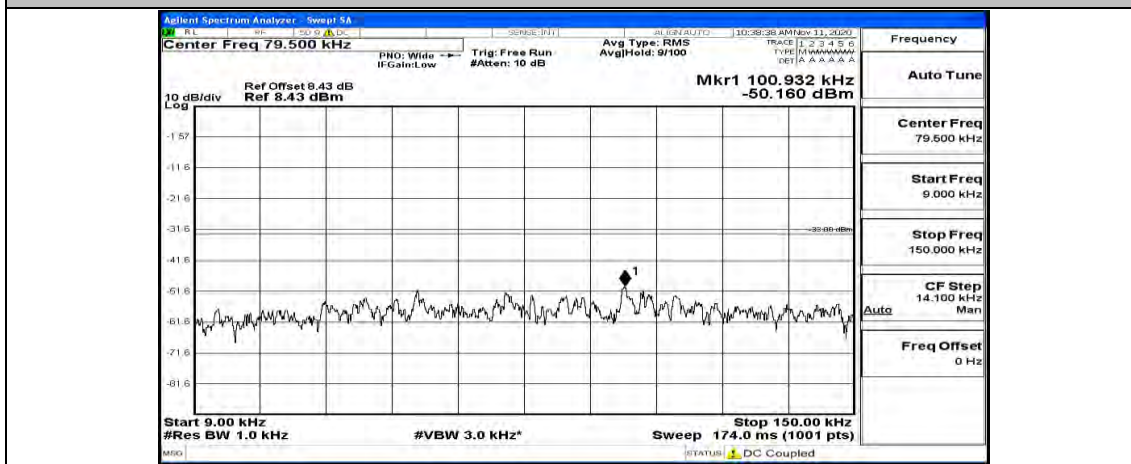

(Channel Bandwidth: 5 MHz)_MCH_QPSK_1RB#0