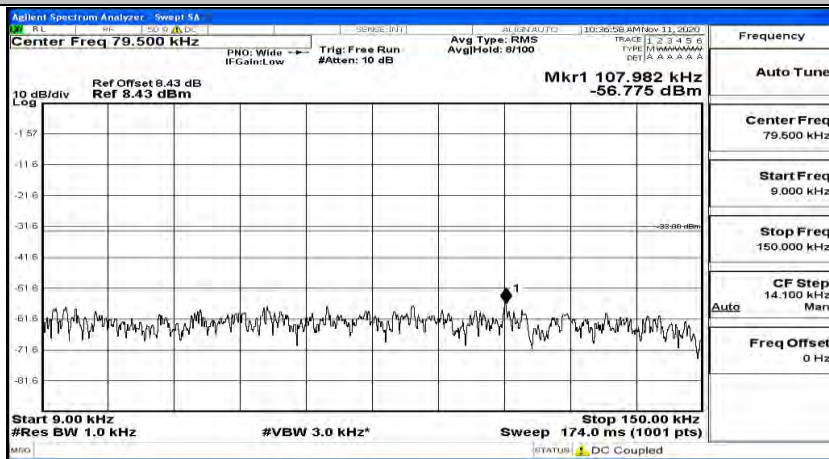

(Channel Bandwidth: 3 MHz)_HCH_16QAM_1RB#0

(Channel Bandwidth: 3 MHz)_HCH_16QAM_1RB#7

(Channel Bandwidth: 3 MHz)_HCH_16QAM_1RB#14

Channel Bandwidth: 5 MHz

(Channel Bandwidth: 5 MHz)_LCH_QPSK_1RB#0

(Channel Bandwidth: 5 MHz)_LCH_QPSK_1RB#12