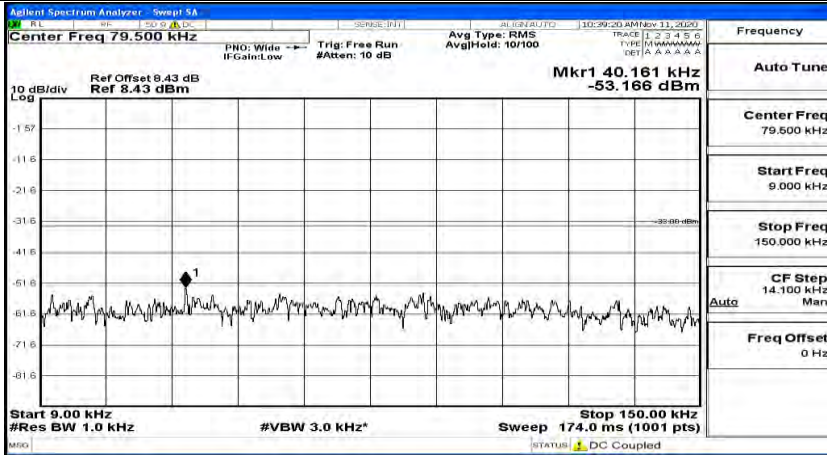

(Channel Bandwidth: 5 MHz)_MCH_16QAM_1RB#0

(Channel Bandwidth: 5 MHz)_MCH_16QAM_1RB#12