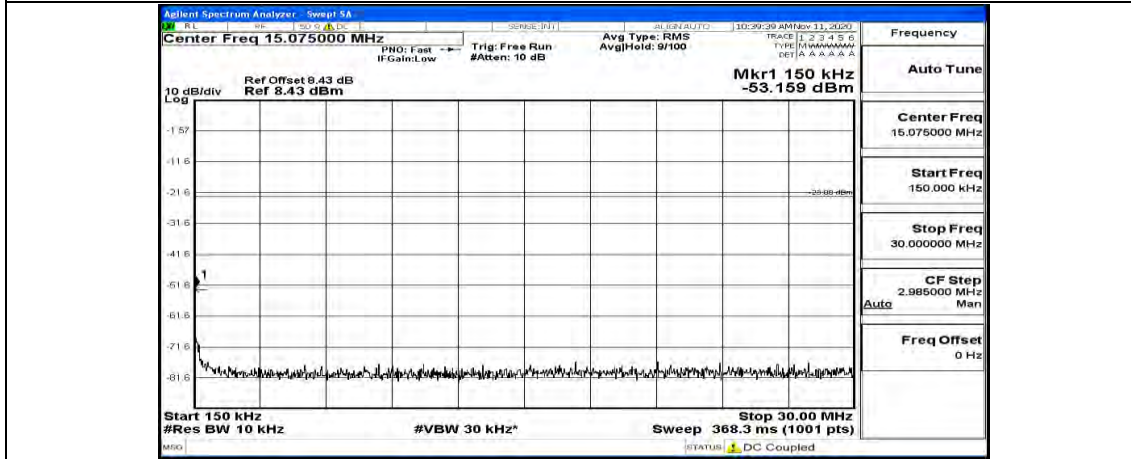

(Channel Bandwidth: 5 MHz)_MCH_16QAM_1RB#24