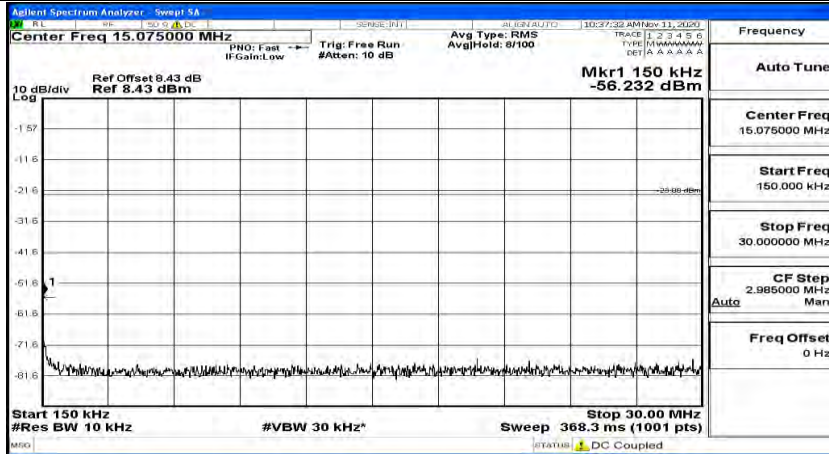

(Channel Bandwidth: 3 MHz)_HCH_16QAM_1RB#0

(Channel Bandwidth: 3 MHz)_HCH_16QAM_1RB#7

(Channel Bandwidth: 3 MHz)_HCH_16QAM_1RB#14

Channel Bandwidth: 5 MHz

(Channel Bandwidth: 5 MHz)_LCH_QPSK_1RB#0

(Channel Bandwidth: 5 MHz)_LCH_QPSK_1RB#12