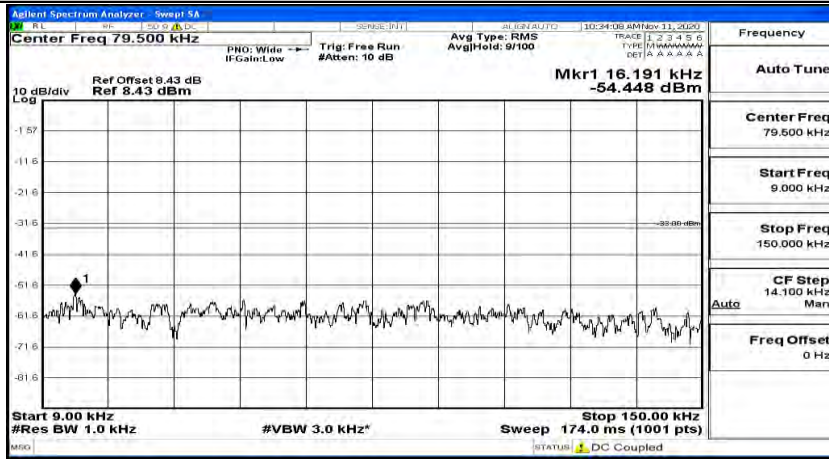

(Channel Bandwidth: 3 MHz)_HCH_QPSK_1RB#7

(Channel Bandwidth: 3 MHz)_HCH_QPSK_1RB#14

(Channel Bandwidth: 3 MHz)_LCH_16QAM_1RB#0

(Channel Bandwidth: 3 MHz)_LCH_16QAM_1RB#7

(Channel Bandwidth: 3 MHz)_LCH_16QAM_1RB#14

(Channel Bandwidth: 3 MHz)_MCH_16QAM_1RB#0

Frequency
Auto Tune
Center Freq 79.500 kHz
Start Freq 9.000 kHz
Stop Freq 150.000 kHz
CF Step 14.100 kHz Man
Freq Offset 0 Hz

Frequency
Auto Tune
Center Freq 15.075000 MHz
Start Freq 150.000 kHz
Stop Freq 30.000000 MHz
CF Step 2.985000 MHz Man
Freq Offset 0 Hz