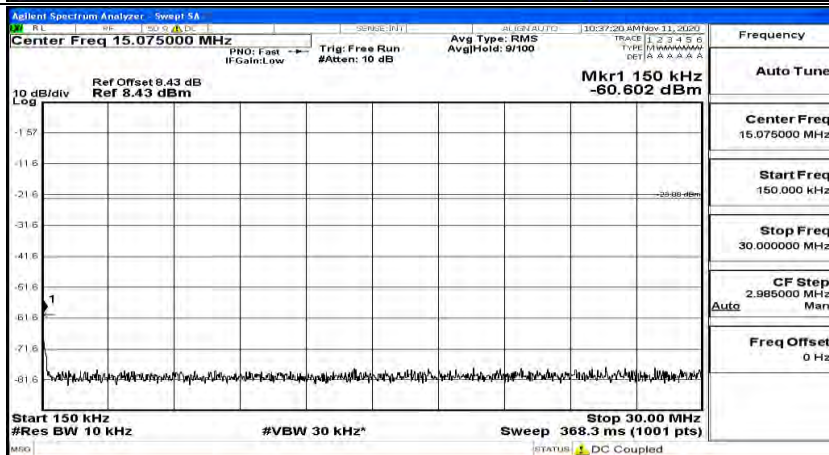

(Channel Bandwidth: 3 MHz)_HCH_16QAM_1RB#0

(Channel Bandwidth: 3 MHz)_HCH_16QAM_1RB#7

(Channel Bandwidth: 3 MHz)_HCH_16QAM_1RB#14

Channel Bandwidth: 5 MHz

(Channel Bandwidth: 5 MHz)_LCH_QPSK_1RB#0

(Channel Bandwidth: 5 MHz)_LCH_QPSK_1RB#12