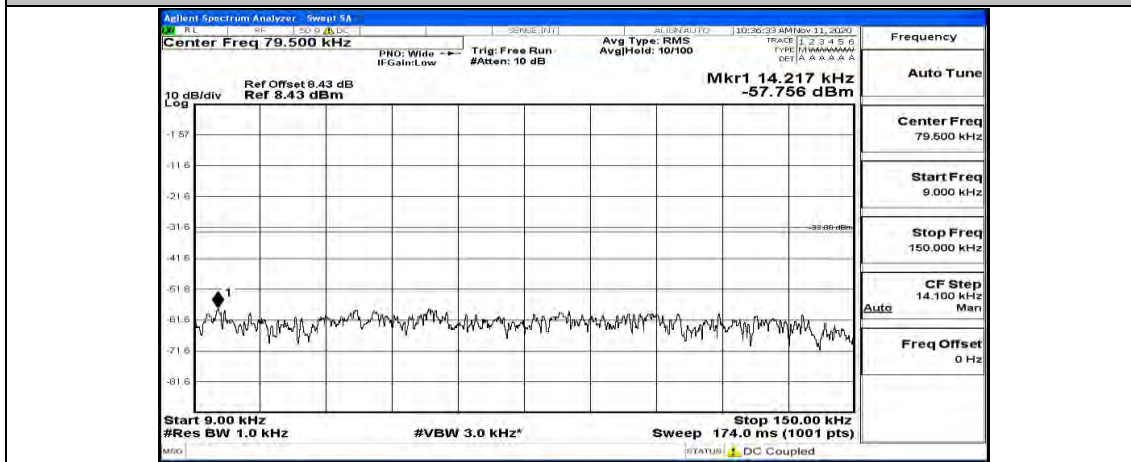

(Channel Bandwidth: 3 MHz)_HCH_16QAM_1RB#0