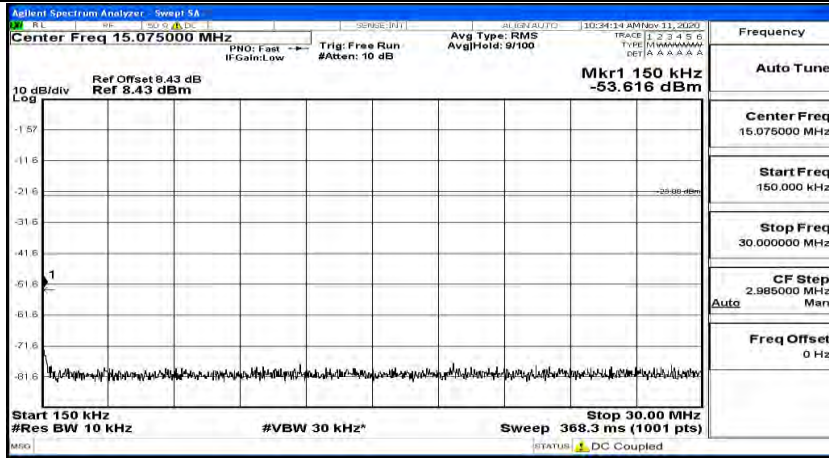

(Channel Bandwidth: 3 MHz)_HCH_QPSK_1RB#7

(Channel Bandwidth: 3 MHz)_HCH_QPSK_1RB#14

(Channel Bandwidth: 3 MHz)_LCH_16QAM_1RB#0

(Channel Bandwidth: 3 MHz)_LCH_16QAM_1RB#7

(Channel Bandwidth: 3 MHz)_LCH_16QAM_1RB#14

(Channel Bandwidth: 3 MHz)_MCH_16QAM_1RB#0

Frequency
Auto Tune
Center Freq 79.500 kHz
Start Freq 9.000 kHz
Stop Freq 150.000 kHz
CF Step 14.100 kHz Man
Freq Offset 0 Hz

Frequency
Auto Tune
Center Freq 15.075000 MHz
Start Freq 150.000 kHz
Stop Freq 30.000000 MHz
CF Step 2.985000 MHz Man
Freq Offset 0 Hz