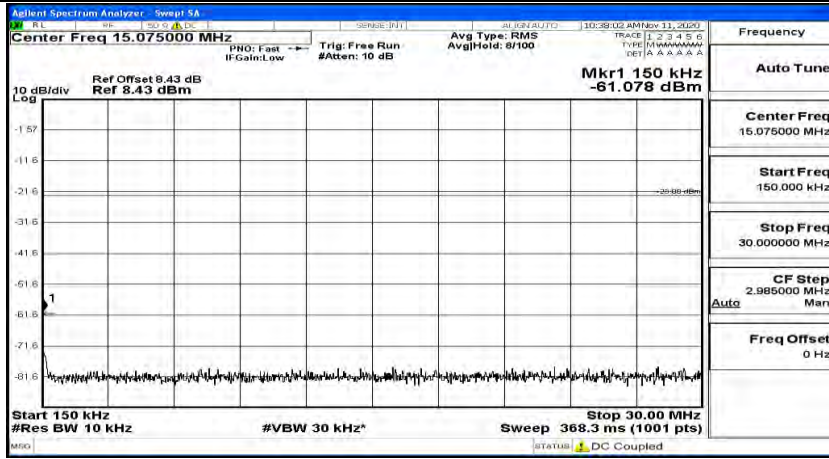

(Channel Bandwidth: 5 MHz)_HCH_QPSK_1RB#12

(Channel Bandwidth: 5 MHz)_HCH_QPSK_1RB#24

(Channel Bandwidth: 5 MHz)_LCH_16QAM_1RB#0

(Channel Bandwidth: 5 MHz)_LCH_16QAM_1RB#12

(Channel Bandwidth: 5 MHz) LCH_16QAM_1RB#24