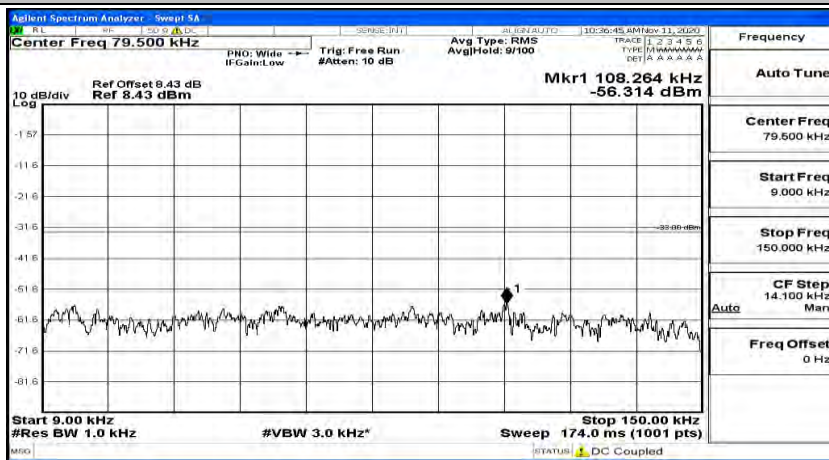

(Channel Bandwidth: 3 MHz)_HCH_16QAM_1RB#7