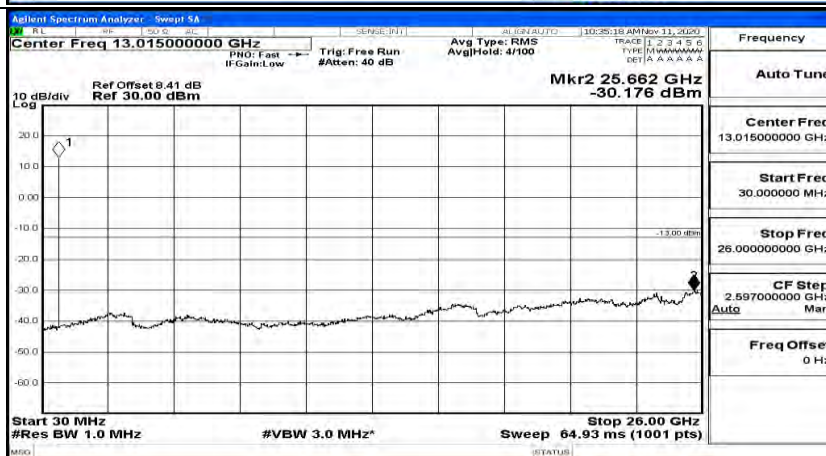

(Channel Bandwidth: 3 MHz)_HCH_QPSK_1RB#7

(Channel Bandwidth: 3 MHz)_HCH_QPSK_1RB#14

(Channel Bandwidth: 3 MHz)_LCH_16QAM_1RB#0

(Channel Bandwidth: 3 MHz)_LCH_16QAM_1RB#7

(Channel Bandwidth: 3 MHz)_LCH_16QAM_1RB#14

(Channel Bandwidth: 3 MHz)_MCH_16QAM_1RB#0

Frequency
Auto Tune
Center Freq 79.500 kHz
Start Freq 9.000 kHz
Stop Freq 150.000 kHz
CF Step 14.100 kHz Man
Freq Offset 0 Hz

Frequency
Auto Tune
Center Freq 15.075000 MHz
Start Freq 150.000 kHz
Stop Freq 30.000000 MHz
CF Step 2.985000 MHz Man
Freq Offset 0 Hz