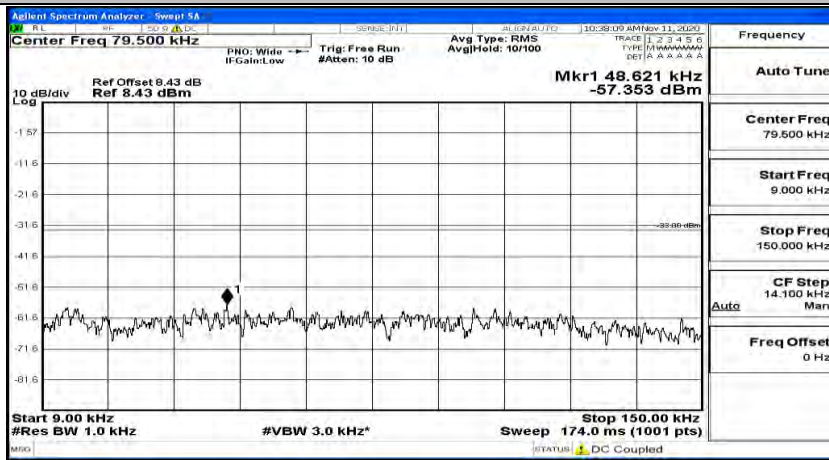

(Channel Bandwidth: 5 MHz)_HCH_QPSK_1RB#12

(Channel Bandwidth: 5 MHz)_HCH_QPSK_1RB#24

(Channel Bandwidth: 5 MHz)_LCH_16QAM_1RB#0

(Channel Bandwidth: 5 MHz)_LCH_16QAM_1RB#12

(Channel Bandwidth: 5 MHz) LCH_16QAM_1RB#24