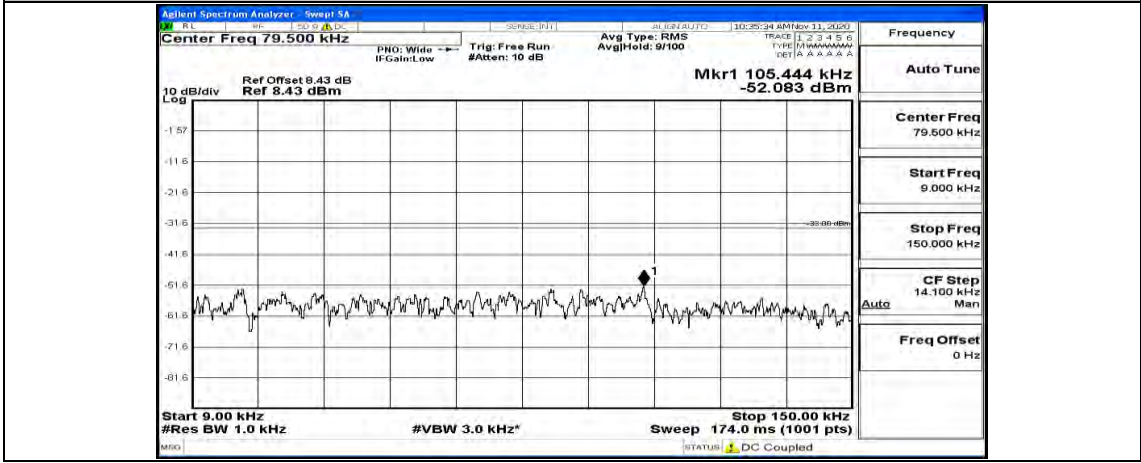

(Channel Bandwidth: 3 MHz)_MCH_16QAM_1RB#14