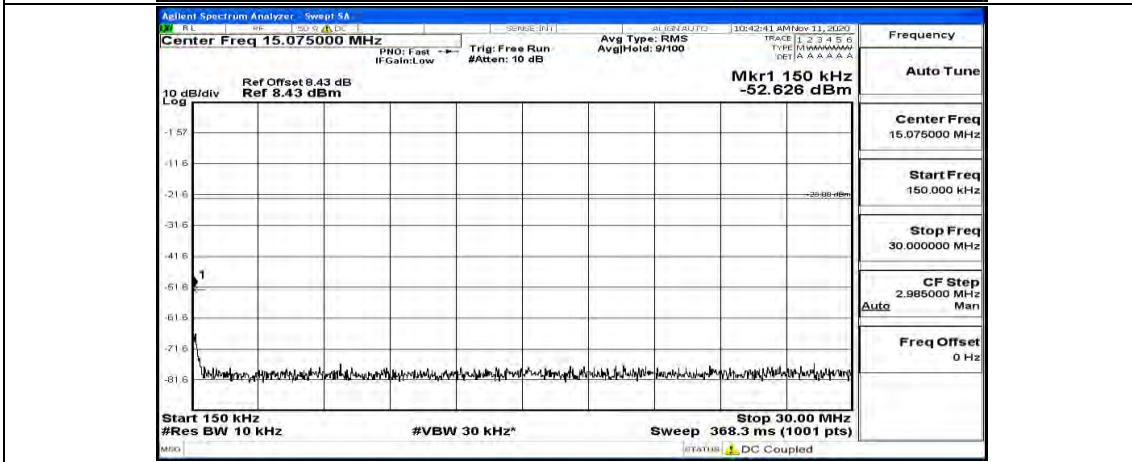

Channel Bandwidth: 10 MHz_LCH_16QAM_1RB#49