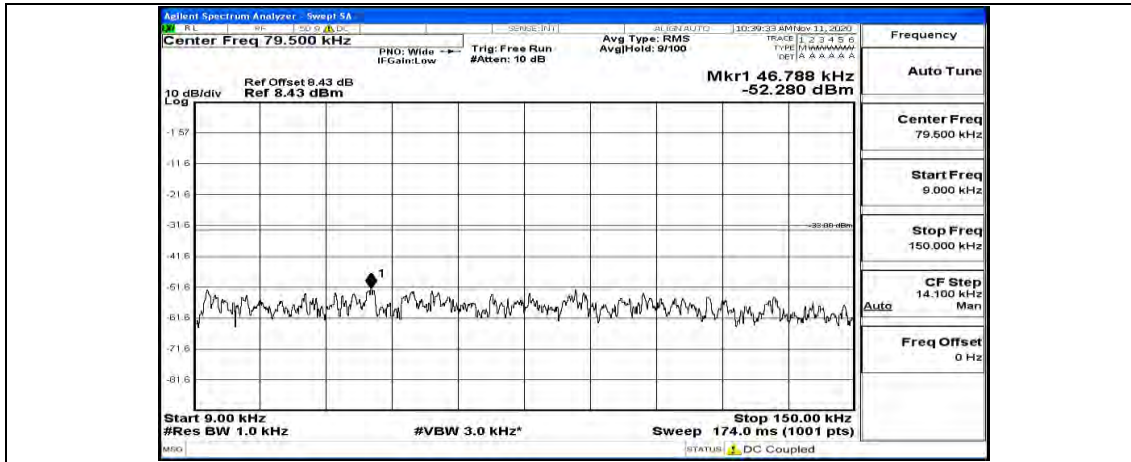

(Channel Bandwidth: 5 MHz)_MCH_16QAM_1RB#24