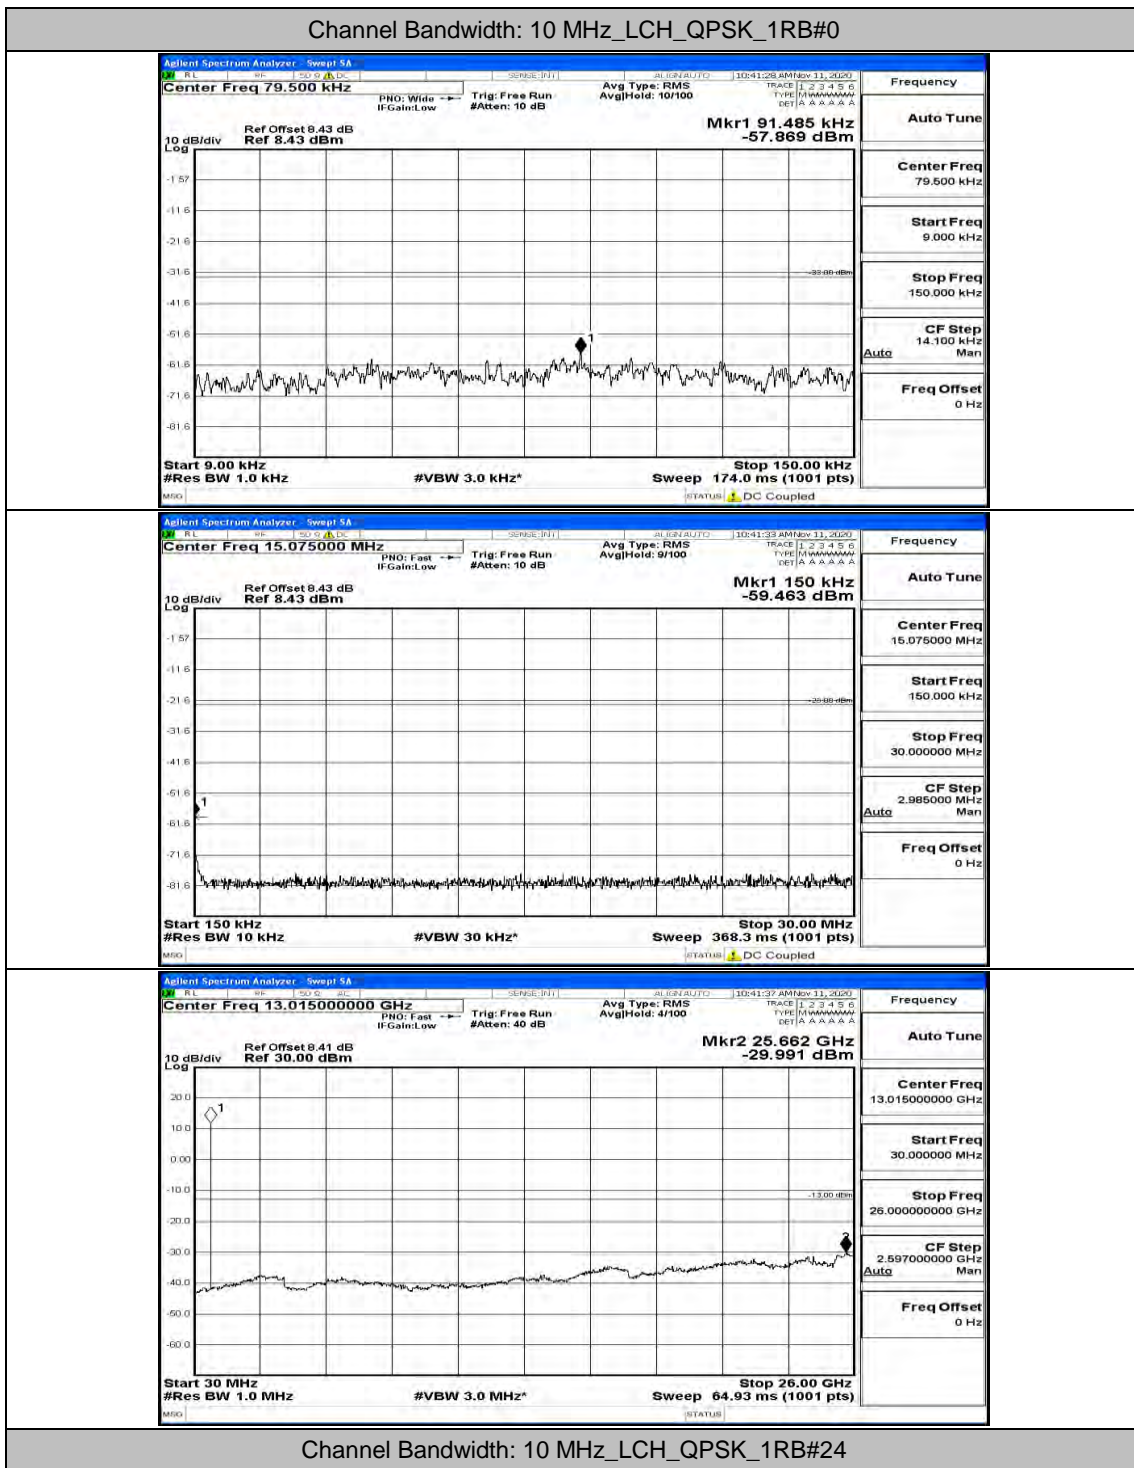

Channel Bandwidth: 10 MHz