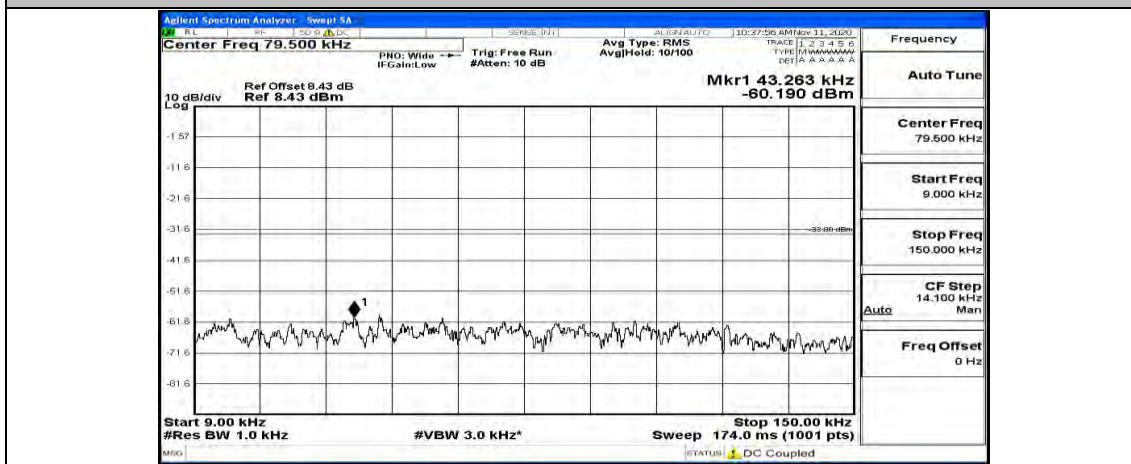

(Channel Bandwidth: 5 MHz)_HCH_QPSK_1RB#12

(Channel Bandwidth: 5 MHz)_HCH_QPSK_1RB#24

(Channel Bandwidth: 5 MHz)_LCH_16QAM_1RB#0

(Channel Bandwidth: 5 MHz)_LCH_16QAM_1RB#12

(Channel Bandwidth: 5 MHz) LCH_16QAM_1RB#24