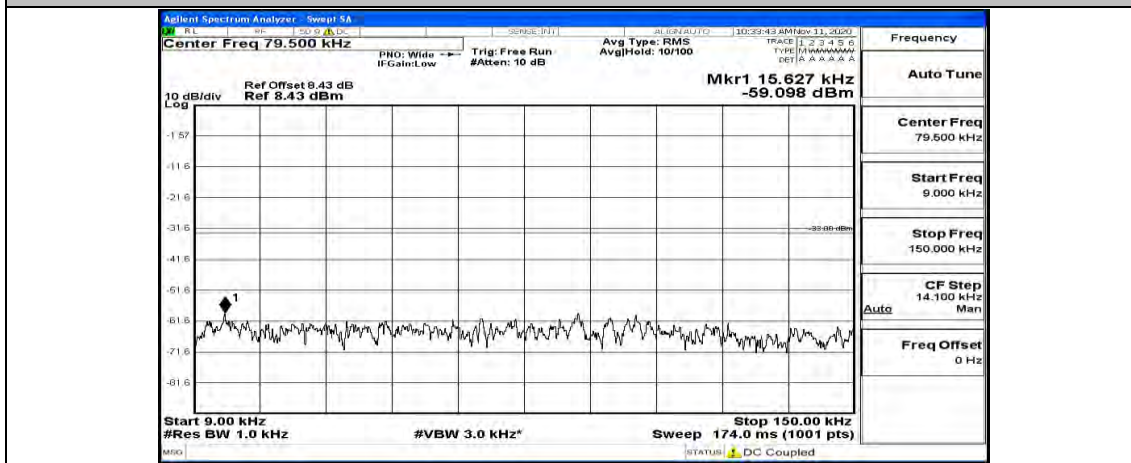

(Channel Bandwidth: 3 MHz)_HCH_QPSK_1RB#7

(Channel Bandwidth: 3 MHz)_HCH_QPSK_1RB#14

(Channel Bandwidth: 3 MHz)_LCH_16QAM_1RB#0

(Channel Bandwidth: 3 MHz)_LCH_16QAM_1RB#7

(Channel Bandwidth: 3 MHz)_LCH_16QAM_1RB#14

(Channel Bandwidth: 3 MHz)_MCH_16QAM_1RB#0

Frequency
Auto Tune
Center Freq 79.500 kHz
Start Freq 9.000 kHz
Stop Freq 150.000 kHz
CF Step 14.100 kHz Man
Freq Offset 0 Hz

Frequency
Auto Tune
Center Freq 15.075000 MHz
Start Freq 150.000 kHz
Stop Freq 30.000000 MHz
CF Step 2.985000 MHz Man
Freq Offset 0 Hz