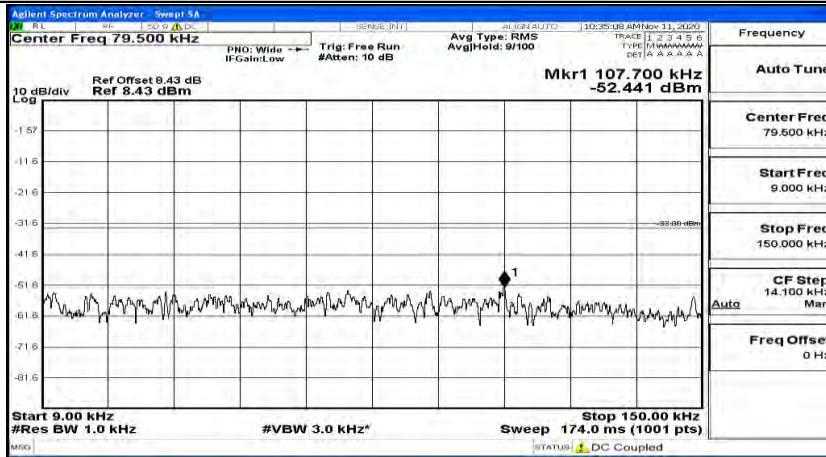

(Channel Bandwidth: 3 MHz)_HCH_QPSK_1RB#7

(Channel Bandwidth: 3 MHz)_HCH_QPSK_1RB#14

(Channel Bandwidth: 3 MHz)_LCH_16QAM_1RB#0

(Channel Bandwidth: 3 MHz)_LCH_16QAM_1RB#7

(Channel Bandwidth: 3 MHz)_LCH_16QAM_1RB#14

(Channel Bandwidth: 3 MHz)_MCH_16QAM_1RB#0

Frequency
Auto Tune
Center Freq 79.500 kHz
Start Freq 9.000 kHz
Stop Freq 150.000 kHz
CF Step 14.100 kHz Man
Freq Offset 0 Hz

Frequency
Auto Tune
Center Freq 15.075000 MHz
Start Freq 150.000 kHz
Stop Freq 30.000000 MHz
CF Step 2.985000 MHz Man
Freq Offset 0 Hz