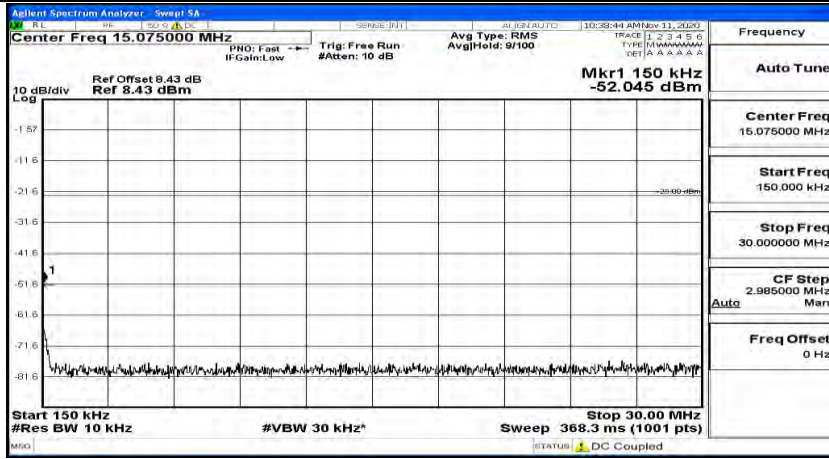

(Channel Bandwidth: 5 MHz) MCH_QPSK_1RB#12