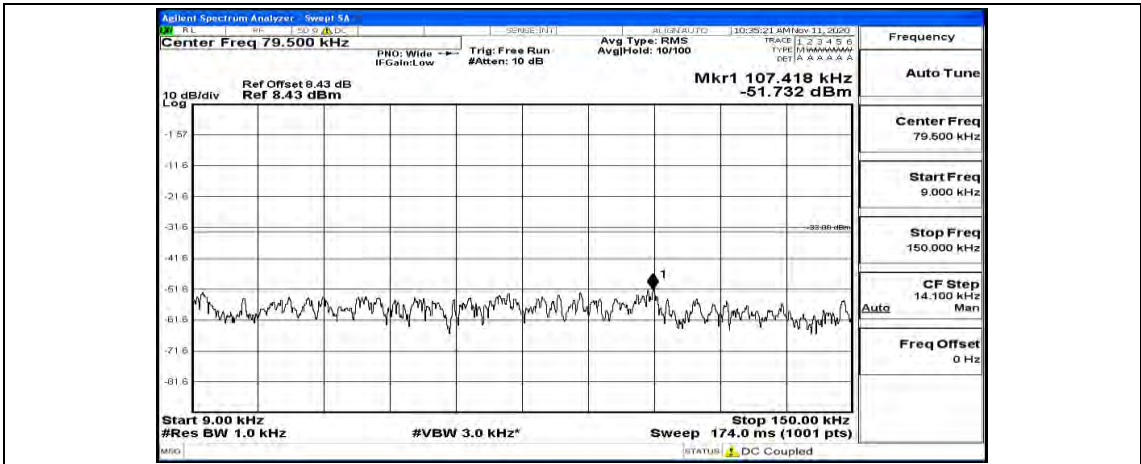

(Channel Bandwidth: 3 MHz)_MCH_16QAM_1RB#14