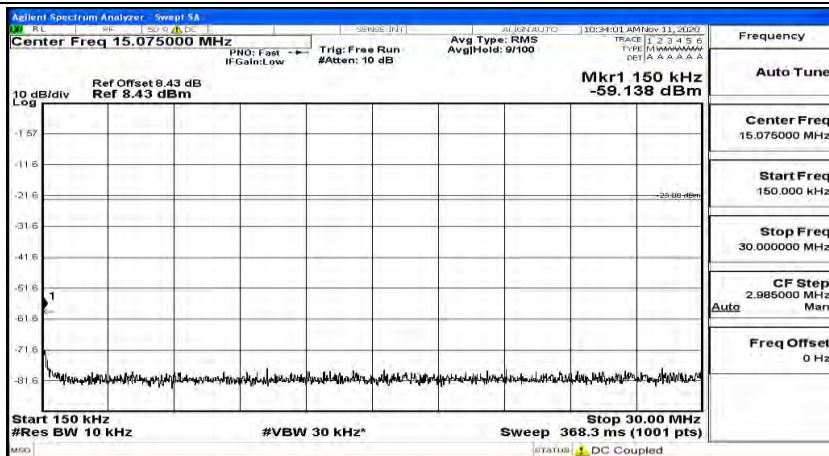

(Channel Bandwidth: 3 MHz)_HCH_QPSK_1RB#7

(Channel Bandwidth: 3 MHz)_HCH_QPSK_1RB#14

(Channel Bandwidth: 3 MHz)_LCH_16QAM_1RB#0

(Channel Bandwidth: 3 MHz)_LCH_16QAM_1RB#7

(Channel Bandwidth: 3 MHz)_LCH_16QAM_1RB#14

(Channel Bandwidth: 3 MHz)_MCH_16QAM_1RB#0

Frequency
Auto Tune
Center Freq 79.500 kHz
Start Freq 9.000 kHz
Stop Freq 150.000 kHz
CF Step 14.100 kHz Man
Freq Offset 0 Hz

Frequency
Auto Tune
Center Freq 15.075000 MHz
Start Freq 150.000 kHz
Stop Freq 30.000000 MHz
CF Step 2.985000 MHz Man
Freq Offset 0 Hz