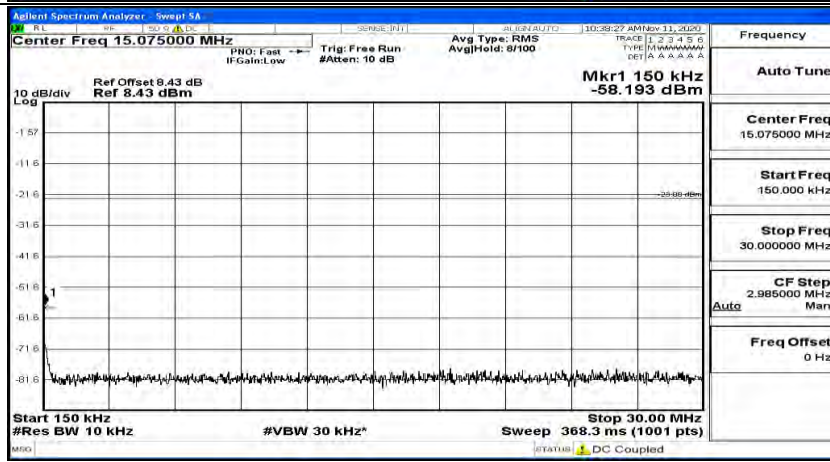

(Channel Bandwidth: 5 MHz)_HCH_QPSK_1RB#12

(Channel Bandwidth: 5 MHz)_HCH_QPSK_1RB#24

(Channel Bandwidth: 5 MHz)_LCH_16QAM_1RB#0

(Channel Bandwidth: 5 MHz)_LCH_16QAM_1RB#12

(Channel Bandwidth: 5 MHz) LCH_16QAM_1RB#24