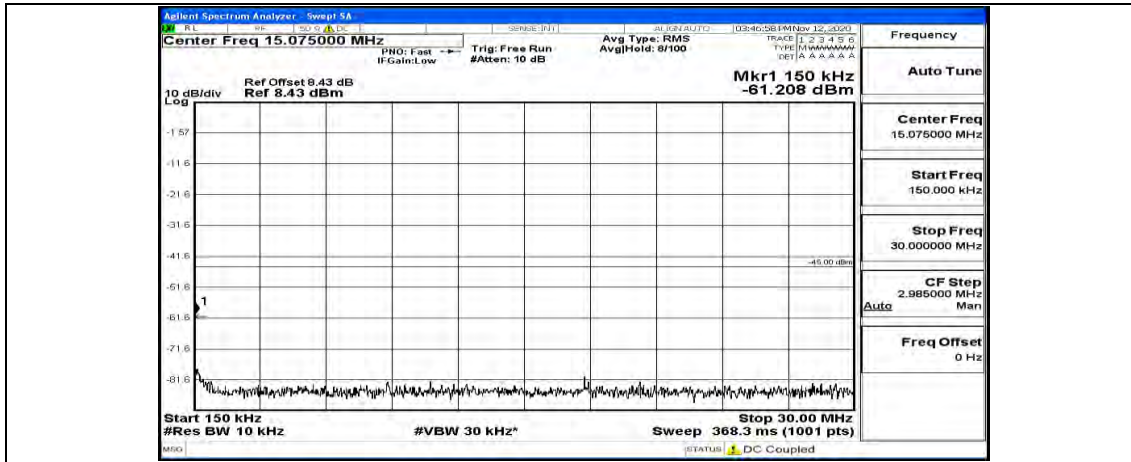

(Channel Bandwidth:20 MHz) LCH_16QAM_1RB#99

(Channel Bandwidth:20 MHz)_MCH_16QAM_1RB#0

(Channel Bandwidth:20 MHz)_MCH_16QAM_1RB#49

(Channel Bandwidth:20 MHz)_MCH_16QAM_1RB#99

(Channel Bandwidth:20 MHz)_HCH_16QAM_1RB#0