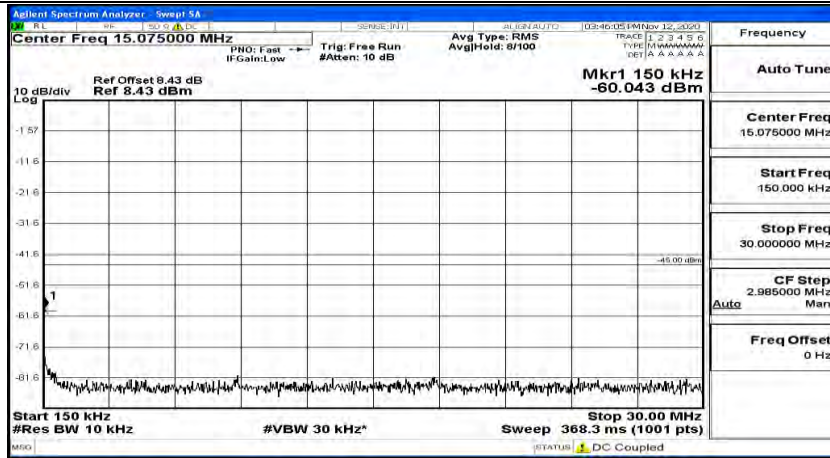

(Channel Bandwidth:20 MHz)_LCH_QPSK_1RB#49

(Channel Bandwidth:20 MHz)_LCH_QPSK_1RB#99

(Channel Bandwidth:20 MHz)_MCH_QPSK_1RB#0

(Channel Bandwidth:20 MHz)_MCH_QPSK_1RB#49

(Channel Bandwidth:20 MHz)_MCH_QPSK_1RB#99