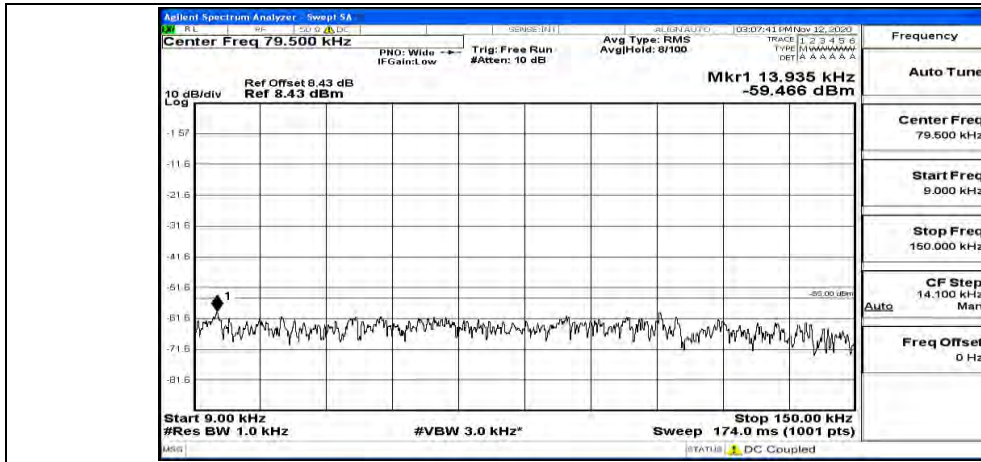

Channel Bandwidth: 10 MHz_HCH_16QAM_1RB#49

Channel Bandwidth: 15 MHz

(Channel Bandwidth:15 MHz)_LCH_QPSK_1RB#0

(Channel Bandwidth:15 MHz)_LCH_QPSK_1RB#37

(Channel Bandwidth:15 MHz)_LCH_QPSK_1RB#74

(Channel Bandwidth:15 MHz)_MCH_QPSK_1RB#0