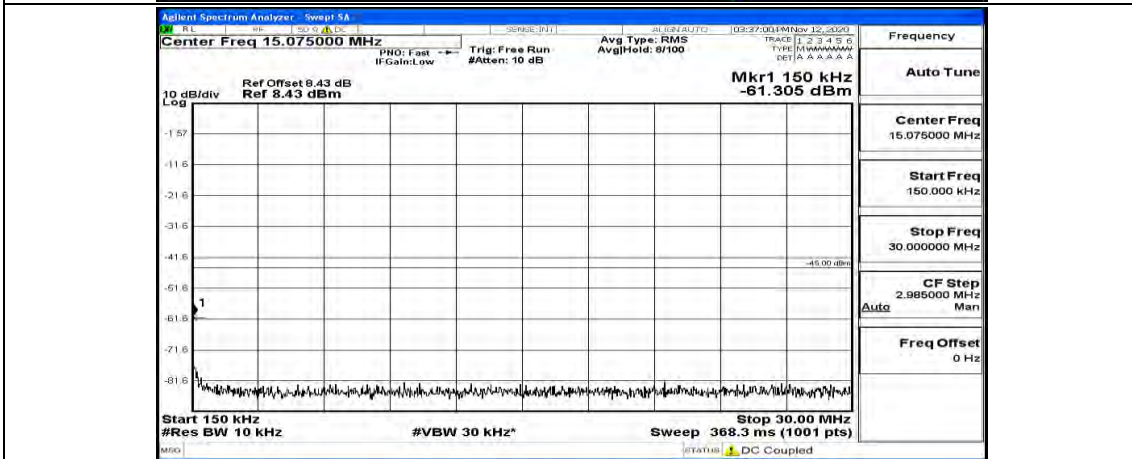

Channel Bandwidth: 10 MHz_HCH_QPSK_1RB#24

Channel Bandwidth: 10 MHz_HCH_QPSK_1RB#49

Channel Bandwidth: 10 MHz_LCH_16QAM_1RB#0

Channel Bandwidth: 10 MHz_LCH_16QAM_1RB#24

Channel Bandwidth: 10 MHz_LCH_16QAM_1RB#49