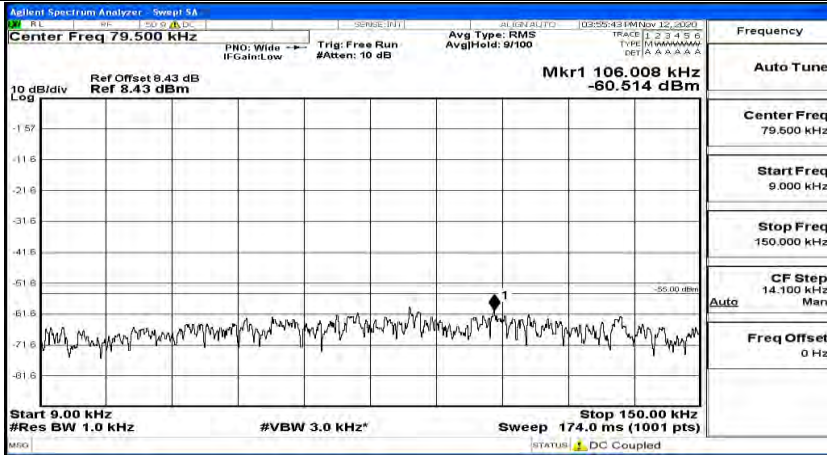

(Channel Bandwidth:20 MHz)_HCH_QPSK_1RB#0

(Channel Bandwidth:20 MHz)_HCH_QPSK_1RB#49