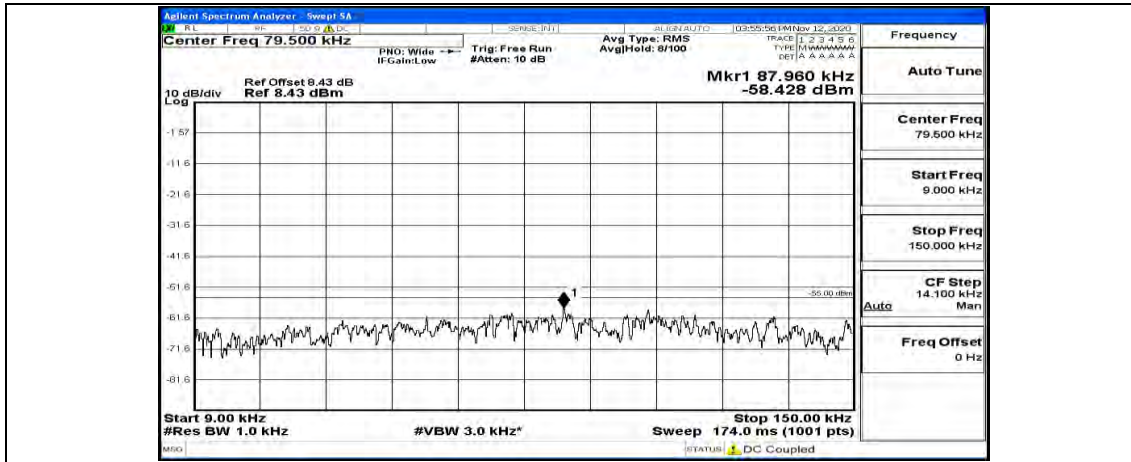

(Channel Bandwidth:20 MHz)_HCH_QPSK_1RB#99