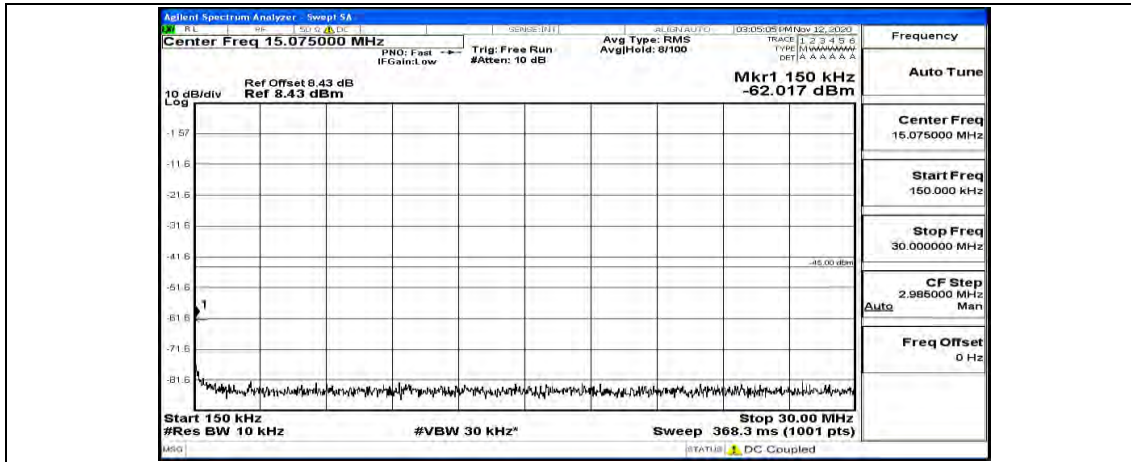

Channel Bandwidth: 10 MHz_HCH_16QAM_1RB#49

Channel Bandwidth: 15 MHz

(Channel Bandwidth:15 MHz)_LCH_QPSK_1RB#0

(Channel Bandwidth:15 MHz)_LCH_QPSK_1RB#37

(Channel Bandwidth:15 MHz)_LCH_QPSK_1RB#74

(Channel Bandwidth:15 MHz)_MCH_QPSK_1RB#0