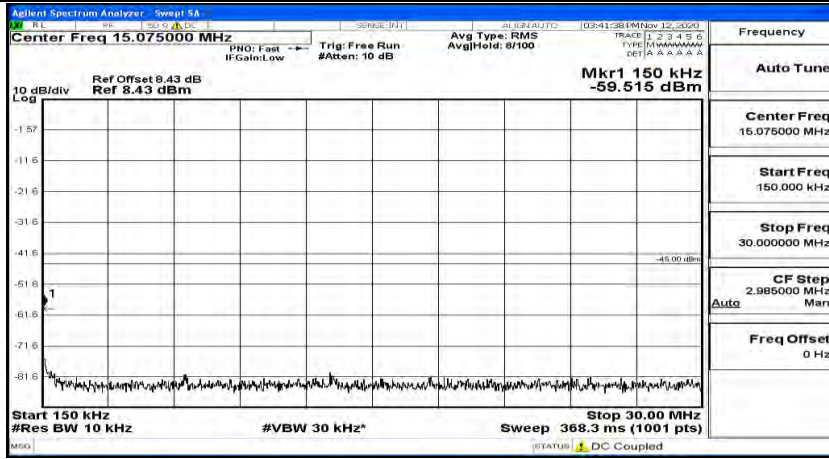

Channel Bandwidth: 10 MHz_HCH_16QAM_1RB#49

Channel Bandwidth: 15 MHz

(Channel Bandwidth:15 MHz)_LCH_QPSK_1RB#0

(Channel Bandwidth:15 MHz)_LCH_QPSK_1RB#37

(Channel Bandwidth:15 MHz)_LCH_QPSK_1RB#74

(Channel Bandwidth:15 MHz)_MCH_QPSK_1RB#0