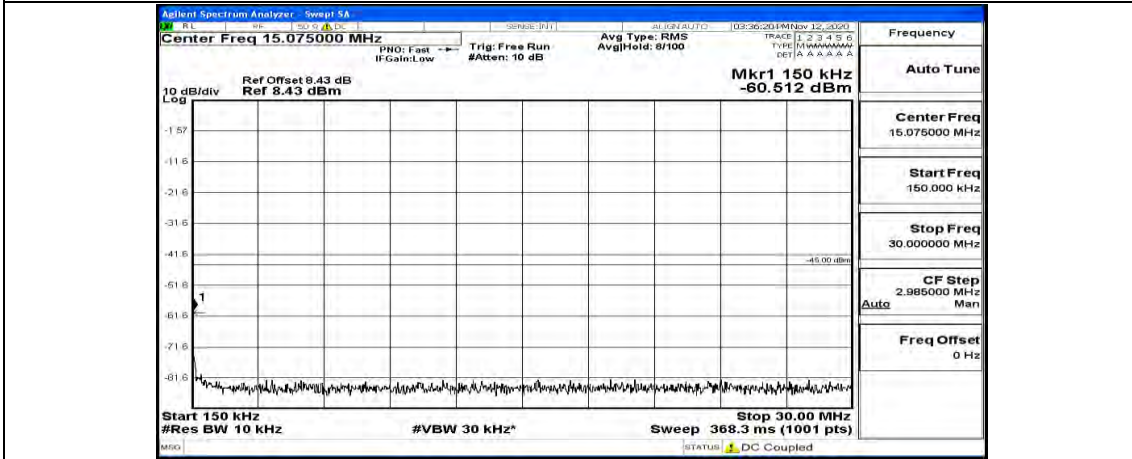

Channel Bandwidth: 10 MHz

Channel Bandwidth: 10 MHz_LCH_QPSK_1RB#49

Channel Bandwidth: 10 MHz_MCH_QPSK_1RB#0

Channel Bandwidth: 10 MHz_MCH_QPSK_1RB#24

Channel Bandwidth: 10 MHz_MCH_QPSK_1RB#49

Channel Bandwidth: 10 MHz_HCH_QPSK_1RB#0