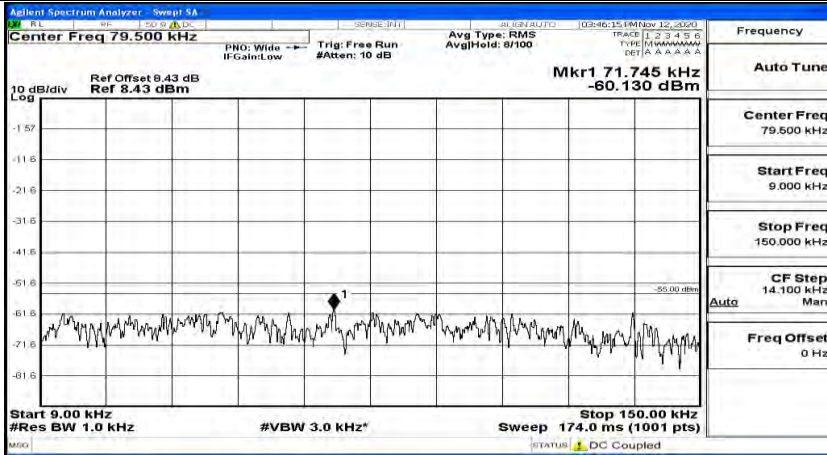

(Channel Bandwidth:20 MHz)_MCH_16QAM_1RB#0

(Channel Bandwidth:20 MHz)_MCH_16QAM_1RB#49