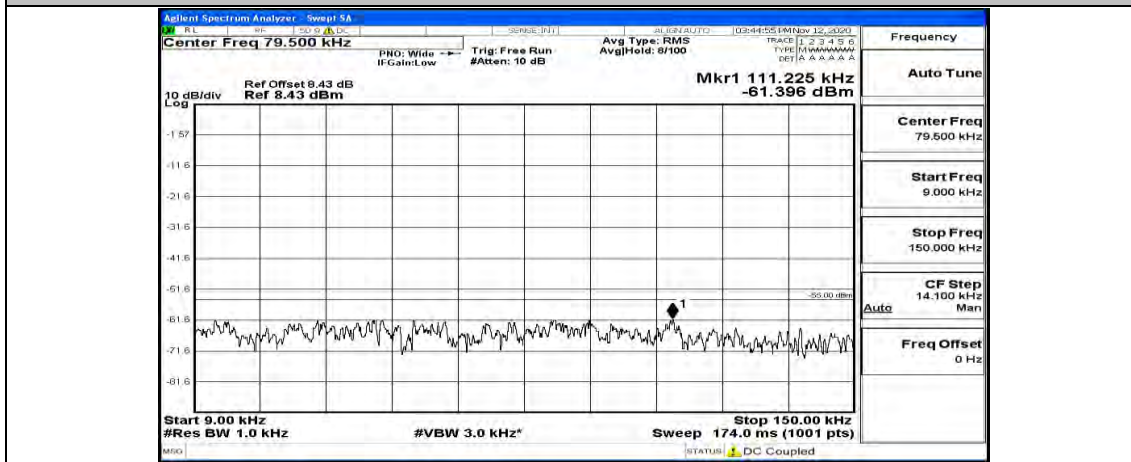

(Channel Bandwidth:20 MHz)_HCH_QPSK_1RB#0

(Channel Bandwidth:20 MHz)_HCH_QPSK_1RB#49

(Channel Bandwidth:20 MHz)_HCH_QPSK_1RB#99

(Channel Bandwidth:20 MHz)_LCH_16QAM_1RB#0

(Channel Bandwidth:20 MHz) LCH_16QAM_1RB#49