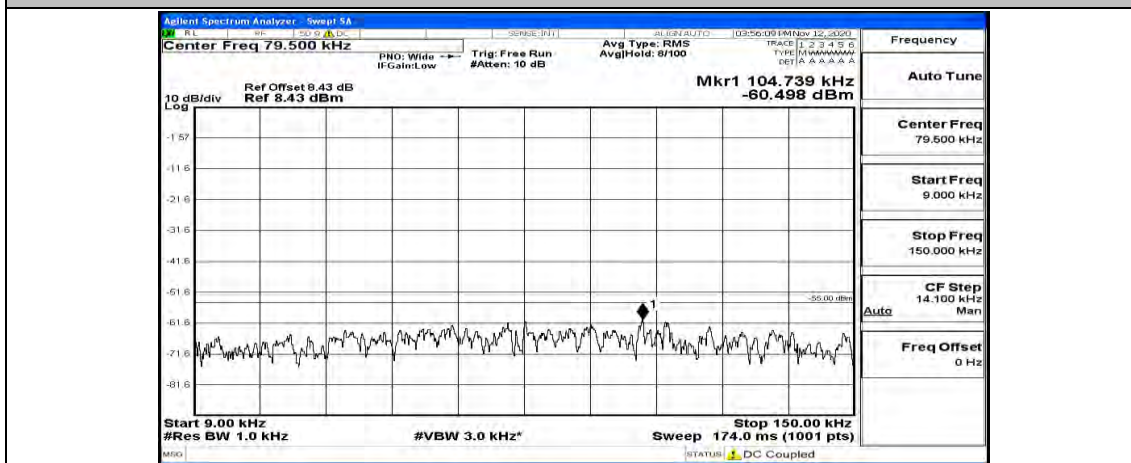

(Channel Bandwidth:20 MHz)_HCH_QPSK_1RB#99