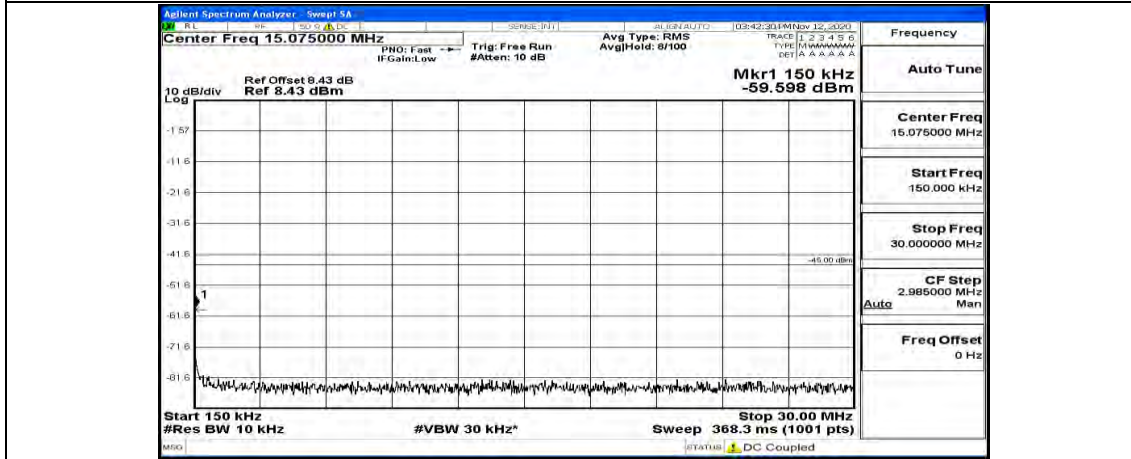

(Channel Bandwidth:15 MHz)_LCH_16QAM_1RB#0

(Channel Bandwidth:15 MHz) LCH_16QAM_1RB#37

(Channel Bandwidth:15 MHz) LCH_16QAM_1RB#74

(Channel Bandwidth:15 MHz)_MCH_16QAM_1RB#0

(Channel Bandwidth:15 MHz)_MCH_16QAM_1RB#37