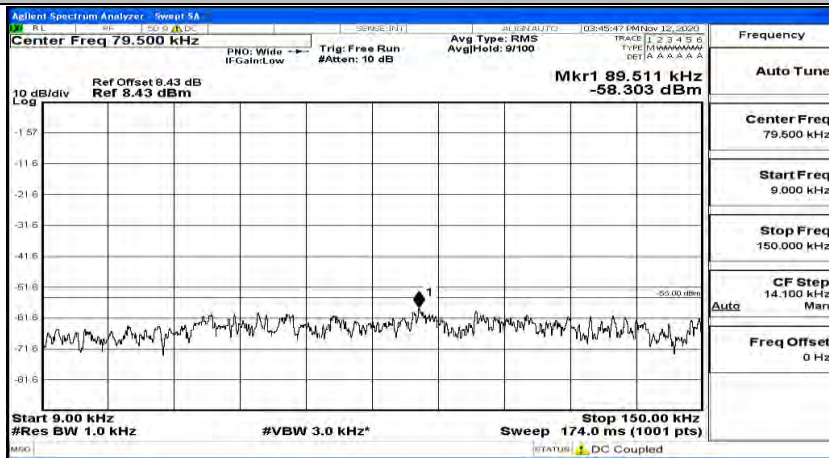

(Channel Bandwidth:20 MHz)_LCH_QPSK_1RB#49

(Channel Bandwidth:20 MHz)_LCH_QPSK_1RB#99

(Channel Bandwidth:20 MHz)_MCH_QPSK_1RB#0

(Channel Bandwidth:20 MHz)_MCH_QPSK_1RB#49

(Channel Bandwidth:20 MHz)_MCH_QPSK_1RB#99