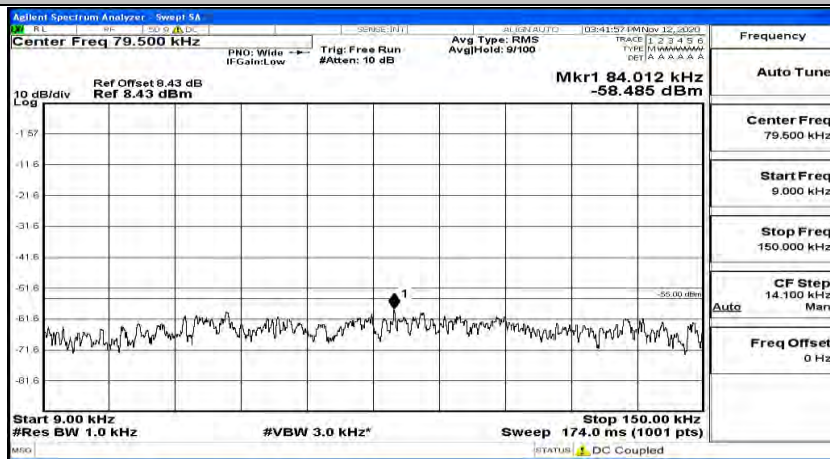

(Channel Bandwidth:15 MHz)_MCH_QPSK_1RB#74