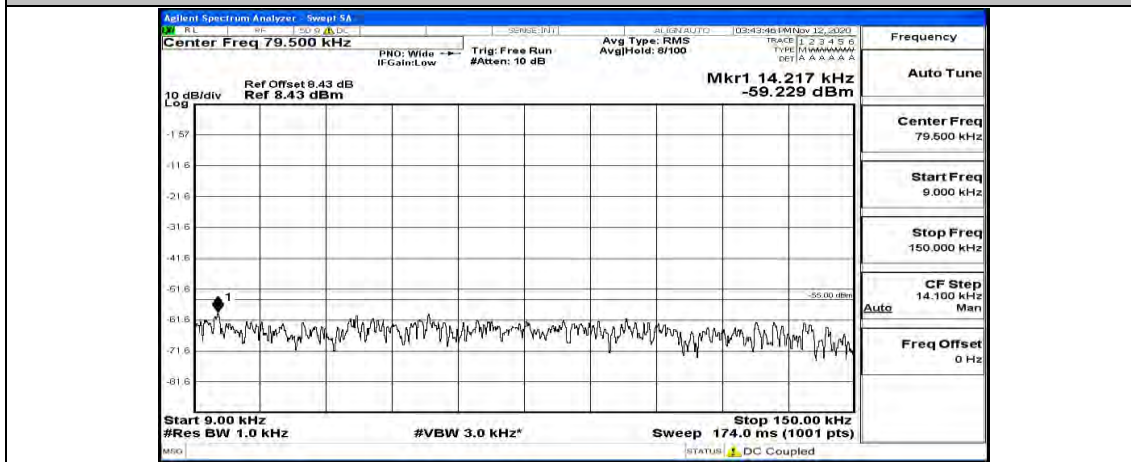

(Channel Bandwidth:15 MHz)_MCH_16QAM_1RB#74

(Channel Bandwidth:15 MHz)_HCH_16QAM_1RB#0

(Channel Bandwidth:15 MHz)_HCH_16QAM_1RB#37

(Channel Bandwidth:15 MHz)_HCH_16QAM_1RB#74

Channel Bandwidth: 20 MHz

(Channel Bandwidth:20 MHz)_LCH_QPSK_1RB#0