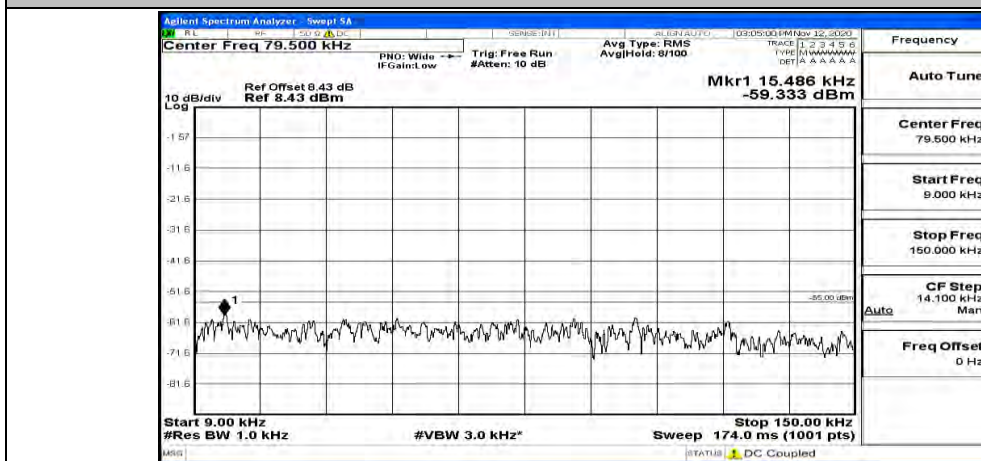

Channel Bandwidth: 10 MHz_HCH_16QAM_1RB#49

Channel Bandwidth: 15 MHz

(Channel Bandwidth:15 MHz)_LCH_QPSK_1RB#0

(Channel Bandwidth:15 MHz)_LCH_QPSK_1RB#37

(Channel Bandwidth:15 MHz)_LCH_QPSK_1RB#74

(Channel Bandwidth:15 MHz)_MCH_QPSK_1RB#0