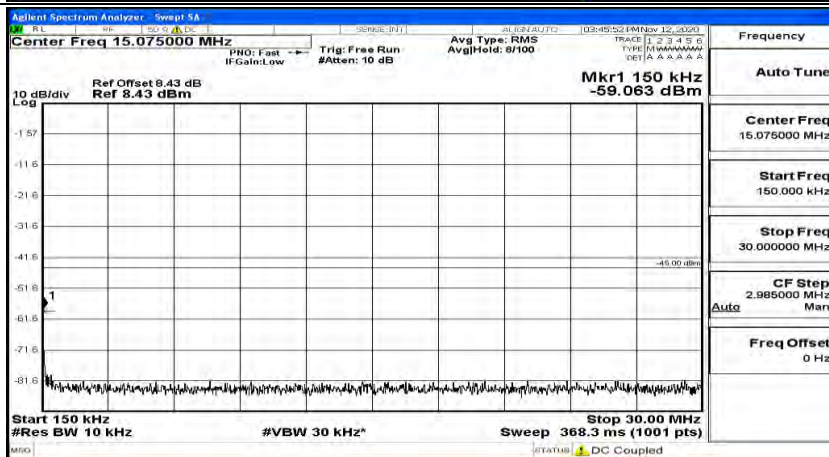

(Channel Bandwidth:20 MHz)_LCH_QPSK_1RB#49

(Channel Bandwidth:20 MHz)_LCH_QPSK_1RB#99

(Channel Bandwidth:20 MHz)_MCH_QPSK_1RB#0

(Channel Bandwidth:20 MHz)_MCH_QPSK_1RB#49

(Channel Bandwidth:20 MHz)_MCH_QPSK_1RB#99