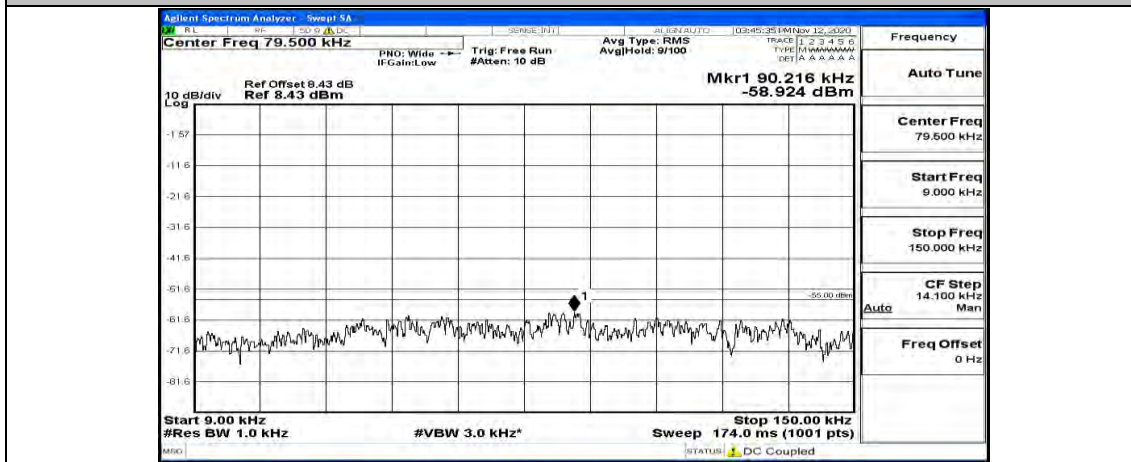

(Channel Bandwidth:20 MHz)_LCH_QPSK_1RB#49

(Channel Bandwidth:20 MHz)_LCH_QPSK_1RB#99

(Channel Bandwidth:20 MHz)_MCH_QPSK_1RB#0

(Channel Bandwidth:20 MHz)_MCH_QPSK_1RB#49

(Channel Bandwidth:20 MHz)_MCH_QPSK_1RB#99