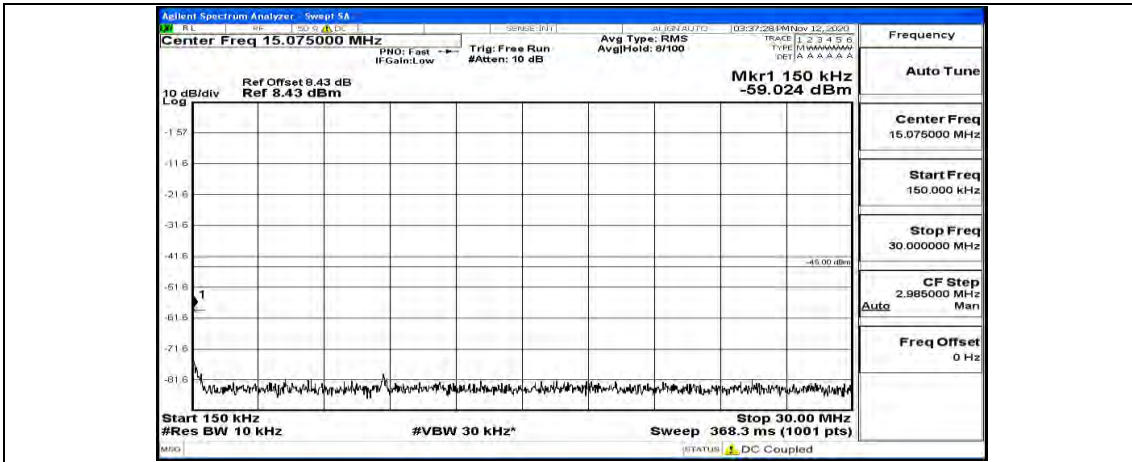

Channel Bandwidth: 10 MHz

Channel Bandwidth: 10 MHz_LCH_QPSK_1RB#49

Channel Bandwidth: 10 MHz_MCH_QPSK_1RB#0

Channel Bandwidth: 10 MHz_MCH_QPSK_1RB#24

Channel Bandwidth: 10 MHz_MCH_QPSK_1RB#49

Channel Bandwidth: 10 MHz_HCH_QPSK_1RB#0