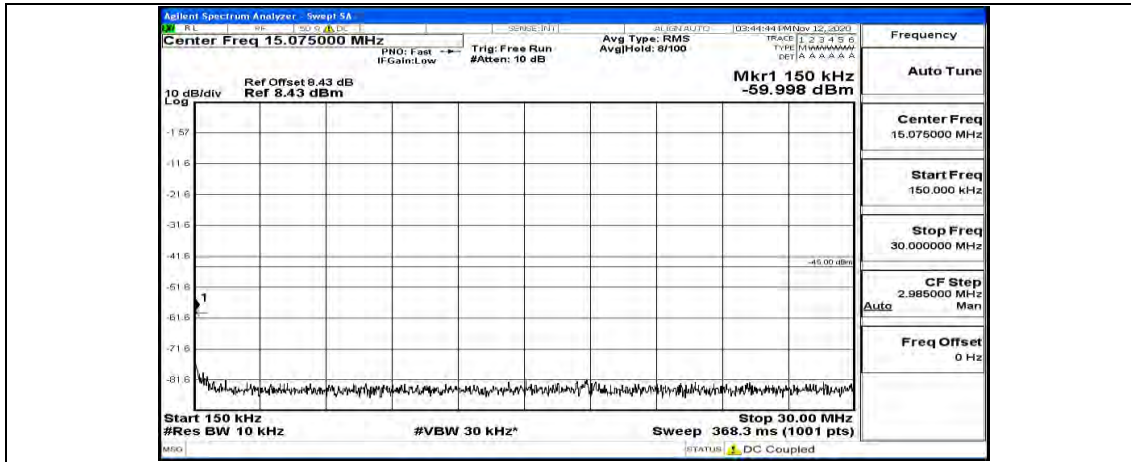

(Channel Bandwidth:20 MHz)_MCH_QPSK_1RB#0