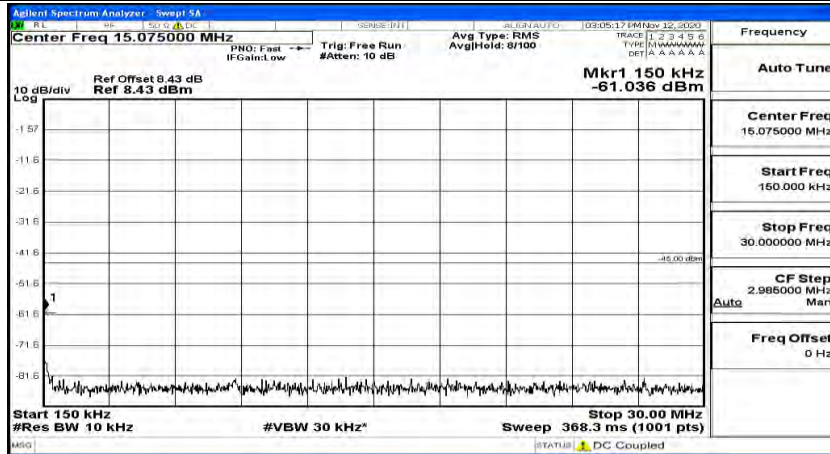

(Channel Bandwidth:15 MHz)_MCH_QPSK_1RB#37

(Channel Bandwidth:15 MHz)_MCH_QPSK_1RB#74

(Channel Bandwidth:15 MHz)_HCH_QPSK_1RB#0

(Channel Bandwidth:15 MHz)_HCH_QPSK_1RB#37

(Channel Bandwidth:15 MHz)_HCH_QPSK_1RB#74