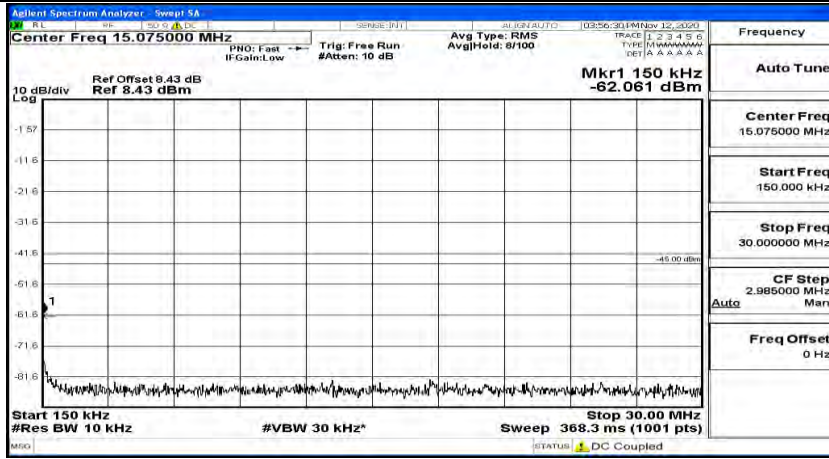

(Channel Bandwidth:20 MHz) LCH_16QAM_1RB#99

(Channel Bandwidth:20 MHz)_MCH_16QAM_1RB#0

(Channel Bandwidth:20 MHz)_MCH_16QAM_1RB#49

(Channel Bandwidth:20 MHz)_MCH_16QAM_1RB#99

(Channel Bandwidth:20 MHz)_HCH_16QAM_1RB#0