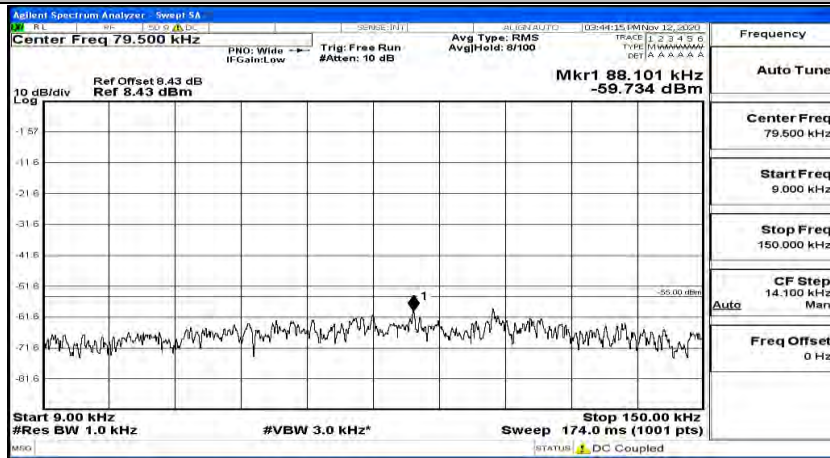

(Channel Bandwidth:15 MHz)_MCH_16QAM_1RB#74

(Channel Bandwidth:15 MHz)_HCH_16QAM_1RB#0

(Channel Bandwidth:15 MHz)_HCH_16QAM_1RB#37

(Channel Bandwidth:15 MHz)_HCH_16QAM_1RB#74

Channel Bandwidth: 20 MHz

(Channel Bandwidth:20 MHz)_LCH_QPSK_1RB#0