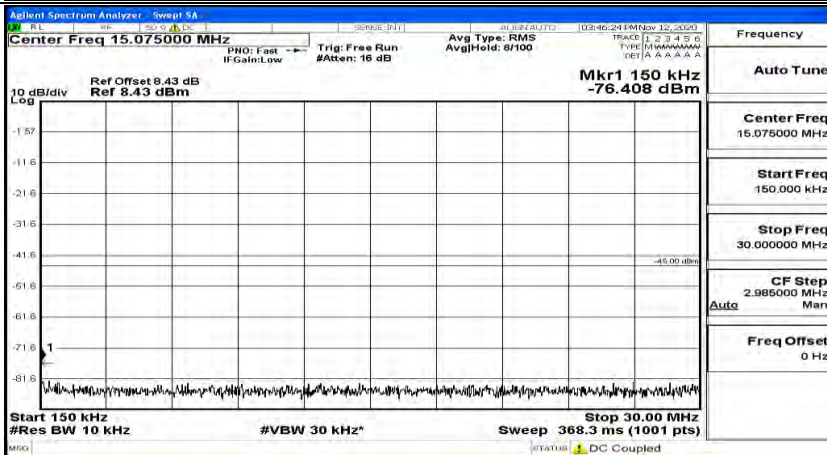

(Channel Bandwidth:20 MHz)_MCH_16QAM_1RB#0

(Channel Bandwidth:20 MHz)_MCH_16QAM_1RB#49