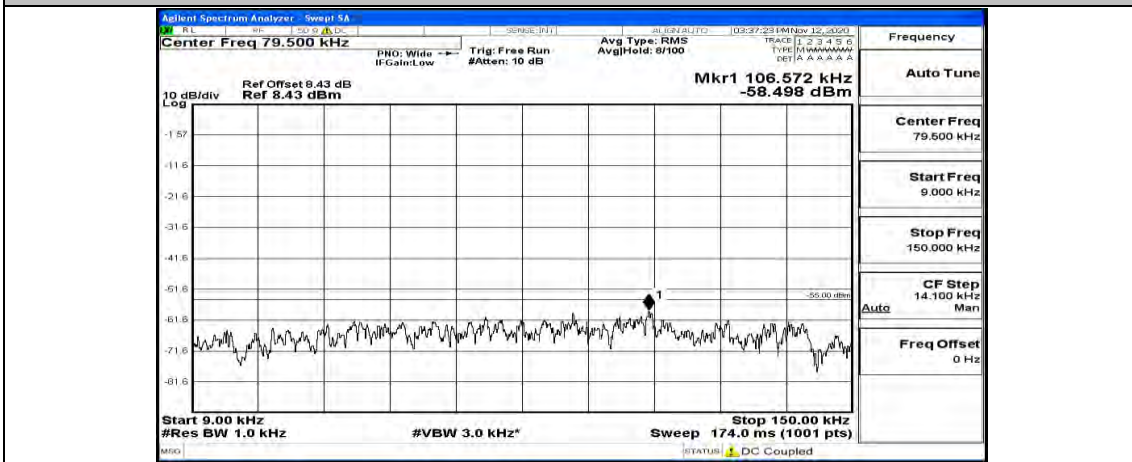

Channel Bandwidth: 10 MHz

Channel Bandwidth: 10 MHz_LCH_QPSK_1RB#49

Channel Bandwidth: 10 MHz_MCH_QPSK_1RB#0

Channel Bandwidth: 10 MHz_MCH_QPSK_1RB#24

Channel Bandwidth: 10 MHz_MCH_QPSK_1RB#49

Channel Bandwidth: 10 MHz_HCH_QPSK_1RB#0