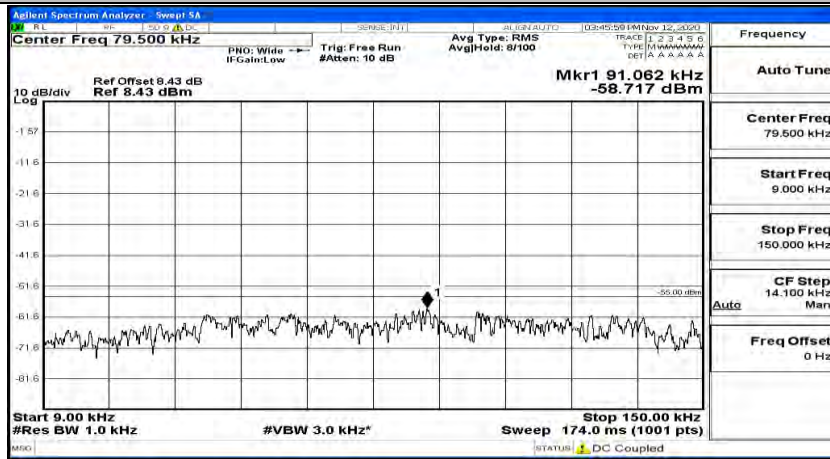

(Channel Bandwidth:20 MHz)_LCH_QPSK_1RB#49

(Channel Bandwidth:20 MHz)_LCH_QPSK_1RB#99

(Channel Bandwidth:20 MHz)_MCH_QPSK_1RB#0

(Channel Bandwidth:20 MHz)_MCH_QPSK_1RB#49

(Channel Bandwidth:20 MHz)_MCH_QPSK_1RB#99