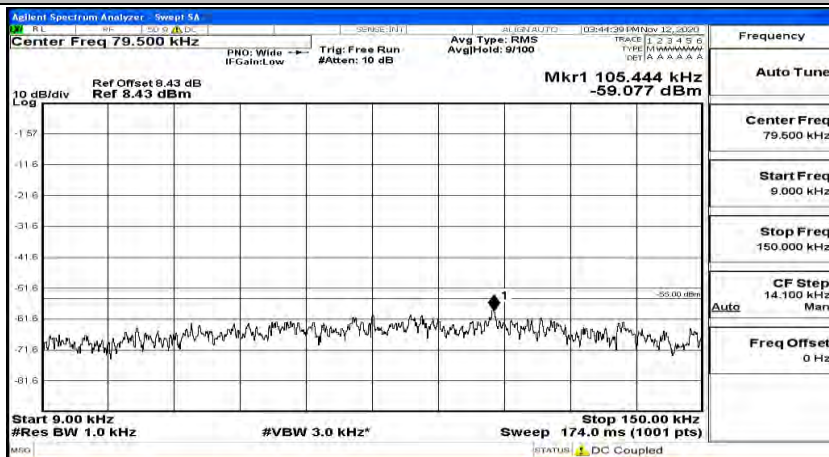

(Channel Bandwidth:20 MHz)_LCH_QPSK_1RB#99