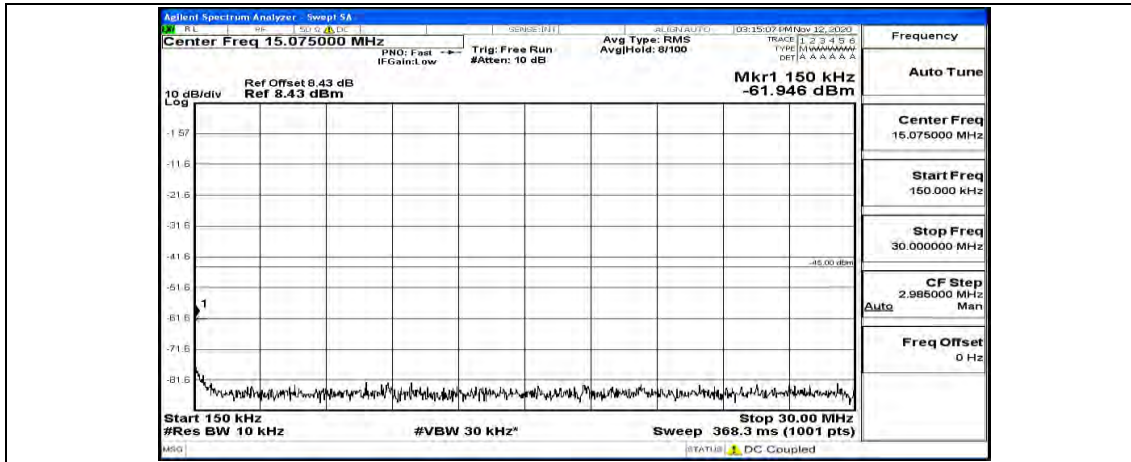

(Channel Bandwidth:20 MHz)_HCH_QPSK_1RB#0

(Channel Bandwidth:20 MHz)_HCH_QPSK_1RB#49

(Channel Bandwidth:20 MHz)_HCH_QPSK_1RB#99

(Channel Bandwidth:20 MHz)_LCH_16QAM_1RB#0

(Channel Bandwidth:20 MHz) LCH_16QAM_1RB#49