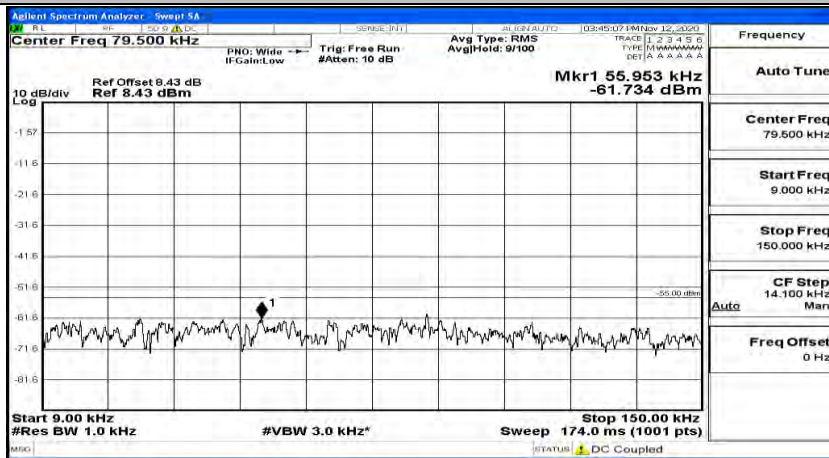

(Channel Bandwidth:20 MHz)_HCH_QPSK_1RB#0

(Channel Bandwidth:20 MHz)_HCH_QPSK_1RB#49

(Channel Bandwidth:20 MHz)_HCH_QPSK_1RB#99

(Channel Bandwidth:20 MHz)_LCH_16QAM_1RB#0

(Channel Bandwidth:20 MHz) LCH_16QAM_1RB#49