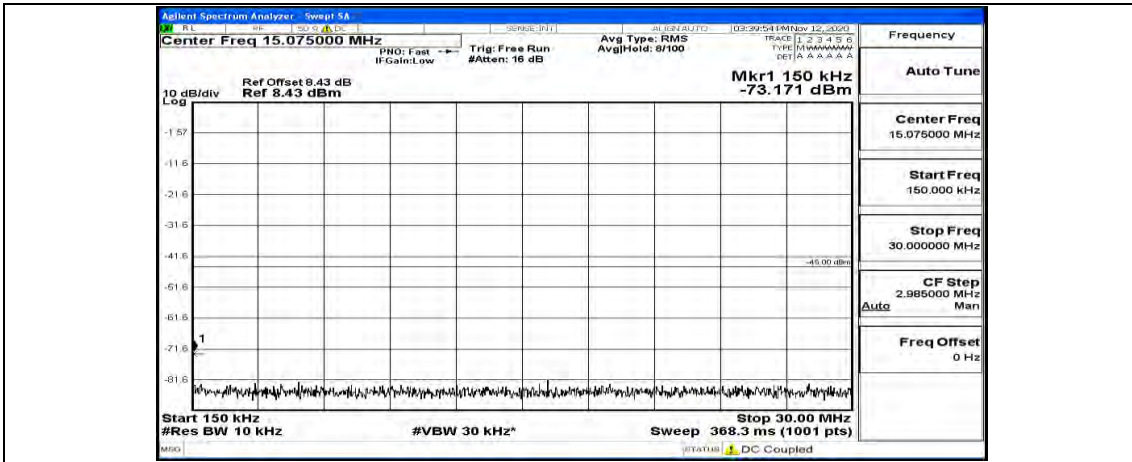

Channel Bandwidth: 10 MHz

Channel Bandwidth: 10 MHz_LCH_QPSK_1RB#49

Channel Bandwidth: 10 MHz_MCH_QPSK_1RB#0

Channel Bandwidth: 10 MHz_MCH_QPSK_1RB#24

Channel Bandwidth: 10 MHz_MCH_QPSK_1RB#49

Channel Bandwidth: 10 MHz_HCH_QPSK_1RB#0

Channel Bandwidth: 10 MHz_HCH_QPSK_1RB#24

Channel Bandwidth: 10 MHz_HCH_QPSK_1RB#49

Channel Bandwidth: 10 MHz_LCH_16QAM_1RB#0

Channel Bandwidth: 10 MHz_LCH_16QAM_1RB#24

Channel Bandwidth: 10 MHz_LCH_16QAM_1RB#49