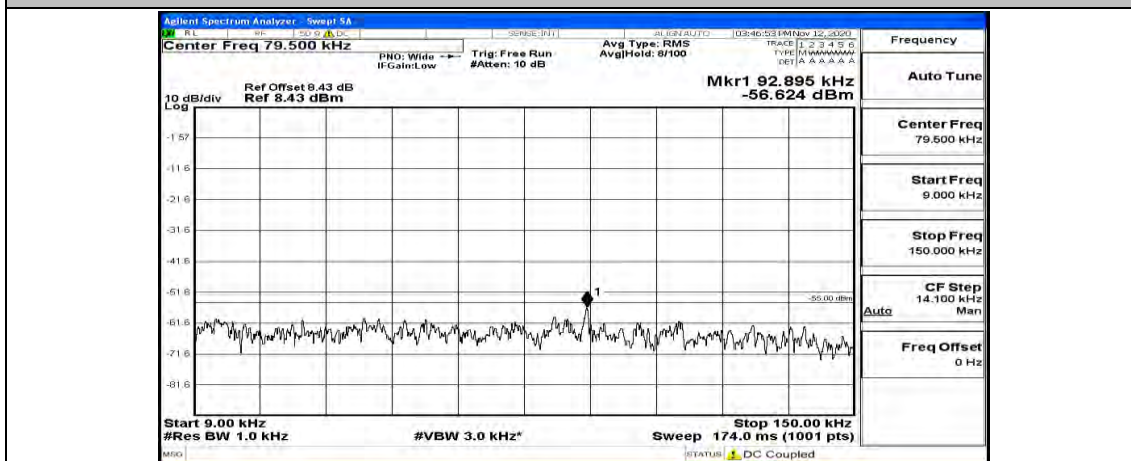

(Channel Bandwidth:20 MHz) LCH_16QAM_1RB#99

(Channel Bandwidth:20 MHz)_MCH_16QAM_1RB#0

(Channel Bandwidth:20 MHz)_MCH_16QAM_1RB#49

(Channel Bandwidth:20 MHz)_MCH_16QAM_1RB#99

(Channel Bandwidth:20 MHz)_HCH_16QAM_1RB#0