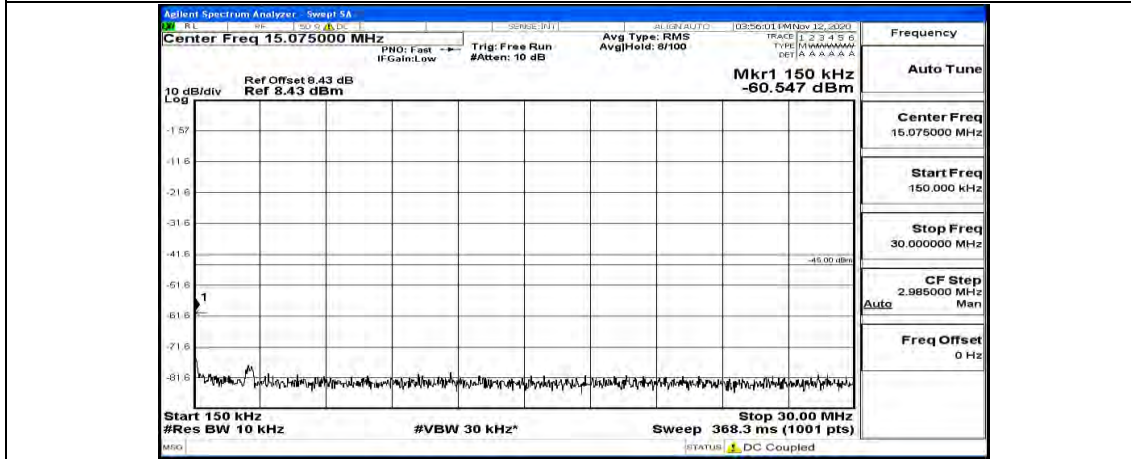

(Channel Bandwidth:20 MHz)_HCH_QPSK_1RB#99