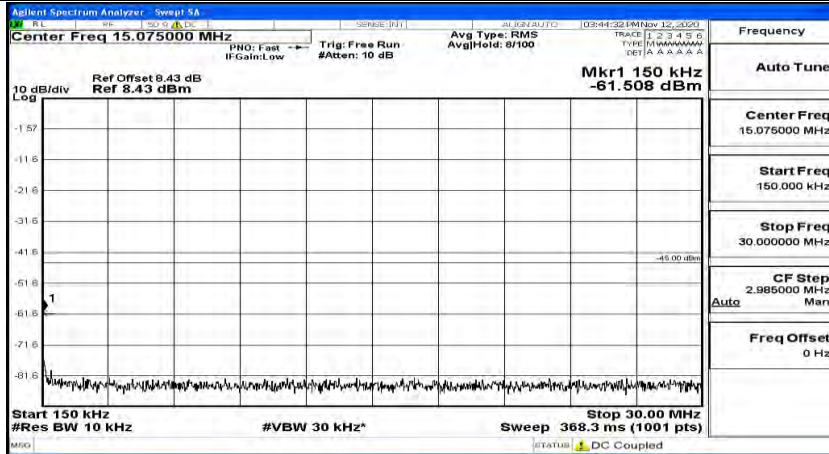

(Channel Bandwidth:20 MHz)_LCH_QPSK_1RB#99