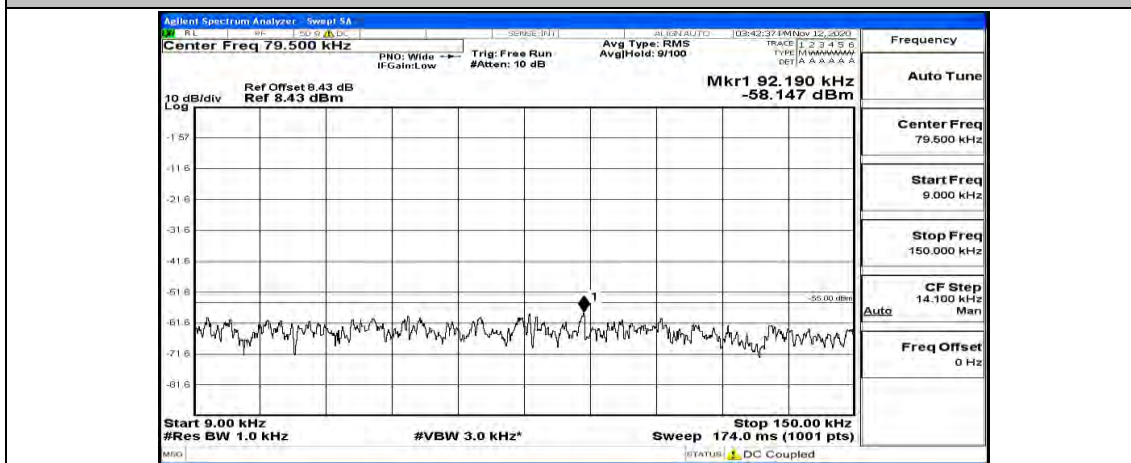

(Channel Bandwidth:15 MHz)_MCH_16QAM_1RB#74