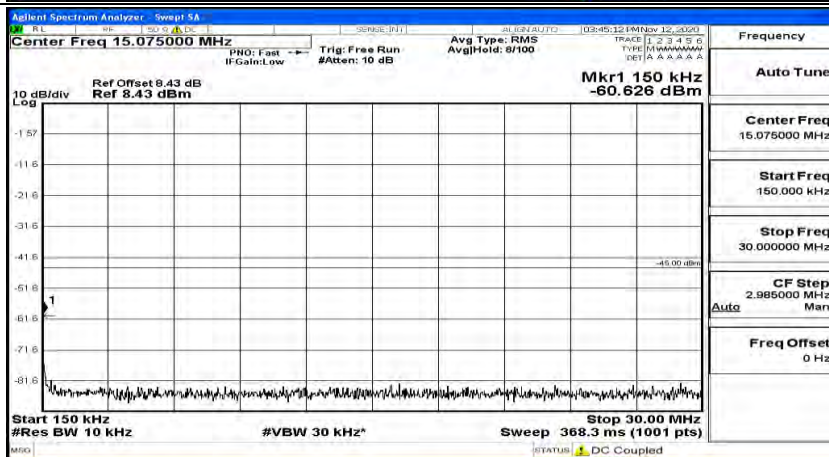

(Channel Bandwidth:20 MHz)_HCH_QPSK_1RB#0

(Channel Bandwidth:20 MHz)_HCH_QPSK_1RB#49

(Channel Bandwidth:20 MHz)_HCH_QPSK_1RB#99

(Channel Bandwidth:20 MHz)_LCH_16QAM_1RB#0

(Channel Bandwidth:20 MHz) LCH_16QAM_1RB#49