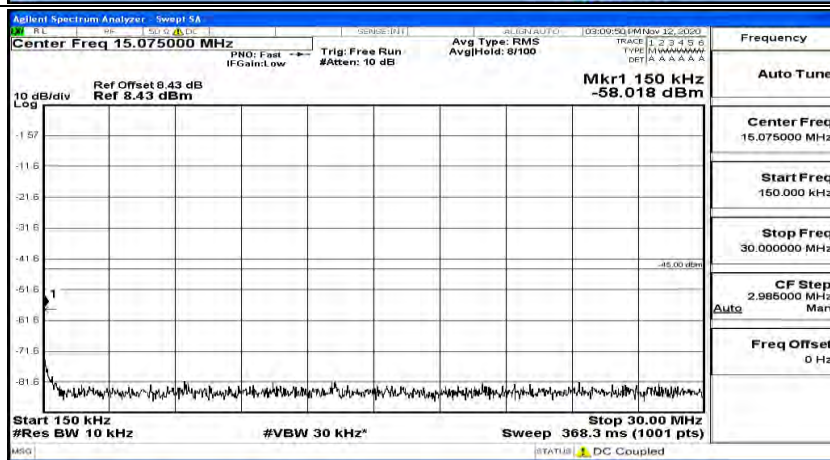

(Channel Bandwidth:15 MHz)_MCH_16QAM_1RB#74

(Channel Bandwidth:15 MHz)_HCH_16QAM_1RB#0

(Channel Bandwidth:15 MHz)_HCH_16QAM_1RB#37

(Channel Bandwidth:15 MHz)_HCH_16QAM_1RB#74

Channel Bandwidth: 20 MHz

(Channel Bandwidth:20 MHz)_LCH_QPSK_1RB#0