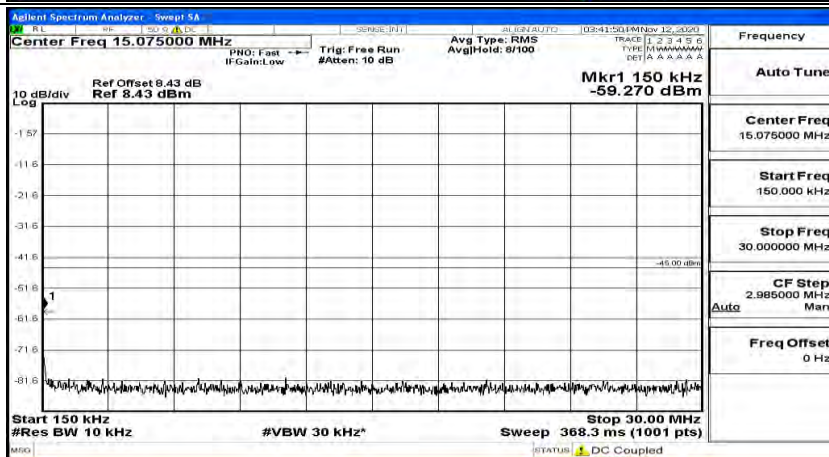

(Channel Bandwidth:15 MHz)_MCH_QPSK_1RB#37