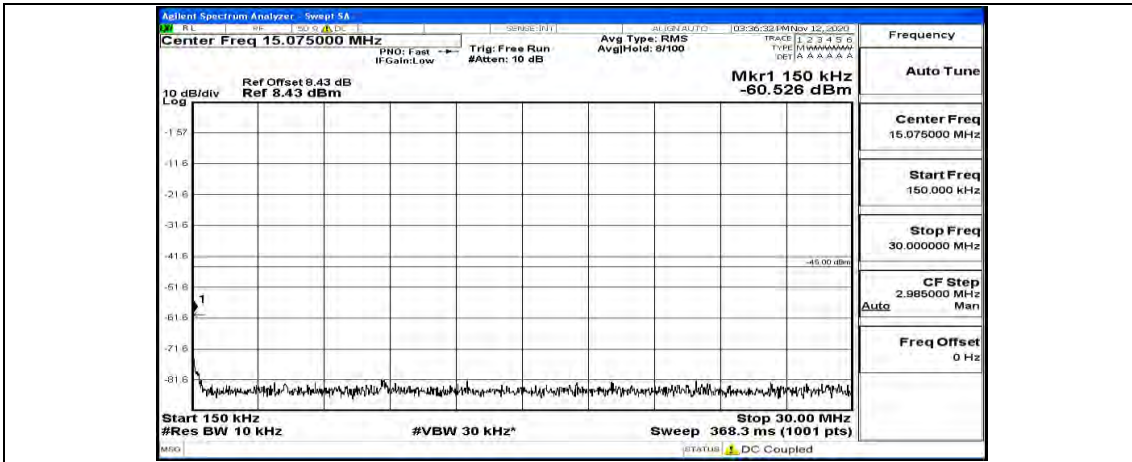

Channel Bandwidth: 10 MHz

Channel Bandwidth: 10 MHz_LCH_QPSK_1RB#49

Channel Bandwidth: 10 MHz_MCH_QPSK_1RB#0

Channel Bandwidth: 10 MHz_MCH_QPSK_1RB#24

Channel Bandwidth: 10 MHz_MCH_QPSK_1RB#49

Channel Bandwidth: 10 MHz_HCH_QPSK_1RB#0

Channel Bandwidth: 10 MHz_HCH_QPSK_1RB#24

Channel Bandwidth: 10 MHz_HCH_QPSK_1RB#49

Channel Bandwidth: 10 MHz_LCH_16QAM_1RB#0

Channel Bandwidth: 10 MHz_LCH_16QAM_1RB#24

Channel Bandwidth: 10 MHz_LCH_16QAM_1RB#49