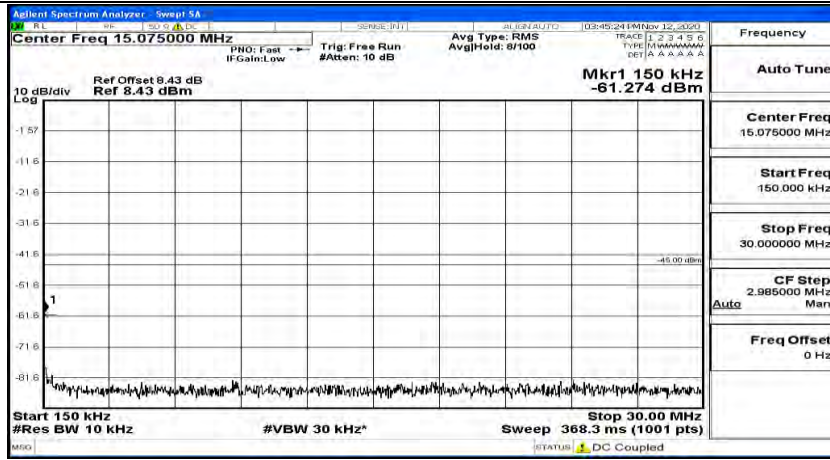

(Channel Bandwidth:20 MHz) LCH_16QAM_1RB#99