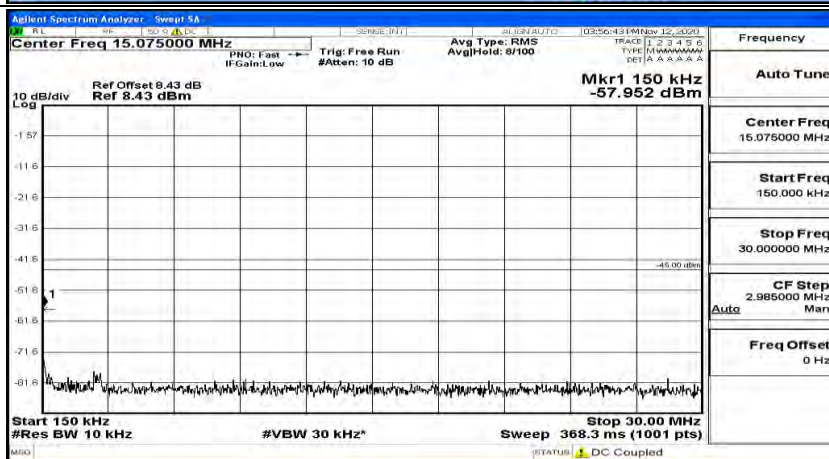

(Channel Bandwidth:20 MHz) HCH_16QAM_1RB#49