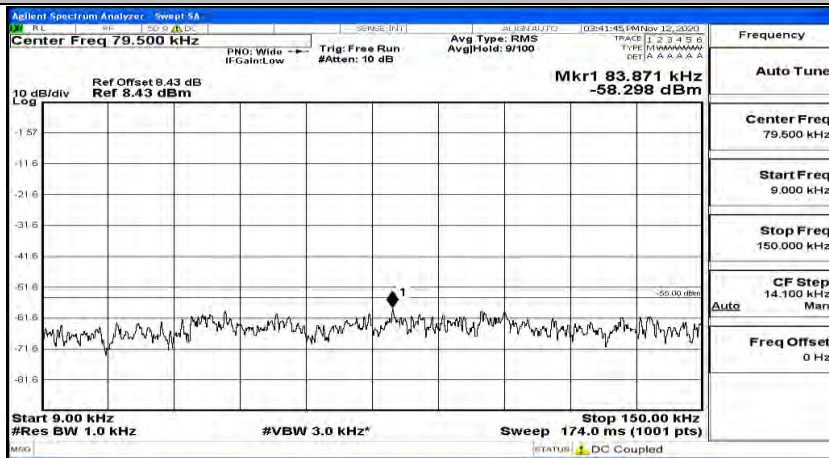

(Channel Bandwidth:15 MHz)_MCH_QPSK_1RB#37