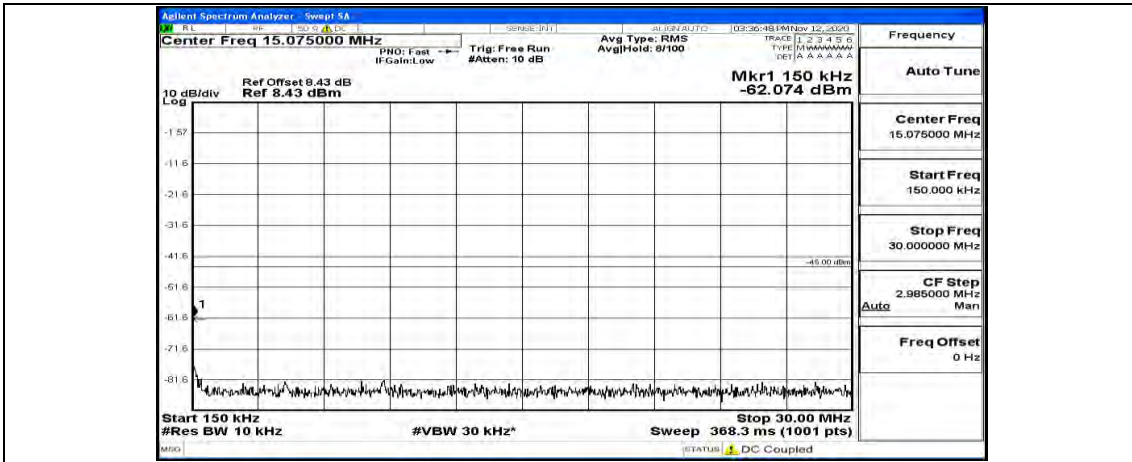

Channel Bandwidth: 10 MHz_HCH_QPSK_1RB#24

Channel Bandwidth: 10 MHz_HCH_QPSK_1RB#49

Channel Bandwidth: 10 MHz_LCH_16QAM_1RB#0

Channel Bandwidth: 10 MHz_LCH_16QAM_1RB#24

Channel Bandwidth: 10 MHz_LCH_16QAM_1RB#49