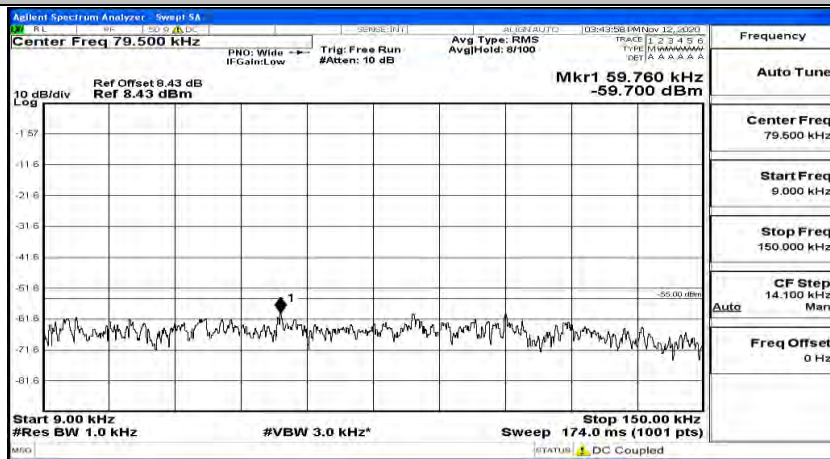

(Channel Bandwidth:15 MHz)_MCH_16QAM_1RB#74

(Channel Bandwidth:15 MHz)_HCH_16QAM_1RB#0

(Channel Bandwidth:15 MHz)_HCH_16QAM_1RB#37

(Channel Bandwidth:15 MHz)_HCH_16QAM_1RB#74

Channel Bandwidth: 20 MHz

(Channel Bandwidth:20 MHz)_LCH_QPSK_1RB#0