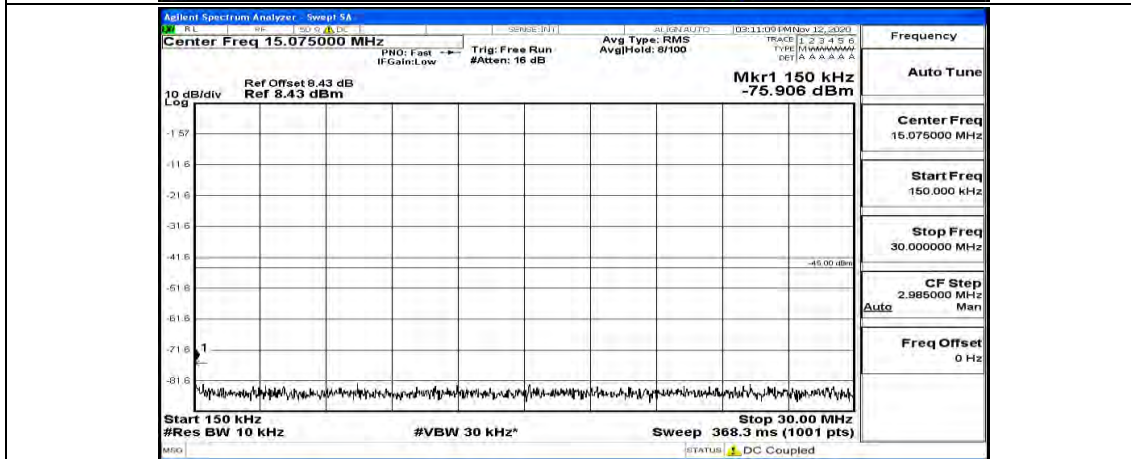

(Channel Bandwidth:15 MHz)_MCH_16QAM_1RB#74

(Channel Bandwidth:15 MHz)_HCH_16QAM_1RB#0

(Channel Bandwidth:15 MHz)_HCH_16QAM_1RB#37

(Channel Bandwidth:15 MHz)_HCH_16QAM_1RB#74

Channel Bandwidth: 20 MHz

(Channel Bandwidth:20 MHz)_LCH_QPSK_1RB#0