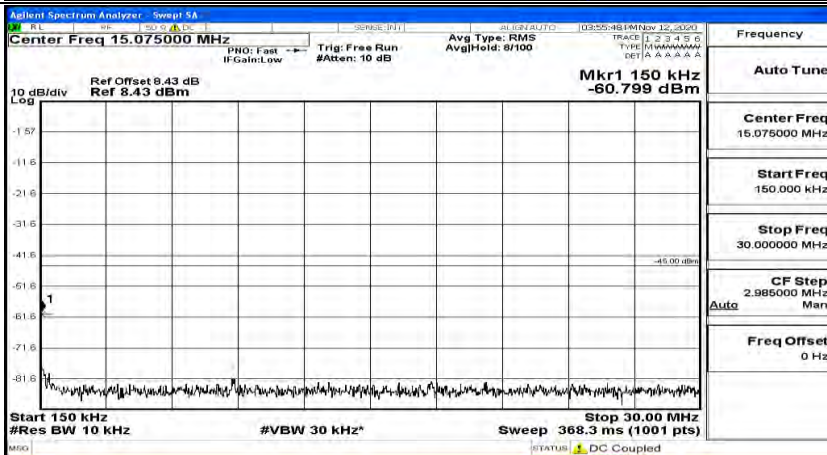

(Channel Bandwidth:20 MHz)_HCH_QPSK_1RB#0

(Channel Bandwidth:20 MHz)_HCH_QPSK_1RB#49