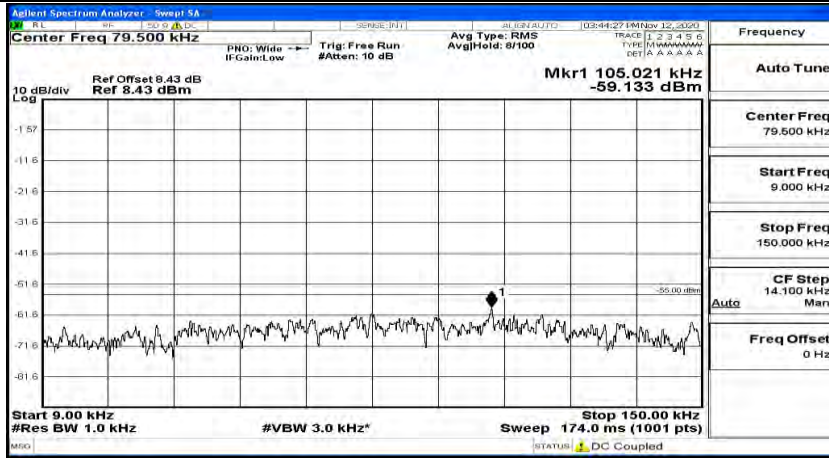

(Channel Bandwidth:20 MHz)_LCH_QPSK_1RB#49