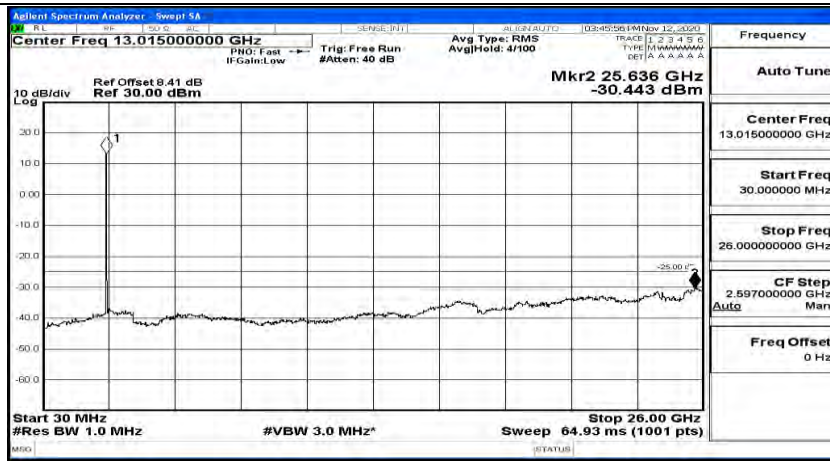

(Channel Bandwidth:20 MHz)_LCH_QPSK_1RB#49

(Channel Bandwidth:20 MHz)_LCH_QPSK_1RB#99

(Channel Bandwidth:20 MHz)_MCH_QPSK_1RB#0

(Channel Bandwidth:20 MHz)_MCH_QPSK_1RB#49

(Channel Bandwidth:20 MHz)_MCH_QPSK_1RB#99