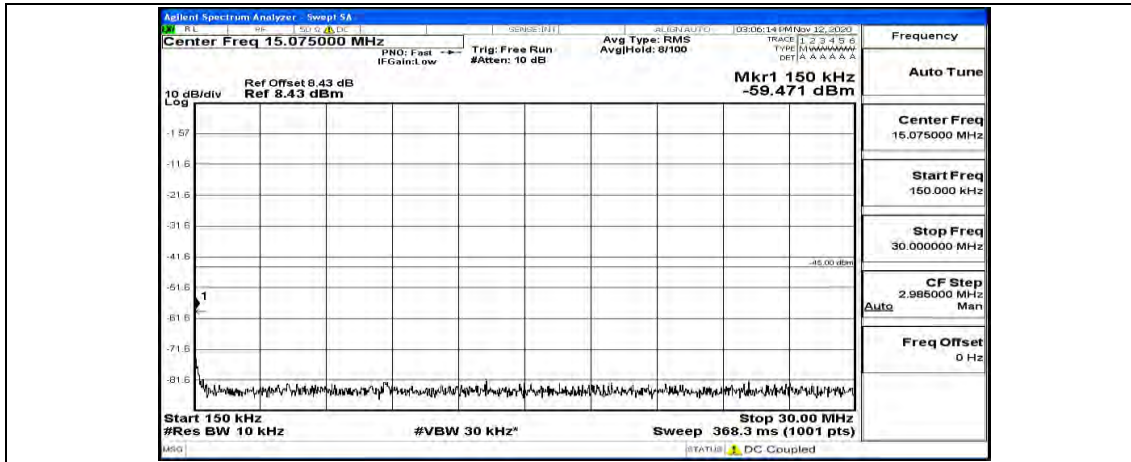

(Channel Bandwidth:15 MHz)_MCH_QPSK_1RB#37

(Channel Bandwidth:15 MHz)_MCH_QPSK_1RB#74

(Channel Bandwidth:15 MHz)_HCH_QPSK_1RB#0

(Channel Bandwidth:15 MHz)_HCH_QPSK_1RB#37

(Channel Bandwidth:15 MHz)_HCH_QPSK_1RB#74