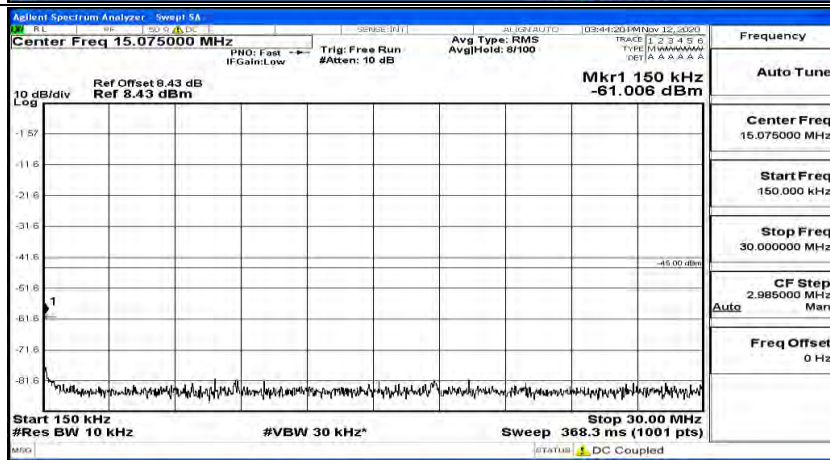

(Channel Bandwidth:15 MHz)_MCH_16QAM_1RB#74

(Channel Bandwidth:15 MHz)_HCH_16QAM_1RB#0

(Channel Bandwidth:15 MHz)_HCH_16QAM_1RB#37

(Channel Bandwidth:15 MHz)_HCH_16QAM_1RB#74

Channel Bandwidth: 20 MHz

(Channel Bandwidth:20 MHz)_LCH_QPSK_1RB#0