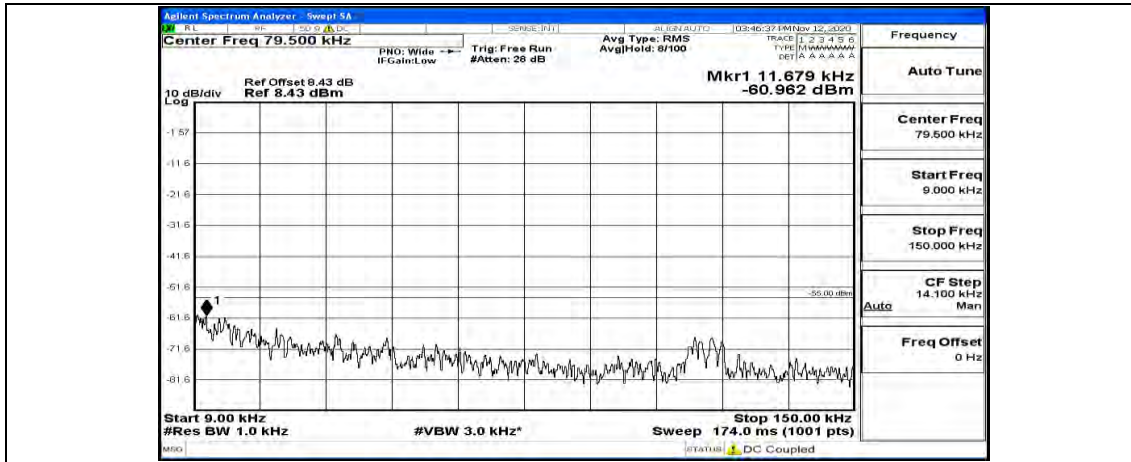

(Channel Bandwidth:20 MHz)_MCH_16QAM_1RB#99