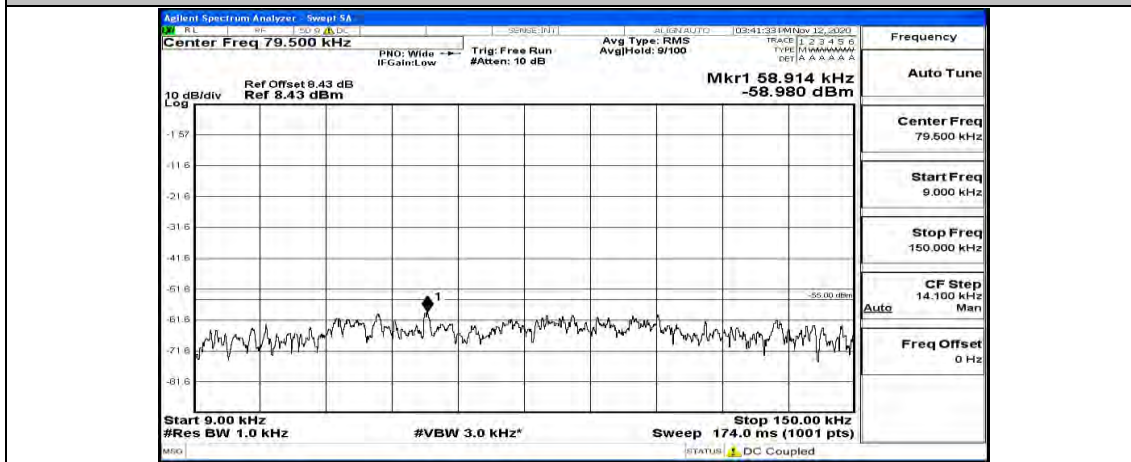

Channel Bandwidth: 10 MHz_HCH_16QAM_1RB#49

Channel Bandwidth: 15 MHz

(Channel Bandwidth:15 MHz)_LCH_QPSK_1RB#0

(Channel Bandwidth:15 MHz)_LCH_QPSK_1RB#37

(Channel Bandwidth:15 MHz)_LCH_QPSK_1RB#74

(Channel Bandwidth:15 MHz)_MCH_QPSK_1RB#0