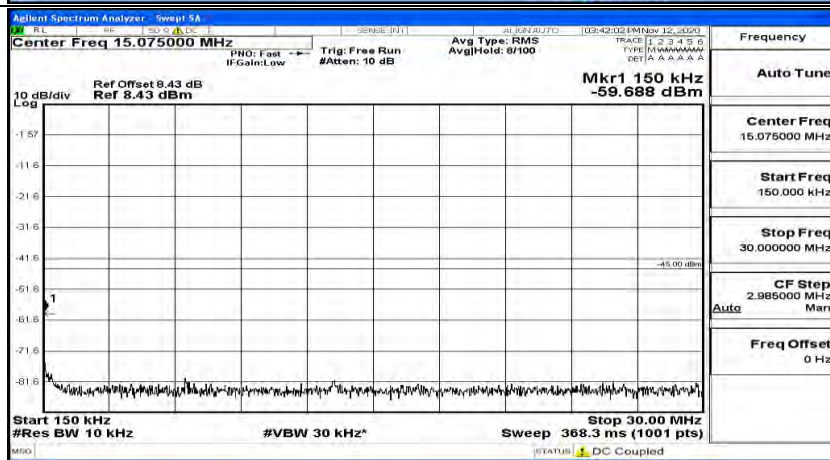

(Channel Bandwidth:15 MHz)_MCH_QPSK_1RB#74