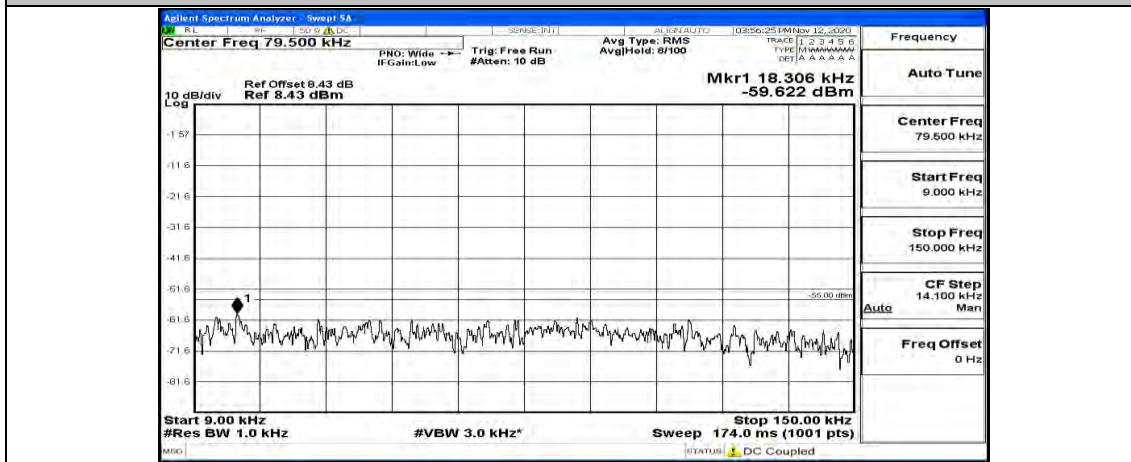

(Channel Bandwidth:20 MHz) LCH_16QAM_1RB#99

(Channel Bandwidth:20 MHz)_MCH_16QAM_1RB#0

(Channel Bandwidth:20 MHz)_MCH_16QAM_1RB#49

(Channel Bandwidth:20 MHz)_MCH_16QAM_1RB#99

(Channel Bandwidth:20 MHz)_HCH_16QAM_1RB#0