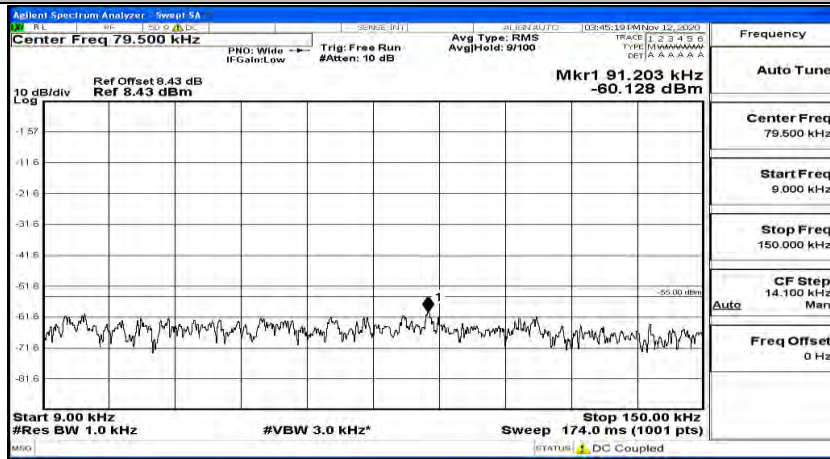

(Channel Bandwidth:20 MHz) LCH_16QAM_1RB#99