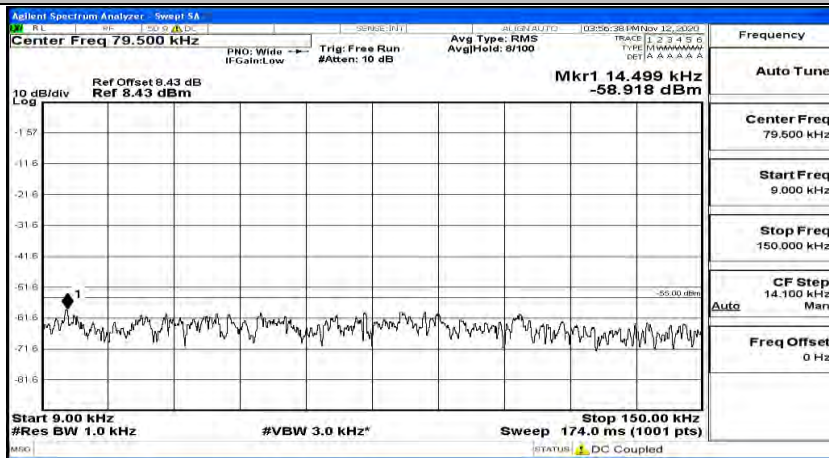

(Channel Bandwidth:20 MHz) HCH_16QAM_1RB#49