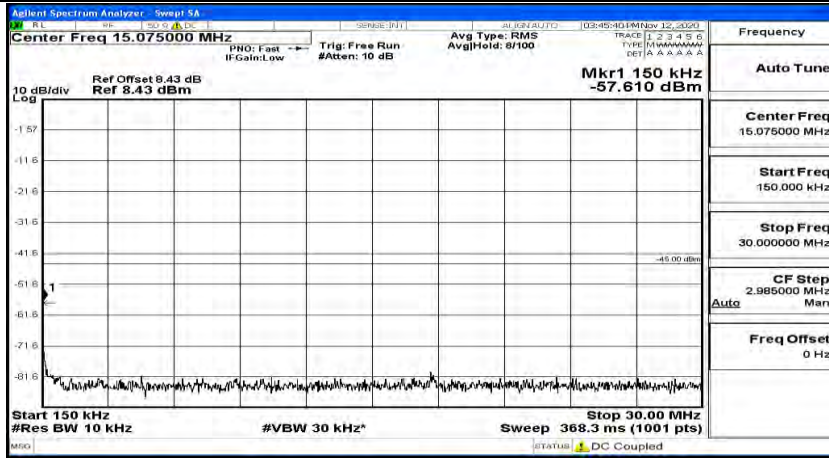

(Channel Bandwidth:20 MHz)_LCH_QPSK_1RB#49

(Channel Bandwidth:20 MHz)_LCH_QPSK_1RB#99

(Channel Bandwidth:20 MHz)_MCH_QPSK_1RB#0

(Channel Bandwidth:20 MHz)_MCH_QPSK_1RB#49

(Channel Bandwidth:20 MHz)_MCH_QPSK_1RB#99