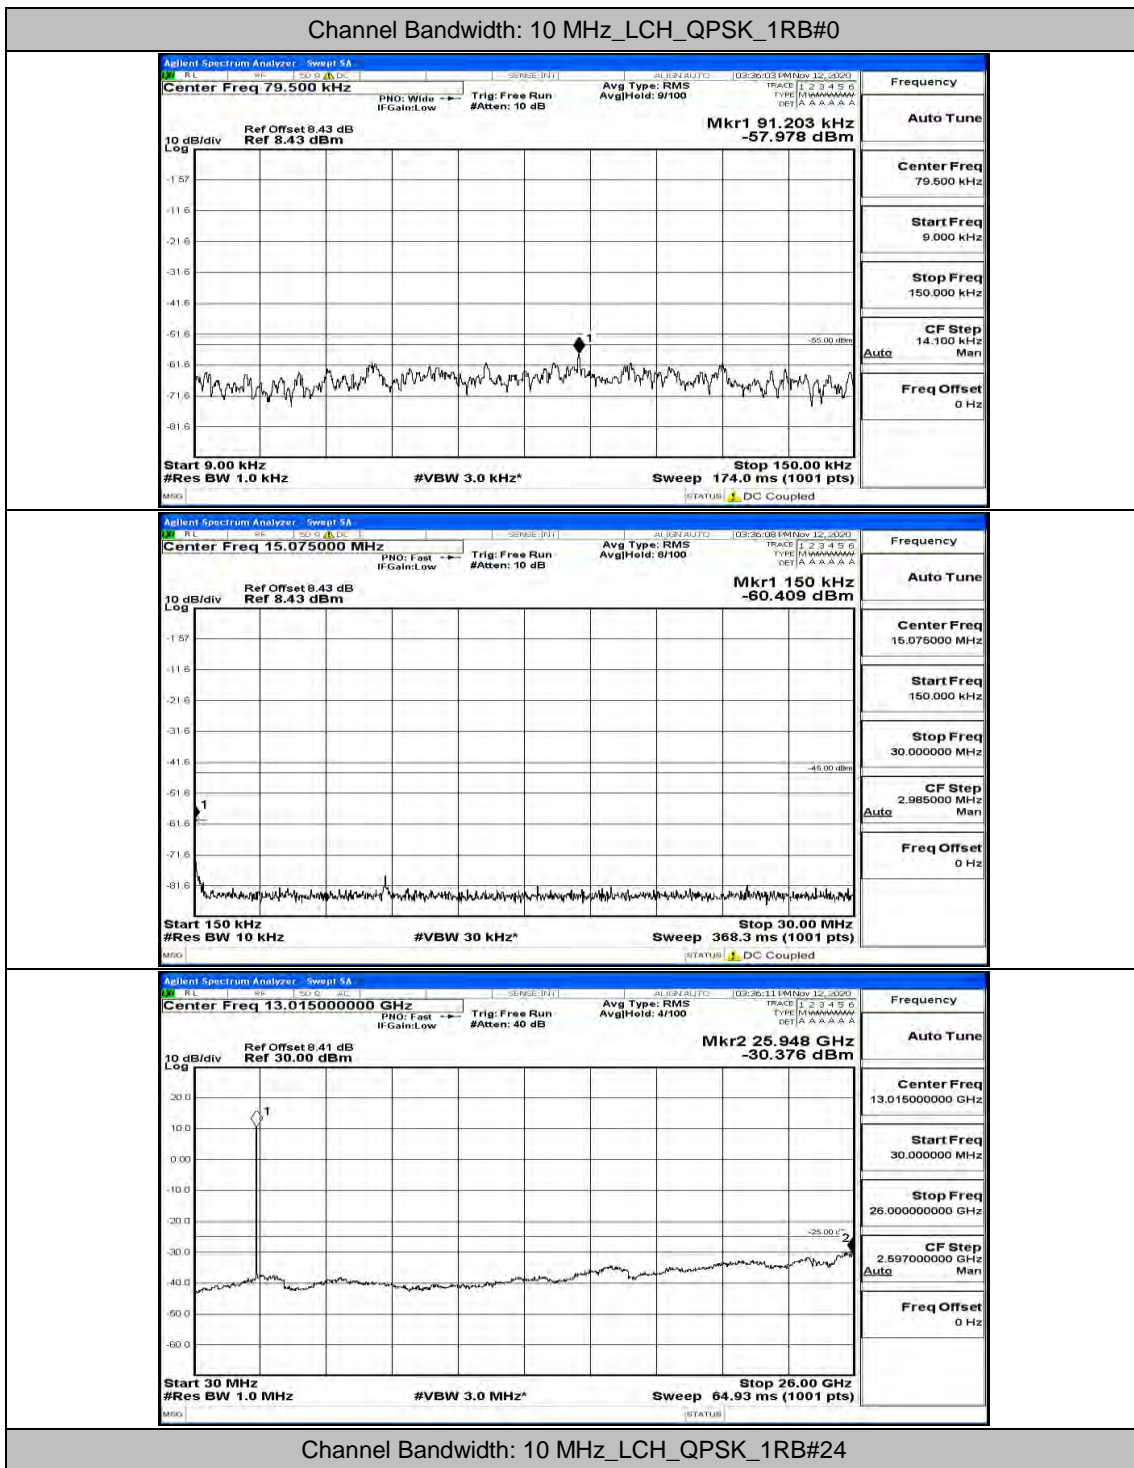

Channel Bandwidth: 10 MHz

Channel Bandwidth: 10 MHz_LCH_QPSK_1RB#49

Channel Bandwidth: 10 MHz_MCH_QPSK_1RB#0

Channel Bandwidth: 10 MHz_MCH_QPSK_1RB#24

Channel Bandwidth: 10 MHz_MCH_QPSK_1RB#49

Channel Bandwidth: 10 MHz_HCH_QPSK_1RB#0

Channel Bandwidth: 10 MHz_HCH_QPSK_1RB#24

Channel Bandwidth: 10 MHz_HCH_QPSK_1RB#49

Channel Bandwidth: 10 MHz_LCH_16QAM_1RB#0

Channel Bandwidth: 10 MHz_LCH_16QAM_1RB#24

Channel Bandwidth: 10 MHz_LCH_16QAM_1RB#49