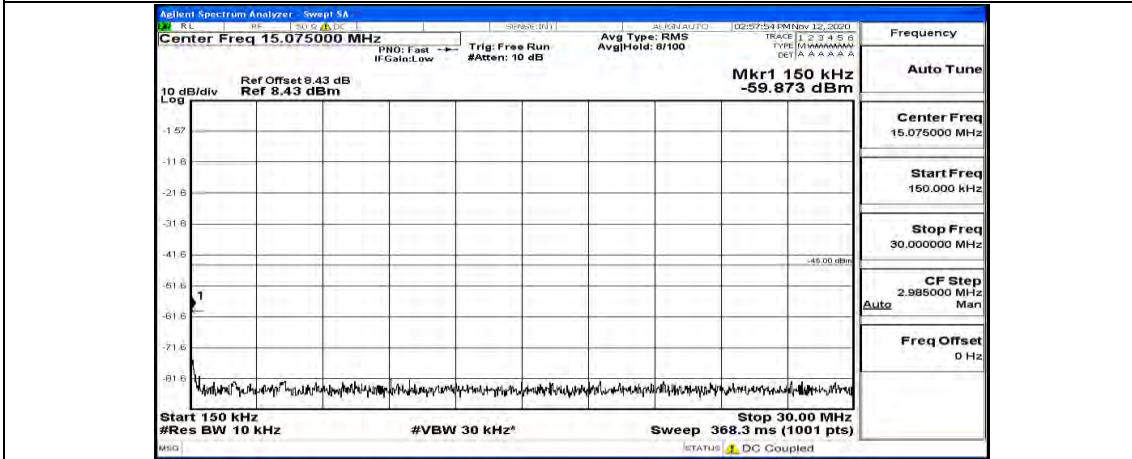

Channel Bandwidth: 10 MHz

Channel Bandwidth: 10 MHz_LCH_QPSK_1RB#49

Channel Bandwidth: 10 MHz_MCH_QPSK_1RB#0

Channel Bandwidth: 10 MHz_MCH_QPSK_1RB#24

Channel Bandwidth: 10 MHz_MCH_QPSK_1RB#49

Channel Bandwidth: 10 MHz_HCH_QPSK_1RB#0

Channel Bandwidth: 10 MHz_HCH_QPSK_1RB#24

Channel Bandwidth: 10 MHz_HCH_QPSK_1RB#49

Channel Bandwidth: 10 MHz_LCH_16QAM_1RB#0

Channel Bandwidth: 10 MHz_LCH_16QAM_1RB#24

Channel Bandwidth: 10 MHz_LCH_16QAM_1RB#49