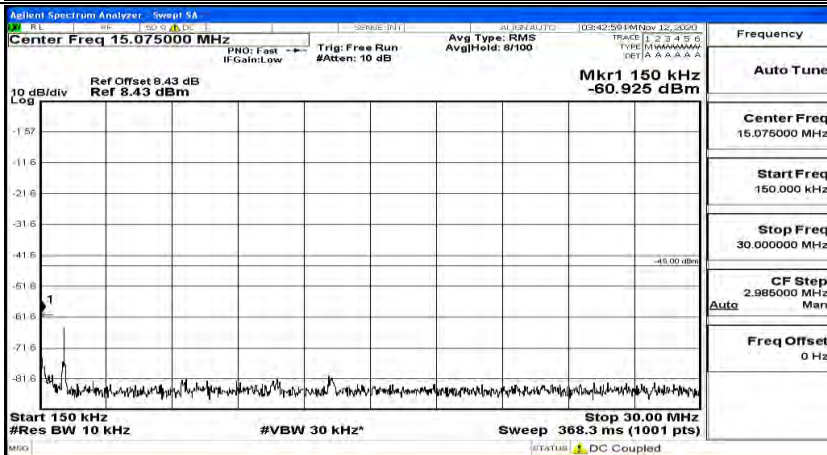

(Channel Bandwidth:15 MHz)_MCH_QPSK_1RB#37

(Channel Bandwidth:15 MHz)_MCH_QPSK_1RB#74

(Channel Bandwidth:15 MHz)_HCH_QPSK_1RB#0

(Channel Bandwidth:15 MHz)_HCH_QPSK_1RB#37

(Channel Bandwidth:15 MHz)_HCH_QPSK_1RB#74