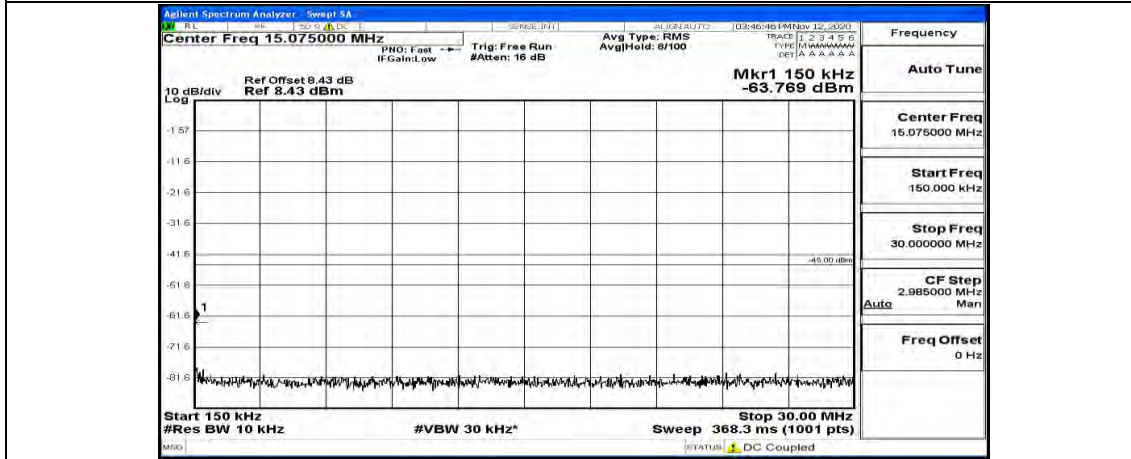

(Channel Bandwidth:20 MHz)_MCH_16QAM_1RB#99