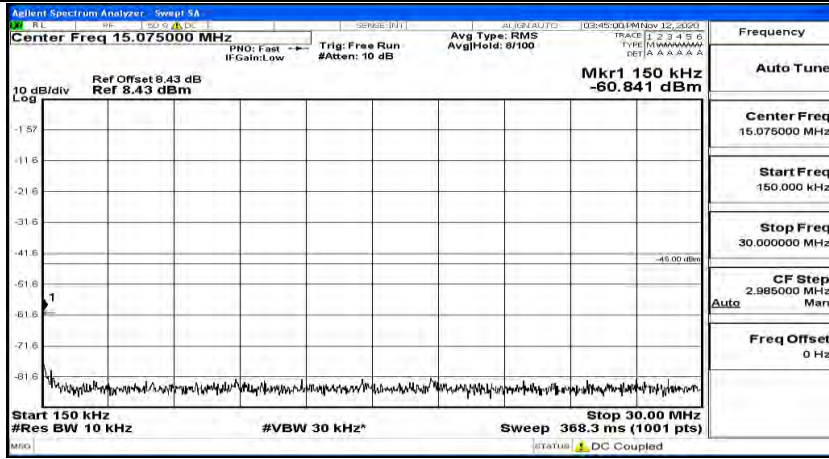

(Channel Bandwidth:20 MHz)_HCH_QPSK_1RB#0

(Channel Bandwidth:20 MHz)_HCH_QPSK_1RB#49

(Channel Bandwidth:20 MHz)_HCH_QPSK_1RB#99

(Channel Bandwidth:20 MHz)_LCH_16QAM_1RB#0

(Channel Bandwidth:20 MHz) LCH_16QAM_1RB#49