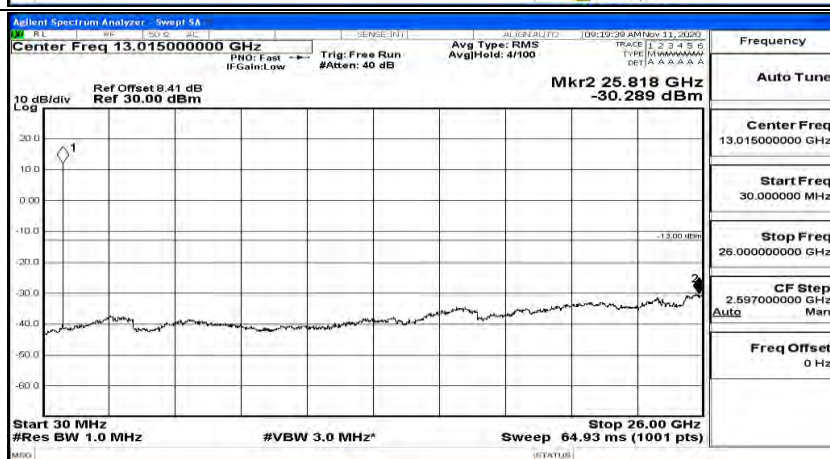

(Channel Bandwidth: 3 MHz)_HCH_16QAM_1RB#0

(Channel Bandwidth: 3 MHz)_HCH_16QAM_1RB#7

(Channel Bandwidth: 3 MHz)_HCH_16QAM_1RB#14

Channel Bandwidth: 5 MHz

(Channel Bandwidth: 5 MHz)_LCH_QPSK_1RB#0

(Channel Bandwidth: 5 MHz)_LCH_QPSK_1RB#12