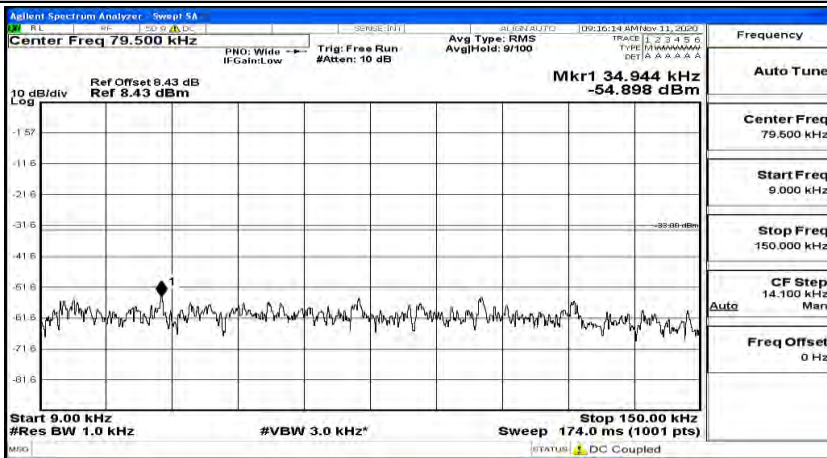

(Channel Bandwidth: 3 MHz)_HCH_QPSK_1RB#14

(Channel Bandwidth: 3 MHz)_LCH_16QAM_1RB#0

(Channel Bandwidth: 3 MHz)_LCH_16QAM_1RB#7

(Channel Bandwidth: 3 MHz)_LCH_16QAM_1RB#14

(Channel Bandwidth: 3 MHz)_MCH_16QAM_1RB#0

Frequency
Auto Tune
Center Freq 79.500 kHz
Start Freq 9.000 kHz
Stop Freq 150.000 kHz
CF Step 14.100 kHz Man
Freq Offset 0 Hz

Frequency
Auto Tune
Center Freq 15.075000 MHz
Start Freq 150.000 kHz
Stop Freq 30.000000 MHz
CF Step 2.985000 MHz Man
Freq Offset 0 Hz