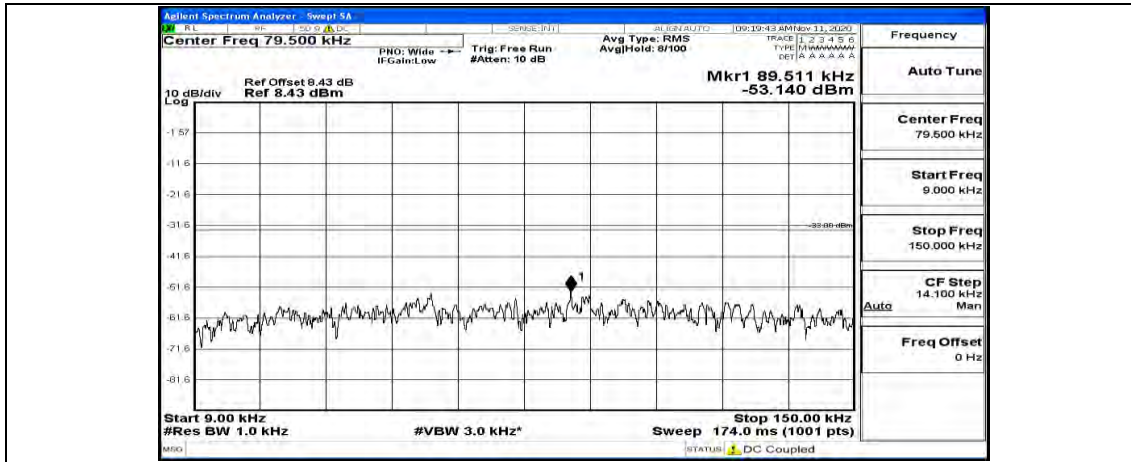

(Channel Bandwidth: 3 MHz)_HCH_16QAM_1RB#0

(Channel Bandwidth: 3 MHz)_HCH_16QAM_1RB#7

(Channel Bandwidth: 3 MHz)_HCH_16QAM_1RB#14

Channel Bandwidth: 5 MHz

(Channel Bandwidth: 5 MHz)_LCH_QPSK_1RB#0

(Channel Bandwidth: 5 MHz)_LCH_QPSK_1RB#12