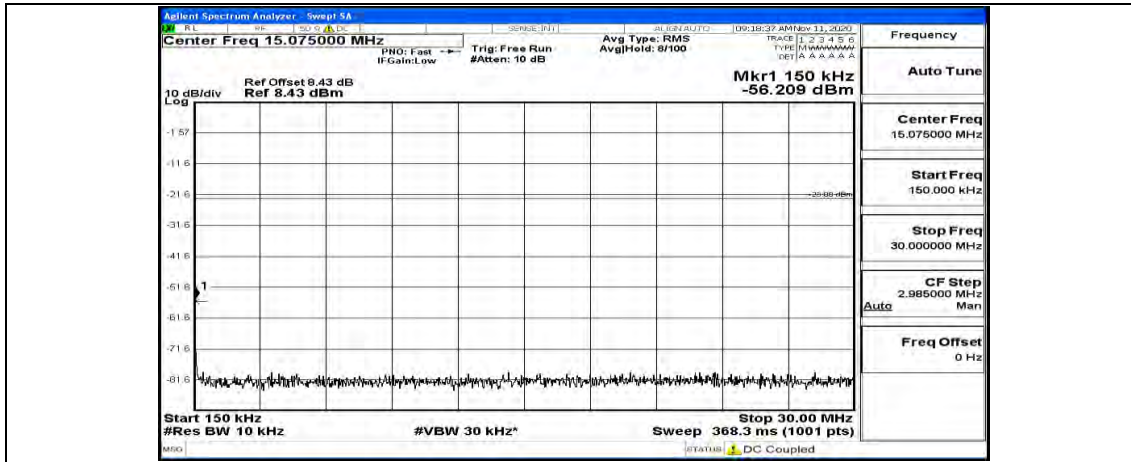

(Channel Bandwidth: 3 MHz)_MCH_QPSK_1RB#0

(Channel Bandwidth: 3 MHz) MCH_QPSK_1RB#7

(Channel Bandwidth: 3 MHz)_MCH_QPSK_1RB#14

(Channel Bandwidth: 3 MHz)_HCH_QPSK_1RB#0

(Channel Bandwidth: 3 MHz)_HCH_QPSK_1RB#7

(Channel Bandwidth: 3 MHz)_HCH_QPSK_1RB#14

(Channel Bandwidth: 3 MHz)_LCH_16QAM_1RB#0

(Channel Bandwidth: 3 MHz)_LCH_16QAM_1RB#7

(Channel Bandwidth: 3 MHz)_LCH_16QAM_1RB#14

(Channel Bandwidth: 3 MHz)_MCH_16QAM_1RB#0