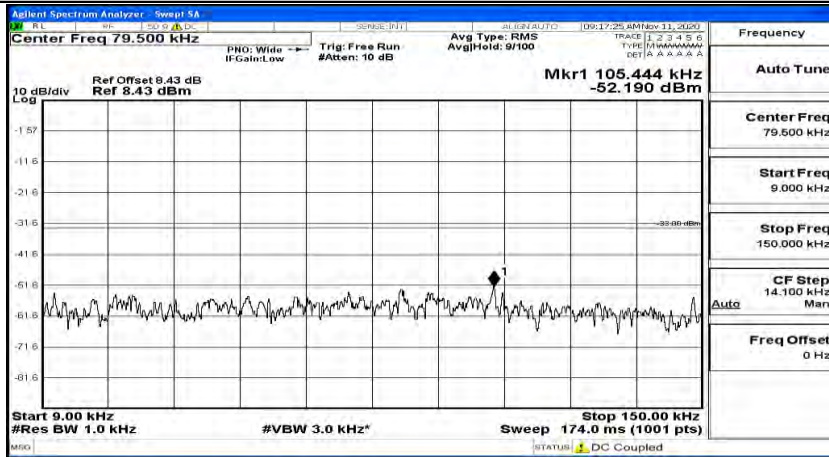

Frequency
Auto Tune
Center Freq 79.500 kHz
Start Freq 9.000 kHz
Stop Freq 150.000 kHz
CF Step 14.100 kHz Man
Freq Offset 0 Hz

Frequency
Auto Tune
Center Freq 15.075000 MHz
Start Freq 150.000 kHz
Stop Freq 30.000000 MHz
CF Step 2.985000 MHz Man
Freq Offset 0 Hz