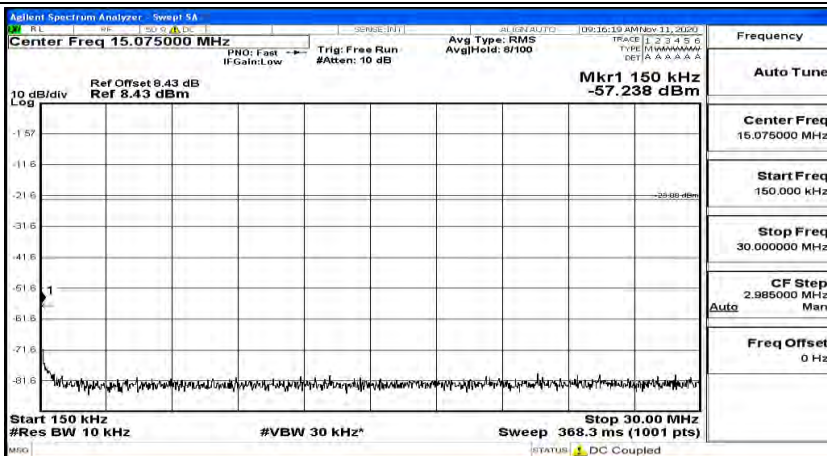

(Channel Bandwidth: 3 MHz)_HCH_QPSK_1RB#14

(Channel Bandwidth: 3 MHz)_LCH_16QAM_1RB#0

(Channel Bandwidth: 3 MHz)_LCH_16QAM_1RB#7

(Channel Bandwidth: 3 MHz)_LCH_16QAM_1RB#14

(Channel Bandwidth: 3 MHz)_MCH_16QAM_1RB#0

Frequency
Auto Tune
Center Freq 79.500 kHz
Start Freq 9.000 kHz
Stop Freq 150.000 kHz
CF Step 14.100 kHz Man
Freq Offset 0 Hz

Frequency
Auto Tune
Center Freq 15.075000 MHz
Start Freq 150.000 kHz
Stop Freq 30.000000 MHz
CF Step 2.985000 MHz Man
Freq Offset 0 Hz