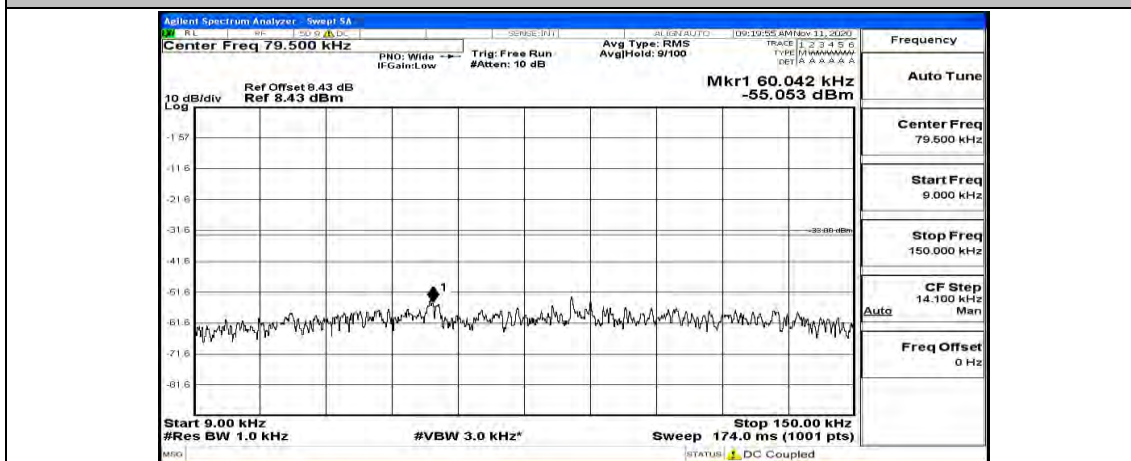

(Channel Bandwidth: 5 MHz)_LCH_QPSK_1RB#24