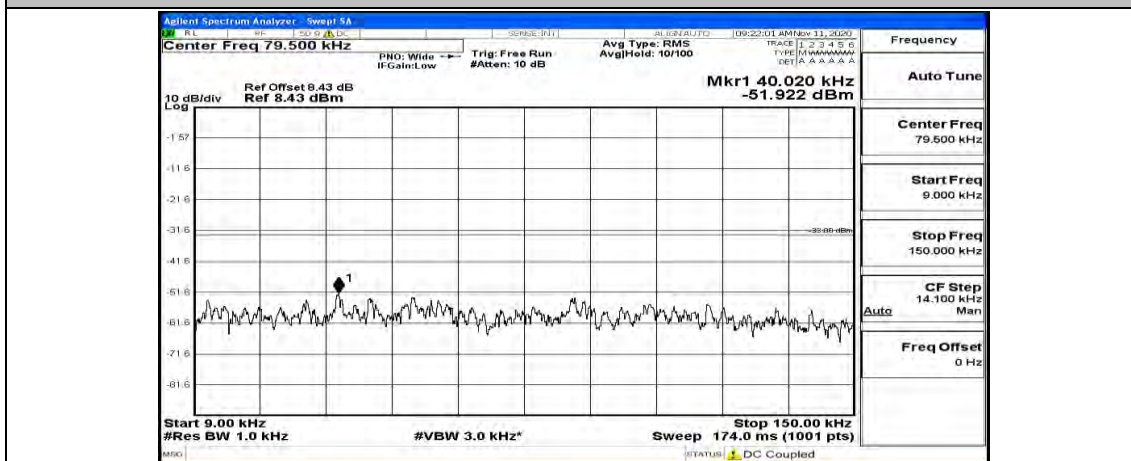

(Channel Bandwidth: 5 MHz)_MCH_16QAM_1RB#24