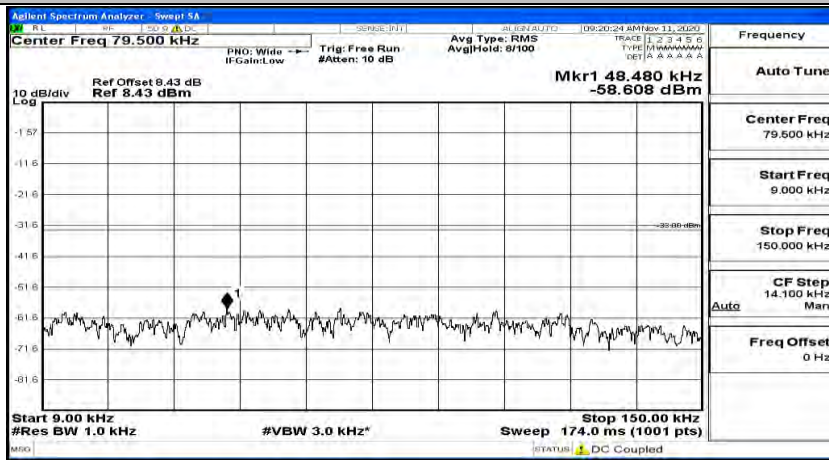

(Channel Bandwidth: 5 MHz)_HCH_QPSK_1RB#12

(Channel Bandwidth: 5 MHz)_HCH_QPSK_1RB#24

(Channel Bandwidth: 5 MHz)_LCH_16QAM_1RB#0

(Channel Bandwidth: 5 MHz)_LCH_16QAM_1RB#12

(Channel Bandwidth: 5 MHz) LCH_16QAM_1RB#24