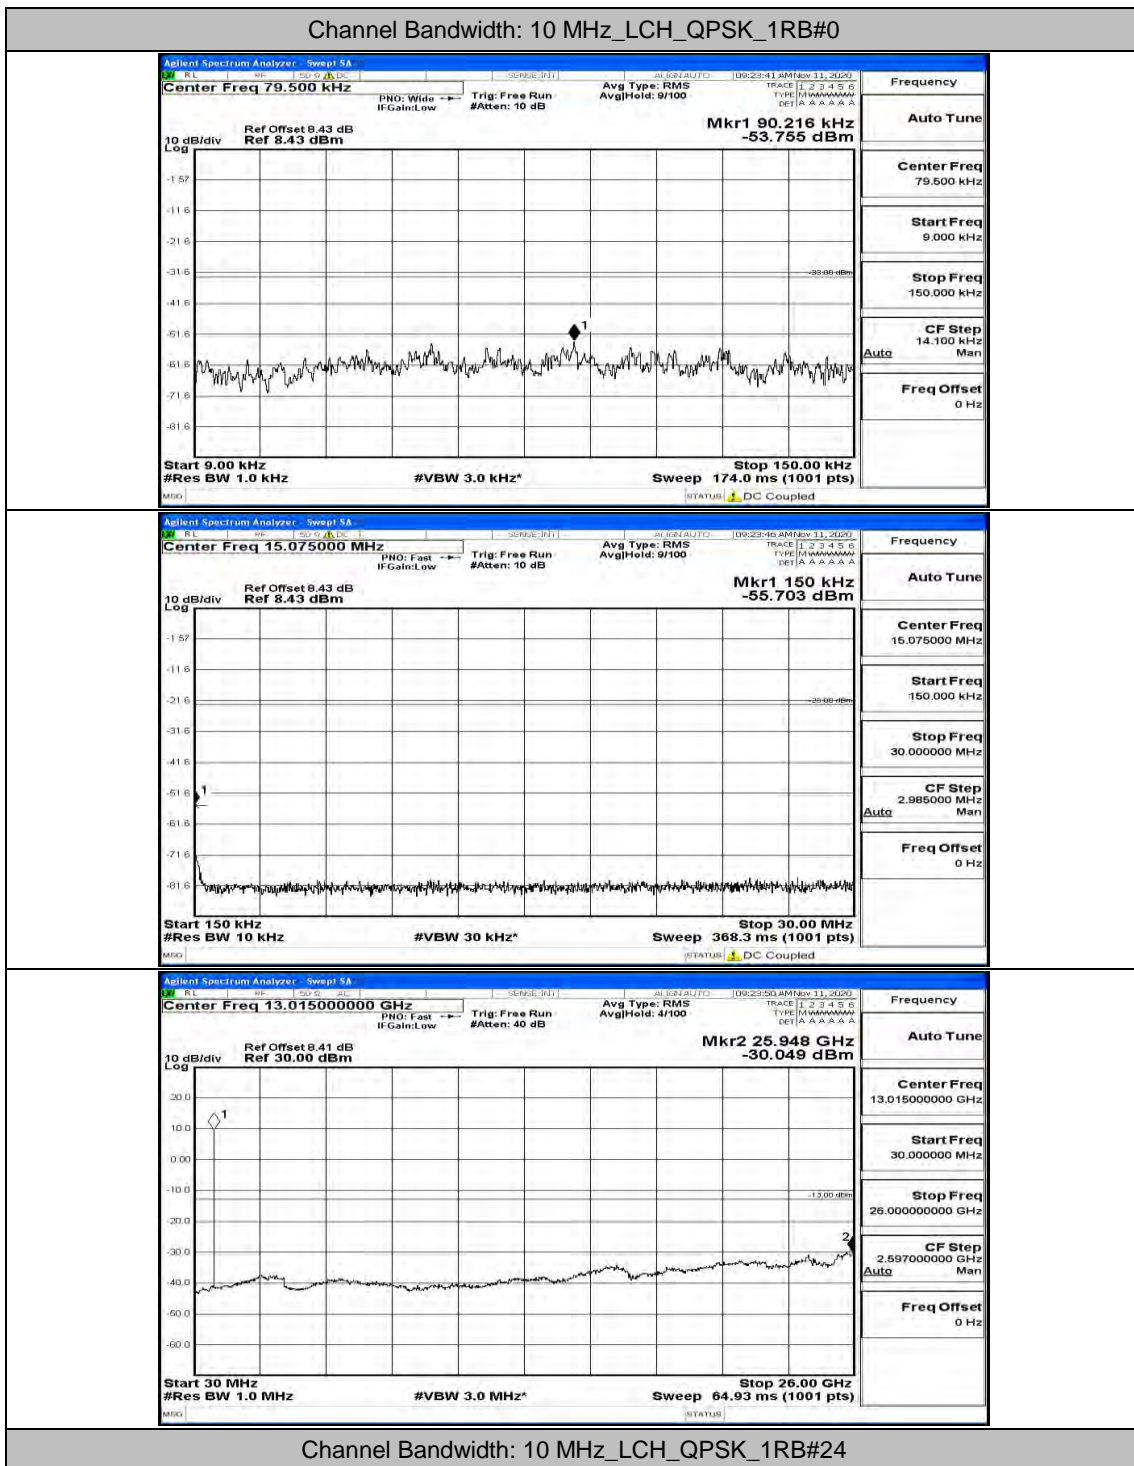

Channel Bandwidth: 10 MHz