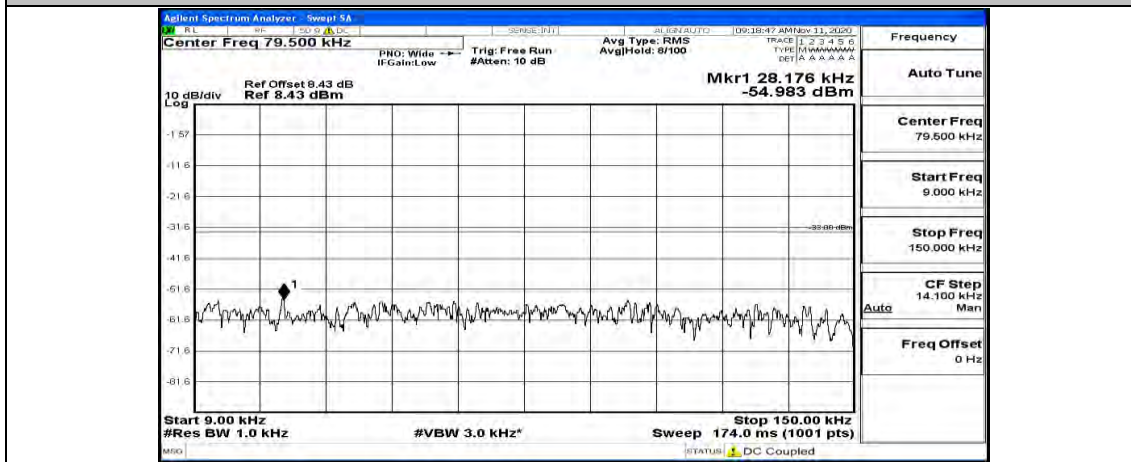

(Channel Bandwidth: 3 MHz)_HCH_16QAM_1RB#0