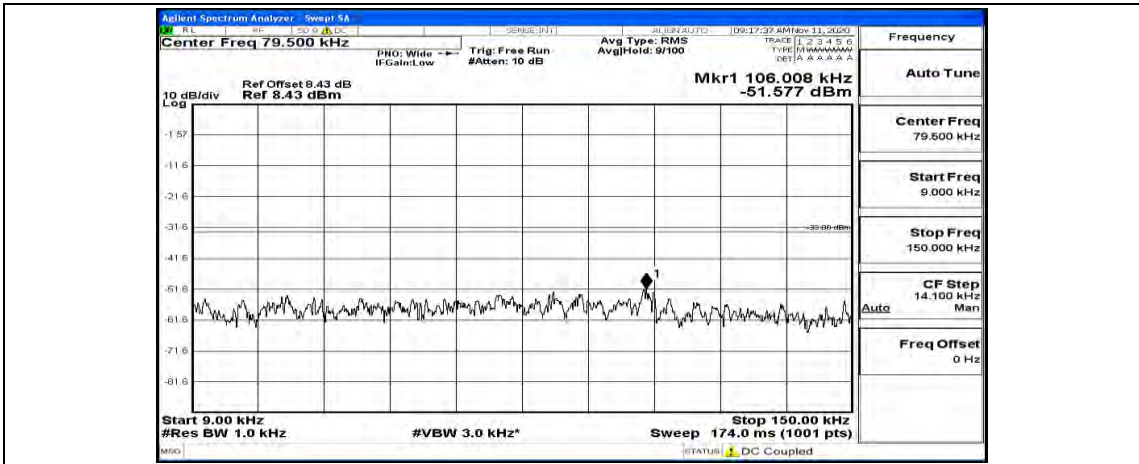

(Channel Bandwidth: 3 MHz)_MCH_16QAM_1RB#14