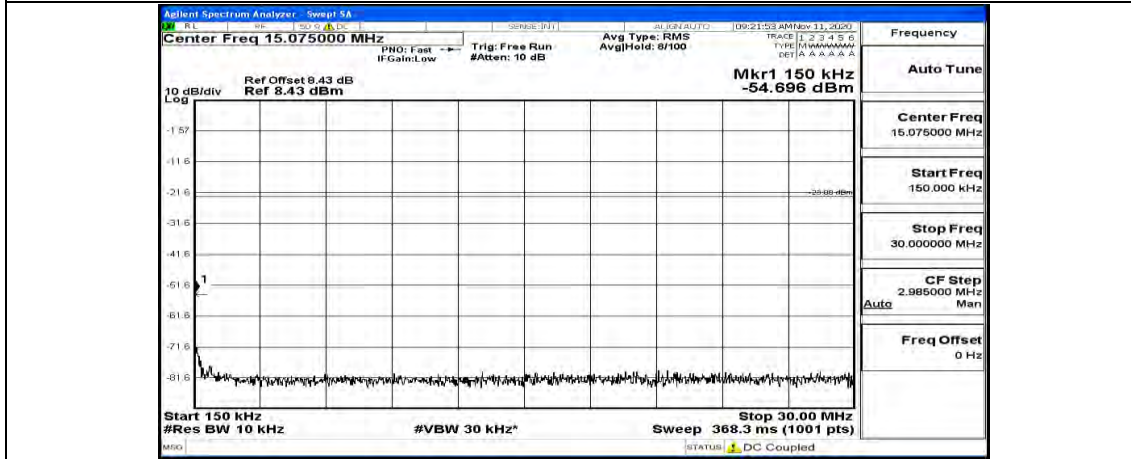

(Channel Bandwidth: 5 MHz)_MCH_16QAM_1RB#24