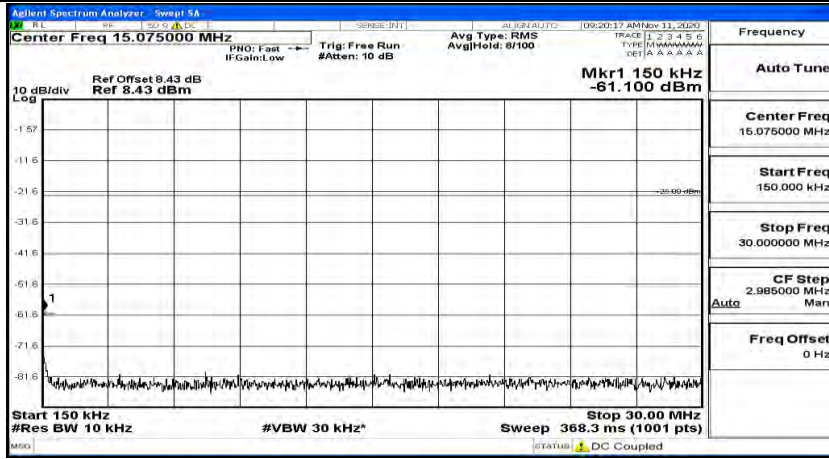

(Channel Bandwidth: 5 MHz)_HCH_QPSK_1RB#12

(Channel Bandwidth: 5 MHz)_HCH_QPSK_1RB#24

(Channel Bandwidth: 5 MHz)_LCH_16QAM_1RB#0

(Channel Bandwidth: 5 MHz)_LCH_16QAM_1RB#12

(Channel Bandwidth: 5 MHz) LCH_16QAM_1RB#24