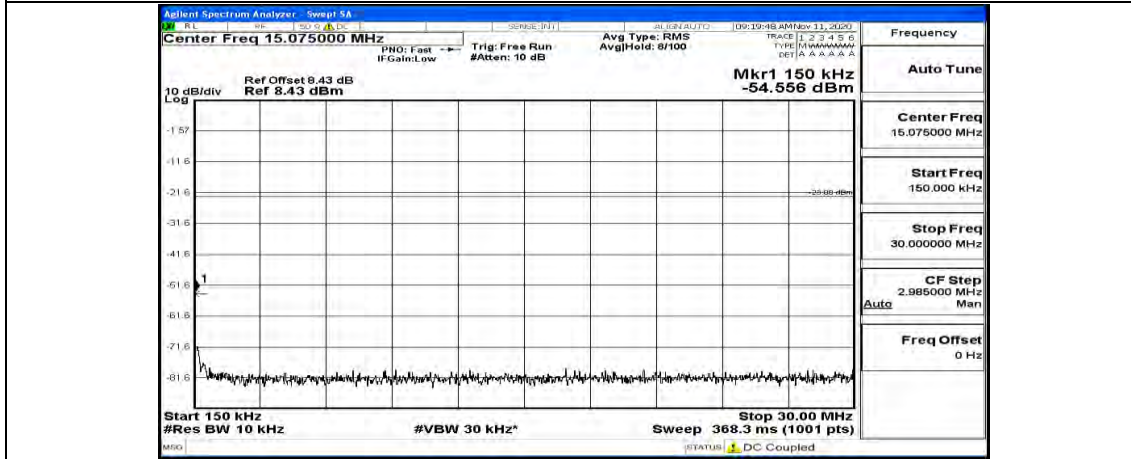

(Channel Bandwidth: 3 MHz)_HCH_16QAM_1RB#0

(Channel Bandwidth: 3 MHz)_HCH_16QAM_1RB#7

(Channel Bandwidth: 3 MHz)_HCH_16QAM_1RB#14

Channel Bandwidth: 5 MHz

(Channel Bandwidth: 5 MHz)_LCH_QPSK_1RB#0

(Channel Bandwidth: 5 MHz)_LCH_QPSK_1RB#12