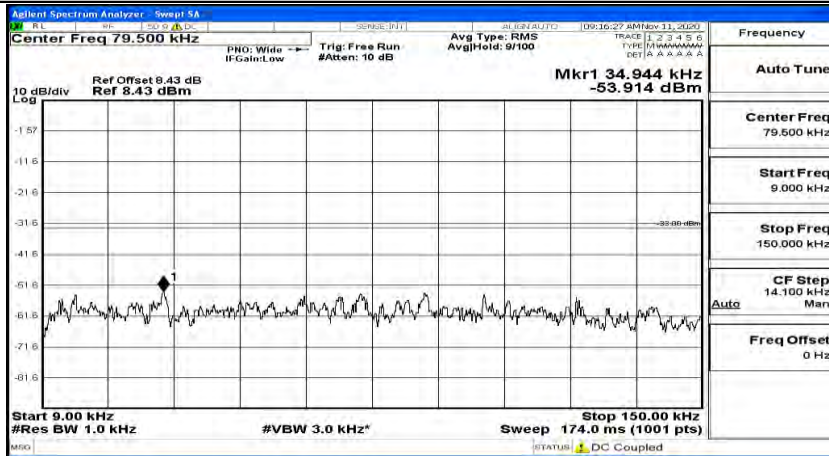

(Channel Bandwidth: 3 MHz)_HCH_QPSK_1RB#14

(Channel Bandwidth: 3 MHz)_LCH_16QAM_1RB#0

(Channel Bandwidth: 3 MHz)_LCH_16QAM_1RB#7

(Channel Bandwidth: 3 MHz)_LCH_16QAM_1RB#14

(Channel Bandwidth: 3 MHz)_MCH_16QAM_1RB#0

Frequency
Auto Tune
Center Freq 79.500 kHz
Start Freq 9.000 kHz
Stop Freq 150.000 kHz
CF Step 14.100 kHz Man
Freq Offset 0 Hz

Frequency
Auto Tune
Center Freq 15.075000 MHz
Start Freq 150.000 kHz
Stop Freq 30.000000 MHz
CF Step 2.985000 MHz Man
Freq Offset 0 Hz