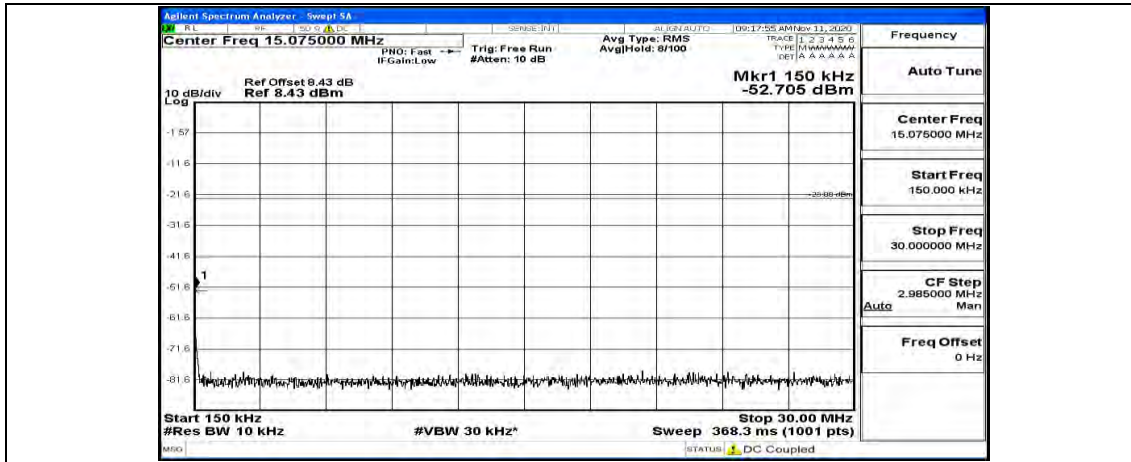

Frequency
Auto Tune
Center Freq 79.500 kHz
Start Freq 9.000 kHz
Stop Freq 150.000 kHz
CF Step 14.100 kHz Man
Freq Offset 0 Hz

Frequency
Auto Tune
Center Freq 15.075000 MHz
Start Freq 150.000 kHz
Stop Freq 30.000000 MHz
CF Step 2.985000 MHz Man
Freq Offset 0 Hz

Frequency
Auto Tune
Center Freq 13.015000000 GHz
Start Freq 30.000000 MHz
Stop Freq 26.000000000 GHz
CF Step 2.597000000 GHz Man
Freq Offset 0 Hz

(Channel Bandwidth: 3 MHz)_MCH_16QAM_1RB#7

(Channel Bandwidth: 3 MHz)_MCH_16QAM_1RB#14