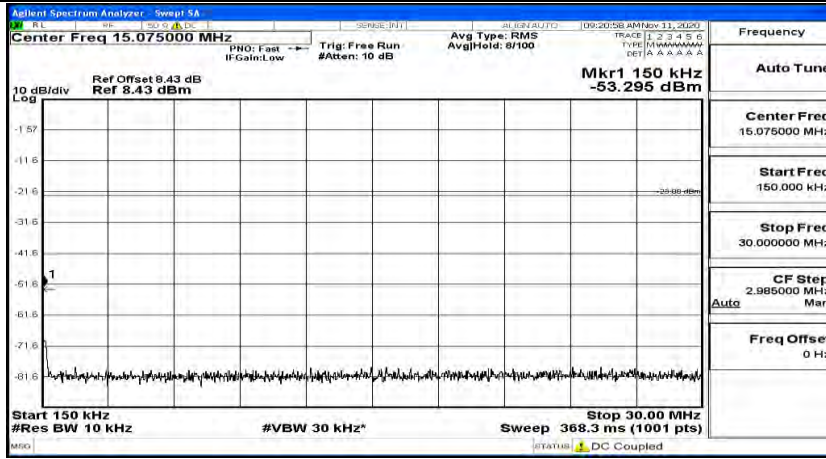

(Channel Bandwidth: 5 MHz) MCH_QPSK_1RB#12