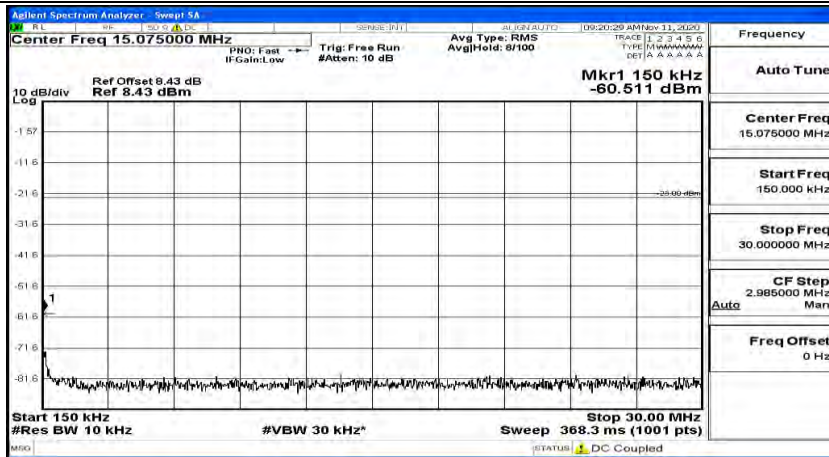

(Channel Bandwidth: 5 MHz)_HCH_QPSK_1RB#12

(Channel Bandwidth: 5 MHz)_HCH_QPSK_1RB#24

(Channel Bandwidth: 5 MHz)_LCH_16QAM_1RB#0

(Channel Bandwidth: 5 MHz)_LCH_16QAM_1RB#12

(Channel Bandwidth: 5 MHz) LCH_16QAM_1RB#24