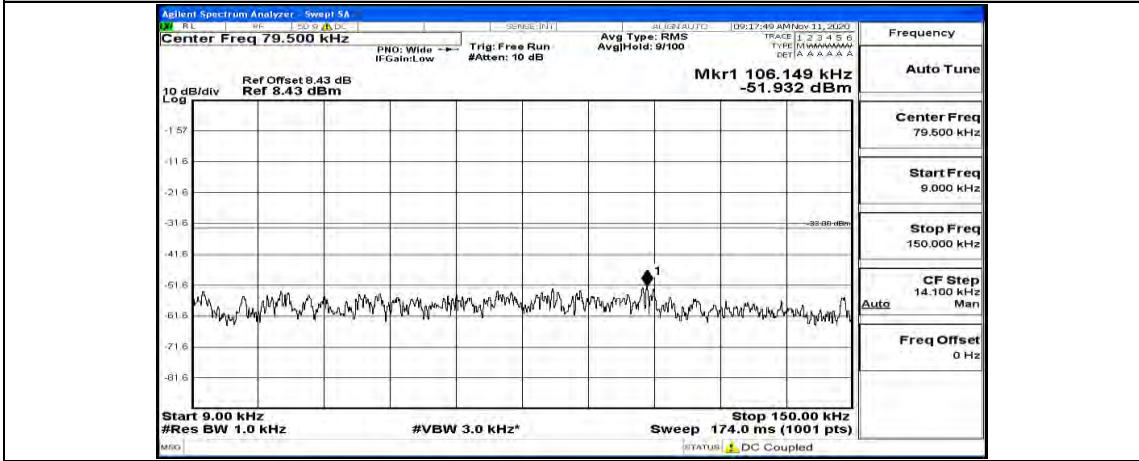

Frequency
Auto Tune
Center Freq 79.500 kHz
Start Freq 9.000 kHz
Stop Freq 150.000 kHz
CF Step 14.100 kHz Man
Freq Offset 0 Hz

Frequency
Auto Tune
Center Freq 15.075000 MHz
Start Freq 150.000 kHz
Stop Freq 30.000000 MHz
CF Step 2.985000 MHz Man
Freq Offset 0 Hz

Frequency
Auto Tune
Center Freq 13.015000000 GHz
Start Freq 30.000000 MHz
Stop Freq 26.000000000 GHz
CF Step 2.597000000 GHz Man
Freq Offset 0 Hz

(Channel Bandwidth: 3 MHz)_MCH_16QAM_1RB#7

(Channel Bandwidth: 3 MHz)_MCH_16QAM_1RB#14