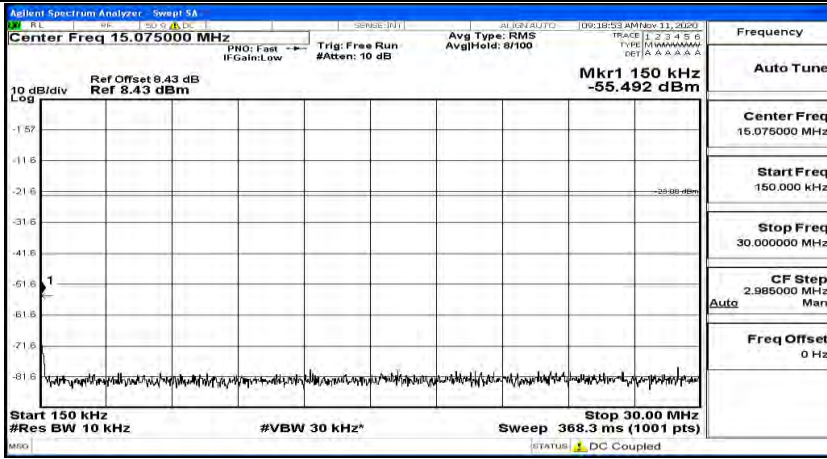

(Channel Bandwidth: 3 MHz)_HCH_16QAM_1RB#7