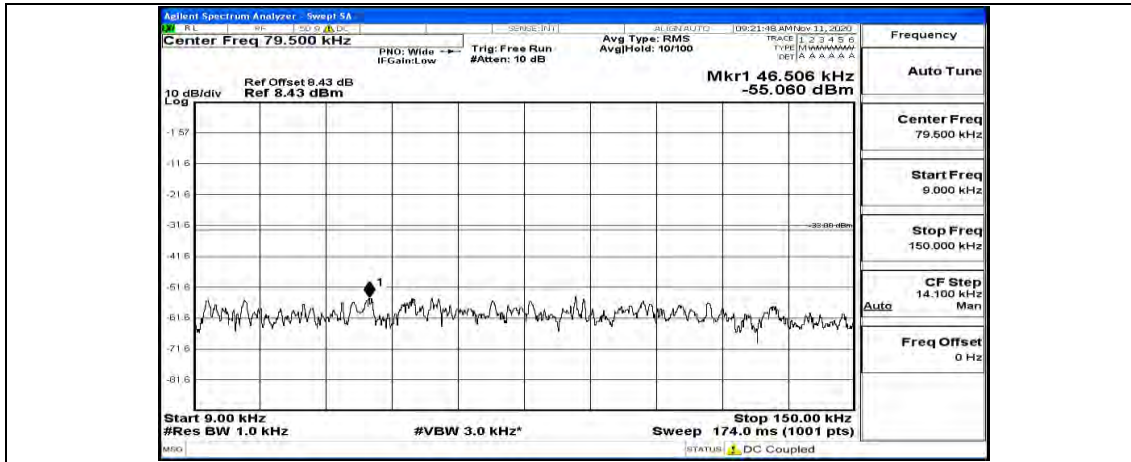

(Channel Bandwidth: 5 MHz)_MCH_16QAM_1RB#24