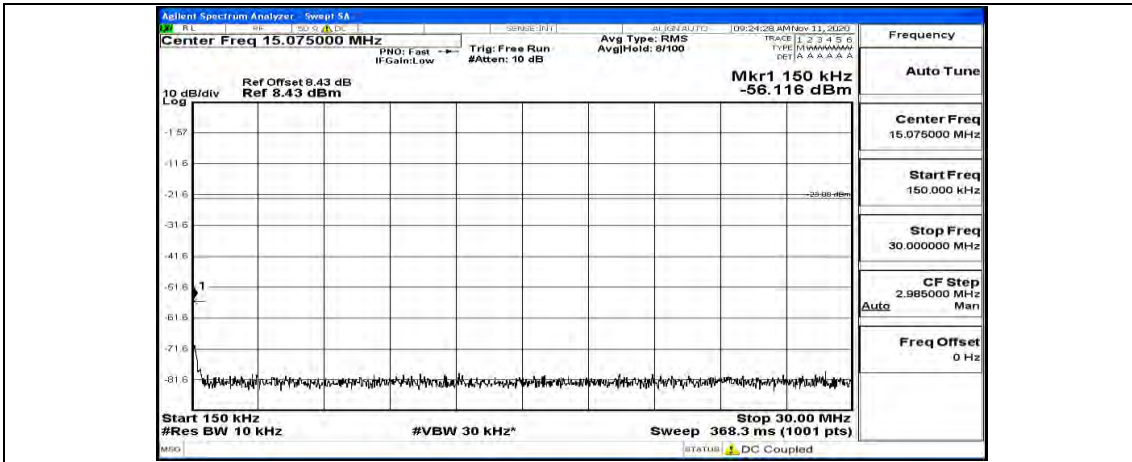

Channel Bandwidth: 10 MHz_HCH_QPSK_1RB#0

Channel Bandwidth: 10 MHz_HCH_QPSK_1RB#24

Channel Bandwidth: 10 MHz_HCH_QPSK_1RB#49

Channel Bandwidth: 10 MHz_LCH_16QAM_1RB#0

Channel Bandwidth: 10 MHz_LCH_16QAM_1RB#24