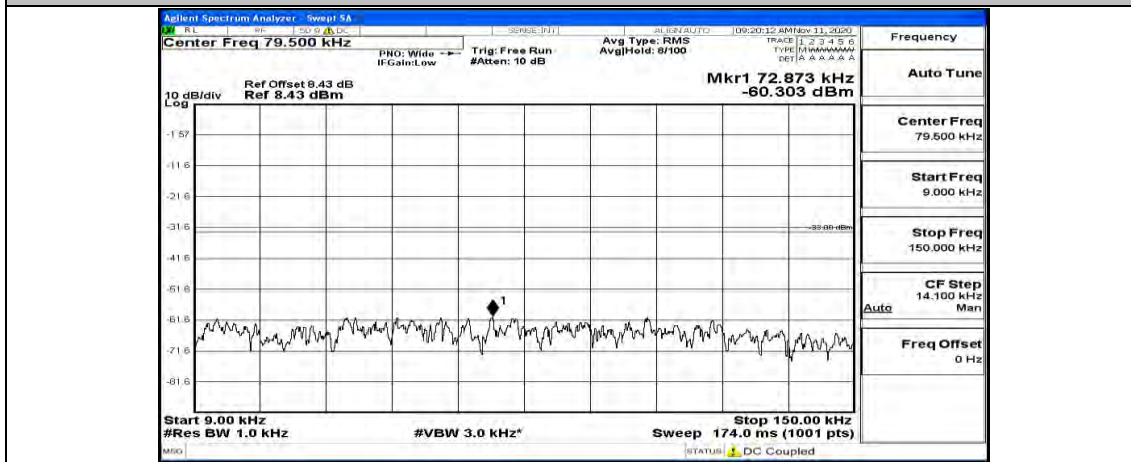

(Channel Bandwidth: 5 MHz)_HCH_QPSK_1RB#12

(Channel Bandwidth: 5 MHz)_HCH_QPSK_1RB#24

(Channel Bandwidth: 5 MHz)_LCH_16QAM_1RB#0

(Channel Bandwidth: 5 MHz)_LCH_16QAM_1RB#12

(Channel Bandwidth: 5 MHz) LCH_16QAM_1RB#24