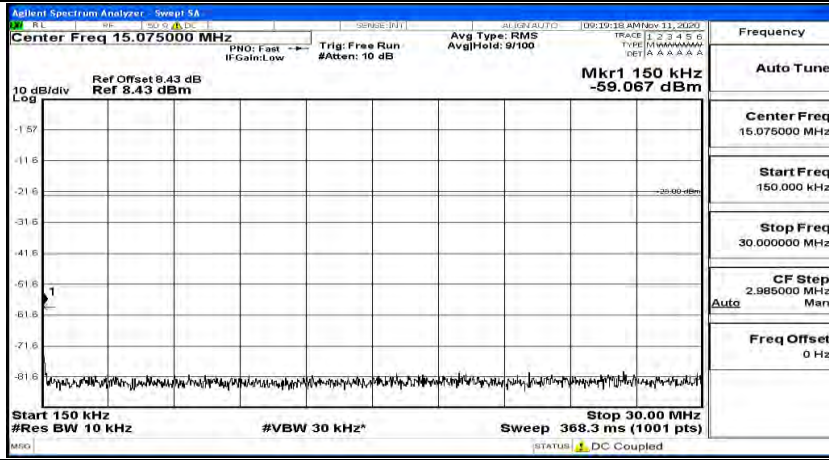

(Channel Bandwidth: 3 MHz)_HCH_16QAM_1RB#0

(Channel Bandwidth: 3 MHz)_HCH_16QAM_1RB#7

(Channel Bandwidth: 3 MHz)_HCH_16QAM_1RB#14

Channel Bandwidth: 5 MHz

(Channel Bandwidth: 5 MHz)_LCH_QPSK_1RB#0

(Channel Bandwidth: 5 MHz)_LCH_QPSK_1RB#12