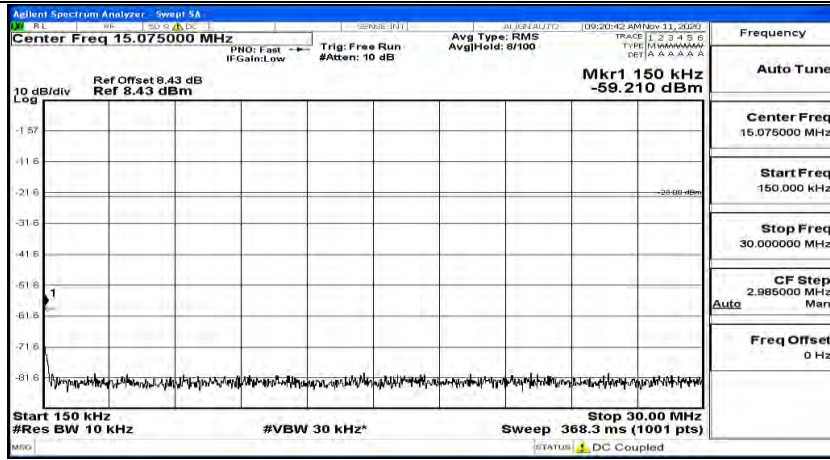

(Channel Bandwidth: 5 MHz)_HCH_QPSK_1RB#12

(Channel Bandwidth: 5 MHz)_HCH_QPSK_1RB#24

(Channel Bandwidth: 5 MHz)_LCH_16QAM_1RB#0

(Channel Bandwidth: 5 MHz)_LCH_16QAM_1RB#12

(Channel Bandwidth: 5 MHz) LCH_16QAM_1RB#24