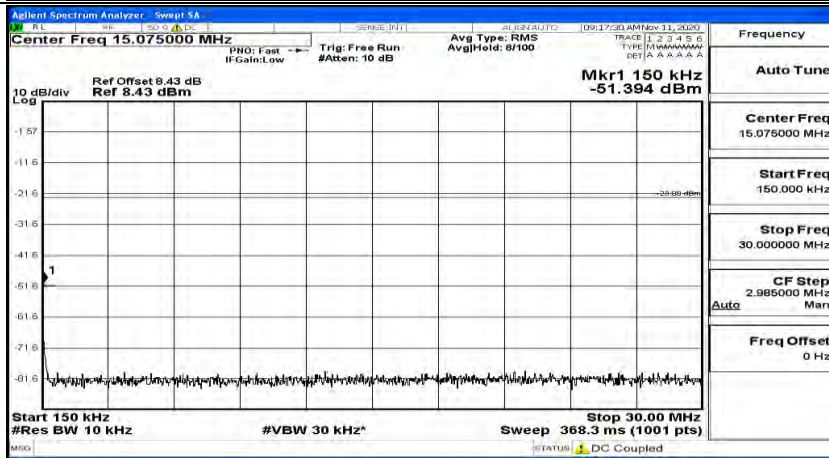

(Channel Bandwidth: 3 MHz)_HCH_QPSK_1RB#14

(Channel Bandwidth: 3 MHz)_LCH_16QAM_1RB#0

(Channel Bandwidth: 3 MHz)_LCH_16QAM_1RB#7

(Channel Bandwidth: 3 MHz)_LCH_16QAM_1RB#14

(Channel Bandwidth: 3 MHz)_MCH_16QAM_1RB#0

Frequency
Auto Tune
Center Freq 79.500 kHz
Start Freq 9.000 kHz
Stop Freq 150.000 kHz
CF Step 14.100 kHz Man
Freq Offset 0 Hz

Frequency
Auto Tune
Center Freq 15.075000 MHz
Start Freq 150.000 kHz
Stop Freq 30.000000 MHz
CF Step 2.985000 MHz Man
Freq Offset 0 Hz