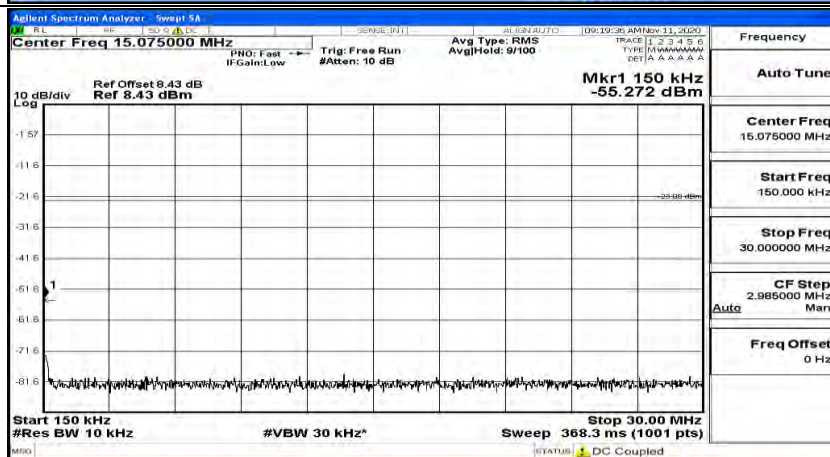

(Channel Bandwidth: 3 MHz)_HCH_16QAM_1RB#0

(Channel Bandwidth: 3 MHz)_HCH_16QAM_1RB#7

(Channel Bandwidth: 3 MHz)_HCH_16QAM_1RB#14

Channel Bandwidth: 5 MHz

(Channel Bandwidth: 5 MHz)_LCH_QPSK_1RB#0

(Channel Bandwidth: 5 MHz)_LCH_QPSK_1RB#12