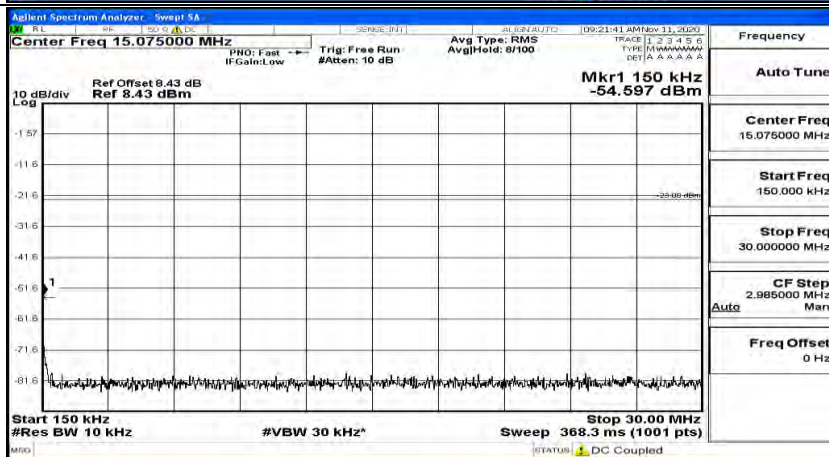

(Channel Bandwidth: 5 MHz)_MCH_16QAM_1RB#0

(Channel Bandwidth: 5 MHz)_MCH_16QAM_1RB#12