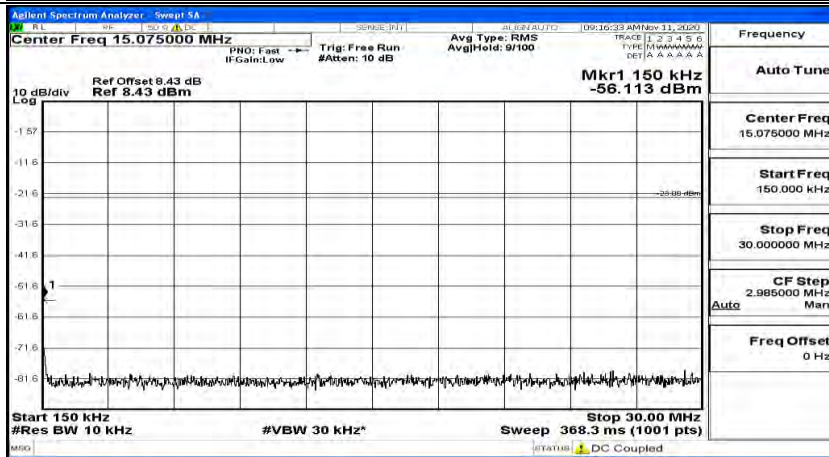

(Channel Bandwidth: 3 MHz)_HCH_QPSK_1RB#14

(Channel Bandwidth: 3 MHz)_LCH_16QAM_1RB#0

(Channel Bandwidth: 3 MHz)_LCH_16QAM_1RB#7

(Channel Bandwidth: 3 MHz)_LCH_16QAM_1RB#14

(Channel Bandwidth: 3 MHz)_MCH_16QAM_1RB#0

Frequency
Auto Tune
Center Freq 79.500 kHz
Start Freq 9.000 kHz
Stop Freq 150.000 kHz
CF Step 14.100 kHz Man
Freq Offset 0 Hz

Frequency
Auto Tune
Center Freq 15.075000 MHz
Start Freq 150.000 kHz
Stop Freq 30.000000 MHz
CF Step 2.985000 MHz Man
Freq Offset 0 Hz