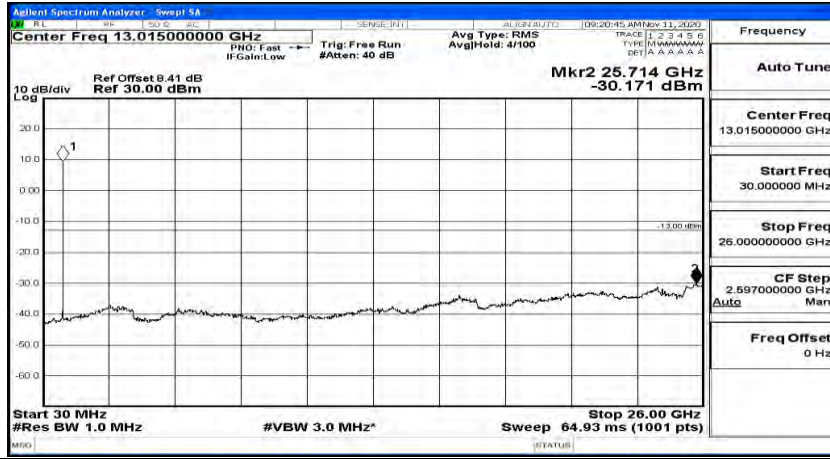

(Channel Bandwidth: 5 MHz)_HCH_QPSK_1RB#12

(Channel Bandwidth: 5 MHz)_HCH_QPSK_1RB#24

(Channel Bandwidth: 5 MHz)_LCH_16QAM_1RB#0

(Channel Bandwidth: 5 MHz)_LCH_16QAM_1RB#12

(Channel Bandwidth: 5 MHz) LCH_16QAM_1RB#24