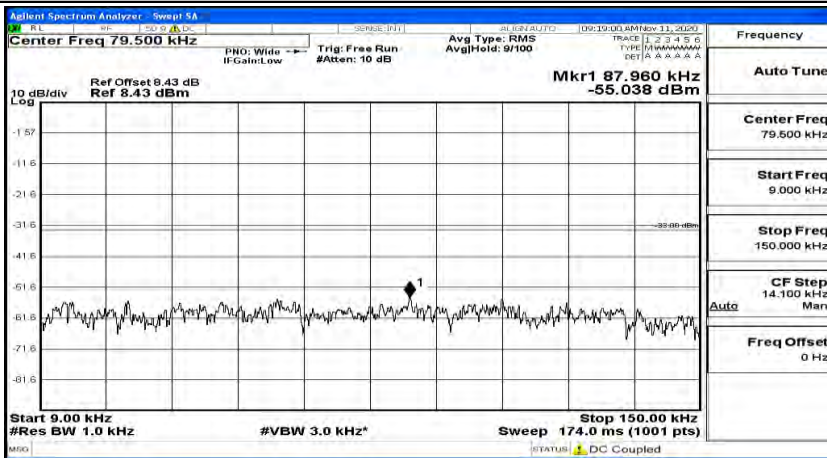

(Channel Bandwidth: 3 MHz)_HCH_16QAM_1RB#7