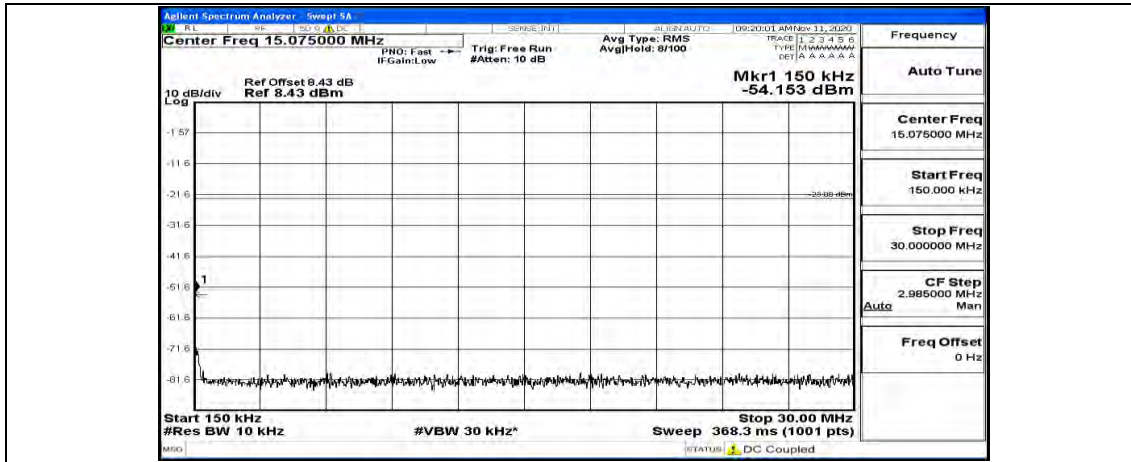

(Channel Bandwidth: 5 MHz)_MCH_QPSK_1RB#0