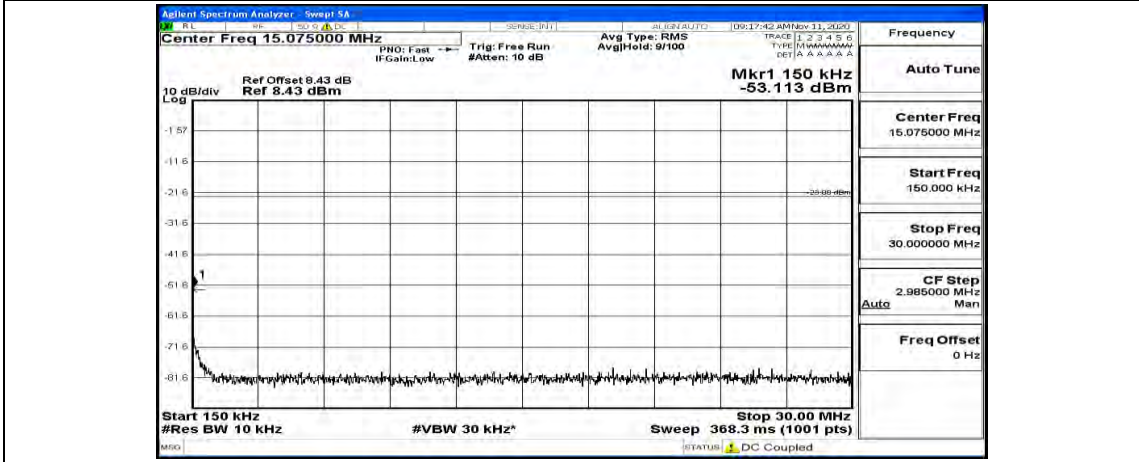

Frequency
Auto Tune
Center Freq 79.500 kHz
Start Freq 9.000 kHz
Stop Freq 150.000 kHz
CF Step 14.100 kHz Man
Freq Offset 0 Hz

Frequency
Auto Tune
Center Freq 15.075000 MHz
Start Freq 150.000 kHz
Stop Freq 30.000000 MHz
CF Step 2.985000 MHz Man
Freq Offset 0 Hz

Frequency
Auto Tune
Center Freq 13.015000000 GHz
Start Freq 30.000000 MHz
Stop Freq 26.000000000 GHz
CF Step 2.597000000 GHz Man
Freq Offset 0 Hz

(Channel Bandwidth: 3 MHz)_MCH_16QAM_1RB#7

(Channel Bandwidth: 3 MHz)_MCH_16QAM_1RB#14