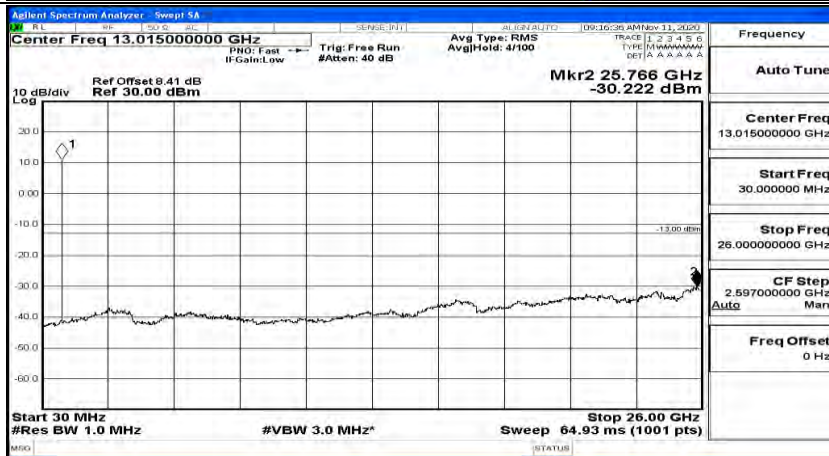

(Channel Bandwidth: 3 MHz)_HCH_QPSK_1RB#14

(Channel Bandwidth: 3 MHz)_LCH_16QAM_1RB#0

(Channel Bandwidth: 3 MHz)_LCH_16QAM_1RB#7

(Channel Bandwidth: 3 MHz)_LCH_16QAM_1RB#14

(Channel Bandwidth: 3 MHz)_MCH_16QAM_1RB#0

Frequency
Auto Tune
Center Freq 79.500 kHz
Start Freq 9.000 kHz
Stop Freq 150.000 kHz
CF Step 14.100 kHz Man
Freq Offset 0 Hz

Frequency
Auto Tune
Center Freq 15.075000 MHz
Start Freq 150.000 kHz
Stop Freq 30.000000 MHz
CF Step 2.985000 MHz Man
Freq Offset 0 Hz