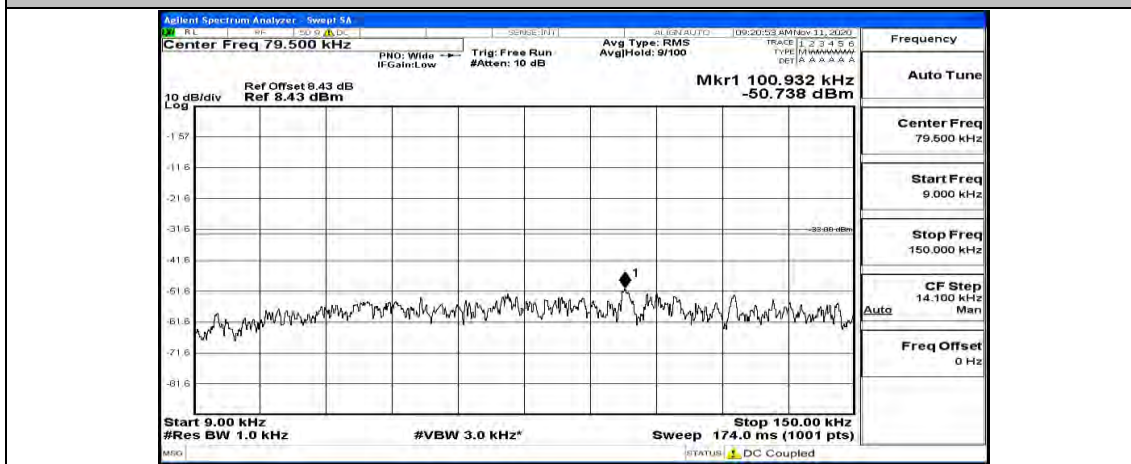

(Channel Bandwidth: 5 MHz)_MCH_QPSK_1RB#0