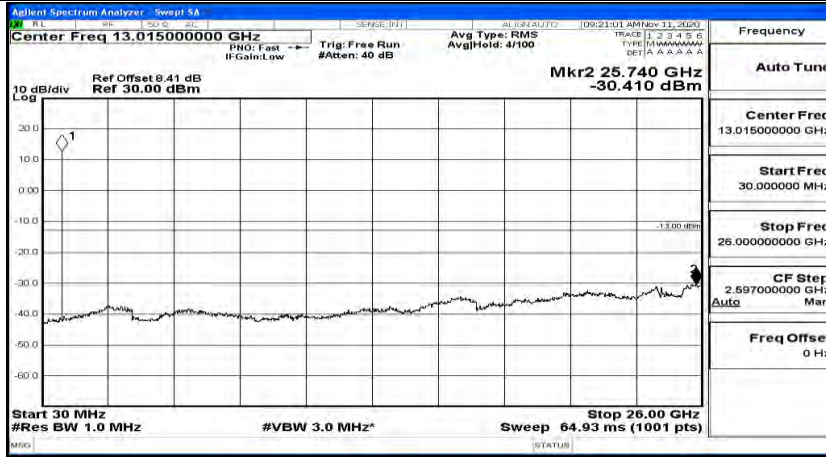

(Channel Bandwidth: 5 MHz) MCH_QPSK_1RB#12