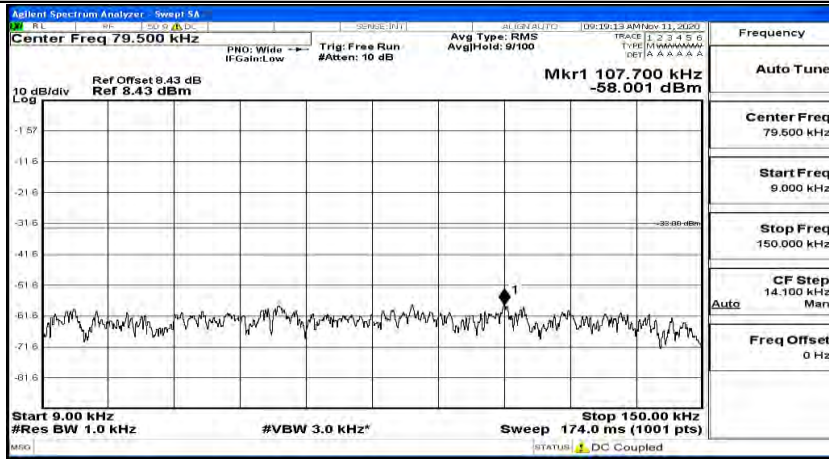

(Channel Bandwidth: 3 MHz)_HCH_16QAM_1RB#0

(Channel Bandwidth: 3 MHz)_HCH_16QAM_1RB#7

(Channel Bandwidth: 3 MHz)_HCH_16QAM_1RB#14

Channel Bandwidth: 5 MHz

(Channel Bandwidth: 5 MHz)_LCH_QPSK_1RB#0

(Channel Bandwidth: 5 MHz)_LCH_QPSK_1RB#12