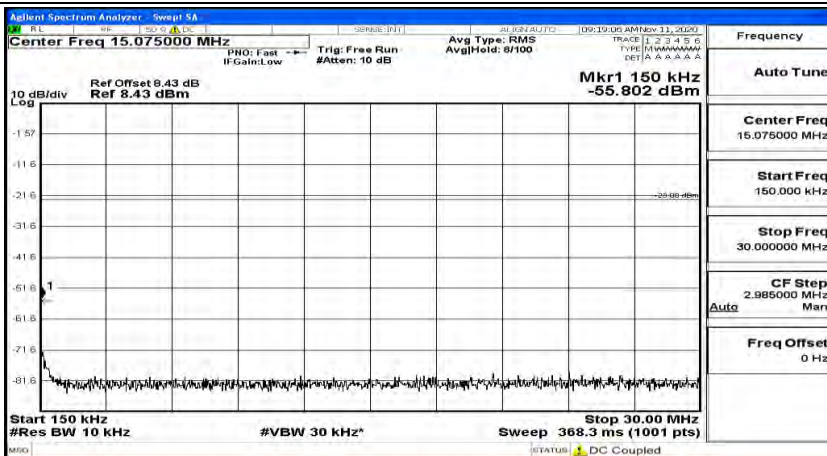

(Channel Bandwidth: 3 MHz)_HCH_16QAM_1RB#7