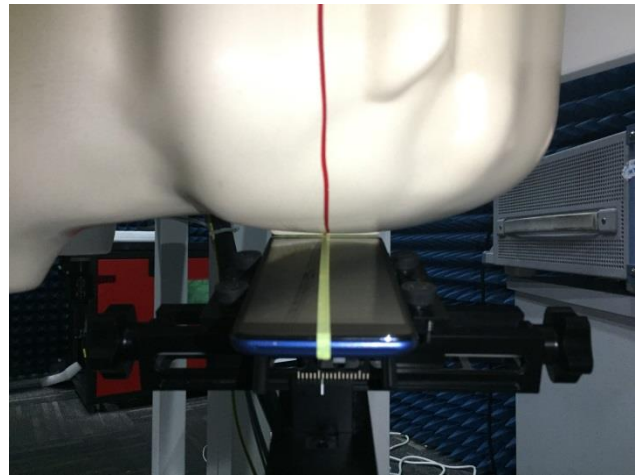

EUT Photos (Model: S2 Advance)

EUT Antenna Locations

SAR Test Setup Photos

Head

Right Cheek

Right Tilted

Left Cheek

Left Tilted

Body

Front side (10mm)

Back side(10mm)

Top side(10mm)

Bottom side(10mm)

Left side(10mm)

Right side(10mm)