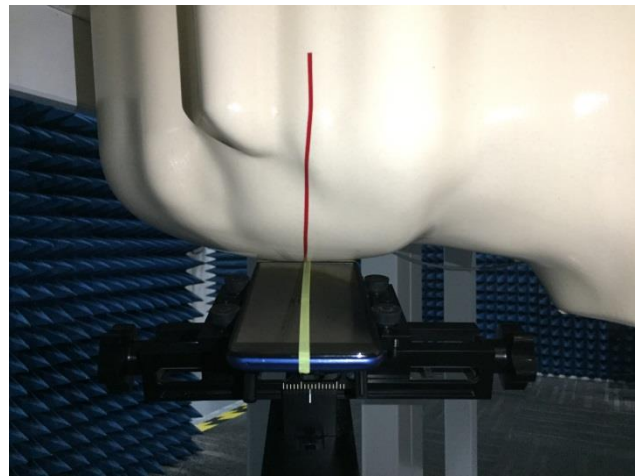

EUT Photos (Model: S2 Advance)

EUT Antenna Locations

SAR Test Setup Photos

Head

Right Cheek

Right Tilted

Left Cheek

Left Tilted

Body

Front side (10mm)

Back side(10mm)

Top side(10mm)

Bottom side(10mm)

Left side(10mm)

Right side(10mm)