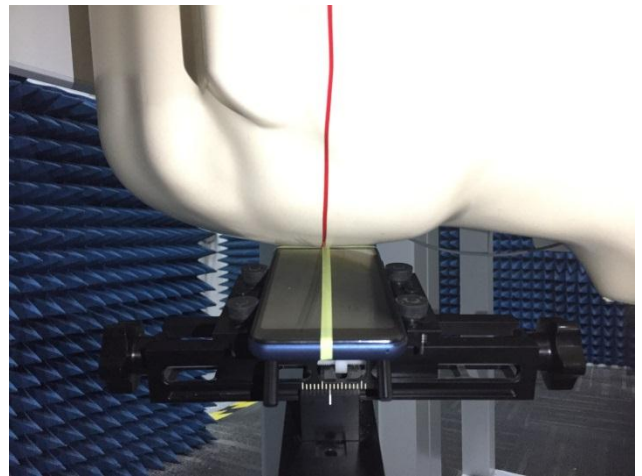

EUT Photos (Model: S2)

EUT Antenna Locations

SAR Test Setup Photos

Head

Right Cheek

Right Tilted

Left Cheek

Left Tilted

Body

Front side (10mm)

Back side(10mm)

Top side(10mm)

Bottom side(10mm)

Left side(10mm)

Right side(10mm)