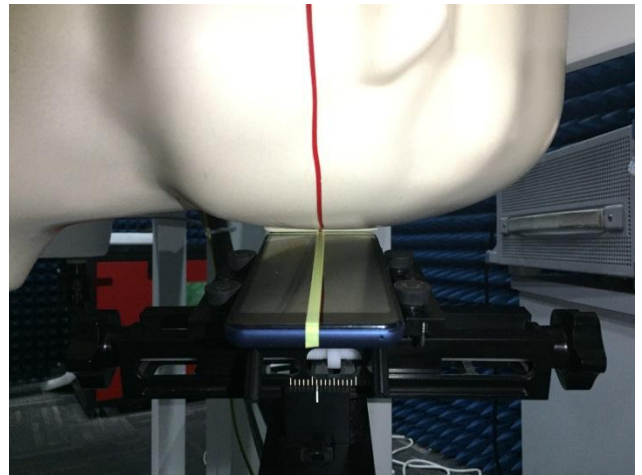

EUT Photos (Model: S2)

EUT Antenna Locations

SAR Test Setup Photos

Head

Right Cheek

Right Tilted

Left Cheek

Left Tilted

Body

Front side (10mm)

Back side(10mm)

Top side(10mm)

Bottom side(10mm)

Left side(10mm)

Right side(10mm)