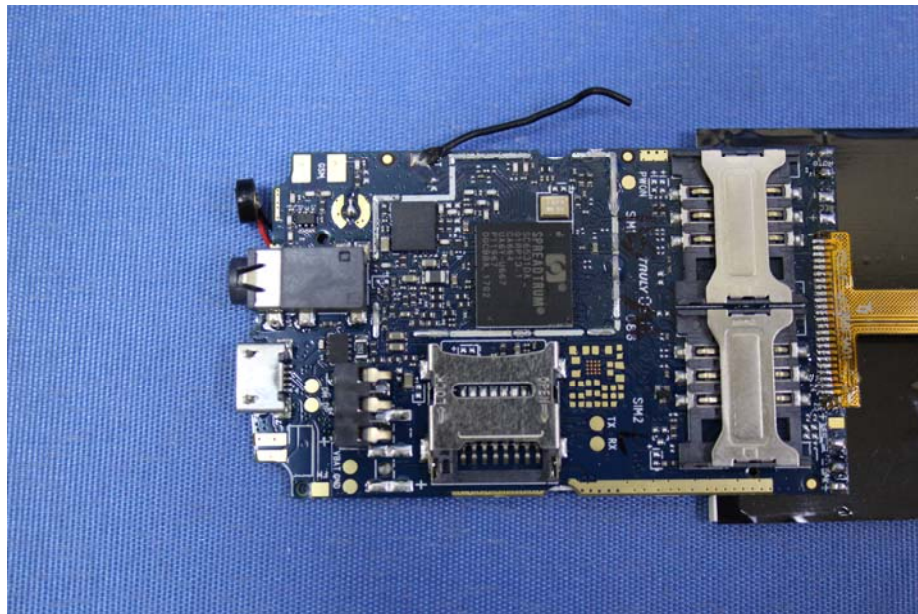

Appendix WTS17S0681025E_Photo

EUT – Internal View Model SNAP Power FCC ID: GAO-POWER

GSM ANT.

Appendix WTS17S0681025E_Photo

BT ANT.

Appendix WTS17S0681025E_Photo

Appendix WTS17S0681025E_Photo

Appendix WTS17S0681025E_Photo

====End====