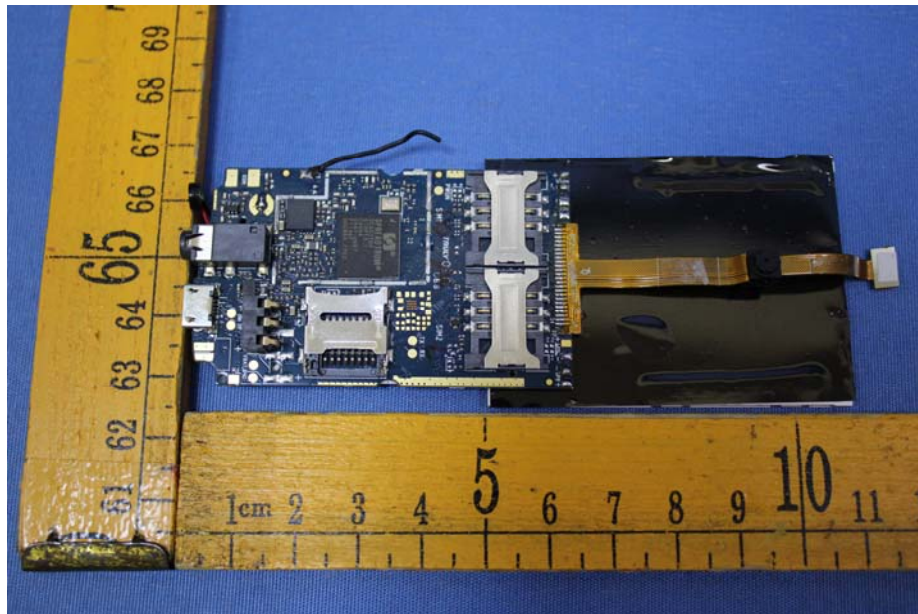

Appendix WTS17S0681025E_Photo

EUT – Internal View Model SNAP Power FCC ID: GAO-POWER

GSM ANT.

Appendix WTS17S0681025E_Photo

BT ANT.

Appendix WTS17S0681025E_Photo

Appendix WTS17S0681025E_Photo

Appendix WTS17S0681025E_Photo

====End====