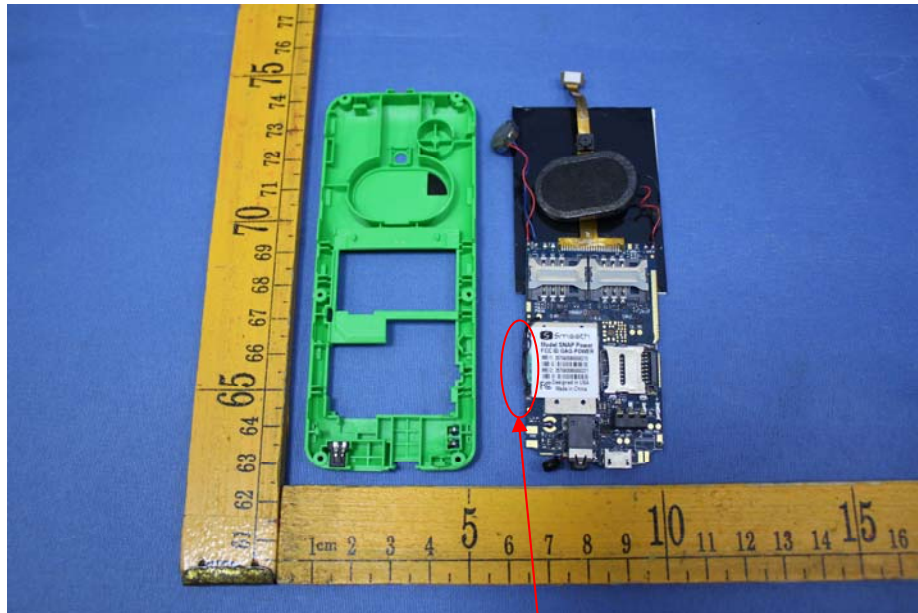

Appendix WTS17S0681025E_Photo

EUT – Internal View Model SNAP Power FCC ID: GAO-POWER

GSM ANT.

Appendix WTS17S0681025E_Photo

BT ANT.

Appendix WTS17S0681025E_Photo

Appendix WTS17S0681025E_Photo

Appendix WTS17S0681025E_Photo

====End====