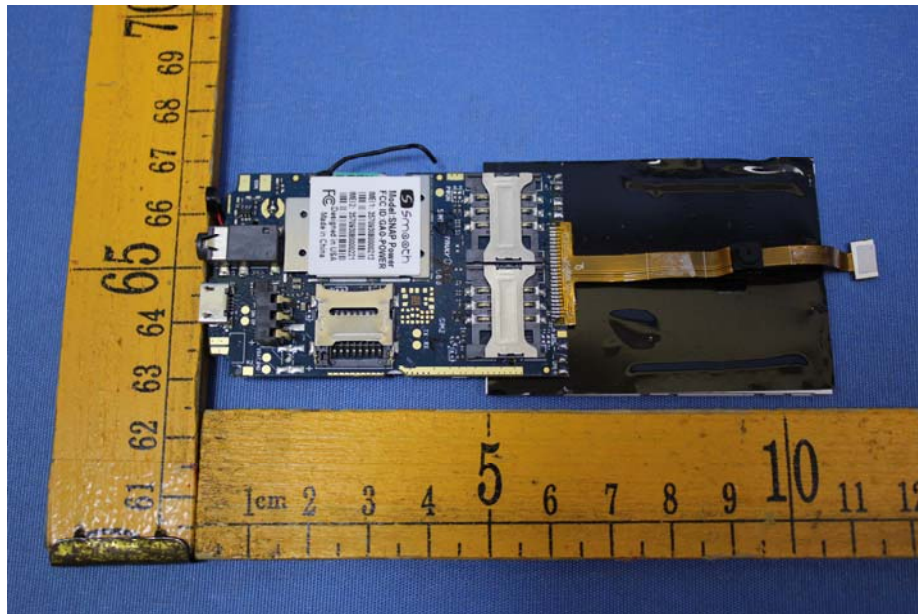

Appendix WTS17S0681025E_Photo

EUT – Internal View Model SNAP Power FCC ID: GAO-POWER

GSM ANT.

Appendix WTS17S0681025E_Photo

BT ANT.

Appendix WTS17S0681025E_Photo

Appendix WTS17S0681025E_Photo

Appendix WTS17S0681025E_Photo

====End====