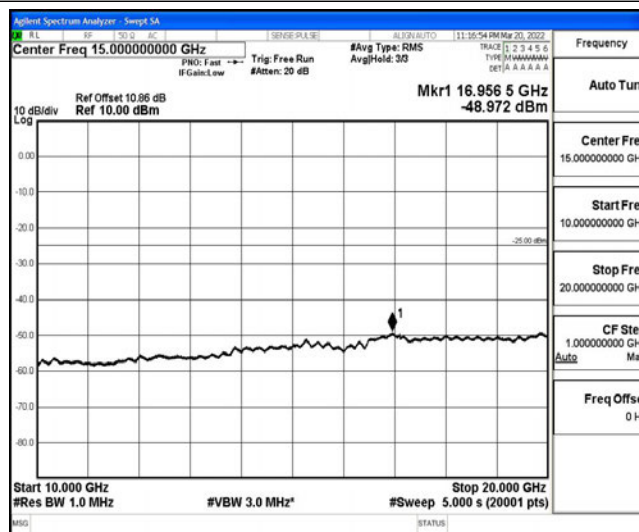

Band7-15MHz-16QAM-21100-1RB#0-Range5:10000~20000MHz

Band7-15MHz-16QAM-21100-1RB#0-Range6:20000~26500MHz