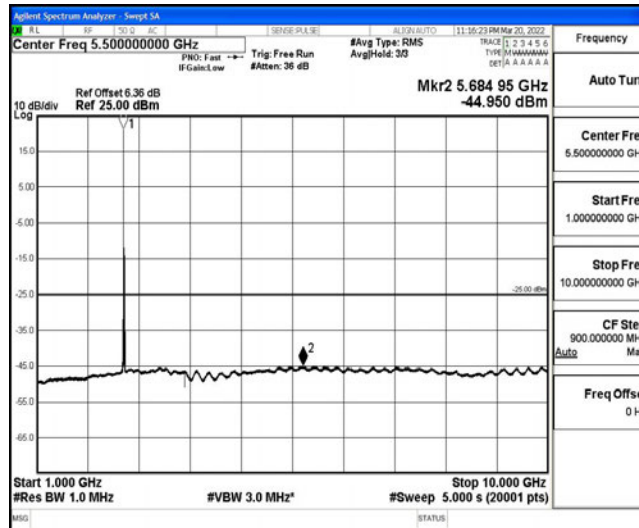

Band7-15MHz-16QAM-20825-1RB#0-Range6:20000~26500MHz

Band7-15MHz-16QAM-21100-1RB#0-Range1:0.009~0.15MHz

Band7-15MHz-16QAM-21100-1RB#0-Range2:0.15~30MHz

Band7-15MHz-16QAM-21100-1RB#0-Range3:30~1000MHz

Band7-15MHz-16QAM-21100-1RB#0-Range4:1000~10000MHz