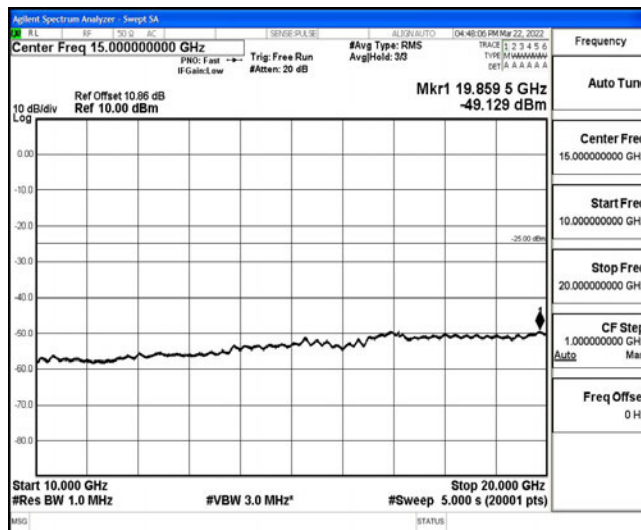

Band7-15MHz-16QAM-21375-1RB#0-Range5:10000~20000MHz

Band7-15MHz-16QAM-21375-1RB#0-Range6:20000~26500MHz