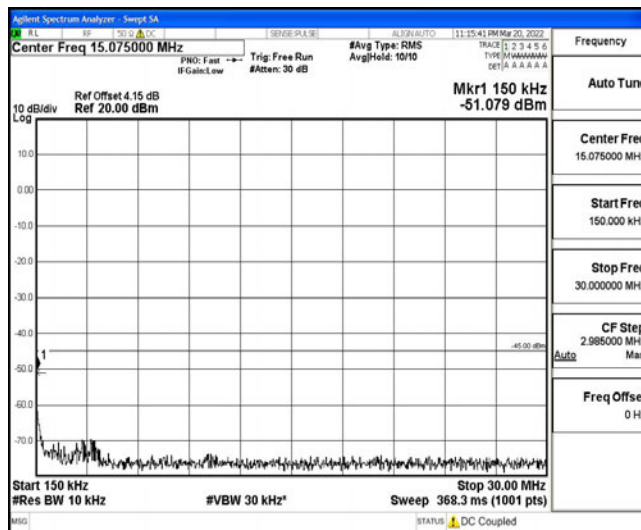

Band7-15MHz-16QAM-20825-1RB#0-Range1:0.009~0.15MHz

Band7-15MHz-16QAM-20825-1RB#0-Range2:0.15~30MHz

Band7-15MHz-16QAM-20825-1RB#0-Range3:30~1000MHz

Band7-15MHz-16QAM-20825-1RB#0-Range4:1000~10000MHz

Band7-15MHz-16QAM-20825-1RB#0-Range5:10000~20000MHz

Band7-15MHz-16QAM-20825-1RB#0-Range6:20000~26500MHz

Band7-15MHz-16QAM-21100-1RB#0-Range1:0.009~0.15MHz

Band7-15MHz-16QAM-21100-1RB#0-Range2:0.15~30MHz

Band7-15MHz-16QAM-21100-1RB#0-Range3:30~1000MHz

Band7-15MHz-16QAM-21100-1RB#0-Range4:1000~10000MHz