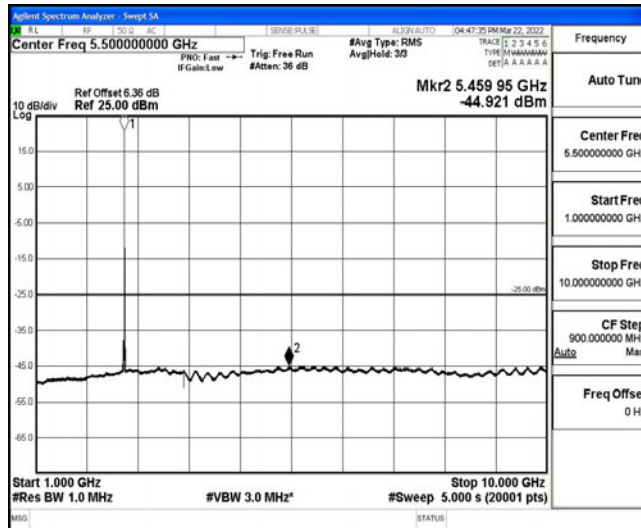

Band7-15MHz-16QAM-21375-1RB#0-Range4:1000~10000MHz

Band7-15MHz-16QAM-21375-1RB#0-Range5:10000~20000MHz