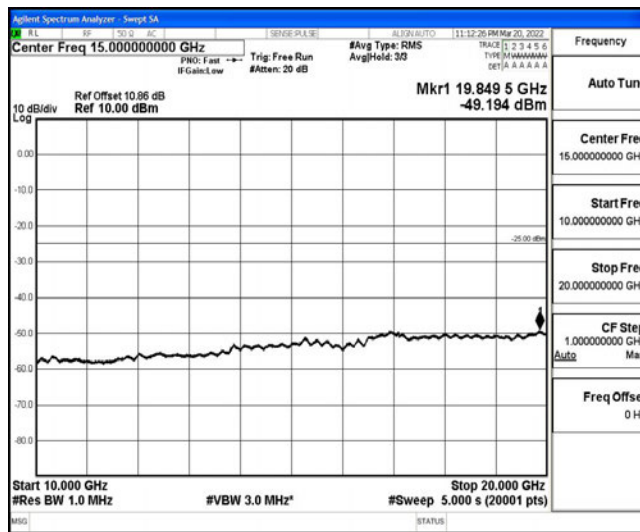

Band7-15MHz-16QAM-20825-1RB#0-Range1:0.009~0.15MHz

Band7-15MHz-16QAM-20825-1RB#0-Range2:0.15~30MHz

Band7-15MHz-16QAM-20825-1RB#0-Range3:30~1000MHz

Band7-15MHz-16QAM-20825-1RB#0-Range4:1000~10000MHz

Band7-15MHz-16QAM-20825-1RB#0-Range5:10000~20000MHz

Band7-15MHz-16QAM-20825-1RB#0-Range6:20000~26500MHz

Band7-15MHz-16QAM-21100-1RB#0-Range1:0.009~0.15MHz

Band7-15MHz-16QAM-21100-1RB#0-Range2:0.15~30MHz

Band7-15MHz-16QAM-21100-1RB#0-Range3:30~1000MHz

Band7-15MHz-16QAM-21100-1RB#0-Range4:1000~10000MHz