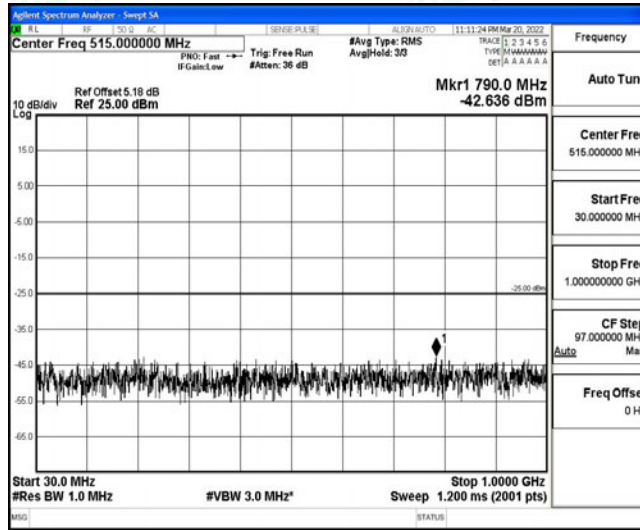

Band7-15MHz-16QAM-20825-1RB#0-Range1:0.009~0.15MHz

Band7-15MHz-16QAM-20825-1RB#0-Range2:0.15~30MHz

Band7-15MHz-16QAM-20825-1RB#0-Range3:30~1000MHz

Band7-15MHz-16QAM-20825-1RB#0-Range4:1000~10000MHz

Band7-15MHz-16QAM-20825-1RB#0-Range5:10000~20000MHz