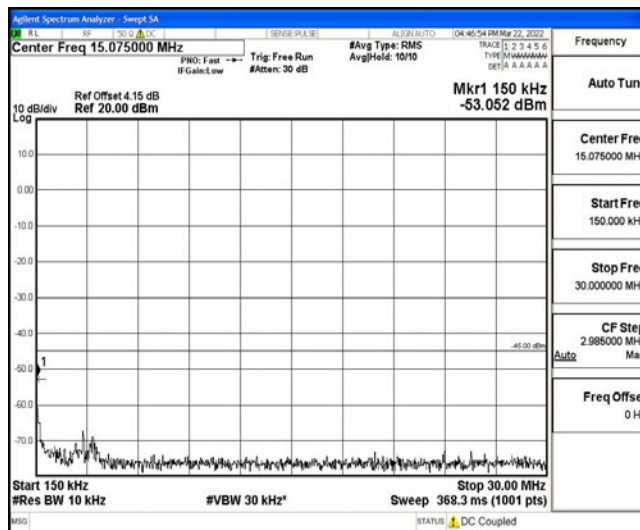

Band7-15MHz-16QAM-21100-1RB#0-Range5:10000~20000MHz

Band7-15MHz-16QAM-21100-1RB#0-Range6:20000~26500MHz

Band7-15MHz-16QAM-21375-1RB#0-Range1:0.009~0.15MHz

Band7-15MHz-16QAM-21375-1RB#0-Range2:0.15~30MHz

Band7-15MHz-16QAM-21375-1RB#0-Range3:30~1000MHz