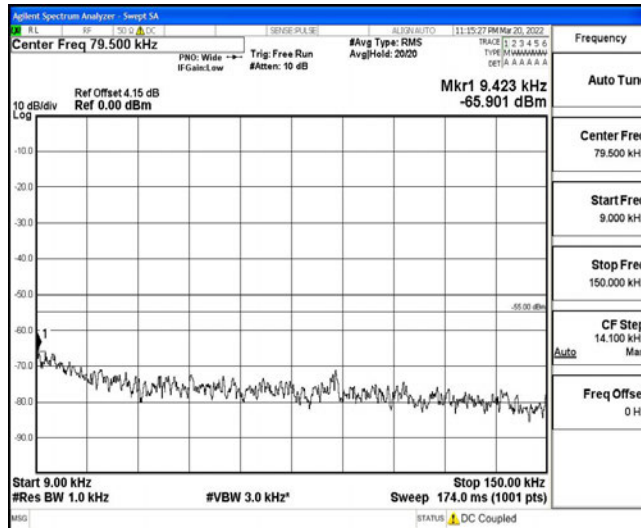

Band7-15MHz-16QAM-21100-1RB#0-Range1:0.009~0.15MHz

Band7-15MHz-16QAM-21100-1RB#0-Range2:0.15~30MHz