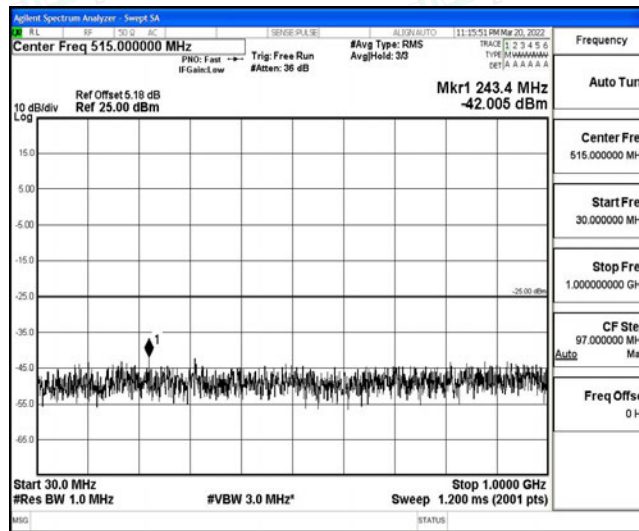

Band7-15MHz-16QAM-20825-1RB#0-Range6:20000~26500MHz

Band7-15MHz-16QAM-21100-1RB#0-Range1:0.009~0.15MHz

Band7-15MHz-16QAM-21100-1RB#0-Range2:0.15~30MHz

Band7-15MHz-16QAM-21100-1RB#0-Range3:30~1000MHz

Band7-15MHz-16QAM-21100-1RB#0-Range4:1000~10000MHz