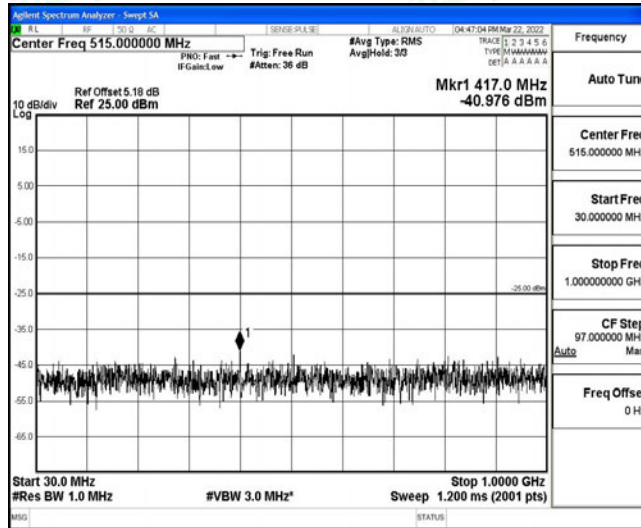

Band7-15MHz-16QAM-21100-1RB#0-Range5:10000~20000MHz

Band7-15MHz-16QAM-21100-1RB#0-Range6:20000~26500MHz

Band7-15MHz-16QAM-21375-1RB#0-Range1:0.009~0.15MHz

Band7-15MHz-16QAM-21375-1RB#0-Range2:0.15~30MHz

Band7-15MHz-16QAM-21375-1RB#0-Range3:30~1000MHz