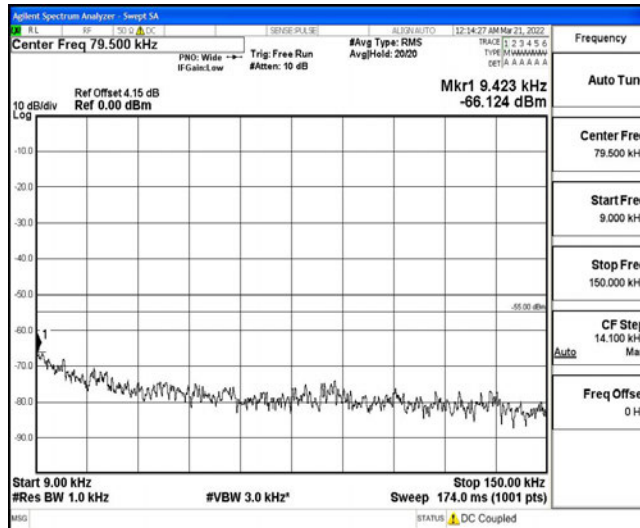

Band7-15MHz-16QAM-21375-1RB#0-Range4:1000~10000MHz

Band7-15MHz-16QAM-21375-1RB#0-Range5:10000~20000MHz

Band7-15MHz-16QAM-21375-1RB#0-Range6:20000~26500MHz

Band7-20MHz-QPSK-20850-1RB#0-Range1:0.009~0.15MHz