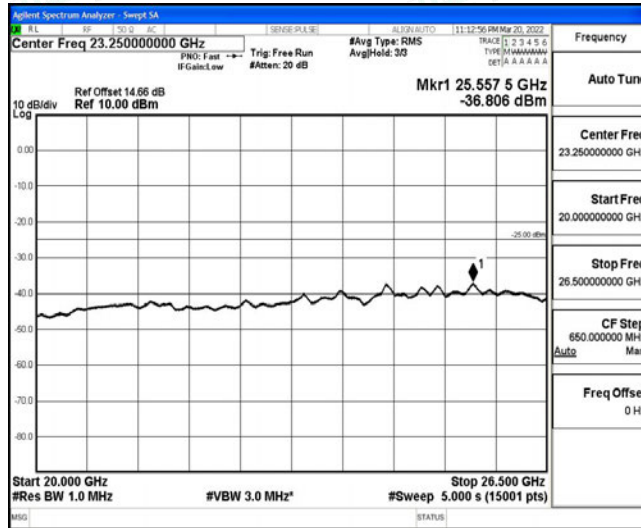

Band7-15MHz-16QAM-20825-1RB#0-Range6:20000~26500MHz

Band7-15MHz-16QAM-21100-1RB#0-Range1:0.009~0.15MHz