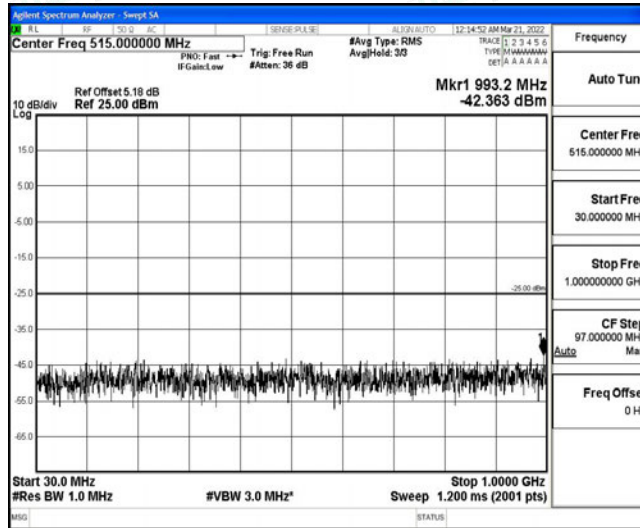

Band7-20MHz-QPSK-20850-1RB#0-Range3:30~1000MHz

Band7-20MHz-QPSK-20850-1RB#0-Range4:1000~10000MHz