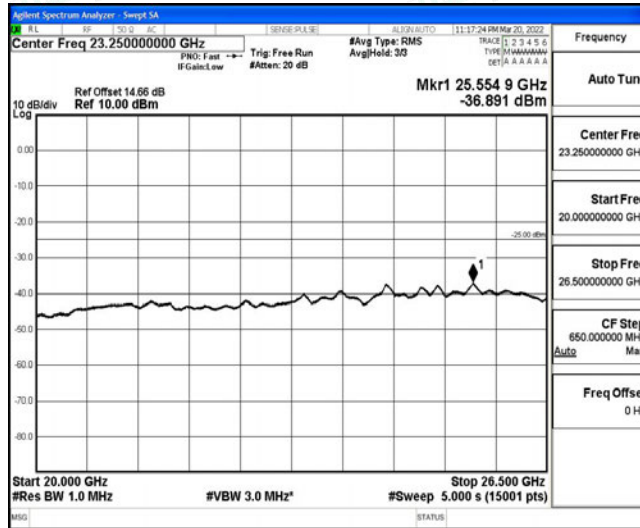

Band7-15MHz-16QAM-21100-1RB#0-Range6:20000~26500MHz

Band7-15MHz-16QAM-21375-1RB#0-Range1:0.009~0.15MHz