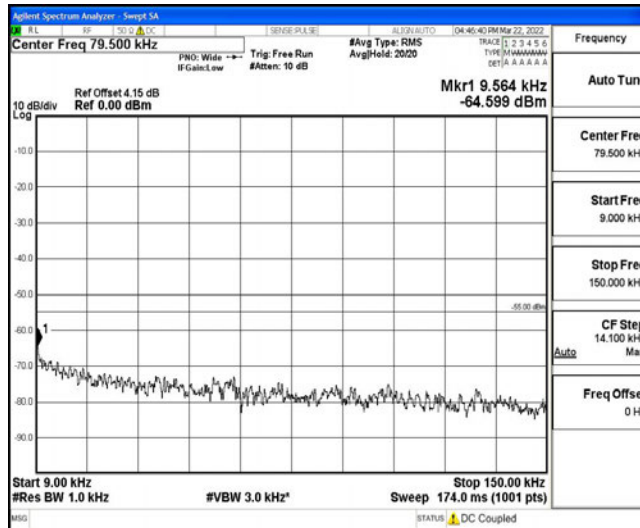

Band7-15MHz-16QAM-21100-1RB#0-Range5:10000~20000MHz

Band7-15MHz-16QAM-21100-1RB#0-Range6:20000~26500MHz

Band7-15MHz-16QAM-21375-1RB#0-Range1:0.009~0.15MHz

Band7-15MHz-16QAM-21375-1RB#0-Range2:0.15~30MHz

Band7-15MHz-16QAM-21375-1RB#0-Range3:30~1000MHz