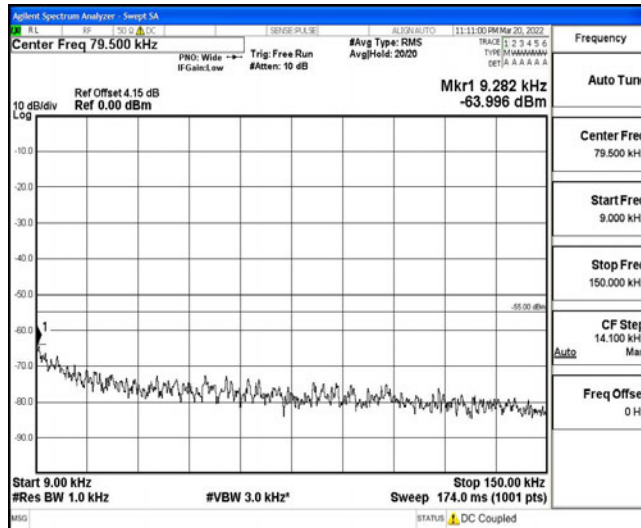

Band7-15MHz-16QAM-20825-1RB#0-Range1:0.009~0.15MHz

Band7-15MHz-16QAM-20825-1RB#0-Range2:0.15~30MHz

Band7-15MHz-16QAM-20825-1RB#0-Range3:30~1000MHz

Band7-15MHz-16QAM-20825-1RB#0-Range4:1000~10000MHz

Band7-15MHz-16QAM-20825-1RB#0-Range5:10000~20000MHz