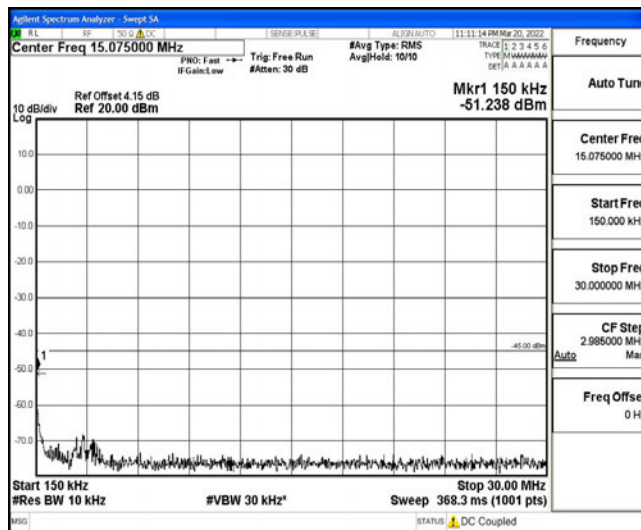

Band7-15MHz-16QAM-20825-1RB#0-Range1:0.009~0.15MHz

Band7-15MHz-16QAM-20825-1RB#0-Range2:0.15~30MHz

Band7-15MHz-16QAM-20825-1RB#0-Range3:30~1000MHz

Band7-15MHz-16QAM-20825-1RB#0-Range4:1000~10000MHz

Band7-15MHz-16QAM-20825-1RB#0-Range5:10000~20000MHz

Band7-15MHz-16QAM-20825-1RB#0-Range6:20000~26500MHz

Band7-15MHz-16QAM-21100-1RB#0-Range1:0.009~0.15MHz

Band7-15MHz-16QAM-21100-1RB#0-Range2:0.15~30MHz

Band7-15MHz-16QAM-21100-1RB#0-Range3:30~1000MHz

Band7-15MHz-16QAM-21100-1RB#0-Range4:1000~10000MHz