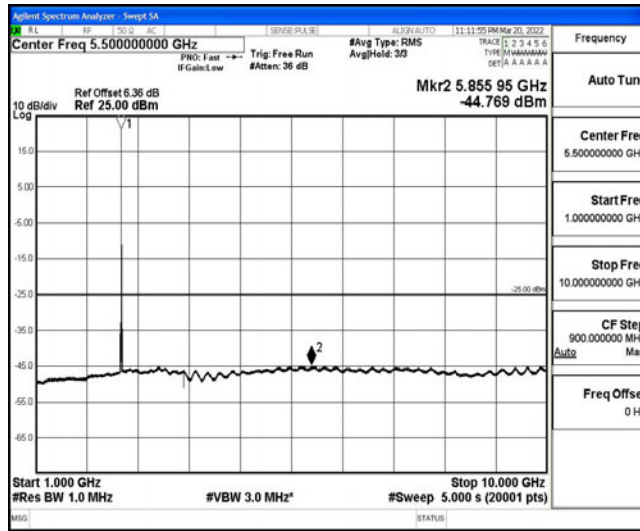

Band7-15MHz-16QAM-20825-1RB#0-Range1:0.009~0.15MHz

Band7-15MHz-16QAM-20825-1RB#0-Range2:0.15~30MHz

Band7-15MHz-16QAM-20825-1RB#0-Range3:30~1000MHz

Band7-15MHz-16QAM-20825-1RB#0-Range4:1000~10000MHz

Band7-15MHz-16QAM-20825-1RB#0-Range5:10000~20000MHz