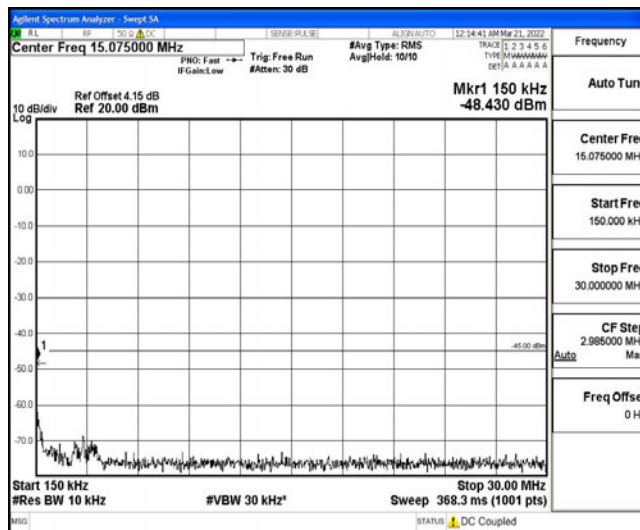

Band7-20MHz-QPSK-20850-1RB#0-Range2:0.15~30MHz

Band7-20MHz-QPSK-20850-1RB#0-Range3:30~1000MHz