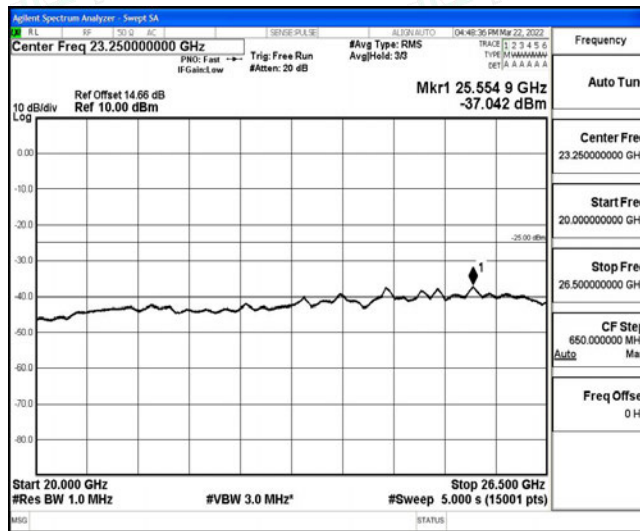

Band7-15MHz-16QAM-21375-1RB#0-Range4:1000~10000MHz

Band7-15MHz-16QAM-21375-1RB#0-Range5:10000~20000MHz

Band7-15MHz-16QAM-21375-1RB#0-Range6:20000~26500MHz

Band7-20MHz-QPSK-20850-1RB#0-Range1:0.009~0.15MHz