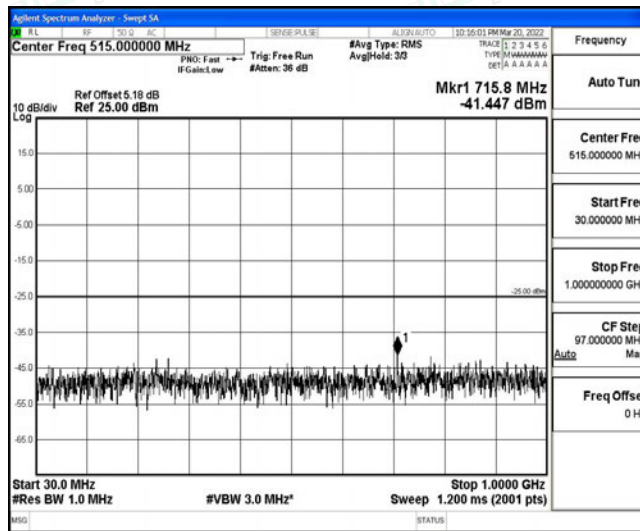

Band7-5MHz-16QAM-20775-1RB#0-Range6:20000~26500MHz

Band7-5MHz-16QAM-21100-1RB#0-Range1:0.009~0.15MHz

Band7-5MHz-16QAM-21100-1RB#0-Range2:0.15~30MHz

Band7-5MHz-16QAM-21100-1RB#0-Range3:30~1000MHz

Band7-5MHz-16QAM-21100-1RB#0-Range4:1000~10000MHz