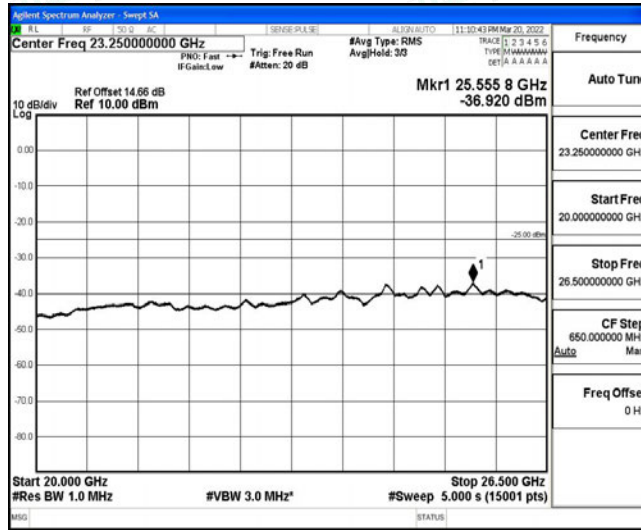

Band7-15MHz-QPSK-20825-1RB#0-Range6:20000~26500MHz

Band7-15MHz-QPSK-21100-1RB#0-Range1:0.009~0.15MHz