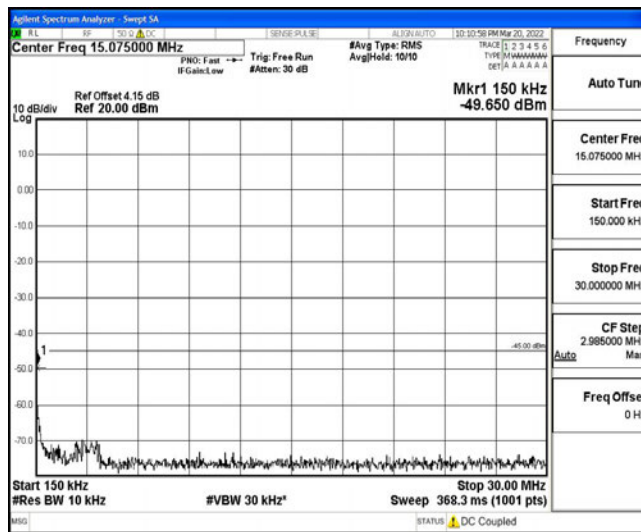

Band7-5MHz-16QAM-20775-1RB#0-Range2:0.15~30MHz

Band7-5MHz-16QAM-20775-1RB#0-Range3:30~1000MHz