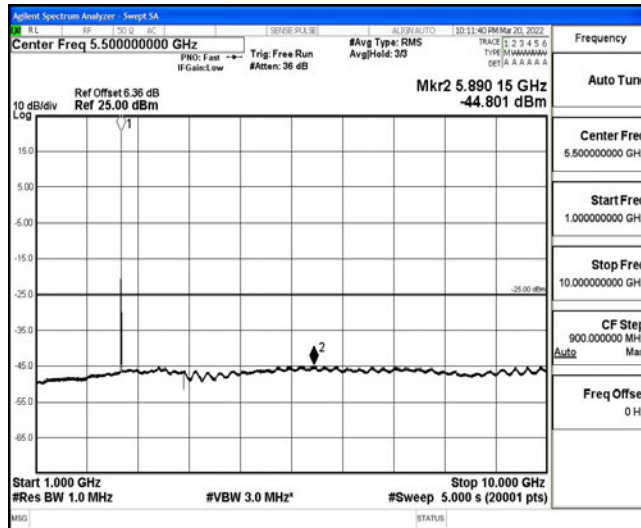

Band7-5MHz-16QAM-20775-1RB#0-Range1:0.009~0.15MHz

Band7-5MHz-16QAM-20775-1RB#0-Range2:0.15~30MHz

Band7-5MHz-16QAM-20775-1RB#0-Range3:30~1000MHz

Band7-5MHz-16QAM-20775-1RB#0-Range4:1000~10000MHz

Band7-5MHz-16QAM-20775-1RB#0-Range5:10000~20000MHz