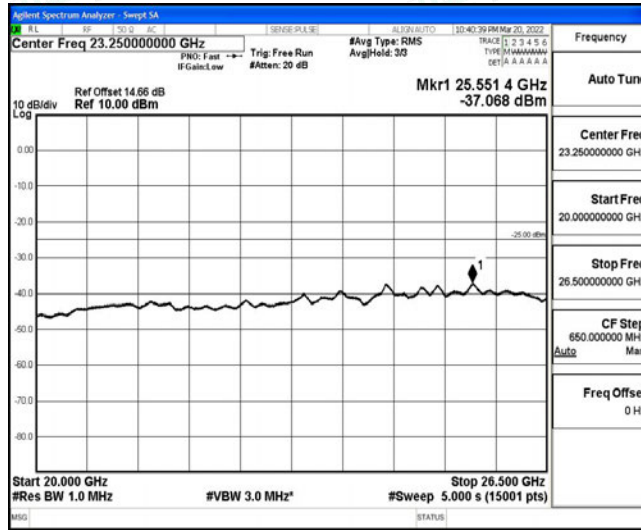

Band7-10MHz-16QAM-20800-1RB#0-Range6:20000~26500MHz

Band7-10MHz-16QAM-21100-1RB#0-Range1:0.009~0.15MHz