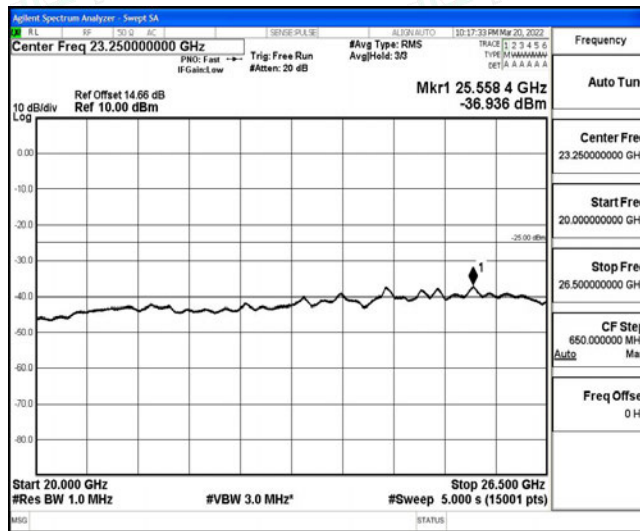

Band7-5MHz-16QAM-21100-1RB#0-Range6:20000~26500MHz

Band7-5MHz-16QAM-21425-1RB#0-Range1:0.009~0.15MHz