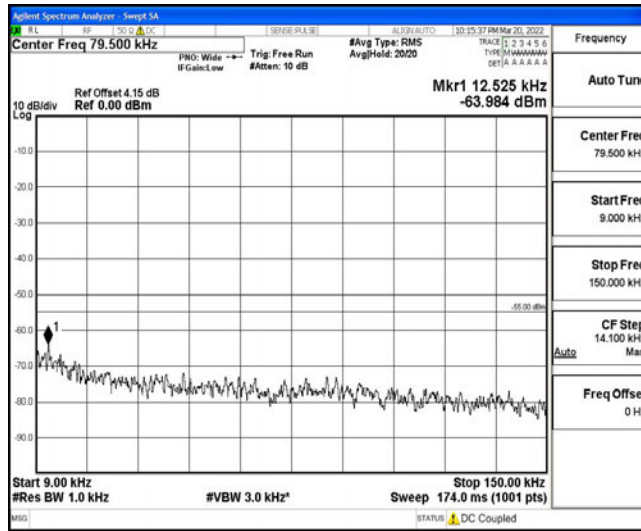

Band7-5MHz-16QAM-21100-1RB#0-Range1:0.009~0.15MHz

Band7-5MHz-16QAM-21100-1RB#0-Range2:0.15~30MHz