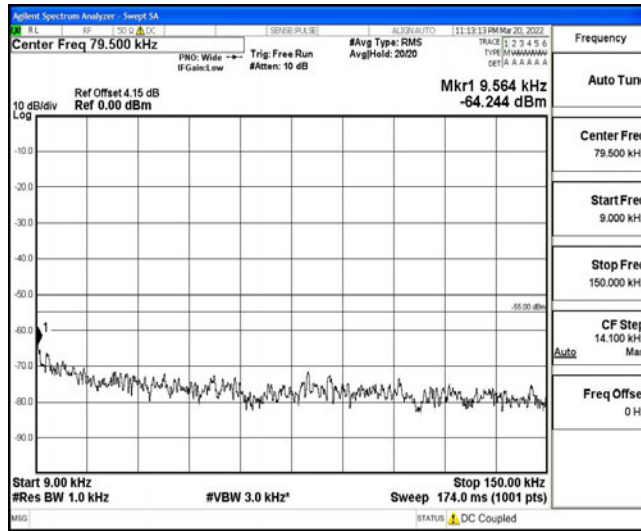

Band7-15MHz-QPSK-21100-1RB#0-Range1:0.009~0.15MHz

Band7-15MHz-QPSK-21100-1RB#0-Range2:0.15~30MHz