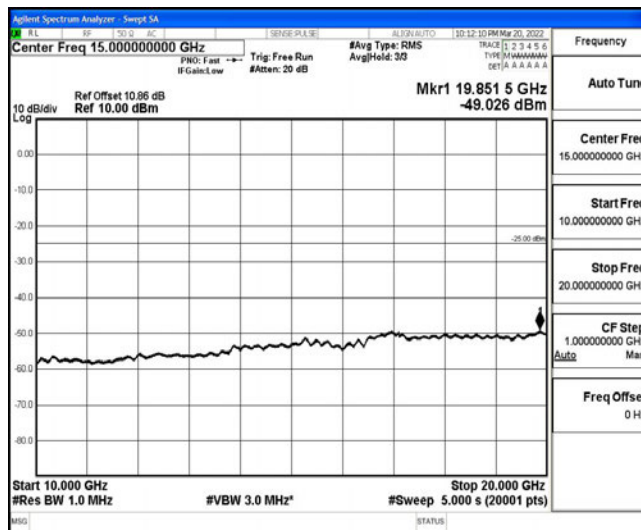

Band7-5MHz-16QAM-20775-1RB#0-Range1:0.009~0.15MHz

Band7-5MHz-16QAM-20775-1RB#0-Range2:0.15~30MHz

Band7-5MHz-16QAM-20775-1RB#0-Range3:30~1000MHz

Band7-5MHz-16QAM-20775-1RB#0-Range4:1000~10000MHz

Band7-5MHz-16QAM-20775-1RB#0-Range5:10000~20000MHz