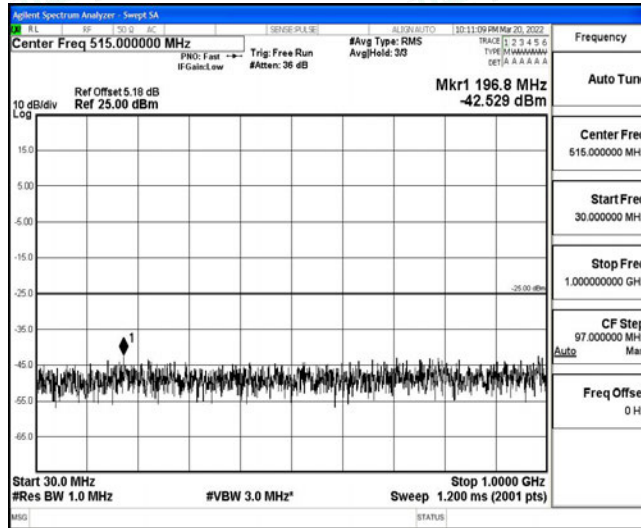

Band7-5MHz-16QAM-20775-1RB#0-Range1:0.009~0.15MHz

Band7-5MHz-16QAM-20775-1RB#0-Range2:0.15~30MHz

Band7-5MHz-16QAM-20775-1RB#0-Range3:30~1000MHz

Band7-5MHz-16QAM-20775-1RB#0-Range4:1000~10000MHz

Band7-5MHz-16QAM-20775-1RB#0-Range5:10000~20000MHz