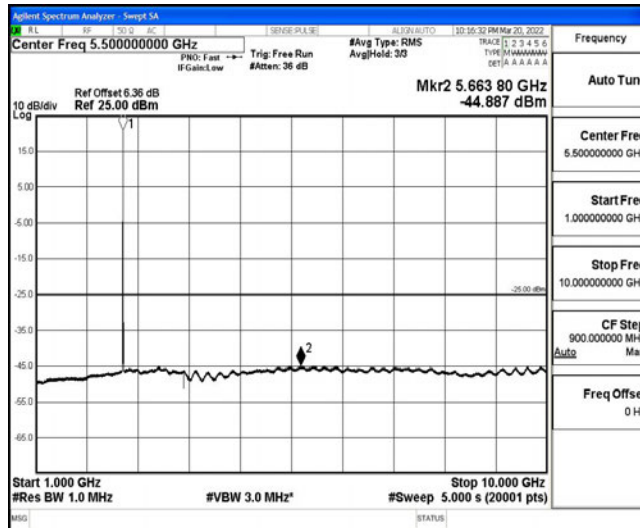

Band7-5MHz-16QAM-20775-1RB#0-Range6:20000~26500MHz

Band7-5MHz-16QAM-21100-1RB#0-Range1:0.009~0.15MHz

Band7-5MHz-16QAM-21100-1RB#0-Range2:0.15~30MHz

Band7-5MHz-16QAM-21100-1RB#0-Range3:30~1000MHz

Band7-5MHz-16QAM-21100-1RB#0-Range4:1000~10000MHz