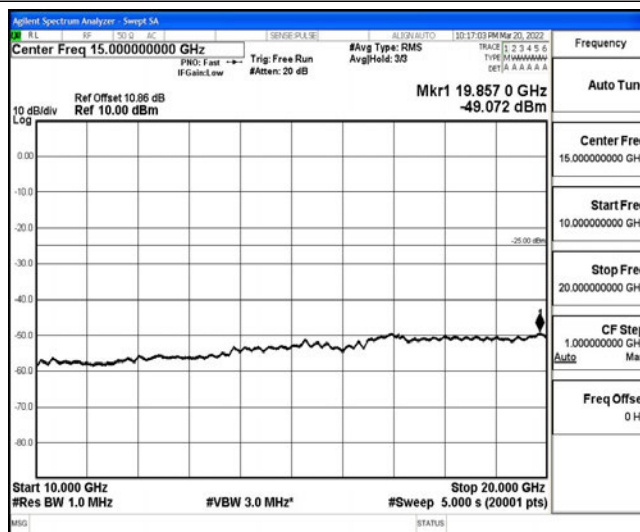

Band7-5MHz-16QAM-21100-1RB#0-Range5:10000~20000MHz

Band7-5MHz-16QAM-21100-1RB#0-Range6:20000~26500MHz