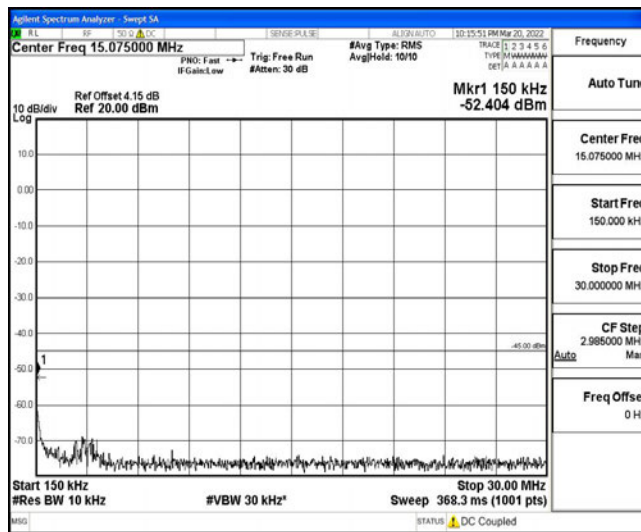

Band7-5MHz-16QAM-20775-1RB#0-Range6:20000~26500MHz

Band7-5MHz-16QAM-21100-1RB#0-Range1:0.009~0.15MHz

Band7-5MHz-16QAM-21100-1RB#0-Range2:0.15~30MHz

Band7-5MHz-16QAM-21100-1RB#0-Range3:30~1000MHz

Band7-5MHz-16QAM-21100-1RB#0-Range4:1000~10000MHz