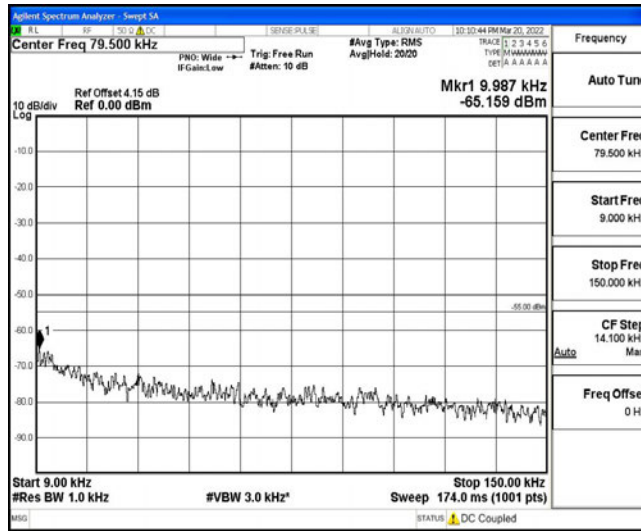

Band7-5MHz-16QAM-20775-1RB#0-Range1:0.009~0.15MHz

Band7-5MHz-16QAM-20775-1RB#0-Range2:0.15~30MHz