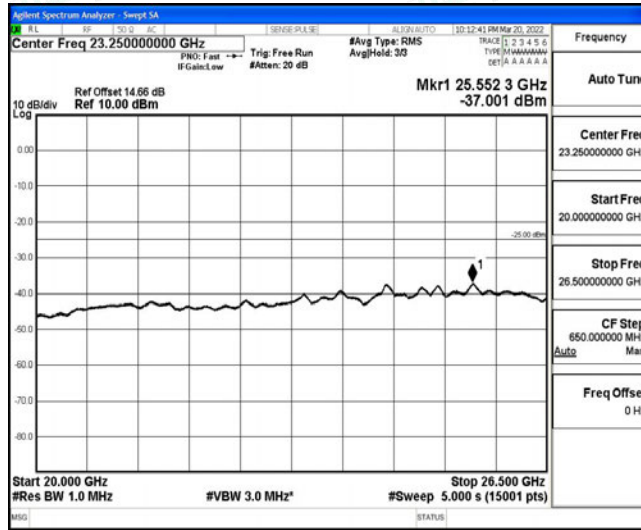

Band7-5MHz-16QAM-20775-1RB#0-Range6:20000~26500MHz

Band7-5MHz-16QAM-21100-1RB#0-Range1:0.009~0.15MHz