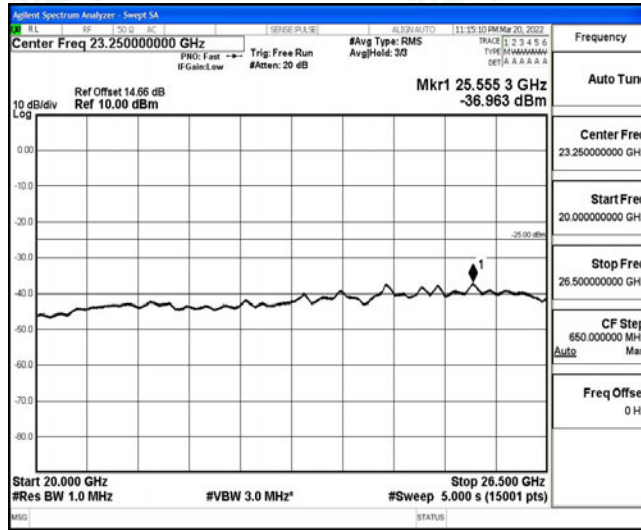

Band7-15MHz-QPSK-21100-1RB#0-Range6:20000~26500MHz

Band7-15MHz-QPSK-21375-1RB#0-Range1:0.009~0.15MHz