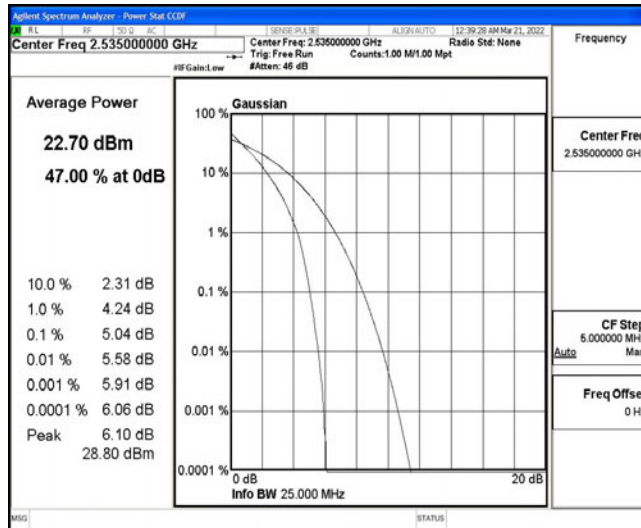

Band7-20MHz-QPSK-21100-100RB#0