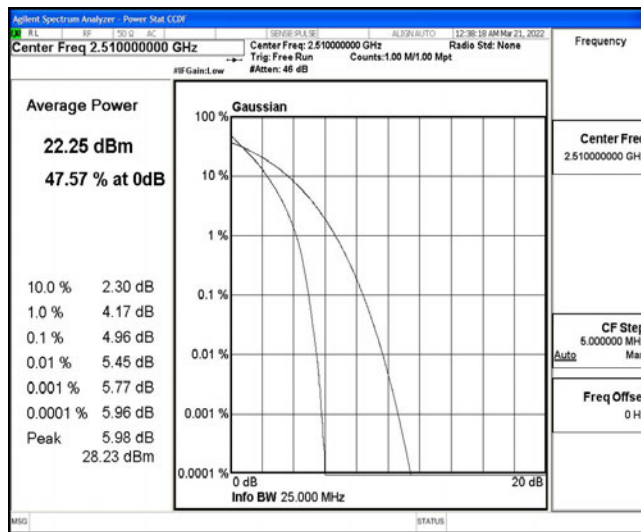

Band7-15MHz-16QAM-21100-1RB#0

Band7-15MHz-16QAM-21100-75RB#0

Band7-15MHz-16QAM-21375-1RB#0

Band7-15MHz-16QAM-21375-75RB#0

Band7-20MHz-QPSK-20850-1RB#0

Band7-20MHz-QPSK-20850-100RB#0

Band7-20MHz-QPSK-21100-1RB#0