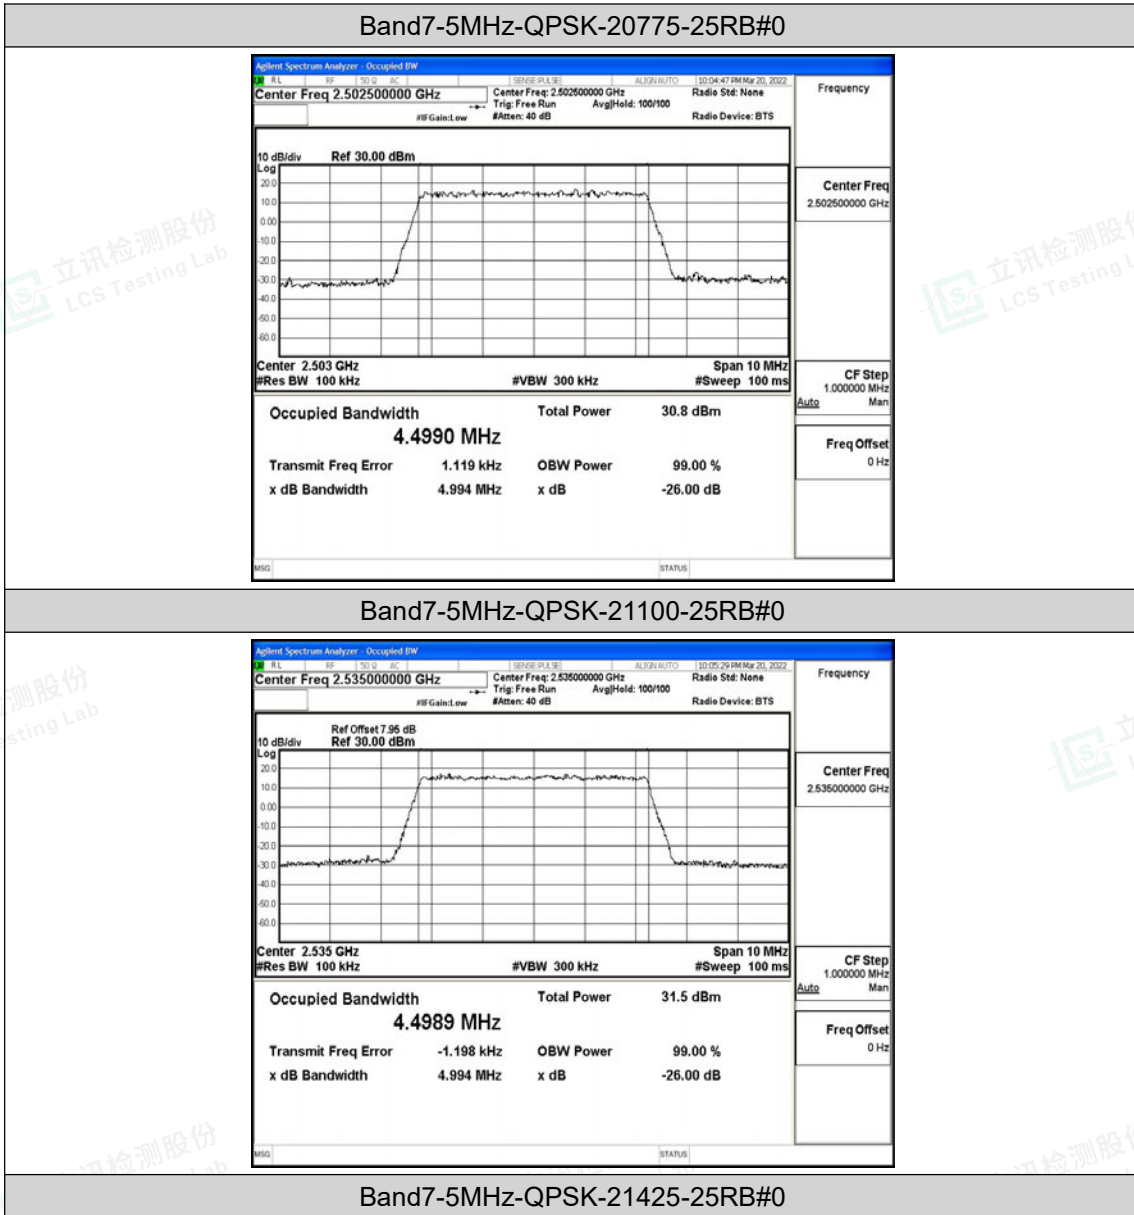

Test Graphs