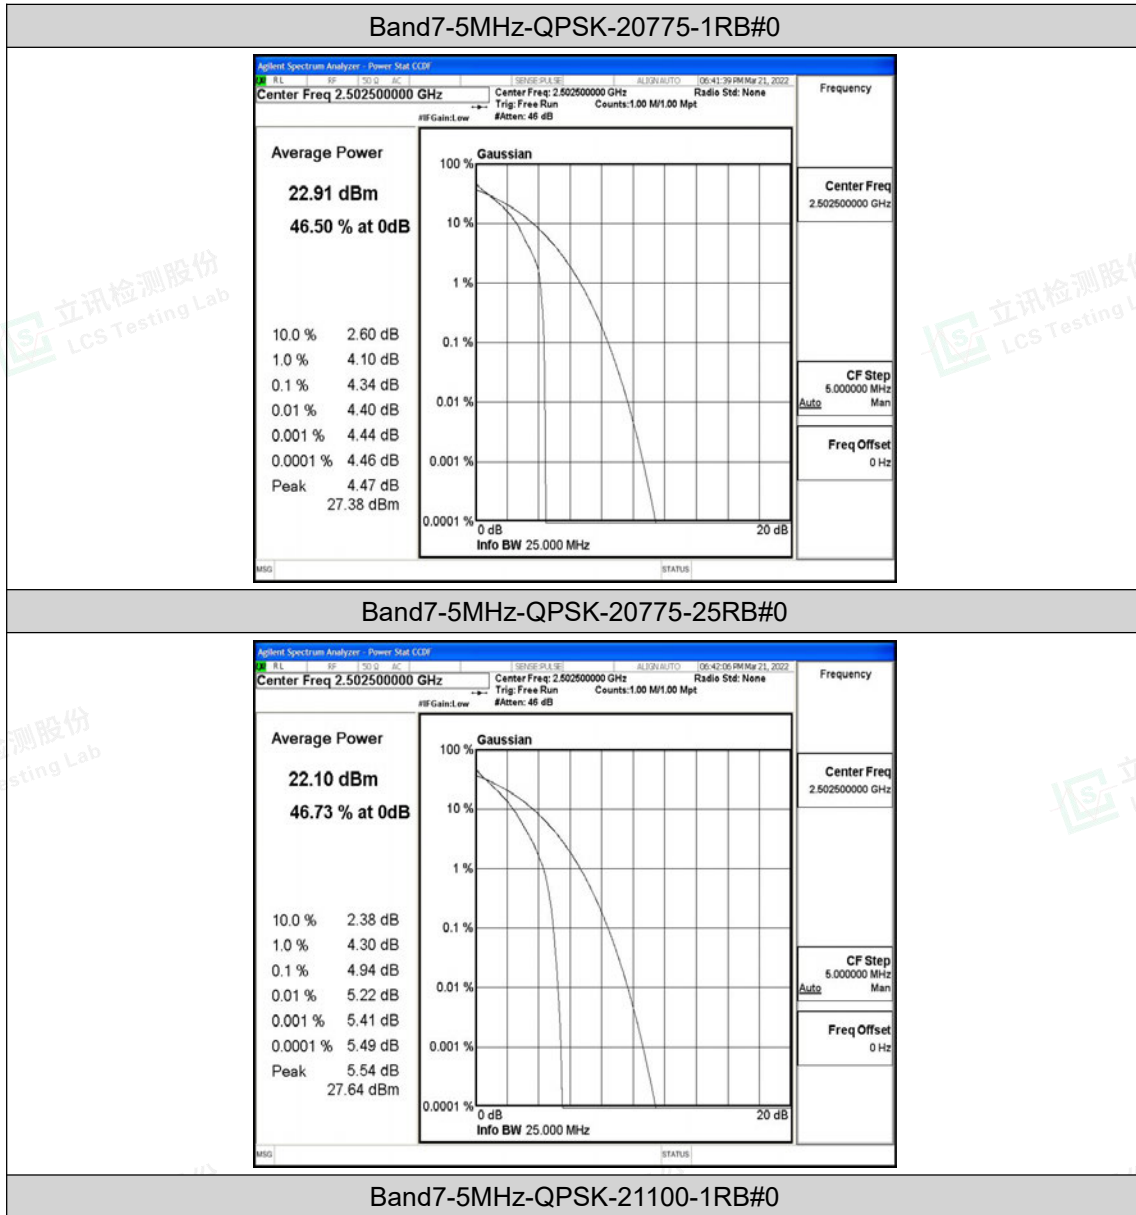

Test Graphs