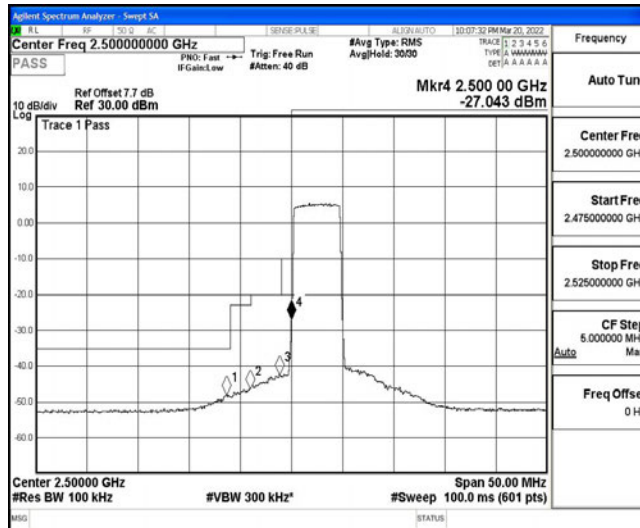

Band7-5MHz-16QAM-20775-25RB#0