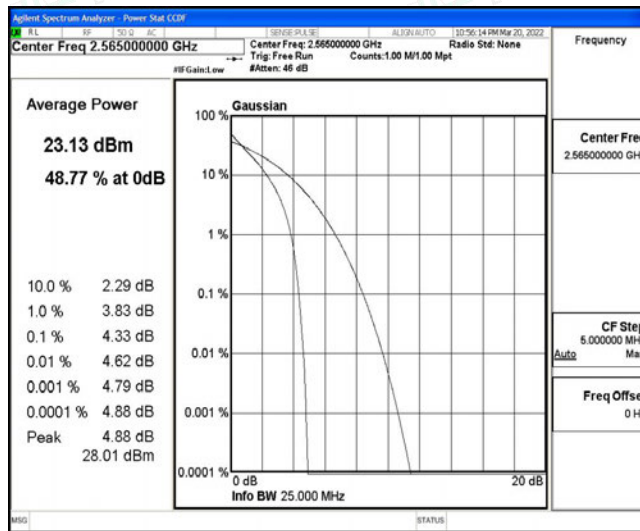

Band7-10MHz-QPSK-21400-50RB#0