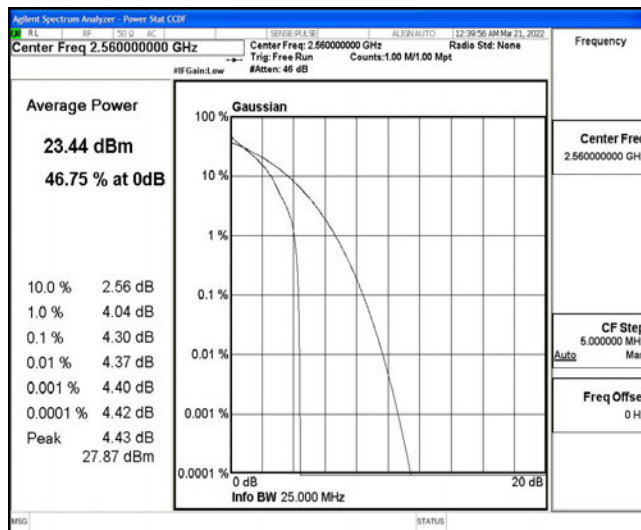

Band7-20MHz-QPSK-21350-1RB#0