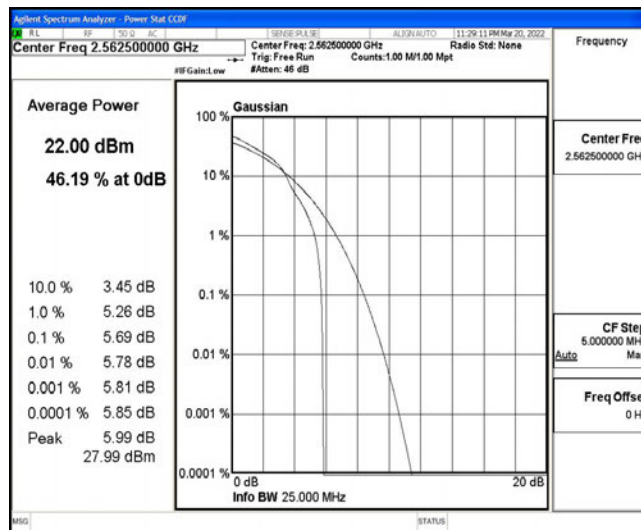

Band7-15MHz-16QAM-21100-1RB#0

Band7-15MHz-16QAM-21100-75RB#0

Band7-15MHz-16QAM-21375-1RB#0

Band7-15MHz-16QAM-21375-75RB#0

Band7-20MHz-QPSK-20850-1RB#0

Band7-20MHz-QPSK-20850-100RB#0

Band7-20MHz-QPSK-21100-1RB#0