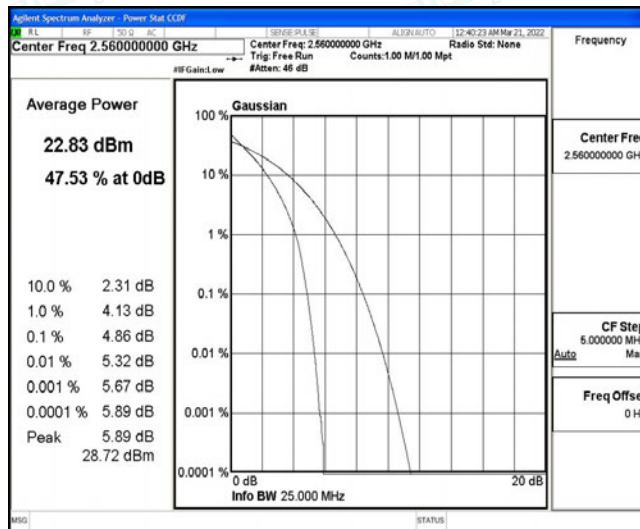

Band7-20MHz-QPSK-21350-100RB#0