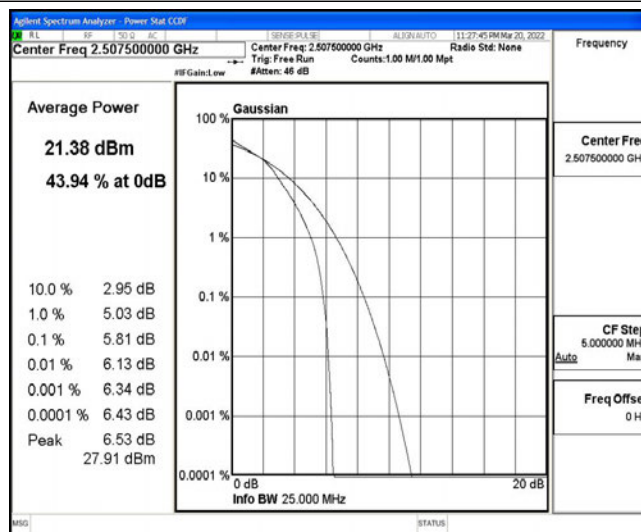

Band7-15MHz-QPSK-20825-75RB#0

Band7-15MHz-QPSK-21100-1RB#0

Band7-15MHz-QPSK-21100-75RB#0

Band7-15MHz-QPSK-21375-1RB#0

Band7-15MHz-QPSK-21375-75RB#0

Band7-15MHz-16QAM-20825-1RB#0

Band7-15MHz-16QAM-20825-75RB#0