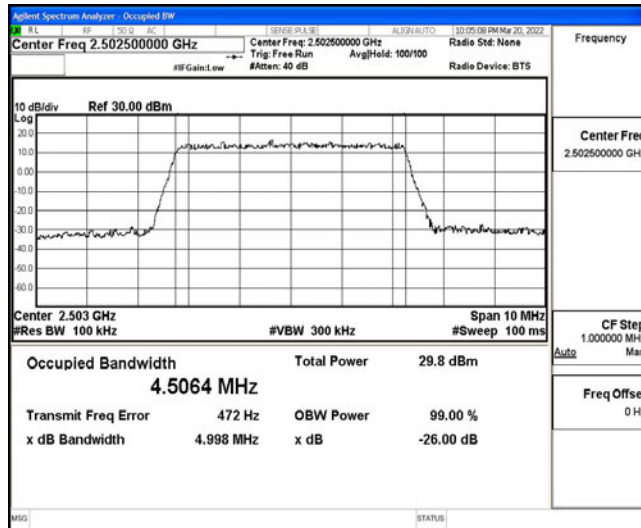

Band7-5MHz-16QAM-20775-25RB#0