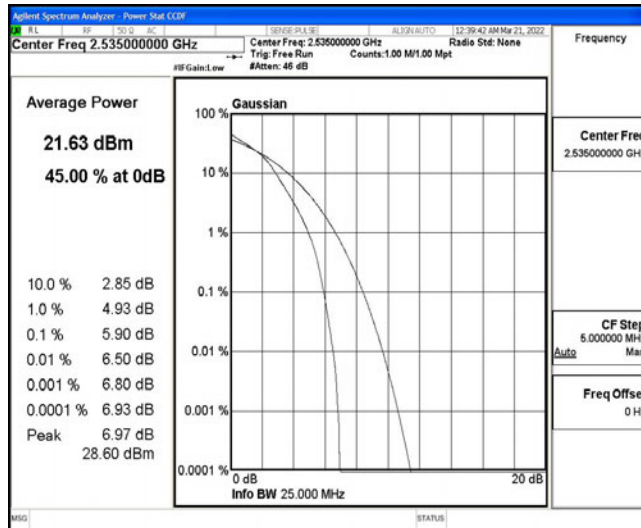

Band7-20MHz-16QAM-21350-1RB#0

Band7-20MHz-16QAM-21350-100RB#0

I.3 26dB Bandwidth and Occupied Bandwidth

Test Result

Band	Bandwidth	Modulation	Channel	RB Configuration	Occupied Bandwidth (MHz)	26dB Bandwidth (MHz)	Verdict
Band7	5MHz	QPSK	20775	25RB#0	4.4990	4.994	PASS
Band7	5MHz	QPSK	21100	25RB#0	4.4989	4.994	PASS
Band7	5MHz	QPSK	21425	25RB#0	4.5017	4.946	PASS
Band7	5MHz	16QAM	20775	25RB#0	4.5064	4.998	PASS
Band7	5MHz	16QAM	21100	25RB#0	4.5039	5.007	PASS
Band7	5MHz	16QAM	21425	25RB#0	4.4999	4.987	PASS
Band7	10MHz	QPSK	20800	50RB#0	8.9763	9.888	PASS
Band7	10MHz	QPSK	21100	50RB#0	8.9620	9.886	PASS
Band7	10MHz	QPSK	21400	50RB#0	8.9540	9.893	PASS
Band7	10MHz	16QAM	20800	50RB#0	8.9643	9.827	PASS
Band7	10MHz	16QAM	21100	50RB#0	8.9573	9.820	PASS
Band7	10MHz	16QAM	21400	50RB#0	8.9684	9.899	PASS
Band7	15MHz	QPSK	20825	75RB#0	13.457	14.80	PASS
Band7	15MHz	QPSK	21100	75RB#0	13.438	14.63	PASS
Band7	15MHz	QPSK	21375	75RB#0	13.427	14.67	PASS
Band7	15MHz	16QAM	20825	75RB#0	13.423	14.66	PASS
Band7	15MHz	16QAM	21100	75RB#0	13.463	14.67	PASS
Band7	15MHz	16QAM	21375	75RB#0	13.453	14.64	PASS
Band7	20MHz	QPSK	20850	100RB#0	17.875	19.34	PASS
Band7	20MHz	QPSK	21100	100RB#0	17.904	19.43	PASS
Band7	20MHz	QPSK	21350	100RB#0	17.878	19.36	PASS
Band7	20MHz	16QAM	20850	100RB#0	17.857	19.40	PASS
Band7	20MHz	16QAM	21100	100RB#0	17.892	19.36	PASS
Band7	20MHz	16QAM	21350	100RB#0	17.877	19.43	PASS