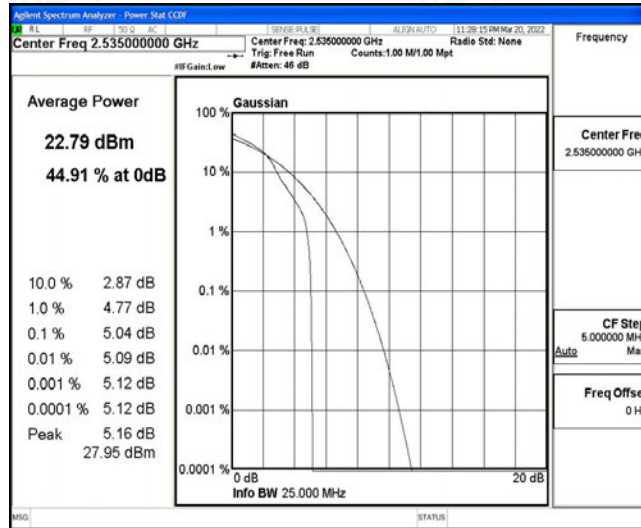

Band7-15MHz-16QAM-21100-1RB#0