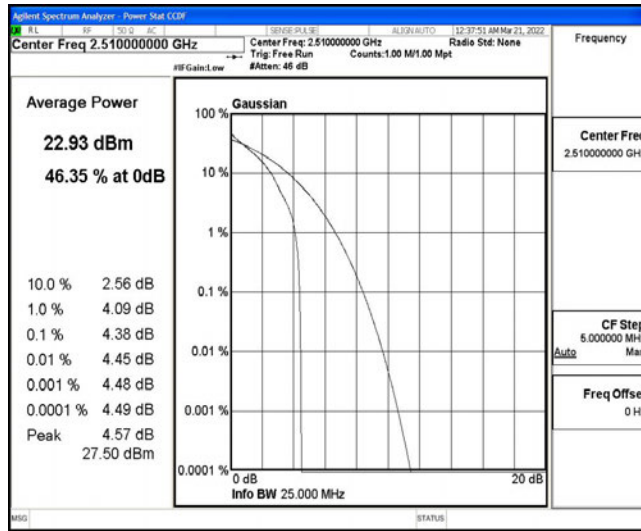

Band7-15MHz-16QAM-21100-1RB#0

Band7-15MHz-16QAM-21100-75RB#0

Band7-15MHz-16QAM-21375-1RB#0

Band7-15MHz-16QAM-21375-75RB#0

Band7-20MHz-QPSK-20850-1RB#0

Band7-20MHz-QPSK-20850-100RB#0

Band7-20MHz-QPSK-21100-1RB#0