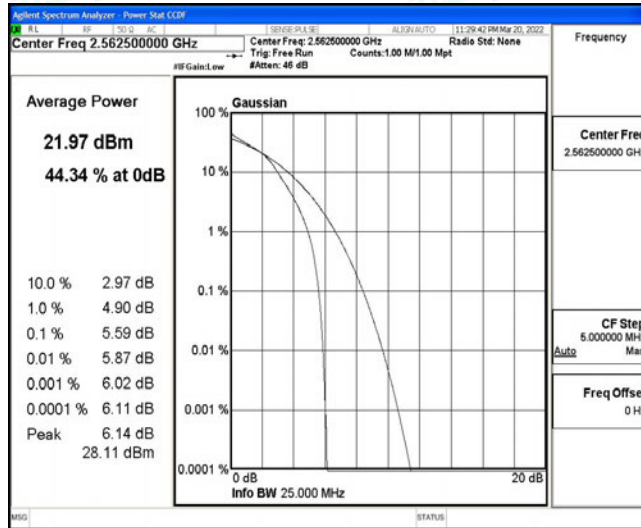

Band7-15MHz-16QAM-21100-1RB#0

Band7-15MHz-16QAM-21100-75RB#0

Band7-15MHz-16QAM-21375-1RB#0

Band7-15MHz-16QAM-21375-75RB#0

Band7-20MHz-QPSK-20850-1RB#0

Band7-20MHz-QPSK-20850-100RB#0

Band7-20MHz-QPSK-21100-1RB#0