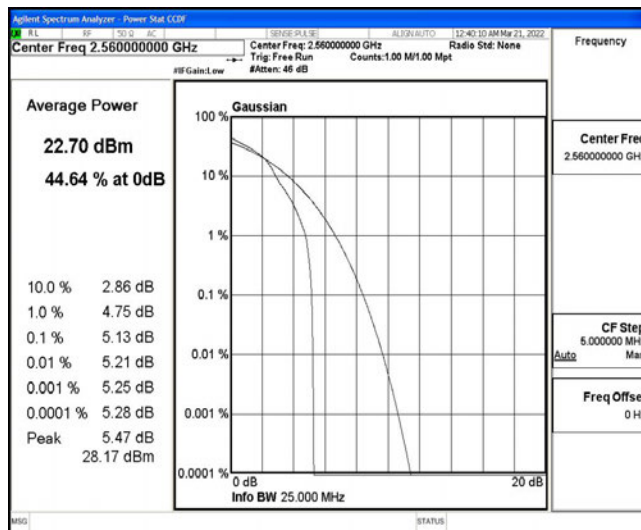

Band7-20MHz-16QAM-21350-1RB#0

Band7-20MHz-16QAM-21350-100RB#0

I.3 26dB Bandwidth and Occupied Bandwidth

Test Result

Band	Bandwidth	Modulation	Channel	RB Configuration	Occupied Bandwidth (MHz)	26dB Bandwidth (MHz)	Verdict
Band7	5MHz	QPSK	20775	25RB#0	4.4990	4.994	PASS
Band7	5MHz	QPSK	21100	25RB#0	4.4989	4.994	PASS
Band7	5MHz	QPSK	21425	25RB#0	4.5017	4.946	PASS
Band7	5MHz	16QAM	20775	25RB#0	4.5064	4.998	PASS
Band7	5MHz	16QAM	21100	25RB#0	4.5039	5.007	PASS
Band7	5MHz	16QAM	21425	25RB#0	4.4999	4.987	PASS
Band7	10MHz	QPSK	20800	50RB#0	8.9763	9.888	PASS
Band7	10MHz	QPSK	21100	50RB#0	8.9620	9.886	PASS
Band7	10MHz	QPSK	21400	50RB#0	8.9540	9.893	PASS
Band7	10MHz	16QAM	20800	50RB#0	8.9643	9.827	PASS
Band7	10MHz	16QAM	21100	50RB#0	8.9573	9.820	PASS
Band7	10MHz	16QAM	21400	50RB#0	8.9684	9.899	PASS
Band7	15MHz	QPSK	20825	75RB#0	13.457	14.80	PASS
Band7	15MHz	QPSK	21100	75RB#0	13.438	14.63	PASS
Band7	15MHz	QPSK	21375	75RB#0	13.427	14.67	PASS
Band7	15MHz	16QAM	20825	75RB#0	13.423	14.66	PASS
Band7	15MHz	16QAM	21100	75RB#0	13.463	14.67	PASS
Band7	15MHz	16QAM	21375	75RB#0	13.453	14.64	PASS
Band7	20MHz	QPSK	20850	100RB#0	17.875	19.34	PASS
Band7	20MHz	QPSK	21100	100RB#0	17.904	19.43	PASS
Band7	20MHz	QPSK	21350	100RB#0	17.878	19.36	PASS
Band7	20MHz	16QAM	20850	100RB#0	17.857	19.40	PASS
Band7	20MHz	16QAM	21100	100RB#0	17.892	19.36	PASS
Band7	20MHz	16QAM	21350	100RB#0	17.877	19.43	PASS