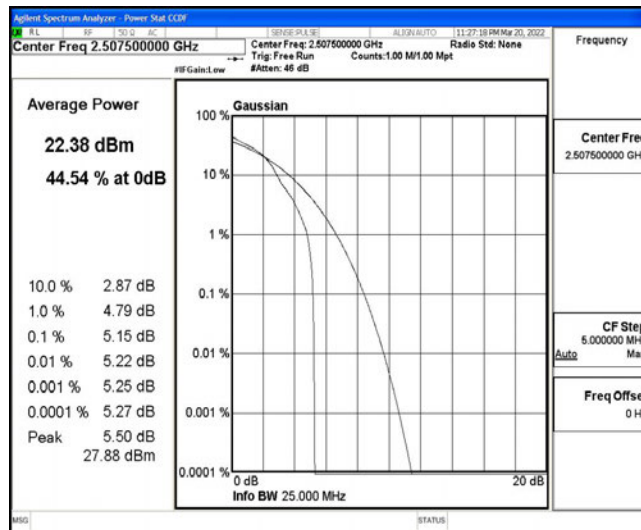

Band7-15MHz-QPSK-20825-75RB#0

Band7-15MHz-QPSK-21100-1RB#0

Band7-15MHz-QPSK-21100-75RB#0

Band7-15MHz-QPSK-21375-1RB#0

Band7-15MHz-QPSK-21375-75RB#0

Band7-15MHz-16QAM-20825-1RB#0

Band7-15MHz-16QAM-20825-75RB#0