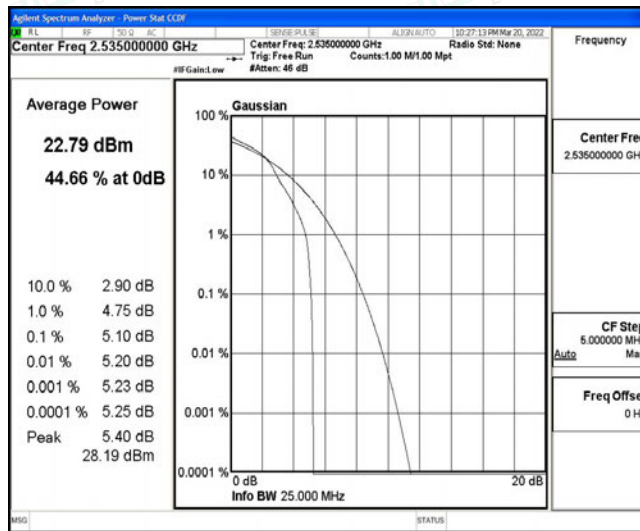

Test Graphs

Band7-5MHz-QPSK-21100-25RB#0

Band7-5MHz-QPSK-21425-1RB#0

Band7-5MHz-QPSK-21425-25RB#0

Band7-5MHz-16QAM-20775-1RB#0

Band7-5MHz-16QAM-20775-25RB#0

Band7-5MHz-16QAM-21100-1RB#0

Band7-5MHz-16QAM-21100-25RB#0