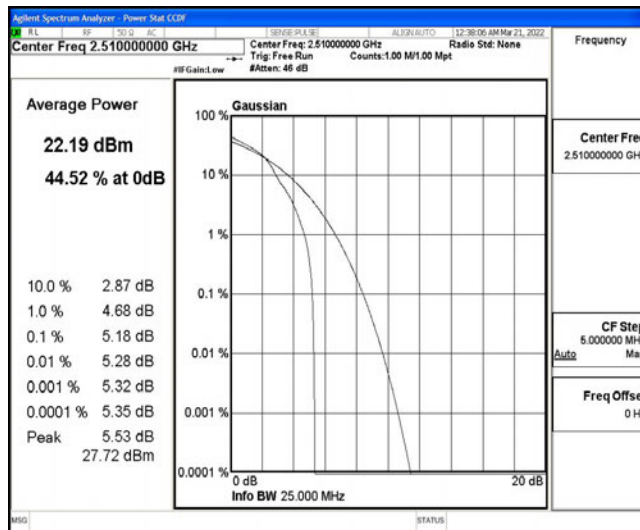

Band7-20MHz-16QAM-20850-1RB#0