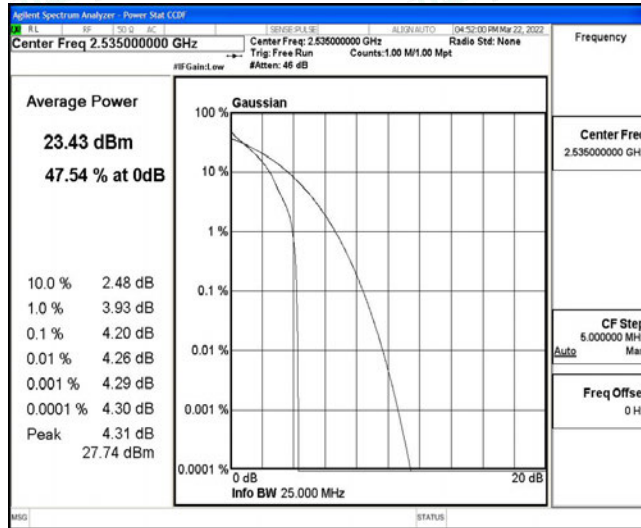

Band7-15MHz-16QAM-21100-1RB#0

Band7-15MHz-16QAM-21100-75RB#0

Band7-15MHz-16QAM-21375-1RB#0

Band7-15MHz-16QAM-21375-75RB#0

Band7-20MHz-QPSK-20850-1RB#0

Band7-20MHz-QPSK-20850-100RB#0

Band7-20MHz-QPSK-21100-1RB#0