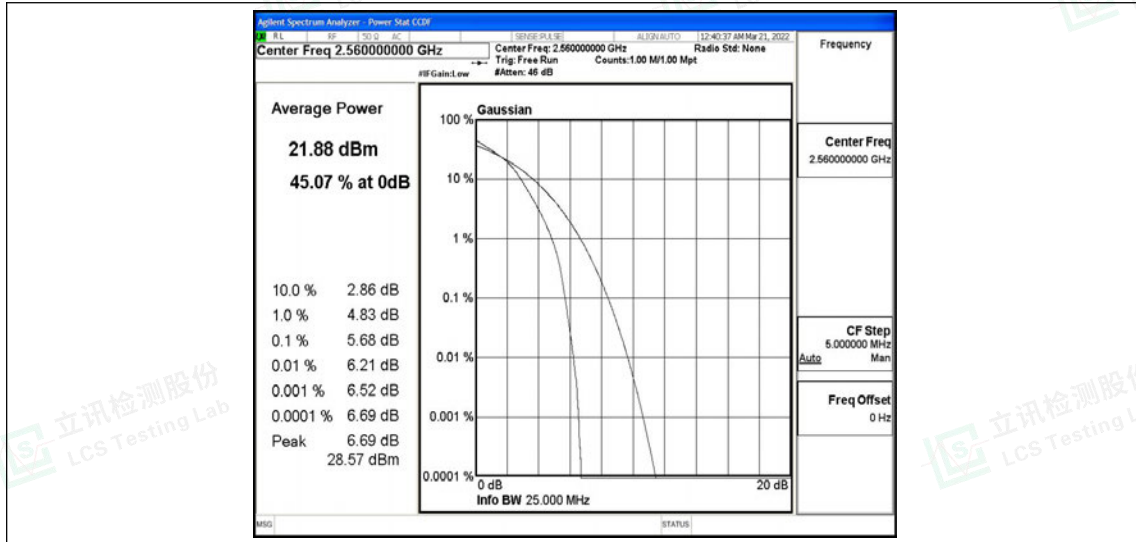

Band7-20MHz-16QAM-21350-1RB#0

Band7-20MHz-16QAM-21350-100RB#0

I.3 26dB Bandwidth and Occupied Bandwidth

Test Result

Band	Bandwidth	Modulation	Channel	RB Configuration	Occupied Bandwidth (MHz)	26dB Bandwidth (MHz)	Verdict
Band7	5MHz	QPSK	20775	25RB#0	4.4990	4.994	PASS
Band7	5MHz	QPSK	21100	25RB#0	4.4989	4.994	PASS
Band7	5MHz	QPSK	21425	25RB#0	4.5017	4.946	PASS
Band7	5MHz	16QAM	20775	25RB#0	4.5064	4.998	PASS
Band7	5MHz	16QAM	21100	25RB#0	4.5039	5.007	PASS
Band7	5MHz	16QAM	21425	25RB#0	4.4999	4.987	PASS
Band7	10MHz	QPSK	20800	50RB#0	8.9763	9.888	PASS
Band7	10MHz	QPSK	21100	50RB#0	8.9620	9.886	PASS
Band7	10MHz	QPSK	21400	50RB#0	8.9540	9.893	PASS
Band7	10MHz	16QAM	20800	50RB#0	8.9643	9.827	PASS
Band7	10MHz	16QAM	21100	50RB#0	8.9573	9.820	PASS
Band7	10MHz	16QAM	21400	50RB#0	8.9684	9.899	PASS
Band7	15MHz	QPSK	20825	75RB#0	13.457	14.80	PASS
Band7	15MHz	QPSK	21100	75RB#0	13.438	14.63	PASS
Band7	15MHz	QPSK	21375	75RB#0	13.427	14.67	PASS
Band7	15MHz	16QAM	20825	75RB#0	13.423	14.66	PASS
Band7	15MHz	16QAM	21100	75RB#0	13.463	14.67	PASS
Band7	15MHz	16QAM	21375	75RB#0	13.453	14.64	PASS
Band7	20MHz	QPSK	20850	100RB#0	17.875	19.34	PASS
Band7	20MHz	QPSK	21100	100RB#0	17.904	19.43	PASS
Band7	20MHz	QPSK	21350	100RB#0	17.878	19.36	PASS
Band7	20MHz	16QAM	20850	100RB#0	17.857	19.40	PASS
Band7	20MHz	16QAM	21100	100RB#0	17.892	19.36	PASS
Band7	20MHz	16QAM	21350	100RB#0	17.877	19.43	PASS