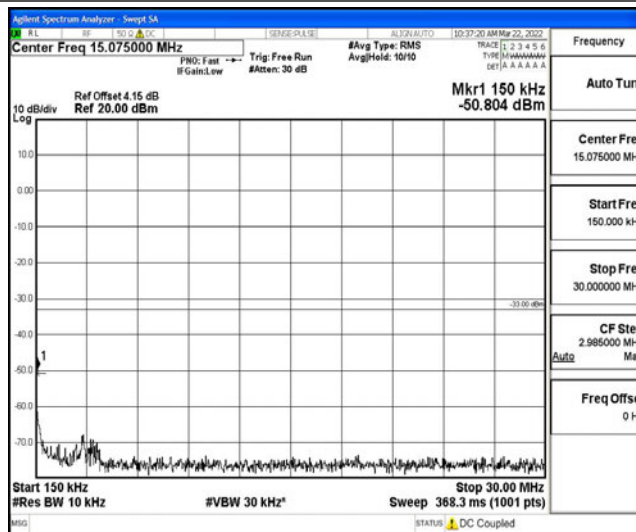

Band5-1.4MHz-16QAM-20525-1RB#0-Range2:0.15~30MHz