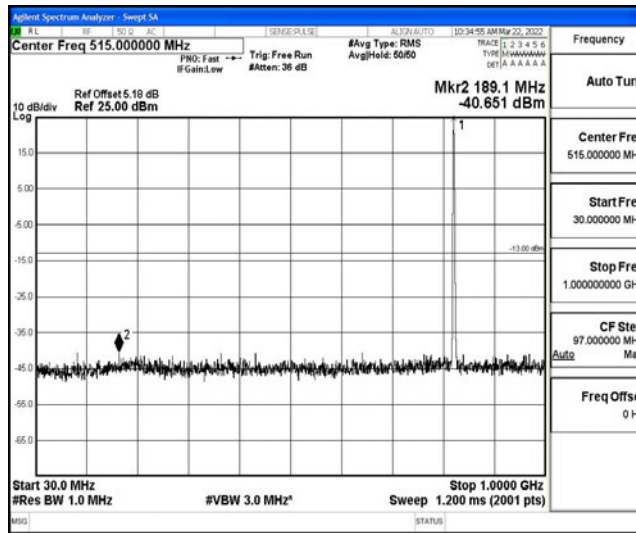

Band5-1.4MHz-QPSK-20643-1RB#0-Range4:1000~10000MHz

Band5-1.4MHz-16QAM-20407-1RB#0-Range1:0.009~0.15MHz

Band5-1.4MHz-16QAM-20407-1RB#0-Range2:0.15~30MHz

Band5-1.4MHz-16QAM-20407-1RB#0-Range3:30~1000MHz

Band5-1.4MHz-16QAM-20407-1RB#0-Range4:1000~10000MHz