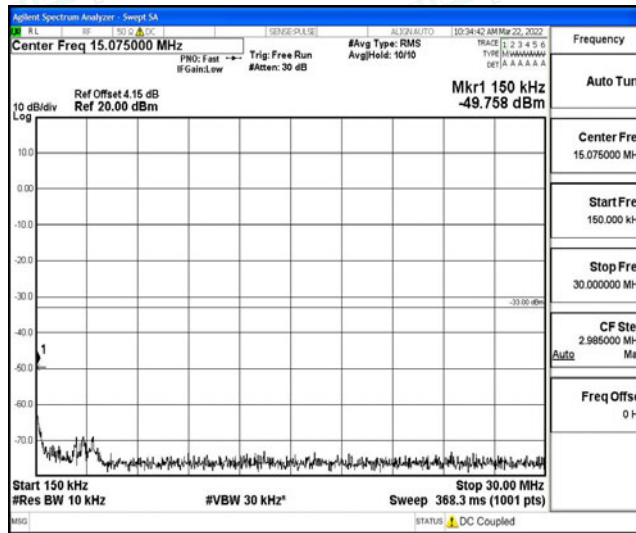

Band5-1.4MHz-QPSK-20643-1RB#0-Range4:1000~10000MHz

Band5-1.4MHz-16QAM-20407-1RB#0-Range1:0.009~0.15MHz

Band5-1.4MHz-16QAM-20407-1RB#0-Range2:0.15~30MHz

Band5-1.4MHz-16QAM-20407-1RB#0-Range3:30~1000MHz

Band5-1.4MHz-16QAM-20407-1RB#0-Range4:1000~10000MHz