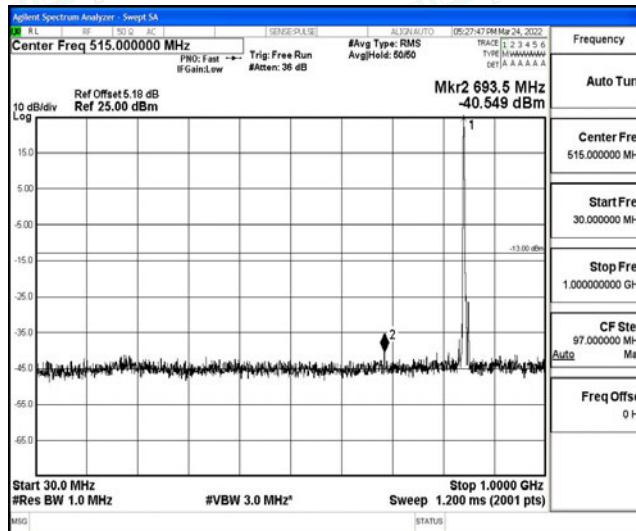

Band5-5MHz-16QAM-20525-1RB#0-Range3:30~1000MHz

Band5-5MHz-16QAM-20525-1RB#0-Range4:1000~10000MHz

Band5-5MHz-16QAM-20625-1RB#0-Range1:0.009~0.15MHz

Band5-5MHz-16QAM-20625-1RB#0-Range2:0.15~30MHz

Band5-5MHz-16QAM-20625-1RB#0-Range3:30~1000MHz