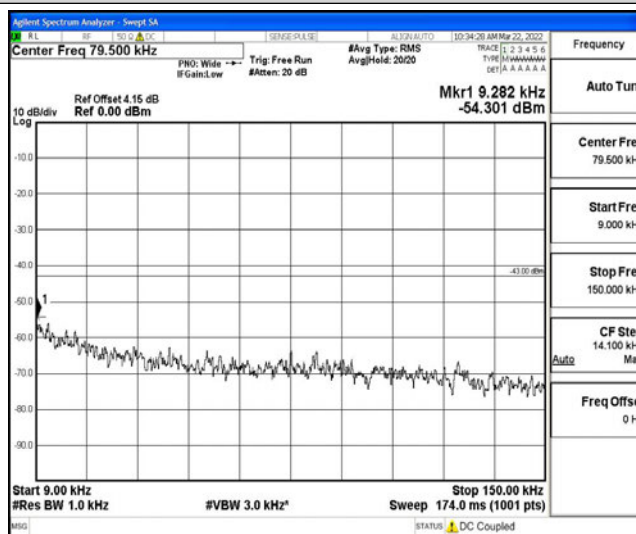

Band5-1.4MHz-16QAM-20407-1RB#0-Range1:0.009~0.15MHz