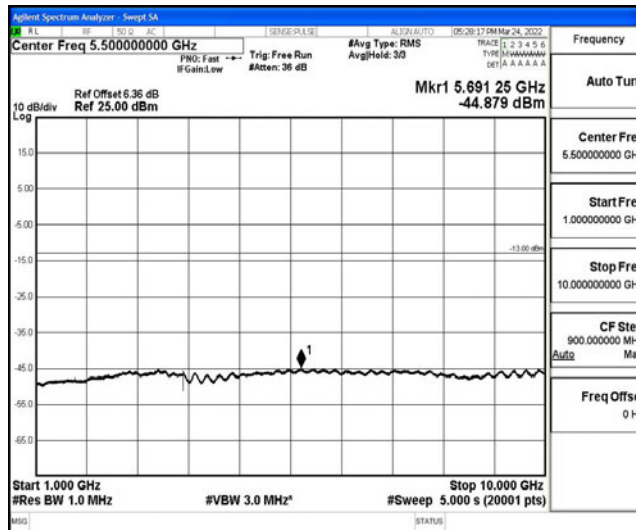

Band5-5MHz-16QAM-20625-1RB#0-Range4:1000~10000MHz