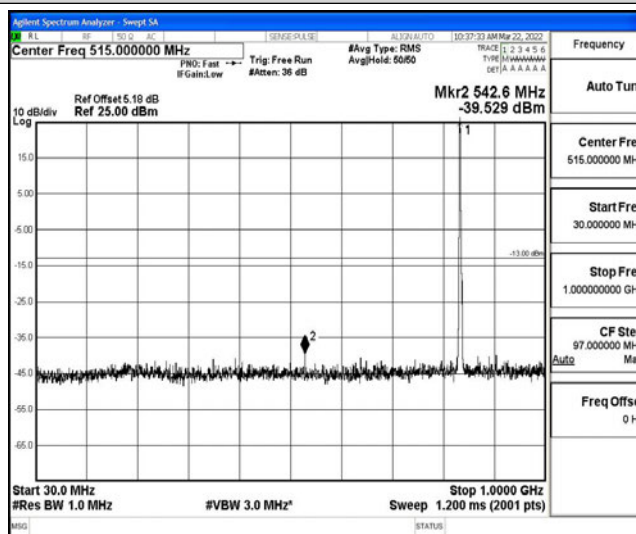

Band5-1.4MHz-16QAM-20525-1RB#0-Range1:0.009~0.15MHz

Band5-1.4MHz-16QAM-20525-1RB#0-Range2:0.15~30MHz

Band5-1.4MHz-16QAM-20525-1RB#0-Range3:30~1000MHz

Band5-1.4MHz-16QAM-20525-1RB#0-Range4:1000~10000MHz

Band5-1.4MHz-16QAM-20643-1RB#0-Range1:0.009~0.15MHz