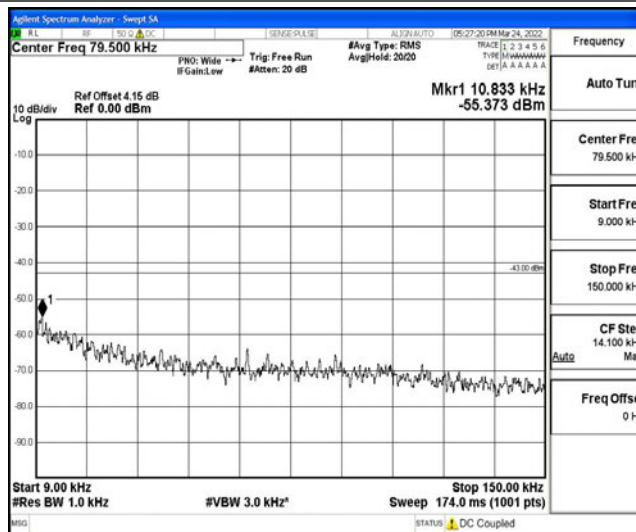

Band5-5MHz-16QAM-20525-1RB#0-Range3:30~1000MHz

Band5-5MHz-16QAM-20525-1RB#0-Range4:1000~10000MHz

Band5-5MHz-16QAM-20625-1RB#0-Range1:0.009~0.15MHz

Band5-5MHz-16QAM-20625-1RB#0-Range2:0.15~30MHz

Band5-5MHz-16QAM-20625-1RB#0-Range3:30~1000MHz