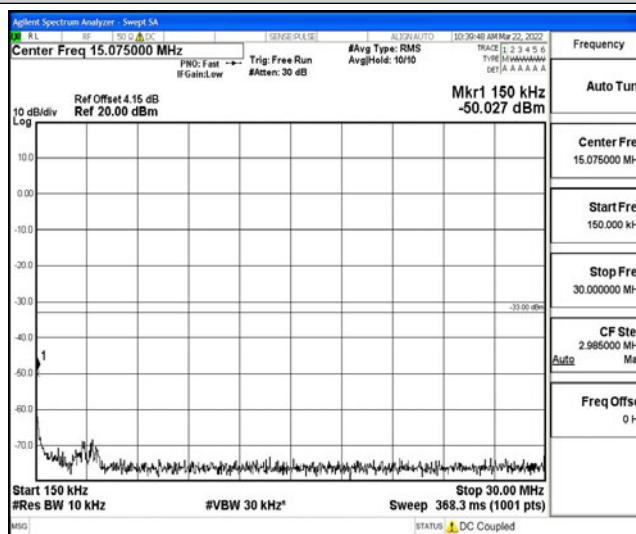

Band5-1.4MHz-16QAM-20643-1RB#0-Range2:0.15~30MHz