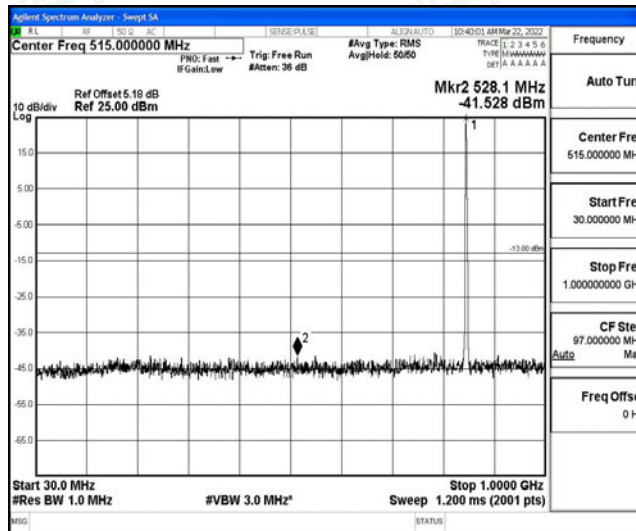

Band5-1.4MHz-16QAM-20643-1RB#0-Range3:30~1000MHz