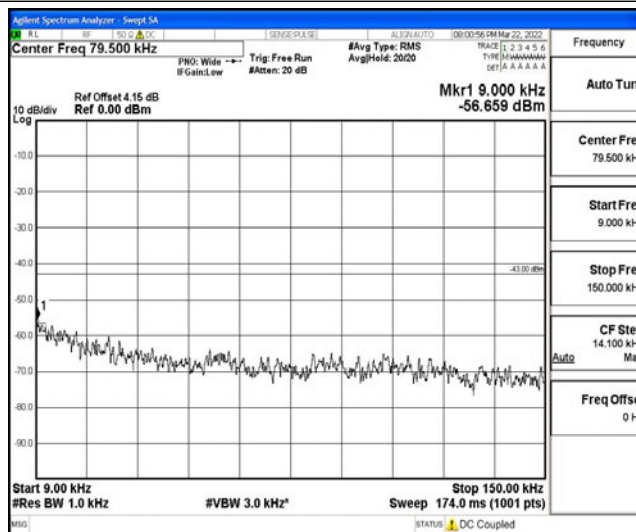

Band5-10MHz-QPSK-20450-1RB#0-Range1:0.009~0.15MHz