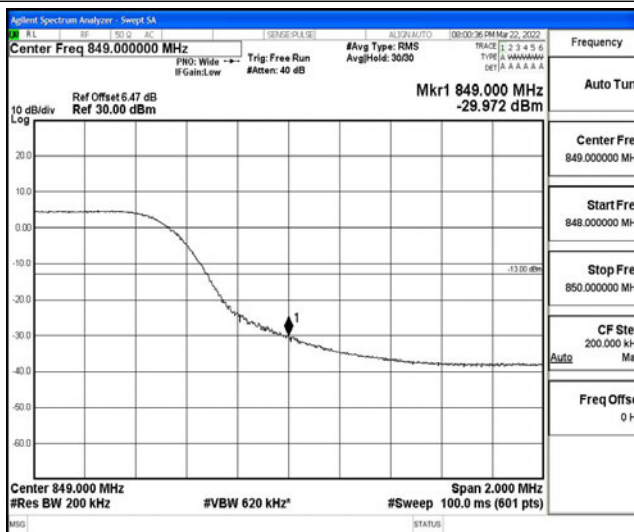

Band5-10MHz-16QAM-20450-50RB#0

Band5-10MHz-16QAM-20600-50RB#0

### H.5 Conducted Spurious Emission