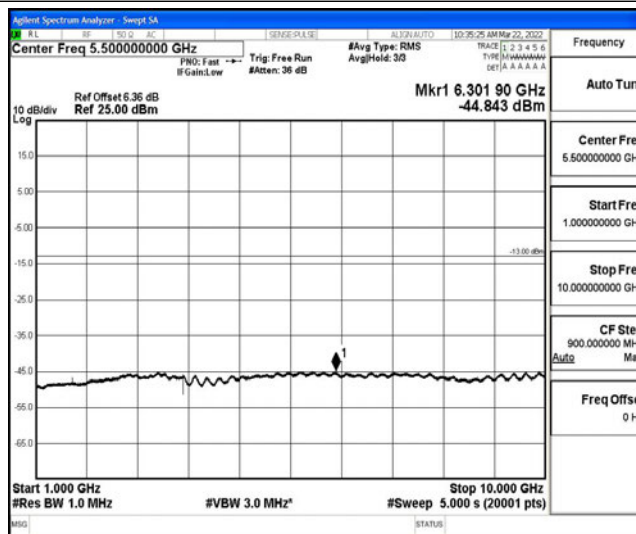

Band5-1.4MHz-QPSK-20643-1RB#0-Range4:1000~10000MHz

Band5-1.4MHz-16QAM-20407-1RB#0-Range1:0.009~0.15MHz

Band5-1.4MHz-16QAM-20407-1RB#0-Range2:0.15~30MHz

Band5-1.4MHz-16QAM-20407-1RB#0-Range3:30~1000MHz

Band5-1.4MHz-16QAM-20407-1RB#0-Range4:1000~10000MHz