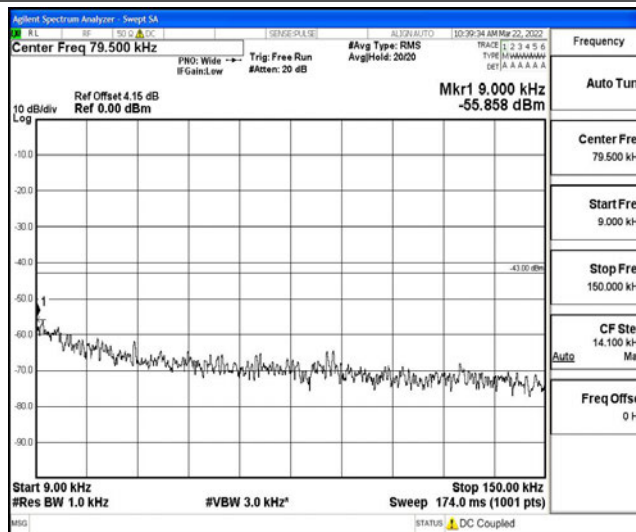

Band5-1.4MHz-16QAM-20525-1RB#0-Range1:0.009~0.15MHz

Band5-1.4MHz-16QAM-20525-1RB#0-Range2:0.15~30MHz

Band5-1.4MHz-16QAM-20525-1RB#0-Range3:30~1000MHz

Band5-1.4MHz-16QAM-20525-1RB#0-Range4:1000~10000MHz

Band5-1.4MHz-16QAM-20643-1RB#0-Range1:0.009~0.15MHz