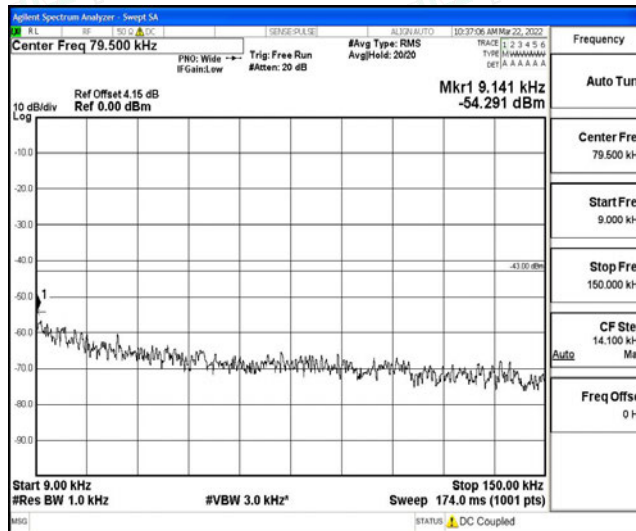

Band5-1.4MHz-16QAM-20525-1RB#0-Range1:0.009~0.15MHz