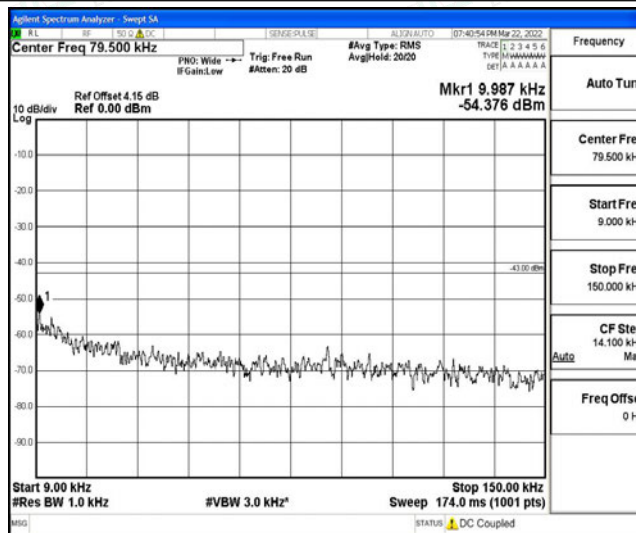

Band5-5MHz-QPSK-20525-1RB#0-Range1:0.009~0.15MHz