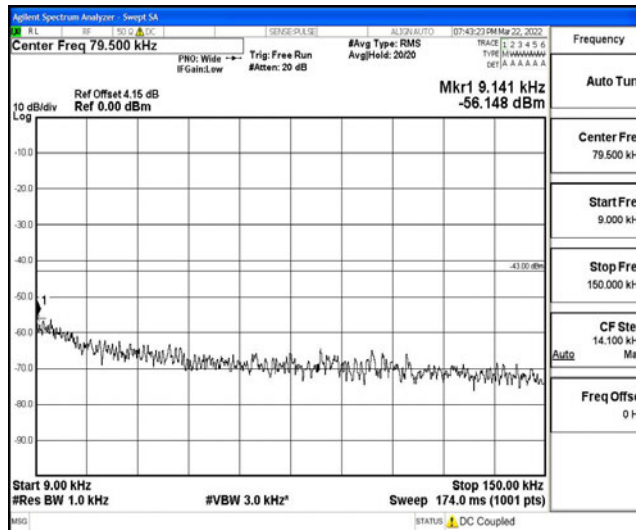

Band5-5MHz-QPSK-20625-1RB#0-Range1:0.009~0.15MHz