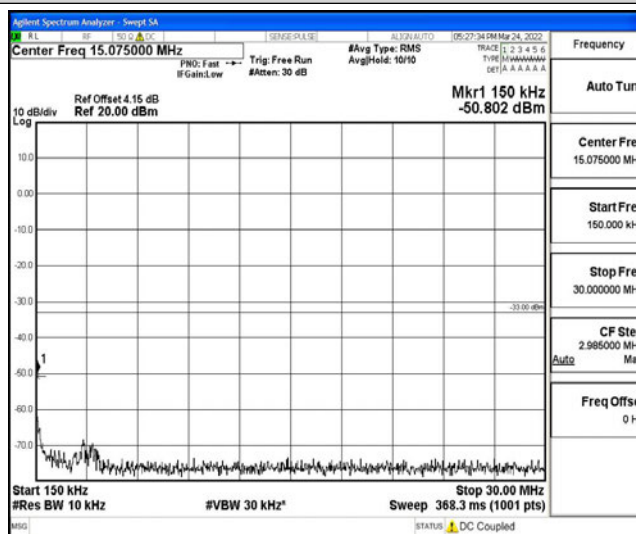

Band5-5MHz-16QAM-20525-1RB#0-Range3:30~1000MHz

Band5-5MHz-16QAM-20525-1RB#0-Range4:1000~10000MHz

Band5-5MHz-16QAM-20625-1RB#0-Range1:0.009~0.15MHz

Band5-5MHz-16QAM-20625-1RB#0-Range2:0.15~30MHz

Band5-5MHz-16QAM-20625-1RB#0-Range3:30~1000MHz