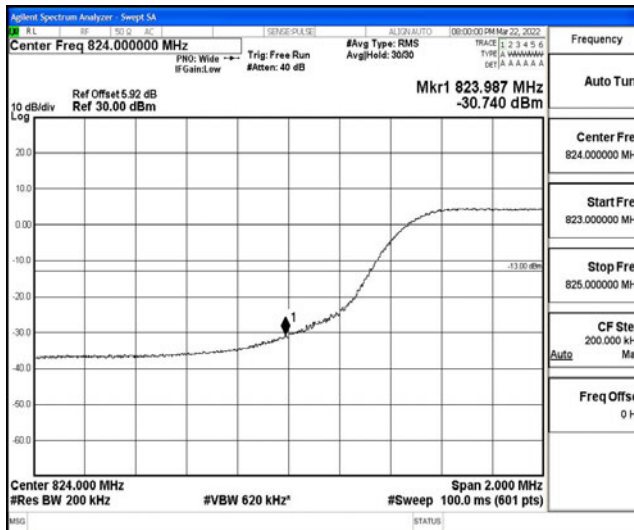

Band5-10MHz-16QAM-20450-50RB#0

Band5-10MHz-16QAM-20600-50RB#0

### H.5 Conducted Spurious Emission