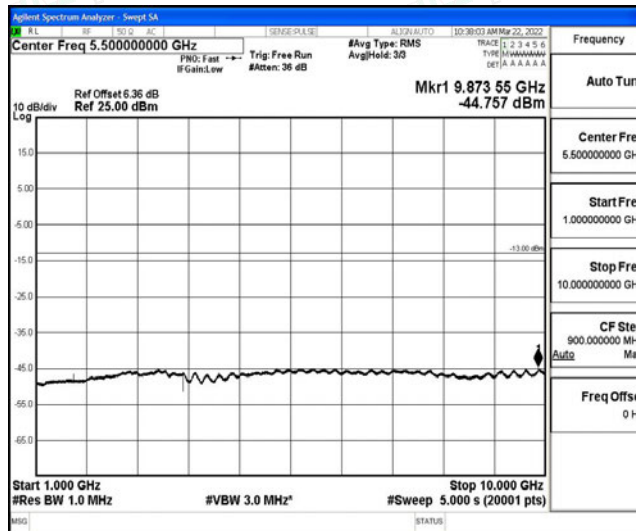

Band5-1.4MHz-16QAM-20525-1RB#0-Range1:0.009~0.15MHz

Band5-1.4MHz-16QAM-20525-1RB#0-Range2:0.15~30MHz

Band5-1.4MHz-16QAM-20525-1RB#0-Range3:30~1000MHz

Band5-1.4MHz-16QAM-20525-1RB#0-Range4:1000~10000MHz

Band5-1.4MHz-16QAM-20643-1RB#0-Range1:0.009~0.15MHz