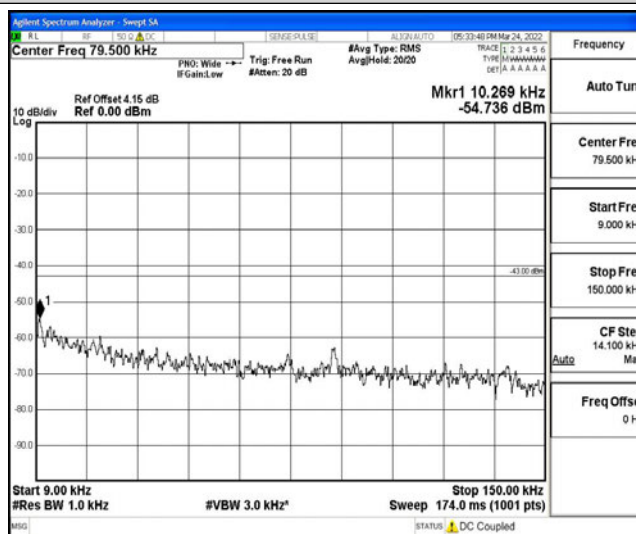

Band5-3MHz-16QAM-20415-1RB#0-Range1:0.009~0.15MHz