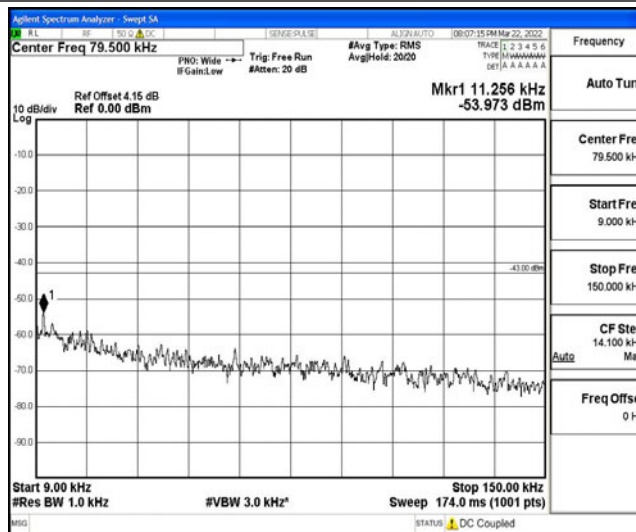

Band5-10MHz-16QAM-20600-1RB#0-Range1:0.009~0.15MHz