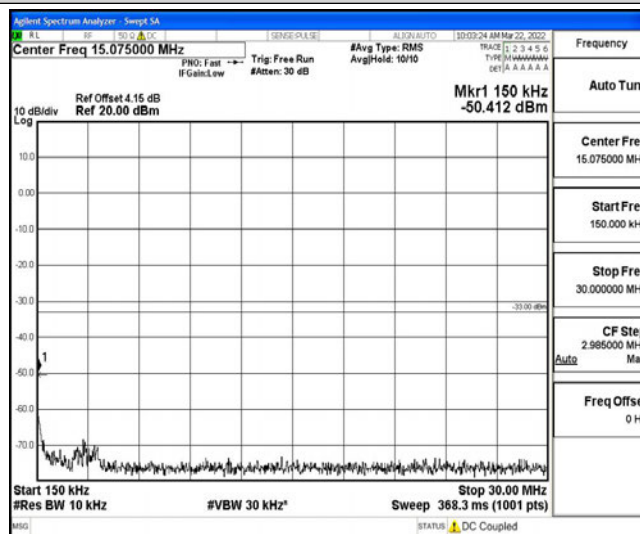

Band4-20MHz-16QAM-20050-1RB#0-Range3:30~1000MHz

Shenzhen LCS Compliance Testing Laboratory Ltd.
Add: 101, 201 Bldg A & 301 Bldg C, Juji Industrial Park Yabianxueziwei, Shajing Street, Baoan District, Shenzhen, 518000, China
Tel: +(86) 0755-82591330 | E-mail: webmaster@lcs-cert.com | Web: www.lcs-cert.com
Scan code to check authenticity