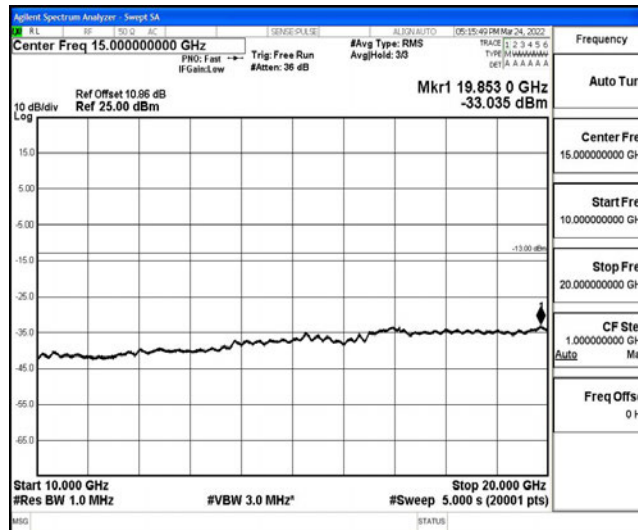

Band4-15MHz-16QAM-20025-1RB#0-Range5:10000~20000MHz

Band4-15MHz-16QAM-20175-1RB#0-Range1:0.009~0.15MHz

Band4-15MHz-16QAM-20175-1RB#0-Range2:0.15~30MHz

Band4-15MHz-16QAM-20175-1RB#0-Range3:30~1000MHz

Band4-15MHz-16QAM-20175-1RB#0-Range4:1000~10000MHz

Band4-15MHz-16QAM-20175-1RB#0-Range5:10000~20000MHz

Band4-15MHz-16QAM-20325-1RB#0-Range1:0.009~0.15MHz

Band4-15MHz-16QAM-20325-1RB#0-Range2:0.15~30MHz

Band4-15MHz-16QAM-20325-1RB#0-Range3:30~1000MHz

Band4-15MHz-16QAM-20325-1RB#0-Range4:1000~10000MHz