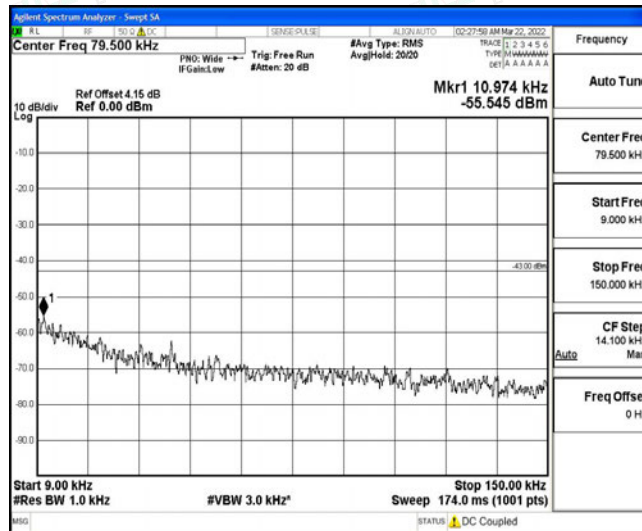

Band4-15MHz-QPSK-20175-1RB#0-Range1:0.009~0.15MHz

Band4-15MHz-QPSK-20175-1RB#0-Range2:0.15~30MHz