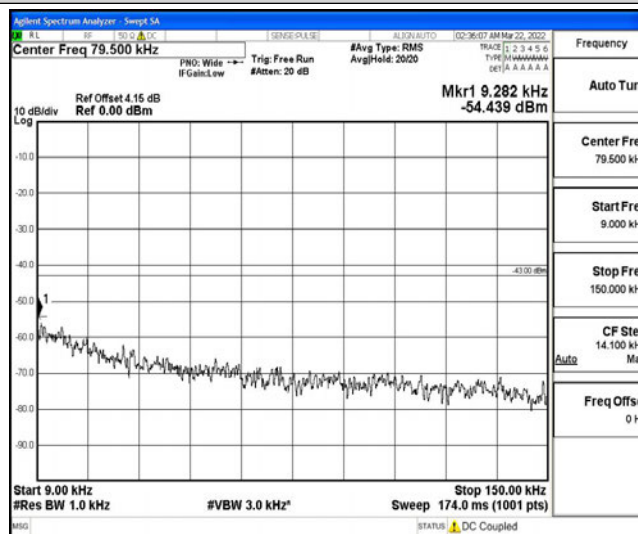

Band4-15MHz-16QAM-20325-1RB#0-Range1:0.009~0.15MHz

Band4-15MHz-16QAM-20325-1RB#0-Range2:0.15~30MHz