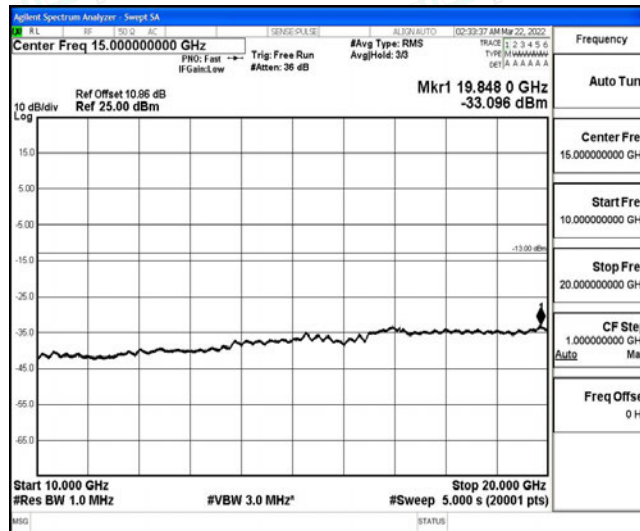

Band4-15MHz-QPSK-20325-1RB#0-Range5:10000~20000MHz

Band4-15MHz-16QAM-20025-1RB#0-Range1:0.009~0.15MHz