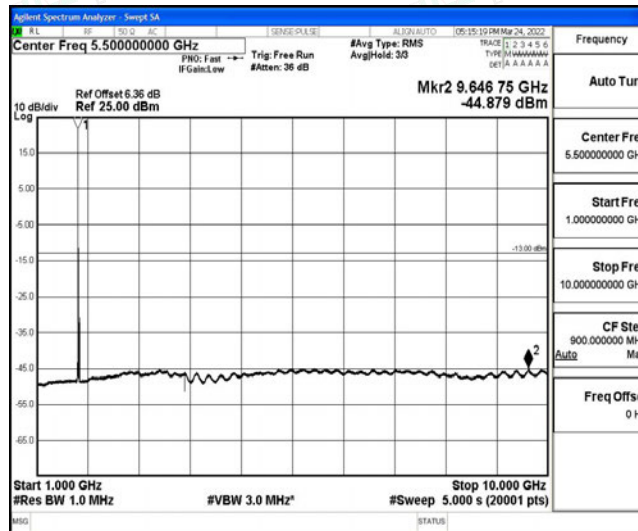

Band4-15MHz-16QAM-20025-1RB#0-Range5:10000~20000MHz

Band4-15MHz-16QAM-20175-1RB#0-Range1:0.009~0.15MHz

Band4-15MHz-16QAM-20175-1RB#0-Range2:0.15~30MHz

Band4-15MHz-16QAM-20175-1RB#0-Range3:30~1000MHz

Band4-15MHz-16QAM-20175-1RB#0-Range4:1000~10000MHz

Band4-15MHz-16QAM-20175-1RB#0-Range5:10000~20000MHz

Band4-15MHz-16QAM-20325-1RB#0-Range1:0.009~0.15MHz

Band4-15MHz-16QAM-20325-1RB#0-Range2:0.15~30MHz

Band4-15MHz-16QAM-20325-1RB#0-Range3:30~1000MHz

Band4-15MHz-16QAM-20325-1RB#0-Range4:1000~10000MHz