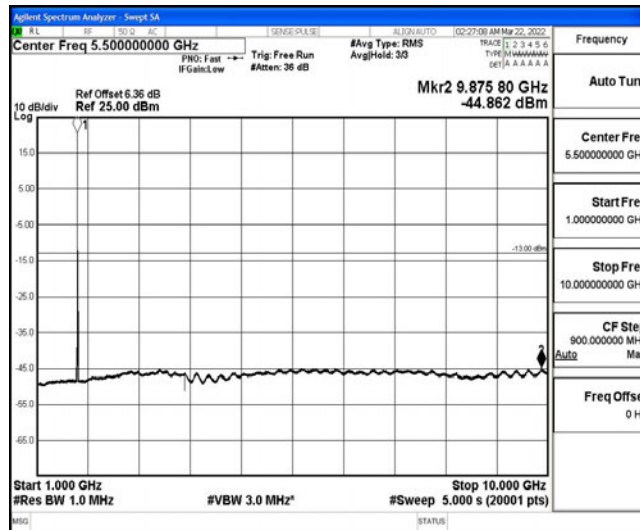

Band4-15MHz-QPSK-20325-1RB#0-Range5:10000~20000MHz

Band4-15MHz-16QAM-20025-1RB#0-Range1:0.009~0.15MHz

Band4-15MHz-16QAM-20025-1RB#0-Range2:0.15~30MHz

Band4-15MHz-16QAM-20025-1RB#0-Range3:30~1000MHz

Band4-15MHz-16QAM-20025-1RB#0-Range4:1000~10000MHz