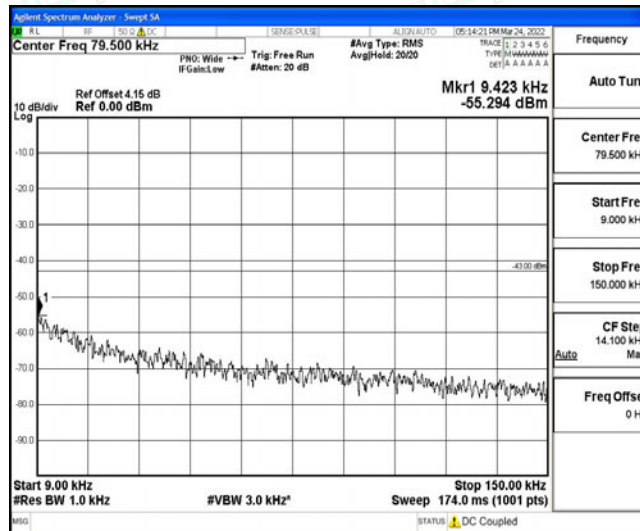

Band4-15MHz-16QAM-20175-1RB#0-Range1:0.009~0.15MHz

Band4-15MHz-16QAM-20175-1RB#0-Range2:0.15~30MHz