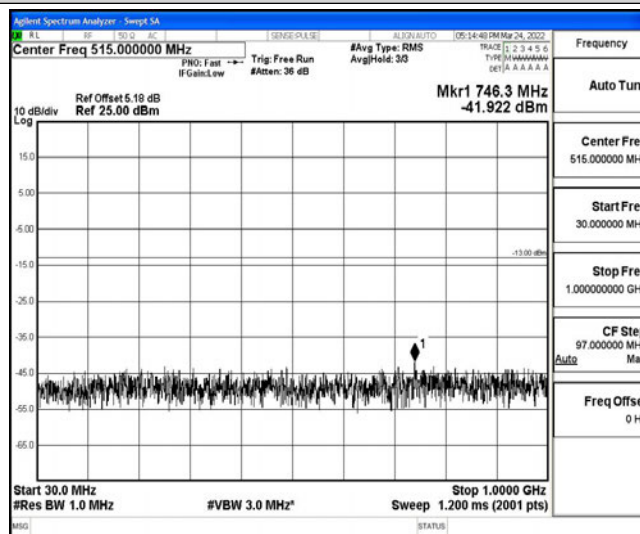

Band4-15MHz-16QAM-20025-1RB#0-Range5:10000~20000MHz

Band4-15MHz-16QAM-20175-1RB#0-Range1:0.009~0.15MHz

Band4-15MHz-16QAM-20175-1RB#0-Range2:0.15~30MHz

Band4-15MHz-16QAM-20175-1RB#0-Range3:30~1000MHz

Band4-15MHz-16QAM-20175-1RB#0-Range4:1000~10000MHz