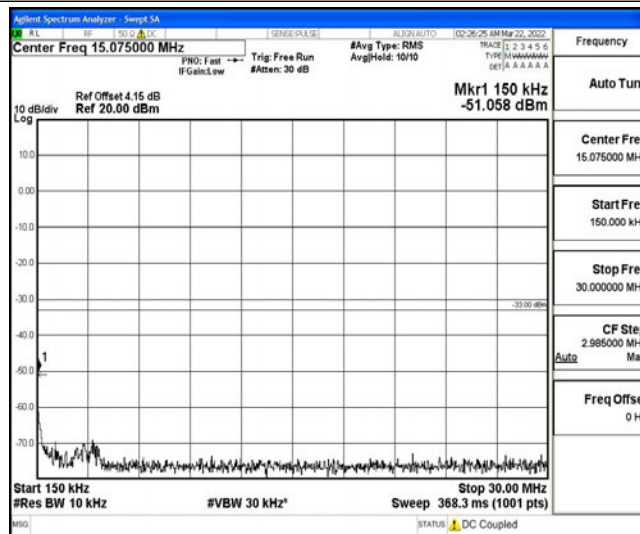

Band4-15MHz-QPSK-20325-1RB#0-Range5:10000~20000MHz

Band4-15MHz-16QAM-20025-1RB#0-Range1:0.009~0.15MHz

Band4-15MHz-16QAM-20025-1RB#0-Range2:0.15~30MHz

Band4-15MHz-16QAM-20025-1RB#0-Range3:30~1000MHz

Band4-15MHz-16QAM-20025-1RB#0-Range4:1000~10000MHz