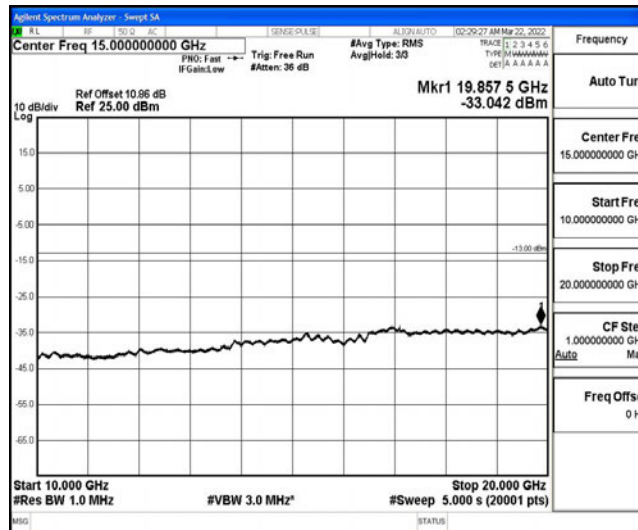

Band4-15MHz-QPSK-20175-1RB#0-Range5:10000~20000MHz

Band4-15MHz-QPSK-20325-1RB#0-Range1:0.009~0.15MHz