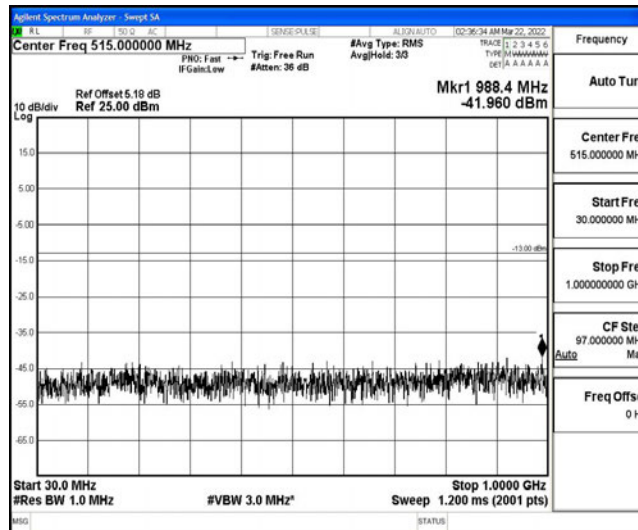

Band4-15MHz-16QAM-20175-1RB#0-Range5:10000~20000MHz

Band4-15MHz-16QAM-20325-1RB#0-Range1:0.009~0.15MHz

Band4-15MHz-16QAM-20325-1RB#0-Range2:0.15~30MHz

Band4-15MHz-16QAM-20325-1RB#0-Range3:30~1000MHz

Band4-15MHz-16QAM-20325-1RB#0-Range4:1000~10000MHz

Band4-15MHz-16QAM-20325-1RB#0-Range5:10000~20000MHz