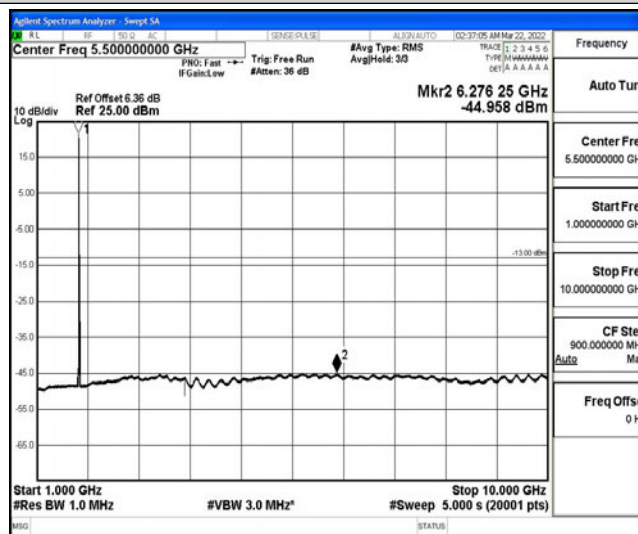

Band4-15MHz-16QAM-20175-1RB#0-Range5:10000~20000MHz

Band4-15MHz-16QAM-20325-1RB#0-Range1:0.009~0.15MHz

Band4-15MHz-16QAM-20325-1RB#0-Range2:0.15~30MHz

Band4-15MHz-16QAM-20325-1RB#0-Range3:30~1000MHz

Band4-15MHz-16QAM-20325-1RB#0-Range4:1000~10000MHz

Band4-15MHz-16QAM-20325-1RB#0-Range5:10000~20000MHz