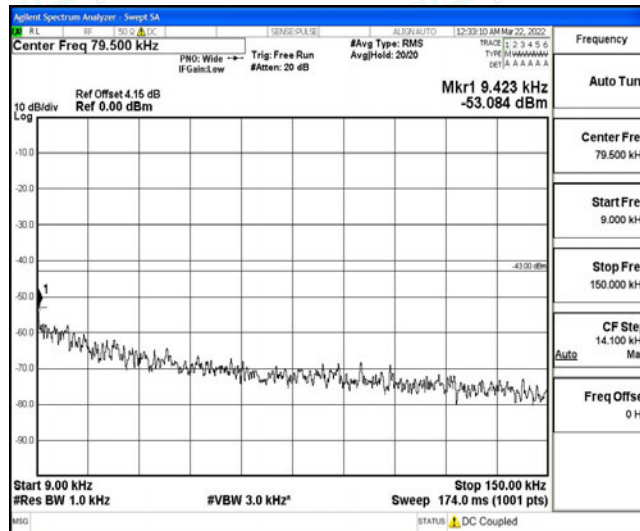

Band4-5MHz-16QAM-20175-1RB#0-Range1:0.009~0.15MHz

Band4-5MHz-16QAM-20175-1RB#0-Range2:0.15~30MHz