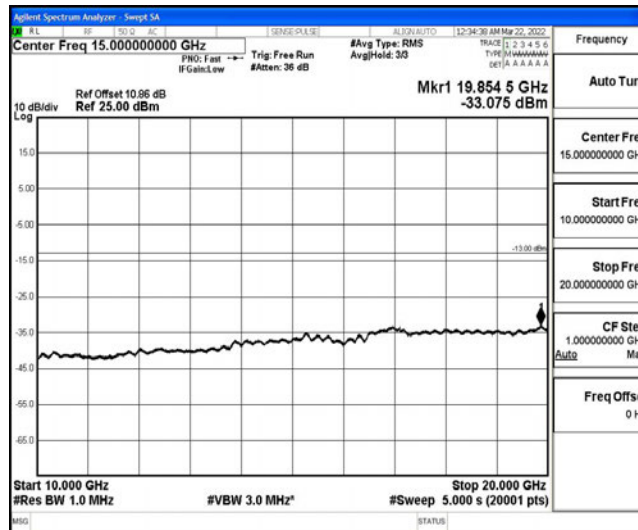

Band4-5MHz-16QAM-20175-1RB#0-Range5:10000~20000MHz

Band4-5MHz-16QAM-20375-1RB#0-Range1:0.009~0.15MHz