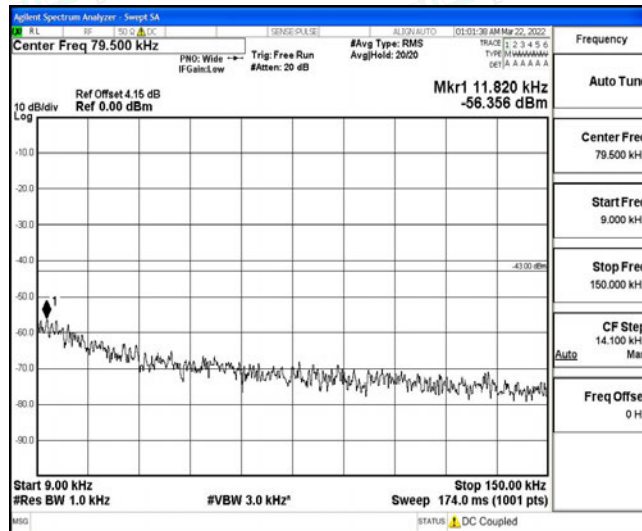

Band4-10MHz-16QAM-20175-1RB#0-Range1:0.009~0.15MHz

Band4-10MHz-16QAM-20175-1RB#0-Range2:0.15~30MHz