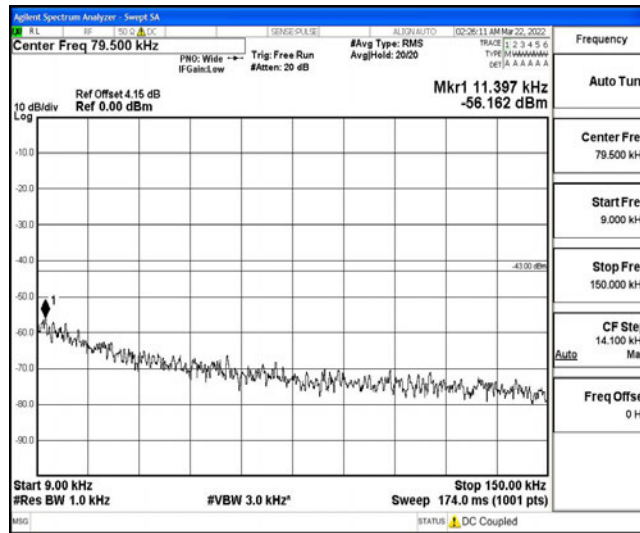

Band4-15MHz-16QAM-20025-1RB#0-Range1:0.009~0.15MHz

Band4-15MHz-16QAM-20025-1RB#0-Range2:0.15~30MHz