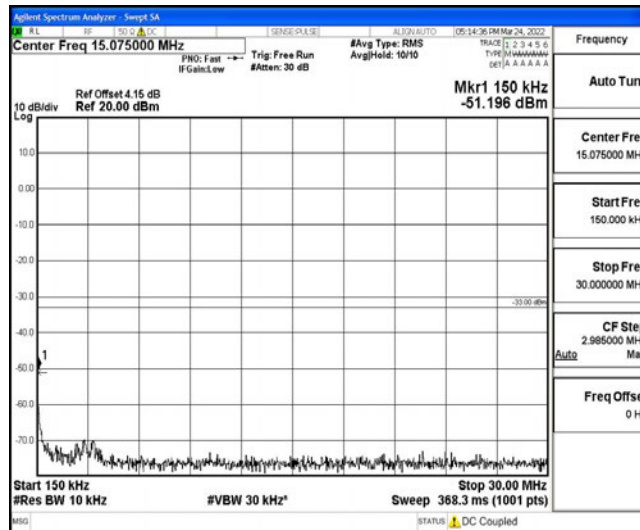

Band4-15MHz-16QAM-20025-1RB#0-Range5:10000~20000MHz

Band4-15MHz-16QAM-20175-1RB#0-Range1:0.009~0.15MHz

Band4-15MHz-16QAM-20175-1RB#0-Range2:0.15~30MHz

Band4-15MHz-16QAM-20175-1RB#0-Range3:30~1000MHz

Band4-15MHz-16QAM-20175-1RB#0-Range4:1000~10000MHz