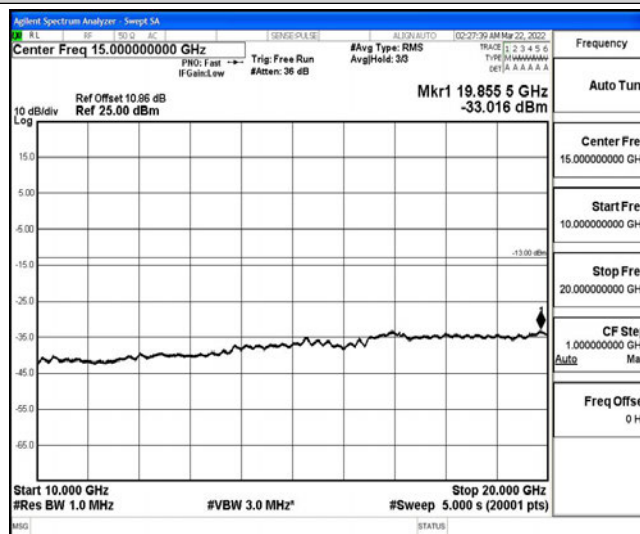

Band4-15MHz-QPSK-20325-1RB#0-Range5:10000~20000MHz

Band4-15MHz-16QAM-20025-1RB#0-Range1:0.009~0.15MHz

Band4-15MHz-16QAM-20025-1RB#0-Range2:0.15~30MHz

Band4-15MHz-16QAM-20025-1RB#0-Range3:30~1000MHz

Band4-15MHz-16QAM-20025-1RB#0-Range4:1000~10000MHz

Band4-15MHz-16QAM-20025-1RB#0-Range5:10000~20000MHz

Band4-15MHz-16QAM-20175-1RB#0-Range1:0.009~0.15MHz

Band4-15MHz-16QAM-20175-1RB#0-Range2:0.15~30MHz

Band4-15MHz-16QAM-20175-1RB#0-Range3:30~1000MHz

Band4-15MHz-16QAM-20175-1RB#0-Range4:1000~10000MHz