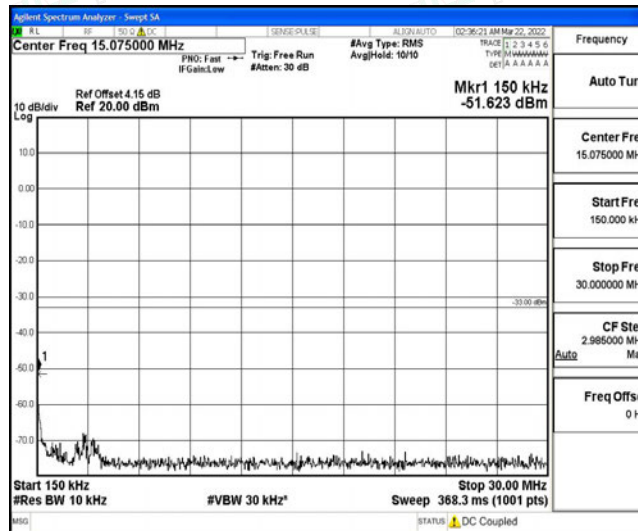

Band4-15MHz-16QAM-20175-1RB#0-Range5:10000~20000MHz

Band4-15MHz-16QAM-20325-1RB#0-Range1:0.009~0.15MHz

Band4-15MHz-16QAM-20325-1RB#0-Range2:0.15~30MHz

Band4-15MHz-16QAM-20325-1RB#0-Range3:30~1000MHz

Band4-15MHz-16QAM-20325-1RB#0-Range4:1000~10000MHz