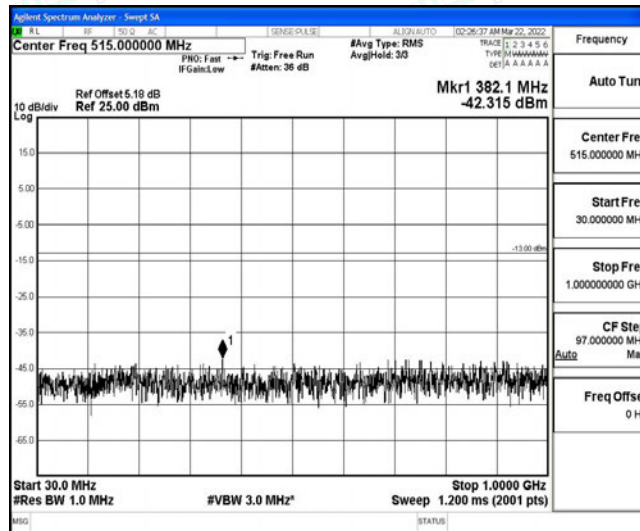

Band4-15MHz-QPSK-20325-1RB#0-Range5:10000~20000MHz

Band4-15MHz-16QAM-20025-1RB#0-Range1:0.009~0.15MHz

Band4-15MHz-16QAM-20025-1RB#0-Range2:0.15~30MHz

Band4-15MHz-16QAM-20025-1RB#0-Range3:30~1000MHz

Band4-15MHz-16QAM-20025-1RB#0-Range4:1000~10000MHz