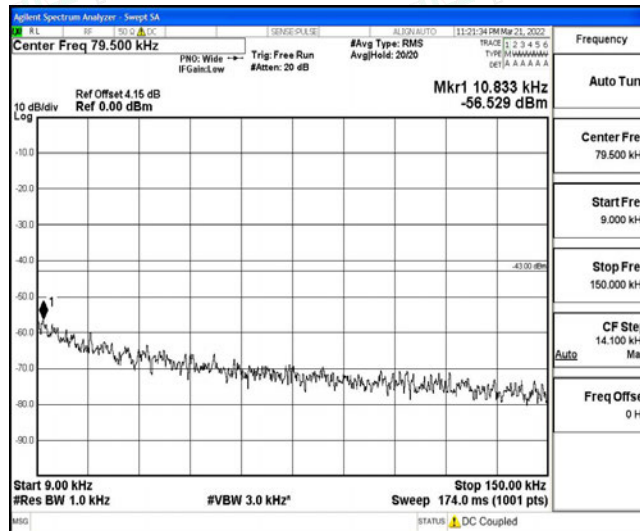

Band4-1.4MHz-16QAM-20175-1RB#0-Range1:0.009~0.15MHz