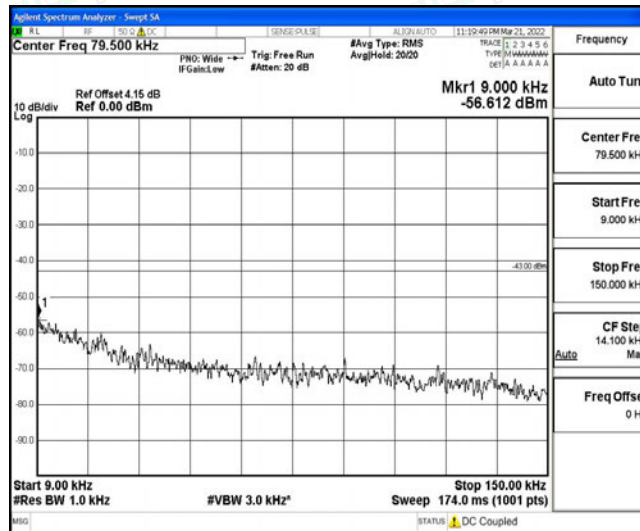

Band4-1.4MHz-QPSK-20175-1RB#0-Range1:0.009~0.15MHz