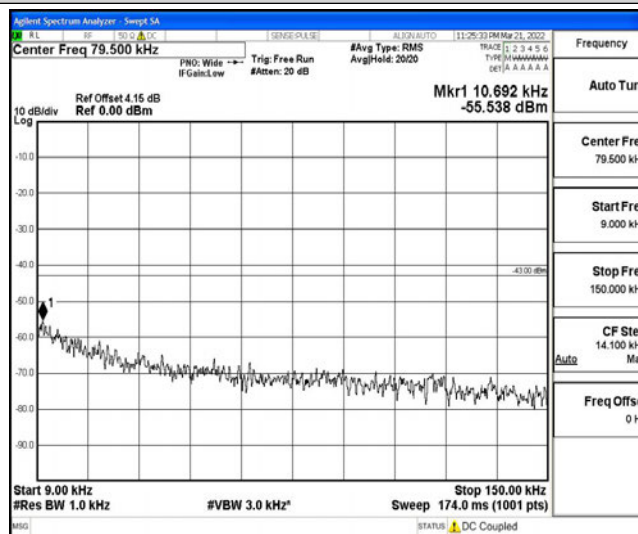

Band4-1.4MHz-QPSK-20393-1RB#0-Range1:0.009~0.15MHz