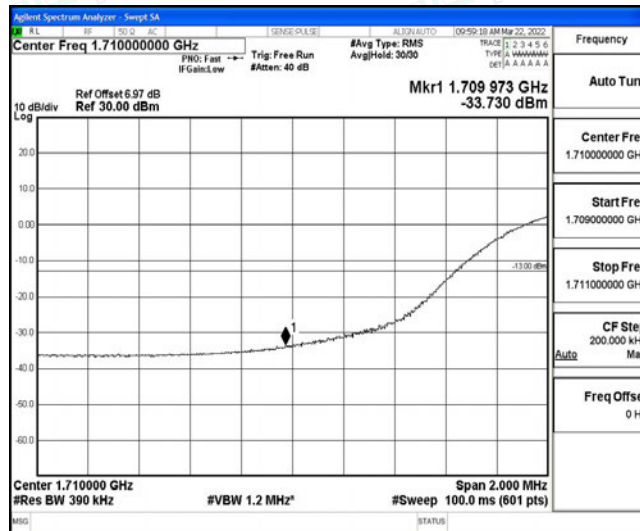

Band4-10MHz-16QAM-20000-50RB#0

Band4-10MHz-16QAM-20350-50RB#0

Band4-15MHz-QPSK-20025-75RB#0

Band4-15MHz-QPSK-20325-75RB#0

Band4-15MHz-16QAM-20025-75RB#0

Band4-15MHz-16QAM-20325-75RB#0

Band4-20MHz-QPSK-20050-100RB#0