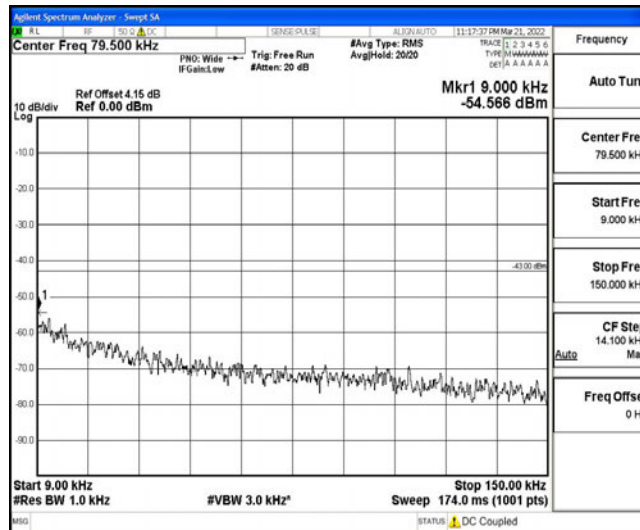

Band4-1.4MHz-16QAM-19957-1RB#0-Range1:0.009~0.15MHz