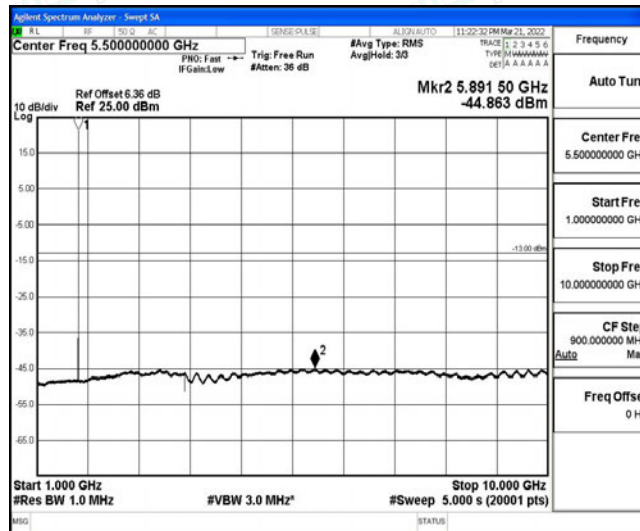

Band4-1.4MHz-16QAM-19957-1RB#0-Range5:10000~20000MHz

Band4-1.4MHz-16QAM-20175-1RB#0-Range1:0.009~0.15MHz

Band4-1.4MHz-16QAM-20175-1RB#0-Range2:0.15~30MHz

Band4-1.4MHz-16QAM-20175-1RB#0-Range3:30~1000MHz

Band4-1.4MHz-16QAM-20175-1RB#0-Range4:1000~10000MHz