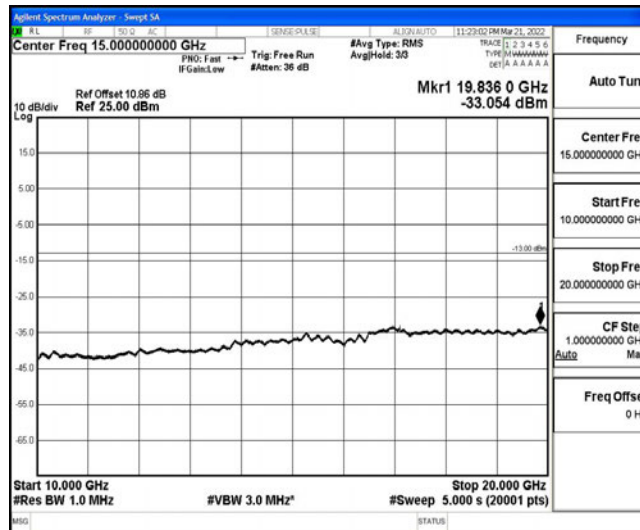

Band4-1.4MHz-16QAM-20175-1RB#0-Range5:1000~2000MHz