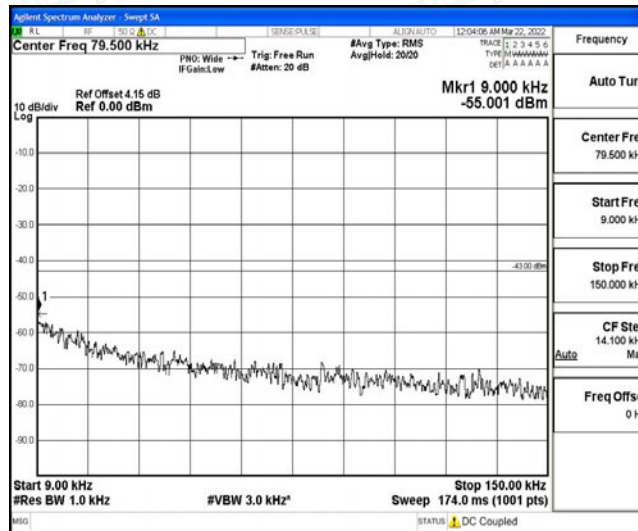

Band4-3MHz-16QAM-20175-1RB#0-Range1:0.009~0.15MHz