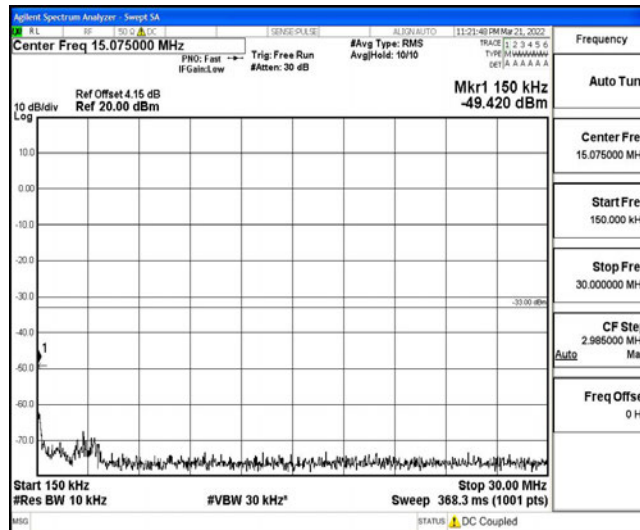

Band4-1.4MHz-16QAM-19957-1RB#0-Range5:10000~20000MHz

Band4-1.4MHz-16QAM-20175-1RB#0-Range1:0.009~0.15MHz

Band4-1.4MHz-16QAM-20175-1RB#0-Range2:0.15~30MHz

Band4-1.4MHz-16QAM-20175-1RB#0-Range3:30~1000MHz

Band4-1.4MHz-16QAM-20175-1RB#0-Range4:1000~10000MHz