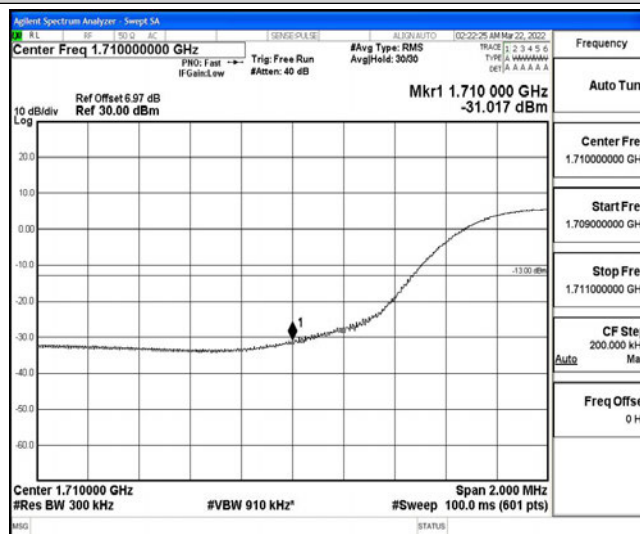

Band4-10MHz-16QAM-20000-50RB#0

Band4-10MHz-16QAM-20350-50RB#0

Band4-15MHz-QPSK-20025-75RB#0

Band4-15MHz-QPSK-20325-75RB#0

Band4-15MHz-16QAM-20025-75RB#0

Band4-15MHz-16QAM-20325-75RB#0

Band4-20MHz-QPSK-20050-100RB#0