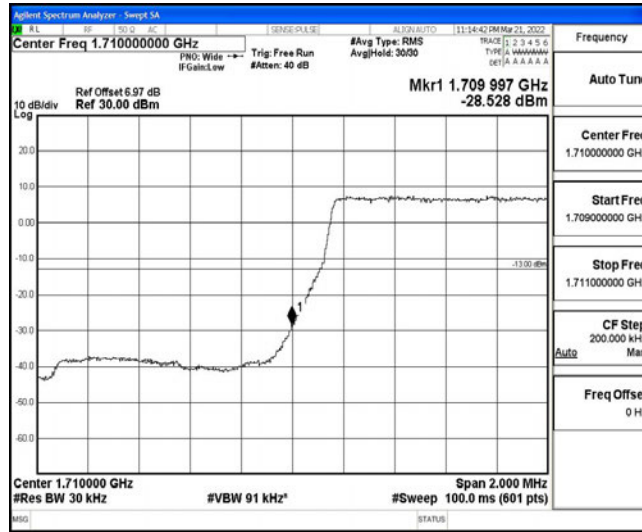

Band4-20MHz-QPSK-20175-100RB#0

Band4-20MHz-QPSK-20300-100RB#0

Band4-20MHz-16QAM-20050-100RB#0

Band4-20MHz-16QAM-20175-100RB#0

Band4-20MHz-16QAM-20300-100RB#0

G.4 Band Edge

Test Result

Band	Bandwidth	Modulation	Channel	RB Configuration	Result(dBm)	Verdict
Band4	1.4MHz	QPSK	19957	6RB#0	-28.53	PASS
Band4	1.4MHz	QPSK	20393	6RB#0	-28.63	PASS
Band4	1.4MHz	16QAM	19957	6RB#0	-28.46	PASS
Band4	1.4MHz	16QAM	20393	6RB#0	-28.61	PASS
Band4	3MHz	QPSK	19965	15RB#0	-25.83	PASS
Band4	3MHz	QPSK	20385	15RB#0	-26.23	PASS
Band4	3MHz	16QAM	19965	15RB#0	-26.22	PASS
Band4	3MHz	16QAM	20385	15RB#0	-27.23	PASS
Band4	5MHz	QPSK	19975	25RB#0	-25.91	PASS
Band4	5MHz	QPSK	20375	25RB#0	-26.13	PASS
Band4	5MHz	16QAM	19975	25RB#0	-26.86	PASS
Band4	5MHz	16QAM	20375	25RB#0	-26.45	PASS
Band4	10MHz	QPSK	20000	50RB#0	-29.04	PASS
Band4	10MHz	QPSK	20350	50RB#0	-29.38	PASS
Band4	10MHz	16QAM	20000	50RB#0	-30.23	PASS
Band4	10MHz	16QAM	20350	50RB#0	-29.61	PASS
Band4	15MHz	QPSK	20025	75RB#0	-31.02	PASS
Band4	15MHz	QPSK	20325	75RB#0	-31.38	PASS
Band4	15MHz	16QAM	20025	75RB#0	-32.52	PASS
Band4	15MHz	16QAM	20325	75RB#0	-32.59	PASS
Band4	20MHz	QPSK	20050	100RB#0	-33.73	PASS
Band4	20MHz	QPSK	20300	100RB#0	-33.64	PASS
Band4	20MHz	16QAM	20050	100RB#0	-34.34	PASS
Band4	20MHz	16QAM	20300	100RB#0	-32.84	PASS

Test Graphs

Band4-1.4MHz-QPSK-19957-6RB#0

Band4-1.4MHz-QPSK-20393-6RB#0

Band4-1.4MHz-16QAM-19957-6RB#0

Band4-1.4MHz-16QAM-20393-6RB#0

Band4-3MHz-QPSK-19965-15RB#0

Band4-3MHz-QPSK-20385-15RB#0

Band4-3MHz-16QAM-19965-15RB#0