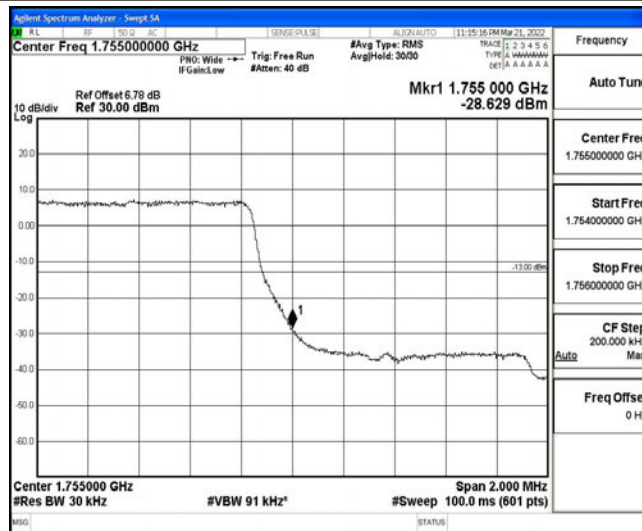

Band4-20MHz-QPSK-20175-100RB#0

Band4-20MHz-QPSK-20300-100RB#0

Band4-20MHz-16QAM-20050-100RB#0

Band4-20MHz-16QAM-20175-100RB#0

Band4-20MHz-16QAM-20300-100RB#0

G.4 Band Edge

Test Result

Band	Bandwidth	Modulation	Channel	RB Configuration	Result(dBm)	Verdict
Band4	1.4MHz	QPSK	19957	6RB#0	-28.53	PASS
Band4	1.4MHz	QPSK	20393	6RB#0	-28.63	PASS
Band4	1.4MHz	16QAM	19957	6RB#0	-28.46	PASS
Band4	1.4MHz	16QAM	20393	6RB#0	-28.61	PASS
Band4	3MHz	QPSK	19965	15RB#0	-25.83	PASS
Band4	3MHz	QPSK	20385	15RB#0	-26.23	PASS
Band4	3MHz	16QAM	19965	15RB#0	-26.22	PASS
Band4	3MHz	16QAM	20385	15RB#0	-27.23	PASS
Band4	5MHz	QPSK	19975	25RB#0	-25.91	PASS
Band4	5MHz	QPSK	20375	25RB#0	-26.13	PASS
Band4	5MHz	16QAM	19975	25RB#0	-26.86	PASS
Band4	5MHz	16QAM	20375	25RB#0	-26.45	PASS
Band4	10MHz	QPSK	20000	50RB#0	-29.04	PASS
Band4	10MHz	QPSK	20350	50RB#0	-29.38	PASS
Band4	10MHz	16QAM	20000	50RB#0	-30.23	PASS
Band4	10MHz	16QAM	20350	50RB#0	-29.61	PASS
Band4	15MHz	QPSK	20025	75RB#0	-31.02	PASS
Band4	15MHz	QPSK	20325	75RB#0	-31.38	PASS
Band4	15MHz	16QAM	20025	75RB#0	-32.52	PASS
Band4	15MHz	16QAM	20325	75RB#0	-32.59	PASS
Band4	20MHz	QPSK	20050	100RB#0	-33.73	PASS
Band4	20MHz	QPSK	20300	100RB#0	-33.64	PASS
Band4	20MHz	16QAM	20050	100RB#0	-34.34	PASS
Band4	20MHz	16QAM	20300	100RB#0	-32.84	PASS

Test Graphs

Band4-1.4MHz-QPSK-19957-6RB#0

Band4-1.4MHz-QPSK-20393-6RB#0

Band4-1.4MHz-16QAM-19957-6RB#0

Band4-1.4MHz-16QAM-20393-6RB#0

Band4-3MHz-QPSK-19965-15RB#0

Band4-3MHz-QPSK-20385-15RB#0

Band4-3MHz-16QAM-19965-15RB#0