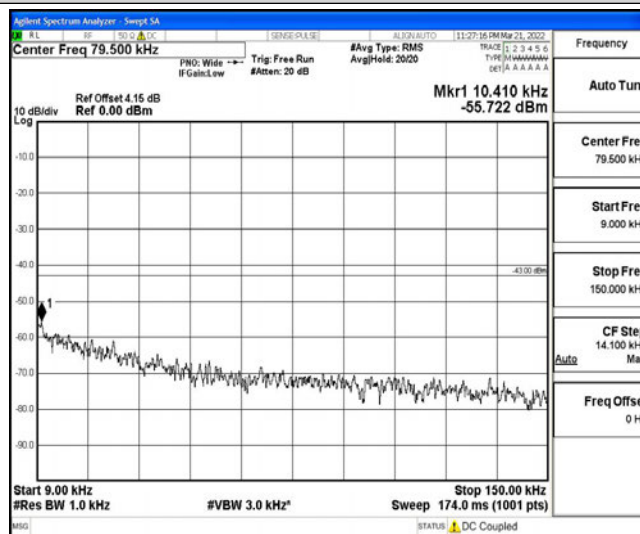

Band4-1.4MHz-16QAM-20393-1RB#0-Range1:0.009~0.15MHz