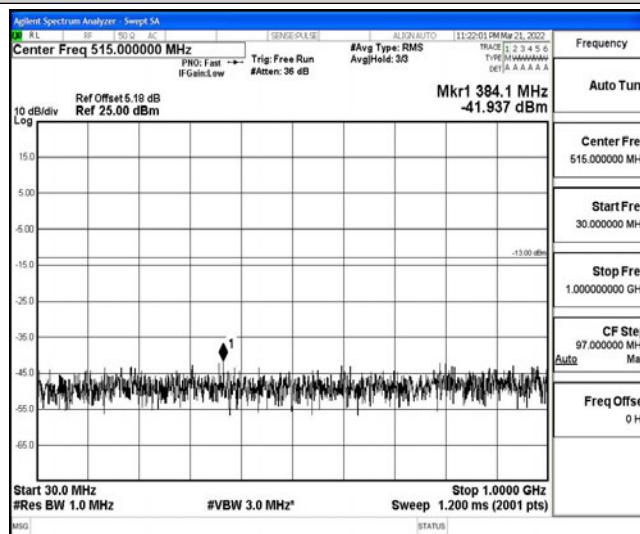

Band4-1.4MHz-16QAM-19957-1RB#0-Range5:10000~20000MHz

Band4-1.4MHz-16QAM-20175-1RB#0-Range1:0.009~0.15MHz

Band4-1.4MHz-16QAM-20175-1RB#0-Range2:0.15~30MHz

Band4-1.4MHz-16QAM-20175-1RB#0-Range3:30~1000MHz

Band4-1.4MHz-16QAM-20175-1RB#0-Range4:1000~10000MHz