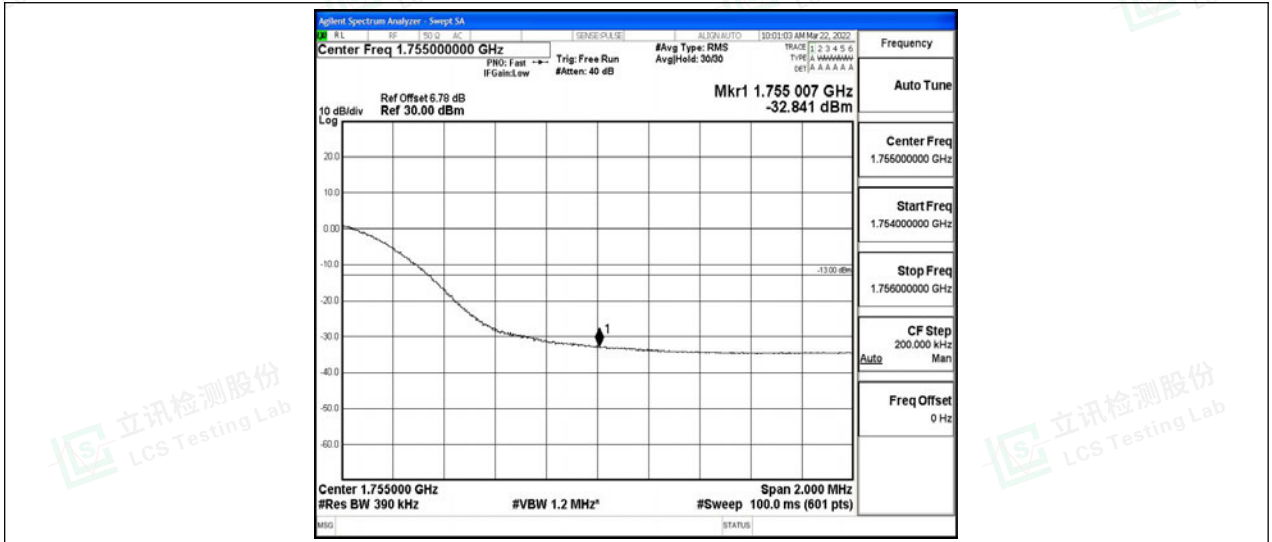

Band4-20MHz-QPSK-20300-100RB#0

Band4-20MHz-16QAM-20050-100RB#0

Band4-20MHz-16QAM-20300-100RB#0

G.5 Conducted Spurious Emission

Test Result

Band	Bandwidth	Modulation	Channel	RB Configuration	Frequency Range	Result (dBm)	Verdict
Band4	1.4MHz	QPSK	19957	1RB#0	Range1:0.009~0.15MHz	-54.08	PASS
Band4	1.4MHz	QPSK	19957	1RB#0	Range2:0.15~30MHz	-50.85	PASS
Band4	1.4MHz	QPSK	19957	1RB#0	Range3:30~1000MHz	-41.13	PASS
Band4	1.4MHz	QPSK	19957	1RB#0	Range4:1000~10000MHz	-44.87	PASS
Band4	1.4MHz	QPSK	19957	1RB#0	Range5:10000~20000MHz	-33.04	PASS
Band4	1.4MHz	QPSK	20175	1RB#0	Range1:0.009~0.15MHz	-56.61	PASS
Band4	1.4MHz	QPSK	20175	1RB#0	Range2:0.15~30MHz	-51.02	PASS
Band4	1.4MHz	QPSK	20175	1RB#0	Range3:30~1000MHz	-42.13	PASS
Band4	1.4MHz	QPSK	20175	1RB#0	Range4:1000~10000MHz	-44.81	PASS
Band4	1.4MHz	QPSK	20175	1RB#0	Range5:10000~20000MHz	-33.01	PASS
Band4	1.4MHz	QPSK	20393	1RB#0	Range1:0.009~0.15MHz	-55.54	PASS
Band4	1.4MHz	QPSK	20393	1RB#0	Range2:0.15~30MHz	-51.58	PASS
Band4	1.4MHz	QPSK	20393	1RB#0	Range3:30~1000MHz	-41.92	PASS
Band4	1.4MHz	QPSK	20393	1RB#0	Range4:1000~10000MHz	-44.85	PASS
Band4	1.4MHz	QPSK	20393	1RB#0	Range5:10000~20000MHz	-33.03	PASS
Band4	1.4MHz	16QAM	19957	1RB#0	Range1:0.009~0.15MHz	-54.57	PASS
Band4	1.4MHz	16QAM	19957	1RB#0	Range2:0.15~30MHz	-51.71	PASS
Band4	1.4MHz	16QAM	19957	1RB#0	Range3:30~1000MHz	-42.44	PASS
Band4	1.4MHz	16QAM	19957	1RB#0	Range4:1000~10000MHz	-44.91	PASS
Band4	1.4MHz	16QAM	19957	1RB#0	Range5:10000~20000MHz	-33.08	PASS
Band4	1.4MHz	16QAM	20175	1RB#0	Range1:0.009~0.15MHz	-56.53	PASS
Band4	1.4MHz	16QAM	20175	1RB#0	Range2:0.15~30MHz	-49.42	PASS
Band4	1.4MHz	16QAM	20175	1RB#0	Range3:30~1000MHz	-41.94	PASS
Band4	1.4MHz	16QAM	20175	1RB#0	Range4:1000~10000MHz	-44.86	PASS
Band4	1.4MHz	16QAM	20175	1RB#0	Range5:10000~20000MHz	-33.05	PASS
Band4	1.4MHz	16QAM	20393	1RB#0	Range1:0.009~0.15MHz	-55.72	PASS
Band4	1.4MHz	16QAM	20393	1RB#0	Range2:0.15~30MHz	-48.8	PASS
Band4	1.4MHz	16QAM	20393	1RB#0	Range3:30~1000MHz	-41.53	PASS
Band4	1.4MHz	16QAM	20393	1RB#0	Range4:1000~10000MHz	-44.88	PASS
Band4	1.4MHz	16QAM	20393	1RB#0	Range5:10000~20000MHz	-32.95	PASS
Band4	3MHz	QPSK	19965	1RB#0	Range1:0.009~0.15MHz	-56.19	PASS
Band4	3MHz	QPSK	19965	1RB#0	Range2:0.15~30MHz	-50.54	PASS
Band4	3MHz	QPSK	19965	1RB#0	Range3:30~1000MHz	-40.5	PASS