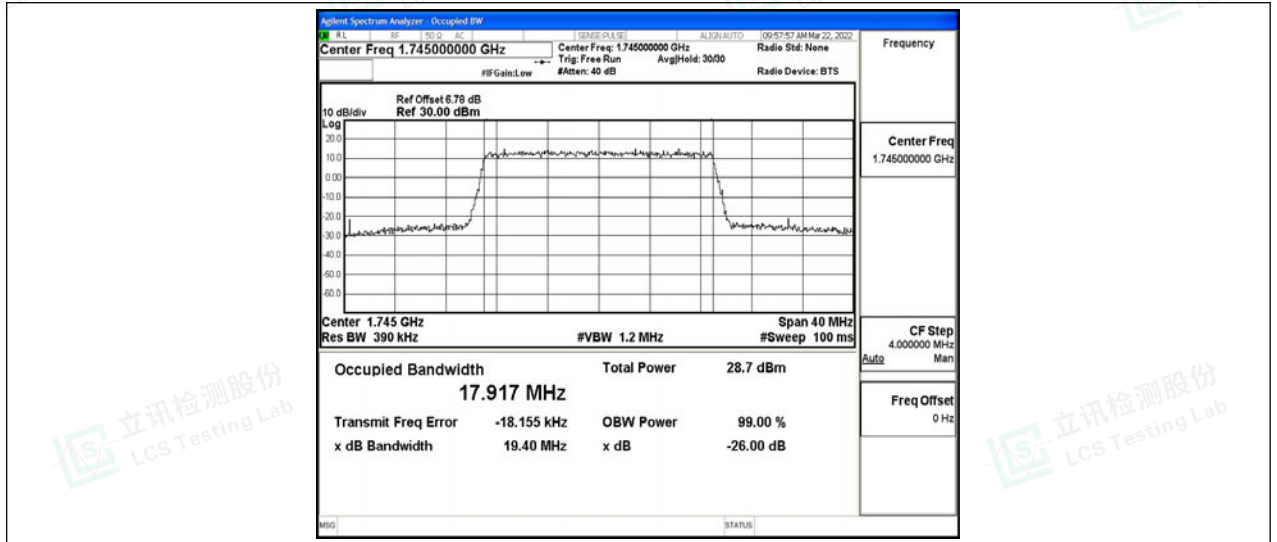

Band4-20MHz-QPSK-20175-100RB#0

Band4-20MHz-QPSK-20300-100RB#0

Band4-20MHz-16QAM-20050-100RB#0

Band4-20MHz-16QAM-20175-100RB#0

Band4-20MHz-16QAM-20300-100RB#0

G.4 Band Edge

Test Result

Band	Bandwidth	Modulation	Channel	RB Configuration	Result(dBm)	Verdict
Band4	1.4MHz	QPSK	19957	6RB#0	-28.53	PASS
Band4	1.4MHz	QPSK	20393	6RB#0	-28.63	PASS
Band4	1.4MHz	16QAM	19957	6RB#0	-28.46	PASS
Band4	1.4MHz	16QAM	20393	6RB#0	-28.61	PASS
Band4	3MHz	QPSK	19965	15RB#0	-25.83	PASS
Band4	3MHz	QPSK	20385	15RB#0	-26.23	PASS
Band4	3MHz	16QAM	19965	15RB#0	-26.22	PASS
Band4	3MHz	16QAM	20385	15RB#0	-27.23	PASS
Band4	5MHz	QPSK	19975	25RB#0	-25.91	PASS
Band4	5MHz	QPSK	20375	25RB#0	-26.13	PASS
Band4	5MHz	16QAM	19975	25RB#0	-26.86	PASS
Band4	5MHz	16QAM	20375	25RB#0	-26.45	PASS
Band4	10MHz	QPSK	20000	50RB#0	-29.04	PASS
Band4	10MHz	QPSK	20350	50RB#0	-29.38	PASS
Band4	10MHz	16QAM	20000	50RB#0	-30.23	PASS
Band4	10MHz	16QAM	20350	50RB#0	-29.61	PASS
Band4	15MHz	QPSK	20025	75RB#0	-31.02	PASS
Band4	15MHz	QPSK	20325	75RB#0	-31.38	PASS
Band4	15MHz	16QAM	20025	75RB#0	-32.52	PASS
Band4	15MHz	16QAM	20325	75RB#0	-32.59	PASS
Band4	20MHz	QPSK	20050	100RB#0	-33.73	PASS
Band4	20MHz	QPSK	20300	100RB#0	-33.64	PASS
Band4	20MHz	16QAM	20050	100RB#0	-34.34	PASS
Band4	20MHz	16QAM	20300	100RB#0	-32.84	PASS