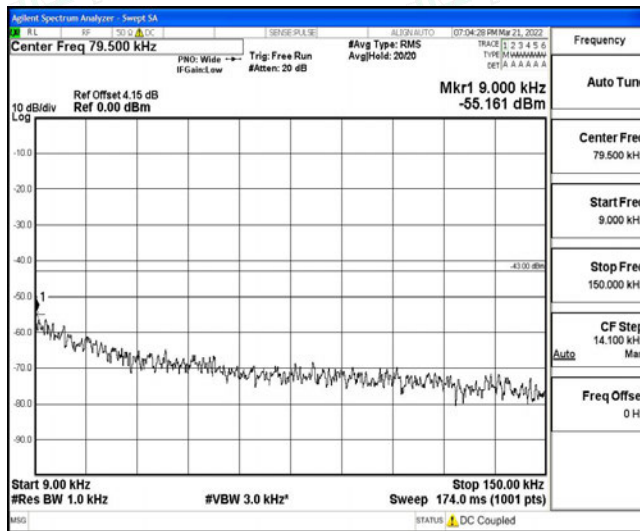

Band2-1.4MHz-QPSK-18900-1RB#0-Range1:0.009~0.15MHz