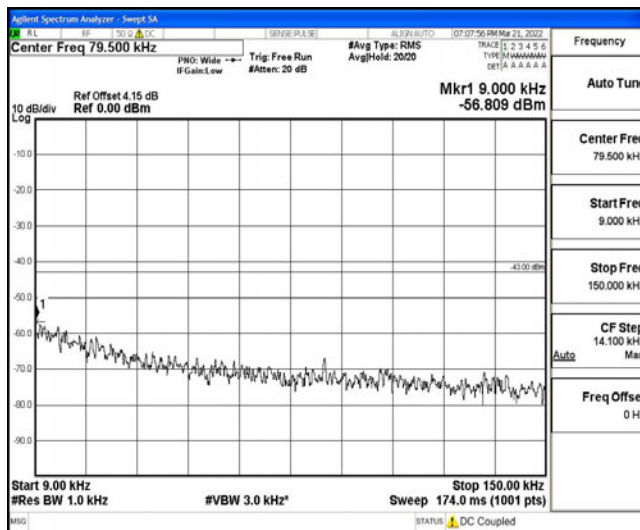

Band2-1.4MHz-QPSK-19193-1RB#0-Range1:0.009~0.15MHz