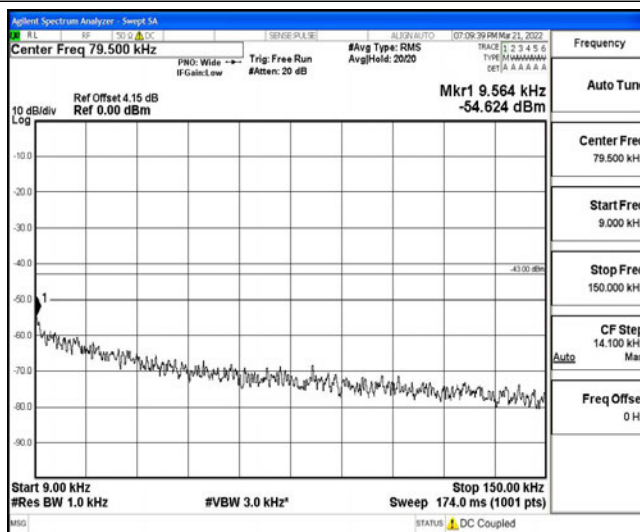

Band2-1.4MHz-16QAM-19193-1RB#0-Range1:0.009~0.15MHz