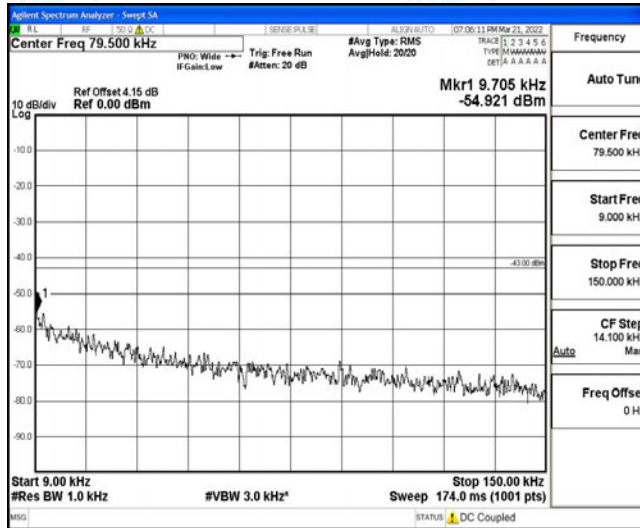

Band2-1.4MHz-16QAM-18900-1RB#0-Range1:0.009~0.15MHz