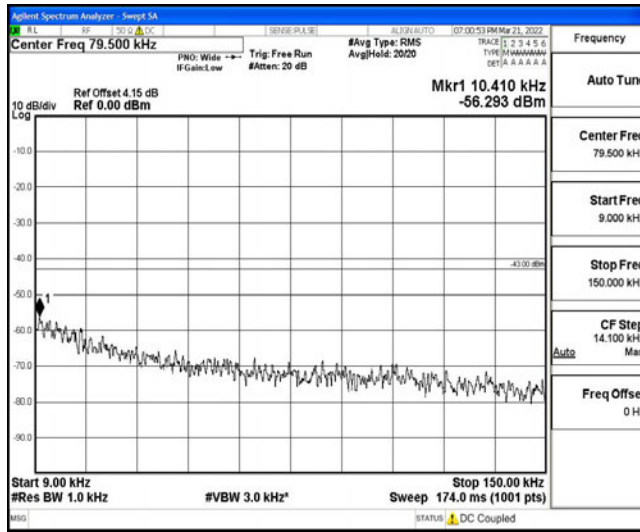

Test Graphs

Band2-1.4MHz-QPSK-18607-1RB#0-Range1:0.009~0.15MHz