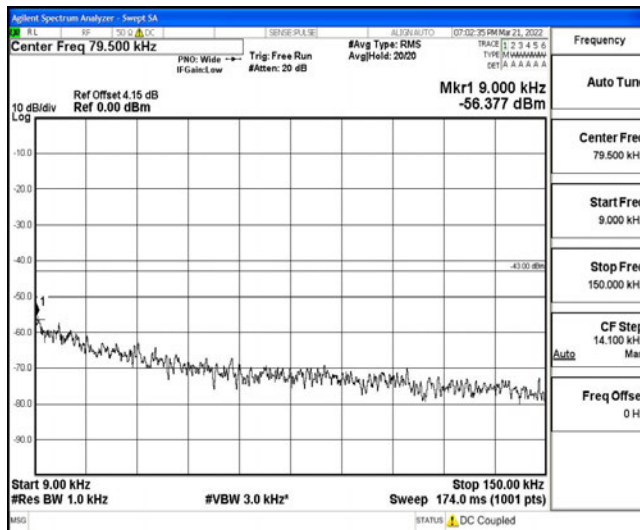

Band2-1.4MHz-16QAM-18607-1RB#0-Range1:0.009~0.15MHz