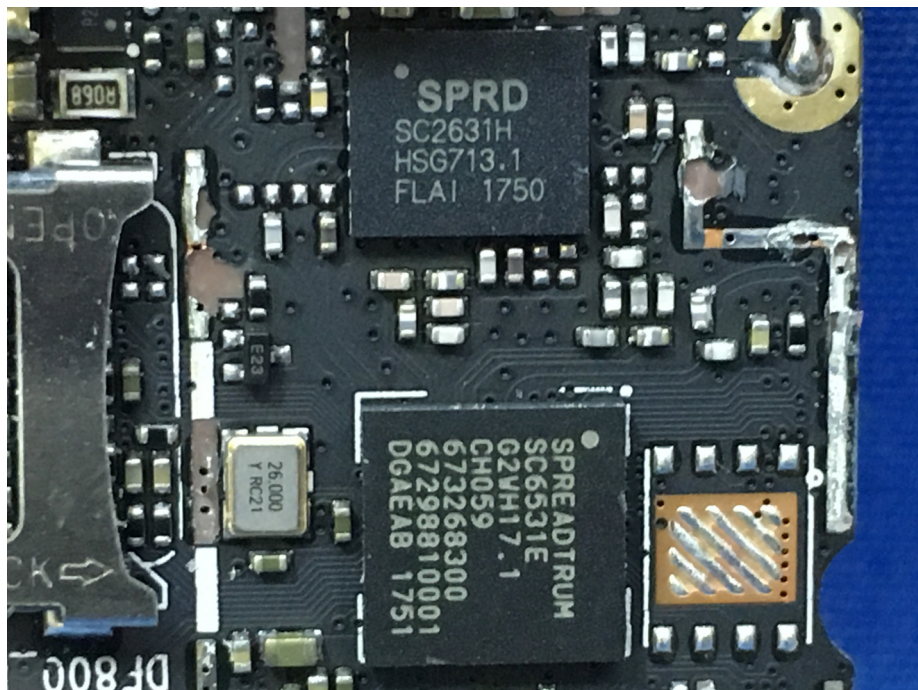

EUT – Internal View Model MINI X FCC ID: GAO-MINIX

BT ANT.

GSM ANT.

Appendix WTS18S06116268W_Photo

Appendix WTS18S06116268W_Photo

Appendix WTS18S06116268W_Photo

====End=====