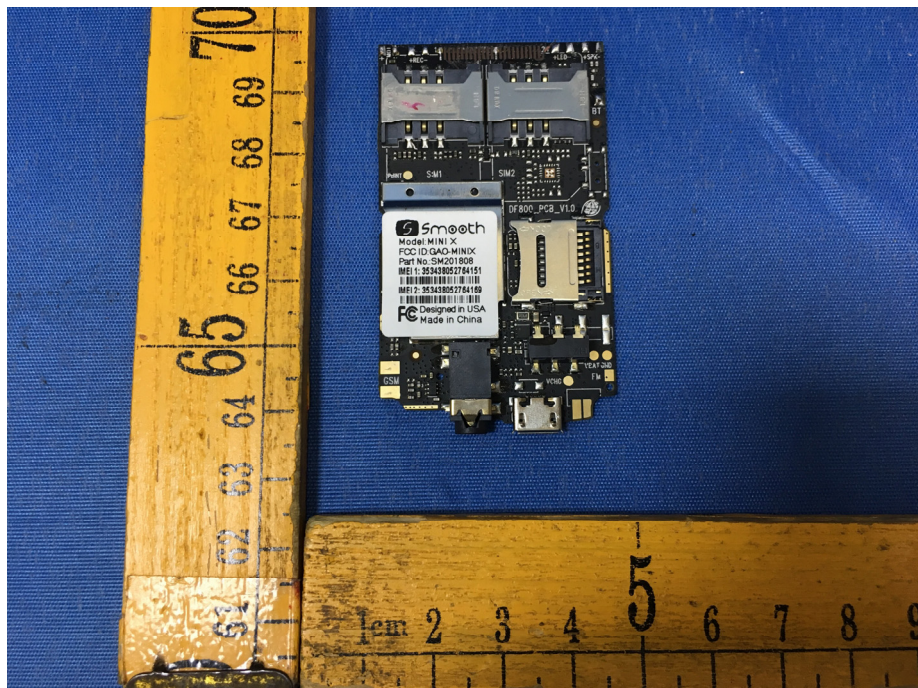

EUT – Internal View Model MINI X FCC ID: GAO-MINIX

BT ANT.

GSM ANT.

Appendix WTS18S06116268W_Photo

Appendix WTS18S06116268W_Photo

Appendix WTS18S06116268W_Photo

====End=====