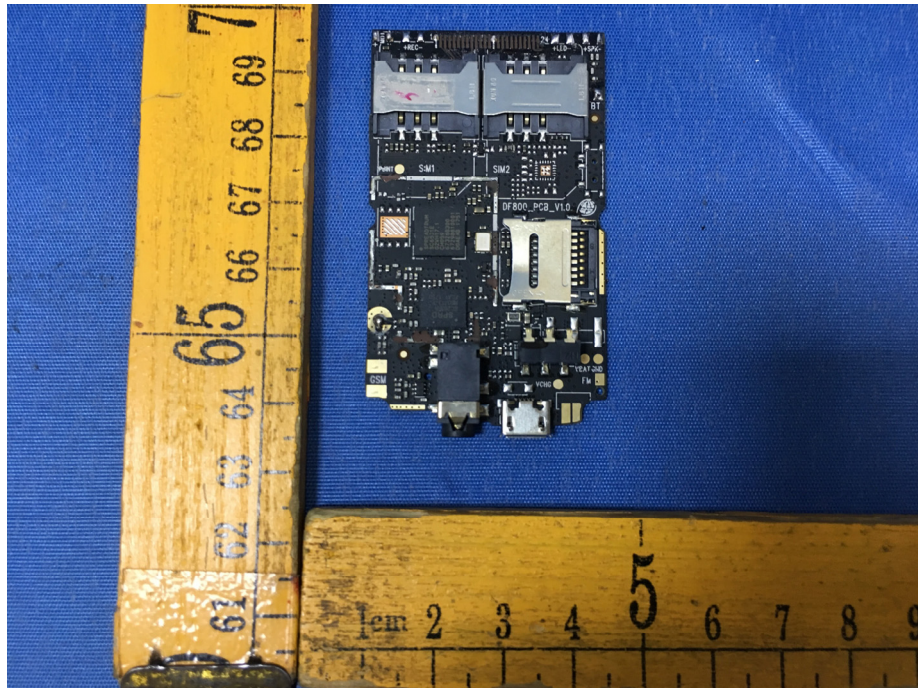

EUT – Internal View Model MINI X FCC ID: GAO-MINIX

BT ANT.

GSM ANT.

Appendix WTS18S06116268W_Photo

Appendix WTS18S06116268W_Photo

Appendix WTS18S06116268W_Photo

====End=====