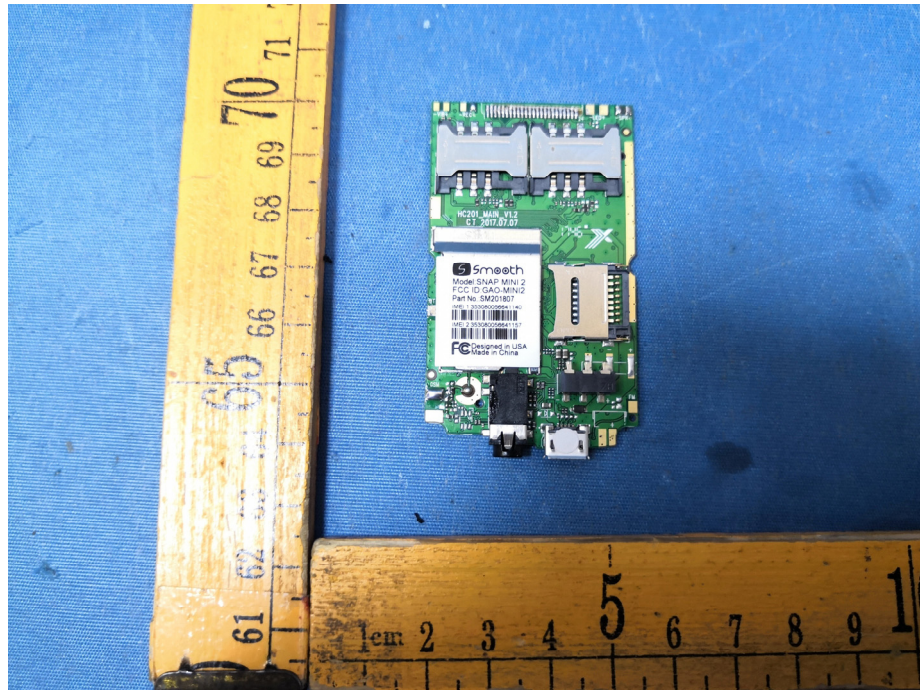

EUT – Internal View Model SNAP MINI 2 FCC ID: GAO-MINI2

GSM ANT.

BT ANT.

Appendix WTS18S06113969W_Photo

Appendix WTS18S06113969W_Photo

Appendix WTS18S06113969W_Photo

====End=====