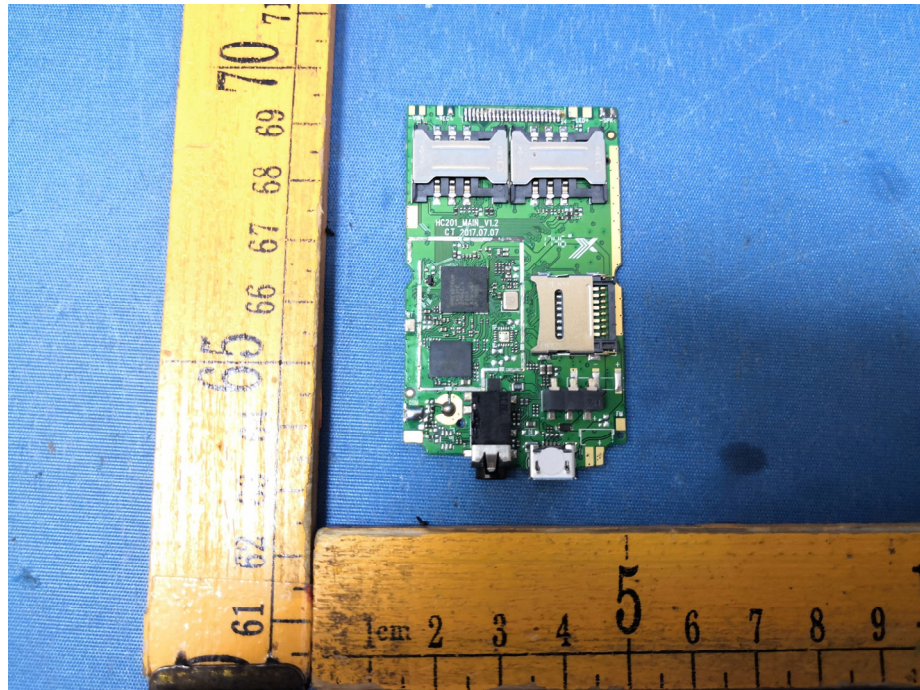

EUT – Internal View Model SNAP MINI 2 FCC ID: GAO-MINI2

GSM ANT.

BT ANT.

Appendix WTS18S06113969W_Photo

Appendix WTS18S06113969W_Photo

Appendix WTS18S06113969W_Photo

====End=====