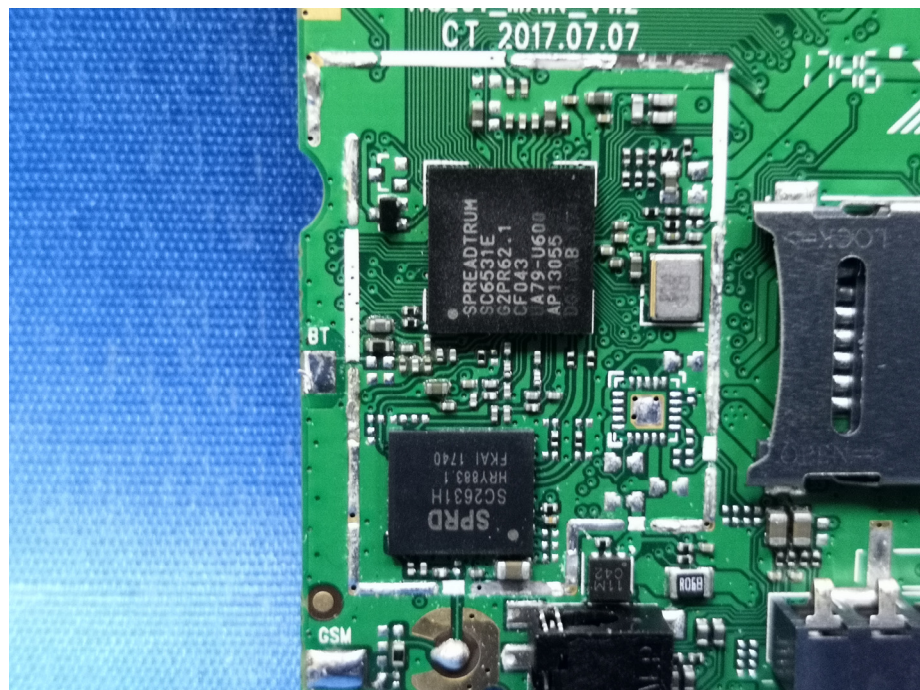

EUT – Internal View Model SNAP MINI 2 FCC ID: GAO-MINI2

GSM ANT.

BT ANT.

Appendix WTS18S06113969W_Photo

Appendix WTS18S06113969W_Photo

Appendix WTS18S06113969W_Photo

====End=====