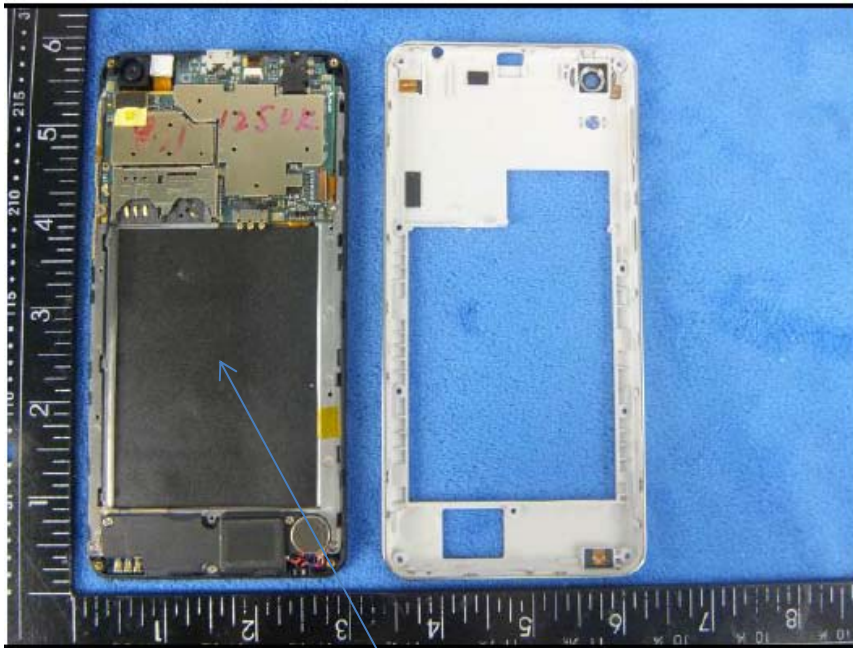

FCC ID label and Lable location

**LIKUID**

Model: MAX5.0

FCC ID:GAO-MAX50

IMIE 1:359215060102002

IMIE 1:359215060102010

Use only battery and  
charger supplied  
with the phone

Designed in USA