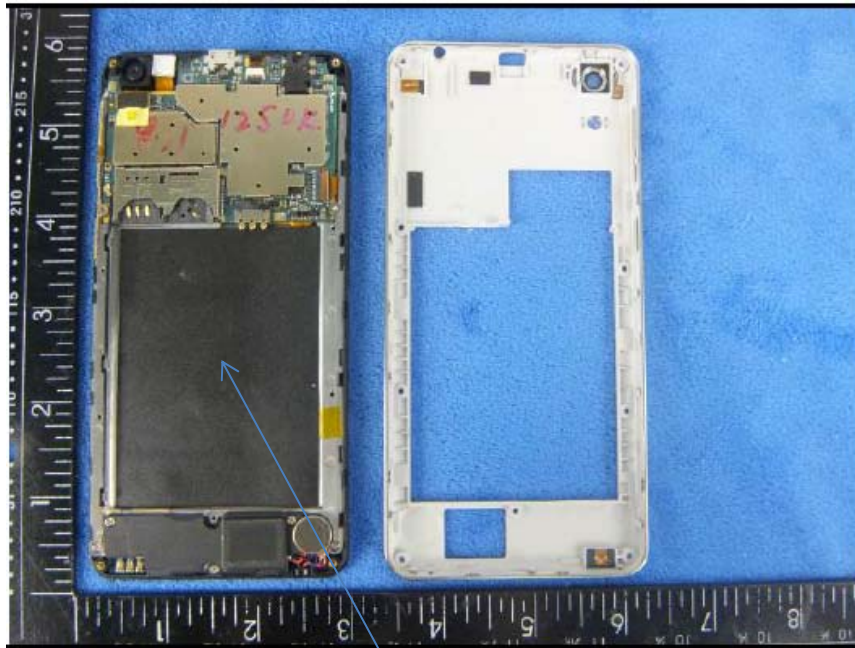

FCC ID label and Lable location

LIKUID

Model: MAX5.0

FCC ID:GAO-MAX50

IMIE 1:359215060102002

IMIE 1:359215060102010

Use only battery and
charger supplied
with the phone

Designed in USA