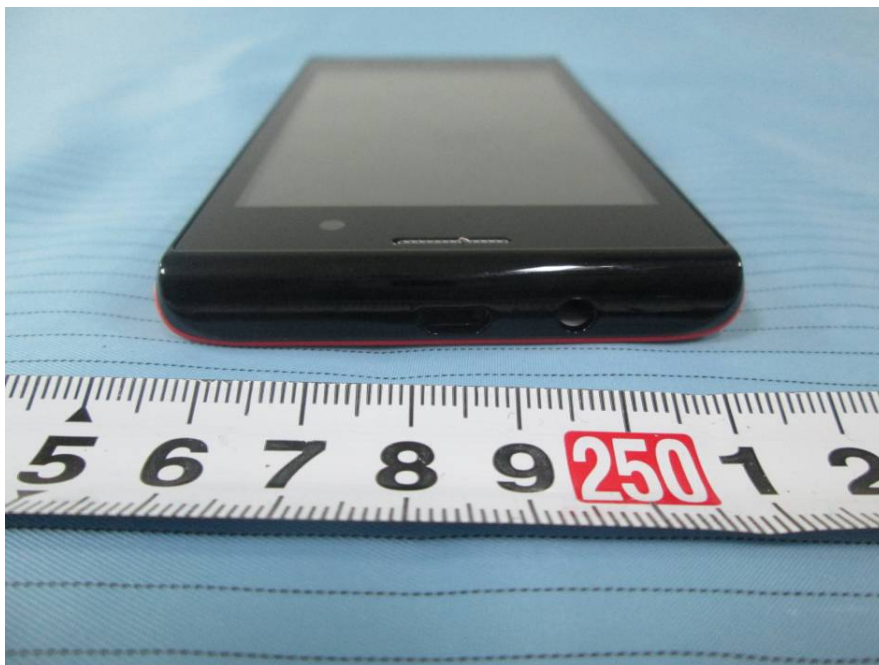

**EXHIBIT B - EUT EXTERNAL PHOTOGRAPHS**

---

**EUT – All View (Red)**

**EUT – Front View (Red)**

**EUT – Rear View (Red)**

**EUT – Top View (Red)**

**EUT – Bottom View (Red)**

**EUT – Left Side View (Red)**

**EUT – Right Side View (Red)**

**EUT – All View (Yellow)**

**EUT – Front View (Yellow)**

**EUT – Rear View (Yellow)**

**EUT – Top View (Yellow)**

**EUT – Bottom View (Yellow)**

**EUT – Left Side View (Yellow)**

**EUT – Right Side View (Yellow)**

**EUT –Earphone View**

**EUT –Adapter View**

**EUT –Adapter Lable View**