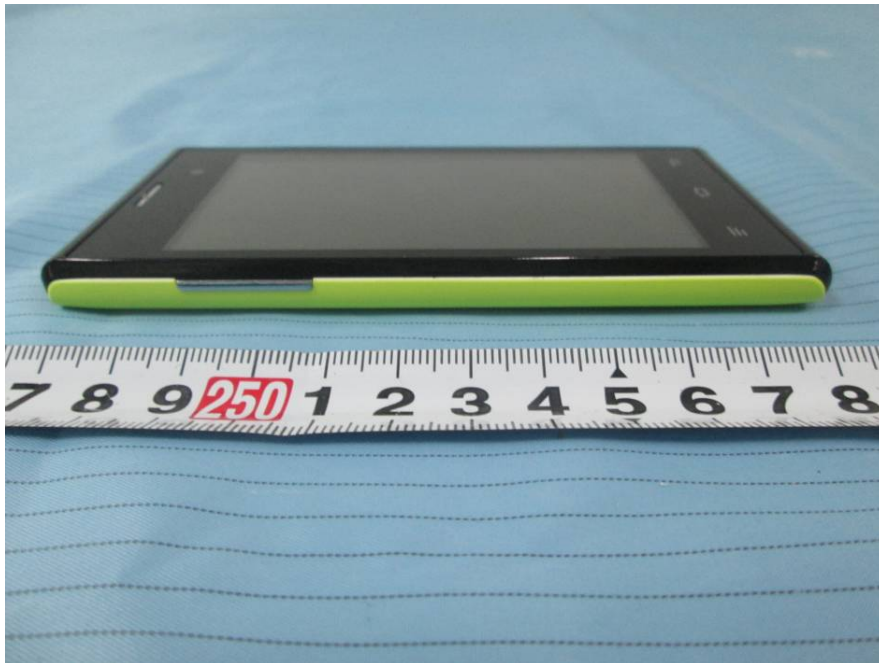

**EXHIBIT B - EUT EXTERNAL PHOTOGRAPHS**

---

**EUT – All View (Red)**

**EUT – Front View (Red)**

**EUT – Rear View (Red)**

**EUT – Top View (Red)**

**EUT – Bottom View (Red)**

**EUT – Left Side View (Red)**

**EUT – Right Side View (Red)**

**EUT – All View (Yellow)**

**EUT – Front View (Yellow)**

**EUT – Rear View (Yellow)**

**EUT – Top View (Yellow)**

**EUT – Bottom View (Yellow)**

**EUT – Left Side View (Yellow)**

**EUT – Right Side View (Yellow)**

**EUT –Earphone View**

**EUT –Adapter View**

**EUT –Adapter Lable View**