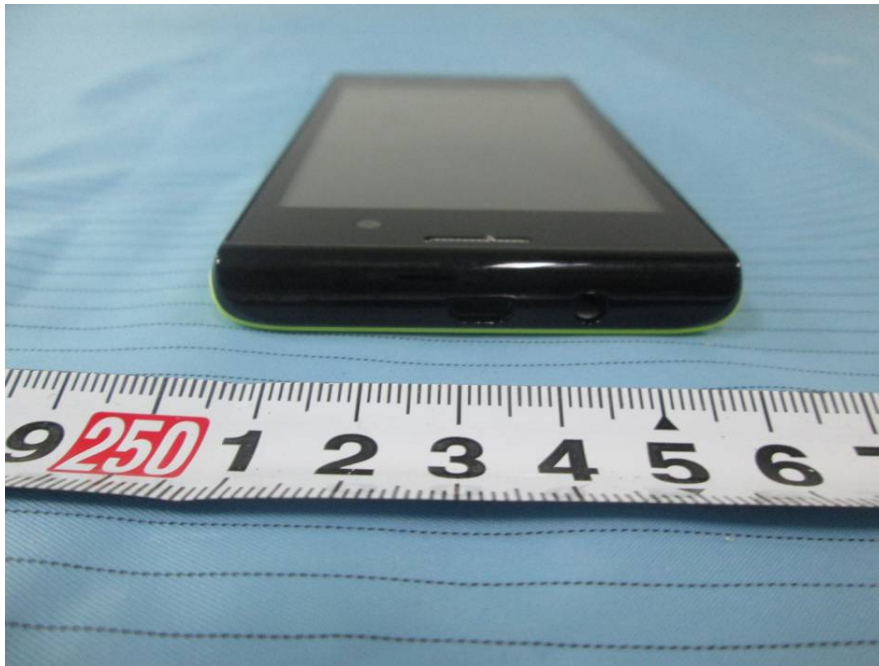

**EXHIBIT B - EUT EXTERNAL PHOTOGRAPHS**

---

**EUT – All View (Red)**

**EUT – Front View (Red)**

**EUT – Rear View (Red)**

**EUT – Top View (Red)**

**EUT – Bottom View (Red)**

**EUT – Left Side View (Red)**

**EUT – Right Side View (Red)**

**EUT – All View (Yellow)**

**EUT – Front View (Yellow)**

**EUT – Rear View (Yellow)**

**EUT – Top View (Yellow)**

**EUT – Bottom View (Yellow)**

**EUT – Left Side View (Yellow)**

**EUT – Right Side View (Yellow)**

**EUT –Earphone View**

**EUT –Adapter View**

**EUT –Adapter Lable View**