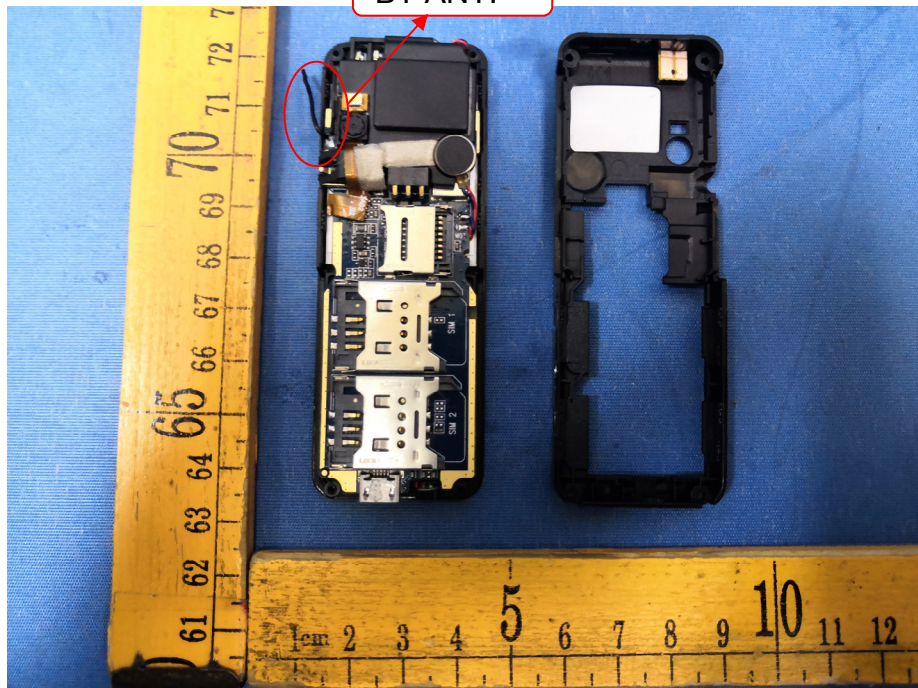

EUT – Internal View Model LINK FCC ID: GAO-LINK

GSM ANT.

BT ANT.

Appendix WTS18S08120576W_Photo

Appendix WTS18S08120576W_Photo

Appendix WTS18S08120576W_Photo

====End=====