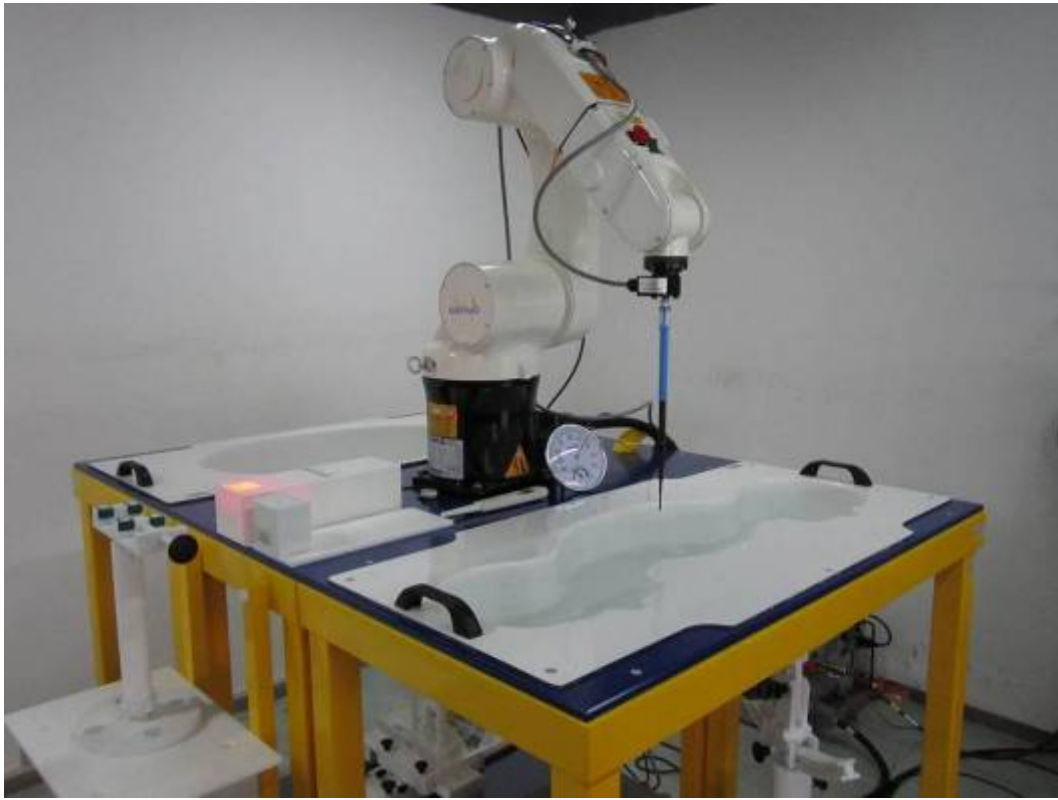

Annex B SAR System PHOTOGRAPHS

Liquid depth \geq 15cm

Annex C SETUP PHOTOGRAPHS

Right Head Touch View

Right Head Tilt View

Left Head Touch View

Left Head Tilt View

Body Setup Photo (LCD UP)

Body Setup Photo (LCD DOWN)

Annex D EUT PHOTOGRAPHS

EUT-Front Side View

EUT-Back Side View

(Note: The "BRAND" on above photo only shows the location of the brand name which will be printed. The brand name of this sample will be "LIKUID".)