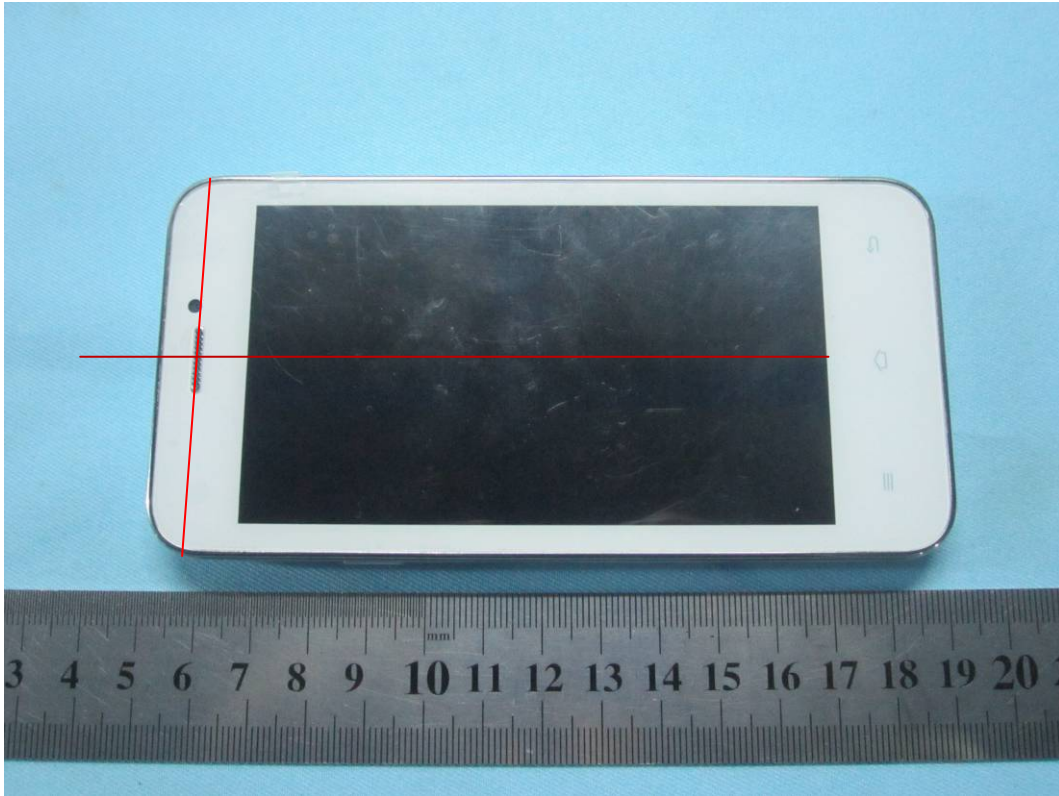

Annex B SAR System PHOTOGRAPHS

Liquid depth \geq 15cm

Annex C SETUP PHOTOGRAPHS

Right Head Touch View

Right Head Tilt View

Left Head Touch View

Left Head Tilt View

Body Setup Photo (LCD UP)

Body Setup Photo (LCD DOWN)

Annex D EUT PHOTOGRAPHS

EUT-Front Side View

EUT-Back Side View

(Note: The "BRAND" on above photo only shows the location of the brand name which will be printed. The brand name of this sample will be "LIKUID".)