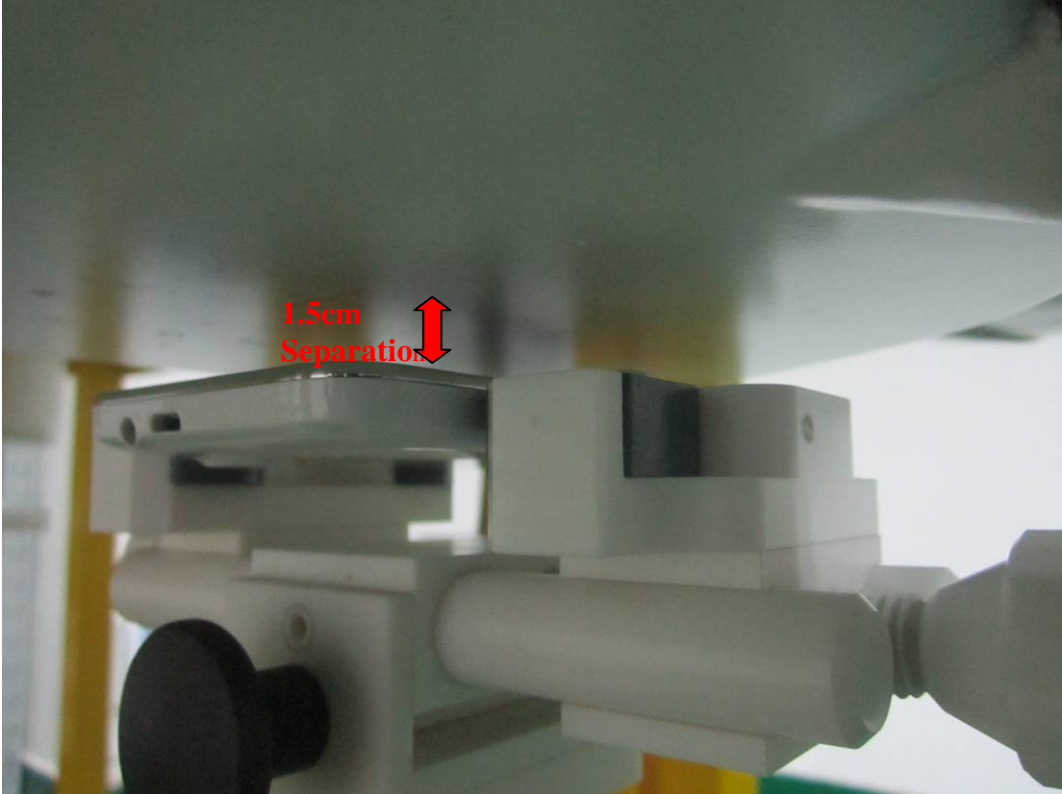

Annex B SAR System PHOTOGRAPHS

Liquid depth \geq 15cm

Annex C SETUP PHOTOGRAPHS

Right Head Touch View

Right Head Tilt View

Left Head Touch View

Left Head Tilt View

Body Setup Photo (LCD UP)

Body Setup Photo (LCD DOWN)

Annex D EUT PHOTOGRAPHS

EUT-Front Side View

EUT-Back Side View

(Note: The "BRAND" on above photo only shows the location of the brand name which will be printed. The brand name of this sample will be "LIKUID".)