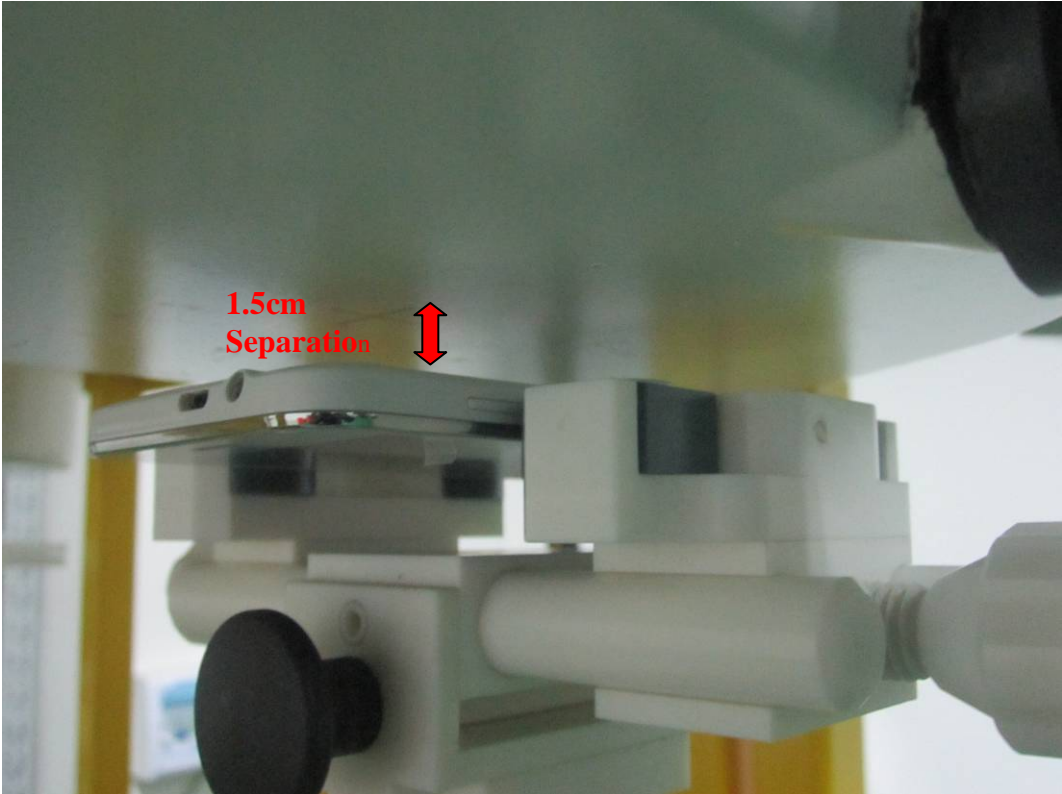

Annex B SAR System PHOTOGRAPHS

Liquid depth \geq 15cm

Annex C SETUP PHOTOGRAPHS

Right Head Touch View

Right Head Tilt View

Left Head Touch View

Left Head Tilt View

Body Setup Photo (LCD UP)

Body Setup Photo (LCD DOWN)

Annex D EUT PHOTOGRAPHS

EUT-Front Side View

EUT-Back Side View

(Note: The "BRAND" on above photo only shows the location of the brand name which will be printed. The brand name of this sample will be "LIKUID".)