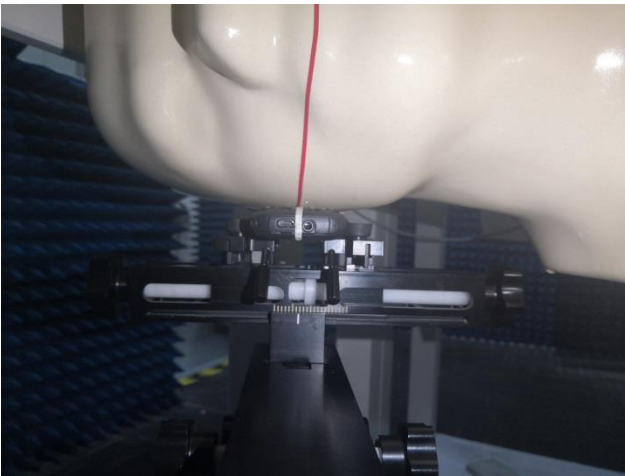

SAR Test Setup Photos

Head

Right Cheek