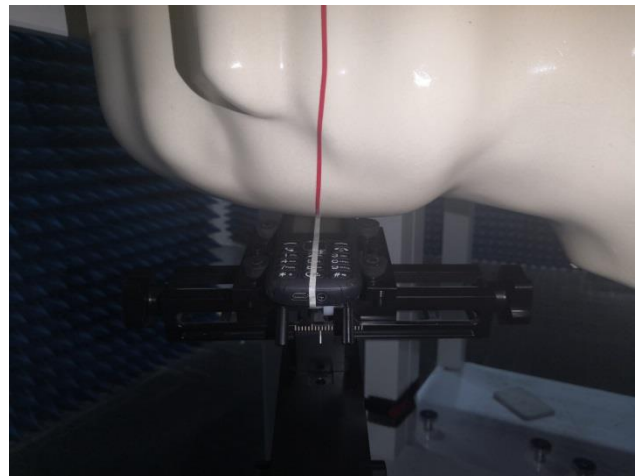

Right Tilted