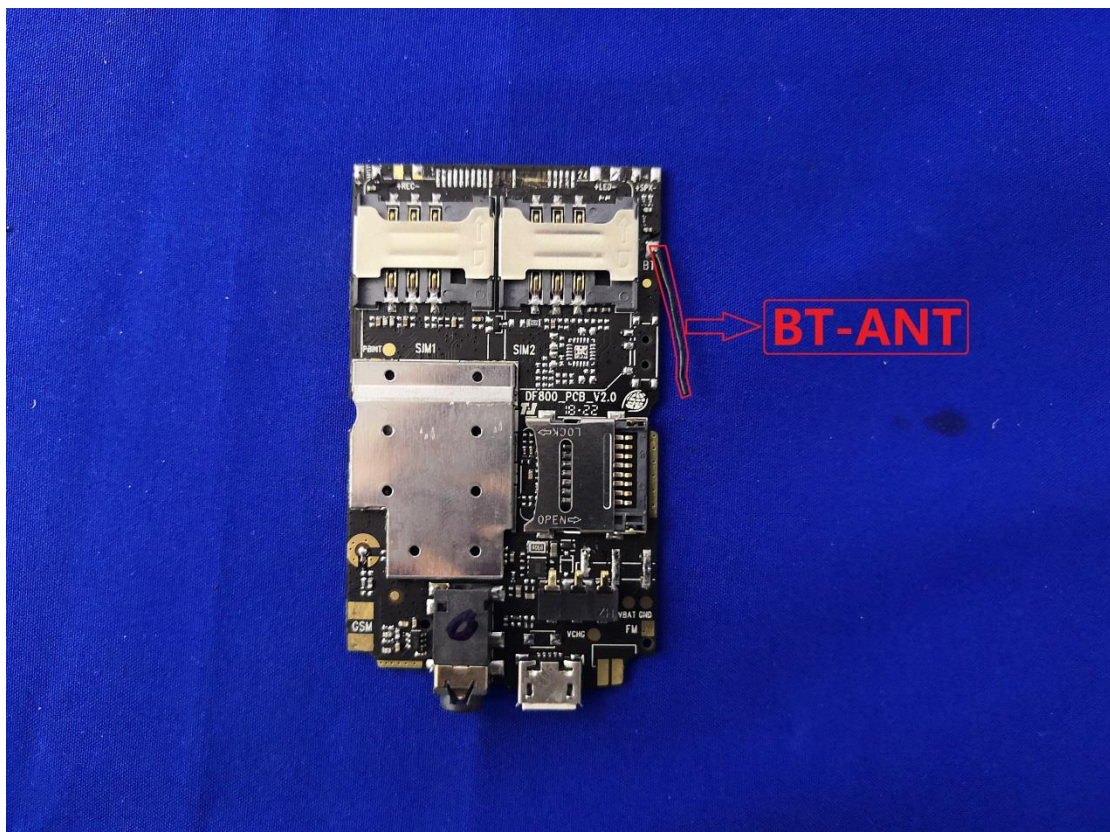

# EUT Photos (Model: SNAP Amigo 2)

# SAR Test Setup Photos

## Body

Front side (10mm)

Back side(10mm)