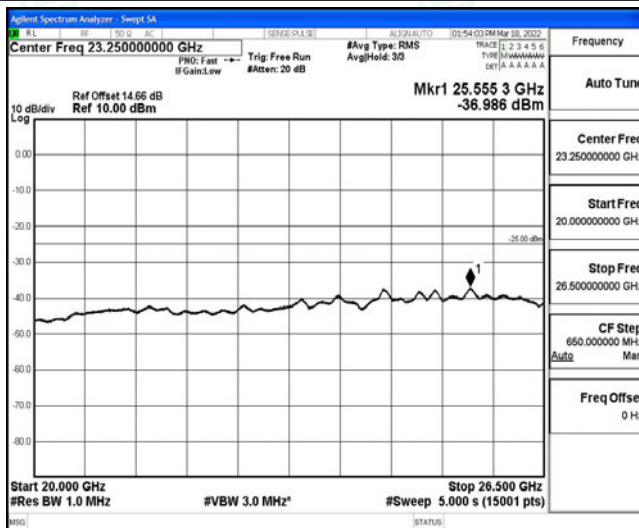

Band38-10MHz-QPSK-37800-1RB#0-Range1:0.009~0.15MHz