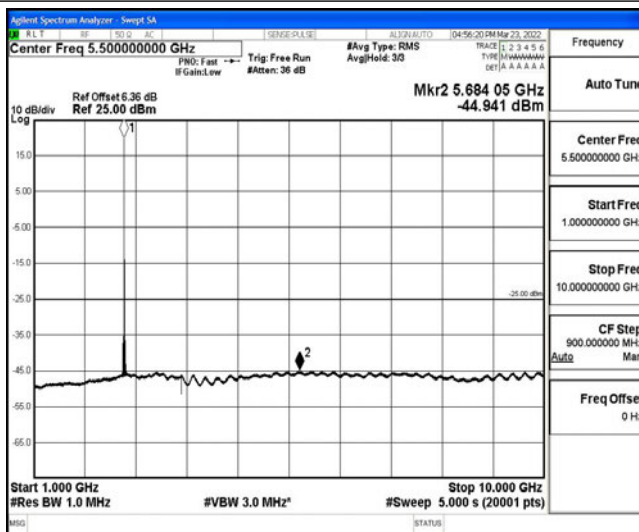

Band38-10MHz-16QAM-38000-1RB#0-Range4:1000~10000MHz