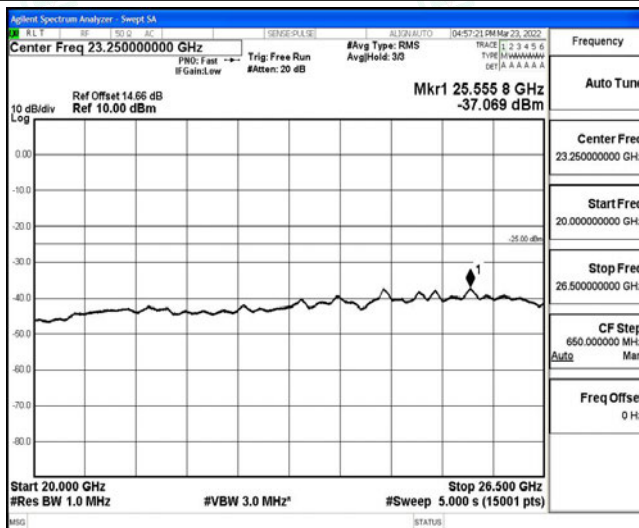

Band38-10MHz-16QAM-38000-1RB#0-Range3:30~1000MHz

Band38-10MHz-16QAM-38000-1RB#0-Range4:1000~10000MHz

Band38-10MHz-16QAM-38000-1RB#0-Range5:10000~20000MHz

Band38-10MHz-16QAM-38000-1RB#0-Range6:20000~26500MHz