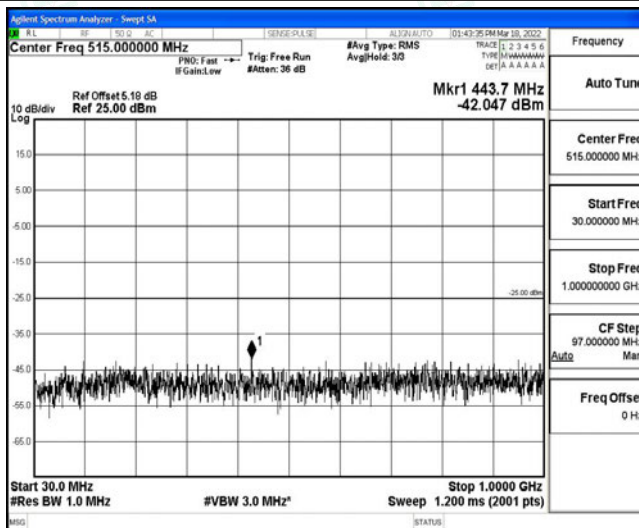

Band38-5MHz-16QAM-37775-1RB#0-Range4:1000~10000MHz