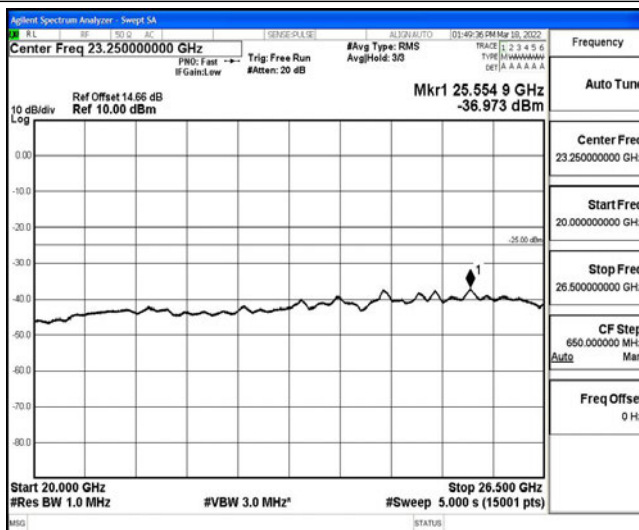

Band38-5MHz-16QAM-38000-1RB#0-Range6:20000~26500MHz

Band38-5MHz-16QAM-38225-1RB#0-Range1:0.009~0.15MHz