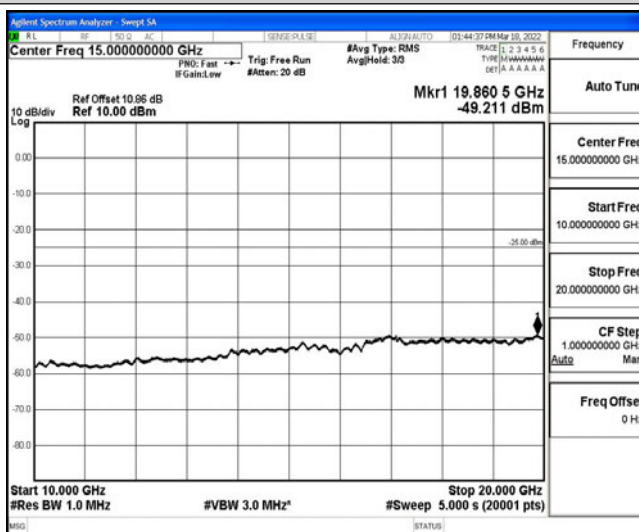

Band38-5MHz-16QAM-37775-1RB#0-Range2:0.15~30MHz

Band38-5MHz-16QAM-37775-1RB#0-Range3:30~1000MHz

Band38-5MHz-16QAM-37775-1RB#0-Range4:1000~10000MHz

Band38-5MHz-16QAM-37775-1RB#0-Range5:10000~20000MHz

Band38-5MHz-16QAM-37775-1RB#0-Range6:20000~26500MHz