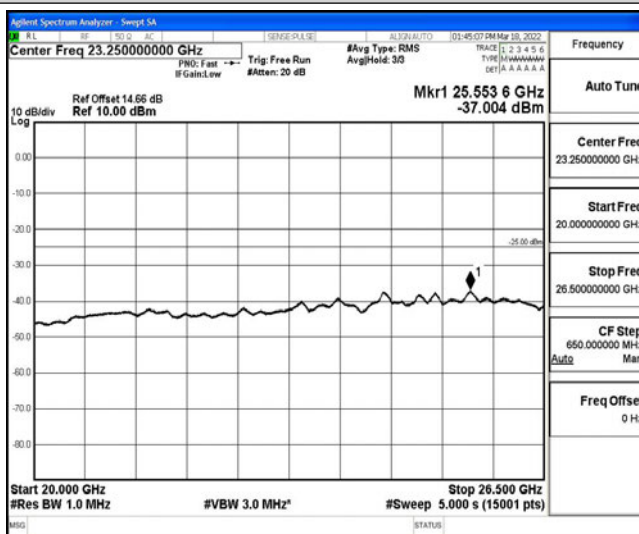

Band38-5MHz-16QAM-37775-1RB#0-Range2:0.15~30MHz

Band38-5MHz-16QAM-37775-1RB#0-Range3:30~1000MHz

Band38-5MHz-16QAM-37775-1RB#0-Range4:1000~10000MHz

Band38-5MHz-16QAM-37775-1RB#0-Range5:10000~20000MHz

Band38-5MHz-16QAM-37775-1RB#0-Range6:20000~26500MHz