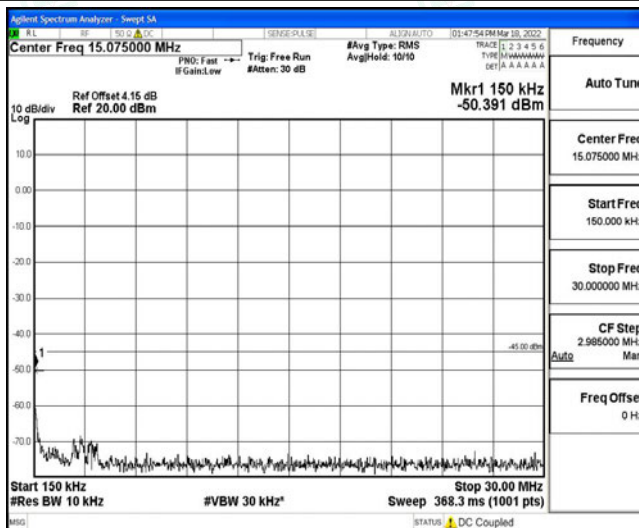

Band38-5MHz-16QAM-38000-1RB#0-Range3:30~1000MHz