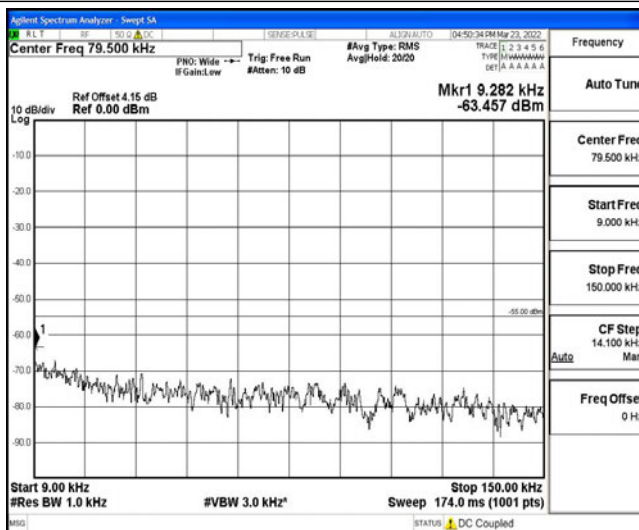

Band38-10MHz-16QAM-37800-1RB#0-Range1:0.009~0.15MHz

Band38-10MHz-16QAM-37800-1RB#0-Range2:0.15~30MHz