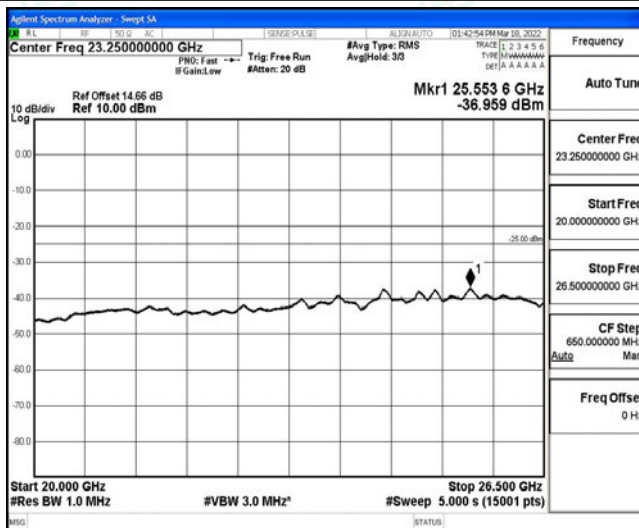

Band38-5MHz-QPSK-38000-1RB#0-Range1:0.009~0.15MHz