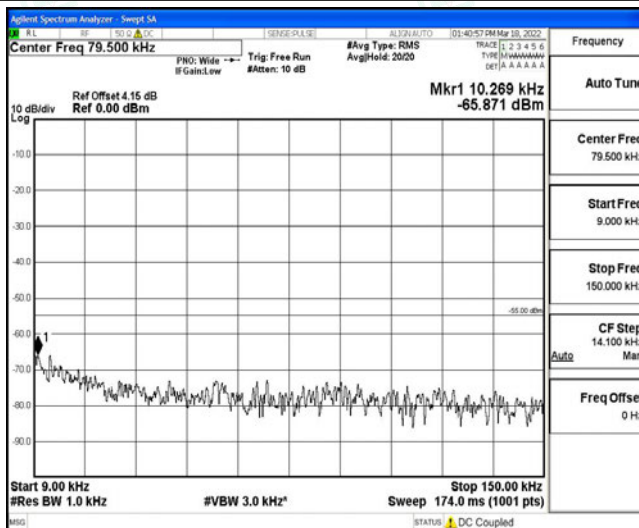

Band38-5MHz-QPSK-37775-1RB#0-Range2:0.15~30MHz