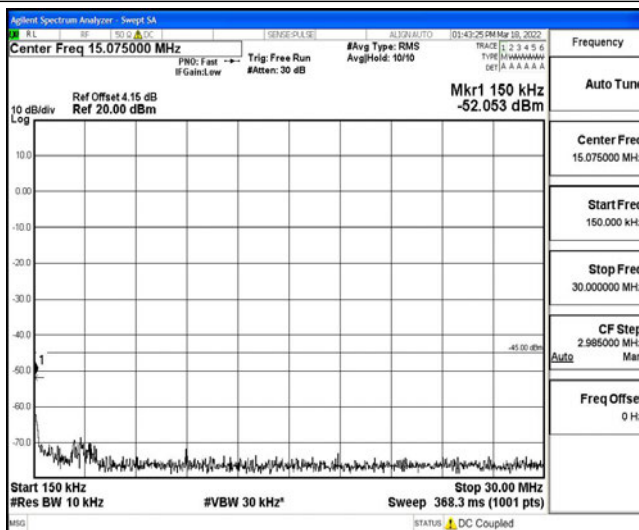

Band38-5MHz-16QAM-37775-1RB#0-Range2:0.15~30MHz

Band38-5MHz-16QAM-37775-1RB#0-Range3:30~1000MHz