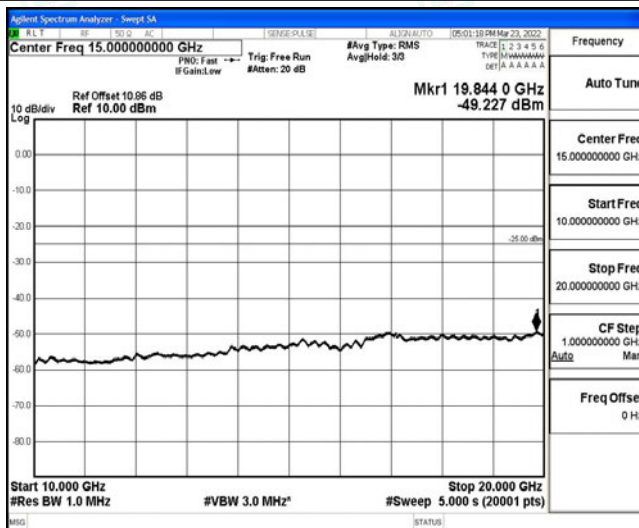

Band38-10MHz-16QAM-38200-1RB#0-Range1:0.009~0.15MHz

Band38-10MHz-16QAM-38200-1RB#0-Range2:0.15~30MHz

Band38-10MHz-16QAM-38200-1RB#0-Range3:30~1000MHz

Band38-10MHz-16QAM-38200-1RB#0-Range4:1000~10000MHz

Band38-10MHz-16QAM-38200-1RB#0-Range5:10000~20000MHz