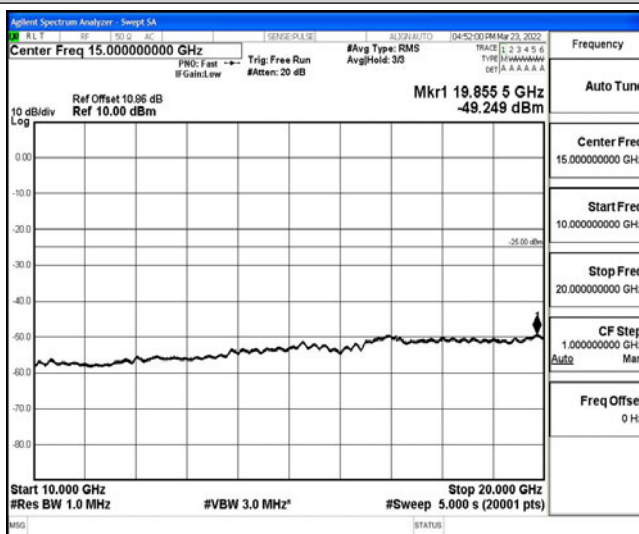

Band38-10MHz-16QAM-37800-1RB#0-Range5:10000~20000MHz