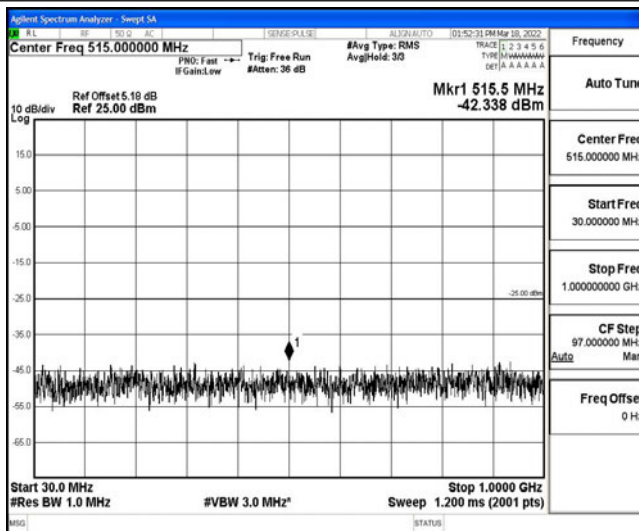

Band38-5MHz-16QAM-38000-1RB#0-Range6:20000~26500MHz

Band38-5MHz-16QAM-38225-1RB#0-Range1:0.009~0.15MHz

Band38-5MHz-16QAM-38225-1RB#0-Range2:0.15~30MHz

Band38-5MHz-16QAM-38225-1RB#0-Range3:30~1000MHz

Band38-5MHz-16QAM-38225-1RB#0-Range4:1000~10000MHz