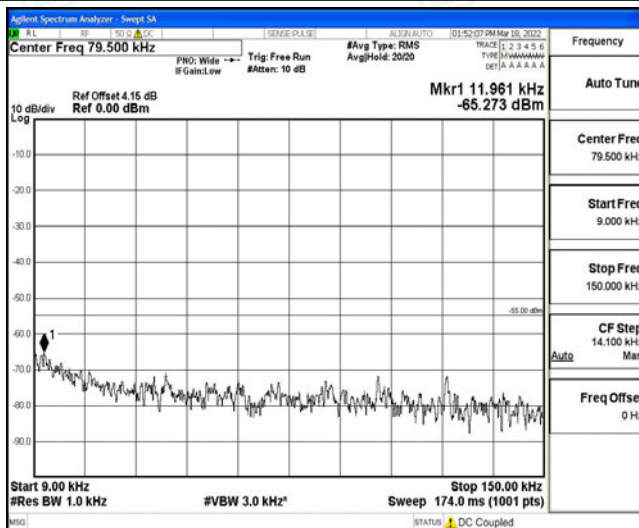

Band38-5MHz-16QAM-38225-1RB#0-Range2:0.15~30MHz