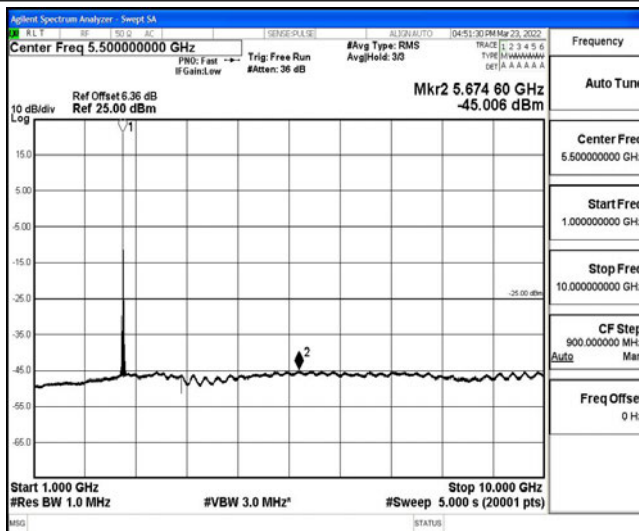

Band38-10MHz-QPSK-38200-1RB#0-Range6:20000~26500MHz

Band38-10MHz-16QAM-37800-1RB#0-Range1:0.009~0.15MHz

Band38-10MHz-16QAM-37800-1RB#0-Range2:0.15~30MHz

Band38-10MHz-16QAM-37800-1RB#0-Range3:30~1000MHz

Band38-10MHz-16QAM-37800-1RB#0-Range4:1000~10000MHz