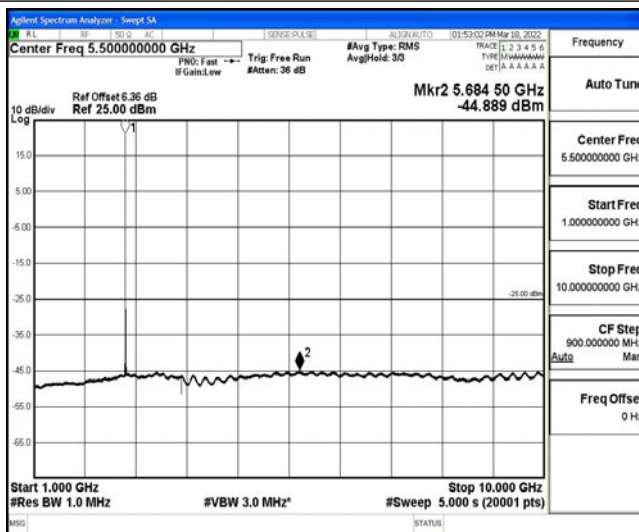

Band38-5MHz-16QAM-38000-1RB#0-Range6:20000~26500MHz

Band38-5MHz-16QAM-38225-1RB#0-Range1:0.009~0.15MHz

Band38-5MHz-16QAM-38225-1RB#0-Range2:0.15~30MHz

Band38-5MHz-16QAM-38225-1RB#0-Range3:30~1000MHz

Band38-5MHz-16QAM-38225-1RB#0-Range4:1000~10000MHz