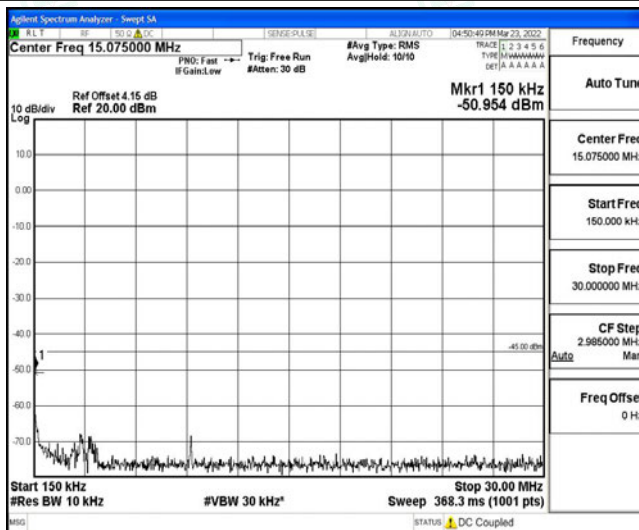

Band38-10MHz-QPSK-38200-1RB#0-Range6:20000~26500MHz

Band38-10MHz-16QAM-37800-1RB#0-Range1:0.009~0.15MHz

Band38-10MHz-16QAM-37800-1RB#0-Range2:0.15~30MHz

Band38-10MHz-16QAM-37800-1RB#0-Range3:30~1000MHz

Band38-10MHz-16QAM-37800-1RB#0-Range4:1000~10000MHz