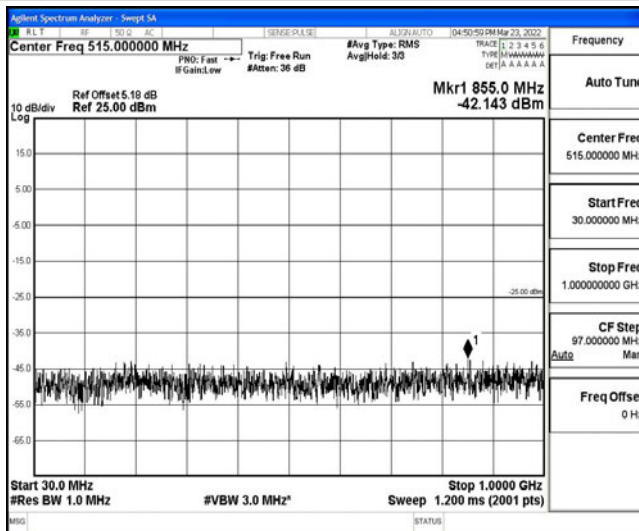

Band38-10MHz-QPSK-38200-1RB#0-Range6:20000~26500MHz

Band38-10MHz-16QAM-37800-1RB#0-Range1:0.009~0.15MHz

Band38-10MHz-16QAM-37800-1RB#0-Range2:0.15~30MHz

Band38-10MHz-16QAM-37800-1RB#0-Range3:30~1000MHz

Band38-10MHz-16QAM-37800-1RB#0-Range4:1000~10000MHz