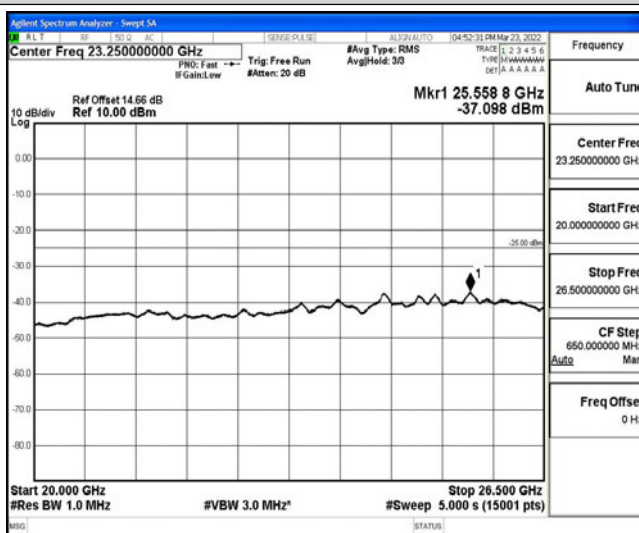

Band38-10MHz-16QAM-37800-1RB#0-Range6:20000~26500MHz

Band38-10MHz-16QAM-38000-1RB#0-Range1:0.009~0.15MHz