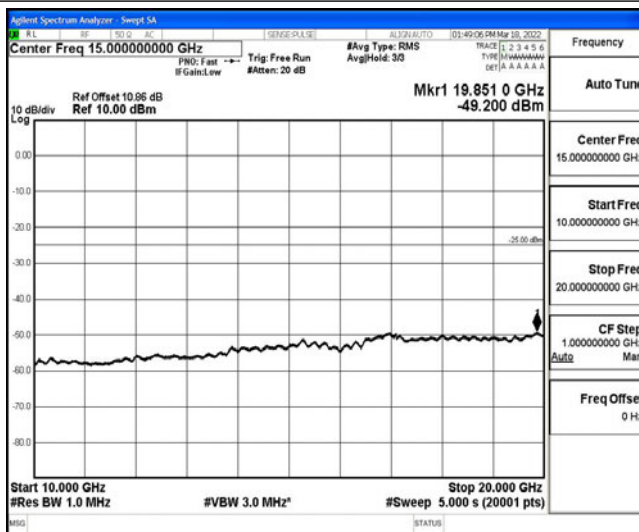

Band38-5MHz-16QAM-38000-1RB#0-Range1:0.009~0.15MHz

Band38-5MHz-16QAM-38000-1RB#0-Range2:0.15~30MHz

Band38-5MHz-16QAM-38000-1RB#0-Range3:30~1000MHz

Band38-5MHz-16QAM-38000-1RB#0-Range4:1000~10000MHz

Band38-5MHz-16QAM-38000-1RB#0-Range5:10000~20000MHz