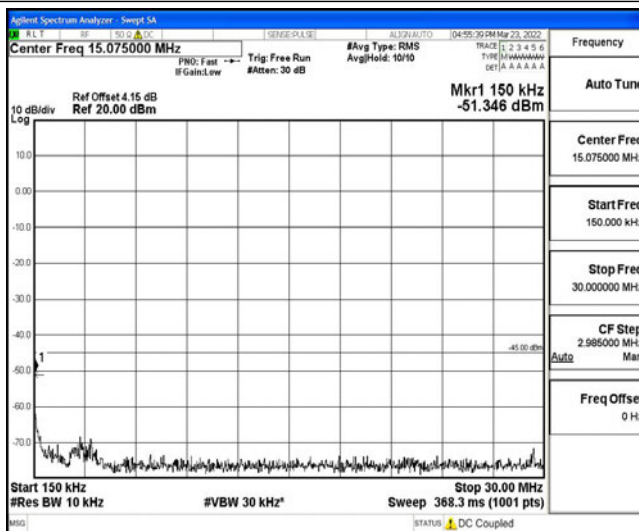

Band38-10MHz-16QAM-37800-1RB#0-Range5:10000~20000MHz

Band38-10MHz-16QAM-37800-1RB#0-Range6:20000~26500MHz

Band38-10MHz-16QAM-38000-1RB#0-Range1:0.009~0.15MHz

Band38-10MHz-16QAM-38000-1RB#0-Range2:0.15~30MHz