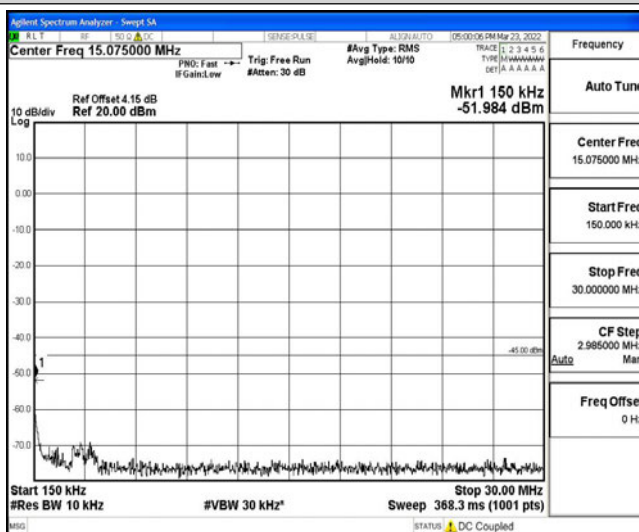

Band38-10MHz-16QAM-38200-1RB#0-Range2:0.15~30MHz