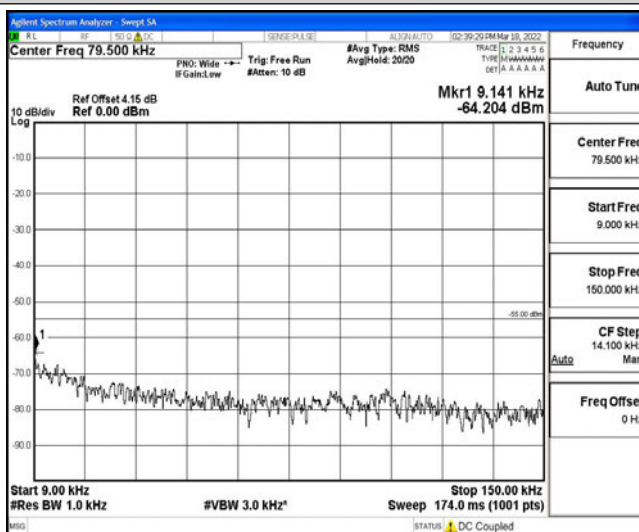

Band38-15MHz-QPSK-37825-1RB#0-Range1:0.009~0.15MHz