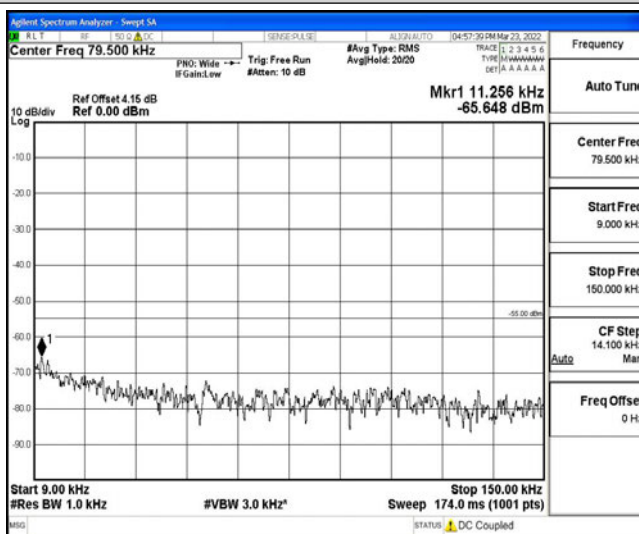

Band38-10MHz-QPSK-38200-1RB#0-Range1:0.009~0.15MHz