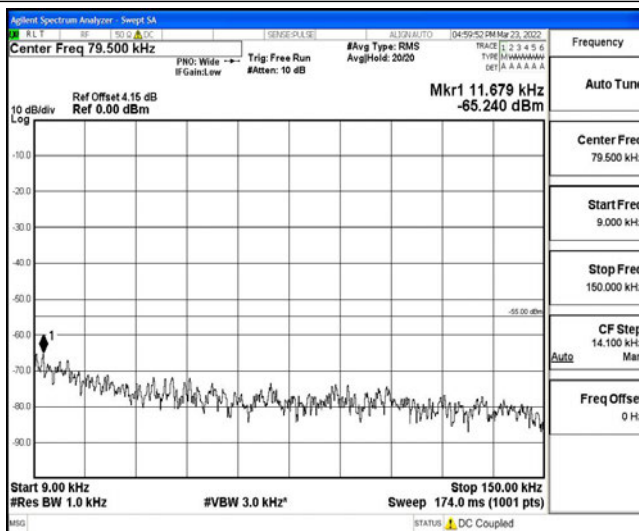

Band38-10MHz-16QAM-38200-1RB#0-Range1:0.009~0.15MHz

Band38-10MHz-16QAM-38200-1RB#0-Range2:0.15~30MHz