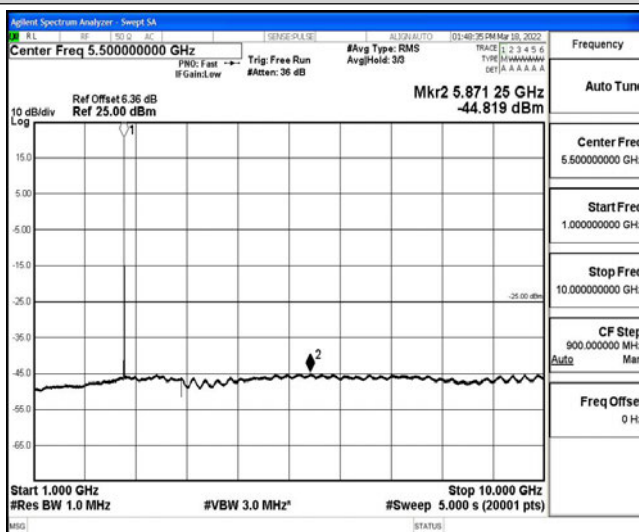

Band38-5MHz-16QAM-38000-1RB#0-Range1:0.009~0.15MHz

Band38-5MHz-16QAM-38000-1RB#0-Range2:0.15~30MHz

Band38-5MHz-16QAM-38000-1RB#0-Range3:30~1000MHz

Band38-5MHz-16QAM-38000-1RB#0-Range4:1000~10000MHz

Band38-5MHz-16QAM-38000-1RB#0-Range5:10000~20000MHz