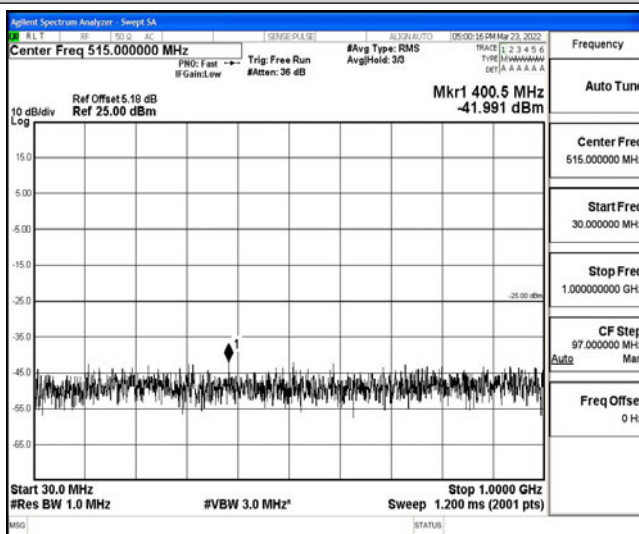

Band38-10MHz-16QAM-38200-1RB#0-Range1:0.009~0.15MHz

Band38-10MHz-16QAM-38200-1RB#0-Range2:0.15~30MHz

Band38-10MHz-16QAM-38200-1RB#0-Range3:30~1000MHz

Band38-10MHz-16QAM-38200-1RB#0-Range4:1000~10000MHz

Band38-10MHz-16QAM-38200-1RB#0-Range5:10000~20000MHz