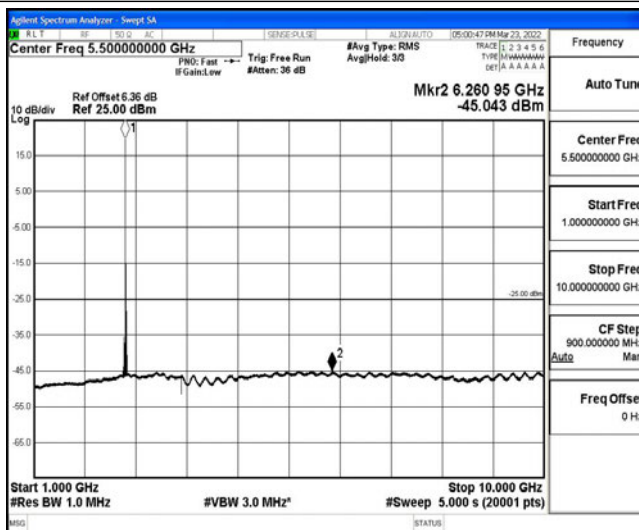

Band38-10MHz-16QAM-38200-1RB#0-Range1:0.009~0.15MHz

Band38-10MHz-16QAM-38200-1RB#0-Range2:0.15~30MHz

Band38-10MHz-16QAM-38200-1RB#0-Range3:30~1000MHz

Band38-10MHz-16QAM-38200-1RB#0-Range4:1000~10000MHz

Band38-10MHz-16QAM-38200-1RB#0-Range5:10000~20000MHz