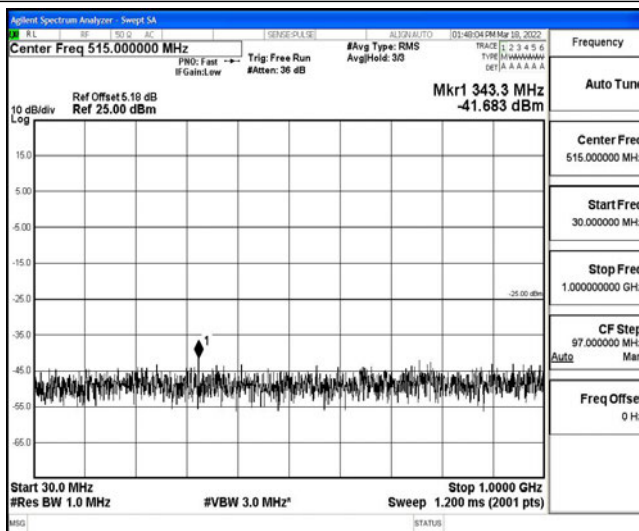

Band38-5MHz-16QAM-38000-1RB#0-Range1:0.009~0.15MHz

Band38-5MHz-16QAM-38000-1RB#0-Range2:0.15~30MHz

Band38-5MHz-16QAM-38000-1RB#0-Range3:30~1000MHz

Band38-5MHz-16QAM-38000-1RB#0-Range4:1000~10000MHz

Band38-5MHz-16QAM-38000-1RB#0-Range5:10000~20000MHz