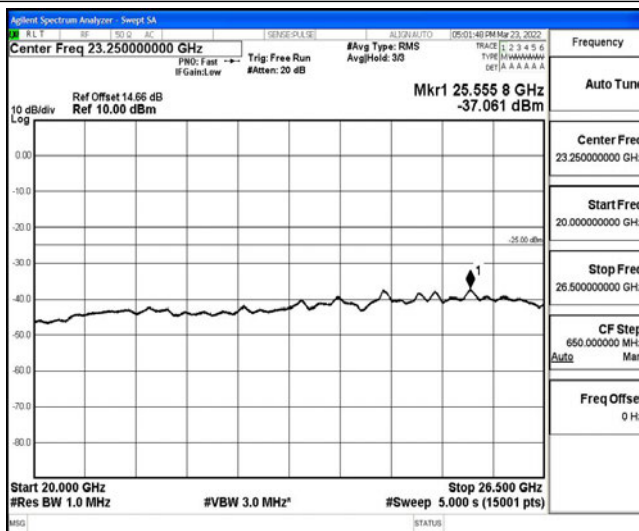

Band38-10MHz-16QAM-38200-1RB#0-Range6:20000~26500MHz

Band38-15MHz-QPSK-37825-1RB#0-Range1:0.009~0.15MHz