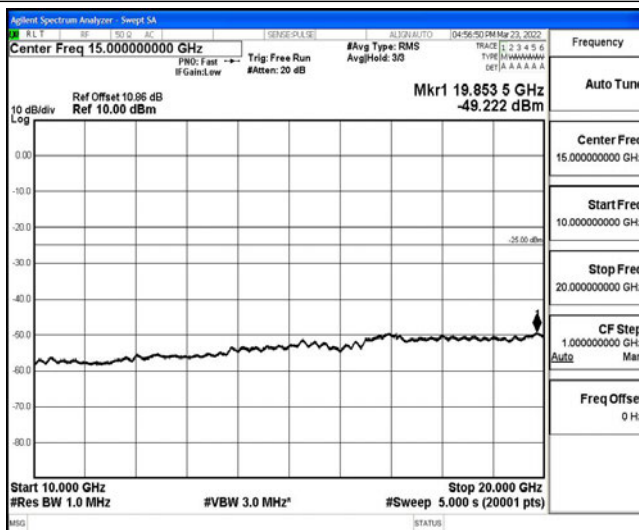

Band38-10MHz-16QAM-38000-1RB#0-Range3:30~1000MHz

Band38-10MHz-16QAM-38000-1RB#0-Range4:1000~10000MHz

Band38-10MHz-16QAM-38000-1RB#0-Range5:10000~20000MHz

Band38-10MHz-16QAM-38000-1RB#0-Range6:20000~26500MHz