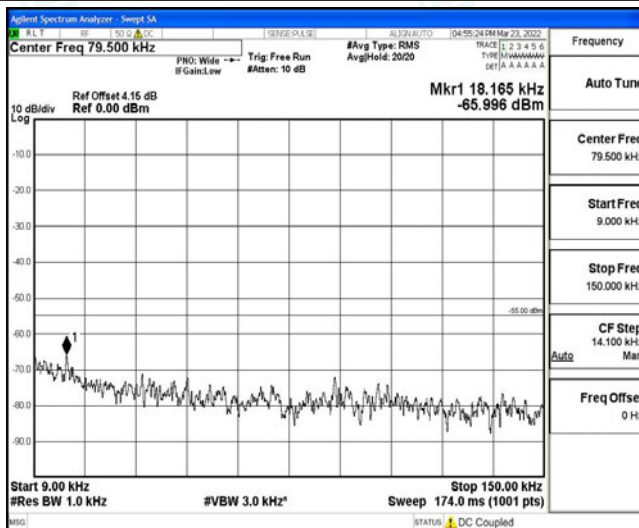

Band38-10MHz-16QAM-37800-1RB#0-Range5:10000~20000MHz

Band38-10MHz-16QAM-37800-1RB#0-Range6:20000~26500MHz

Band38-10MHz-16QAM-38000-1RB#0-Range1:0.009~0.15MHz

Band38-10MHz-16QAM-38000-1RB#0-Range2:0.15~30MHz