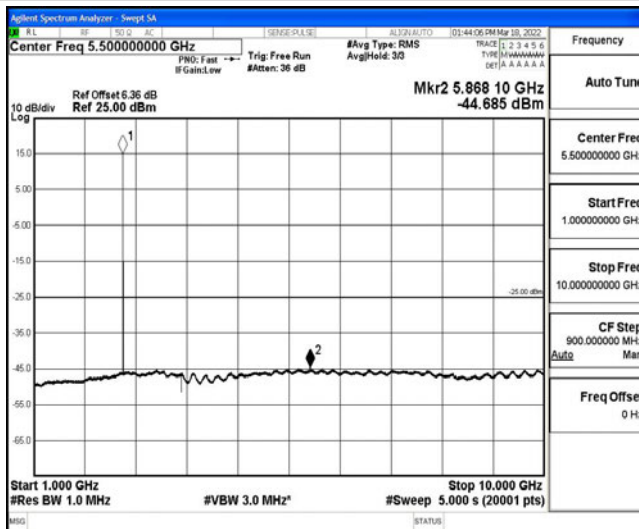

Band38-5MHz-16QAM-37775-1RB#0-Range2:0.15~30MHz

Band38-5MHz-16QAM-37775-1RB#0-Range3:30~1000MHz

Band38-5MHz-16QAM-37775-1RB#0-Range4:1000~10000MHz

Band38-5MHz-16QAM-37775-1RB#0-Range5:10000~20000MHz

Band38-5MHz-16QAM-37775-1RB#0-Range6:20000~26500MHz