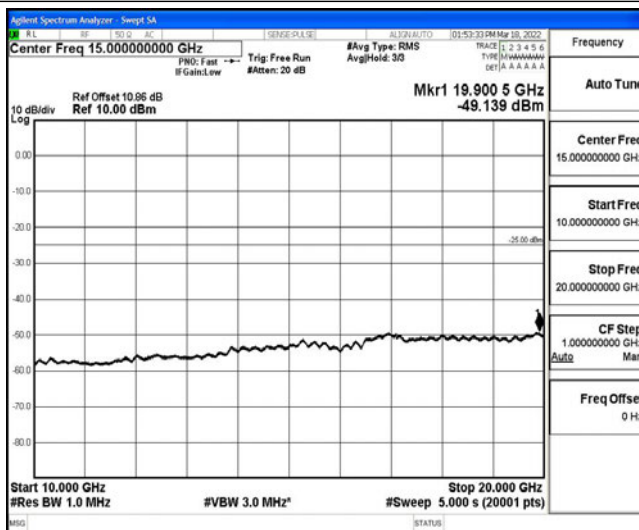

Band38-5MHz-16QAM-38225-1RB#0-Range5:10000~20000MHz

Band38-5MHz-16QAM-38225-1RB#0-Range6:20000~26500MHz