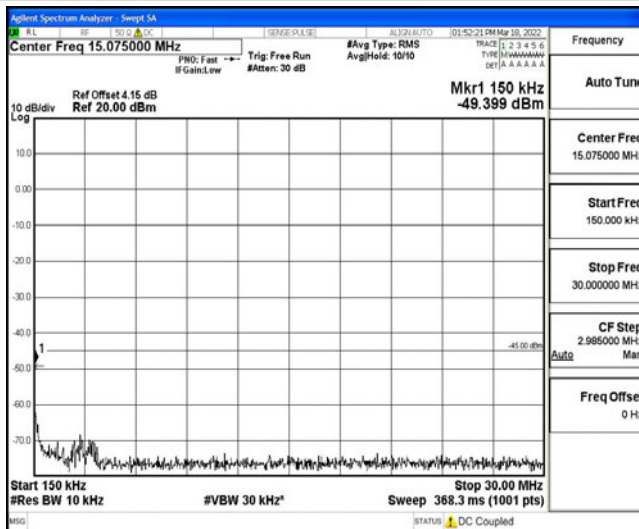

Band38-5MHz-16QAM-38000-1RB#0-Range6:20000~26500MHz

Band38-5MHz-16QAM-38225-1RB#0-Range1:0.009~0.15MHz

Band38-5MHz-16QAM-38225-1RB#0-Range2:0.15~30MHz

Band38-5MHz-16QAM-38225-1RB#0-Range3:30~1000MHz

Band38-5MHz-16QAM-38225-1RB#0-Range4:1000~10000MHz