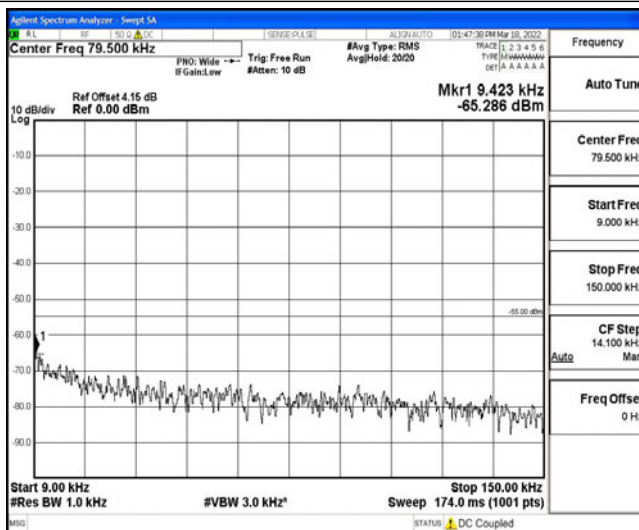

Band38-5MHz-16QAM-38000-1RB#0-Range1:0.009~0.15MHz

Band38-5MHz-16QAM-38000-1RB#0-Range2:0.15~30MHz