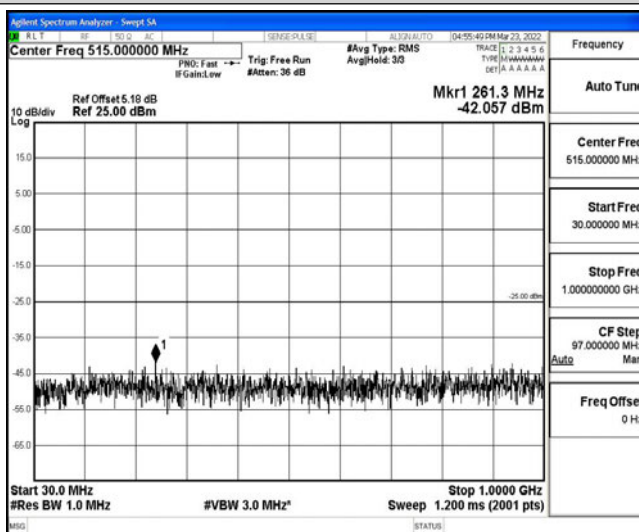

Band38-10MHz-16QAM-38000-1RB#0-Range3:30~1000MHz