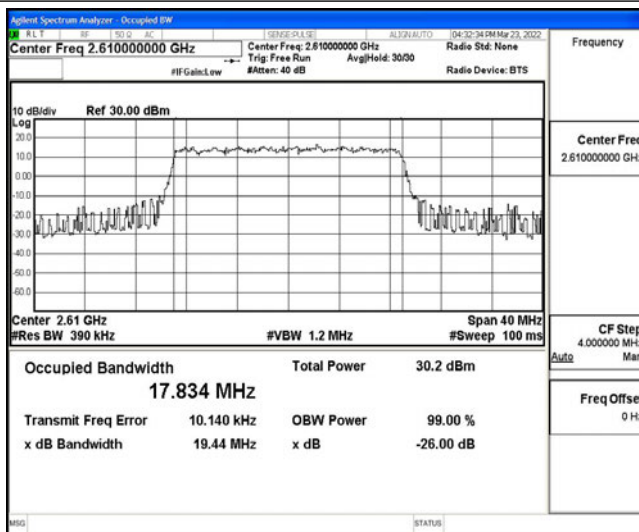

Band38-15MHz-16QAM-38175-75RB#0

Band38-20MHz-QPSK-37850-100RB#0

Band38-20MHz-QPSK-38000-100RB#0

Band38-20MHz-QPSK-38150-100RB#0

Band38-20MHz-16QAM-37850-100RB#0

Band38-20MHz-16QAM-38000-100RB#0

Band38-20MHz-16QAM-38150-100RB#0