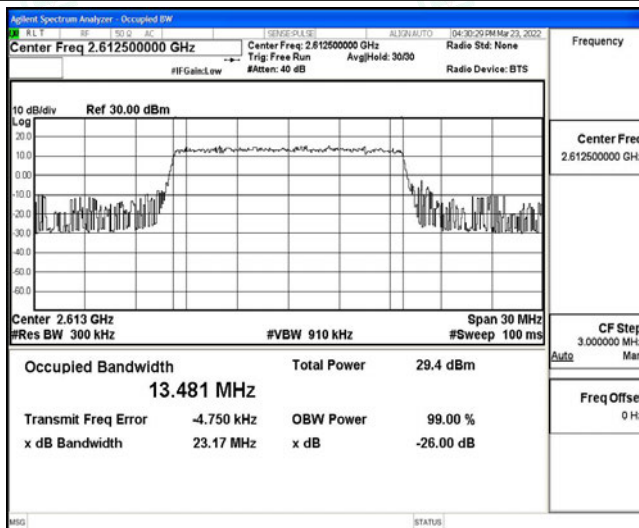

Band38-20MHz-QPSK-37850-100RB#0