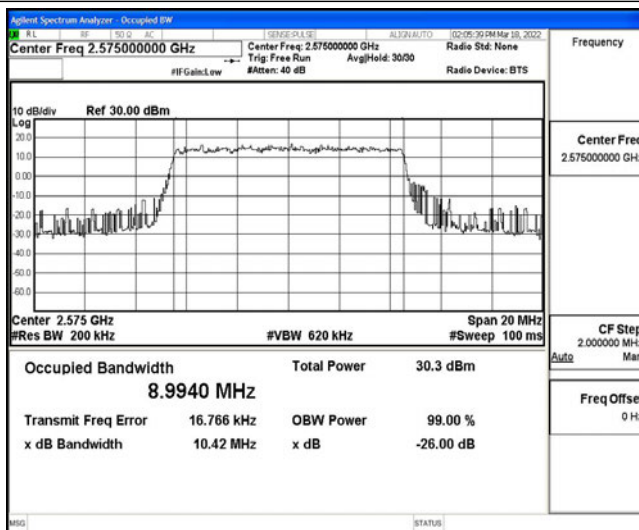

Test Graphs

Band38-5MHz-16QAM-37775-25RB#0

Band38-5MHz-16QAM-38000-25RB#0

Band38-5MHz-16QAM-38225-25RB#0

Band38-10MHz-QPSK-37800-50RB#0

Band38-10MHz-QPSK-38000-50RB#0

Band38-10MHz-QPSK-38200-50RB#0

Band38-10MHz-16QAM-37800-50RB#0