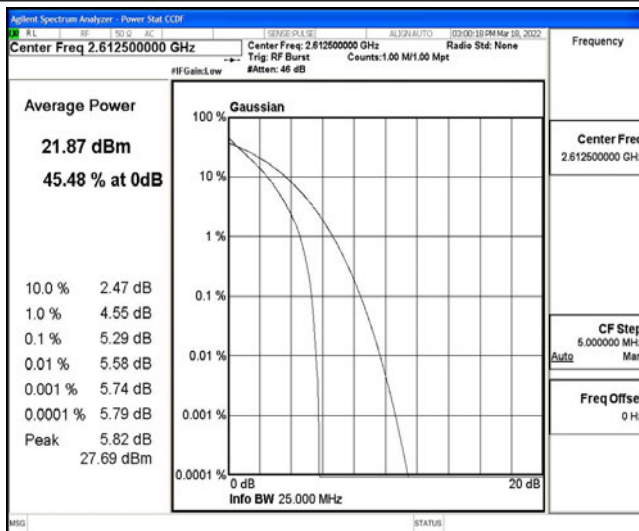

Band38-15MHz-QPSK-37825-1RB#0

Band38-15MHz-QPSK-37825-75RB#0

Band38-15MHz-QPSK-38000-1RB#0

Band38-15MHz-QPSK-38000-75RB#0

Band38-15MHz-QPSK-38175-1RB#0

Band38-15MHz-QPSK-38175-75RB#0

Band38-15MHz-16QAM-37825-1RB#0