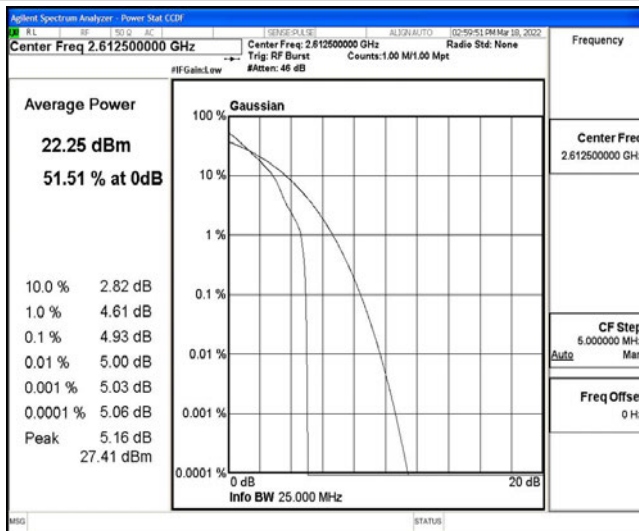

Band38-15MHz-QPSK-37825-1RB#0

Band38-15MHz-QPSK-37825-75RB#0

Band38-15MHz-QPSK-38000-1RB#0

Band38-15MHz-QPSK-38000-75RB#0

Band38-15MHz-QPSK-38175-1RB#0

Band38-15MHz-QPSK-38175-75RB#0

Band38-15MHz-16QAM-37825-1RB#0