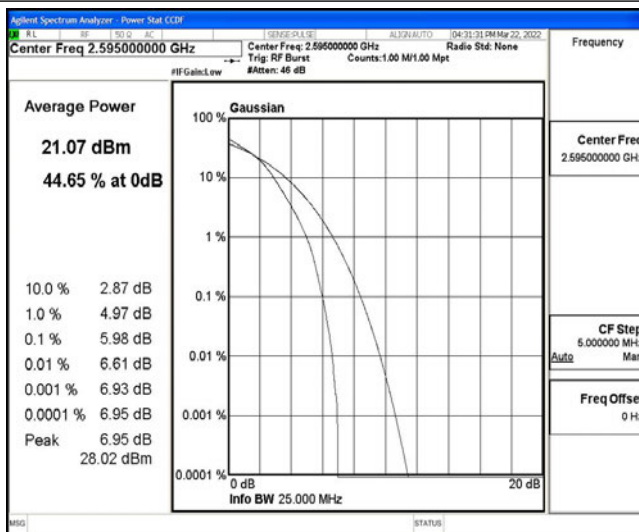

Band38-20MHz-16QAM-38000-100RB#0

Band38-20MHz-16QAM-38150-1RB#0

Band38-20MHz-16QAM-38150-100RB#0

G.3 26dB Bandwidth and Occupied Bandwidth

Test Result

Band	Bandwidth	Modulation	Channel	RB Configuration	Occupied Bandwidth (MHz)	26dB Bandwidth (MHz)	Verdict
Band38	5MHz	QPSK	37775	25RB#0	4.4969	5.014	PASS
Band38	5MHz	QPSK	38000	25RB#0	4.4962	5.010	PASS
Band38	5MHz	QPSK	38225	25RB#0	4.4958	4.988	PASS
Band38	5MHz	16QAM	37775	25RB#0	4.4934	4.991	PASS
Band38	5MHz	16QAM	38000	25RB#0	4.5005	5.127	PASS
Band38	5MHz	16QAM	38225	25RB#0	4.4877	4.917	PASS
Band38	10MHz	QPSK	37800	50RB#0	8.9940	10.42	PASS
Band38	10MHz	QPSK	38000	50RB#0	8.9995	10.60	PASS
Band38	10MHz	QPSK	38200	50RB#0	8.9505	10.27	PASS
Band38	10MHz	16QAM	37800	50RB#0	8.9621	9.763	PASS
Band38	10MHz	16QAM	38000	50RB#0	8.9760	10.08	PASS
Band38	10MHz	16QAM	38200	50RB#0	8.9756	9.671	PASS
Band38	15MHz	QPSK	37825	75RB#0	13.424	16.23	PASS
Band38	15MHz	QPSK	38000	75RB#0	13.432	16.06	PASS
Band38	15MHz	QPSK	38175	75RB#0	13.390	15.25	PASS
Band38	15MHz	16QAM	37825	75RB#0	13.436	15.92	PASS
Band38	15MHz	16QAM	38000	75RB#0	13.547	27.38	PASS
Band38	15MHz	16QAM	38175	75RB#0	13.481	23.17	PASS
Band38	20MHz	QPSK	37850	100RB#0	17.832	19.25	PASS
Band38	20MHz	QPSK	38000	100RB#0	17.902	19.69	PASS
Band38	20MHz	QPSK	38150	100RB#0	17.834	19.44	PASS
Band38	20MHz	16QAM	37850	100RB#0	17.894	19.99	PASS
Band38	20MHz	16QAM	38000	100RB#0	17.920	20.07	PASS
Band38	20MHz	16QAM	38150	100RB#0	17.934	20.32	PASS