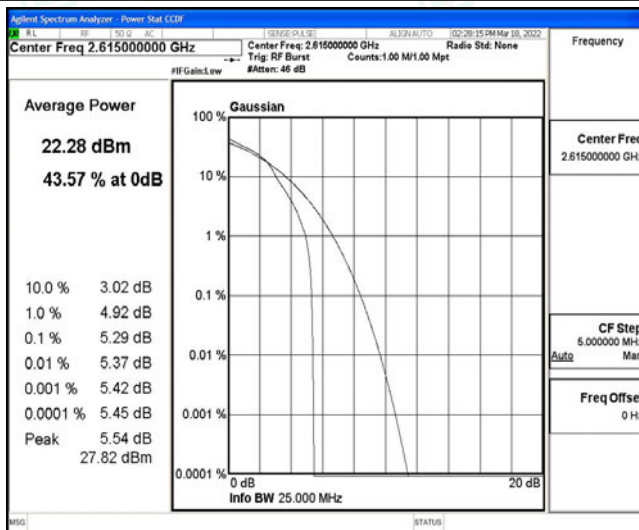

Band38-10MHz-QPSK-38200-50RB#0

Band38-10MHz-16QAM-37800-1RB#0

Band38-10MHz-16QAM-37800-50RB#0

Band38-10MHz-16QAM-38000-1RB#0

Band38-10MHz-16QAM-38000-50RB#0

Band38-10MHz-16QAM-38200-1RB#0

Band38-10MHz-16QAM-38200-50RB#0