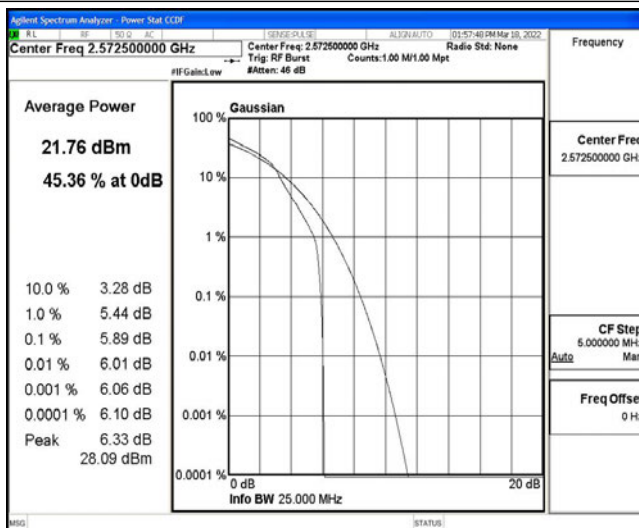

Test Graphs

Band38-5MHz-QPSK-38000-25RB#0

Band38-5MHz-QPSK-38225-1RB#0

Band38-5MHz-QPSK-38225-25RB#0

Band38-5MHz-16QAM-37775-1RB#0

Band38-5MHz-16QAM-37775-25RB#0

Band38-5MHz-16QAM-38000-1RB#0

Band38-5MHz-16QAM-38000-25RB#0