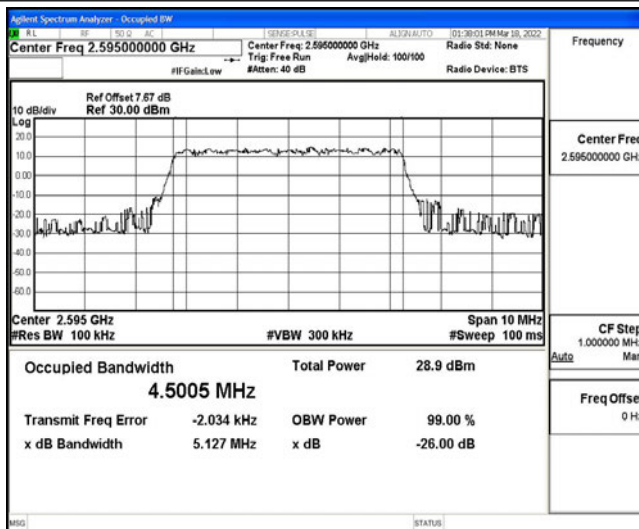

Test Graphs

Band38-5MHz-16QAM-37775-25RB#0

Band38-5MHz-16QAM-38000-25RB#0

Band38-5MHz-16QAM-38225-25RB#0

Band38-10MHz-QPSK-37800-50RB#0

Band38-10MHz-QPSK-38000-50RB#0

Band38-10MHz-QPSK-38200-50RB#0

Band38-10MHz-16QAM-37800-50RB#0