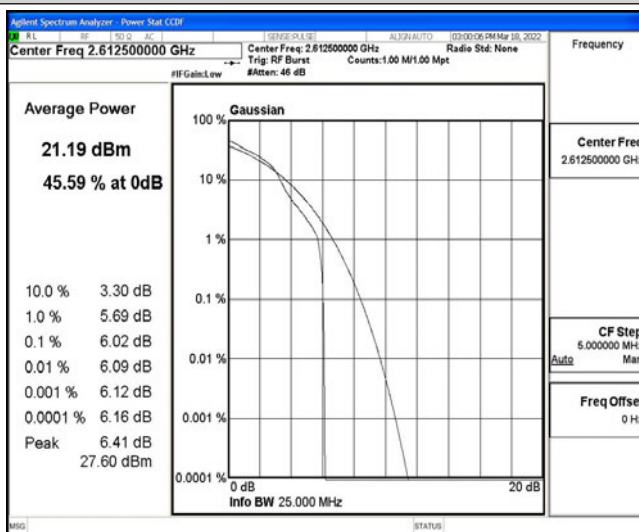

Band38-15MHz-16QAM-37825-75RB#0

Band38-15MHz-16QAM-38000-1RB#0

Band38-15MHz-16QAM-38000-75RB#0

Band38-15MHz-16QAM-38175-1RB#0

Band38-15MHz-16QAM-38175-75RB#0

Band38-20MHz-QPSK-37850-1RB#0

Band38-20MHz-QPSK-37850-100RB#0