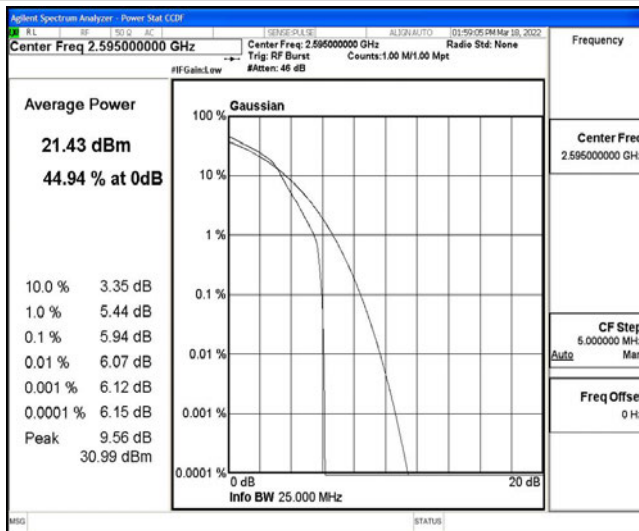

Test Graphs

Band38-5MHz-QPSK-38000-25RB#0

Band38-5MHz-QPSK-38225-1RB#0

Band38-5MHz-QPSK-38225-25RB#0

Band38-5MHz-16QAM-37775-1RB#0

Band38-5MHz-16QAM-37775-25RB#0

Band38-5MHz-16QAM-38000-1RB#0

Band38-5MHz-16QAM-38000-25RB#0