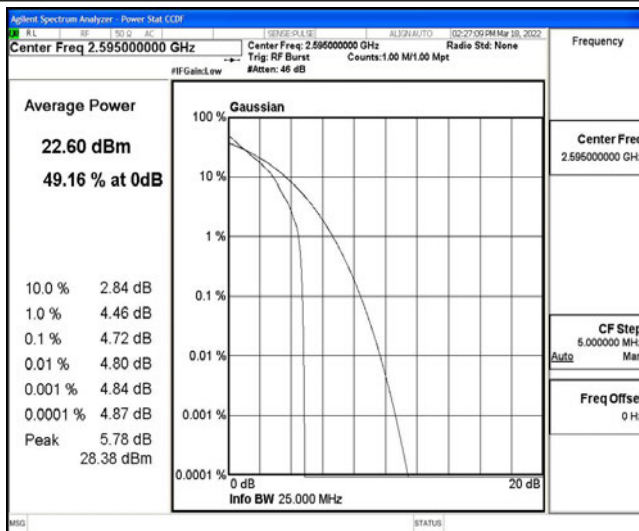

Band38-10MHz-QPSK-38000-1RB#0