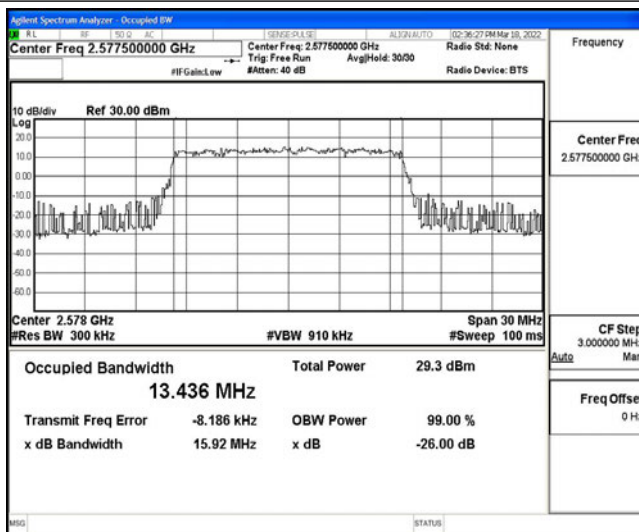

Band38-10MHz-16QAM-38000-50RB#0

Band38-10MHz-16QAM-38200-50RB#0

Band38-15MHz-QPSK-37825-75RB#0

Band38-15MHz-QPSK-38000-75RB#0

Band38-15MHz-QPSK-38175-75RB#0

Band38-15MHz-16QAM-37825-75RB#0

Band38-15MHz-16QAM-38000-75RB#0