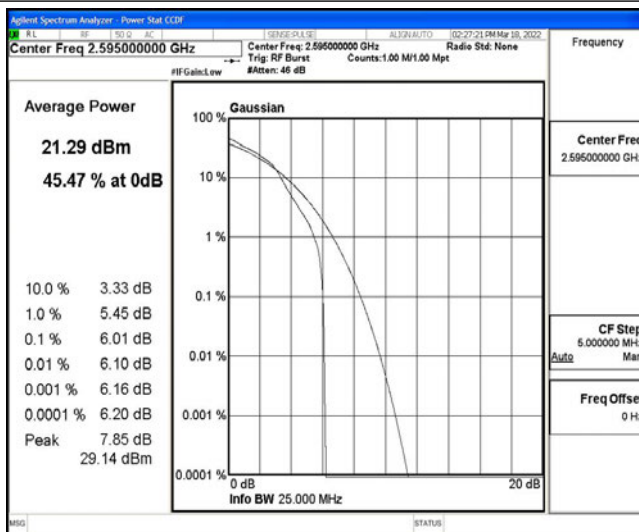

Band38-10MHz-QPSK-38200-50RB#0

Band38-10MHz-16QAM-37800-1RB#0

Band38-10MHz-16QAM-37800-50RB#0

Band38-10MHz-16QAM-38000-1RB#0

Band38-10MHz-16QAM-38000-50RB#0

Band38-10MHz-16QAM-38200-1RB#0

Band38-10MHz-16QAM-38200-50RB#0