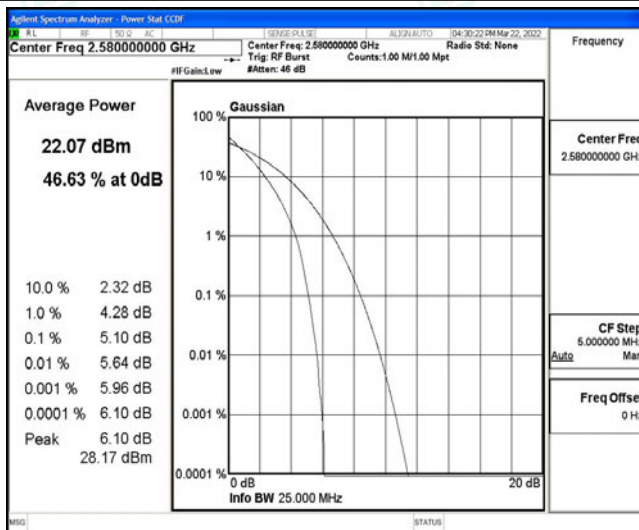

Band38-15MHz-16QAM-37825-75RB#0

Band38-15MHz-16QAM-38000-1RB#0

Band38-15MHz-16QAM-38000-75RB#0

Band38-15MHz-16QAM-38175-1RB#0

Band38-15MHz-16QAM-38175-75RB#0

Band38-20MHz-QPSK-37850-1RB#0

Band38-20MHz-QPSK-37850-100RB#0