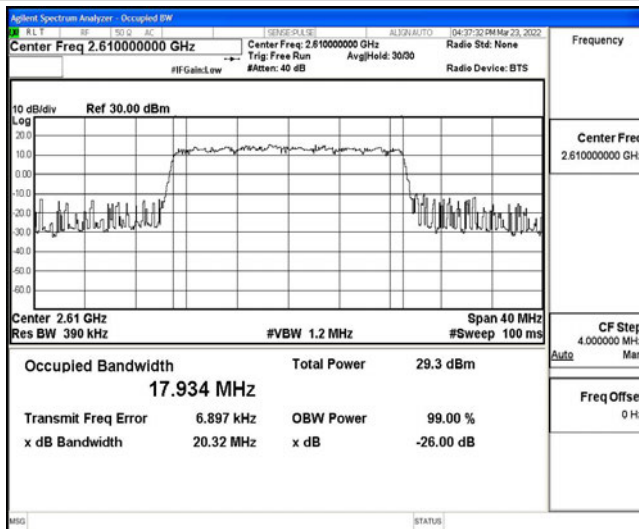

Band38-15MHz-16QAM-38175-75RB#0

Band38-20MHz-QPSK-37850-100RB#0

Band38-20MHz-QPSK-38000-100RB#0

Band38-20MHz-QPSK-38150-100RB#0

Band38-20MHz-16QAM-37850-100RB#0

Band38-20MHz-16QAM-38000-100RB#0

Band38-20MHz-16QAM-38150-100RB#0