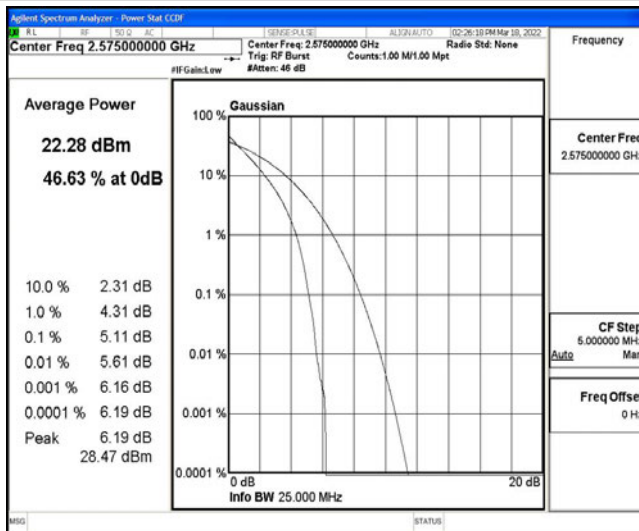

Band38-10MHz-QPSK-37800-50RB#0

Band38-10MHz-QPSK-38000-1RB#0