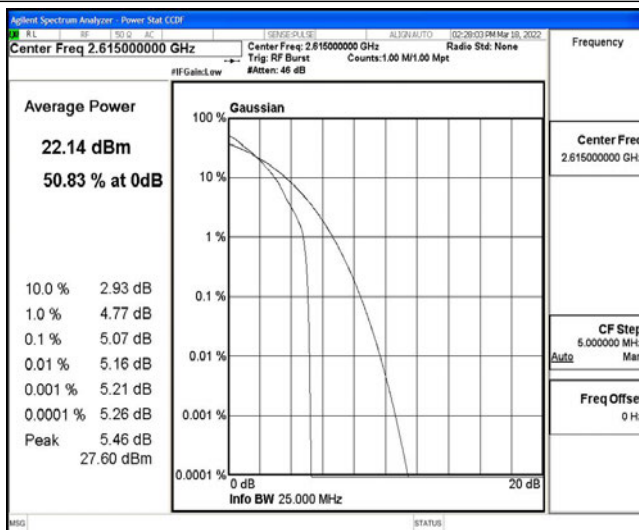

Band38-10MHz-QPSK-38200-1RB#0

Band38-10MHz-QPSK-38200-50RB#0