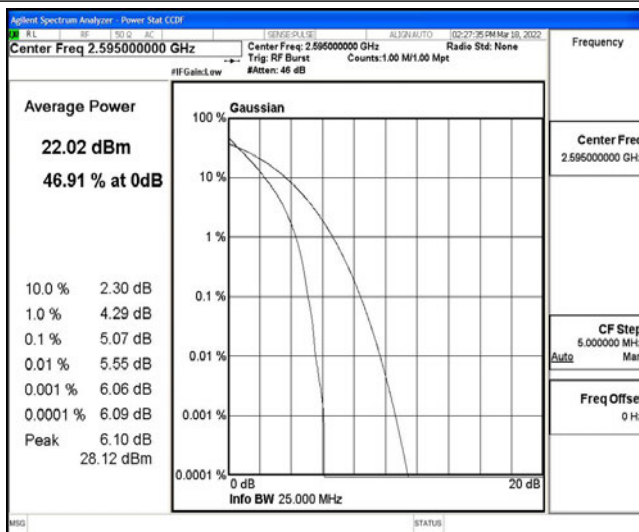

Band38-10MHz-QPSK-38000-50RB#0