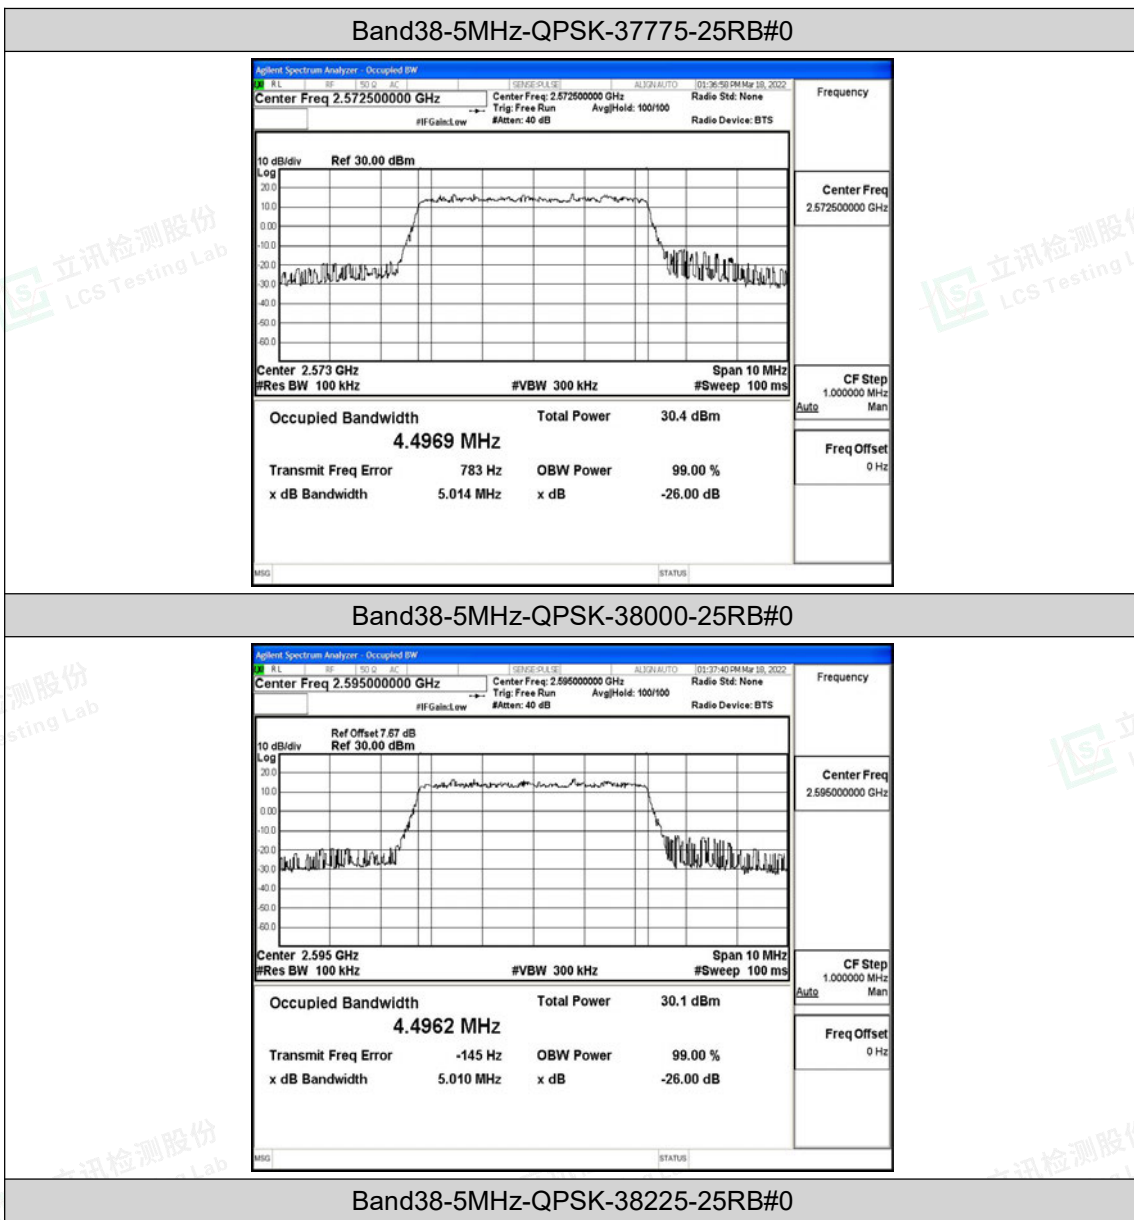

Test Graphs