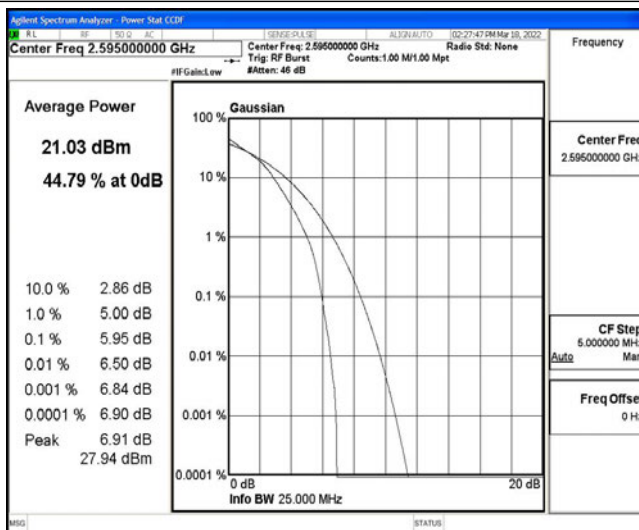

Band38-10MHz-QPSK-38200-50RB#0

Band38-10MHz-16QAM-37800-1RB#0

Band38-10MHz-16QAM-37800-50RB#0

Band38-10MHz-16QAM-38000-1RB#0

Band38-10MHz-16QAM-38000-50RB#0

Band38-10MHz-16QAM-38200-1RB#0

Band38-10MHz-16QAM-38200-50RB#0