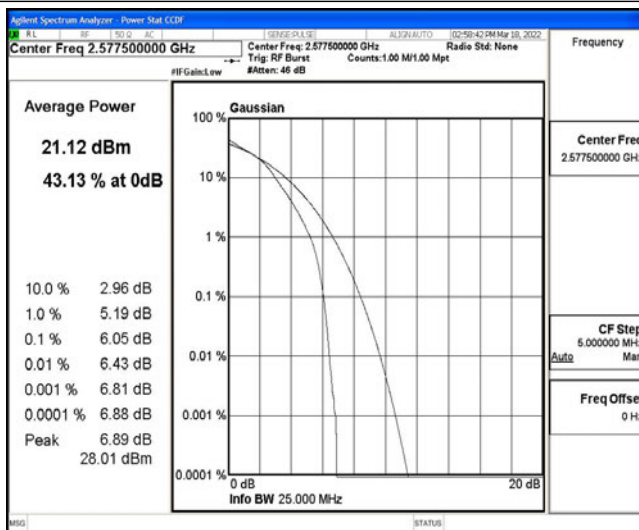

Band38-15MHz-16QAM-37825-75RB#0

Band38-15MHz-16QAM-38000-1RB#0