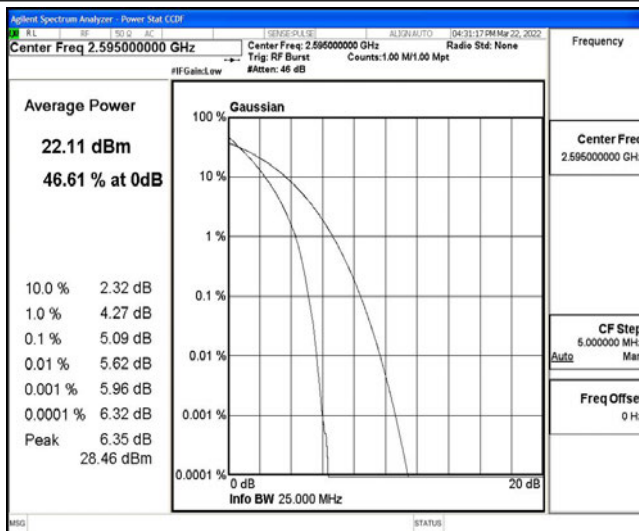

Band38-20MHz-QPSK-38000-100RB#0