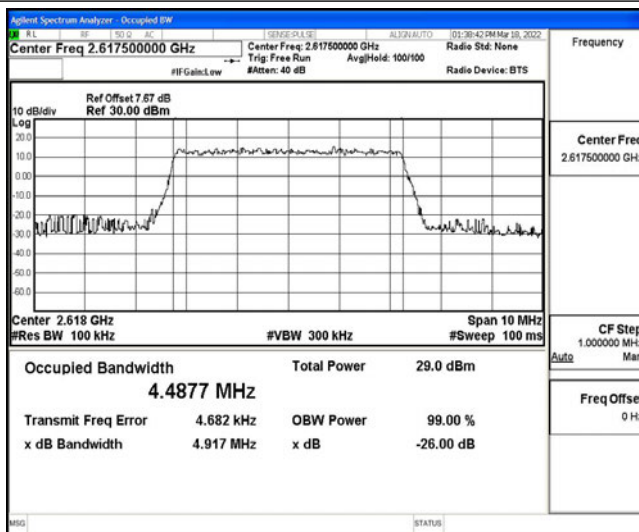

Test Graphs

Band38-5MHz-16QAM-37775-25RB#0

Band38-5MHz-16QAM-38000-25RB#0

Band38-5MHz-16QAM-38225-25RB#0

Band38-10MHz-QPSK-37800-50RB#0

Band38-10MHz-QPSK-38000-50RB#0

Band38-10MHz-QPSK-38200-50RB#0

Band38-10MHz-16QAM-37800-50RB#0