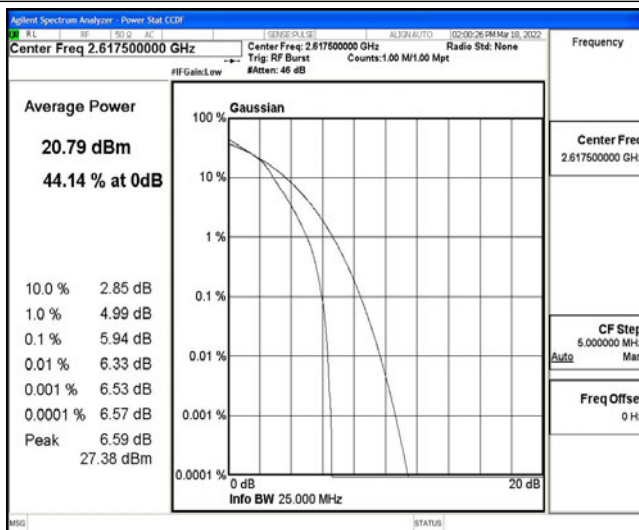

Band38-5MHz-16QAM-38225-25RB#0

Band38-10MHz-QPSK-37800-1RB#0