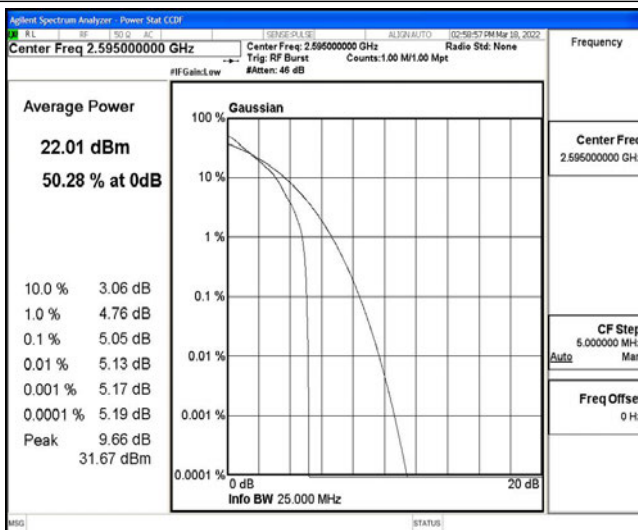

Band38-15MHz-QPSK-37825-1RB#0

Band38-15MHz-QPSK-37825-75RB#0

Band38-15MHz-QPSK-38000-1RB#0

Band38-15MHz-QPSK-38000-75RB#0

Band38-15MHz-QPSK-38175-1RB#0

Band38-15MHz-QPSK-38175-75RB#0

Band38-15MHz-16QAM-37825-1RB#0