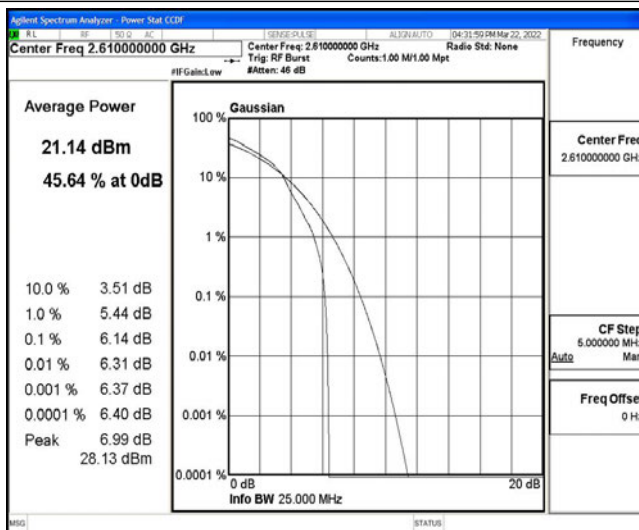

Band38-20MHz-16QAM-38000-100RB#0

Band38-20MHz-16QAM-38150-1RB#0

Band38-20MHz-16QAM-38150-100RB#0

G.3 26dB Bandwidth and Occupied Bandwidth

Test Result

Band	Bandwidth	Modulation	Channel	RB Configuration	Occupied Bandwidth (MHz)	26dB Bandwidth (MHz)	Verdict
Band38	5MHz	QPSK	37775	25RB#0	4.4969	5.014	PASS
Band38	5MHz	QPSK	38000	25RB#0	4.4962	5.010	PASS
Band38	5MHz	QPSK	38225	25RB#0	4.4958	4.988	PASS
Band38	5MHz	16QAM	37775	25RB#0	4.4934	4.991	PASS
Band38	5MHz	16QAM	38000	25RB#0	4.5005	5.127	PASS
Band38	5MHz	16QAM	38225	25RB#0	4.4877	4.917	PASS
Band38	10MHz	QPSK	37800	50RB#0	8.9940	10.42	PASS
Band38	10MHz	QPSK	38000	50RB#0	8.9995	10.60	PASS
Band38	10MHz	QPSK	38200	50RB#0	8.9505	10.27	PASS
Band38	10MHz	16QAM	37800	50RB#0	8.9621	9.763	PASS
Band38	10MHz	16QAM	38000	50RB#0	8.9760	10.08	PASS
Band38	10MHz	16QAM	38200	50RB#0	8.9756	9.671	PASS
Band38	15MHz	QPSK	37825	75RB#0	13.424	16.23	PASS
Band38	15MHz	QPSK	38000	75RB#0	13.432	16.06	PASS
Band38	15MHz	QPSK	38175	75RB#0	13.390	15.25	PASS
Band38	15MHz	16QAM	37825	75RB#0	13.436	15.92	PASS
Band38	15MHz	16QAM	38000	75RB#0	13.547	27.38	PASS
Band38	15MHz	16QAM	38175	75RB#0	13.481	23.17	PASS
Band38	20MHz	QPSK	37850	100RB#0	17.832	19.25	PASS
Band38	20MHz	QPSK	38000	100RB#0	17.902	19.69	PASS
Band38	20MHz	QPSK	38150	100RB#0	17.834	19.44	PASS
Band38	20MHz	16QAM	37850	100RB#0	17.894	19.99	PASS
Band38	20MHz	16QAM	38000	100RB#0	17.920	20.07	PASS
Band38	20MHz	16QAM	38150	100RB#0	17.934	20.32	PASS