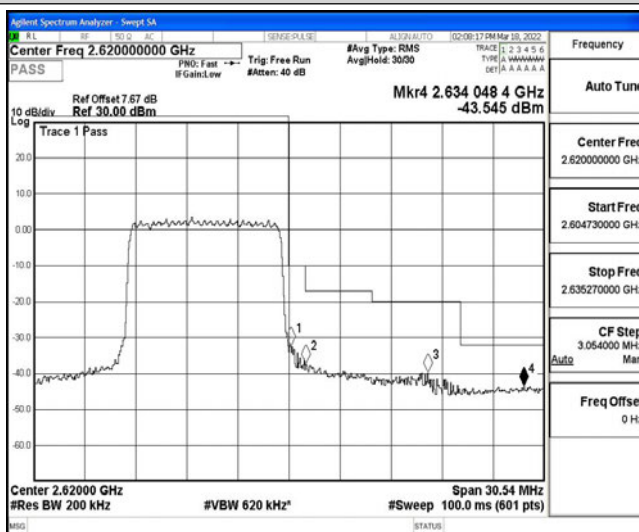

Test Graphs

Band38-5MHz-QPSK-38225-25RB#0

Band38-5MHz-16QAM-37775-25RB#0

Band38-5MHz-16QAM-38225-25RB#0

Band38-10MHz-QPSK-37800-50RB#0

Band38-10MHz-QPSK-38200-50RB#0

Band38-10MHz-16QAM-37800-50RB#0

Band38-10MHz-16QAM-38200-50RB#0