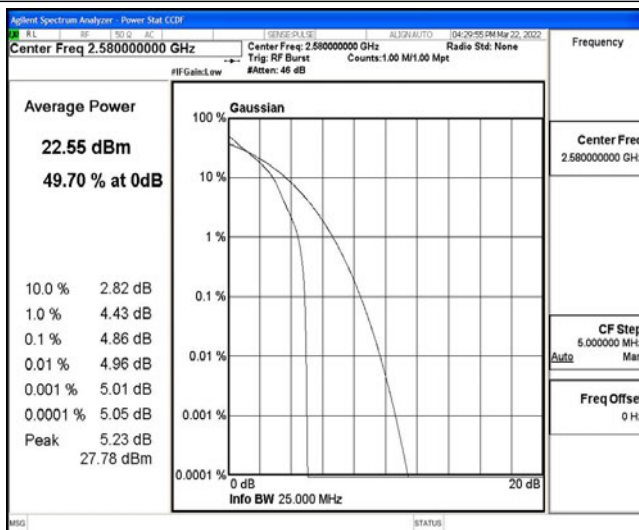

Band38-15MHz-16QAM-37825-75RB#0

Band38-15MHz-16QAM-38000-1RB#0

Band38-15MHz-16QAM-38000-75RB#0

Band38-15MHz-16QAM-38175-1RB#0

Band38-15MHz-16QAM-38175-75RB#0

Band38-20MHz-QPSK-37850-1RB#0

Band38-20MHz-QPSK-37850-100RB#0