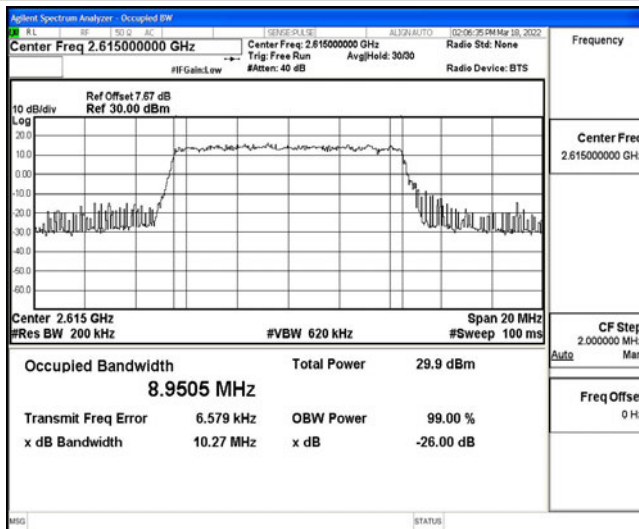

Test Graphs

Band38-5MHz-16QAM-37775-25RB#0

Band38-5MHz-16QAM-38000-25RB#0

Band38-5MHz-16QAM-38225-25RB#0

Band38-10MHz-QPSK-37800-50RB#0

Band38-10MHz-QPSK-38000-50RB#0

Band38-10MHz-QPSK-38200-50RB#0

Band38-10MHz-16QAM-37800-50RB#0