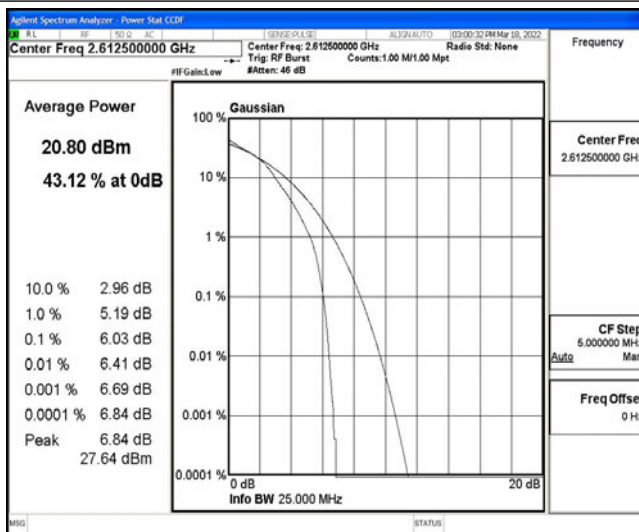

Band38-15MHz-16QAM-37825-75RB#0

Band38-15MHz-16QAM-38000-1RB#0

Band38-15MHz-16QAM-38000-75RB#0

Band38-15MHz-16QAM-38175-1RB#0

Band38-15MHz-16QAM-38175-75RB#0

Band38-20MHz-QPSK-37850-1RB#0

Band38-20MHz-QPSK-37850-100RB#0