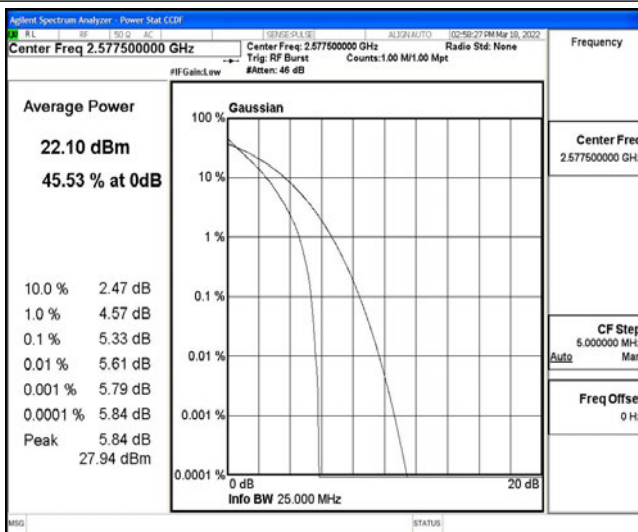

Band38-15MHz-QPSK-37825-75RB#0