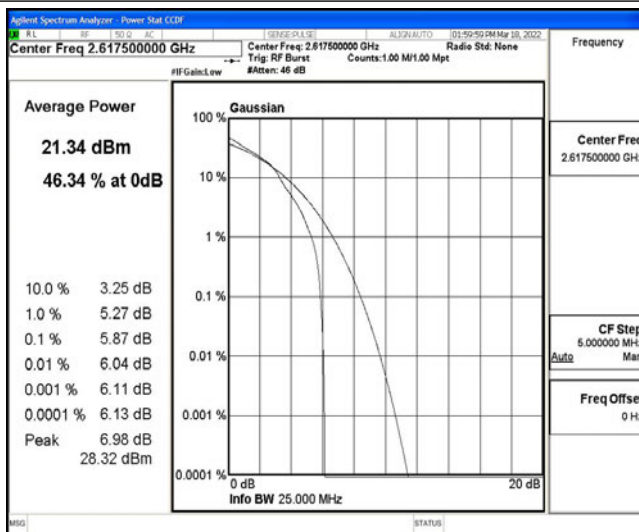

Band38-5MHz-16QAM-38225-1RB#0