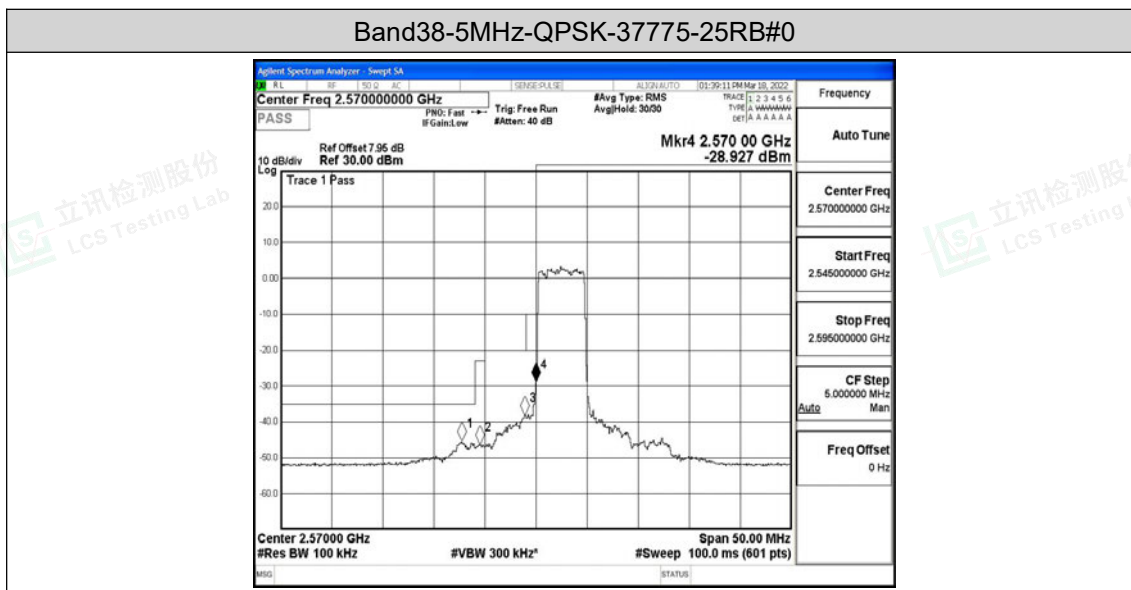

G.4 Band Edge

Test Result

Band	Bandwidth	Modulation	Channel	RB Configuration	Result(dBm)	Verdict
Band38	5MHz	QPSK	37775	25RB#0	-45.49,-46.36,-38.20,-28.93	PASS
Band38	5MHz	QPSK	38225	25RB#0	-30.67,-39.10,-44.97,-44.05	PASS
Band38	5MHz	16QAM	37775	25RB#0	-45.63,-45.64,-38.46,-30.87	PASS
Band38	5MHz	16QAM	38225	25RB#0	-31.32,-39.27,-44.56,-45.07	PASS
Band38	10MHz	QPSK	37800	50RB#0	-44.56,-41.73,-38.17,-31.96	PASS
Band38	10MHz	QPSK	38200	50RB#0	-32.27,-37.33,-39.77,-43.54	PASS
Band38	10MHz	16QAM	37800	50RB#0	-45.28,-41.60,-38.75,-34.70	PASS
Band38	10MHz	16QAM	38200	50RB#0	-31.88,-38.06,-41.24,-43.02	PASS
Band38	15MHz	QPSK	37825	75RB#0	-42.78,-40.66,-36.05,-33.50	PASS
Band38	15MHz	QPSK	38175	75RB#0	-32.87,-34.83,-39.79,-41.89	PASS
Band38	15MHz	16QAM	37825	75RB#0	-43.78,-39.38,-35.40,-34.58	PASS
Band38	15MHz	16QAM	38175	75RB#0	-33.81,-36.38,-39.70,-42.94	PASS
Band38	20MHz	QPSK	37850	100RB#0	-44.00,-38.99,-36.79,-34.77	PASS
Band38	20MHz	QPSK	38150	100RB#0	-35.61,-38.52,-40.01,-42.69	PASS
Band38	20MHz	16QAM	37850	100RB#0	-45.32,-39.43,-38.20,-37.62	PASS
Band38	20MHz	16QAM	38150	100RB#0	-38.59,-38.90,-39.98,-43.17	PASS

Test Graphs