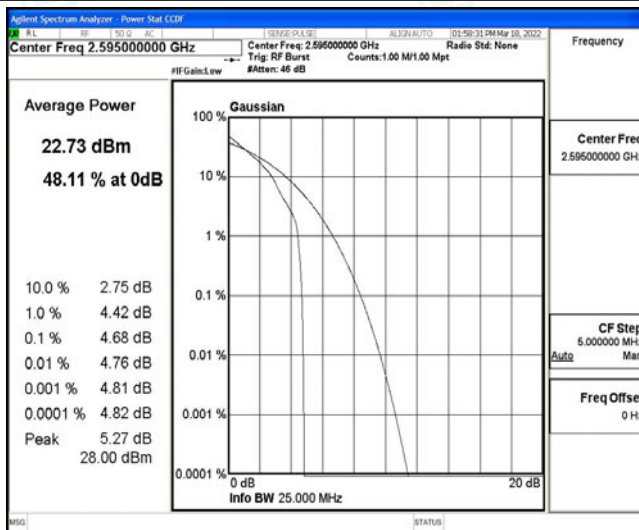

Band38-5MHz-QPSK-38000-25RB#0