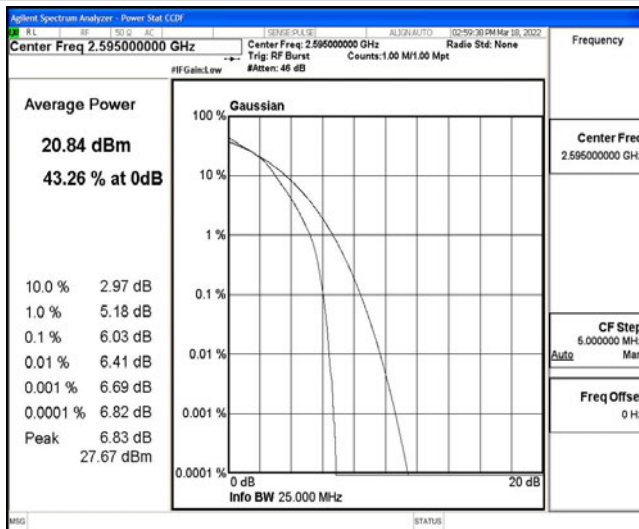

Band38-15MHz-16QAM-37825-75RB#0

Band38-15MHz-16QAM-38000-1RB#0

Band38-15MHz-16QAM-38000-75RB#0

Band38-15MHz-16QAM-38175-1RB#0

Band38-15MHz-16QAM-38175-75RB#0

Band38-20MHz-QPSK-37850-1RB#0

Band38-20MHz-QPSK-37850-100RB#0