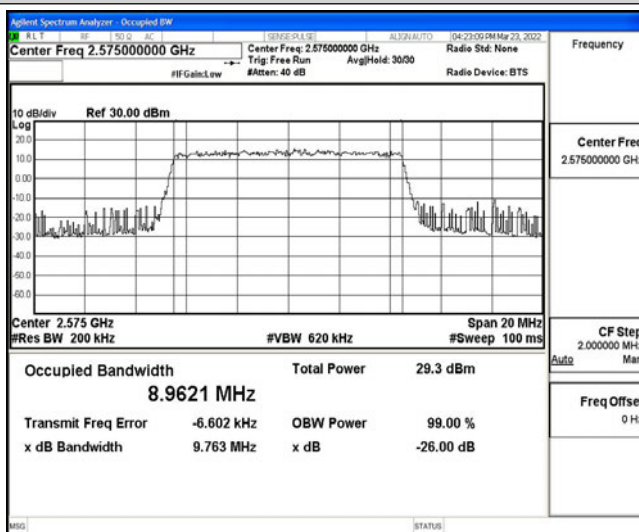

Test Graphs

Band38-5MHz-16QAM-37775-25RB#0

Band38-5MHz-16QAM-38000-25RB#0

Band38-5MHz-16QAM-38225-25RB#0

Band38-10MHz-QPSK-37800-50RB#0

Band38-10MHz-QPSK-38000-50RB#0

Band38-10MHz-QPSK-38200-50RB#0

Band38-10MHz-16QAM-37800-50RB#0