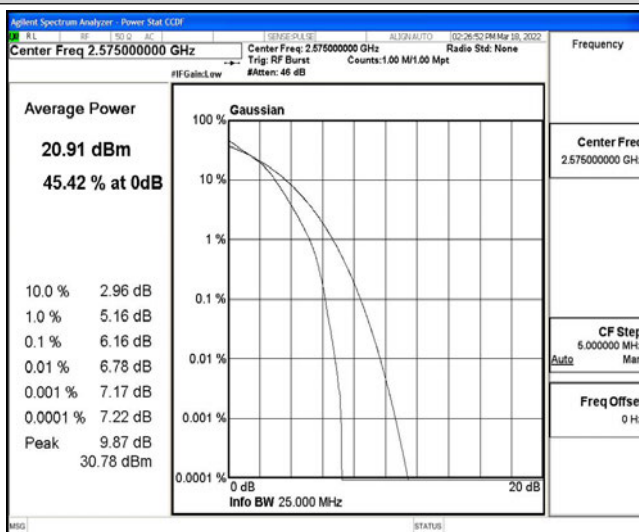

Band38-10MHz-QPSK-38200-50RB#0

Band38-10MHz-16QAM-37800-1RB#0

Band38-10MHz-16QAM-37800-50RB#0

Band38-10MHz-16QAM-38000-1RB#0

Band38-10MHz-16QAM-38000-50RB#0

Band38-10MHz-16QAM-38200-1RB#0

Band38-10MHz-16QAM-38200-50RB#0