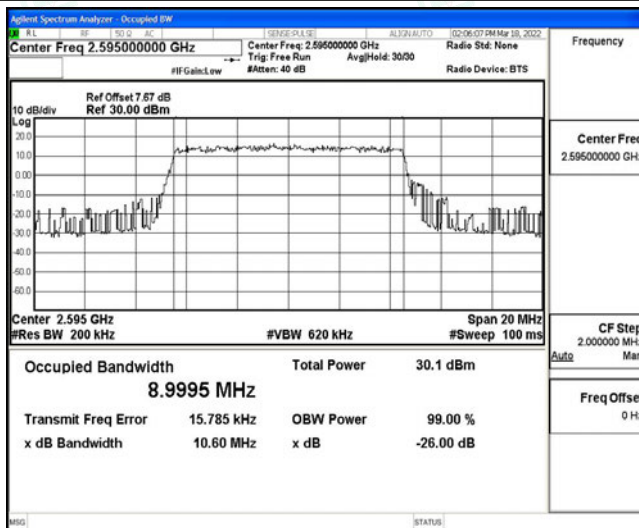

Test Graphs

Band38-5MHz-16QAM-37775-25RB#0

Band38-5MHz-16QAM-38000-25RB#0

Band38-5MHz-16QAM-38225-25RB#0

Band38-10MHz-QPSK-37800-50RB#0

Band38-10MHz-QPSK-38000-50RB#0

Band38-10MHz-QPSK-38200-50RB#0

Band38-10MHz-16QAM-37800-50RB#0