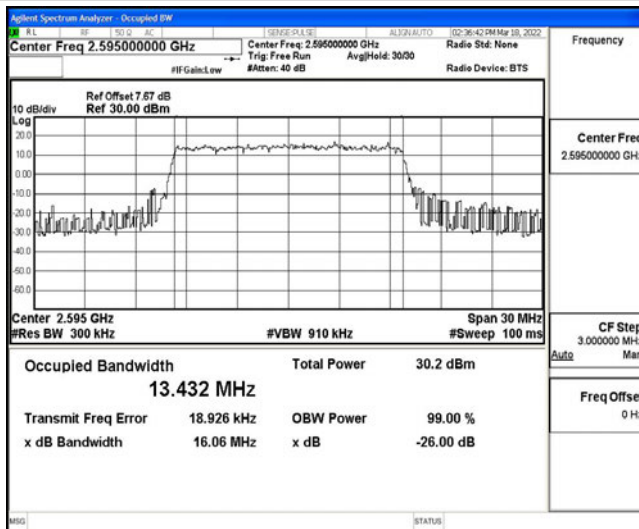

Band38-10MHz-16QAM-38000-50RB#0

Band38-10MHz-16QAM-38200-50RB#0

Band38-15MHz-QPSK-37825-75RB#0

Band38-15MHz-QPSK-38000-75RB#0

Band38-15MHz-QPSK-38175-75RB#0

Band38-15MHz-16QAM-37825-75RB#0

Band38-15MHz-16QAM-38000-75RB#0