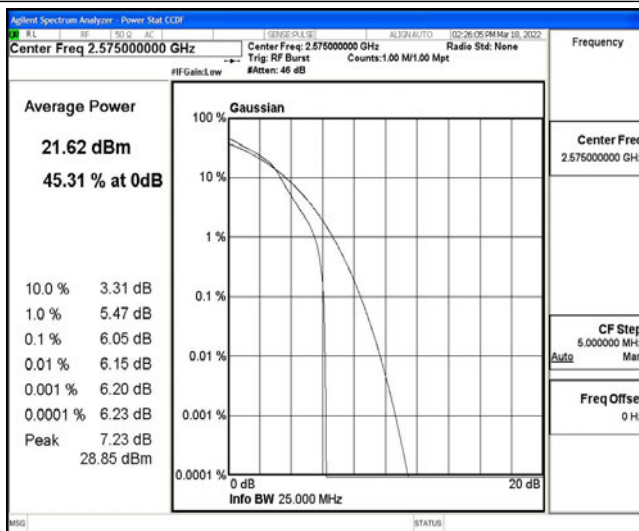

Band38-10MHz-16QAM-37800-1RB#0

Band38-10MHz-16QAM-37800-50RB#0