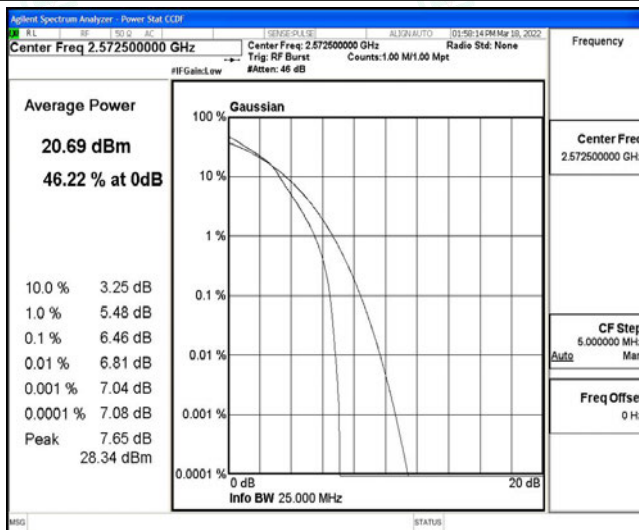

Test Graphs

Band38-5MHz-QPSK-38000-25RB#0

Band38-5MHz-QPSK-38225-1RB#0

Band38-5MHz-QPSK-38225-25RB#0

Band38-5MHz-16QAM-37775-1RB#0

Band38-5MHz-16QAM-37775-25RB#0

Band38-5MHz-16QAM-38000-1RB#0

Band38-5MHz-16QAM-38000-25RB#0