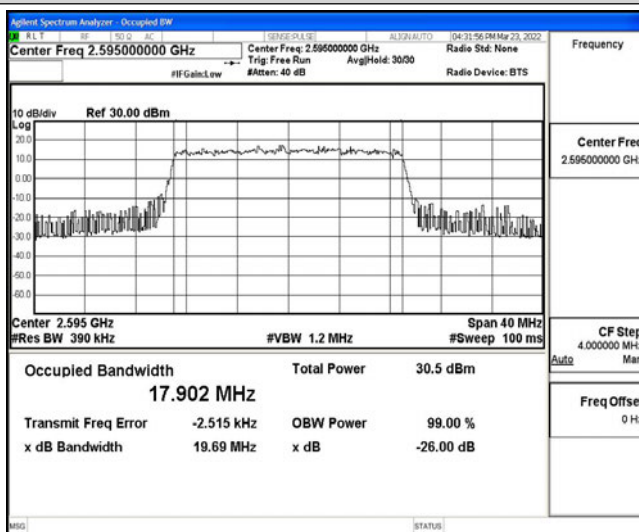

Band38-15MHz-16QAM-38175-75RB#0

Band38-20MHz-QPSK-37850-100RB#0

Band38-20MHz-QPSK-38000-100RB#0

Band38-20MHz-QPSK-38150-100RB#0

Band38-20MHz-16QAM-37850-100RB#0

Band38-20MHz-16QAM-38000-100RB#0

Band38-20MHz-16QAM-38150-100RB#0