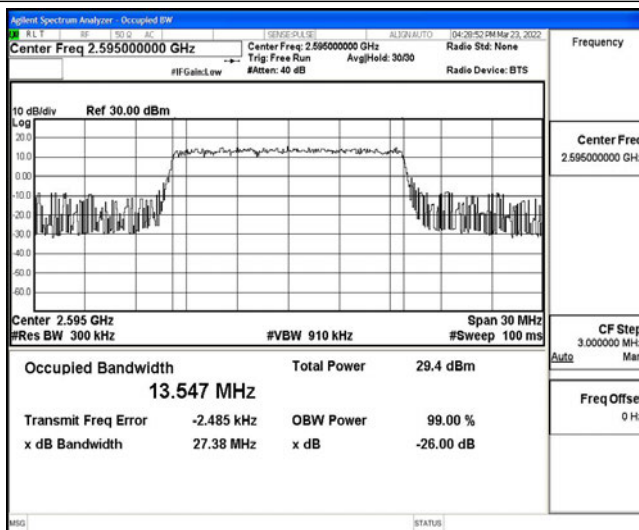

Band38-10MHz-16QAM-38000-50RB#0

Band38-10MHz-16QAM-38200-50RB#0

Band38-15MHz-QPSK-37825-75RB#0

Band38-15MHz-QPSK-38000-75RB#0

Band38-15MHz-QPSK-38175-75RB#0

Band38-15MHz-16QAM-37825-75RB#0

Band38-15MHz-16QAM-38000-75RB#0