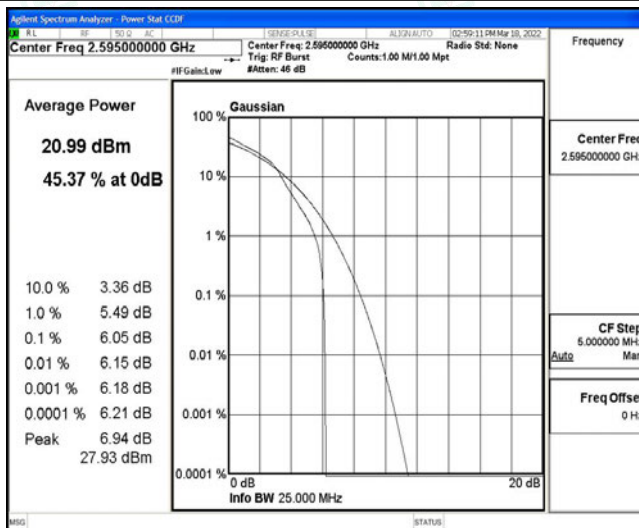

Band38-15MHz-16QAM-38000-75RB#0