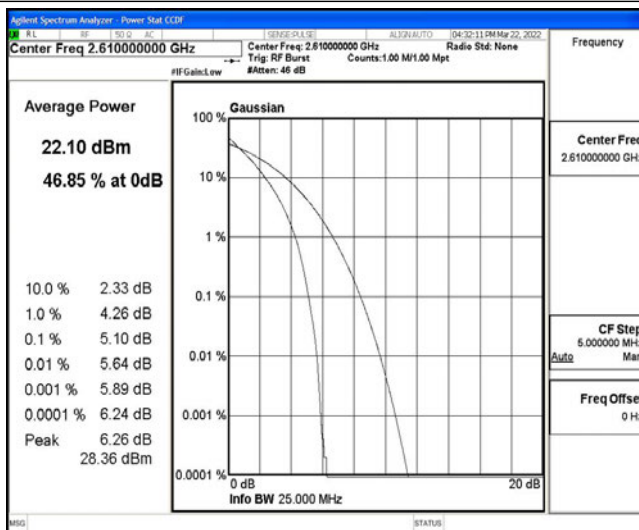

Band38-20MHz-QPSK-38150-100RB#0

Band38-20MHz-16QAM-37850-1RB#0