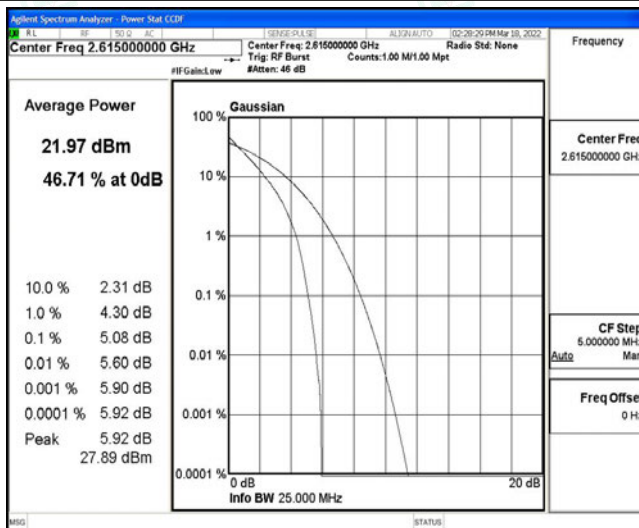

Band38-10MHz-16QAM-37800-1RB#0