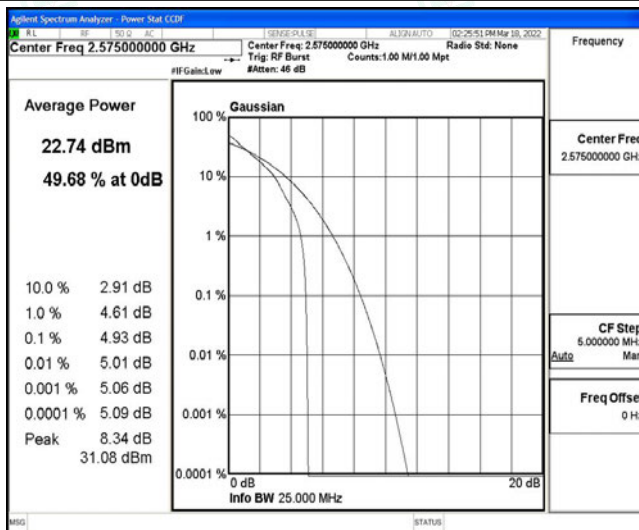

Band38-10MHz-QPSK-37800-50RB#0