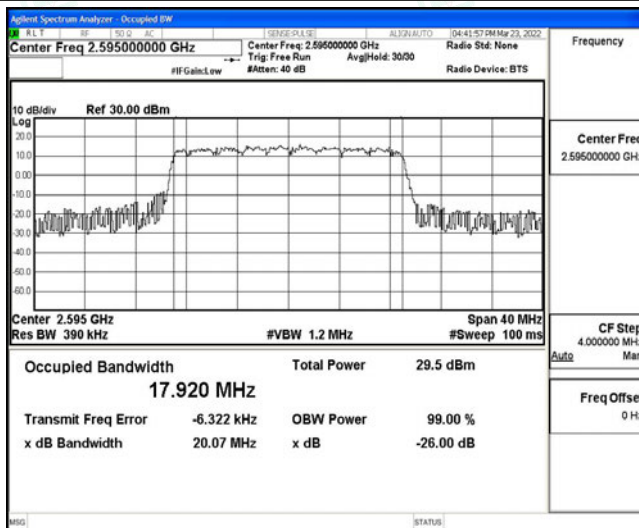

Band38-15MHz-16QAM-38175-75RB#0

Band38-20MHz-QPSK-37850-100RB#0

Band38-20MHz-QPSK-38000-100RB#0

Band38-20MHz-QPSK-38150-100RB#0

Band38-20MHz-16QAM-37850-100RB#0

Band38-20MHz-16QAM-38000-100RB#0

Band38-20MHz-16QAM-38150-100RB#0