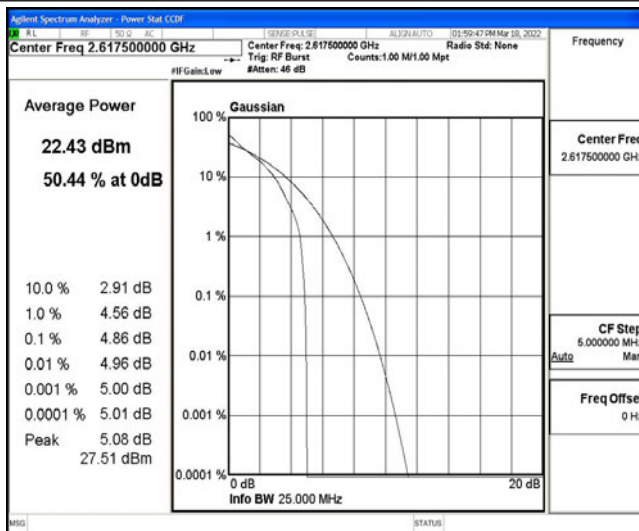

Test Graphs

Band38-5MHz-QPSK-38000-25RB#0

Band38-5MHz-QPSK-38225-1RB#0

Band38-5MHz-QPSK-38225-25RB#0

Band38-5MHz-16QAM-37775-1RB#0

Band38-5MHz-16QAM-37775-25RB#0

Band38-5MHz-16QAM-38000-1RB#0

Band38-5MHz-16QAM-38000-25RB#0