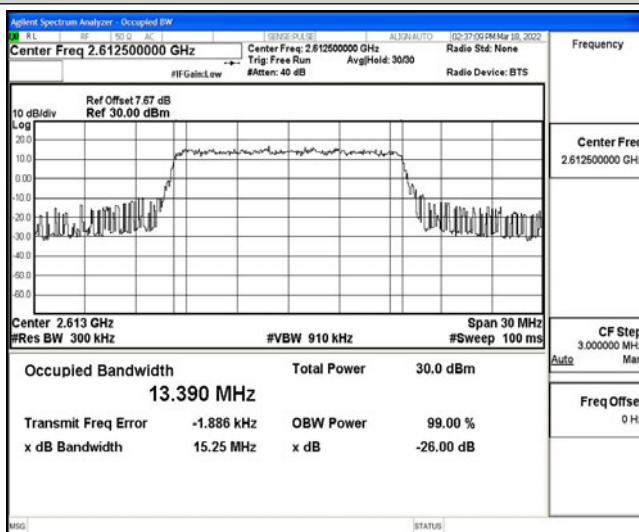

Band38-10MHz-16QAM-38000-50RB#0

Band38-10MHz-16QAM-38200-50RB#0

Band38-15MHz-QPSK-37825-75RB#0

Band38-15MHz-QPSK-38000-75RB#0

Band38-15MHz-QPSK-38175-75RB#0

Band38-15MHz-16QAM-37825-75RB#0

Band38-15MHz-16QAM-38000-75RB#0