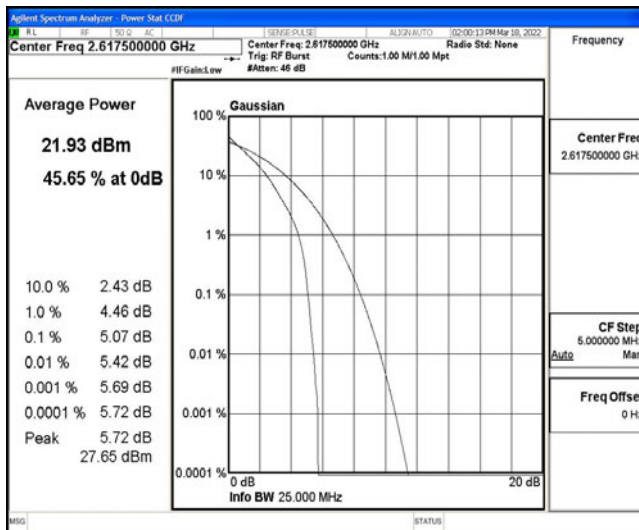

Test Graphs

Band38-5MHz-QPSK-38000-25RB#0

Band38-5MHz-QPSK-38225-1RB#0

Band38-5MHz-QPSK-38225-25RB#0

Band38-5MHz-16QAM-37775-1RB#0

Band38-5MHz-16QAM-37775-25RB#0

Band38-5MHz-16QAM-38000-1RB#0

Band38-5MHz-16QAM-38000-25RB#0