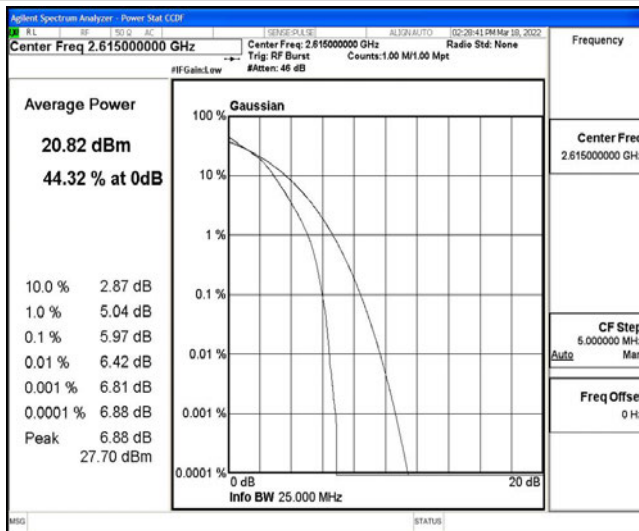

Band38-10MHz-QPSK-38200-50RB#0

Band38-10MHz-16QAM-37800-1RB#0

Band38-10MHz-16QAM-37800-50RB#0

Band38-10MHz-16QAM-38000-1RB#0

Band38-10MHz-16QAM-38000-50RB#0

Band38-10MHz-16QAM-38200-1RB#0

Band38-10MHz-16QAM-38200-50RB#0