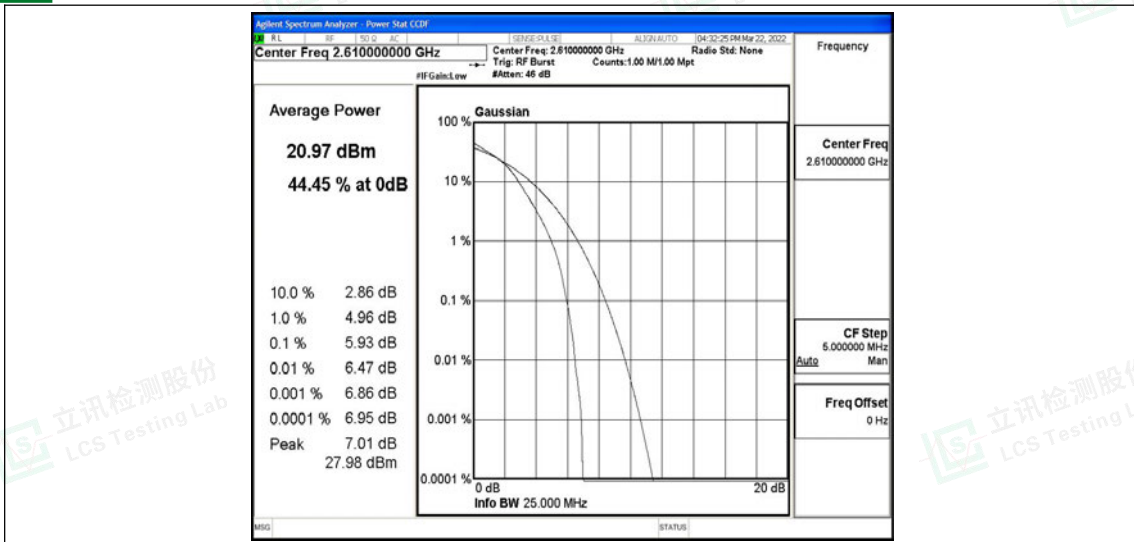

Band38-20MHz-16QAM-38000-100RB#0

Band38-20MHz-16QAM-38150-1RB#0

Band38-20MHz-16QAM-38150-100RB#0

G.3 26dB Bandwidth and Occupied Bandwidth

Test Result

Band	Bandwidth	Modulation	Channel	RB Configuration	Occupied Bandwidth (MHz)	26dB Bandwidth (MHz)	Verdict
Band38	5MHz	QPSK	37775	25RB#0	4.4969	5.014	PASS
Band38	5MHz	QPSK	38000	25RB#0	4.4962	5.010	PASS
Band38	5MHz	QPSK	38225	25RB#0	4.4958	4.988	PASS
Band38	5MHz	16QAM	37775	25RB#0	4.4934	4.991	PASS
Band38	5MHz	16QAM	38000	25RB#0	4.5005	5.127	PASS
Band38	5MHz	16QAM	38225	25RB#0	4.4877	4.917	PASS
Band38	10MHz	QPSK	37800	50RB#0	8.9940	10.42	PASS
Band38	10MHz	QPSK	38000	50RB#0	8.9995	10.60	PASS
Band38	10MHz	QPSK	38200	50RB#0	8.9505	10.27	PASS
Band38	10MHz	16QAM	37800	50RB#0	8.9621	9.763	PASS
Band38	10MHz	16QAM	38000	50RB#0	8.9760	10.08	PASS
Band38	10MHz	16QAM	38200	50RB#0	8.9756	9.671	PASS
Band38	15MHz	QPSK	37825	75RB#0	13.424	16.23	PASS
Band38	15MHz	QPSK	38000	75RB#0	13.432	16.06	PASS
Band38	15MHz	QPSK	38175	75RB#0	13.390	15.25	PASS
Band38	15MHz	16QAM	37825	75RB#0	13.436	15.92	PASS
Band38	15MHz	16QAM	38000	75RB#0	13.547	27.38	PASS
Band38	15MHz	16QAM	38175	75RB#0	13.481	23.17	PASS
Band38	20MHz	QPSK	37850	100RB#0	17.832	19.25	PASS
Band38	20MHz	QPSK	38000	100RB#0	17.902	19.69	PASS
Band38	20MHz	QPSK	38150	100RB#0	17.834	19.44	PASS
Band38	20MHz	16QAM	37850	100RB#0	17.894	19.99	PASS
Band38	20MHz	16QAM	38000	100RB#0	17.920	20.07	PASS
Band38	20MHz	16QAM	38150	100RB#0	17.934	20.32	PASS