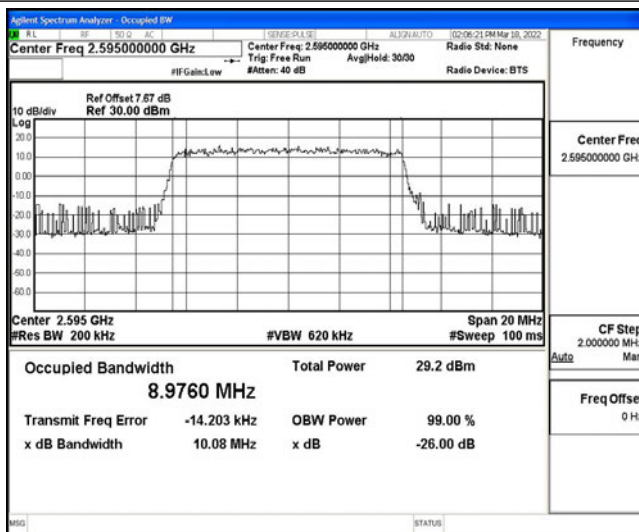

Band38-10MHz-16QAM-38000-50RB#0