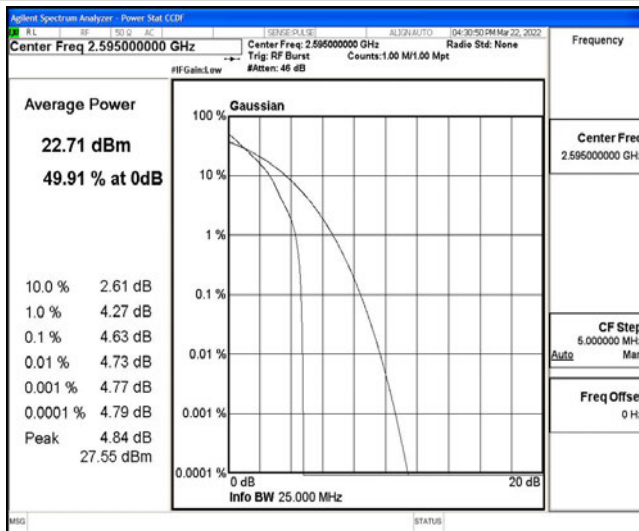

Band38-20MHz-QPSK-38000-1RB#0

Band38-20MHz-QPSK-38000-100RB#0