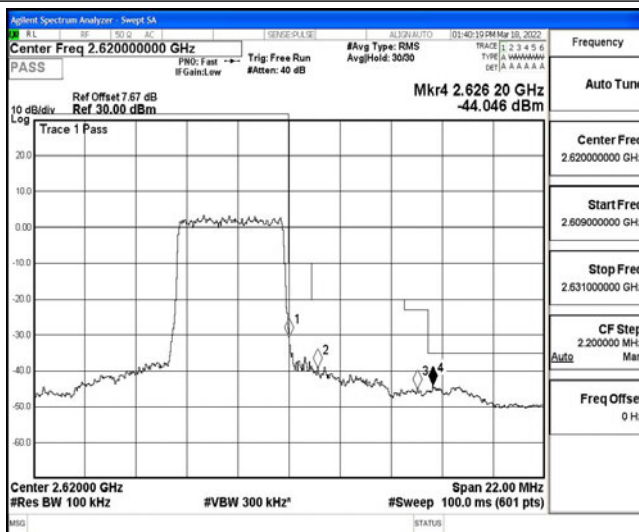

Band38-5MHz-QPSK-38225-25RB#0