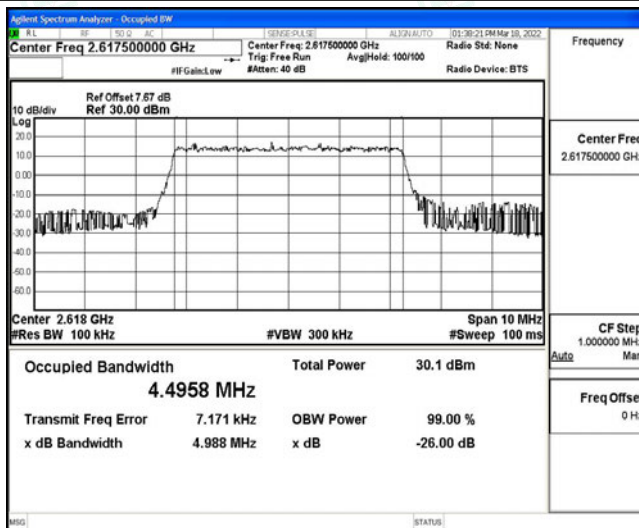

Band38-5MHz-16QAM-37775-25RB#0