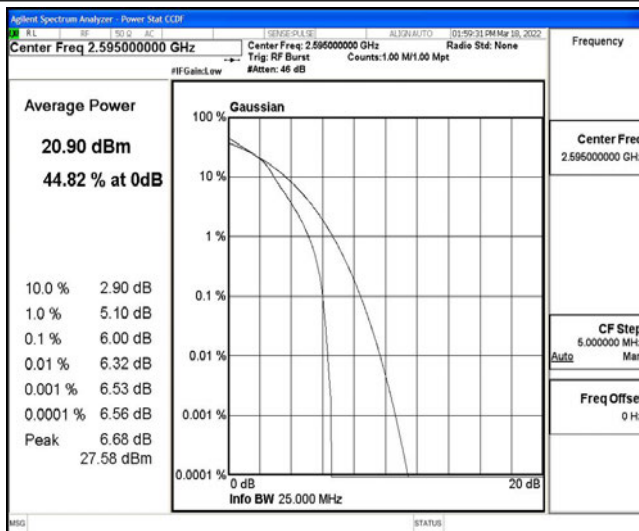

Test Graphs

Band38-5MHz-QPSK-38000-25RB#0

Band38-5MHz-QPSK-38225-1RB#0

Band38-5MHz-QPSK-38225-25RB#0

Band38-5MHz-16QAM-37775-1RB#0

Band38-5MHz-16QAM-37775-25RB#0

Band38-5MHz-16QAM-38000-1RB#0

Band38-5MHz-16QAM-38000-25RB#0