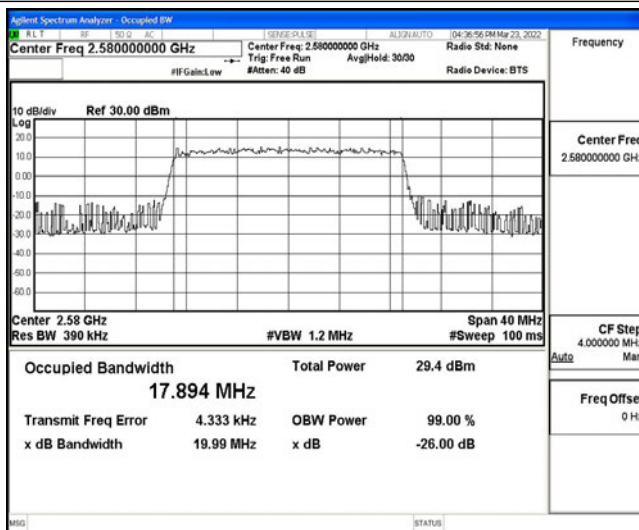

Band38-15MHz-16QAM-38175-75RB#0

Band38-20MHz-QPSK-37850-100RB#0

Band38-20MHz-QPSK-38000-100RB#0

Band38-20MHz-QPSK-38150-100RB#0

Band38-20MHz-16QAM-37850-100RB#0

Band38-20MHz-16QAM-38000-100RB#0

Band38-20MHz-16QAM-38150-100RB#0