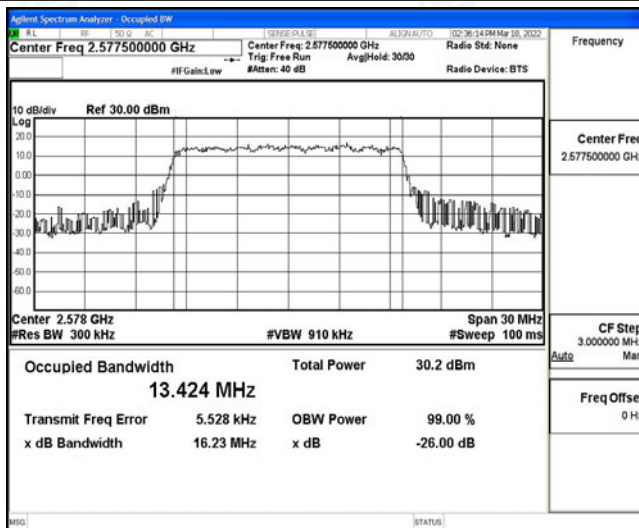

Band38-10MHz-16QAM-38000-50RB#0

Band38-10MHz-16QAM-38200-50RB#0

Band38-15MHz-QPSK-37825-75RB#0

Band38-15MHz-QPSK-38000-75RB#0

Band38-15MHz-QPSK-38175-75RB#0

Band38-15MHz-16QAM-37825-75RB#0

Band38-15MHz-16QAM-38000-75RB#0