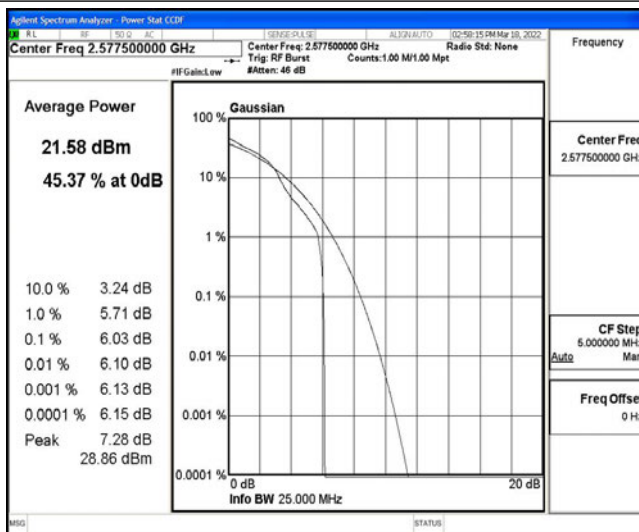

Band38-15MHz-QPSK-37825-1RB#0

Band38-15MHz-QPSK-37825-75RB#0

Band38-15MHz-QPSK-38000-1RB#0

Band38-15MHz-QPSK-38000-75RB#0

Band38-15MHz-QPSK-38175-1RB#0

Band38-15MHz-QPSK-38175-75RB#0

Band38-15MHz-16QAM-37825-1RB#0