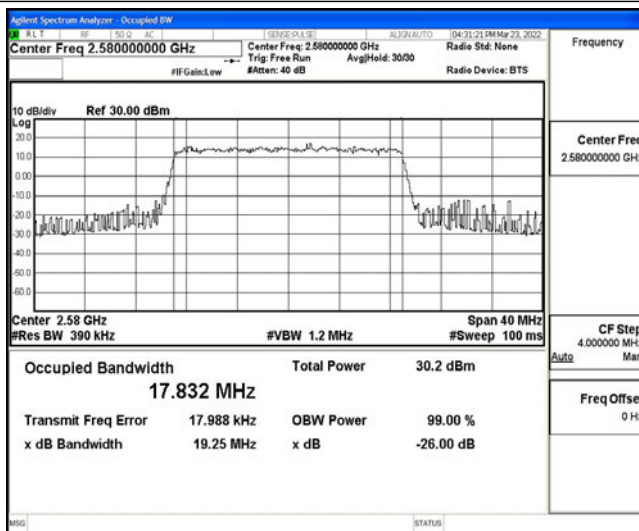

Band38-20MHz-QPSK-37850-100RB#0

Band38-20MHz-QPSK-38000-100RB#0