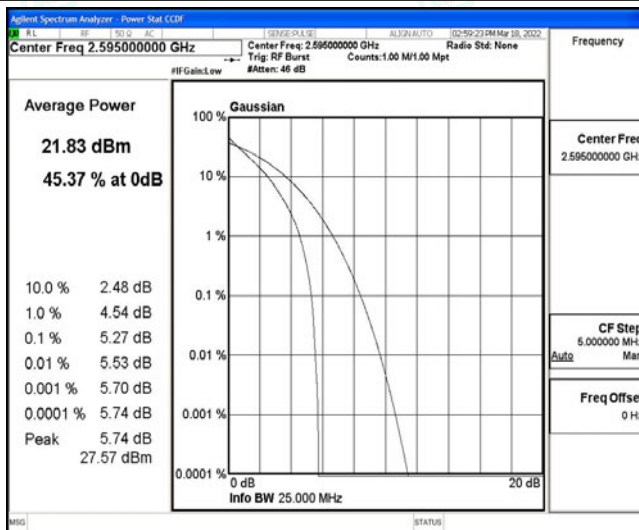

Band38-15MHz-QPSK-37825-1RB#0

Band38-15MHz-QPSK-37825-75RB#0

Band38-15MHz-QPSK-38000-1RB#0

Band38-15MHz-QPSK-38000-75RB#0

Band38-15MHz-QPSK-38175-1RB#0

Band38-15MHz-QPSK-38175-75RB#0

Band38-15MHz-16QAM-37825-1RB#0