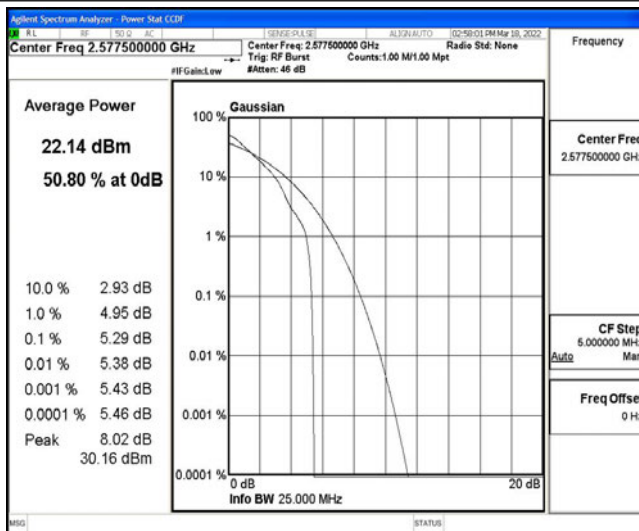

Band38-15MHz-QPSK-37825-1RB#0