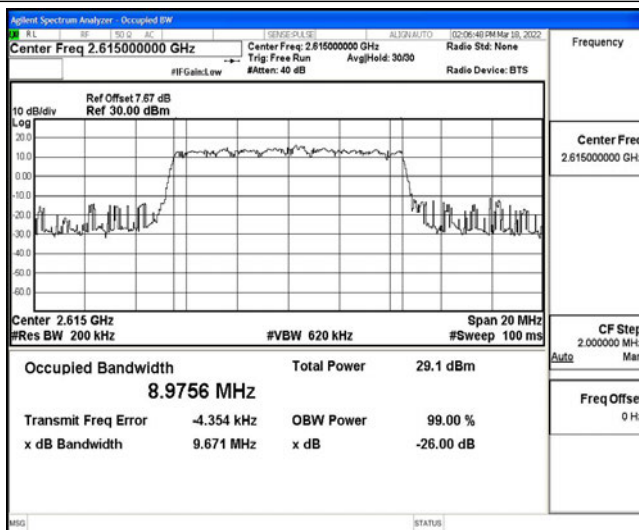

Band38-10MHz-16QAM-38200-50RB#0

Band38-15MHz-QPSK-37825-75RB#0