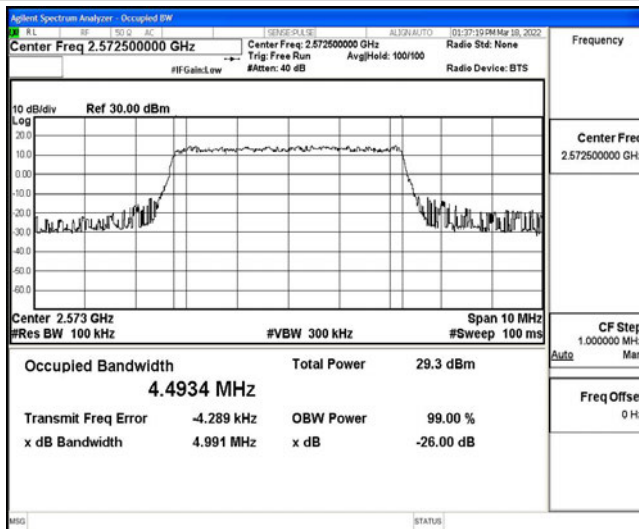

Band38-5MHz-16QAM-37775-25RB#0

Band38-5MHz-16QAM-38000-25RB#0