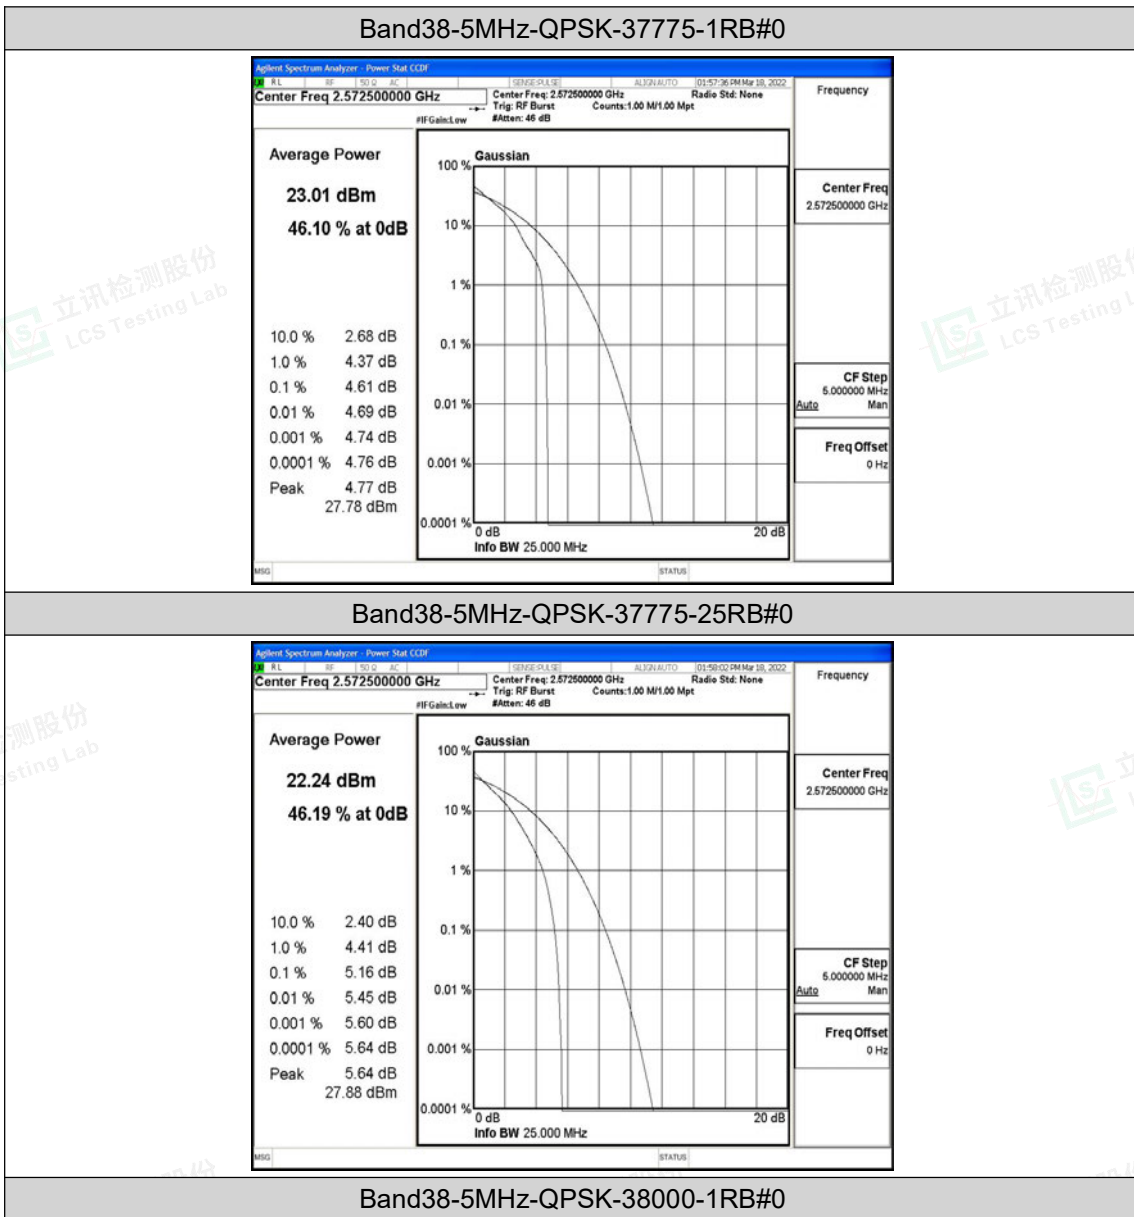

Test Graphs