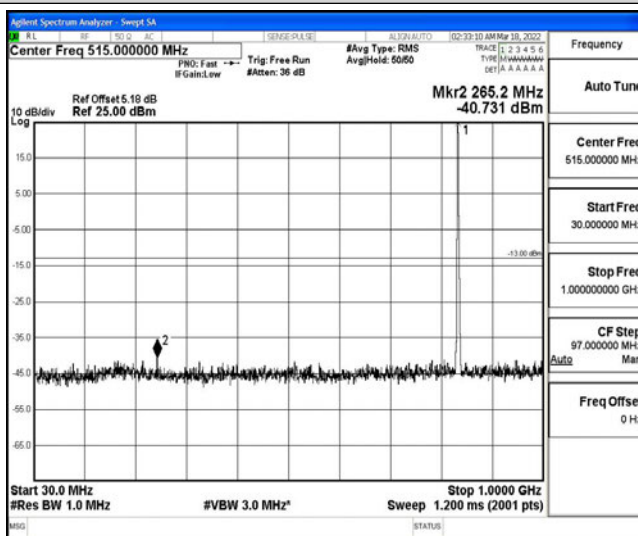

Band5-1.4MHz-16QAM-20525-1RB#0-Range1:0.009~0.15MHz

Band5-1.4MHz-16QAM-20525-1RB#0-Range2:0.15~30MHz

Band5-1.4MHz-16QAM-20525-1RB#0-Range3:30~1000MHz

Band5-1.4MHz-16QAM-20525-1RB#0-Range4:1000~10000MHz

Band5-1.4MHz-16QAM-20643-1RB#0-Range1:0.009~0.15MHz