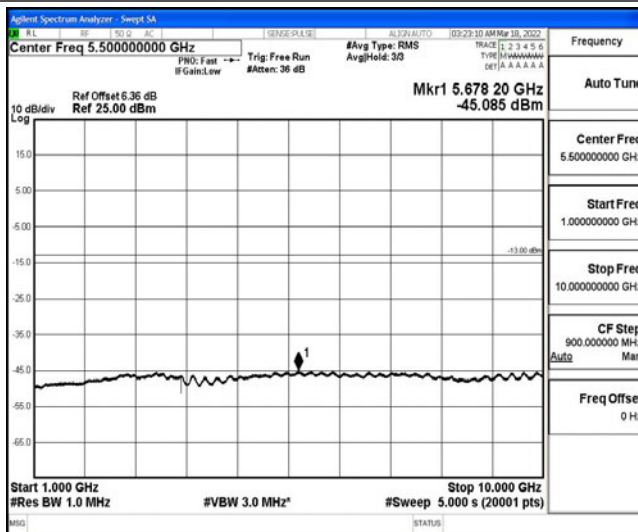

Band5-5MHz-16QAM-20625-1RB#0-Range4:1000~10000MHz