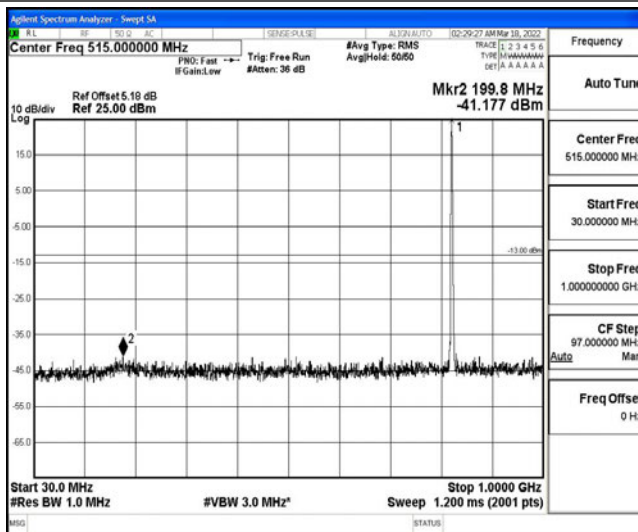

Band5-1.4MHz-QPSK-20407-1RB#0-Range3:30~1000MHz