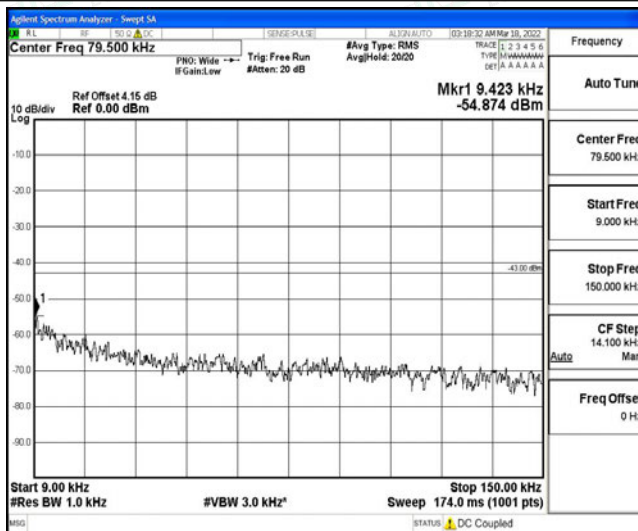

Band5-5MHz-QPSK-20525-1RB#0-Range1:0.009~0.15MHz