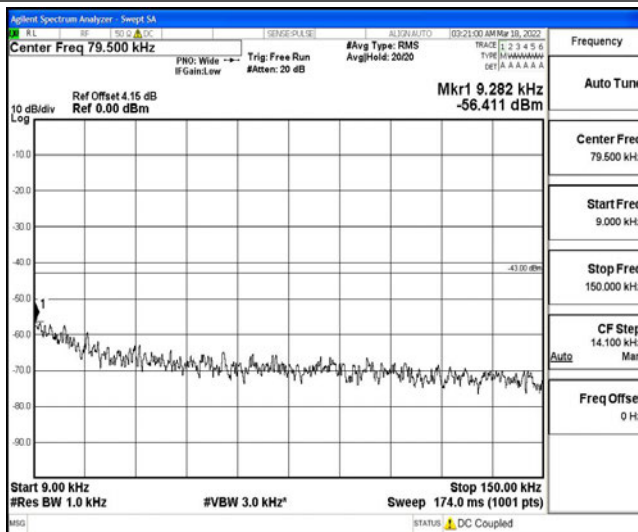

Band5-5MHz-QPSK-20625-1RB#0-Range1:0.009~0.15MHz