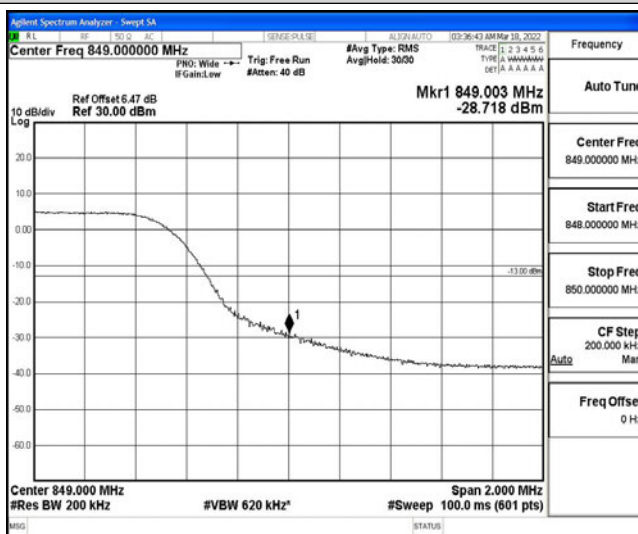

Band5-10MHz-16QAM-20450-50RB#0

Band5-10MHz-16QAM-20600-50RB#0

F.5 Conducted Spurious Emission

Test Result

Band	Bandwidth	Modulation	Channel	RB Configuration	Frequency Range	Result (dBm)	Verdict
Band5	1.4MHz	QPSK	20407	1RB#0	Range1:0.009~0.15MHz	-52.51	PASS
Band5	1.4MHz	QPSK	20407	1RB#0	Range2:0.15~30MHz	-49.84	PASS
Band5	1.4MHz	QPSK	20407	1RB#0	Range3:30~1000MHz	-41.18	PASS
Band5	1.4MHz	QPSK	20407	1RB#0	Range4:1000~10000MHz	-45.05	PASS
Band5	1.4MHz	QPSK	20525	1RB#0	Range1:0.009~0.15MHz	-53.4	PASS
Band5	1.4MHz	QPSK	20525	1RB#0	Range2:0.15~30MHz	-52.3	PASS
Band5	1.4MHz	QPSK	20525	1RB#0	Range3:30~1000MHz	-40.96	PASS
Band5	1.4MHz	QPSK	20525	1RB#0	Range4:1000~10000MHz	-45.15	PASS
Band5	1.4MHz	QPSK	20643	1RB#0	Range1:0.009~0.15MHz	-54.92	PASS
Band5	1.4MHz	QPSK	20643	1RB#0	Range2:0.15~30MHz	-49.02	PASS
Band5	1.4MHz	QPSK	20643	1RB#0	Range3:30~1000MHz	-40.47	PASS
Band5	1.4MHz	QPSK	20643	1RB#0	Range4:1000~10000MHz	-45.06	PASS
Band5	1.4MHz	16QAM	20407	1RB#0	Range1:0.009~0.15MHz	-55.08	PASS
Band5	1.4MHz	16QAM	20407	1RB#0	Range2:0.15~30MHz	-50.76	PASS
Band5	1.4MHz	16QAM	20407	1RB#0	Range3:30~1000MHz	-40.49	PASS
Band5	1.4MHz	16QAM	20407	1RB#0	Range4:1000~10000MHz	-44.91	PASS
Band5	1.4MHz	16QAM	20525	1RB#0	Range1:0.009~0.15MHz	-55.82	PASS
Band5	1.4MHz	16QAM	20525	1RB#0	Range2:0.15~30MHz	-51.55	PASS
Band5	1.4MHz	16QAM	20525	1RB#0	Range3:30~1000MHz	-40.73	PASS
Band5	1.4MHz	16QAM	20525	1RB#0	Range4:1000~10000MHz	-45.14	PASS
Band5	1.4MHz	16QAM	20643	1RB#0	Range1:0.009~0.15MHz	-55.72	PASS
Band5	1.4MHz	16QAM	20643	1RB#0	Range2:0.15~30MHz	-51.48	PASS
Band5	1.4MHz	16QAM	20643	1RB#0	Range3:30~1000MHz	-41.12	PASS
Band5	1.4MHz	16QAM	20643	1RB#0	Range4:1000~10000MHz	-45.1	PASS
Band5	3MHz	QPSK	20415	1RB#0	Range1:0.009~0.15MHz	-54.12	PASS
Band5	3MHz	QPSK	20415	1RB#0	Range2:0.15~30MHz	-52.19	PASS
Band5	3MHz	QPSK	20415	1RB#0	Range3:30~1000MHz	-41.06	PASS
Band5	3MHz	QPSK	20415	1RB#0	Range4:1000~10000MHz	-45.11	PASS
Band5	3MHz	QPSK	20525	1RB#0	Range1:0.009~0.15MHz	-56.56	PASS
Band5	3MHz	QPSK	20525	1RB#0	Range2:0.15~30MHz	-52.03	PASS
Band5	3MHz	QPSK	20525	1RB#0	Range3:30~1000MHz	-41.2	PASS
Band5	3MHz	QPSK	20525	1RB#0	Range4:1000~10000MHz	-44.95	PASS
Band5	3MHz	QPSK	20635	1RB#0	Range1:0.009~0.15MHz	-55.16	PASS