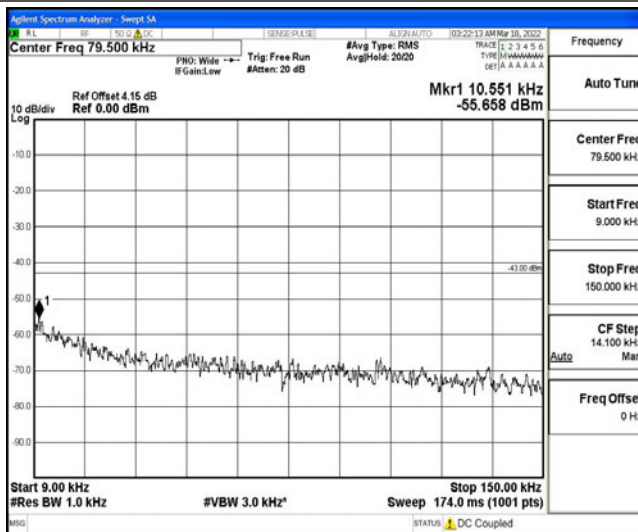

Band5-5MHz-16QAM-20525-1RB#0-Range3:30~1000MHz

Band5-5MHz-16QAM-20525-1RB#0-Range4:1000~10000MHz

Band5-5MHz-16QAM-20625-1RB#0-Range1:0.009~0.15MHz

Band5-5MHz-16QAM-20625-1RB#0-Range2:0.15~30MHz

Band5-5MHz-16QAM-20625-1RB#0-Range3:30~1000MHz