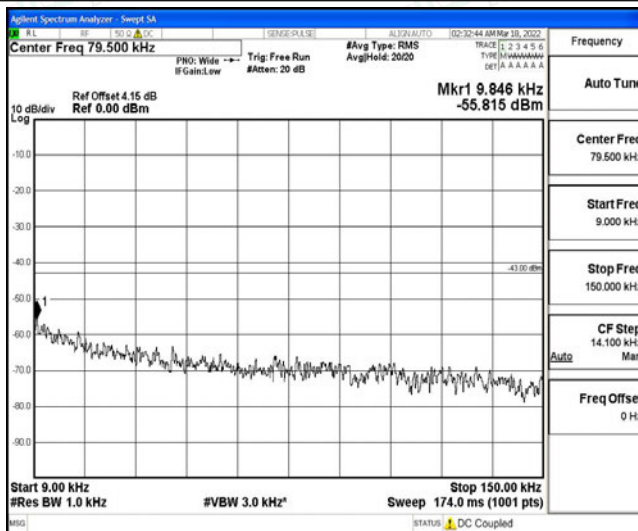

Band5-1.4MHz-16QAM-20525-1RB#0-Range1:0.009~0.15MHz