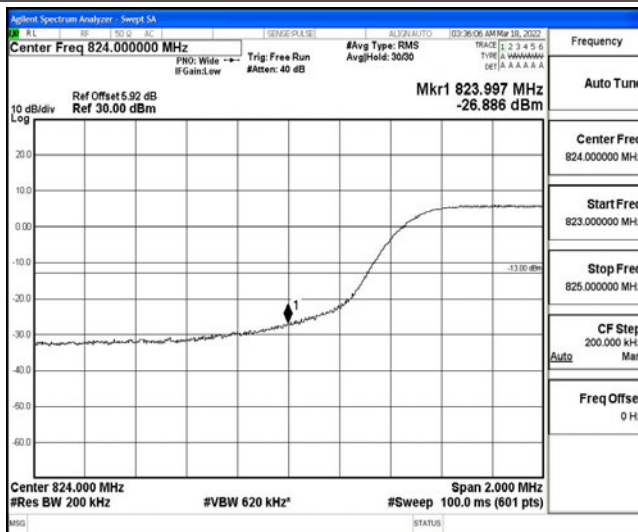

Band5-10MHz-16QAM-20450-50RB#0

Band5-10MHz-16QAM-20600-50RB#0

F.5 Conducted Spurious Emission

Test Result

Band	Bandwidth	Modulation	Channel	RB Configuration	Frequency Range	Result (dBm)	Verdict
Band5	1.4MHz	QPSK	20407	1RB#0	Range1:0.009~0.15MHz	-52.51	PASS
Band5	1.4MHz	QPSK	20407	1RB#0	Range2:0.15~30MHz	-49.84	PASS
Band5	1.4MHz	QPSK	20407	1RB#0	Range3:30~1000MHz	-41.18	PASS
Band5	1.4MHz	QPSK	20407	1RB#0	Range4:1000~10000MHz	-45.05	PASS
Band5	1.4MHz	QPSK	20525	1RB#0	Range1:0.009~0.15MHz	-53.4	PASS
Band5	1.4MHz	QPSK	20525	1RB#0	Range2:0.15~30MHz	-52.3	PASS
Band5	1.4MHz	QPSK	20525	1RB#0	Range3:30~1000MHz	-40.96	PASS
Band5	1.4MHz	QPSK	20525	1RB#0	Range4:1000~10000MHz	-45.15	PASS
Band5	1.4MHz	QPSK	20643	1RB#0	Range1:0.009~0.15MHz	-54.92	PASS
Band5	1.4MHz	QPSK	20643	1RB#0	Range2:0.15~30MHz	-49.02	PASS
Band5	1.4MHz	QPSK	20643	1RB#0	Range3:30~1000MHz	-40.47	PASS
Band5	1.4MHz	QPSK	20643	1RB#0	Range4:1000~10000MHz	-45.06	PASS
Band5	1.4MHz	16QAM	20407	1RB#0	Range1:0.009~0.15MHz	-55.08	PASS
Band5	1.4MHz	16QAM	20407	1RB#0	Range2:0.15~30MHz	-50.76	PASS
Band5	1.4MHz	16QAM	20407	1RB#0	Range3:30~1000MHz	-40.49	PASS
Band5	1.4MHz	16QAM	20407	1RB#0	Range4:1000~10000MHz	-44.91	PASS
Band5	1.4MHz	16QAM	20525	1RB#0	Range1:0.009~0.15MHz	-55.82	PASS
Band5	1.4MHz	16QAM	20525	1RB#0	Range2:0.15~30MHz	-51.55	PASS
Band5	1.4MHz	16QAM	20525	1RB#0	Range3:30~1000MHz	-40.73	PASS
Band5	1.4MHz	16QAM	20525	1RB#0	Range4:1000~10000MHz	-45.14	PASS
Band5	1.4MHz	16QAM	20643	1RB#0	Range1:0.009~0.15MHz	-55.72	PASS
Band5	1.4MHz	16QAM	20643	1RB#0	Range2:0.15~30MHz	-51.48	PASS
Band5	1.4MHz	16QAM	20643	1RB#0	Range3:30~1000MHz	-41.12	PASS
Band5	1.4MHz	16QAM	20643	1RB#0	Range4:1000~10000MHz	-45.1	PASS
Band5	3MHz	QPSK	20415	1RB#0	Range1:0.009~0.15MHz	-54.12	PASS
Band5	3MHz	QPSK	20415	1RB#0	Range2:0.15~30MHz	-52.19	PASS
Band5	3MHz	QPSK	20415	1RB#0	Range3:30~1000MHz	-41.06	PASS
Band5	3MHz	QPSK	20415	1RB#0	Range4:1000~10000MHz	-45.11	PASS
Band5	3MHz	QPSK	20525	1RB#0	Range1:0.009~0.15MHz	-56.56	PASS
Band5	3MHz	QPSK	20525	1RB#0	Range2:0.15~30MHz	-52.03	PASS
Band5	3MHz	QPSK	20525	1RB#0	Range3:30~1000MHz	-41.2	PASS
Band5	3MHz	QPSK	20525	1RB#0	Range4:1000~10000MHz	-44.95	PASS
Band5	3MHz	QPSK	20635	1RB#0	Range1:0.009~0.15MHz	-55.16	PASS