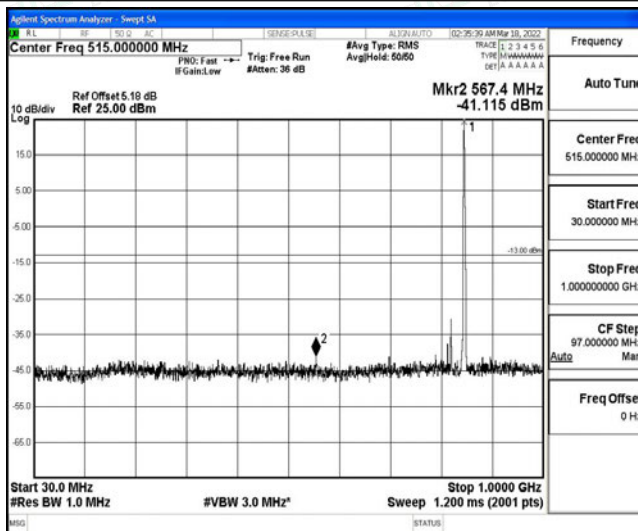

Band5-1.4MHz-16QAM-20643-1RB#0-Range3:30~1000MHz