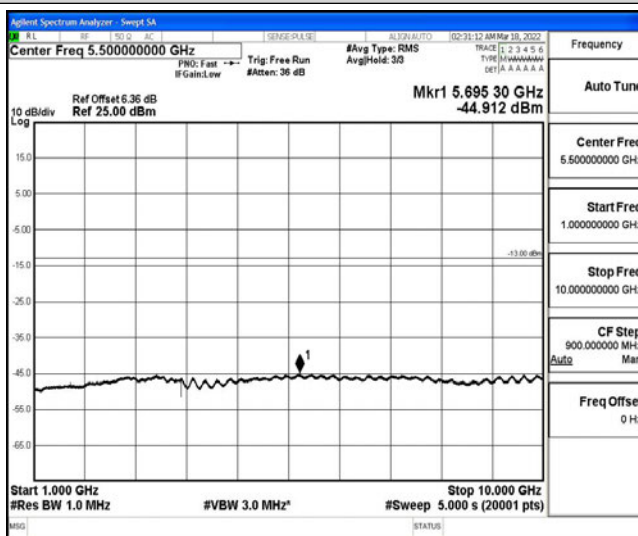

Band5-1.4MHz-QPSK-20643-1RB#0-Range4:1000~10000MHz

Band5-1.4MHz-16QAM-20407-1RB#0-Range1:0.009~0.15MHz

Band5-1.4MHz-16QAM-20407-1RB#0-Range2:0.15~30MHz

Band5-1.4MHz-16QAM-20407-1RB#0-Range3:30~1000MHz

Band5-1.4MHz-16QAM-20407-1RB#0-Range4:1000~10000MHz