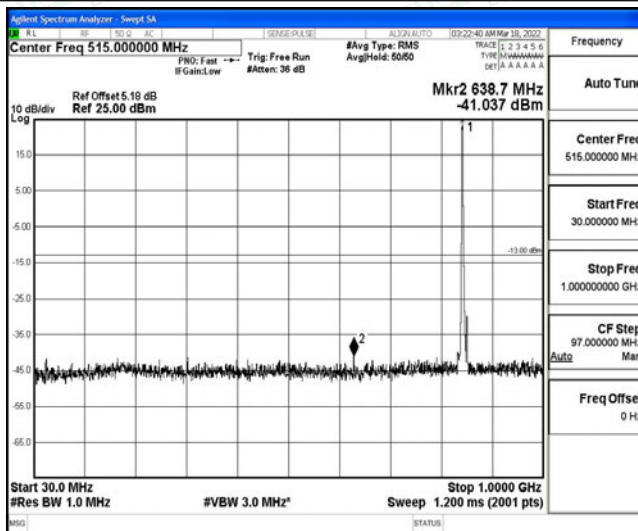

Band5-5MHz-16QAM-20525-1RB#0-Range3:30~1000MHz

Band5-5MHz-16QAM-20525-1RB#0-Range4:1000~10000MHz

Band5-5MHz-16QAM-20625-1RB#0-Range1:0.009~0.15MHz

Band5-5MHz-16QAM-20625-1RB#0-Range2:0.15~30MHz

Band5-5MHz-16QAM-20625-1RB#0-Range3:30~1000MHz