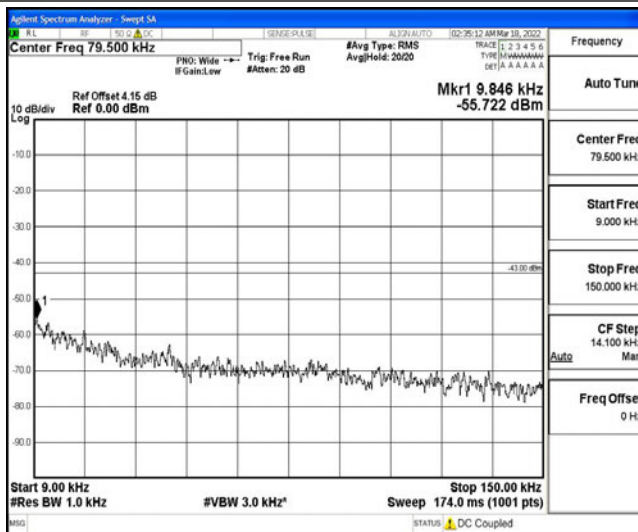

Band5-1.4MHz-16QAM-20525-1RB#0-Range1:0.009~0.15MHz

Band5-1.4MHz-16QAM-20525-1RB#0-Range2:0.15~30MHz

Band5-1.4MHz-16QAM-20525-1RB#0-Range3:30~1000MHz

Band5-1.4MHz-16QAM-20525-1RB#0-Range4:1000~10000MHz

Band5-1.4MHz-16QAM-20643-1RB#0-Range1:0.009~0.15MHz