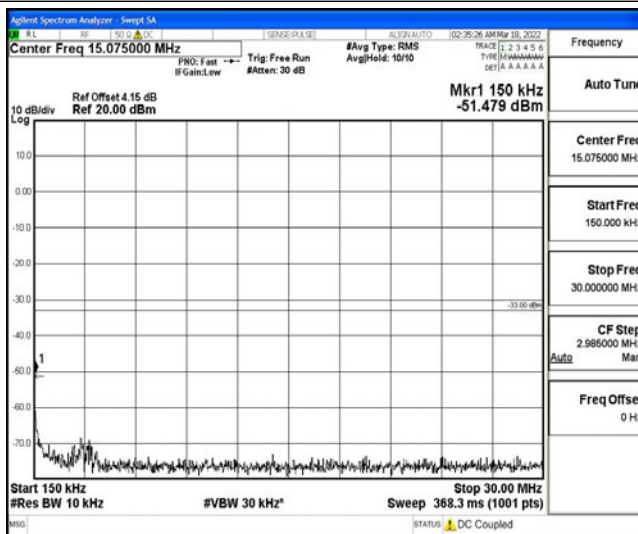

Band5-1.4MHz-16QAM-20643-1RB#0-Range2:0.15~30MHz