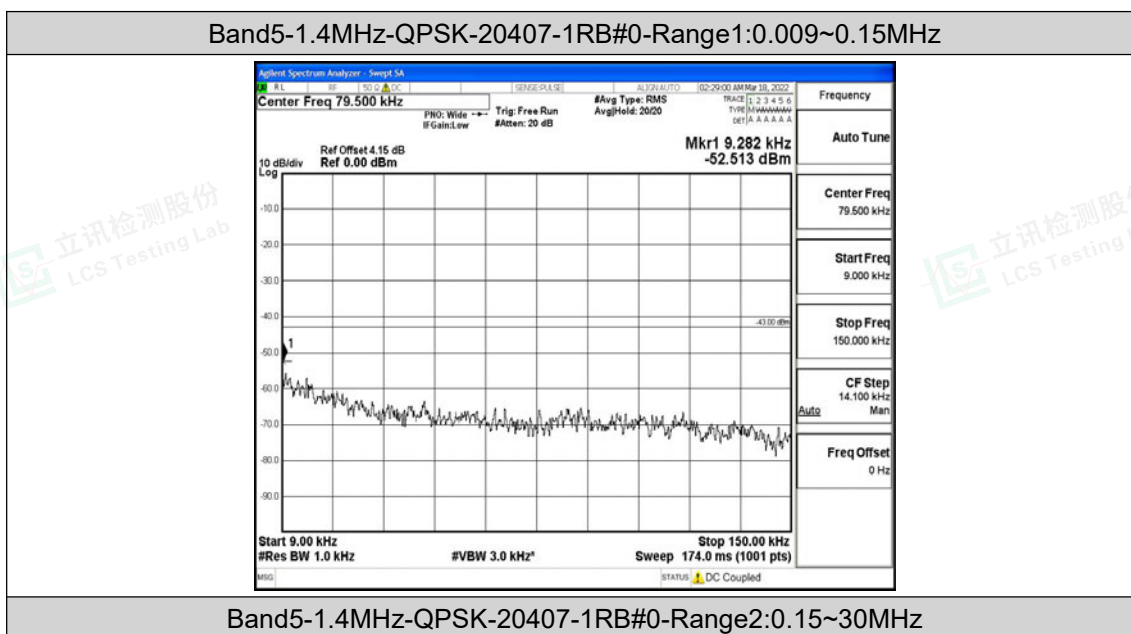

Test Graphs