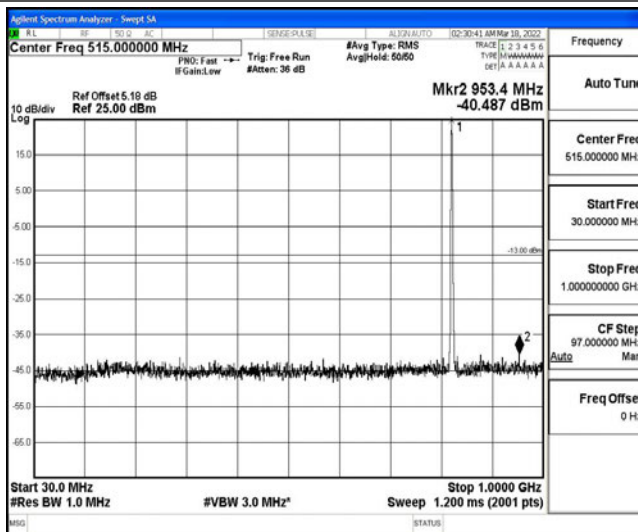

Band5-1.4MHz-QPSK-20643-1RB#0-Range4:1000~10000MHz

Band5-1.4MHz-16QAM-20407-1RB#0-Range1:0.009~0.15MHz

Band5-1.4MHz-16QAM-20407-1RB#0-Range2:0.15~30MHz

Band5-1.4MHz-16QAM-20407-1RB#0-Range3:30~1000MHz

Band5-1.4MHz-16QAM-20407-1RB#0-Range4:1000~10000MHz