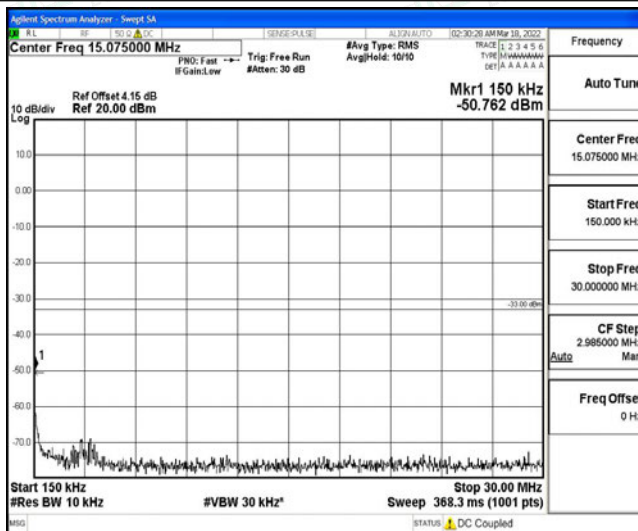

Band5-1.4MHz-QPSK-20643-1RB#0-Range4:1000~10000MHz

Band5-1.4MHz-16QAM-20407-1RB#0-Range1:0.009~0.15MHz

Band5-1.4MHz-16QAM-20407-1RB#0-Range2:0.15~30MHz

Band5-1.4MHz-16QAM-20407-1RB#0-Range3:30~1000MHz

Band5-1.4MHz-16QAM-20407-1RB#0-Range4:1000~10000MHz