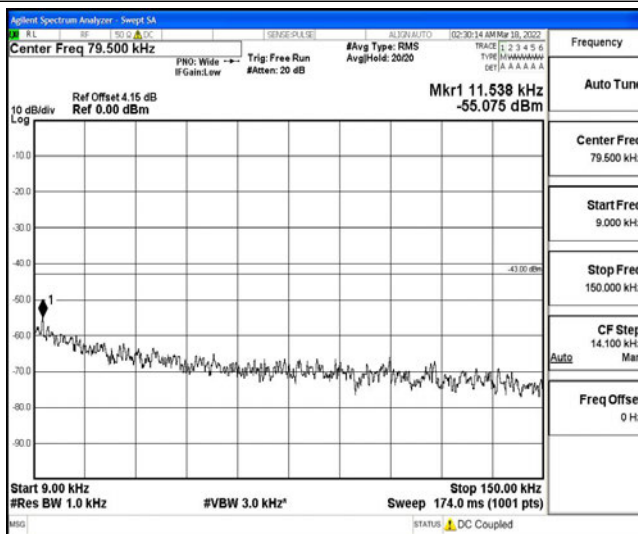

Band5-1.4MHz-16QAM-20407-1RB#0-Range1:0.009~0.15MHz