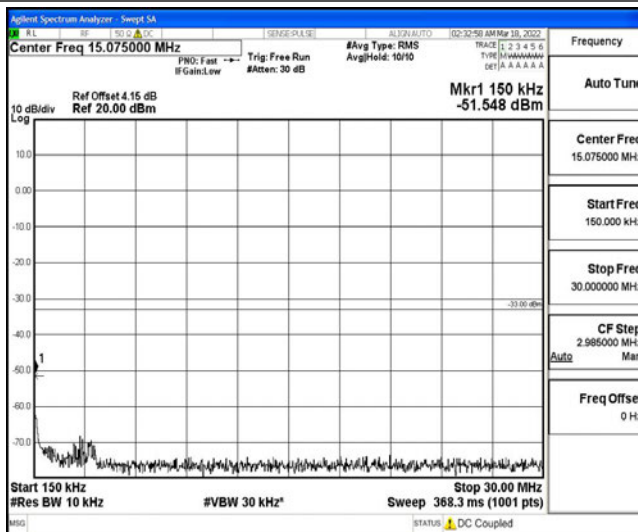

Band5-1.4MHz-16QAM-20525-1RB#0-Range2:0.15~30MHz