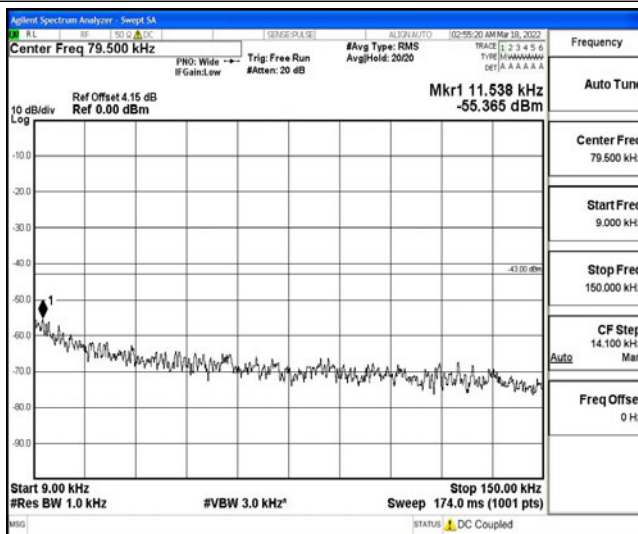

Band5-3MHz-16QAM-20415-1RB#0-Range1:0.009~0.15MHz