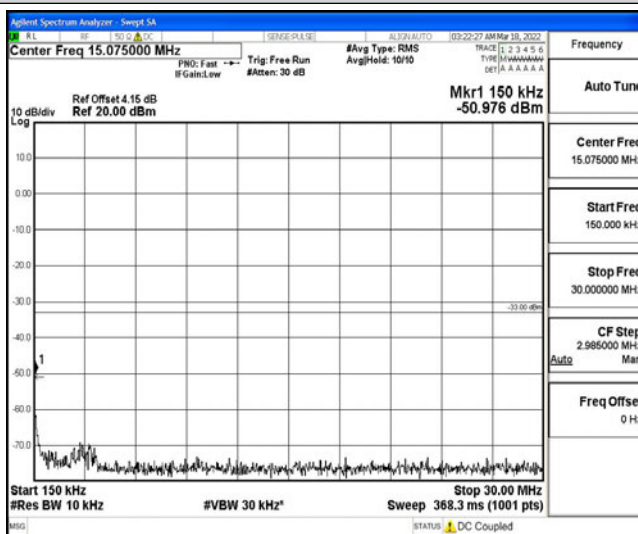

Band5-5MHz-16QAM-20525-1RB#0-Range3:30~1000MHz

Band5-5MHz-16QAM-20525-1RB#0-Range4:1000~10000MHz

Band5-5MHz-16QAM-20625-1RB#0-Range1:0.009~0.15MHz

Band5-5MHz-16QAM-20625-1RB#0-Range2:0.15~30MHz

Band5-5MHz-16QAM-20625-1RB#0-Range3:30~1000MHz