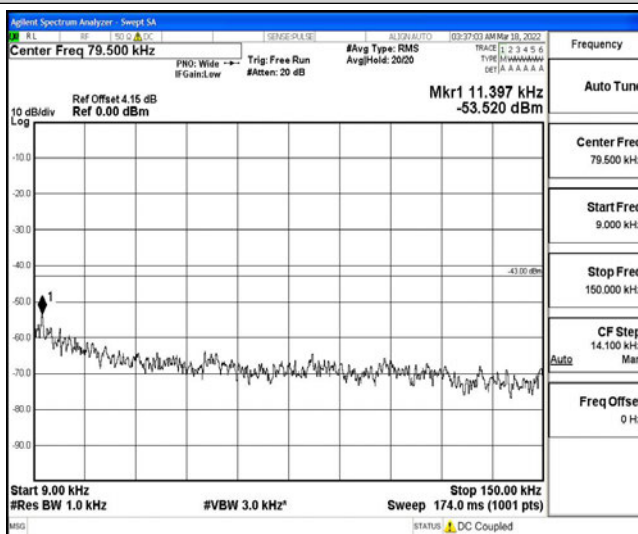

Band5-10MHz-QPSK-20450-1RB#0-Range1:0.009~0.15MHz