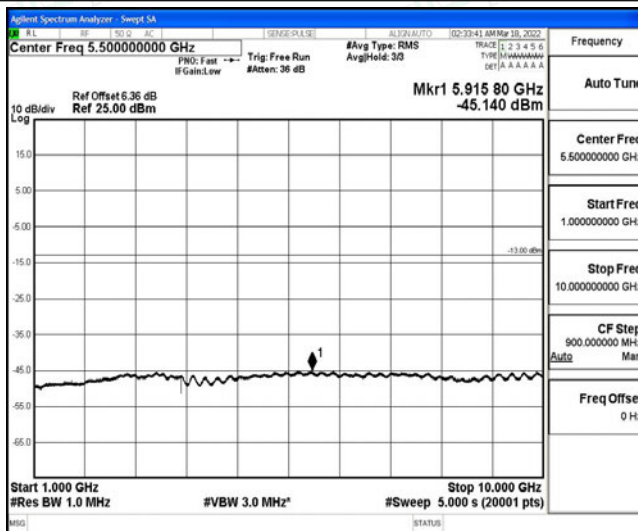

Band5-1.4MHz-16QAM-20525-1RB#0-Range1:0.009~0.15MHz

Band5-1.4MHz-16QAM-20525-1RB#0-Range2:0.15~30MHz

Band5-1.4MHz-16QAM-20525-1RB#0-Range3:30~1000MHz

Band5-1.4MHz-16QAM-20525-1RB#0-Range4:1000~10000MHz

Band5-1.4MHz-16QAM-20643-1RB#0-Range1:0.009~0.15MHz