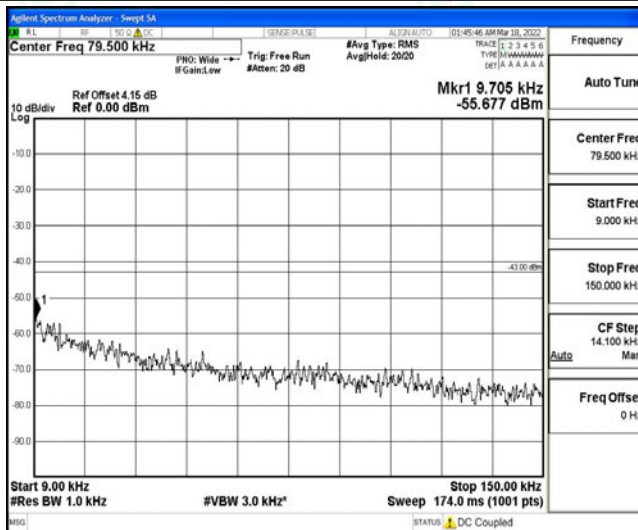

Band4-15MHz-16QAM-20175-1RB#0-Range2:0.15~30MHz

Band4-15MHz-16QAM-20175-1RB#0-Range3:30~1000MHz

Band4-15MHz-16QAM-20175-1RB#0-Range4:1000~10000MHz

Band4-15MHz-16QAM-20175-1RB#0-Range5:10000~20000MHz

Band4-15MHz-16QAM-20325-1RB#0-Range1:0.009~0.15MHz