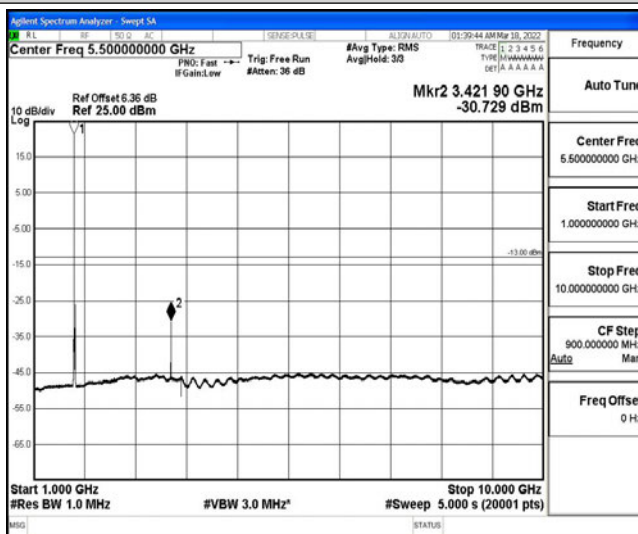

Band4-15MHz-16QAM-20025-1RB#0-Range2:0.15~30MHz

Band4-15MHz-16QAM-20025-1RB#0-Range3:30~1000MHz

Band4-15MHz-16QAM-20025-1RB#0-Range4:1000~10000MHz

Band4-15MHz-16QAM-20025-1RB#0-Range5:10000~20000MHz

Band4-15MHz-16QAM-20175-1RB#0-Range1:0.009~0.15MHz