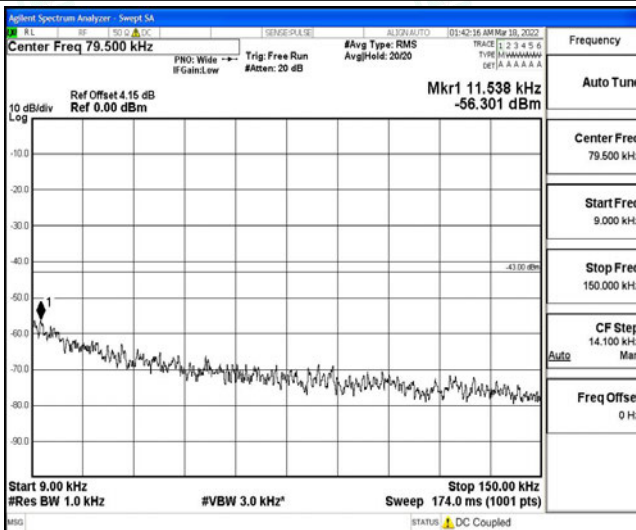

Band4-15MHz-16QAM-20025-1RB#0-Range2:0.15~30MHz

Band4-15MHz-16QAM-20025-1RB#0-Range3:30~1000MHz

Band4-15MHz-16QAM-20025-1RB#0-Range4:1000~10000MHz

Band4-15MHz-16QAM-20025-1RB#0-Range5:10000~20000MHz

Band4-15MHz-16QAM-20175-1RB#0-Range1:0.009~0.15MHz