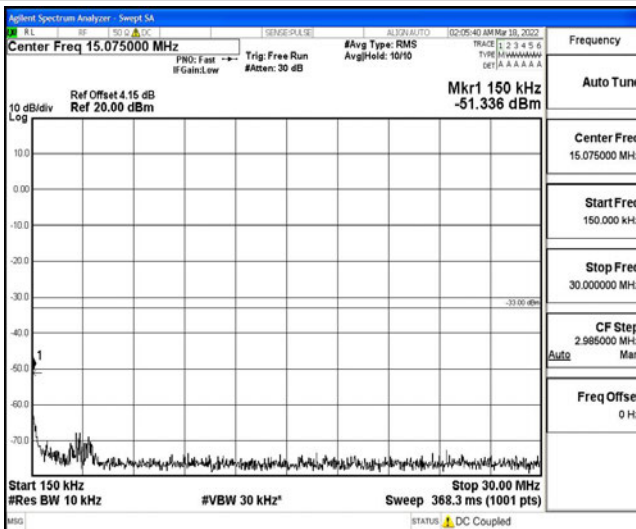

Band4-20MHz-QPSK-20050-1RB#0-Range2:0.15~30MHz