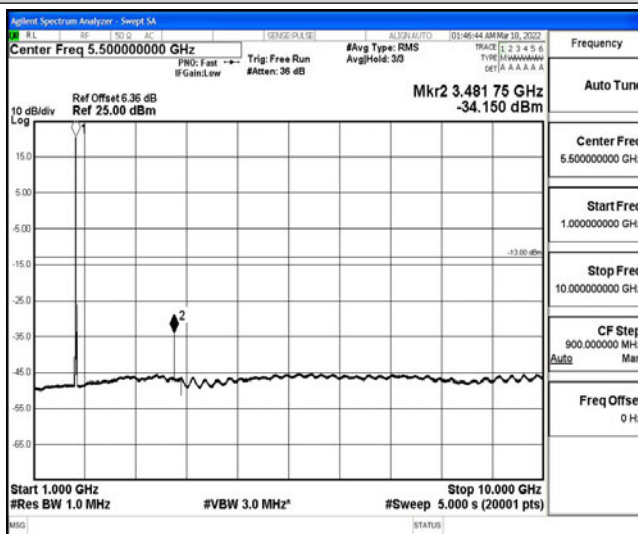

Band4-15MHz-16QAM-20325-1RB#0-Range2:0.15~30MHz

Band4-15MHz-16QAM-20325-1RB#0-Range3:30~1000MHz

Band4-15MHz-16QAM-20325-1RB#0-Range4:1000~10000MHz

Band4-15MHz-16QAM-20325-1RB#0-Range5:10000~20000MHz

Band4-20MHz-QPSK-20050-1RB#0-Range1:0.009~0.15MHz