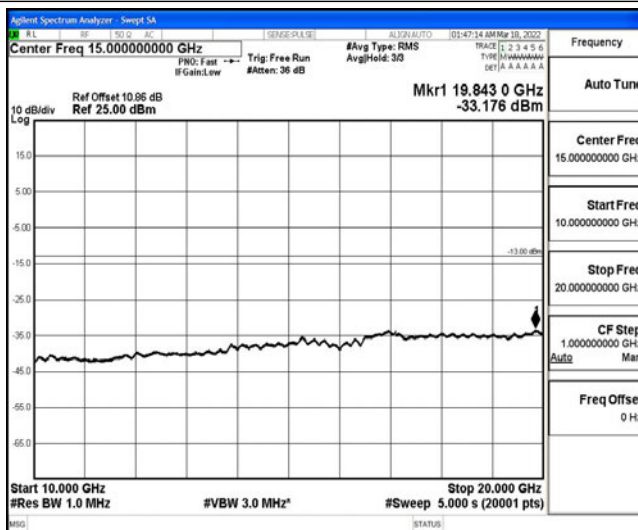

Band4-15MHz-16QAM-20325-1RB#0-Range2:0.15~30MHz

Band4-15MHz-16QAM-20325-1RB#0-Range3:30~1000MHz

Band4-15MHz-16QAM-20325-1RB#0-Range4:1000~10000MHz

Band4-15MHz-16QAM-20325-1RB#0-Range5:10000~20000MHz

Band4-20MHz-QPSK-20050-1RB#0-Range1:0.009~0.15MHz