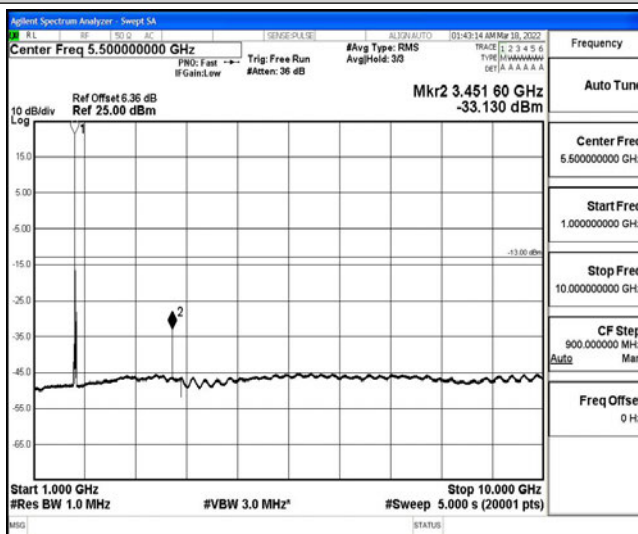

Band4-15MHz-16QAM-20175-1RB#0-Range2:0.15~30MHz

Band4-15MHz-16QAM-20175-1RB#0-Range3:30~1000MHz

Band4-15MHz-16QAM-20175-1RB#0-Range4:1000~10000MHz

Band4-15MHz-16QAM-20175-1RB#0-Range5:10000~20000MHz

Band4-15MHz-16QAM-20325-1RB#0-Range1:0.009~0.15MHz