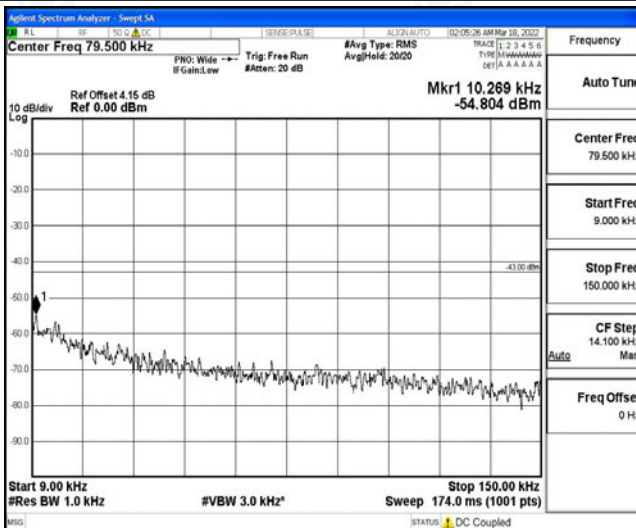

Band4-15MHz-16QAM-20325-1RB#0-Range2:0.15~30MHz

Band4-15MHz-16QAM-20325-1RB#0-Range3:30~1000MHz

Band4-15MHz-16QAM-20325-1RB#0-Range4:1000~10000MHz

Band4-15MHz-16QAM-20325-1RB#0-Range5:10000~20000MHz

Band4-20MHz-QPSK-20050-1RB#0-Range1:0.009~0.15MHz