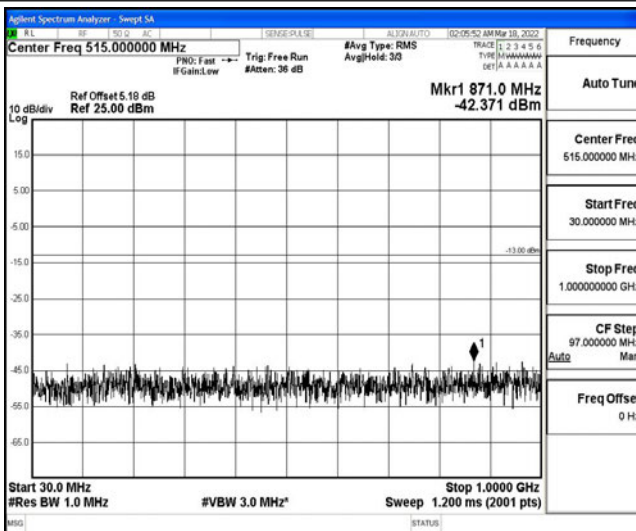

Band4-20MHz-QPSK-20050-1RB#0-Range3:30~1000MHz