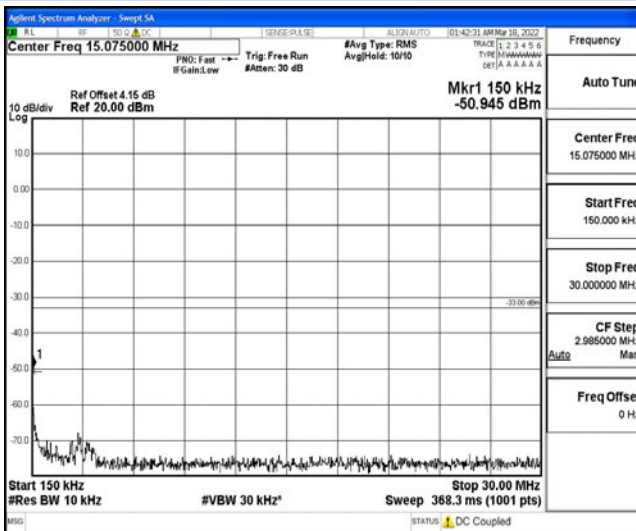

Band4-15MHz-16QAM-20175-1RB#0-Range2:0.15~30MHz