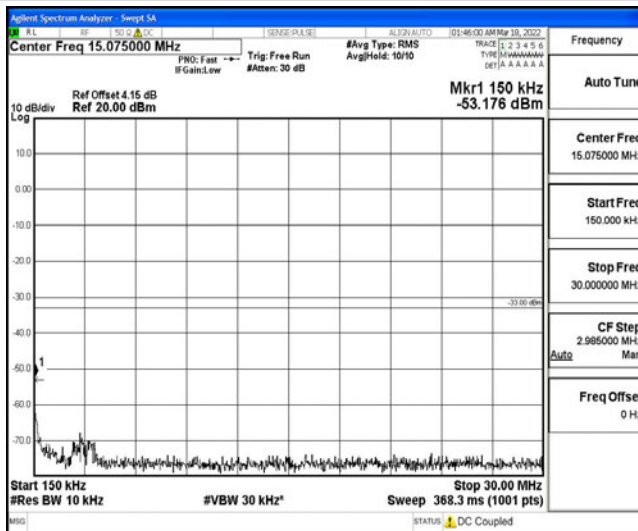

Band4-15MHz-16QAM-20325-1RB#0-Range2:0.15~30MHz