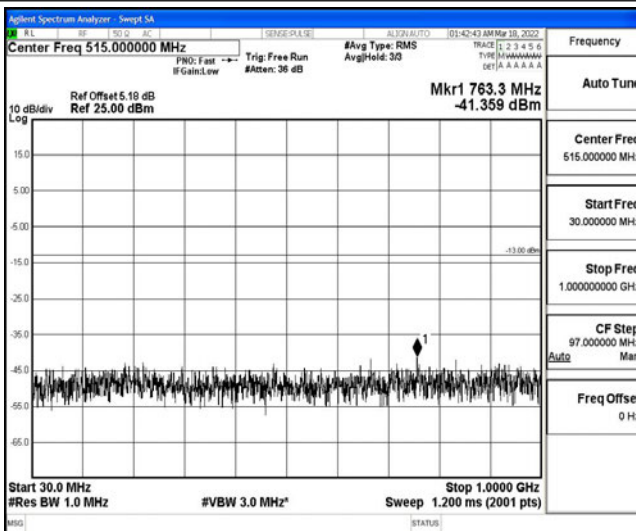

Band4-15MHz-16QAM-20175-1RB#0-Range3:30~1000MHz