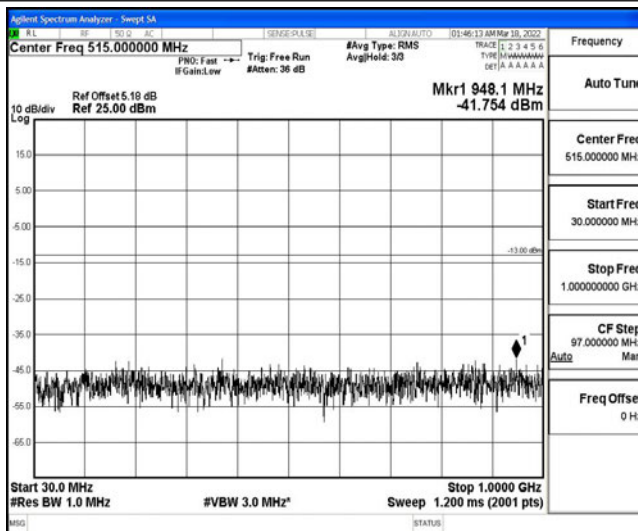

Band4-15MHz-16QAM-20325-1RB#0-Range3:30~1000MHz