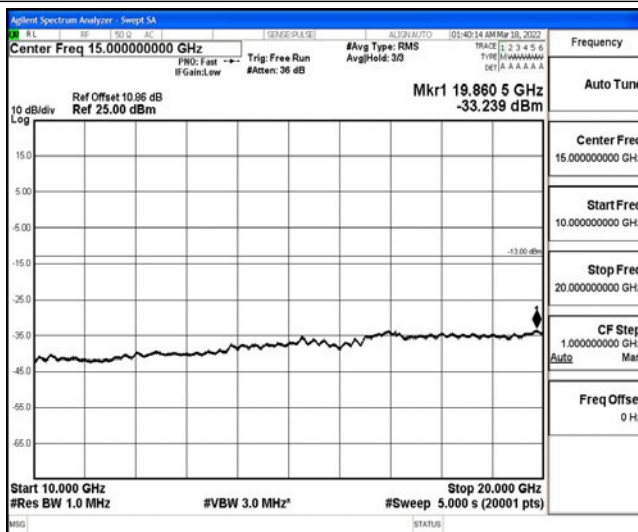

Band4-15MHz-16QAM-20025-1RB#0-Range2:0.15~30MHz

Band4-15MHz-16QAM-20025-1RB#0-Range3:30~1000MHz

Band4-15MHz-16QAM-20025-1RB#0-Range4:1000~10000MHz

Band4-15MHz-16QAM-20025-1RB#0-Range5:10000~20000MHz

Band4-15MHz-16QAM-20175-1RB#0-Range1:0.009~0.15MHz