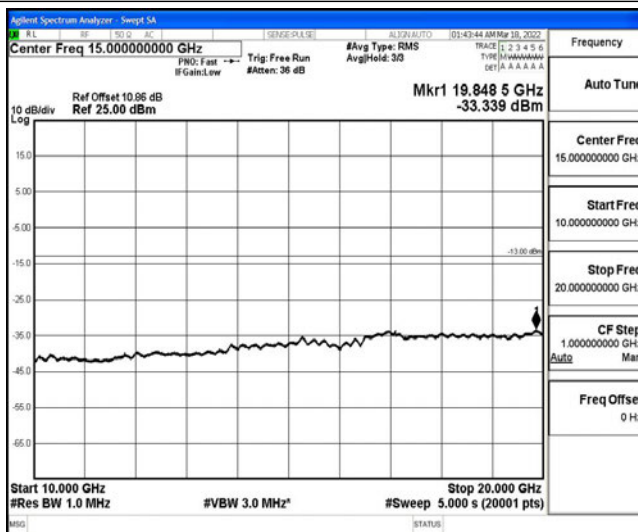

Band4-15MHz-16QAM-20175-1RB#0-Range2:0.15~30MHz

Band4-15MHz-16QAM-20175-1RB#0-Range3:30~1000MHz

Band4-15MHz-16QAM-20175-1RB#0-Range4:1000~10000MHz

Band4-15MHz-16QAM-20175-1RB#0-Range5:10000~20000MHz

Band4-15MHz-16QAM-20325-1RB#0-Range1:0.009~0.15MHz