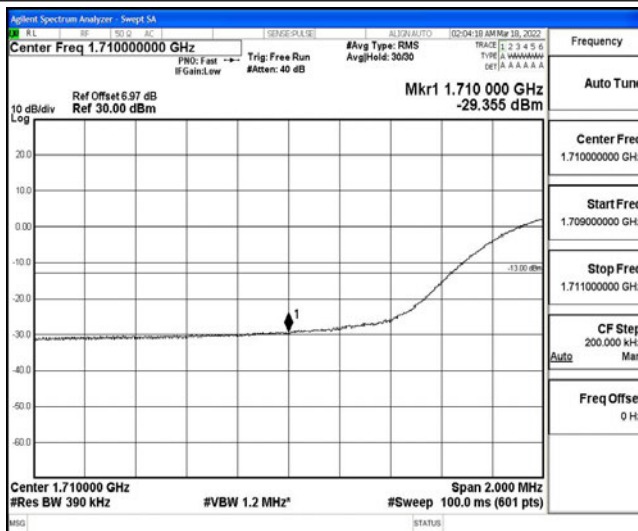

Band4-20MHz-QPSK-20050-100RB#0

Band4-20MHz-QPSK-20300-100RB#0

Band4-20MHz-16QAM-20050-100RB#0

Band4-20MHz-16QAM-20300-100RB#0

E.5 Conducted Spurious Emission

Test Result

Band	Bandwidth	Modulation	Channel	RB Configuration	Frequency Range	Result (dBm)	Verdict
Band4	1.4MHz	QPSK	19957	1RB#0	Range1:0.009~0.15MHz	-54.87	PASS
Band4	1.4MHz	QPSK	19957	1RB#0	Range2:0.15~30MHz	-52.07	PASS
Band4	1.4MHz	QPSK	19957	1RB#0	Range3:30~1000MHz	-40.72	PASS
Band4	1.4MHz	QPSK	19957	1RB#0	Range4:1000~10000MHz	-29.96	PASS
Band4	1.4MHz	QPSK	19957	1RB#0	Range5:10000~20000MHz	-33.13	PASS
Band4	1.4MHz	QPSK	20175	1RB#0	Range1:0.009~0.15MHz	-55.66	PASS
Band4	1.4MHz	QPSK	20175	1RB#0	Range2:0.15~30MHz	-52.43	PASS
Band4	1.4MHz	QPSK	20175	1RB#0	Range3:30~1000MHz	-41.69	PASS
Band4	1.4MHz	QPSK	20175	1RB#0	Range4:1000~10000MHz	-33.06	PASS
Band4	1.4MHz	QPSK	20175	1RB#0	Range5:10000~20000MHz	-33.15	PASS
Band4	1.4MHz	QPSK	20393	1RB#0	Range1:0.009~0.15MHz	-56.26	PASS
Band4	1.4MHz	QPSK	20393	1RB#0	Range2:0.15~30MHz	-51.44	PASS
Band4	1.4MHz	QPSK	20393	1RB#0	Range3:30~1000MHz	-41.77	PASS
Band4	1.4MHz	QPSK	20393	1RB#0	Range4:1000~10000MHz	-34.33	PASS
Band4	1.4MHz	QPSK	20393	1RB#0	Range5:10000~20000MHz	-33.19	PASS
Band4	1.4MHz	16QAM	19957	1RB#0	Range1:0.009~0.15MHz	-56.74	PASS
Band4	1.4MHz	16QAM	19957	1RB#0	Range2:0.15~30MHz	-49.11	PASS
Band4	1.4MHz	16QAM	19957	1RB#0	Range3:30~1000MHz	-41.86	PASS
Band4	1.4MHz	16QAM	19957	1RB#0	Range4:1000~10000MHz	-30.86	PASS
Band4	1.4MHz	16QAM	19957	1RB#0	Range5:10000~20000MHz	-33.13	PASS
Band4	1.4MHz	16QAM	20175	1RB#0	Range1:0.009~0.15MHz	-55.4	PASS
Band4	1.4MHz	16QAM	20175	1RB#0	Range2:0.15~30MHz	-51.43	PASS
Band4	1.4MHz	16QAM	20175	1RB#0	Range3:30~1000MHz	-42.28	PASS
Band4	1.4MHz	16QAM	20175	1RB#0	Range4:1000~10000MHz	-34.03	PASS
Band4	1.4MHz	16QAM	20175	1RB#0	Range5:10000~20000MHz	-33.24	PASS
Band4	1.4MHz	16QAM	20393	1RB#0	Range1:0.009~0.15MHz	-55.75	PASS
Band4	1.4MHz	16QAM	20393	1RB#0	Range2:0.15~30MHz	-51.16	PASS
Band4	1.4MHz	16QAM	20393	1RB#0	Range3:30~1000MHz	-41.78	PASS
Band4	1.4MHz	16QAM	20393	1RB#0	Range4:1000~10000MHz	-34.92	PASS
Band4	1.4MHz	16QAM	20393	1RB#0	Range5:10000~20000MHz	-33.13	PASS
Band4	3MHz	QPSK	19965	1RB#0	Range1:0.009~0.15MHz	-56.69	PASS
Band4	3MHz	QPSK	19965	1RB#0	Range2:0.15~30MHz	-51.45	PASS
Band4	3MHz	QPSK	19965	1RB#0	Range3:30~1000MHz	-40.15	PASS