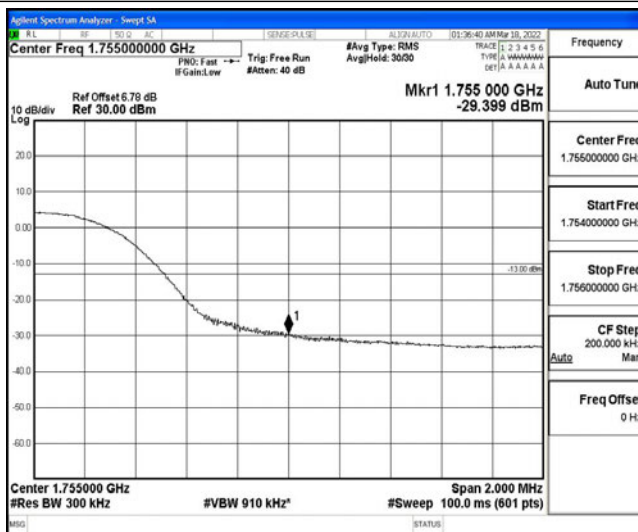

Band4-10MHz-QPSK-20350-50RB#0

Band4-10MHz-16QAM-20000-50RB#0

Band4-10MHz-16QAM-20350-50RB#0

Band4-15MHz-QPSK-20025-75RB#0

Band4-15MHz-QPSK-20325-75RB#0

Band4-15MHz-16QAM-20025-75RB#0

Band4-15MHz-16QAM-20325-75RB#0