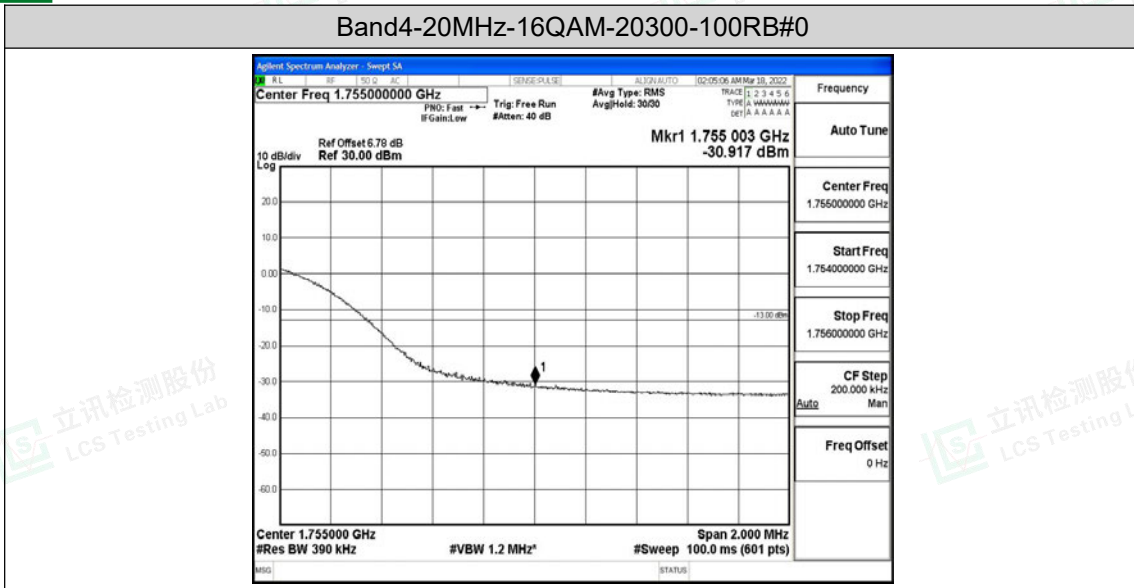

Band4-20MHz-QPSK-20050-100RB#0

Band4-20MHz-QPSK-20300-100RB#0

Band4-20MHz-16QAM-20050-100RB#0

Band4-20MHz-16QAM-20300-100RB#0

E.5 Conducted Spurious Emission

Test Result

Band	Bandwidth	Modulation	Channel	RB Configuration	Frequency Range	Result (dBm)	Verdict
Band4	1.4MHz	QPSK	19957	1RB#0	Range1:0.009~0.15MHz	-54.87	PASS
Band4	1.4MHz	QPSK	19957	1RB#0	Range2:0.15~30MHz	-52.07	PASS
Band4	1.4MHz	QPSK	19957	1RB#0	Range3:30~1000MHz	-40.72	PASS
Band4	1.4MHz	QPSK	19957	1RB#0	Range4:1000~10000MHz	-29.96	PASS
Band4	1.4MHz	QPSK	19957	1RB#0	Range5:10000~20000MHz	-33.13	PASS
Band4	1.4MHz	QPSK	20175	1RB#0	Range1:0.009~0.15MHz	-55.66	PASS
Band4	1.4MHz	QPSK	20175	1RB#0	Range2:0.15~30MHz	-52.43	PASS
Band4	1.4MHz	QPSK	20175	1RB#0	Range3:30~1000MHz	-41.69	PASS
Band4	1.4MHz	QPSK	20175	1RB#0	Range4:1000~10000MHz	-33.06	PASS
Band4	1.4MHz	QPSK	20175	1RB#0	Range5:10000~20000MHz	-33.15	PASS
Band4	1.4MHz	QPSK	20393	1RB#0	Range1:0.009~0.15MHz	-56.26	PASS
Band4	1.4MHz	QPSK	20393	1RB#0	Range2:0.15~30MHz	-51.44	PASS
Band4	1.4MHz	QPSK	20393	1RB#0	Range3:30~1000MHz	-41.77	PASS
Band4	1.4MHz	QPSK	20393	1RB#0	Range4:1000~10000MHz	-34.33	PASS
Band4	1.4MHz	QPSK	20393	1RB#0	Range5:10000~20000MHz	-33.19	PASS
Band4	1.4MHz	16QAM	19957	1RB#0	Range1:0.009~0.15MHz	-56.74	PASS
Band4	1.4MHz	16QAM	19957	1RB#0	Range2:0.15~30MHz	-49.11	PASS
Band4	1.4MHz	16QAM	19957	1RB#0	Range3:30~1000MHz	-41.86	PASS
Band4	1.4MHz	16QAM	19957	1RB#0	Range4:1000~10000MHz	-30.86	PASS
Band4	1.4MHz	16QAM	19957	1RB#0	Range5:10000~20000MHz	-33.13	PASS
Band4	1.4MHz	16QAM	20175	1RB#0	Range1:0.009~0.15MHz	-55.4	PASS
Band4	1.4MHz	16QAM	20175	1RB#0	Range2:0.15~30MHz	-51.43	PASS
Band4	1.4MHz	16QAM	20175	1RB#0	Range3:30~1000MHz	-42.28	PASS
Band4	1.4MHz	16QAM	20175	1RB#0	Range4:1000~10000MHz	-34.03	PASS
Band4	1.4MHz	16QAM	20175	1RB#0	Range5:10000~20000MHz	-33.24	PASS
Band4	1.4MHz	16QAM	20393	1RB#0	Range1:0.009~0.15MHz	-55.75	PASS
Band4	1.4MHz	16QAM	20393	1RB#0	Range2:0.15~30MHz	-51.16	PASS
Band4	1.4MHz	16QAM	20393	1RB#0	Range3:30~1000MHz	-41.78	PASS
Band4	1.4MHz	16QAM	20393	1RB#0	Range4:1000~10000MHz	-34.92	PASS
Band4	1.4MHz	16QAM	20393	1RB#0	Range5:10000~20000MHz	-33.13	PASS
Band4	3MHz	QPSK	19965	1RB#0	Range1:0.009~0.15MHz	-56.69	PASS
Band4	3MHz	QPSK	19965	1RB#0	Range2:0.15~30MHz	-51.45	PASS
Band4	3MHz	QPSK	19965	1RB#0	Range3:30~1000MHz	-40.15	PASS