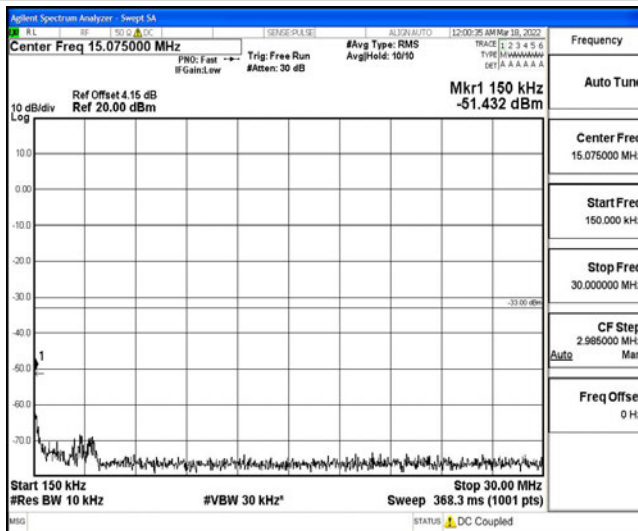

Band4-1.4MHz-16QAM-19957-1RB#0-Range5:10000~20000MHz

Band4-1.4MHz-16QAM-20175-1RB#0-Range1:0.009~0.15MHz

Band4-1.4MHz-16QAM-20175-1RB#0-Range2:0.15~30MHz

Band4-1.4MHz-16QAM-20175-1RB#0-Range3:30~1000MHz

Band4-1.4MHz-16QAM-20175-1RB#0-Range4:1000~10000MHz