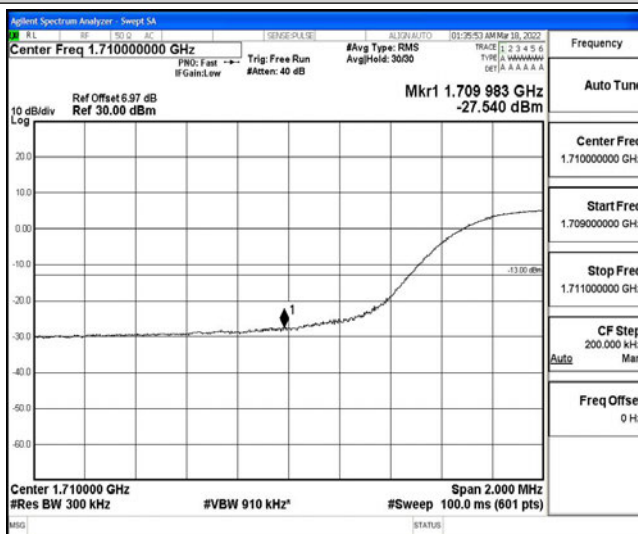

Band4-10MHz-QPSK-20350-50RB#0

Band4-10MHz-16QAM-20000-50RB#0

Band4-10MHz-16QAM-20350-50RB#0

Band4-15MHz-QPSK-20025-75RB#0

Band4-15MHz-QPSK-20325-75RB#0

Band4-15MHz-16QAM-20025-75RB#0

Band4-15MHz-16QAM-20325-75RB#0