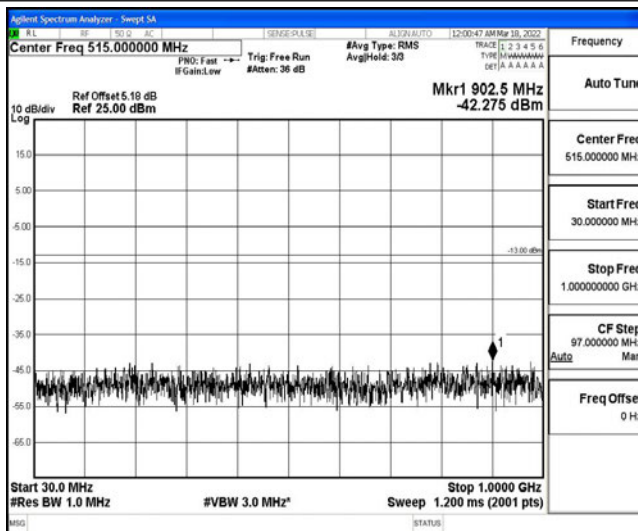

Band4-1.4MHz-16QAM-19957-1RB#0-Range5:10000~20000MHz

Band4-1.4MHz-16QAM-20175-1RB#0-Range1:0.009~0.15MHz

Band4-1.4MHz-16QAM-20175-1RB#0-Range2:0.15~30MHz

Band4-1.4MHz-16QAM-20175-1RB#0-Range3:30~1000MHz

Band4-1.4MHz-16QAM-20175-1RB#0-Range4:1000~10000MHz