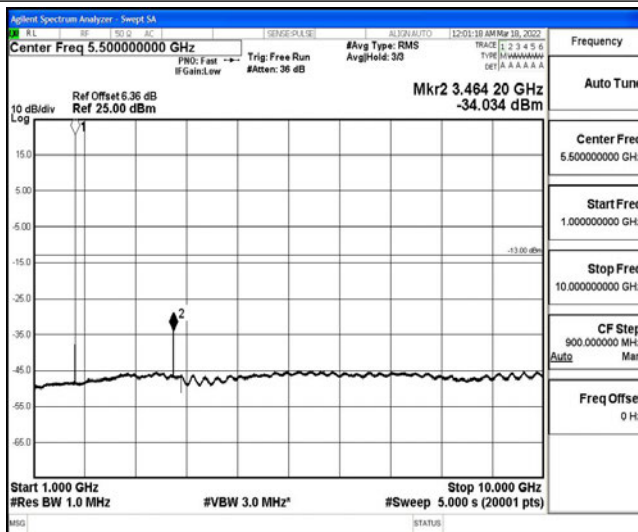

Band4-1.4MHz-16QAM-19957-1RB#0-Range5:10000~20000MHz

Band4-1.4MHz-16QAM-20175-1RB#0-Range1:0.009~0.15MHz

Band4-1.4MHz-16QAM-20175-1RB#0-Range2:0.15~30MHz

Band4-1.4MHz-16QAM-20175-1RB#0-Range3:30~1000MHz

Band4-1.4MHz-16QAM-20175-1RB#0-Range4:1000~10000MHz