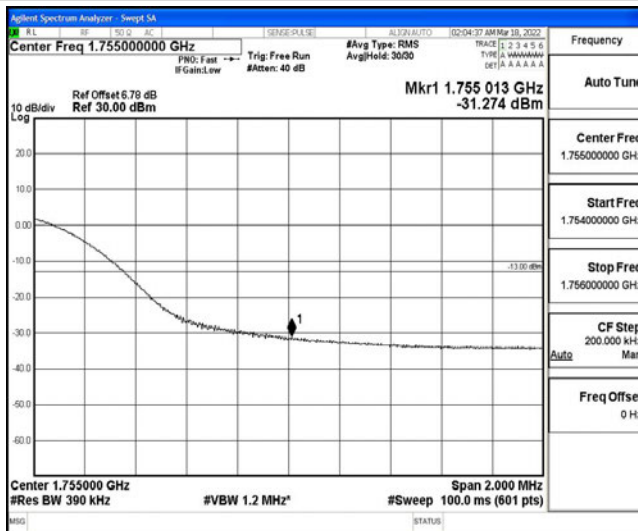

Band4-20MHz-QPSK-20300-100RB#0