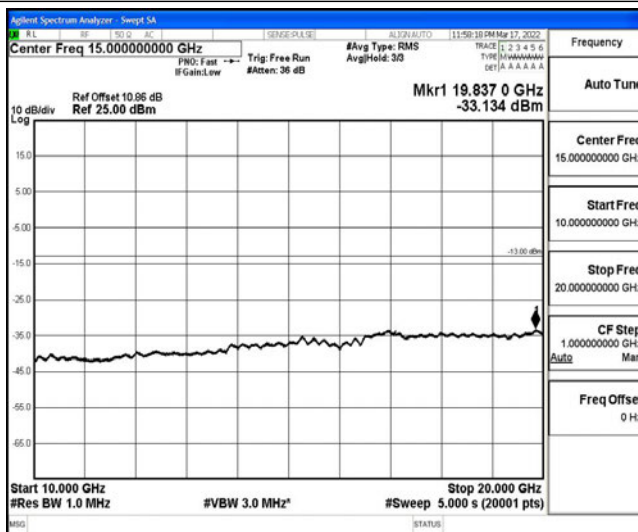

Band4-1.4MHz-16QAM-19957-1RB#0-Range5:10000~20000MHz

Band4-1.4MHz-16QAM-20175-1RB#0-Range1:0.009~0.15MHz