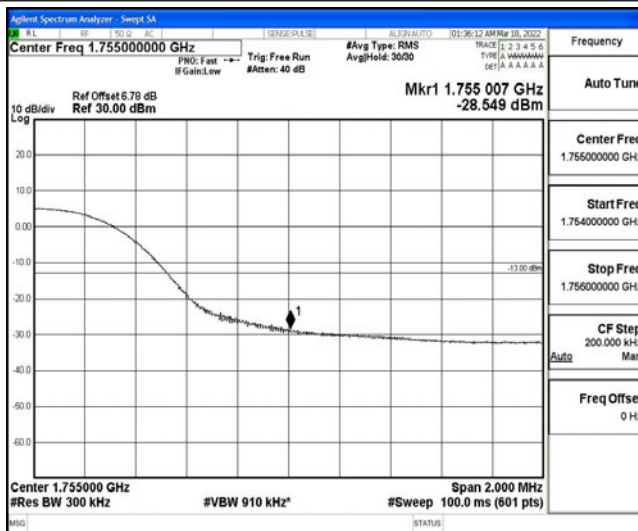

Band4-10MHz-QPSK-20350-50RB#0

Band4-10MHz-16QAM-20000-50RB#0

Band4-10MHz-16QAM-20350-50RB#0

Band4-15MHz-QPSK-20025-75RB#0

Band4-15MHz-QPSK-20325-75RB#0

Band4-15MHz-16QAM-20025-75RB#0

Band4-15MHz-16QAM-20325-75RB#0