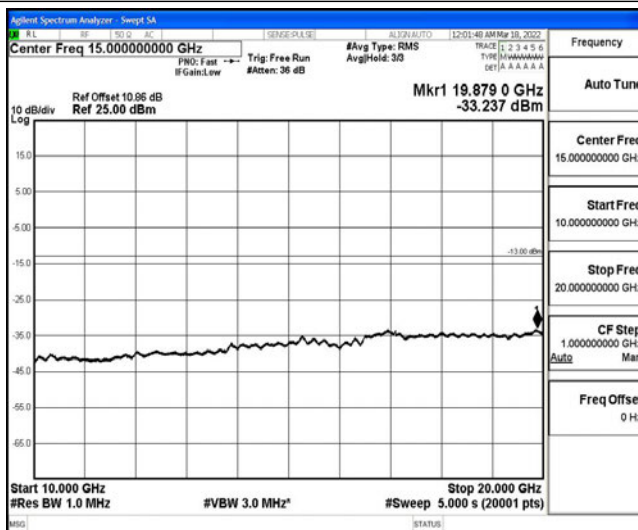

Band4-1.4MHz-16QAM-20175-1RB#0-Range5:10000~20000MHz

Band4-1.4MHz-16QAM-20393-1RB#0-Range1:0.009~0.15MHz