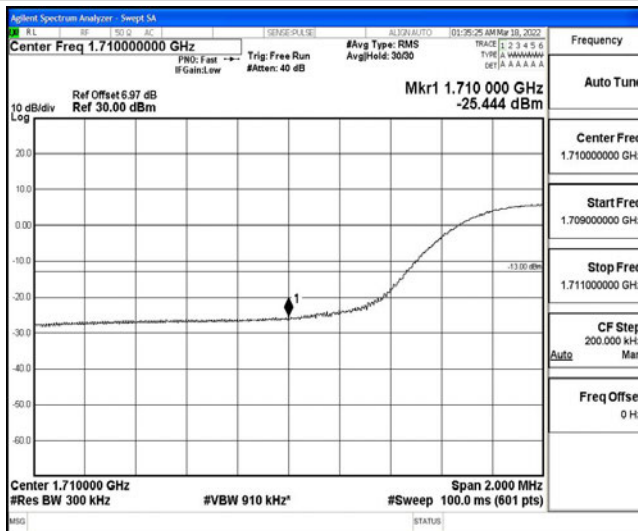

Band4-10MHz-QPSK-20350-50RB#0

Band4-10MHz-16QAM-20000-50RB#0

Band4-10MHz-16QAM-20350-50RB#0

Band4-15MHz-QPSK-20025-75RB#0

Band4-15MHz-QPSK-20325-75RB#0

Band4-15MHz-16QAM-20025-75RB#0

Band4-15MHz-16QAM-20325-75RB#0