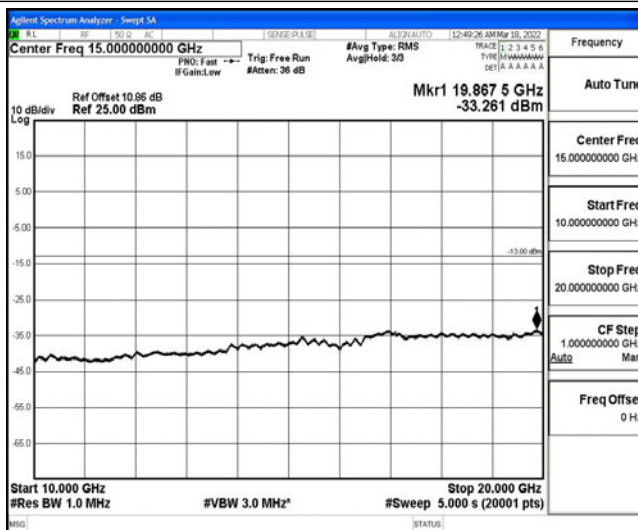

Band4-5MHz-16QAM-19975-1RB#0-Range5:10000~20000MHz

Band4-5MHz-16QAM-20175-1RB#0-Range1:0.009~0.15MHz