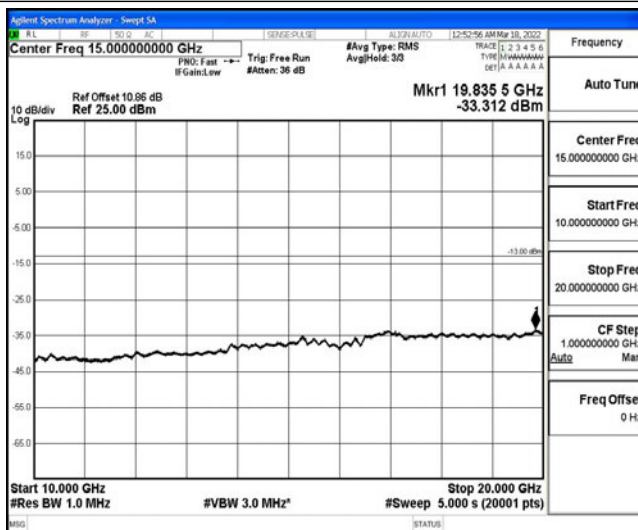

Band4-5MHz-16QAM-20175-1RB#0-Range5:10000~20000MHz

Band4-5MHz-16QAM-20375-1RB#0-Range1:0.009~0.15MHz