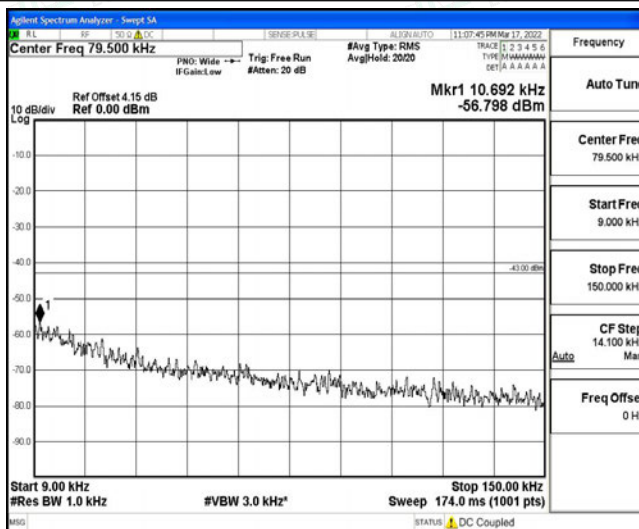

Band2-15MHz-16QAM-18675-1RB#0-Range1:0.009~0.15MHz

Band2-15MHz-16QAM-18675-1RB#0-Range2:0.15~30MHz