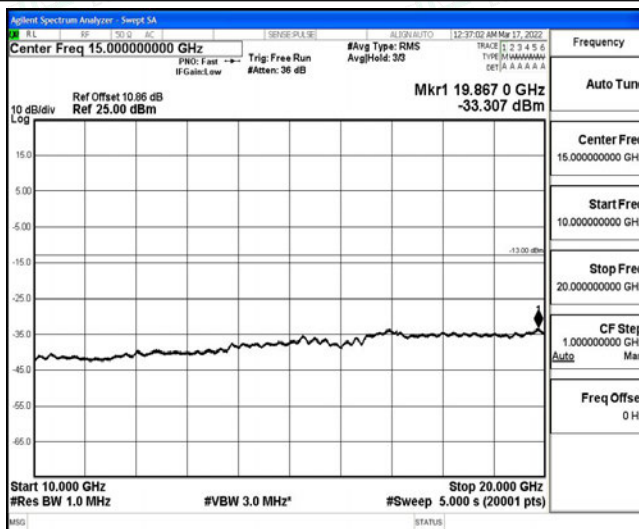

Band2-3MHz-16QAM-19185-1RB#0-Range1:0.009~0.15MHz