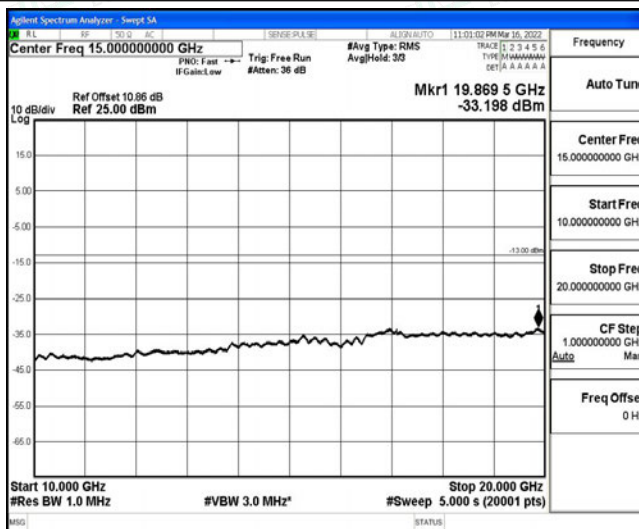

Band2-1.4MHz-16QAM-19193-1RB#0-Range1:0.009~0.15MHz