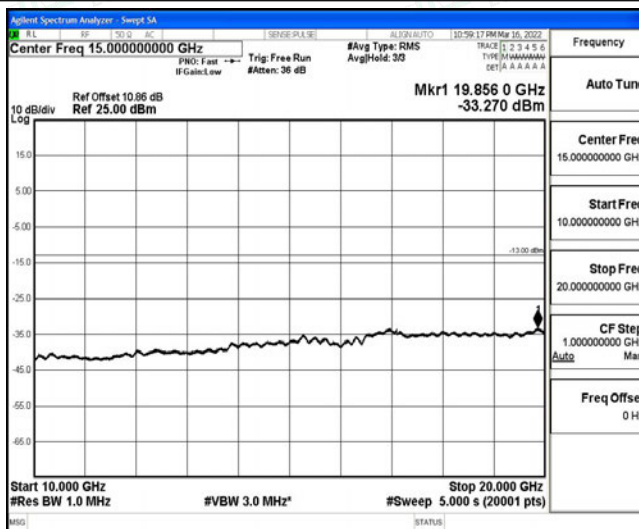

Band2-1.4MHz-QPSK-19193-1RB#0-Range1:0.009~0.15MHz