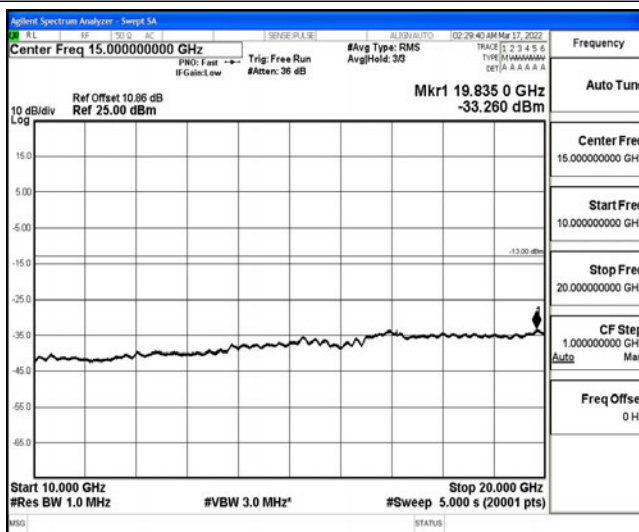

Band2-5MHz-16QAM-18625-1RB#0-Range1:0.009~0.15MHz