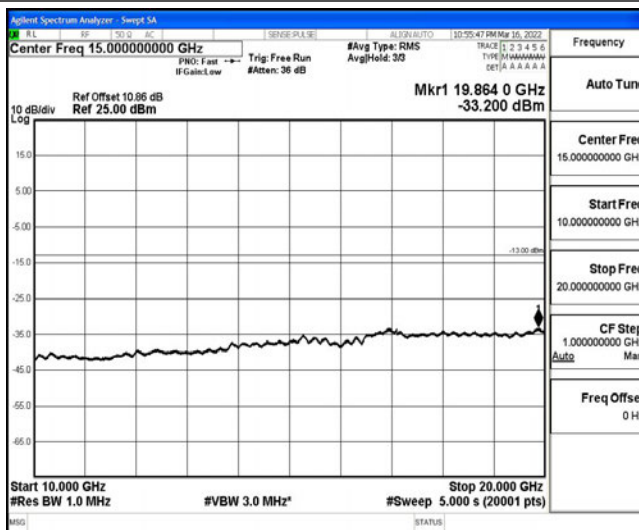

Band2-1.4MHz-QPSK-18900-1RB#0-Range1:0.009~0.15MHz