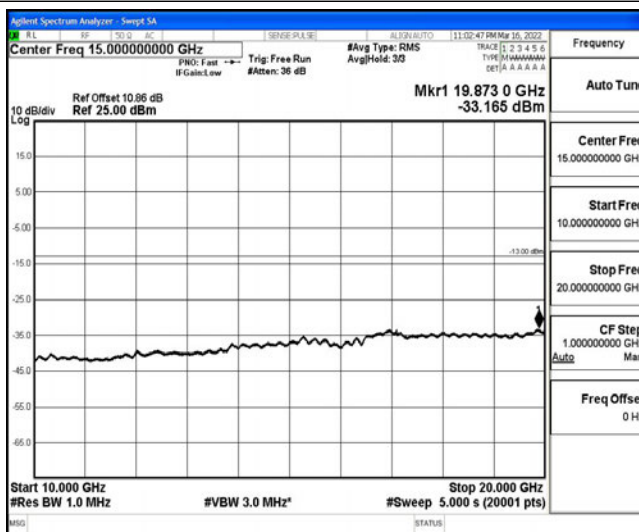

Band2-1.4MHz-16QAM-18607-1RB#0-Range1:0.009~0.15MHz