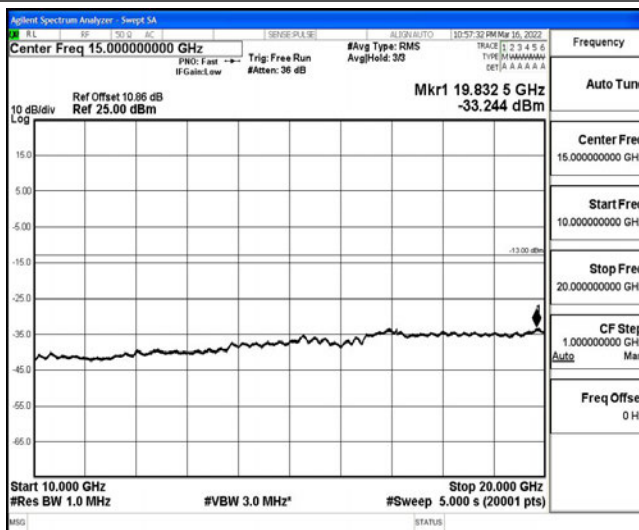

Band2-1.4MHz-16QAM-18900-1RB#0-Range1:0.009~0.15MHz