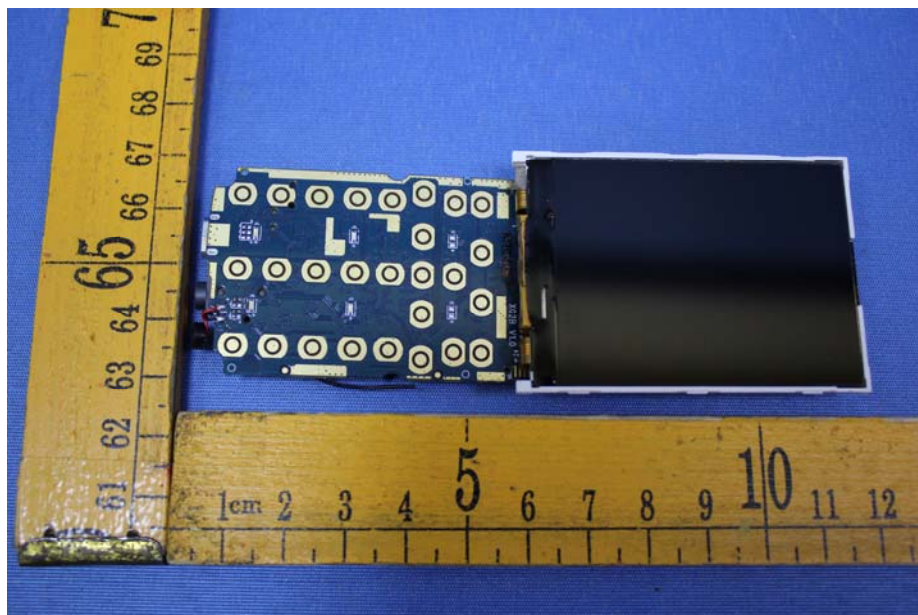

Appendix WTS17S0475950E_Photo

EUT – Internal View Model LK300 FCC ID: GAO-2LK300

GSM ANT.

Appendix WTS17S0475950E_Photo

BT ANT.

Appendix WTS17S0475950E_Photo

Appendix WTS17S0475950E_Photo

Appendix WTS17S0475950E_Photo