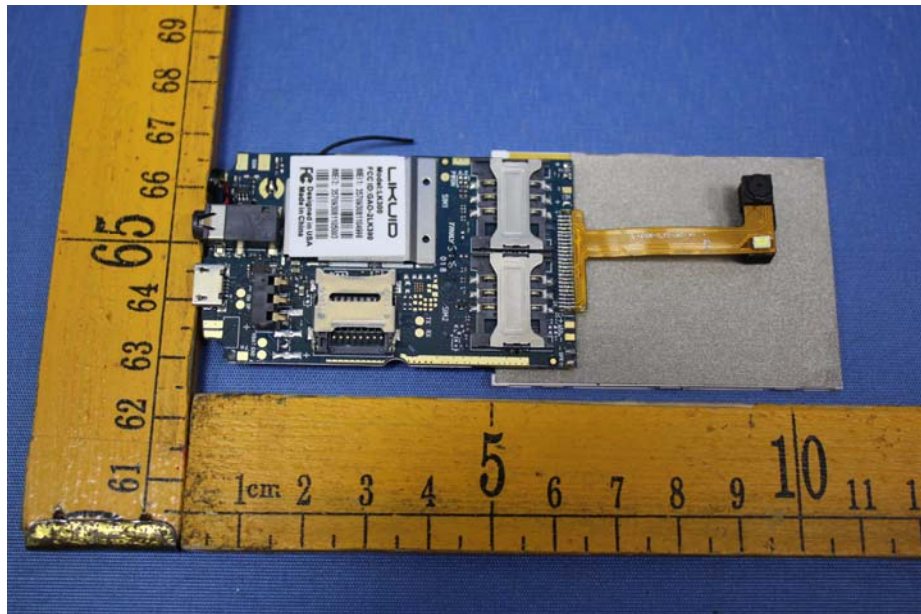

Appendix WTS17S0475950E_Photo

EUT – Internal View Model LK300 FCC ID: GAO-2LK300

GSM ANT.

Appendix WTS17S0475950E_Photo

BT ANT.

Appendix WTS17S0475950E_Photo

Appendix WTS17S0475950E_Photo

Appendix WTS17S0475950E_Photo

====End====