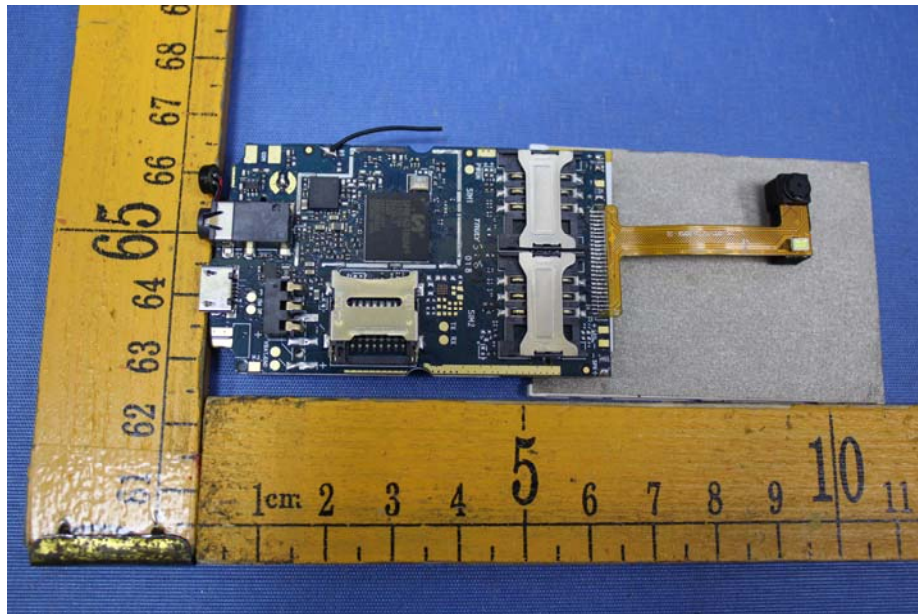

Appendix WTS17S0475950E_Photo

EUT – Internal View Model LK300 FCC ID: GAO-2LK300

GSM ANT.

Appendix WTS17S0475950E_Photo

BT ANT.

Appendix WTS17S0475950E_Photo

Appendix WTS17S0475950E_Photo

Appendix WTS17S0475950E_Photo

====End====