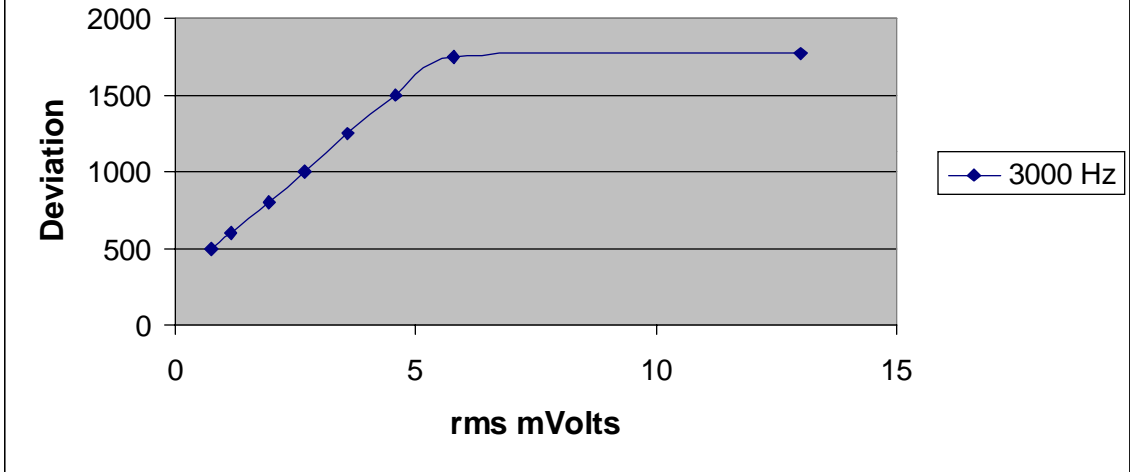

Modulation Limiting  
Columbia Telecommunications Group, Inc. gy Co., LTD.  
FRS-CS14

COLUMBIA TELECOMMUNICATIONS GROUP, INC.  
FCC ID: GAFFRS-CS14  
JOB #: 487ZH0  
EXHIBIT #: 11C