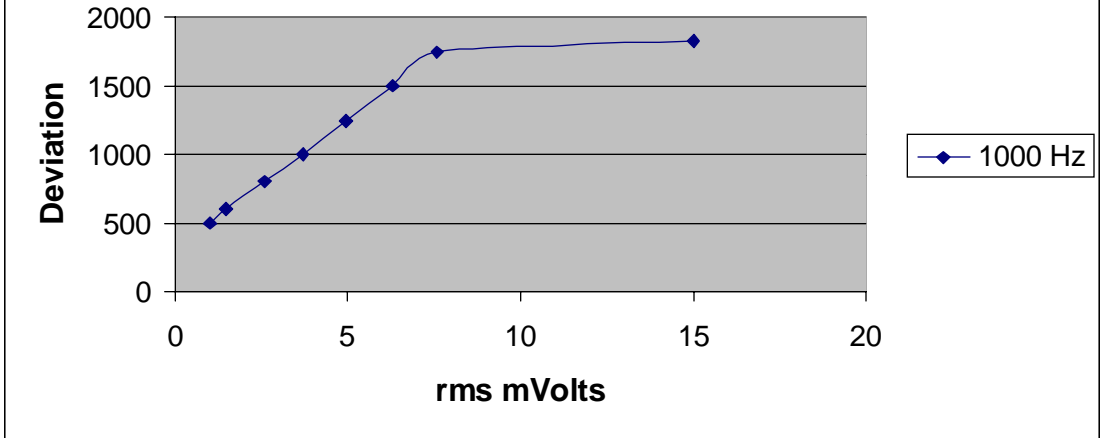

Modulation Limiting
Columbia Telecommunications Group, Inc.
FRS-CS14

COLUMBIA TELECOMMUNICATIONS GROUP, INC.
FCC ID: GAFFRS-CS14
JOB #: 487ZH0
EXHIBIT #: 11B