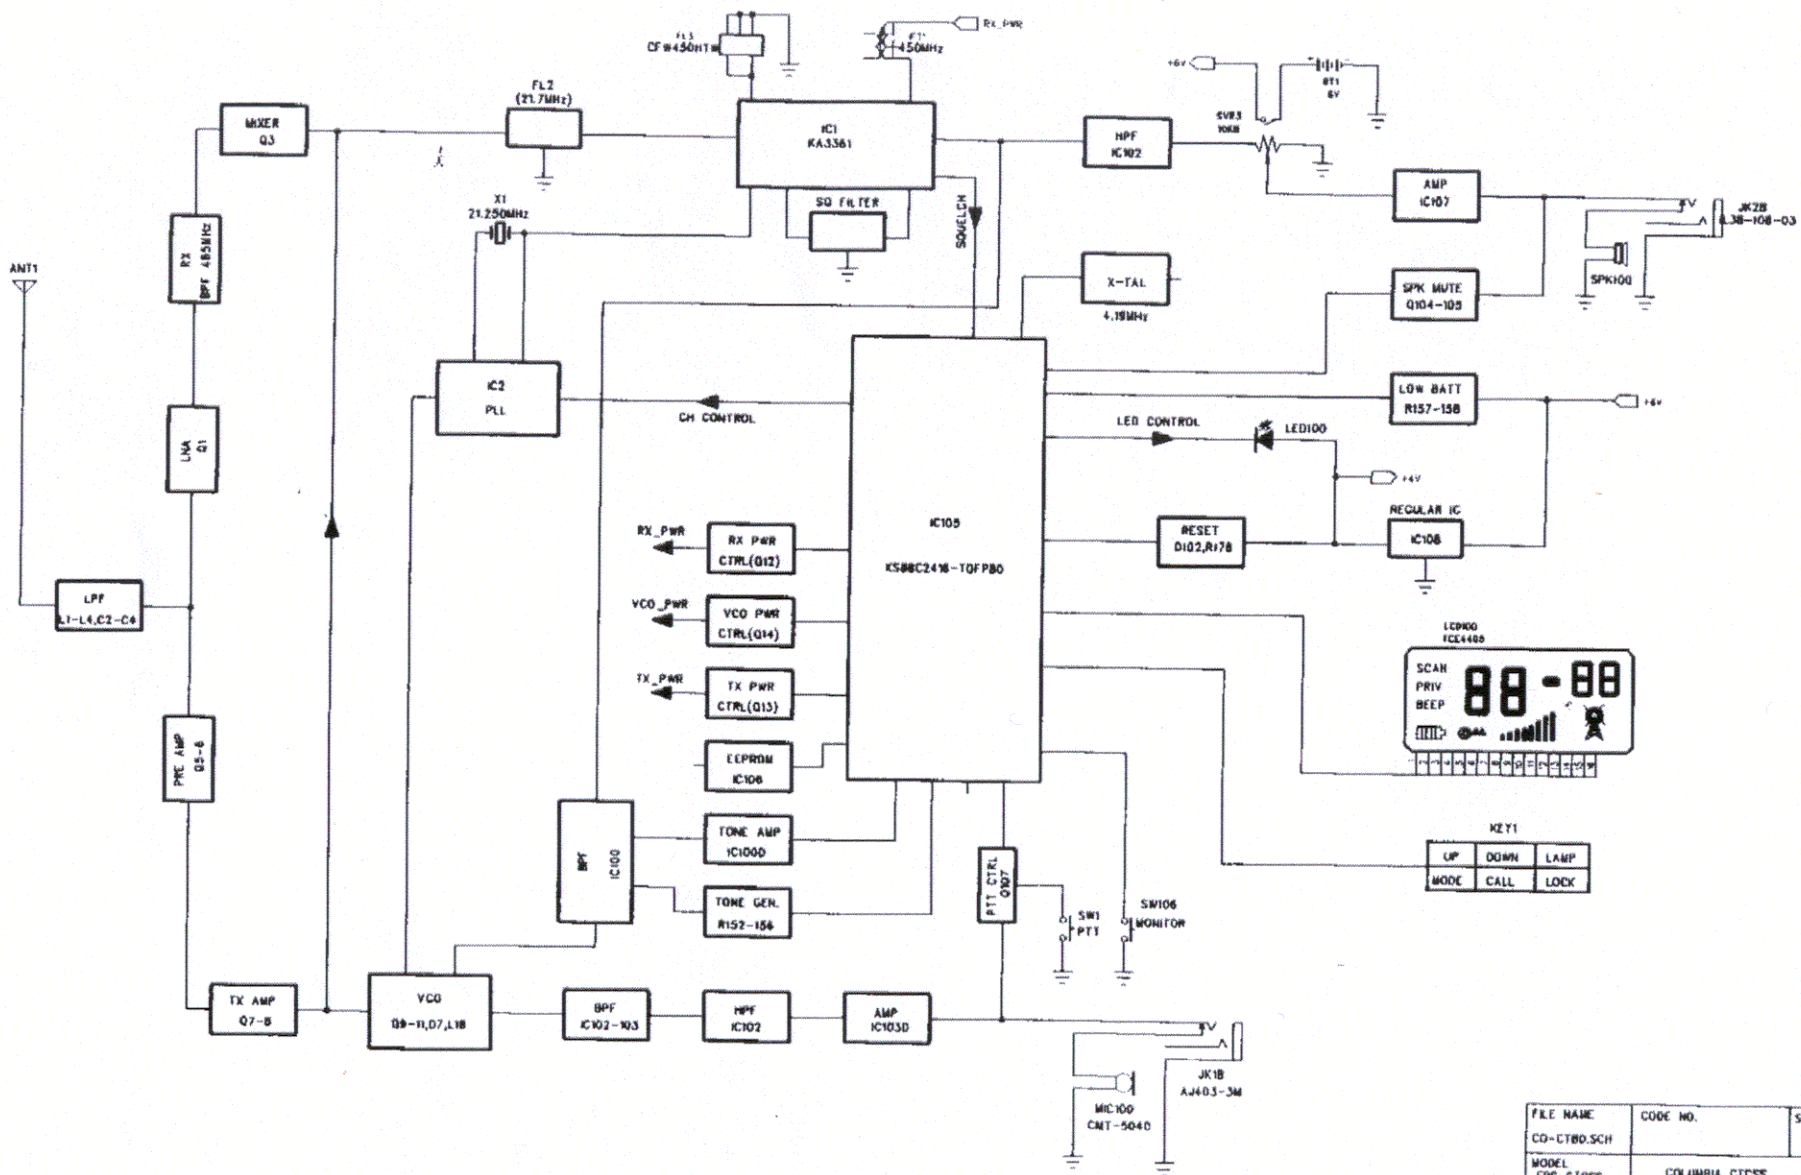

FRS CTCSS BLOCK DIAGRAM

COLUMBIA TELECOMMUNICATIONS GROUP, INC.

FCC ID: GAFFRS-CS14

JOB #: 487ZH0

FILE NAME	CODE NO.	SHEET 1/1	
CD-CT80.SCH			
MODEL	COLUMBIA CTCSS		
FRS CTCSS			
DATE	DESIGN	CHECKED	APPROVED
00.03.20			
REVISION	BAEK		
REV_01	00.03.20		