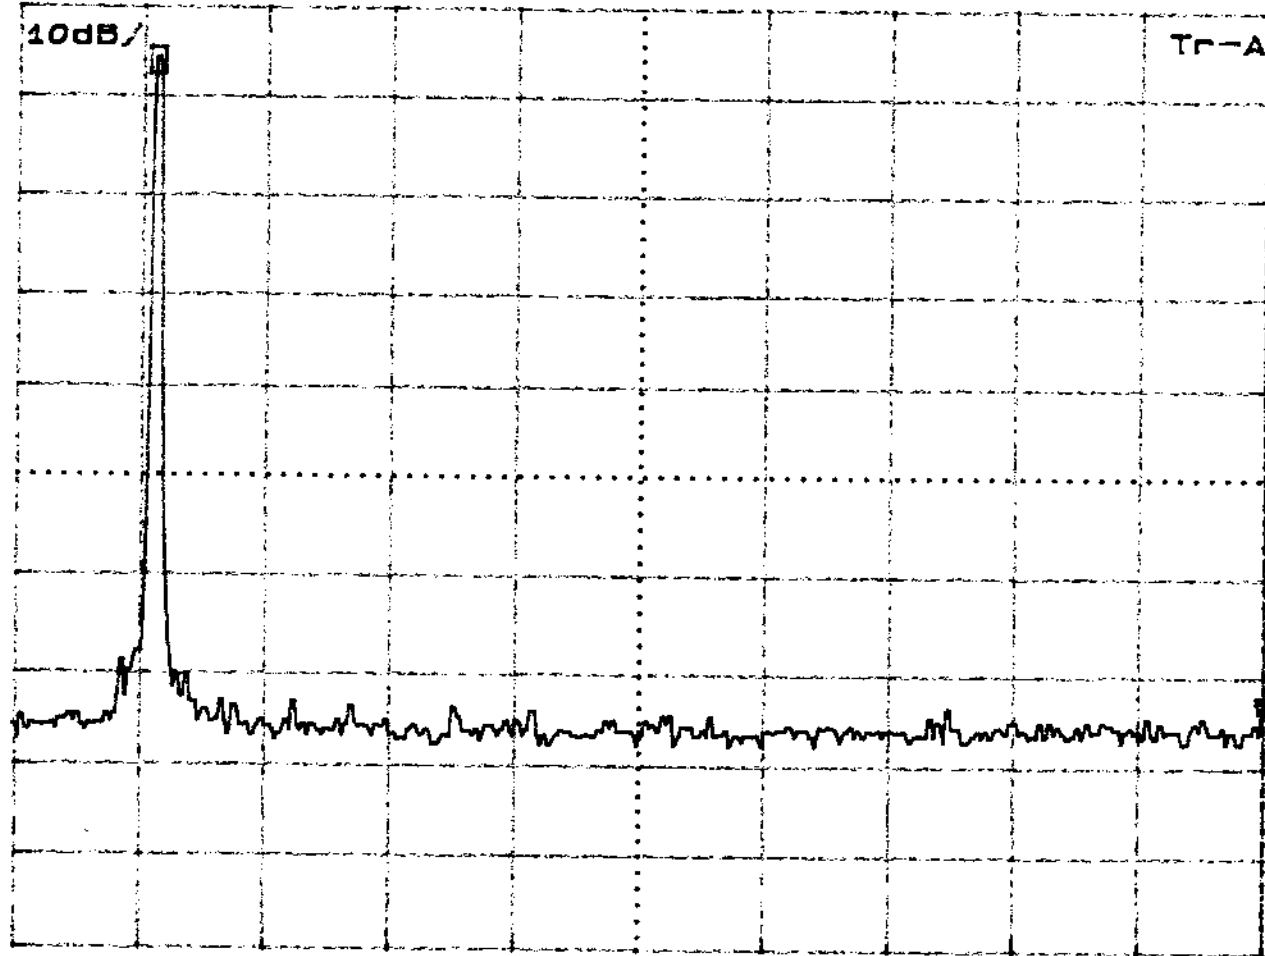

ST: 2.40300GHz

SP: 2.48350GHz

DLT: -74.46MHz

-61.05dB

RLV: 87.00dB/m

Handset Channel 1

RB 10kHz# AT 10dB P

VB OFF ST 2.3s

ST: 2.40000GHz

SP: 2.47600GHz

Handset Channel 40

PLT: 7.548MHz

-69.09dB

RB 10kHz# AT 10dB P

RLV: 87.00dB/m

VB OFF

ST 260ms

ST: 2.475000GHz

SP: 2.483500GHz