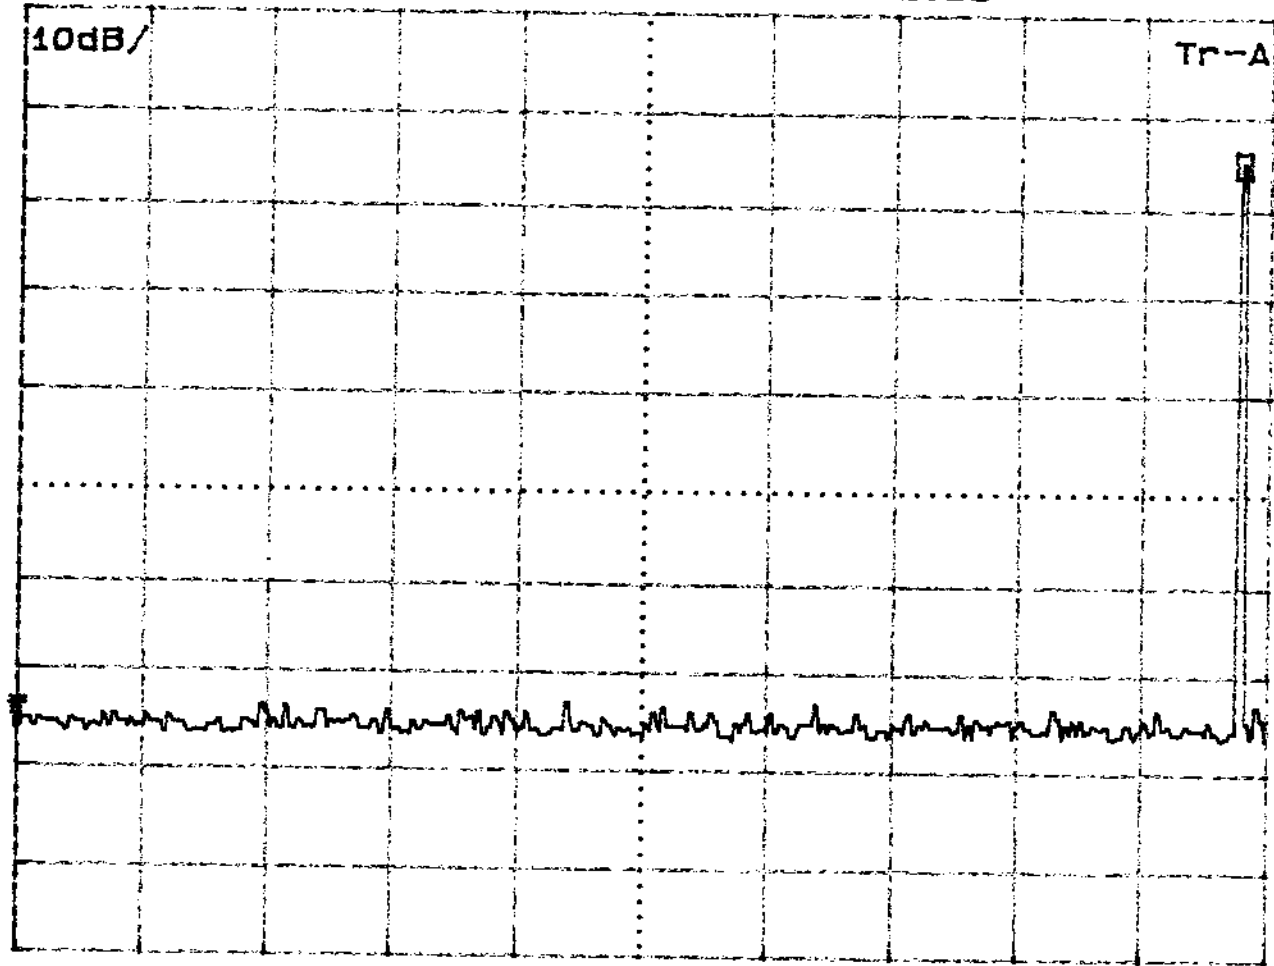

ST: 2.400000GHz

SP: 2.405000GHz

DLT: 78.57MHz

-58.87dB

RLV: 87.00dB/m

Base Unit Channel 40

RB 10kHz# AT 10dB P

VB OFF ST 2.5s

ST: 2.40300GHz

SP: 2.48350GHz

DLT: -74.46MHz

-61.05dB

RLV: 87.00dB/m

Handset Channel 1

RB 10kHz# AT 10dB P

VB OFF ST 2.3s

ST: 2.40000GHz

SP: 2.47600GHz

Handset Channel 40

PLT: 7.548MHz

-69.09dB

RB 10kHz# AT 10dB P

RLV: 87.00dB/m

VB OFF

ST 260ms

ST: 2.475000GHz

SP: 2.483500GHz