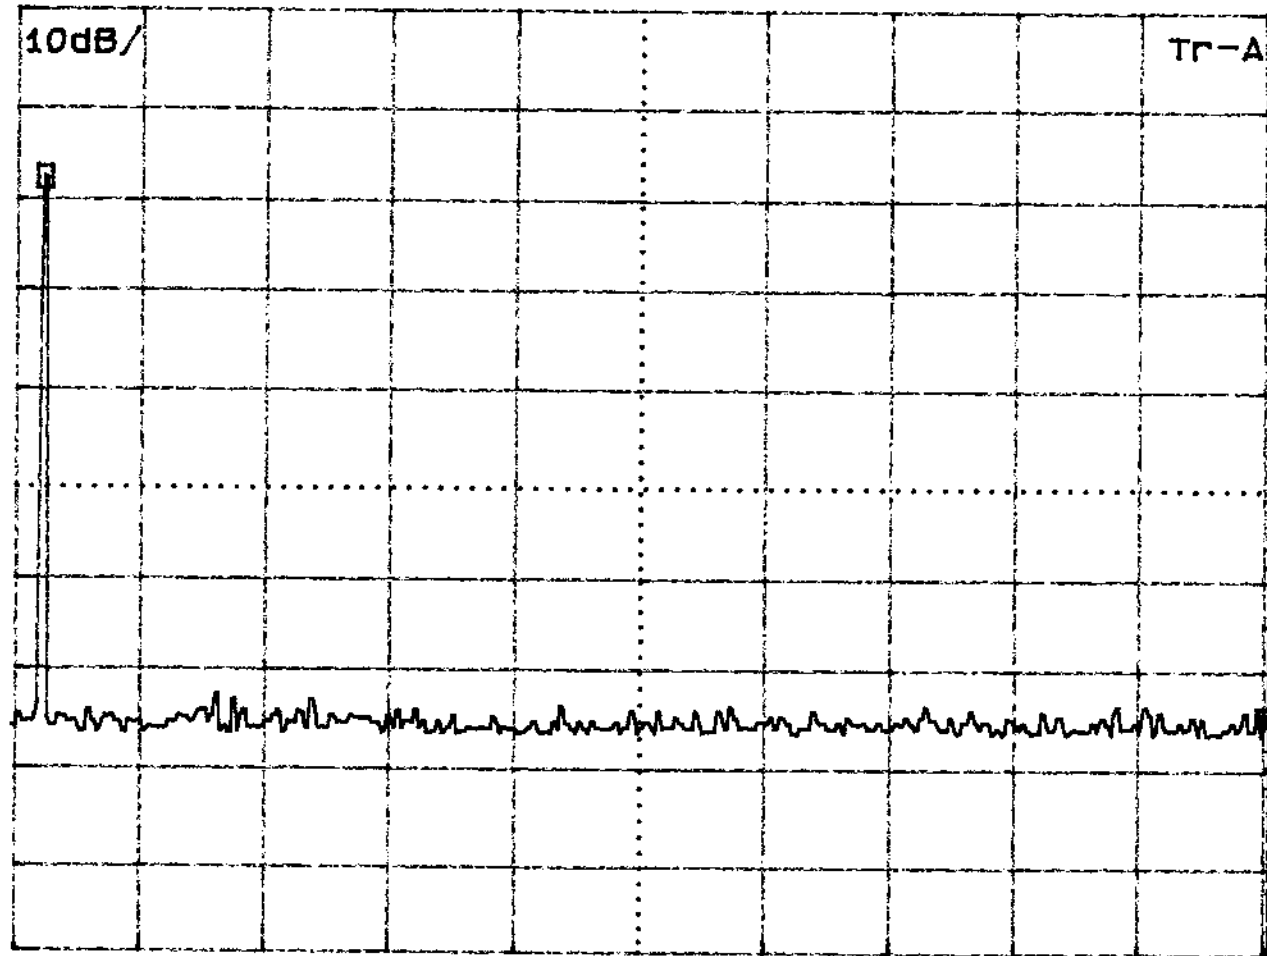

ST: 2.400000GHz

SP: 2.405000GHz

DLT: 78.57MHz

-58.87dB

RLV: 87.00dB/m

Base Unit Channel 40

RB 10kHz# AT 10dB P

VB OFF ST 2.5s

ST: 2.40300GHz

SP: 2.48350GHz

DLT: -74.46MHz

-61.05dB

RLV: 87.00dB/m

Handset Channel 1

RB 10kHz# AT 10dB P

VB OFF ST 2.3s

ST: 2.40000GHz

SP: 2.47600GHz

Handset Channel 40

PLT: 7.548MHz

-69.09dB

RB 10kHz# AT 10dB P

RLV: 87.00dB/m

VB OFF

ST 260ms

ST: 2.475000GHz

SP: 2.483500GHz