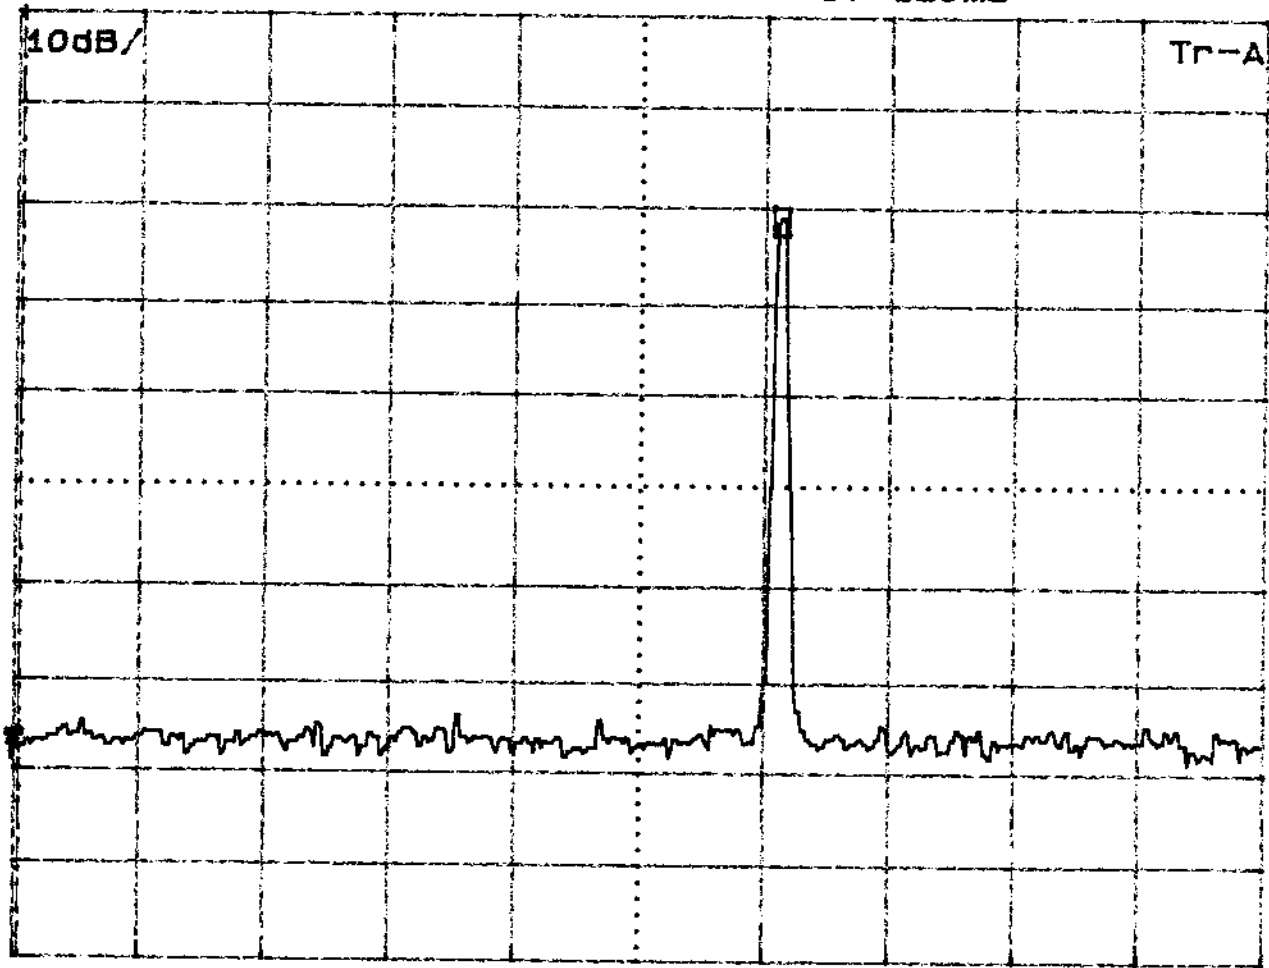

Base Unit Channel 1

DLT: -9.070MHz

-57.56dB

RLV: 67.00dB/m

RB 10kHz*

AT 10dB P

VB OFF

ST 150ms

ST: 2.400000GHz

SP: 2.405000GHz

DLT: 78.57MHz

-58.87dB

RLV: 87.00dB/m

Base Unit Channel 40

RB 10kHz# AT 10dB P

VB OFF ST 2.5s

ST: 2.40300GHz

SP: 2.48350GHz

DLT: -74.46MHz

-61.05dB

RLV: 87.00dB/m

Handset Channel 1

RB 10kHz# AT 10dB P

VB OFF ST 2.3s

ST: 2.40000GHz

SP: 2.47600GHz

Handset Channel 40

PLT: 7.548MHz

-69.09dB

RB 10kHz# AT 10dB P

RLV: 87.00dB/m

VB OFF