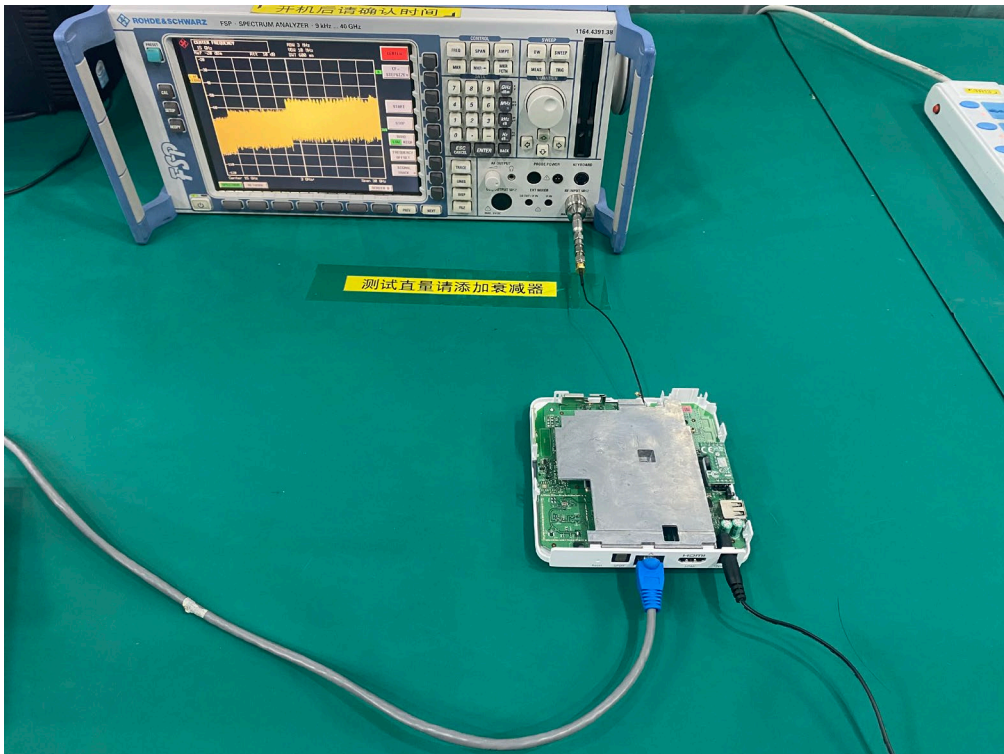

## EUT TEST PHOTO

**AC Power Line Conducted Emissions Test Photos**

**Radiated Emissions Test Photos****9 kHz to 30 MHz**

**Radiated Emissions Test Photos****30 MHz to 1000 MHz**

**Radiated Emissions Test Photos****Above 1 GHz**

## Conducted Test Photos