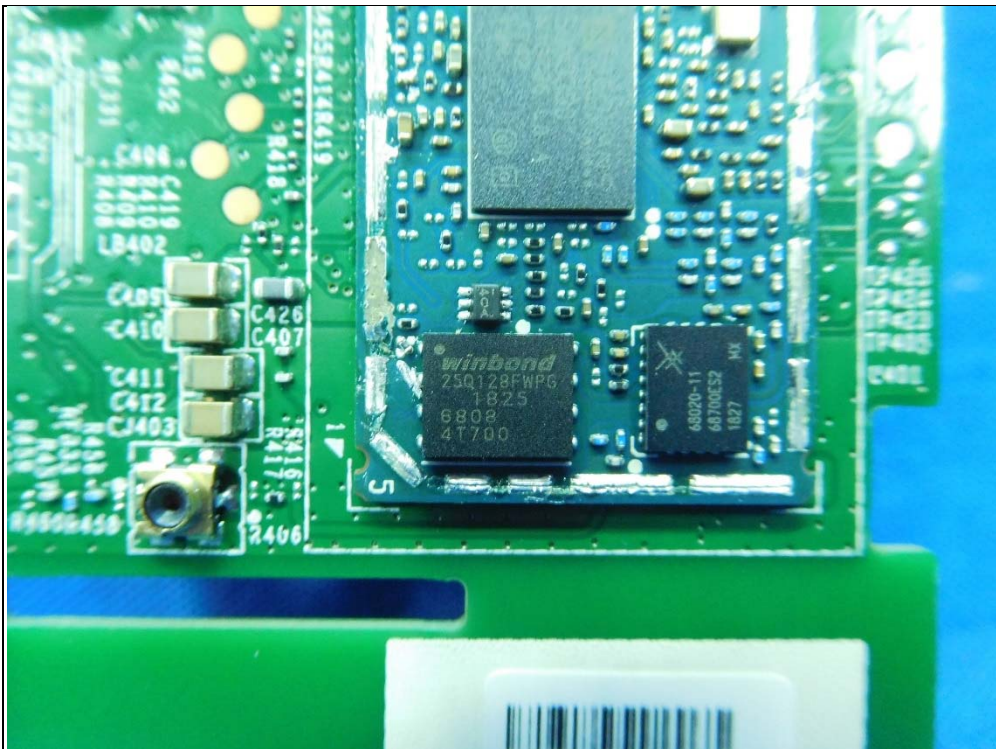

## CONSTRUCTION PHOTOS OF EUT

Model: INR-18500 -1S1P

Model: APZ0001-1S1P-BP

Zigbee Antenna

WWAN Antenna