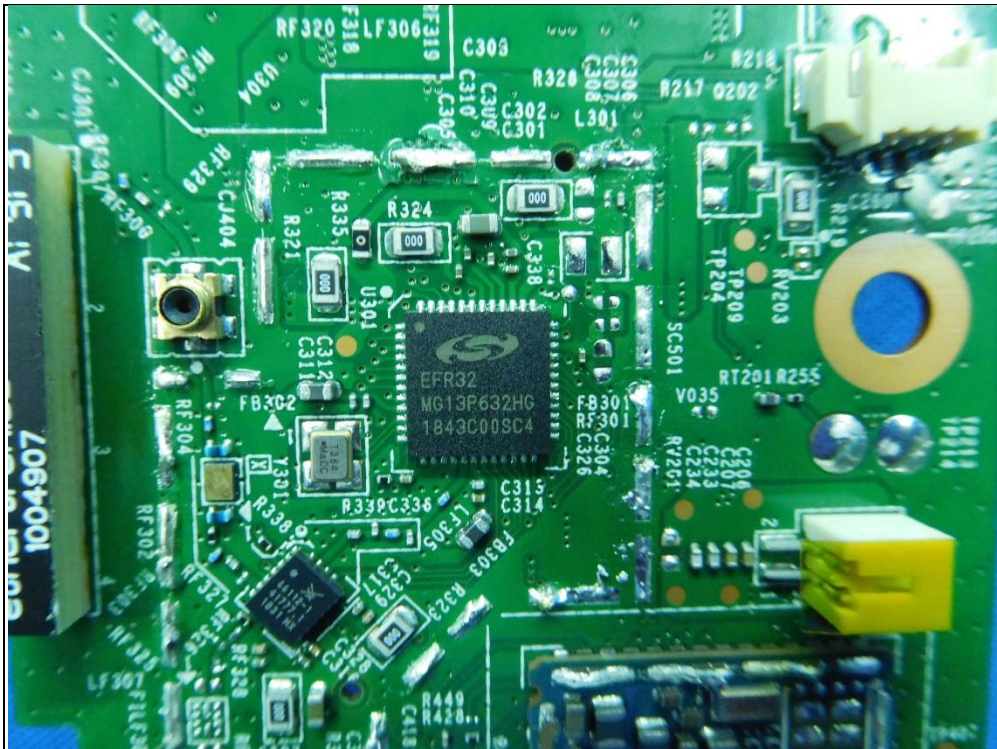

## CONSTRUCTION PHOTOS OF EUT

Model: INR-18500 -1S1P

Model: APZ0001-1S1P-BP

Zigbee Antenna

WWAN Antenna