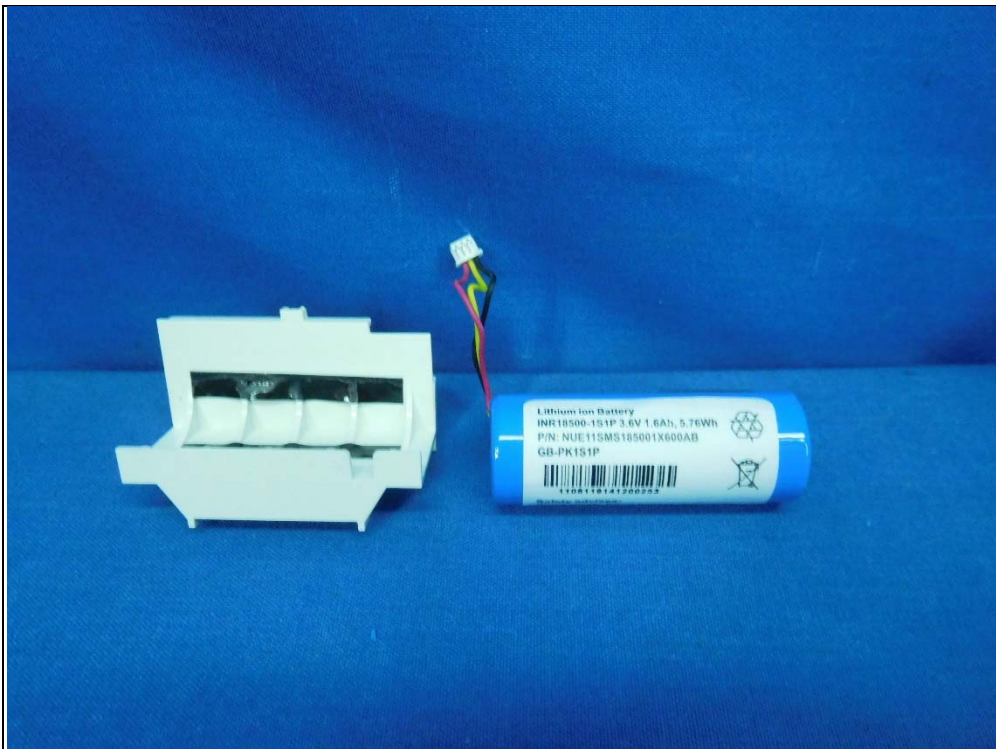

## CONSTRUCTION PHOTOS OF EUT

Model: INR-18500 -1S1P

Model: APZ0001-1S1P-BP

Zigbee Antenna

WWAN Antenna