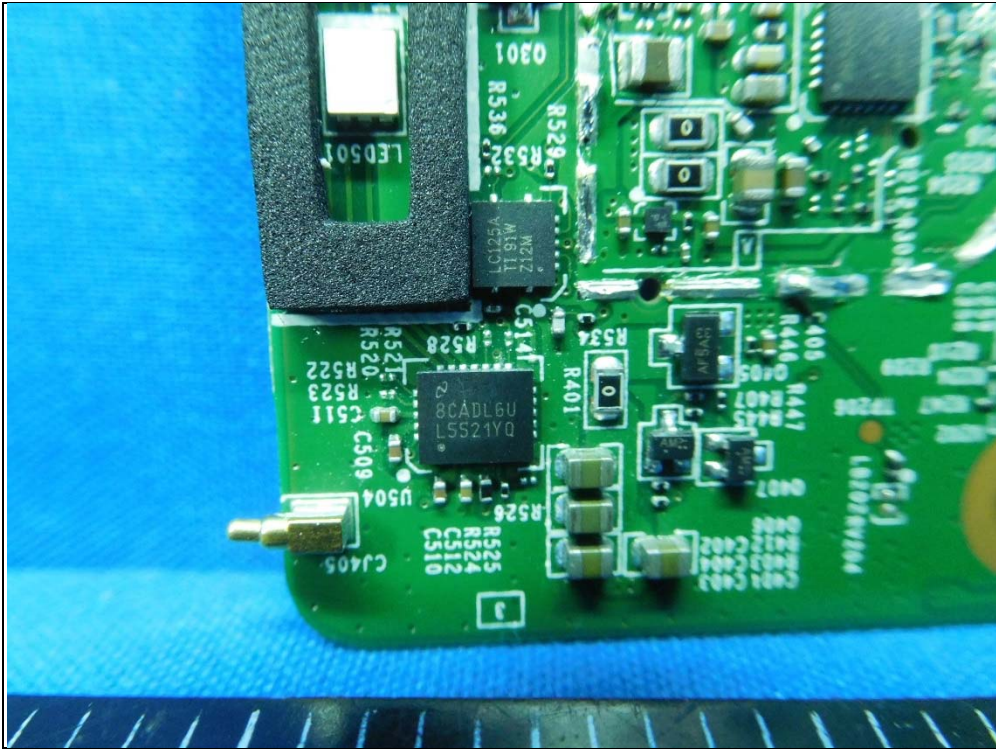

## CONSTRUCTION PHOTOS OF EUT

Model: INR-18500 -1S1P

Model: APZ0001-1S1P-BP

Zigbee Antenna

WWAN Antenna