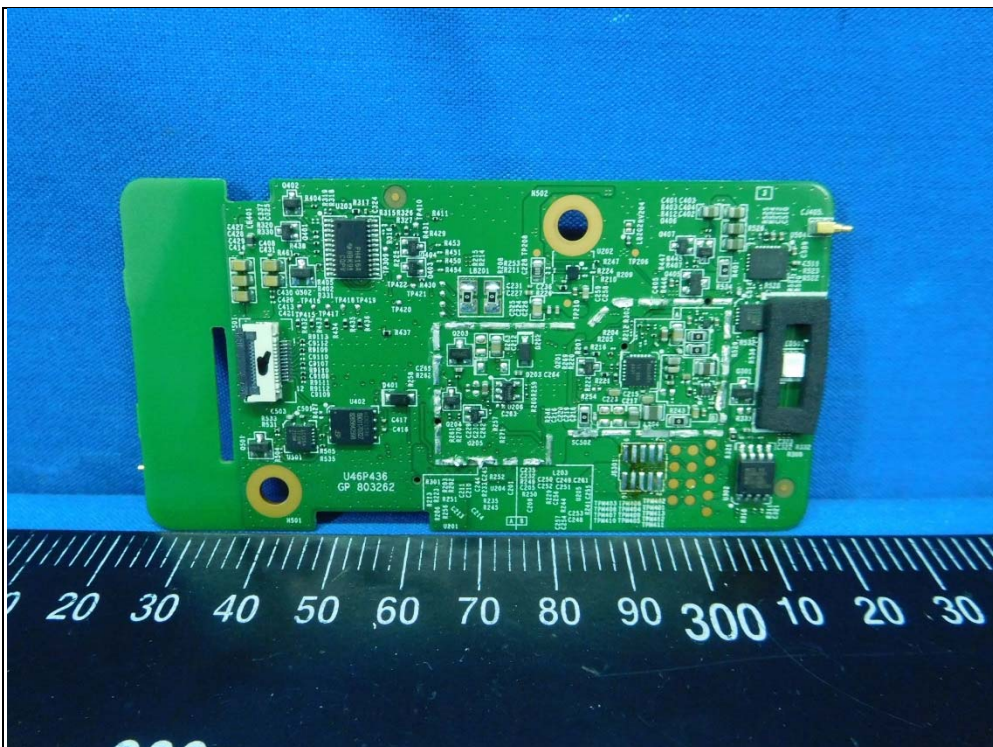

## CONSTRUCTION PHOTOS OF EUT

Model: INR-18500 -1S1P

Model: APZ0001-1S1P-BP

Zigbee Antenna

WWAN Antenna