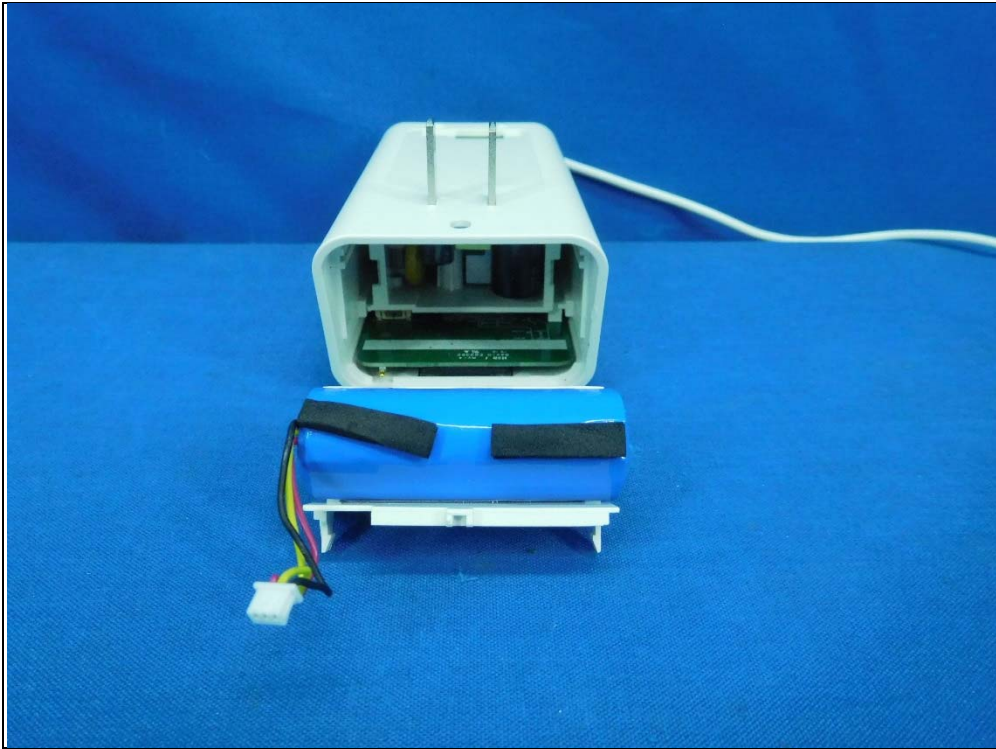

## CONSTRUCTION PHOTOS OF EUT

Model: INR-18500 -1S1P

Model: APZ0001-1S1P-BP

Zigbee Antenna

WWAN Antenna