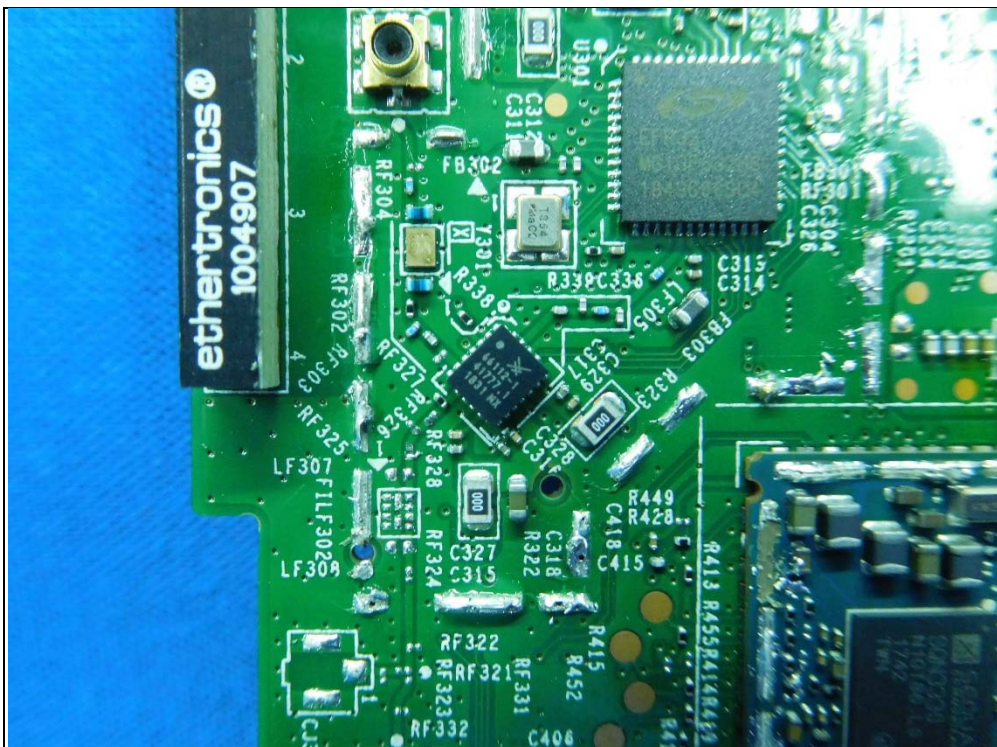

## CONSTRUCTION PHOTOS OF EUT

Model: INR-18500 -1S1P

Model: APZ0001-1S1P-BP

Zigbee Antenna

WWAN Antenna