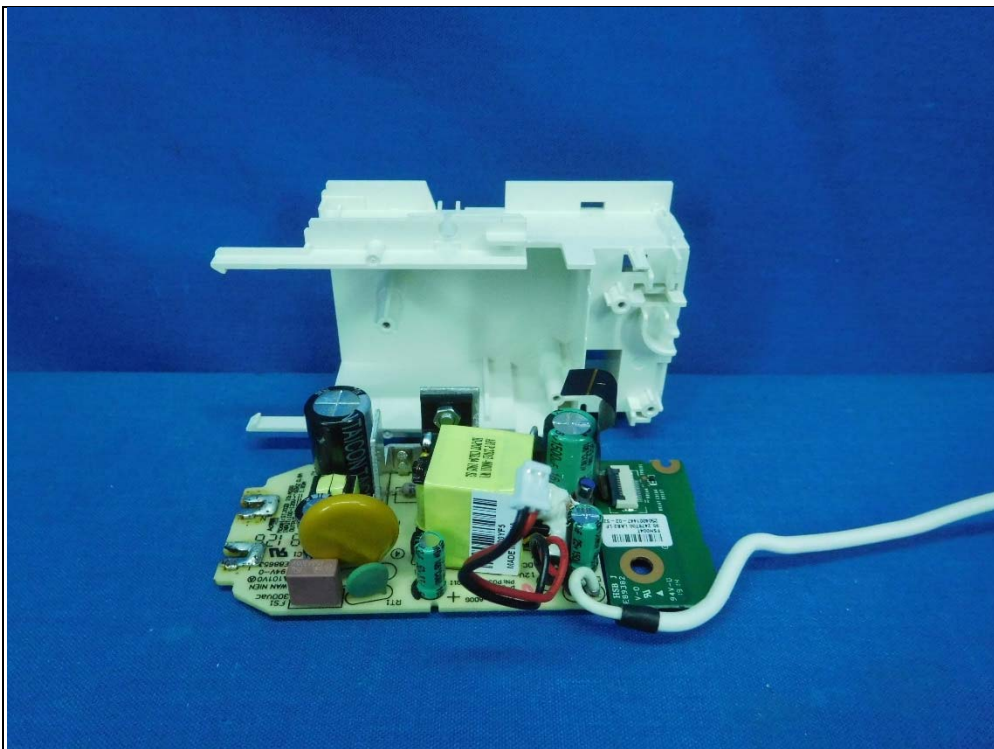

## CONSTRUCTION PHOTOS OF EUT

Model: INR-18500 -1S1P

Model: APZ0001-1S1P-BP

Zigbee Antenna

WWAN Antenna