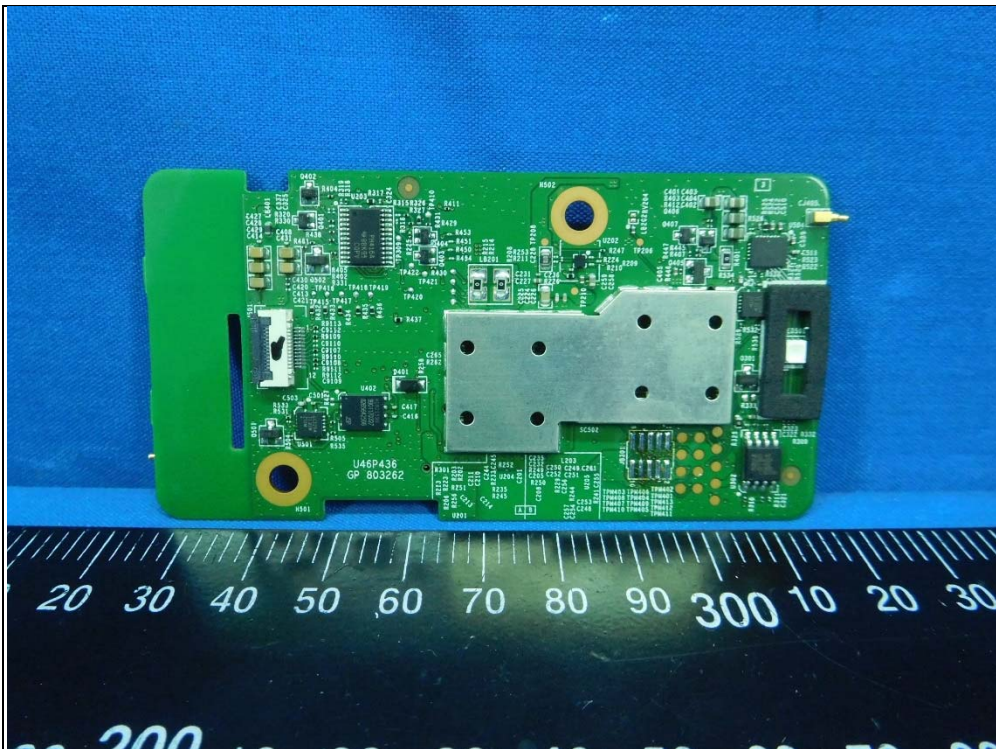

## CONSTRUCTION PHOTOS OF EUT

Model: INR-18500 -1S1P

Model: APZ0001-1S1P-BP

Zigbee Antenna

WWAN Antenna