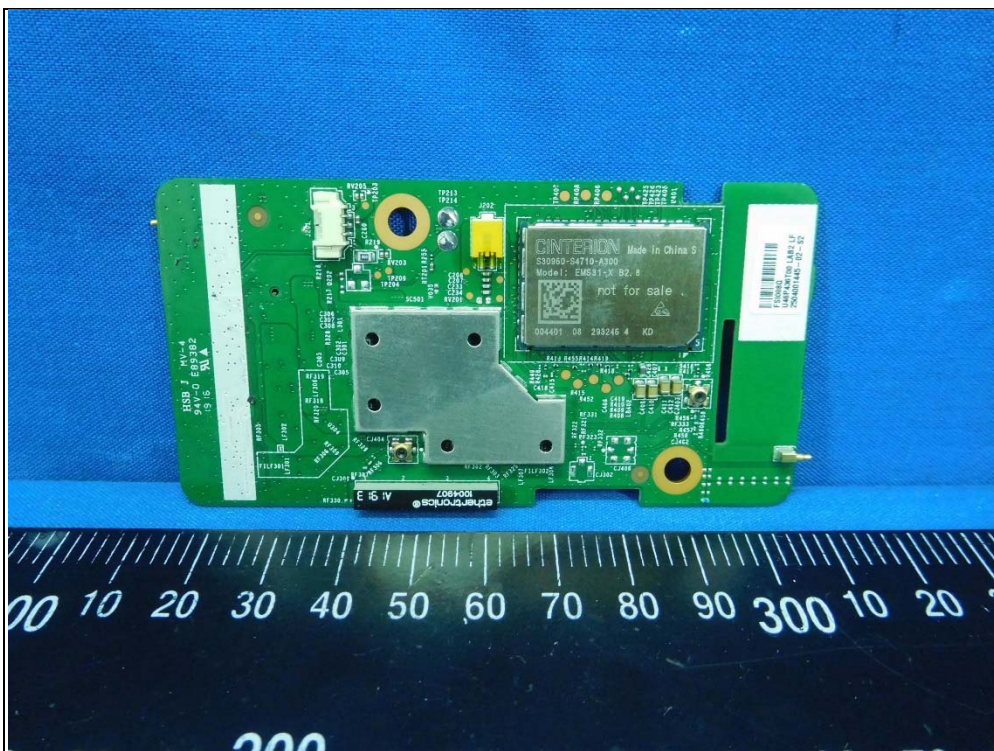

## CONSTRUCTION PHOTOS OF EUT

Model: INR-18500 -1S1P

Model: APZ0001-1S1P-BP

Zigbee Antenna

WWAN Antenna