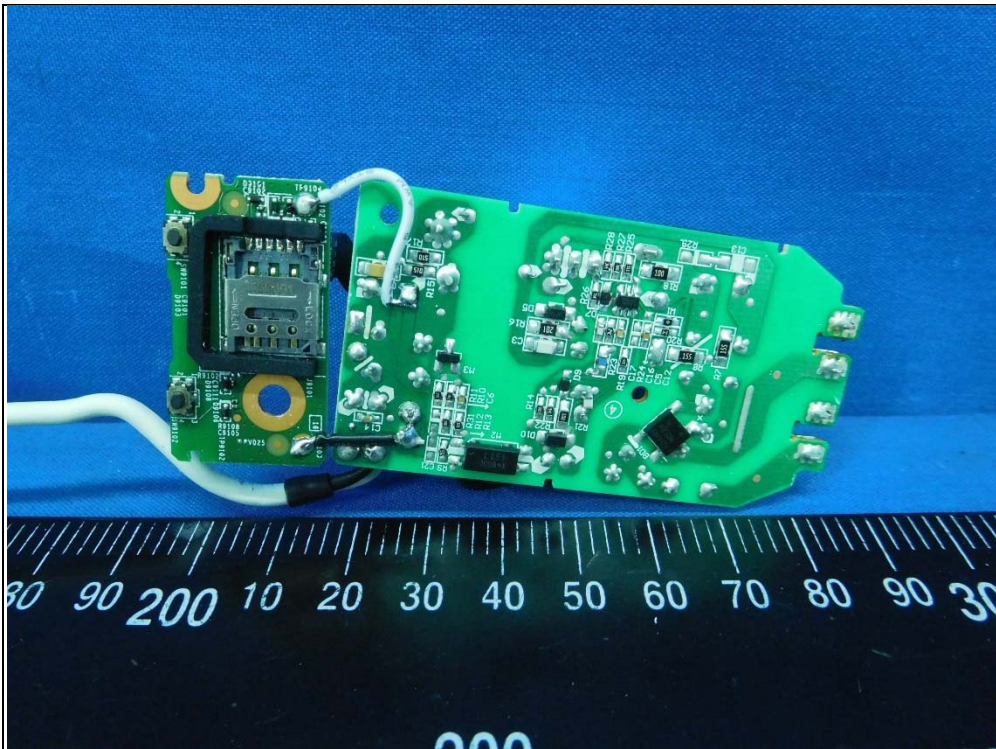

## CONSTRUCTION PHOTOS OF EUT

Model: INR-18500 -1S1P

Model: APZ0001-1S1P-BP

Zigbee Antenna

WWAN Antenna