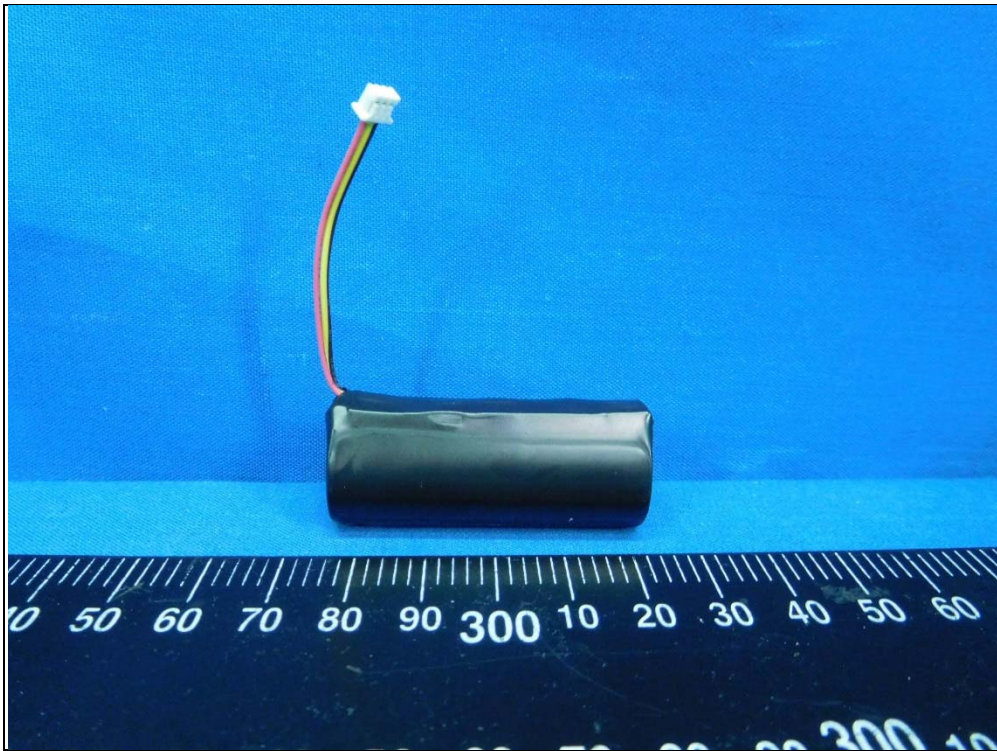

## CONSTRUCTION PHOTOS OF EUT

Model: INR-18500 -1S1P

Model: APZ0001-1S1P-BP

Zigbee Antenna

WWAN Antenna