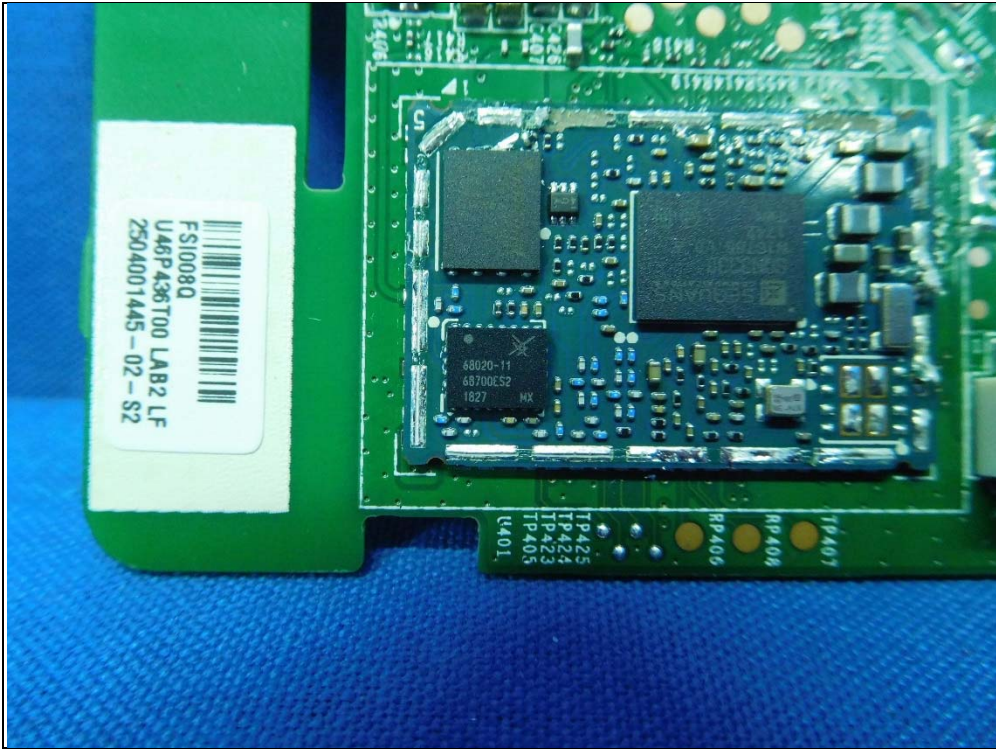

## CONSTRUCTION PHOTOS OF EUT

Model: INR-18500 -1S1P

Model: APZ0001-1S1P-BP

Zigbee Antenna

WWAN Antenna