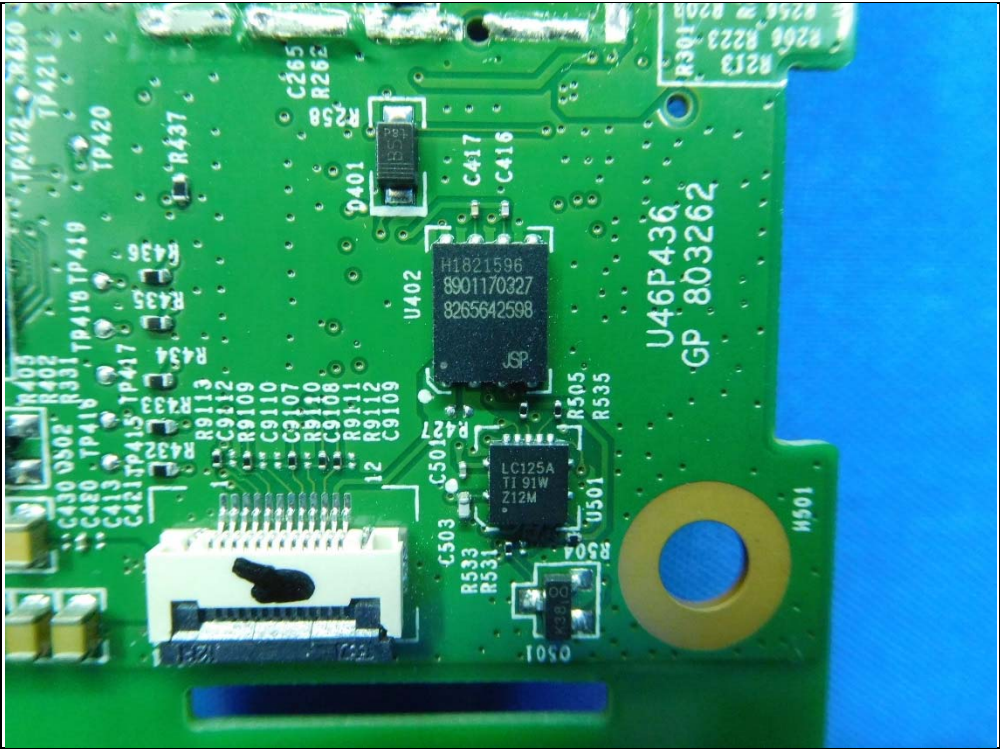

## CONSTRUCTION PHOTOS OF EUT

Model: INR-18500 -1S1P

Model: APZ0001-1S1P-BP

Zigbee Antenna

WWAN Antenna