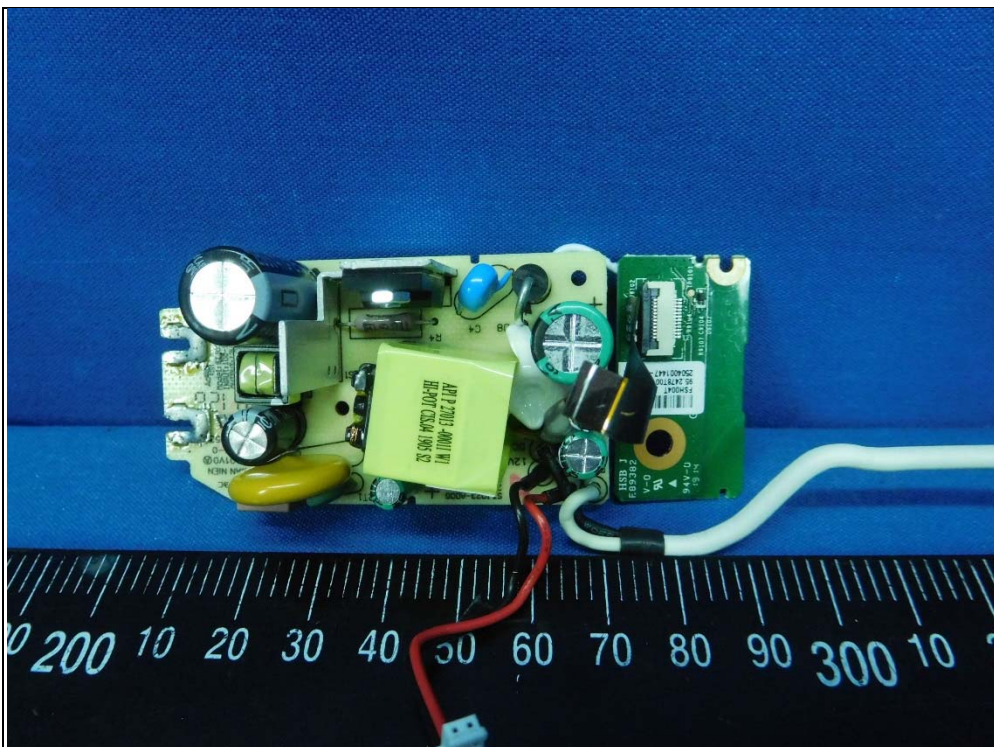

## CONSTRUCTION PHOTOS OF EUT

Model: INR-18500 -1S1P

Model: APZ0001-1S1P-BP

Zigbee Antenna

WWAN Antenna