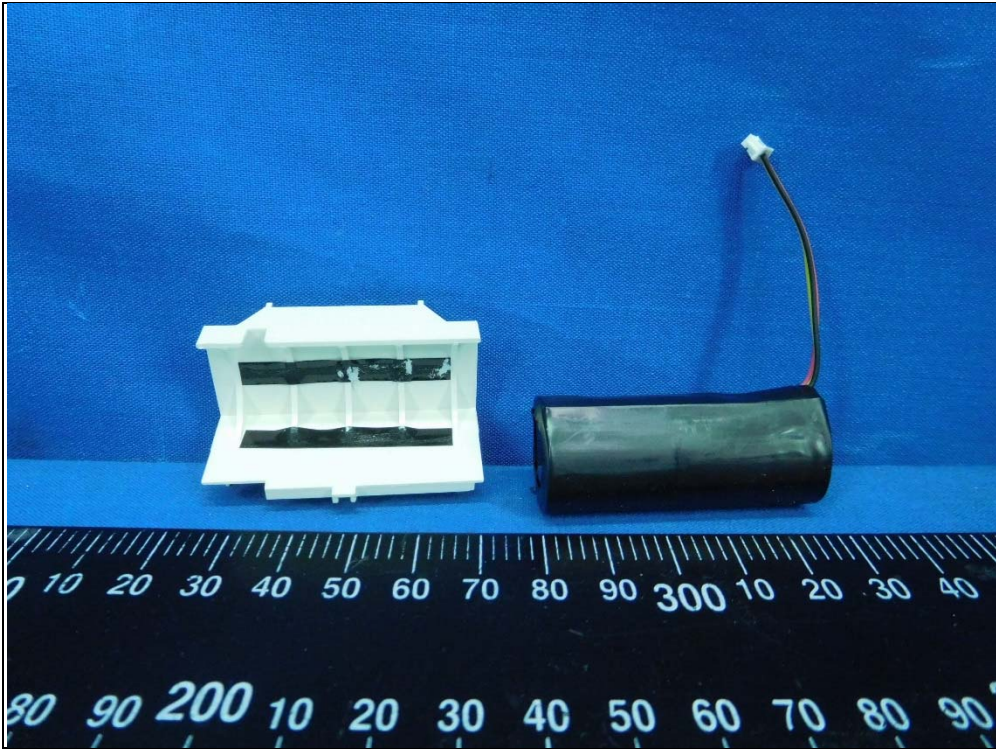

## CONSTRUCTION PHOTOS OF EUT

Model: INR-18500 -1S1P

Model: APZ0001-1S1P-BP

Zigbee Antenna

WWAN Antenna