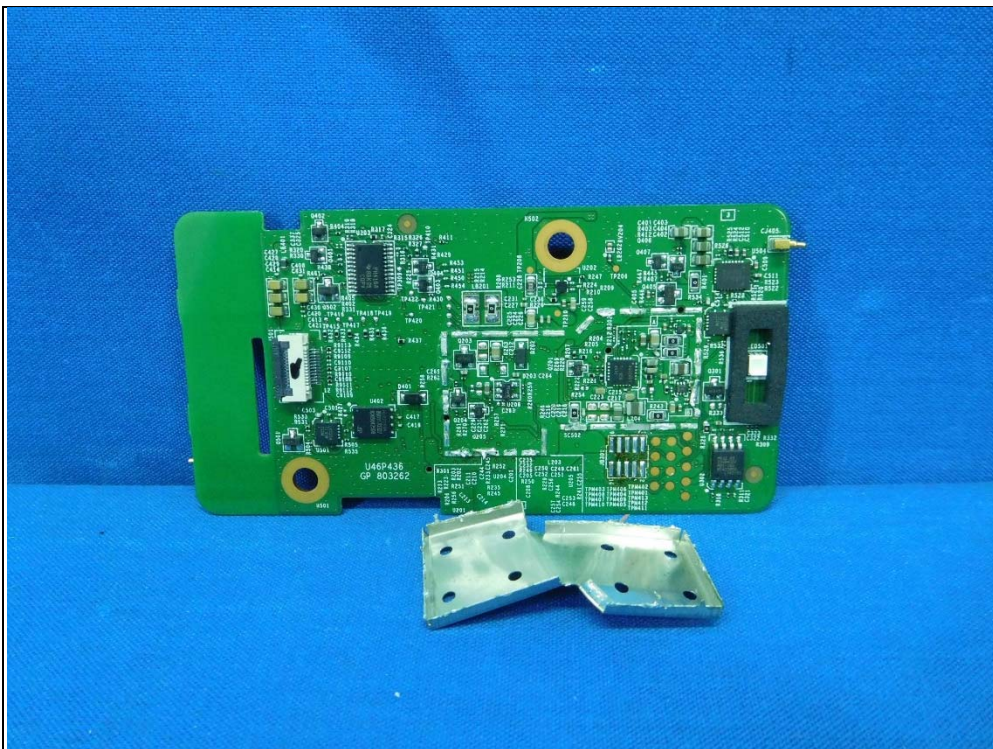

## CONSTRUCTION PHOTOS OF EUT

Model: INR-18500 -1S1P

Model: APZ0001-1S1P-BP

Zigbee Antenna

WWAN Antenna