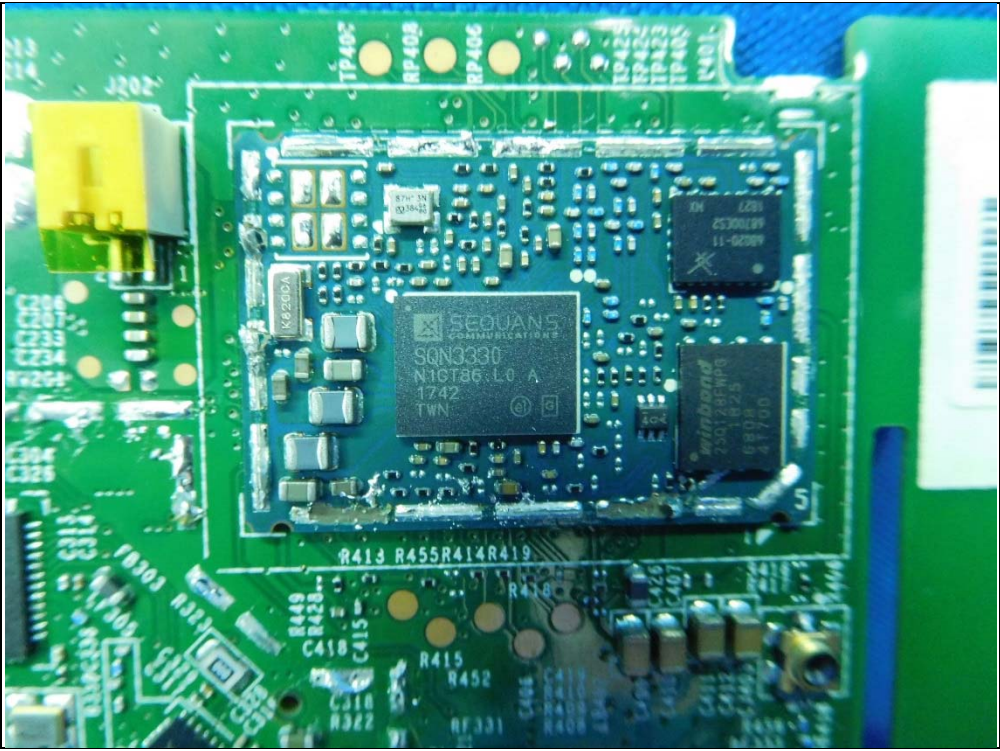

## CONSTRUCTION PHOTOS OF EUT

Model: INR-18500 -1S1P

Model: APZ0001-1S1P-BP

Zigbee Antenna

WWAN Antenna