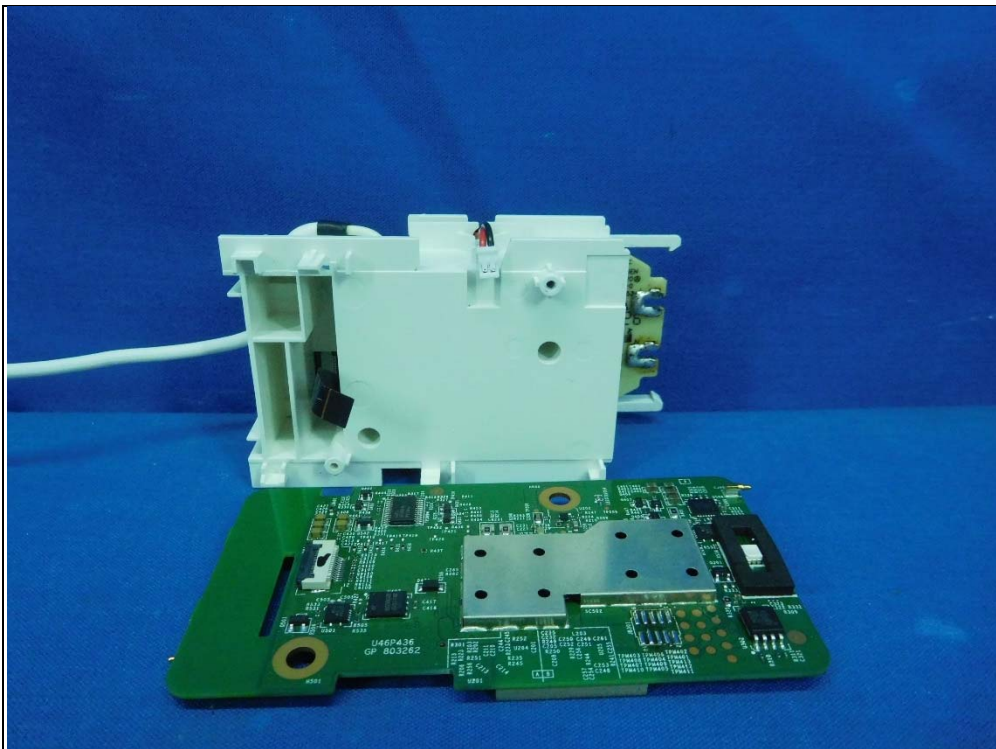

## CONSTRUCTION PHOTOS OF EUT

Model: INR-18500 -1S1P

Model: APZ0001-1S1P-BP

Zigbee Antenna

WWAN Antenna