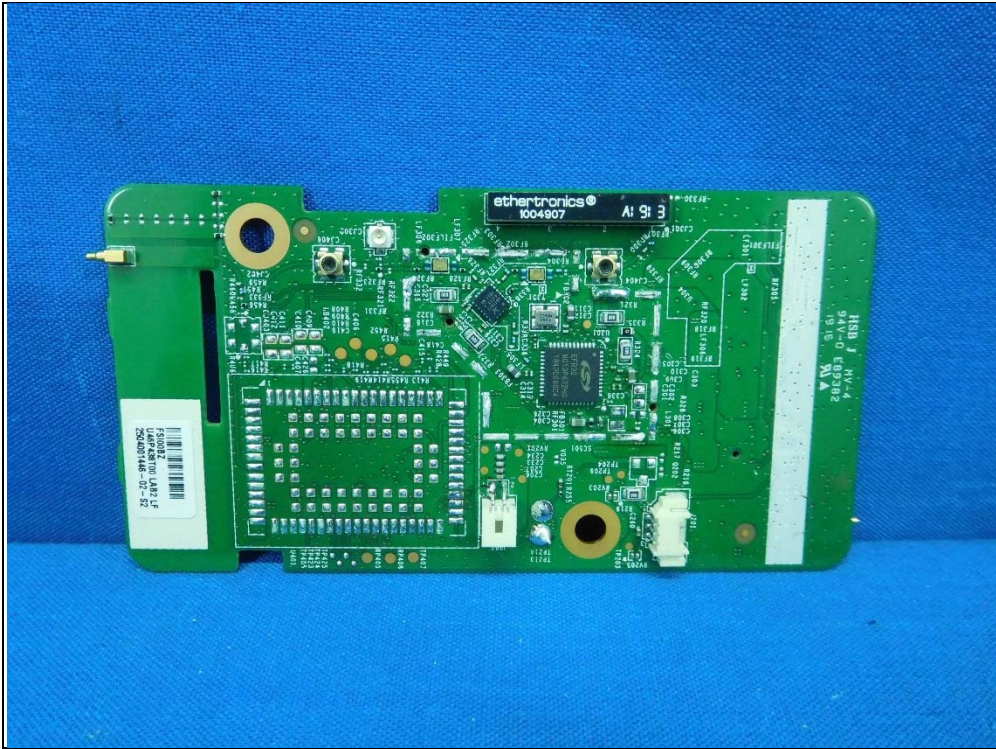

CONSTRUCTION PHOTOS OF EUT

Model: INR-18500 -1S1P

Model: APZ0001-1S1P-BP

Antenna 1

Antenna 2