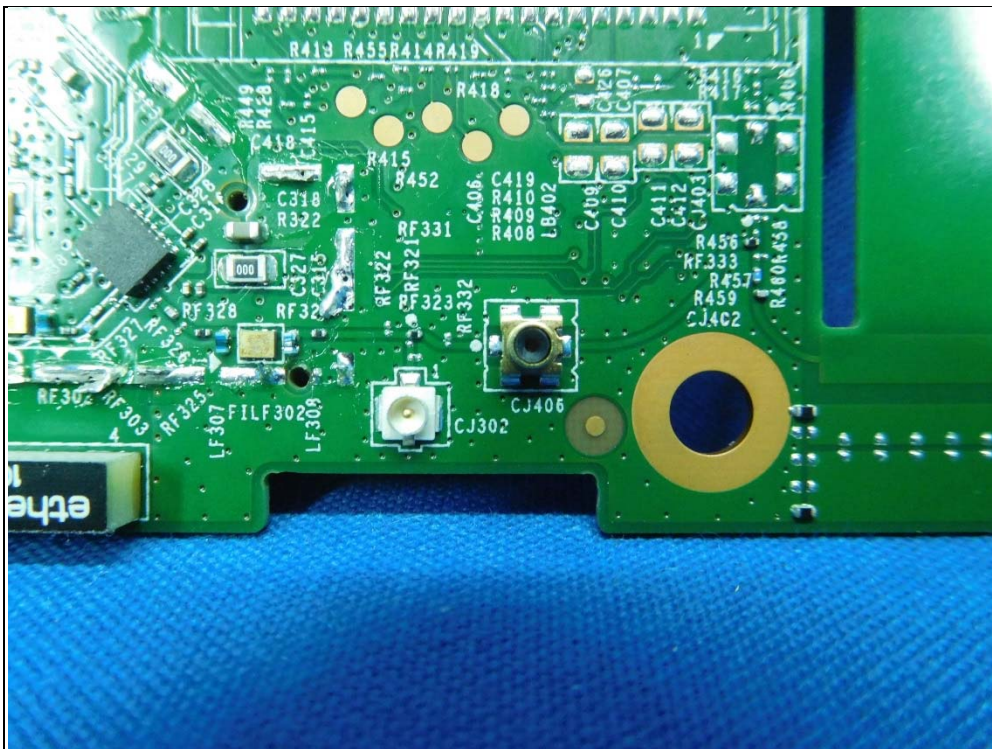

CONSTRUCTION PHOTOS OF EUT

Model: INR-18500 -1S1P

Model: APZ0001-1S1P-BP

Antenna 1

Antenna 2