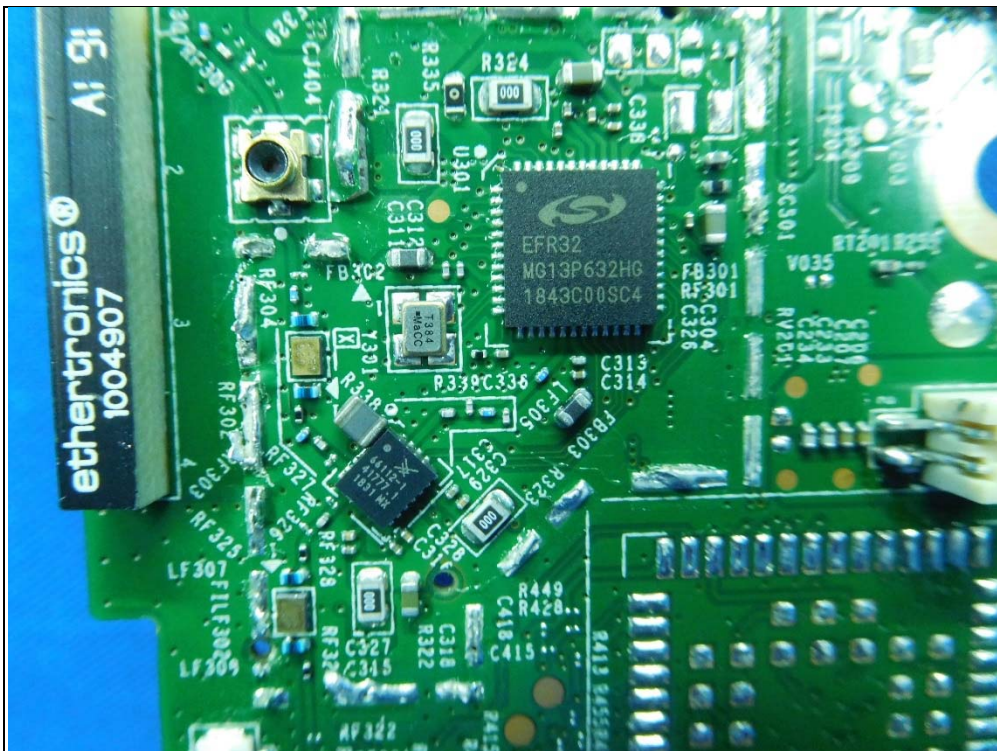

CONSTRUCTION PHOTOS OF EUT

Model: INR-18500 -1S1P

Model: APZ0001-1S1P-BP

Antenna 1

Antenna 2