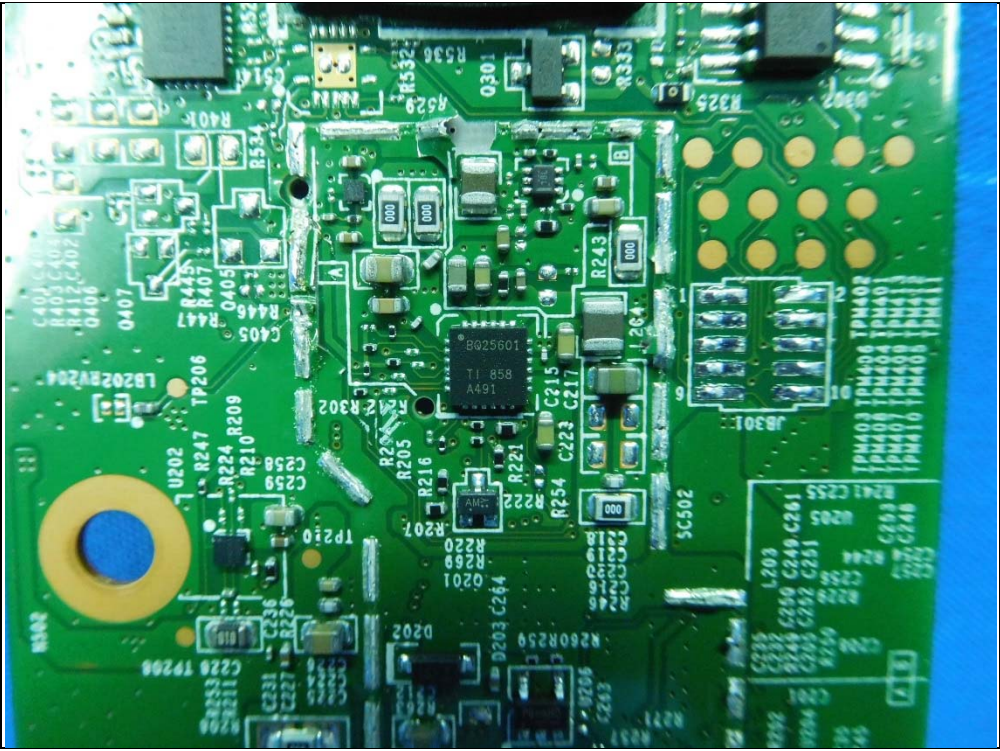

CONSTRUCTION PHOTOS OF EUT

Model: INR-18500 -1S1P

Model: APZ0001-1S1P-BP

Antenna 1

Antenna 2