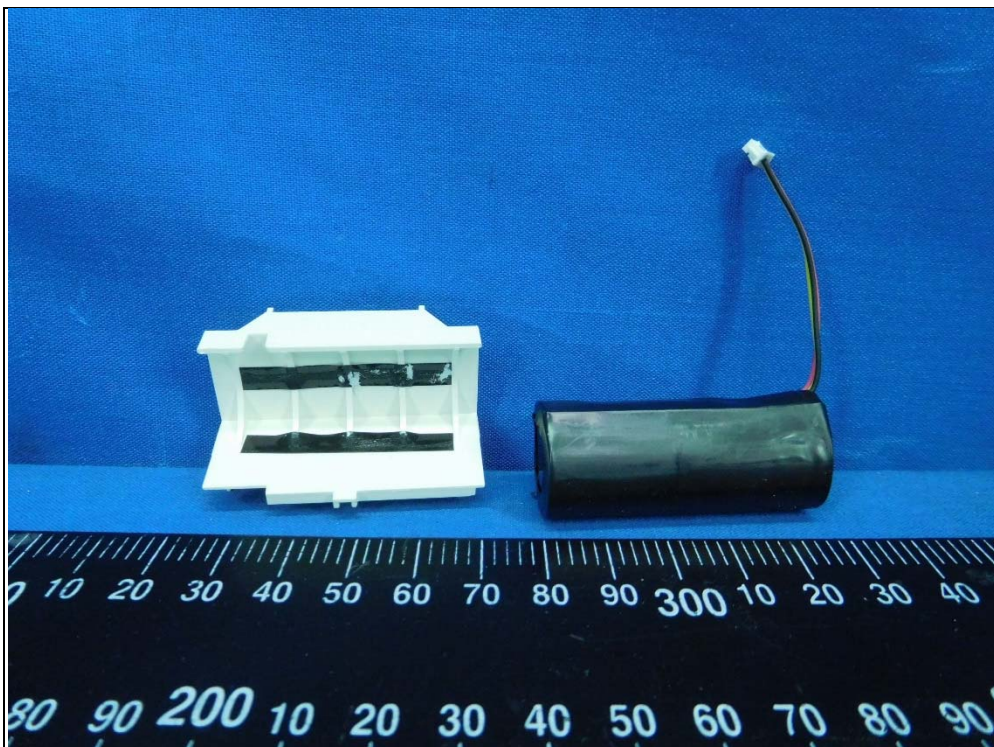

CONSTRUCTION PHOTOS OF EUT

Model: INR-18500 -1S1P

Model: APZ0001-1S1P-BP

Antenna 1

Antenna 2