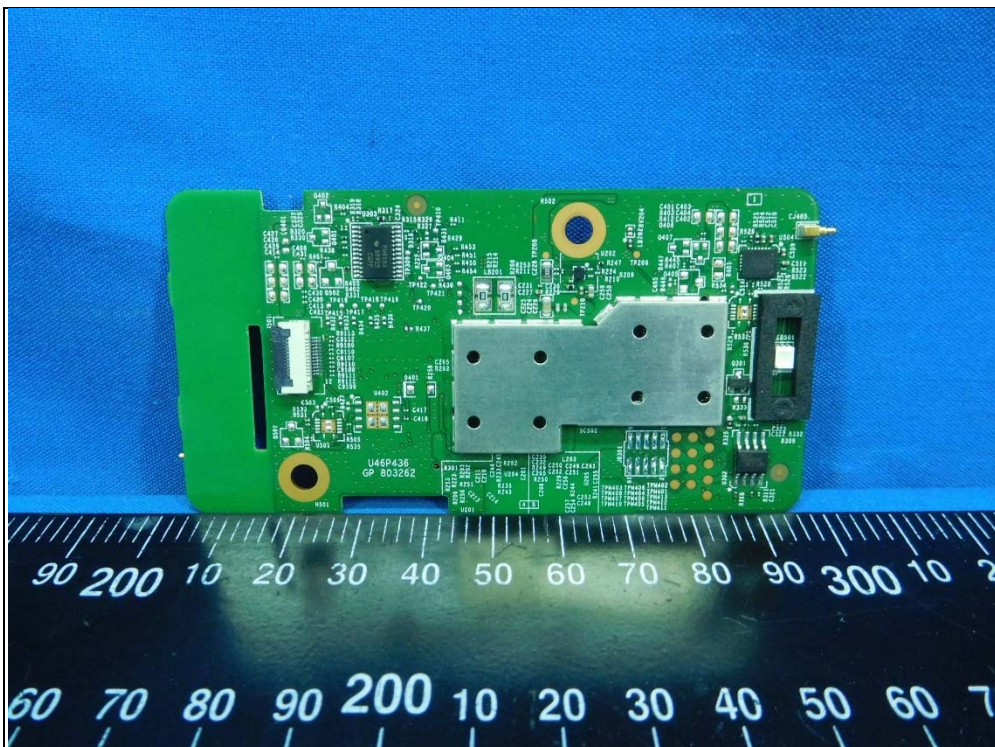

CONSTRUCTION PHOTOS OF EUT

Model: INR-18500 -1S1P

Model: APZ0001-1S1P-BP

Antenna 1

Antenna 2