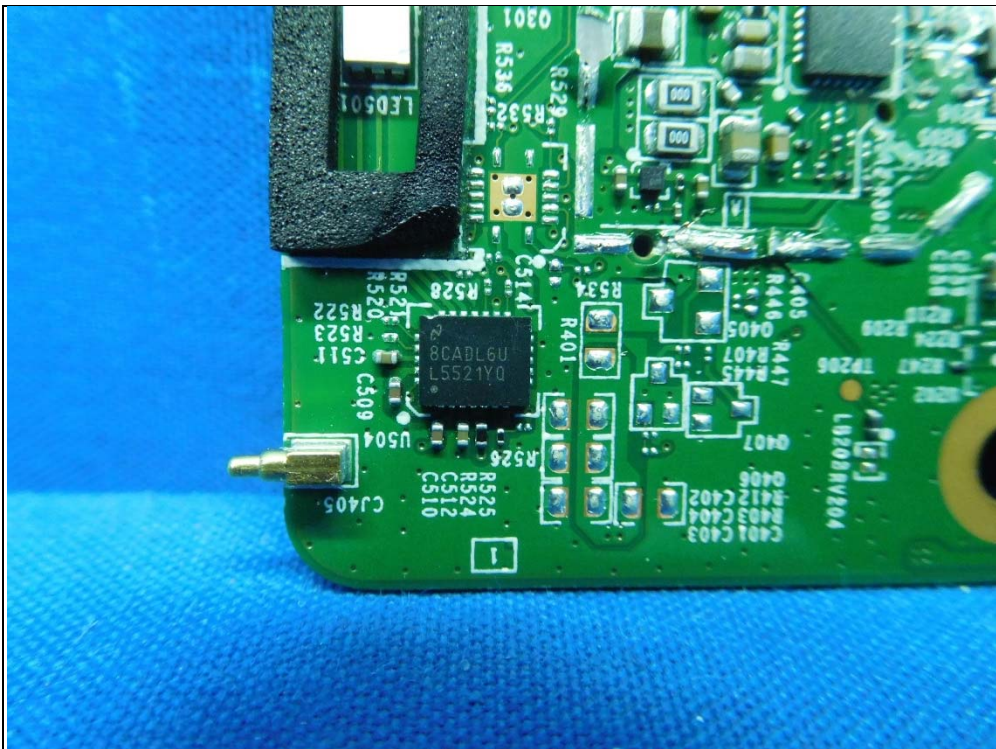

CONSTRUCTION PHOTOS OF EUT

Model: INR-18500 -1S1P

Model: APZ0001-1S1P-BP

Antenna 1

Antenna 2