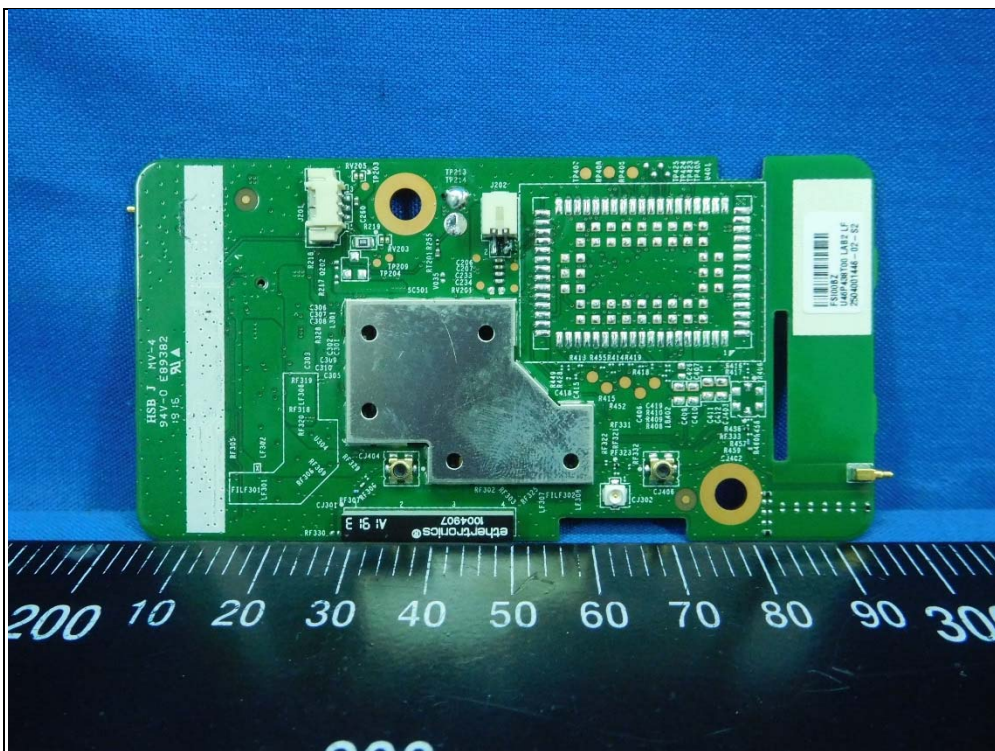

CONSTRUCTION PHOTOS OF EUT

Model: INR-18500 -1S1P

Model: APZ0001-1S1P-BP

Antenna 1

Antenna 2