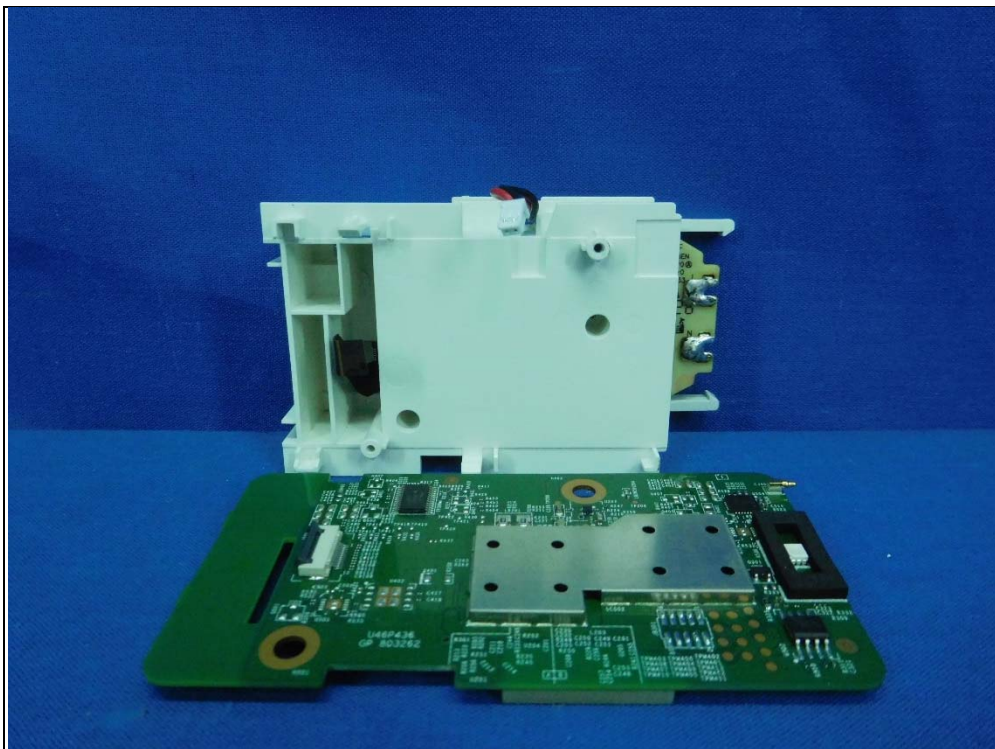

CONSTRUCTION PHOTOS OF EUT

Model: INR-18500 -1S1P

Model: APZ0001-1S1P-BP

Antenna 1

Antenna 2