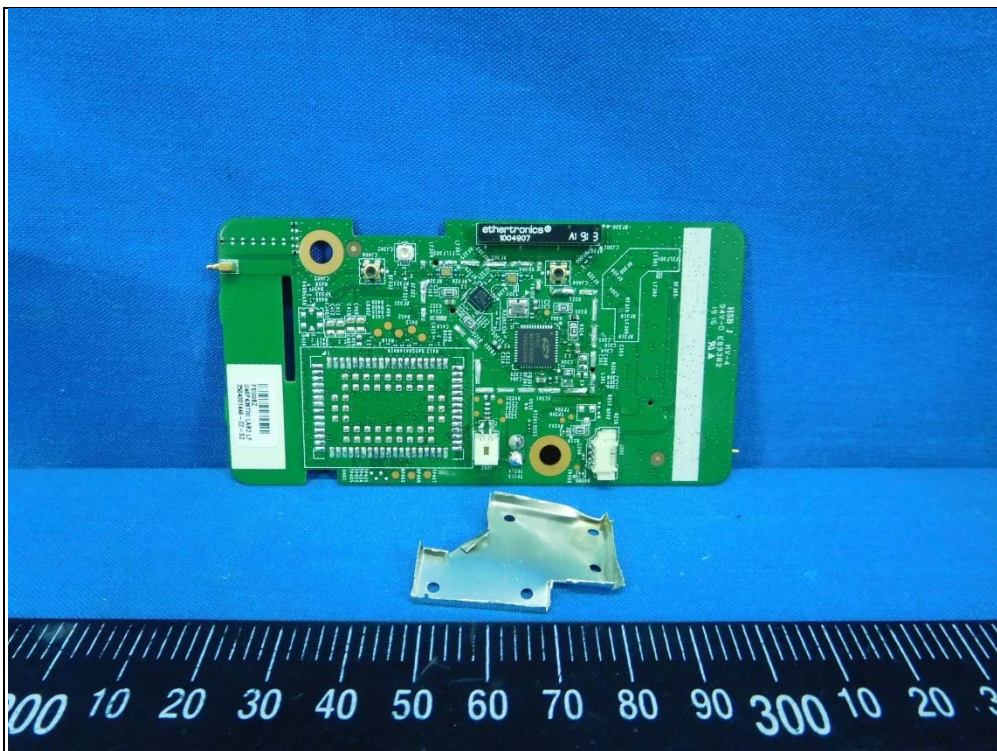

CONSTRUCTION PHOTOS OF EUT

Model: INR-18500 -1S1P

Model: APZ0001-1S1P-BP

Antenna 1

Antenna 2