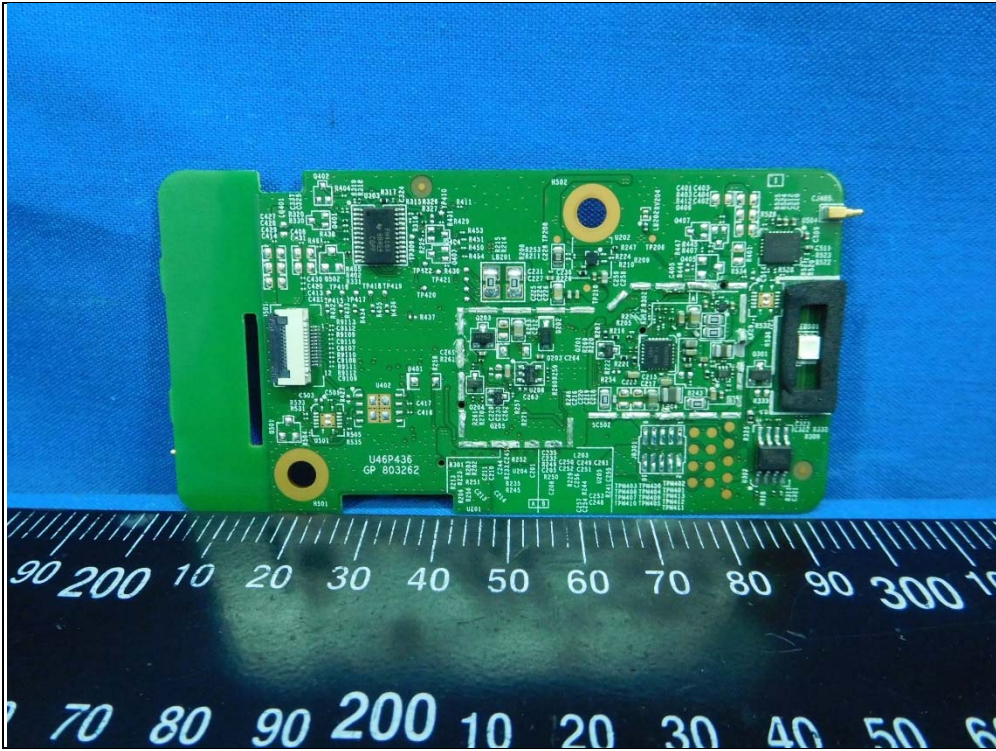

CONSTRUCTION PHOTOS OF EUT

Model: INR-18500 -1S1P

Model: APZ0001-1S1P-BP

Antenna 1

Antenna 2