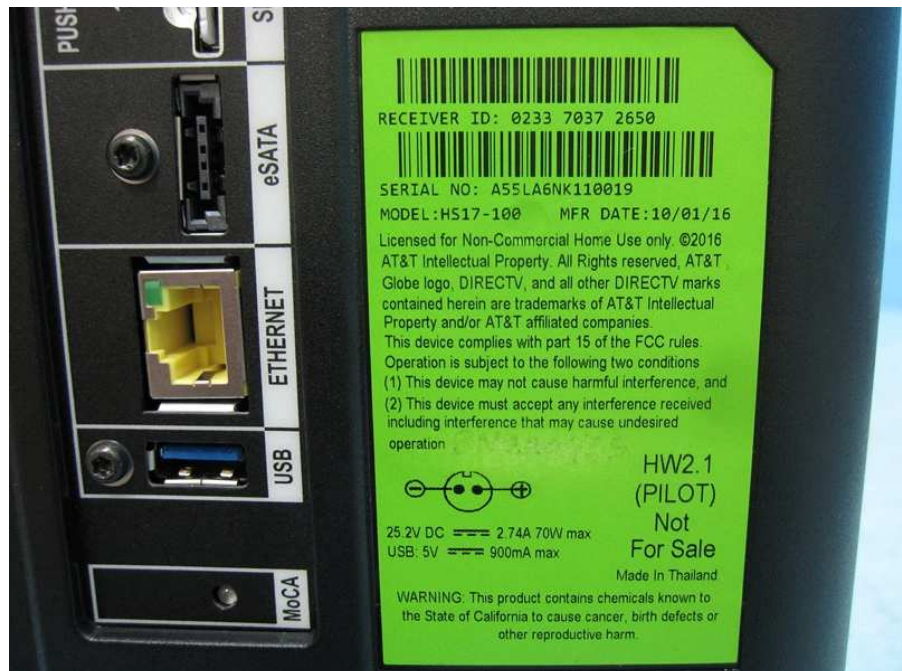

Photographs of EUT

Hard Drive

Adapter

Model No.: EPS17R0-15