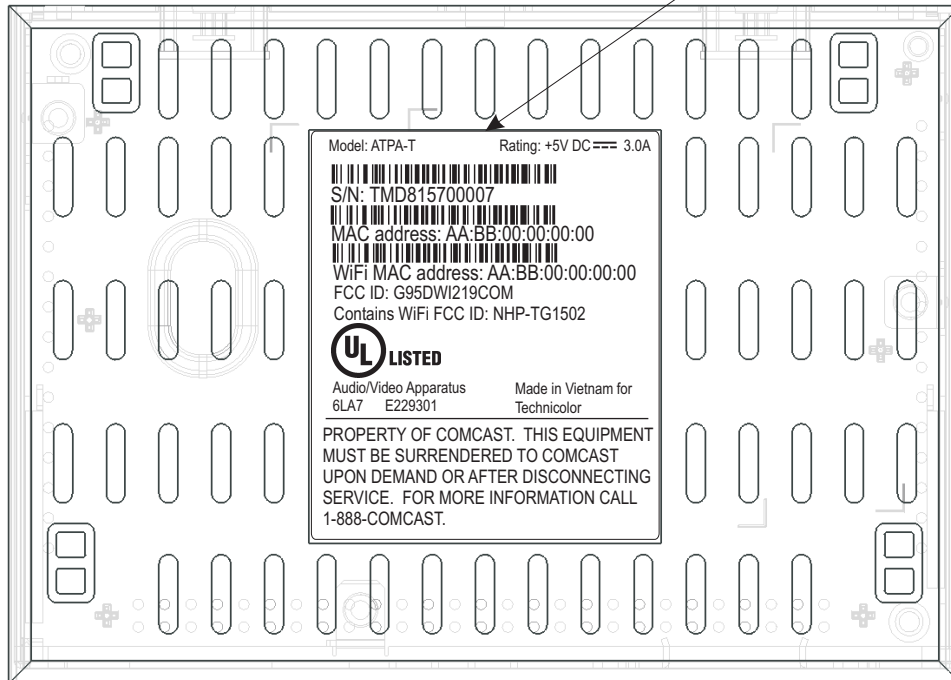

Specification Number: 1698474B

Note: All Barcodes are Code 128

Place on Carton

Place on instrument

Model: ATPA-T Rating: +5V DC === 3.0A

S/N: TMMPHYWWDXXXXX
MAC address: AA:BB:00:00:00:00
WiFi MAC address: AA:BB:00:00:00:00
Camera S/N: DCQA0012AA100E

Made in Vietnam for Technicolor

Model: ATPA-T Rating: +5V DC === 3.0A

S/N: TMMPHYWWDXXXXX
MAC address: AA:BB:00:00:00:00
WiFi MAC address: AA:BB:00:00:00:00
FCC ID: G95DWI219COM
Contains WiFi FCC ID: NHP-TG1502

S/N: TMMPHYWWDXXXXX

Create & Release 16984730.	
R.K.M. 10/27/11	1
Add "Contains" to WiFi FCC ID. Roll to 1698474A.	
R.K.M. 12/21/11	2
Chg FCC ID number. Roll to 1698474B.	
R.K.M. 02/24/12	3

Place in carton
with liner for installer

SHT. : 1 of 1
R.K. McNeely

16984730

Specification Number: 16984760

Note: All Barcodes are Code 128
Place on back panel as shown below.

LABEL SPECIFICATION, ATPA-T (DWI219COM)

Technicolor

THESE DRAWINGS AND SPECIFICATIONS ARE THE PROPERTY OF TECHNICALOR
AND SHALL NOT BE REPRODUCED, OR COPIED OR USED AS THE BASIS FOR THE
MANUFACTURE OR SALE OF APPARATUS OR DEVICES WITHOUT PERMISSION.