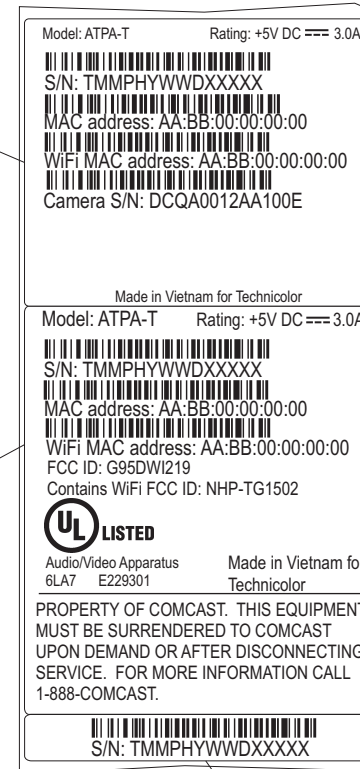

Specification Number: 1698474A

Note: All Barcodes are Code 128

Place on Carton

Place on instrument

Place in carton
with liner for installer

Create & Release 16984730.	
R.K.M. 10/27/11	1
Add "Contains" to WiFi FCC ID. Roll to 1698474A.	
R.K.M. 12/21/11	2

LABEL SPECIFICATION, ATPA-T (DWI219COM)

Technicolor

THESE DRAWINGS AND SPECIFICATIONS ARE THE PROPERTY OF TECHNICALOR AND SHALL NOT BE REPRODUCED, OR COPIED OR USED AS THE BASIS FOR THE MANUFACTURE OR SALE OF APPARATUS OR DEVICES WITHOUT PERMISSION.

SHT. : 1 of 1
R.K. McNeely

16984730

Specification Number: 16984760

Note: All Barcodes are Code 128
Place on back panel as shown below.

LABEL SPECIFICATION, ATPA-T (DWI219COM)

Technicolor

THESE DRAWINGS AND SPECIFICATIONS ARE THE PROPERTY OF TECHNICALOR
AND SHALL NOT BE REPRODUCED, OR COPIED OR USED AS THE BASIS FOR THE
MANUFACTURE OR SALE OF APPARATUS OR DEVICES WITHOUT PERMISSION.