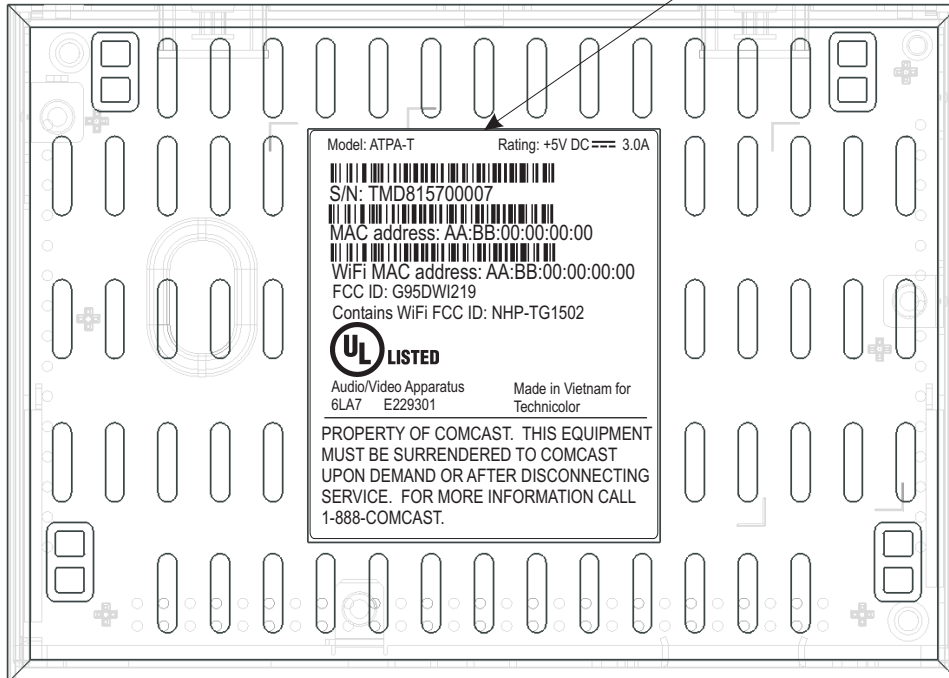

Specification Number: 1698474A

Note: All Barcodes are Code 128

Place on Carton

Place on instrument

Place in carton
with liner for installer

Create & Release 16984730.	
R.K.M. 10/27/11	1
Add "Contains" to WiFi FCC ID. Roll to 1698474A.	
R.K.M. 12/21/11	2

LABEL SPECIFICATION, ATPA-T (DWI219COM)

Technicolor

THESE DRAWINGS AND SPECIFICATIONS ARE THE PROPERTY OF TECHNICALOR AND SHALL NOT BE REPRODUCED, OR COPIED OR USED AS THE BASIS FOR THE MANUFACTURE OR SALE OF APPARATUS OR DEVICES WITHOUT PERMISSION.

SHT. : 1 of 1
R.K. McNeely

16984730

Specification Number: 16984760

Note: All Barcodes are Code 128
Place on back panel as shown below.

LABEL SPECIFICATION, ATPA-T (DWI219COM)

Technicolor

THESE DRAWINGS AND SPECIFICATIONS ARE THE PROPERTY OF TECHNICALOR
AND SHALL NOT BE REPRODUCED, OR COPIED OR USED AS THE BASIS FOR THE
MANUFACTURE OR SALE OF APPARATUS OR DEVICES WITHOUT PERMISSION.